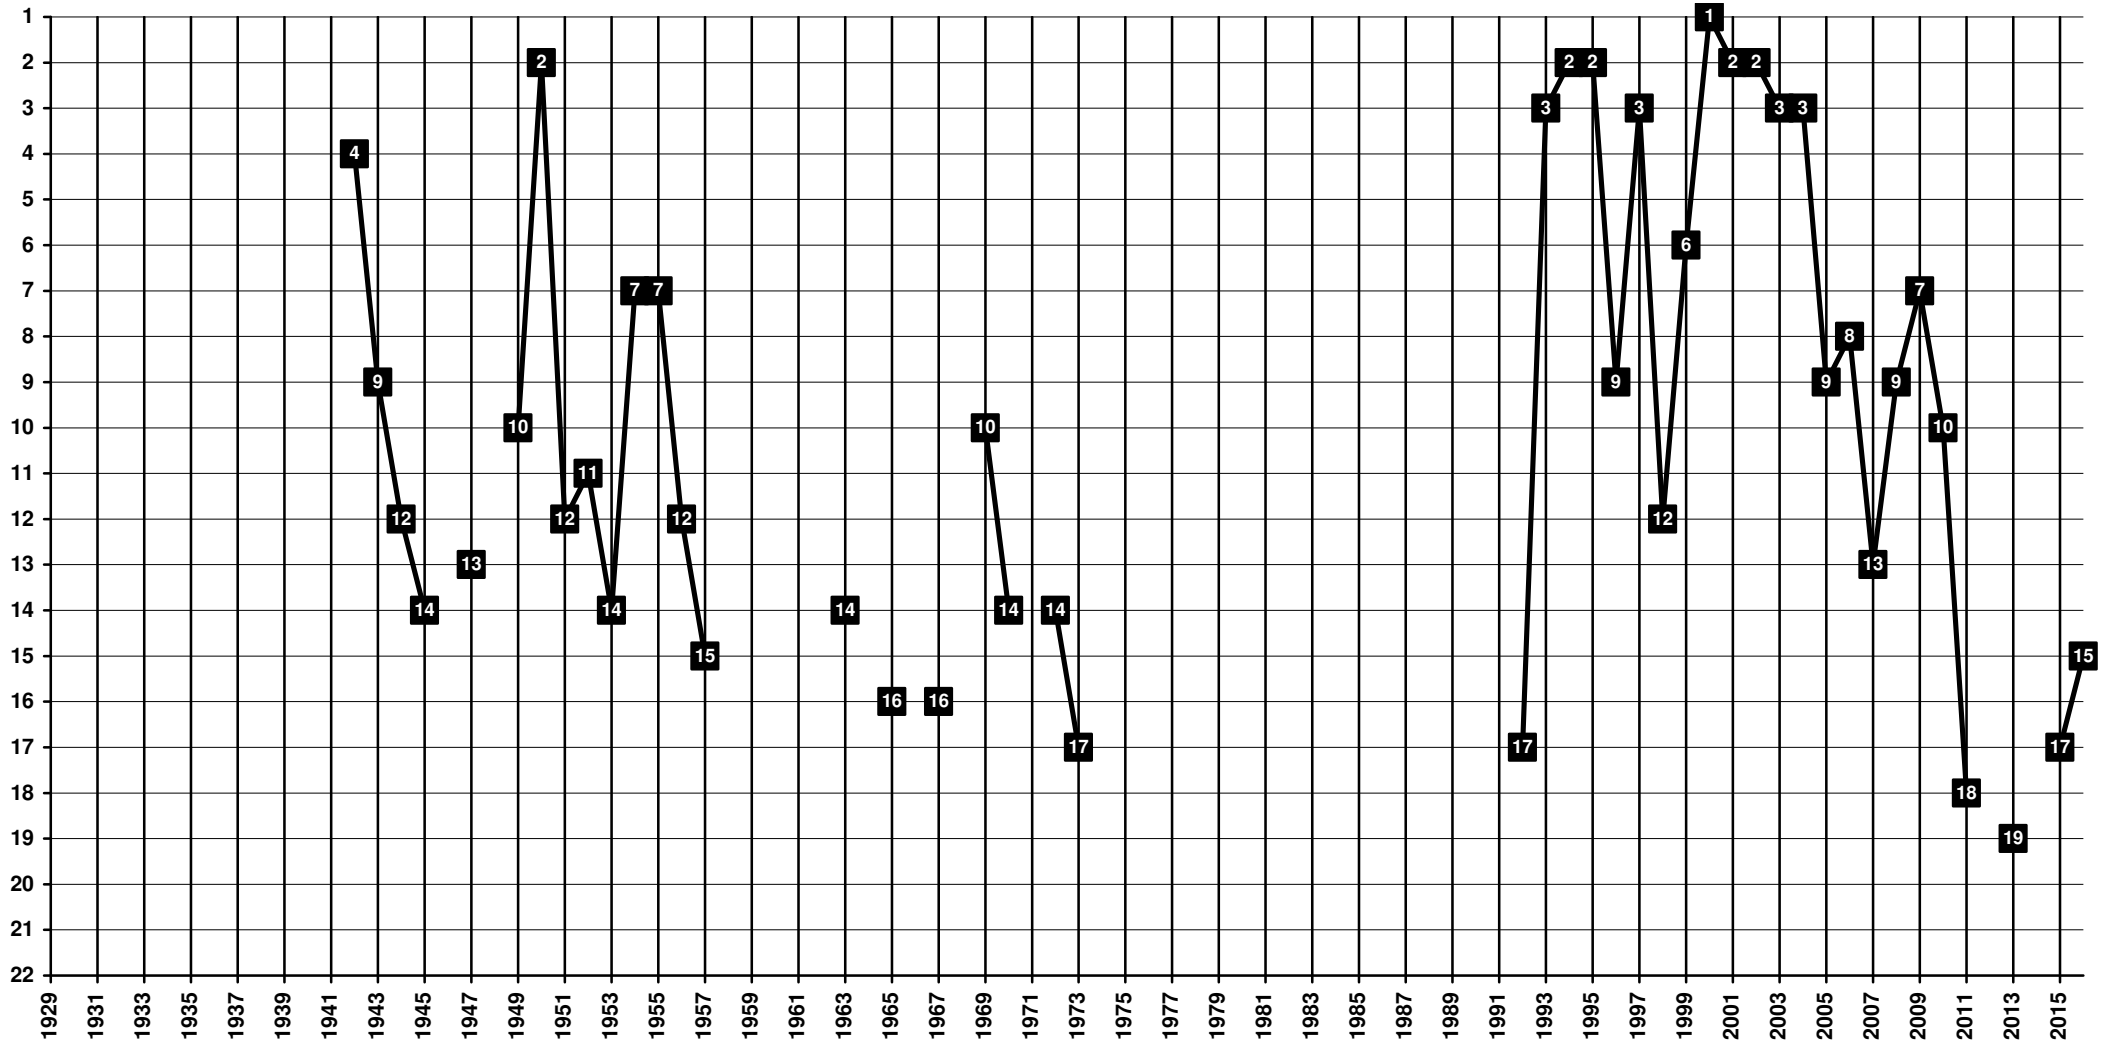

Abbreviations:

S=Seasons, Pd=Games Played W=Won, D=Drawn, L=Lost, GF= Goals For, GA= Goals Against, GD=Goals Difference, Pts=Points

Spain - Tier 1 - Final Table Places

1906 RCDdeportivo La Coruña [A Coruña, G]

Spain - Tier 1 - Final Table Places

1940 **Albacete Balompié** (1951/52 No compite por problemas económicos.) [Albacete, CM]

Spain - Tier 1 - Final Table Places

1914 **Hércules CF** [Alicante, CV]

Spain - Tier 1 - Final Table Places