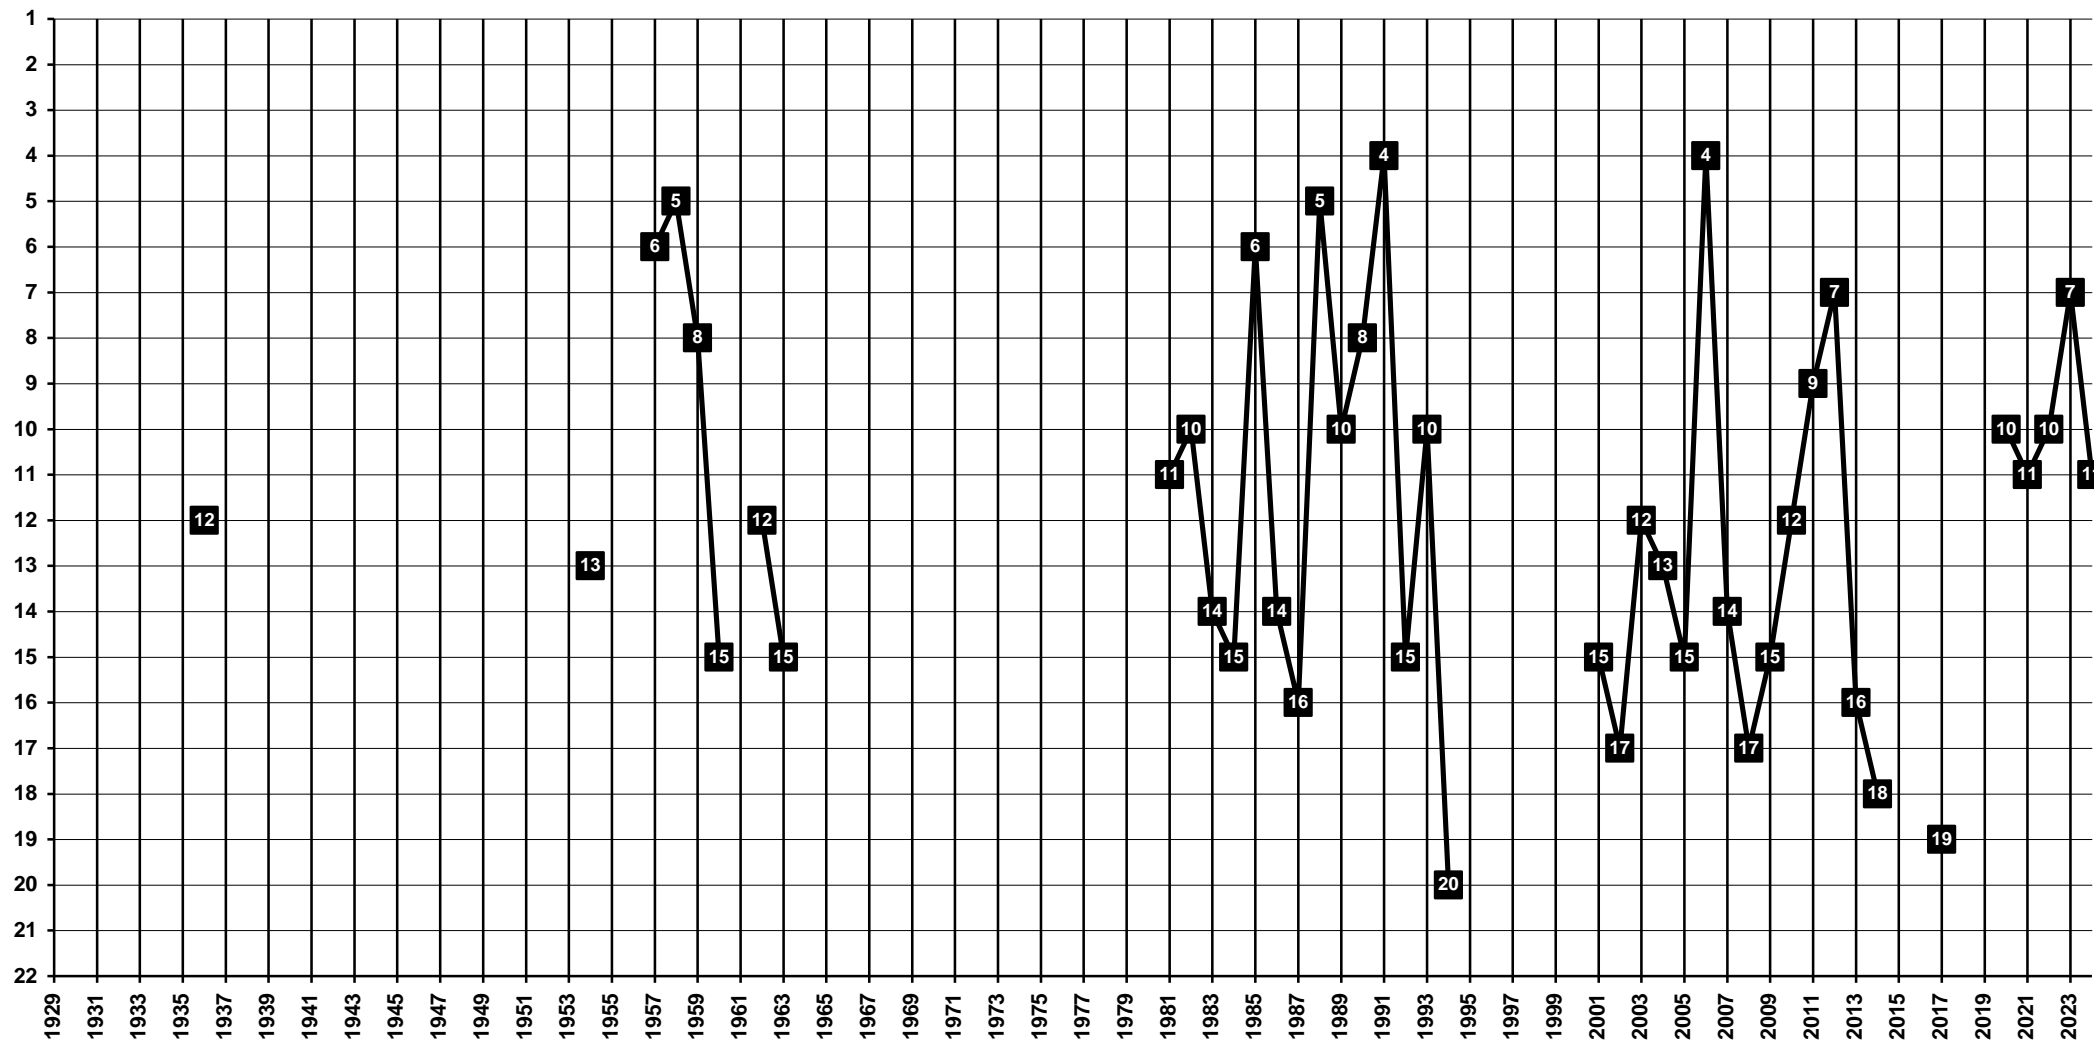

Spain - Tier 1 - Final Table Places

1903 AC Madrid | 1939 AC Aviación | 1946 CAtlético Madrid [Madrid, M]

Spain - Tier 1 - Final Table Places

1902 Real Madrid [Madrid, M]

Spain - Tier 1 - Final Table Places

1924 **Rayo Vallecano** [Madrid, M]

Spain - Tier 1 - Final Table Places

1994 **Málaga CF** [Málaga, AN]

Spain - Tier 1 - Final Table Places

1908 **Real Murcia** [Murcia, MU]

Spain - Tier 1 - Final Table Places

1916 **RCD Mallorca** [Palma de Mallorca, IB]

Spain - Tier 1 - Final Table Places

1920 **CA Osasuna** [Pamplona, NA]

Spain - Tier 1 - Final Table Places

1926 **Real Oviedo** [Oviedo, AST]

Spain - Tier 1 - Final Table Places