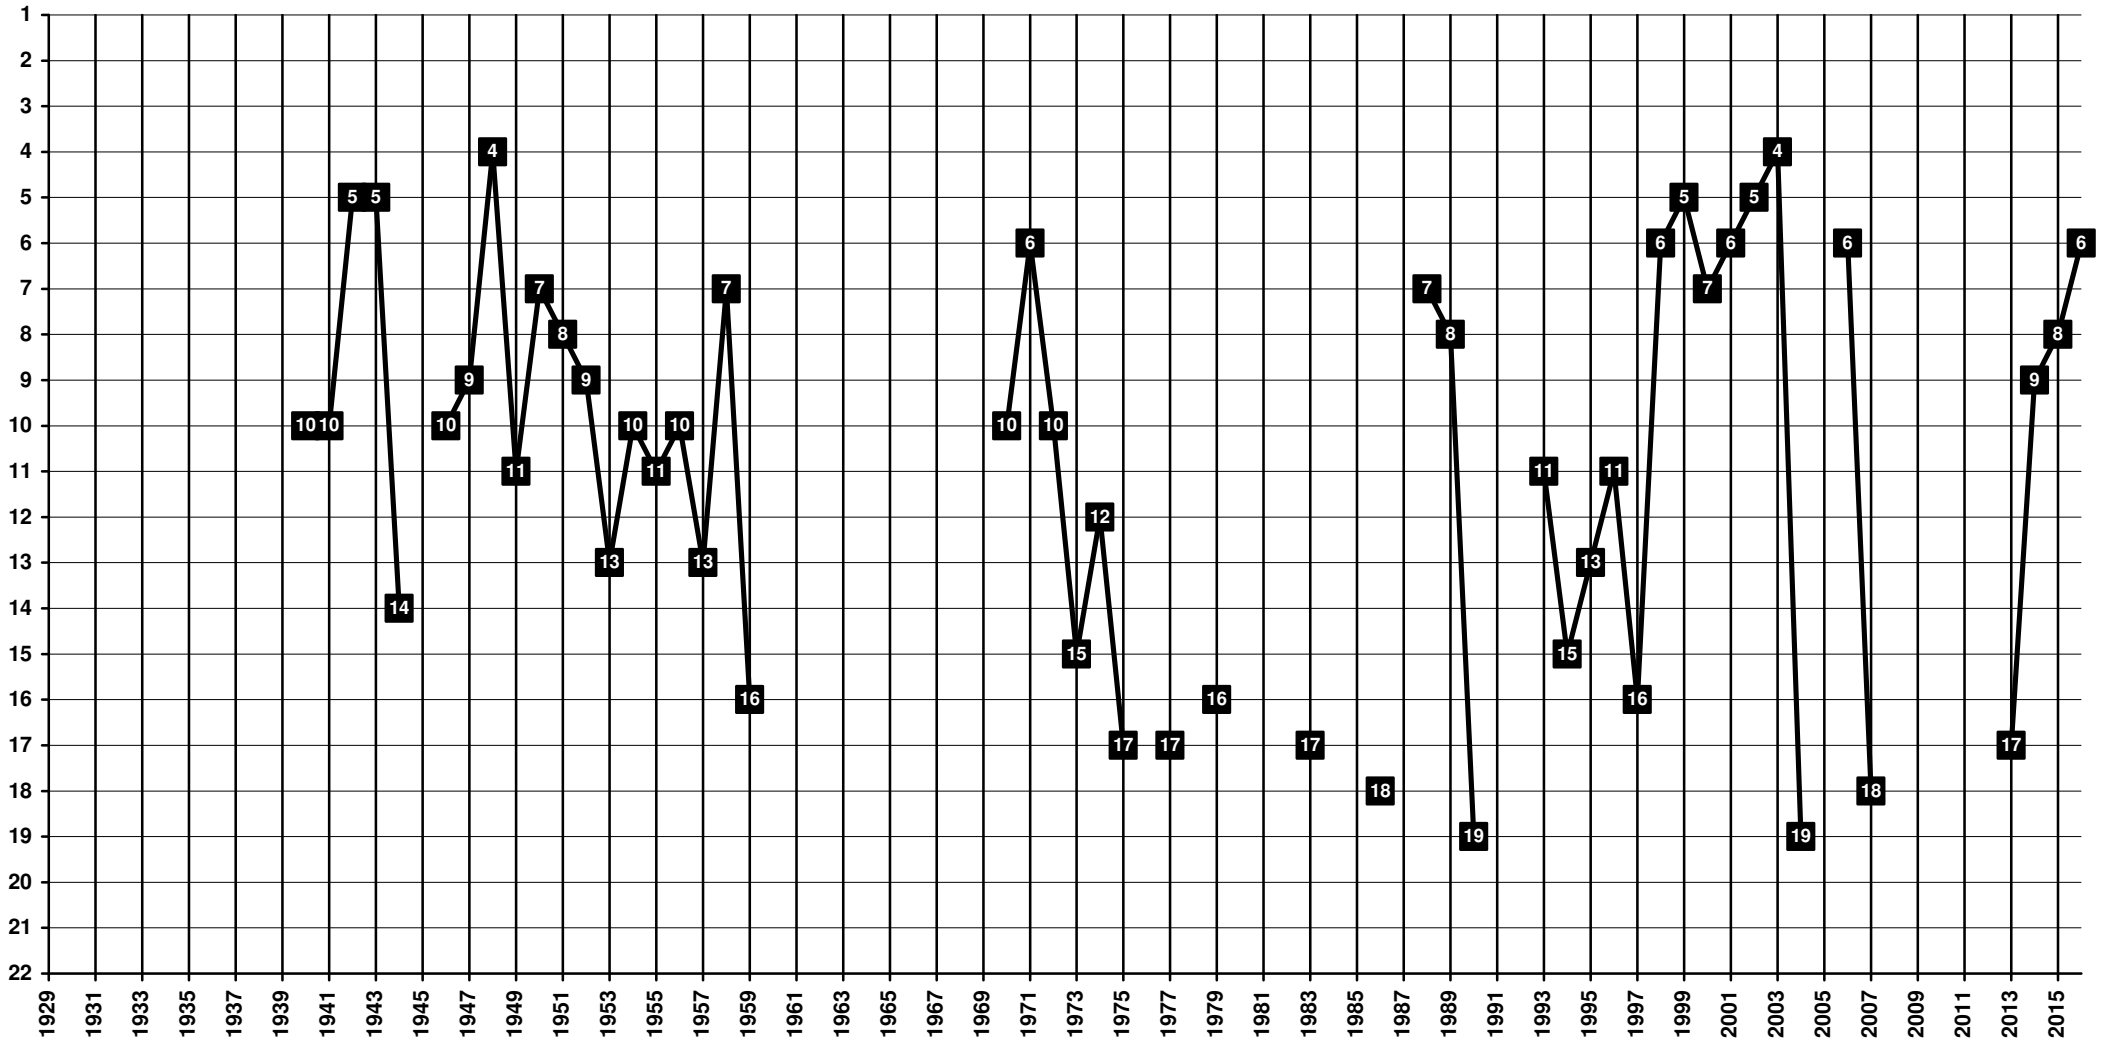

Spain - Tier 1 - Final Table Places

1923 **Celta Vigo** [Vigo, G]