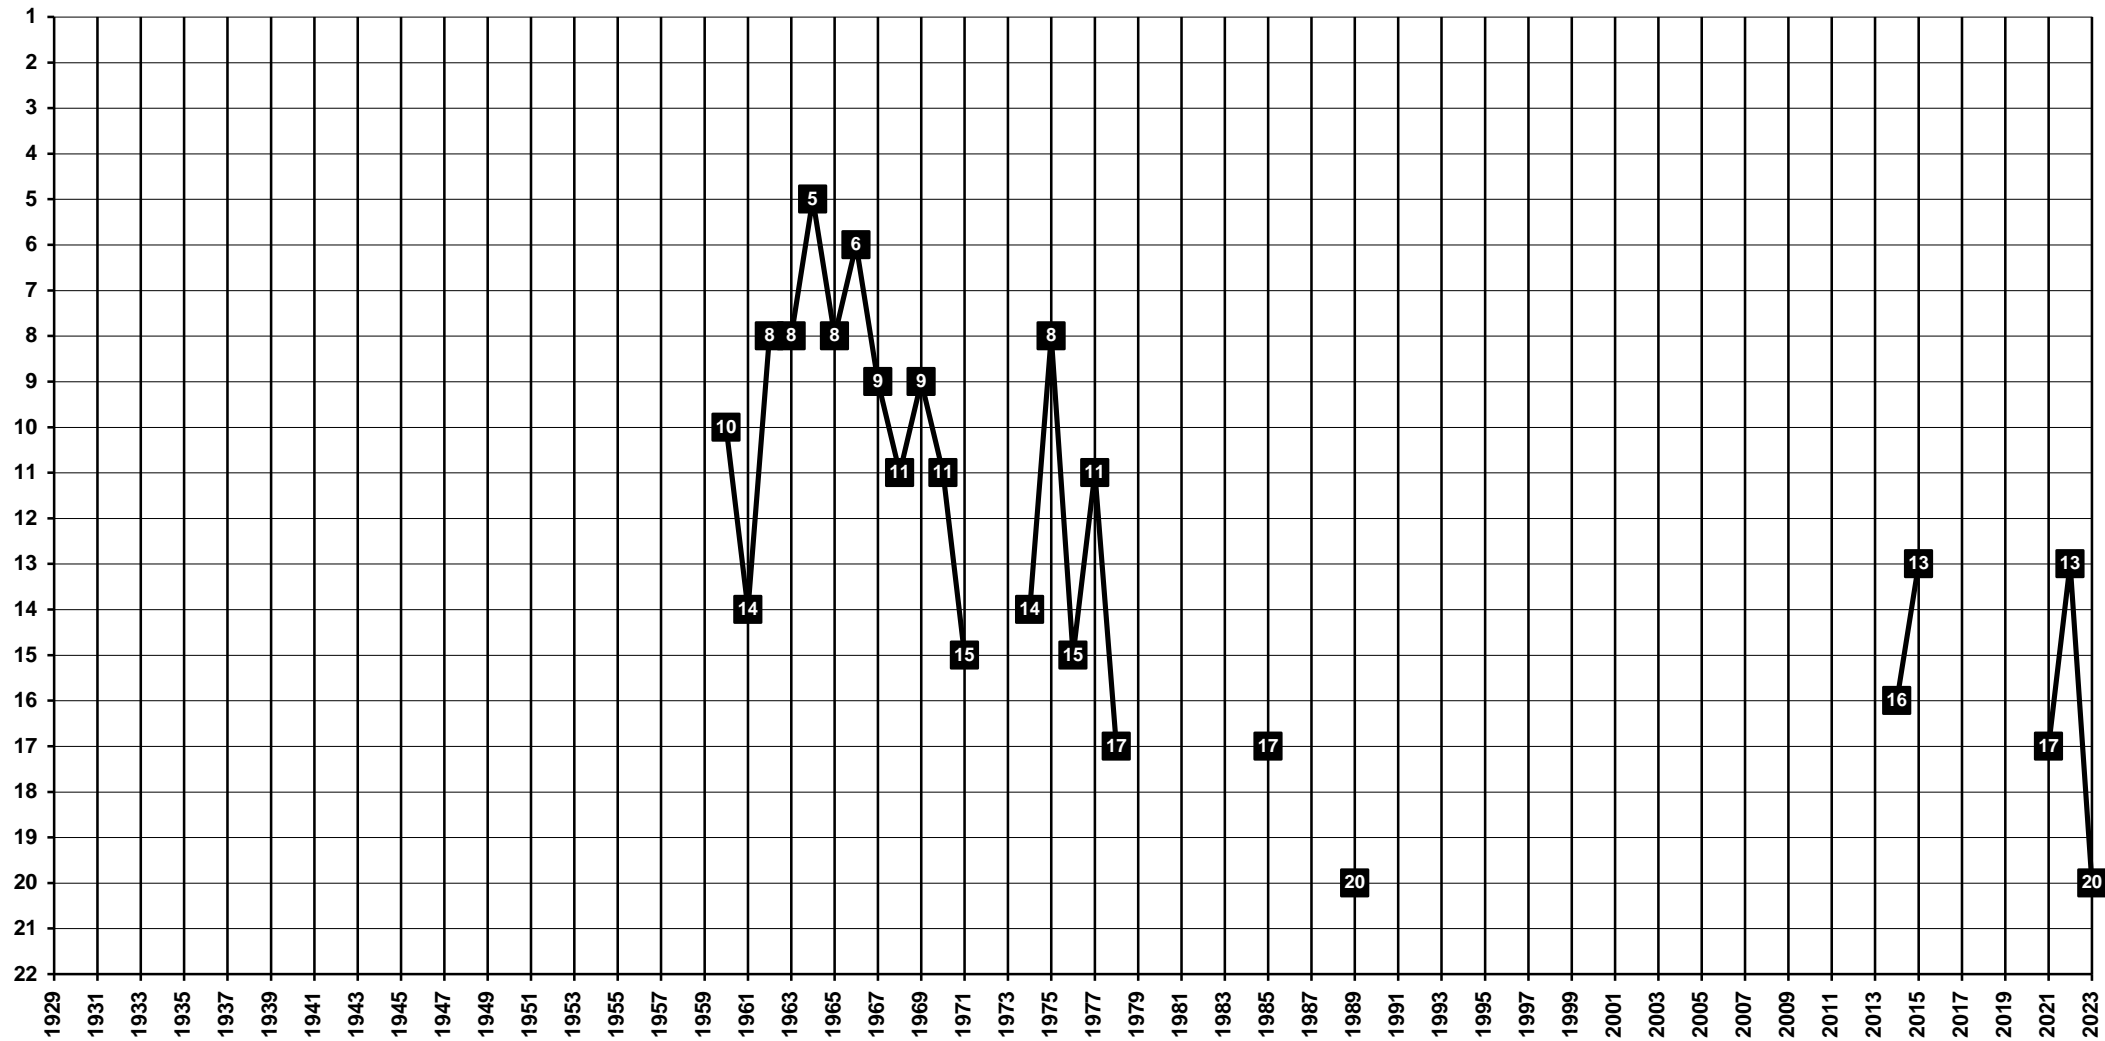

Spain - Tier 1 - Final Table Places

1922 **Elche CF** [Elche, CV]