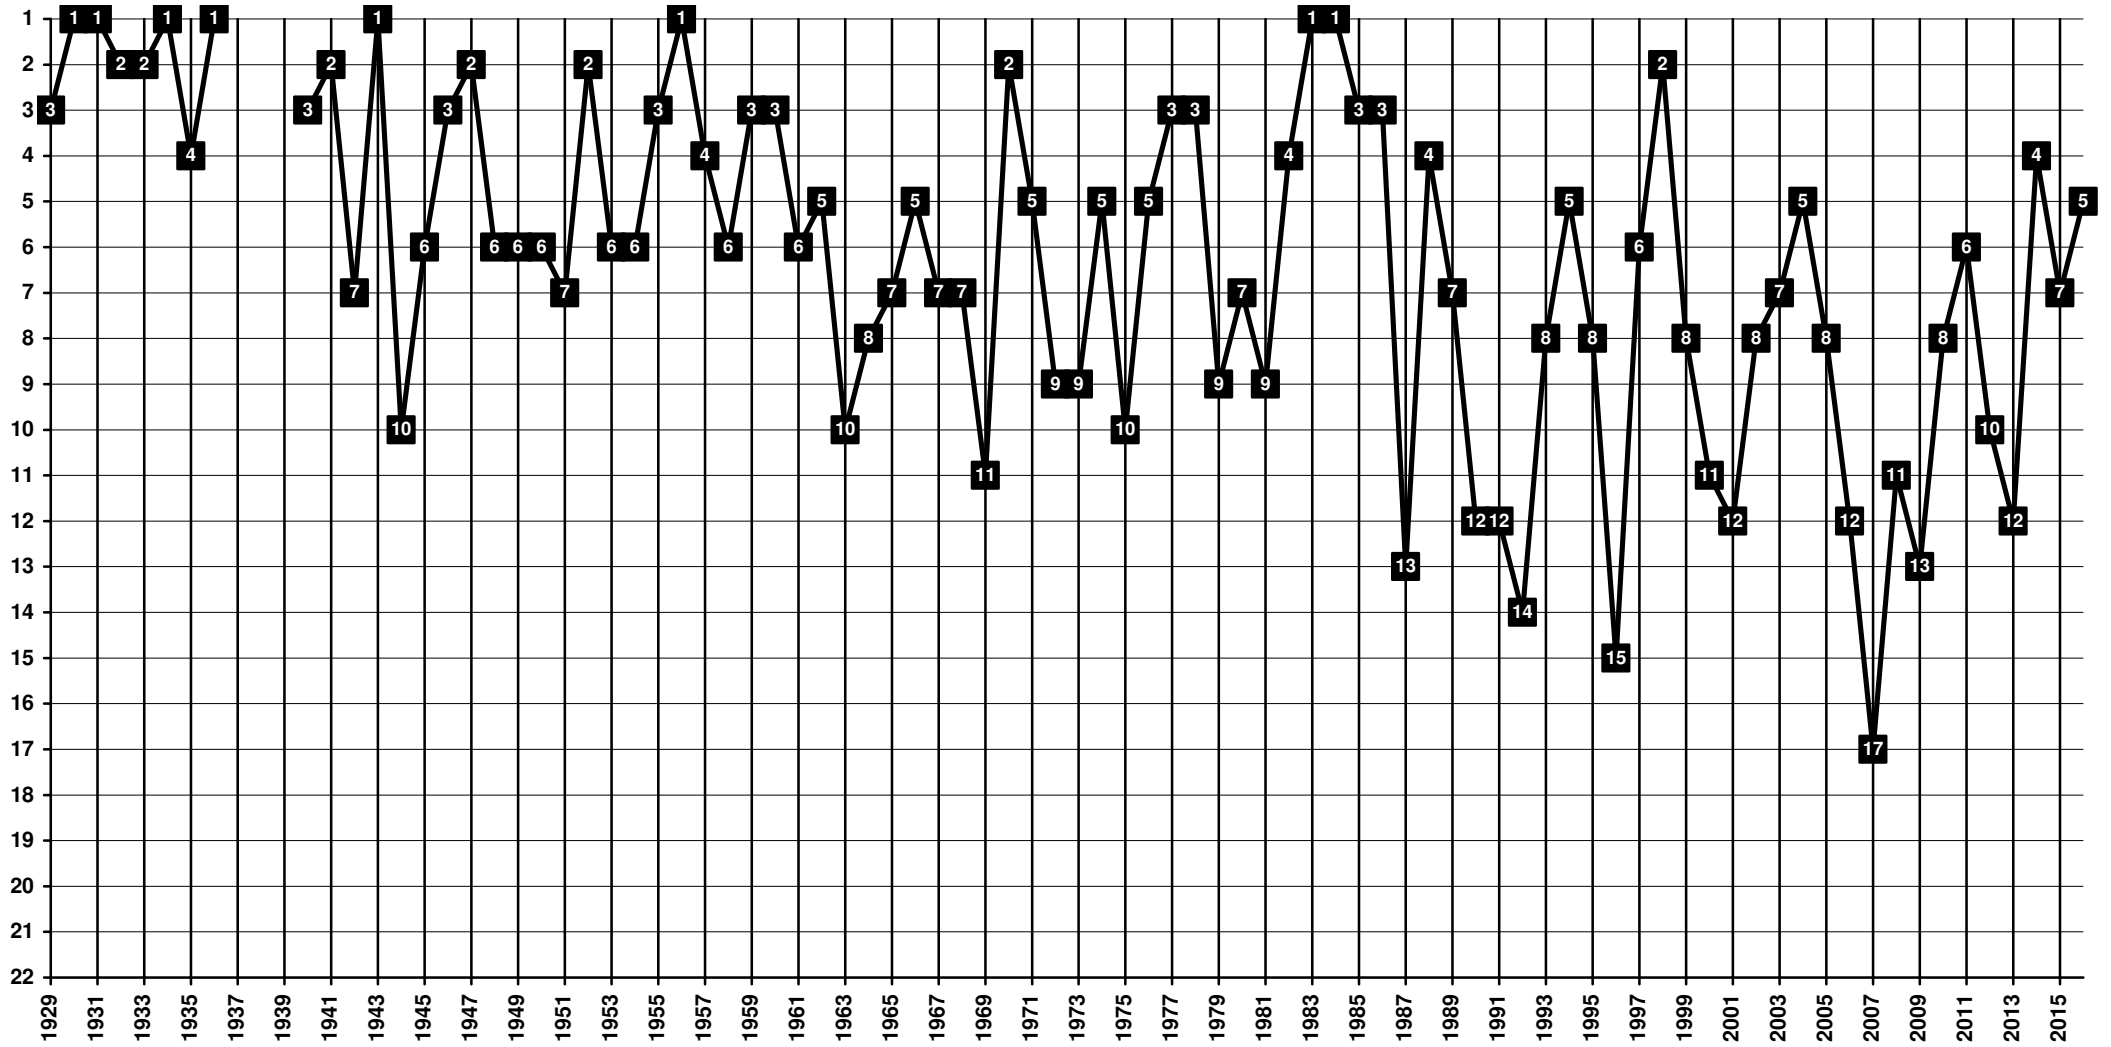

Spain - Tier 1 - Final Table Places

1898 Athletic Club Bilbao [Bilbao, PV]