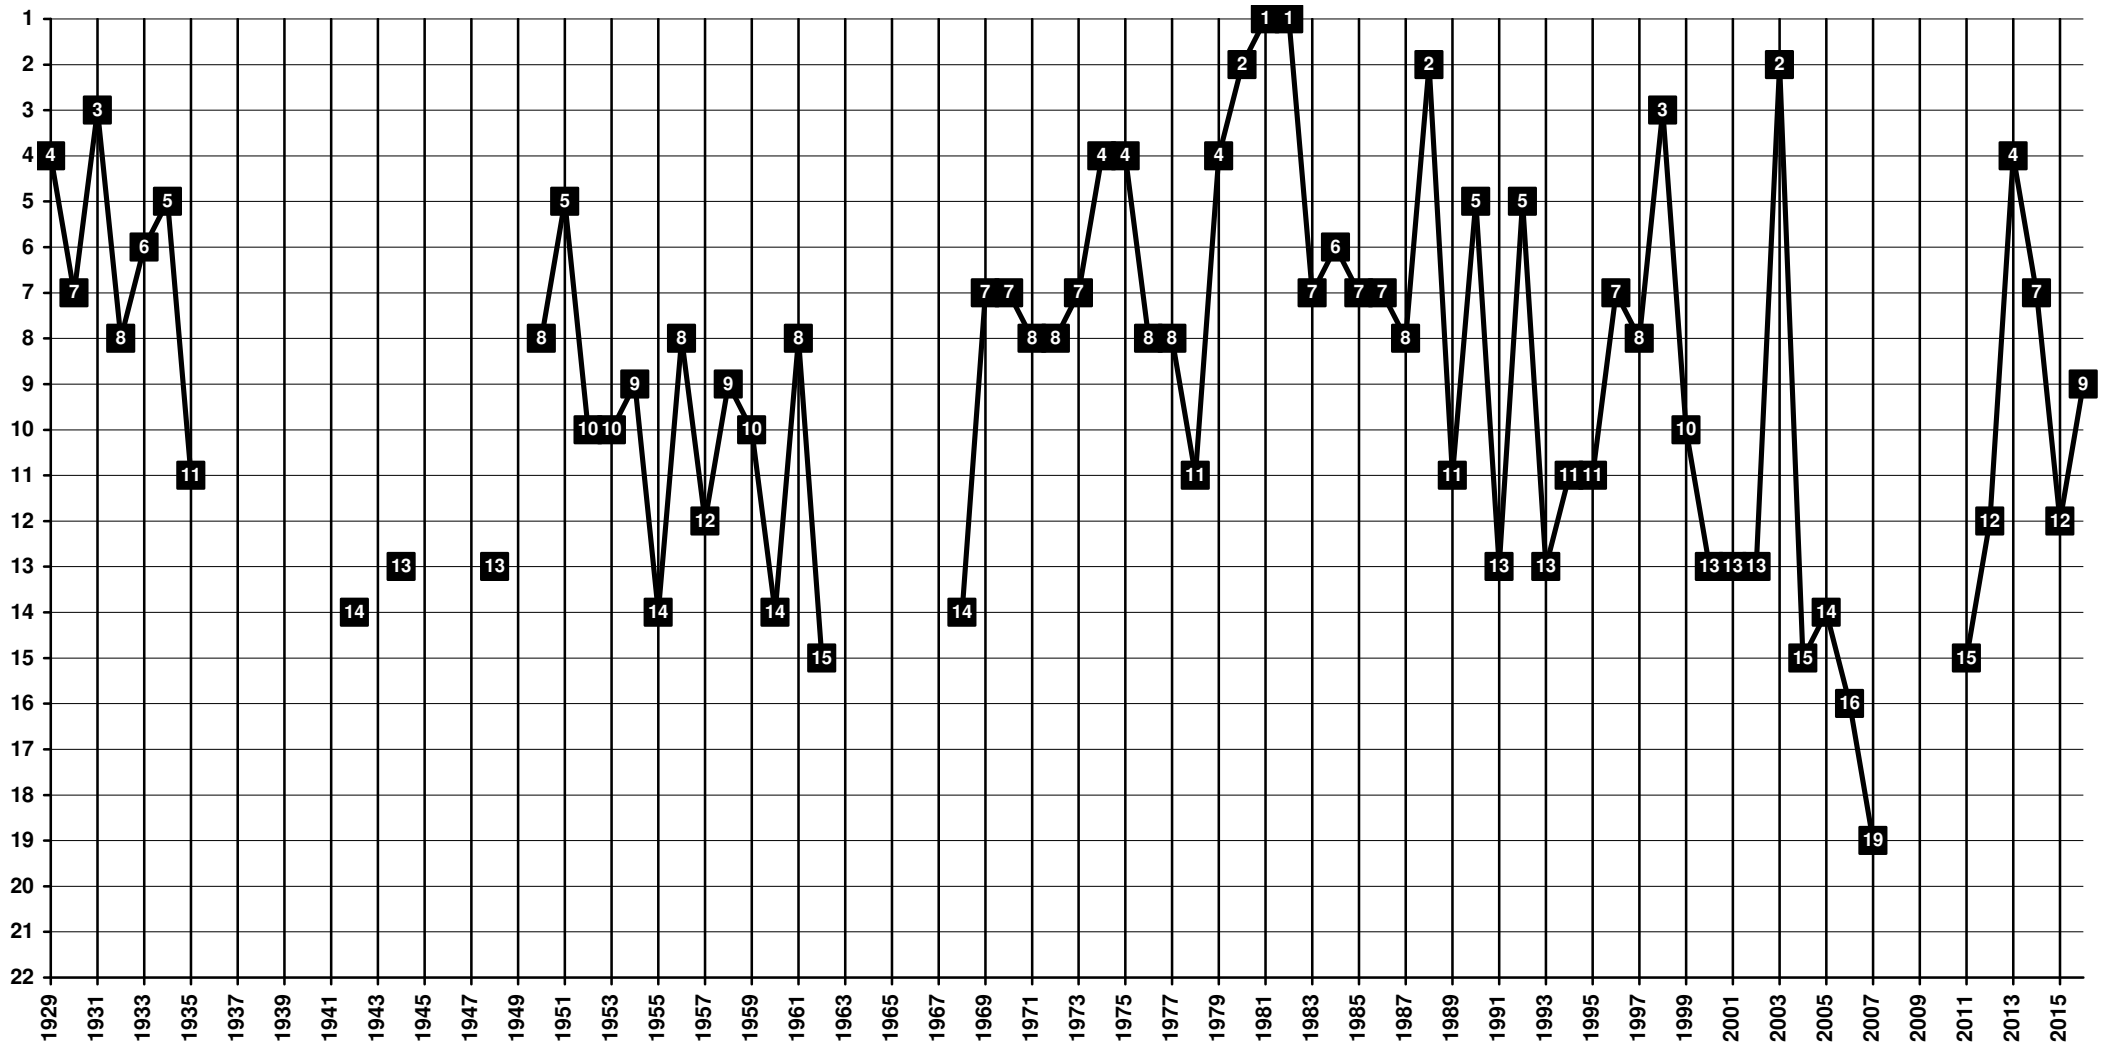

Spain - Tier 1 - Final Table Places

1909 **Real Sociedad San Sebastián** | 1931-1940 **Donostia FC** [San Sebastián, PV]