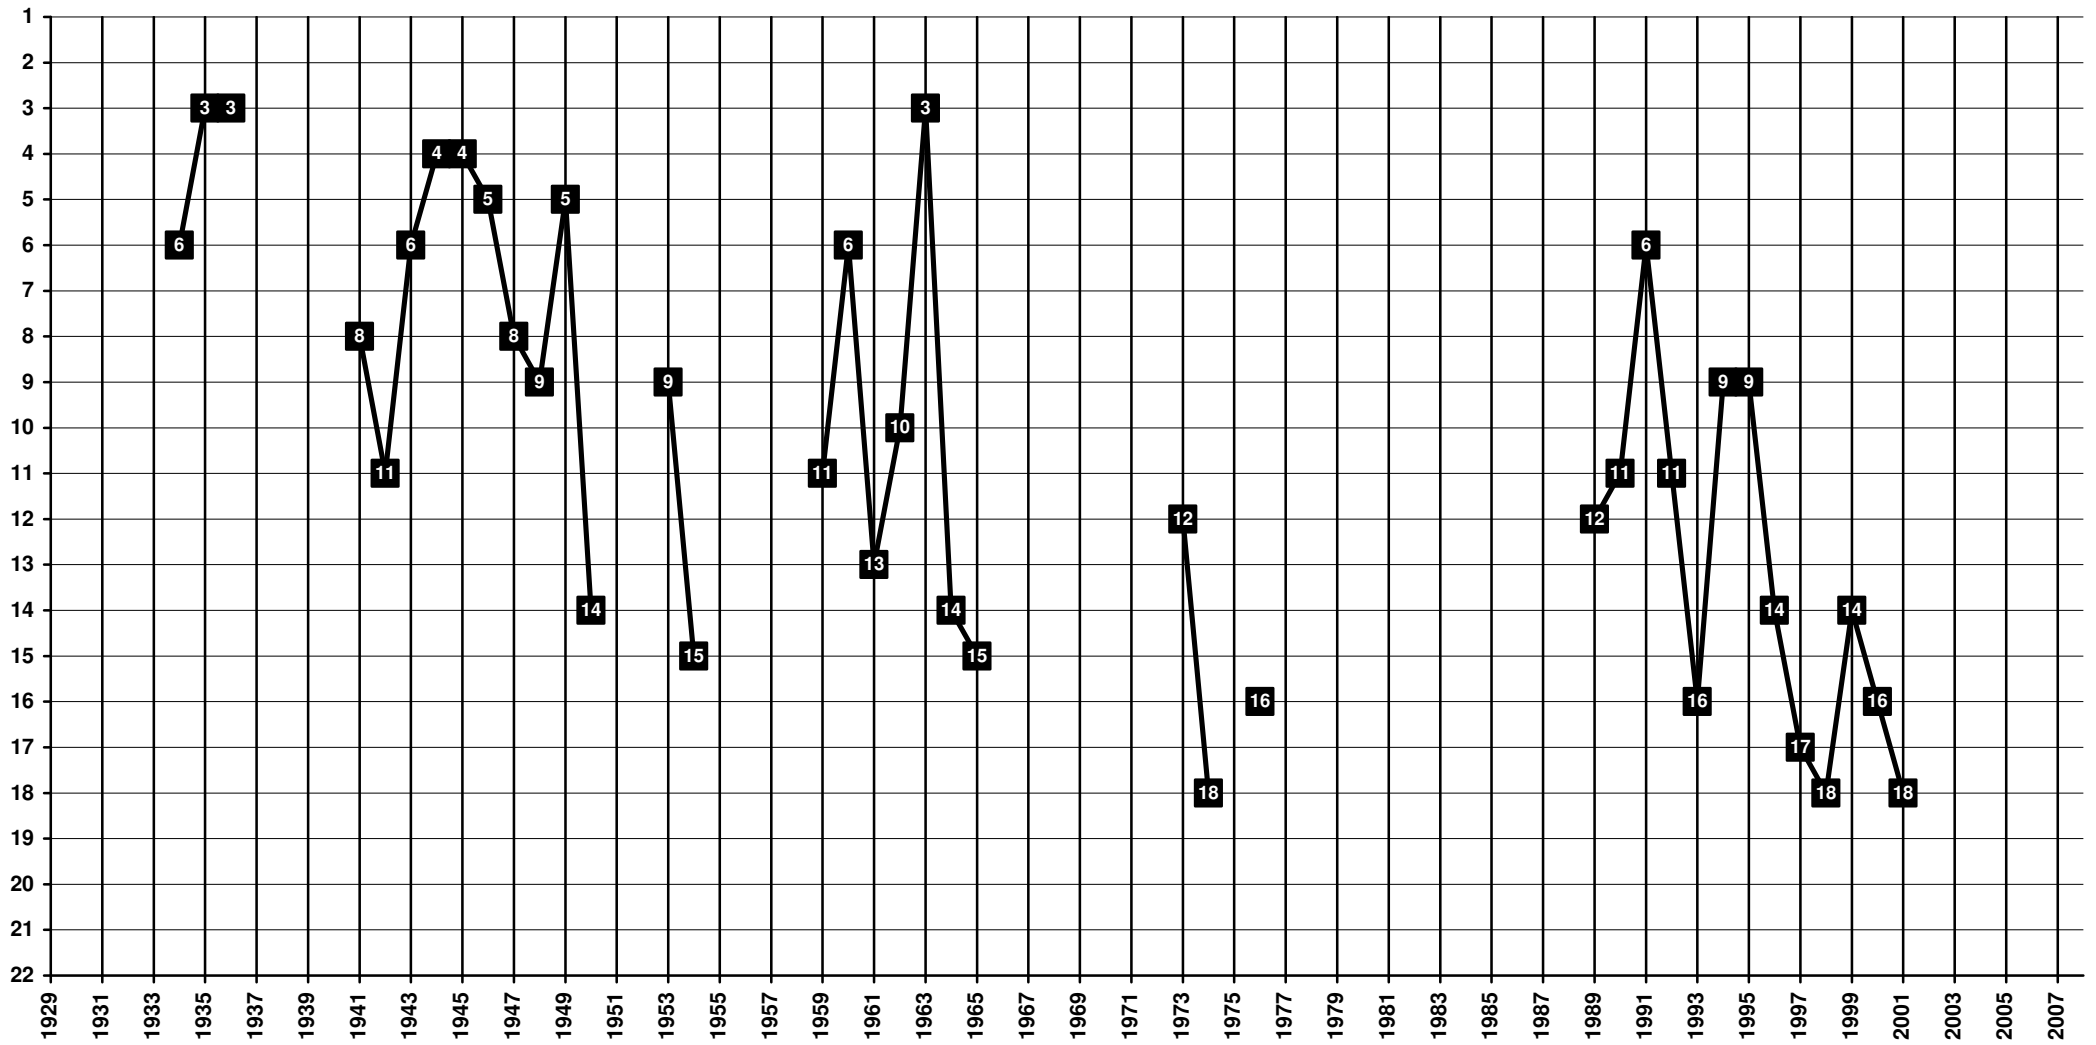

1908 **Real Murcia** [Murcia, MU]

Spain - Tier 1 - Final Table Places

1916 **RCD Mallorca** [Palma de Mallorca, IB]

Spain - Tier 1 - Final Table Places

1920 CA Osasuna [Pamplona, NA]

Spain - Tier 1 - Final Table Places

1926 Real Oviedo [Oviedo, AST]

Spain - Tier 1 - Final Table Places

1903 **CE Sabadell** [Sabadell, CAT]

Spain - Tier 1 - Final Table Places

1923-2013 **UD Salamanca** [Salamanca, CE]

Spain - Tier 1 - Final Table Places