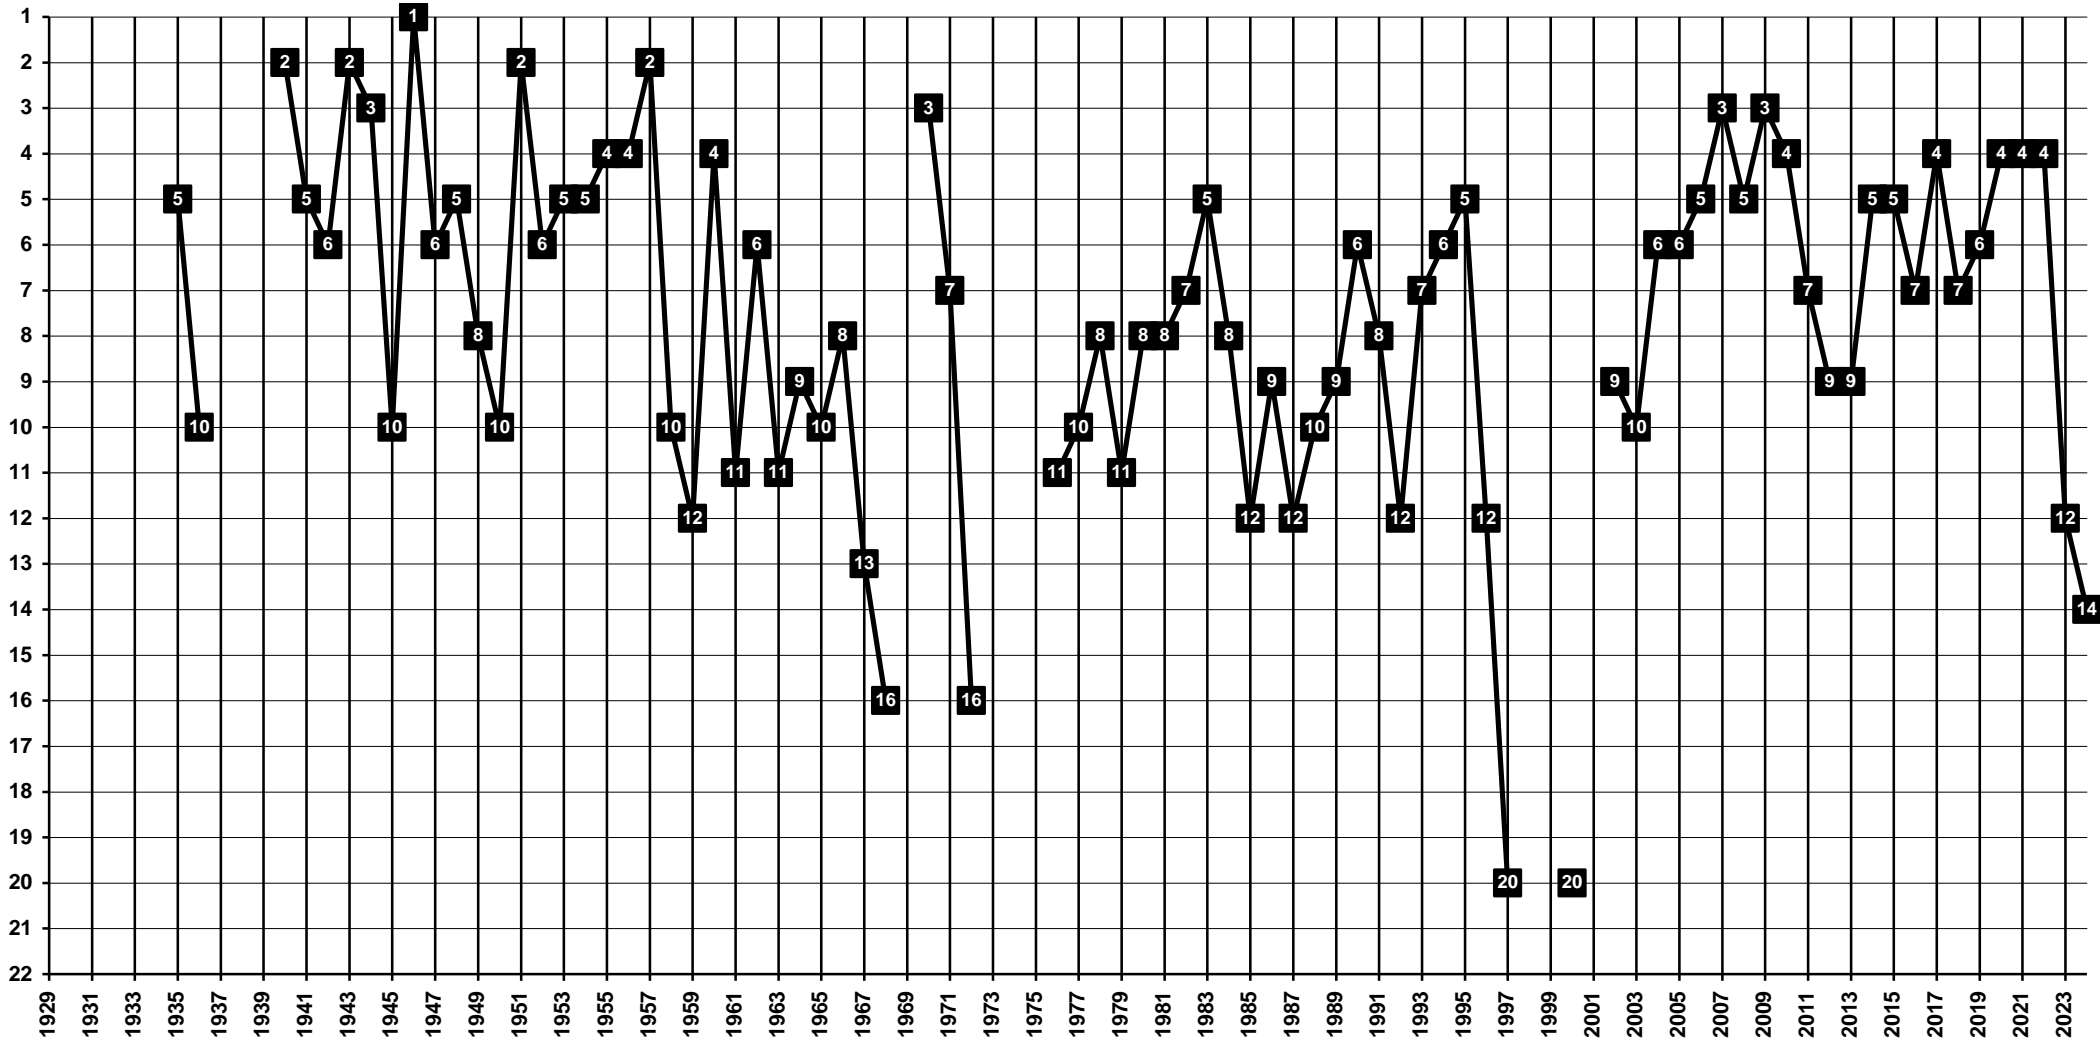

Spain - Tier 1 - Final Table Places

1905 **Sevilla FC** [Sevilla, AN]