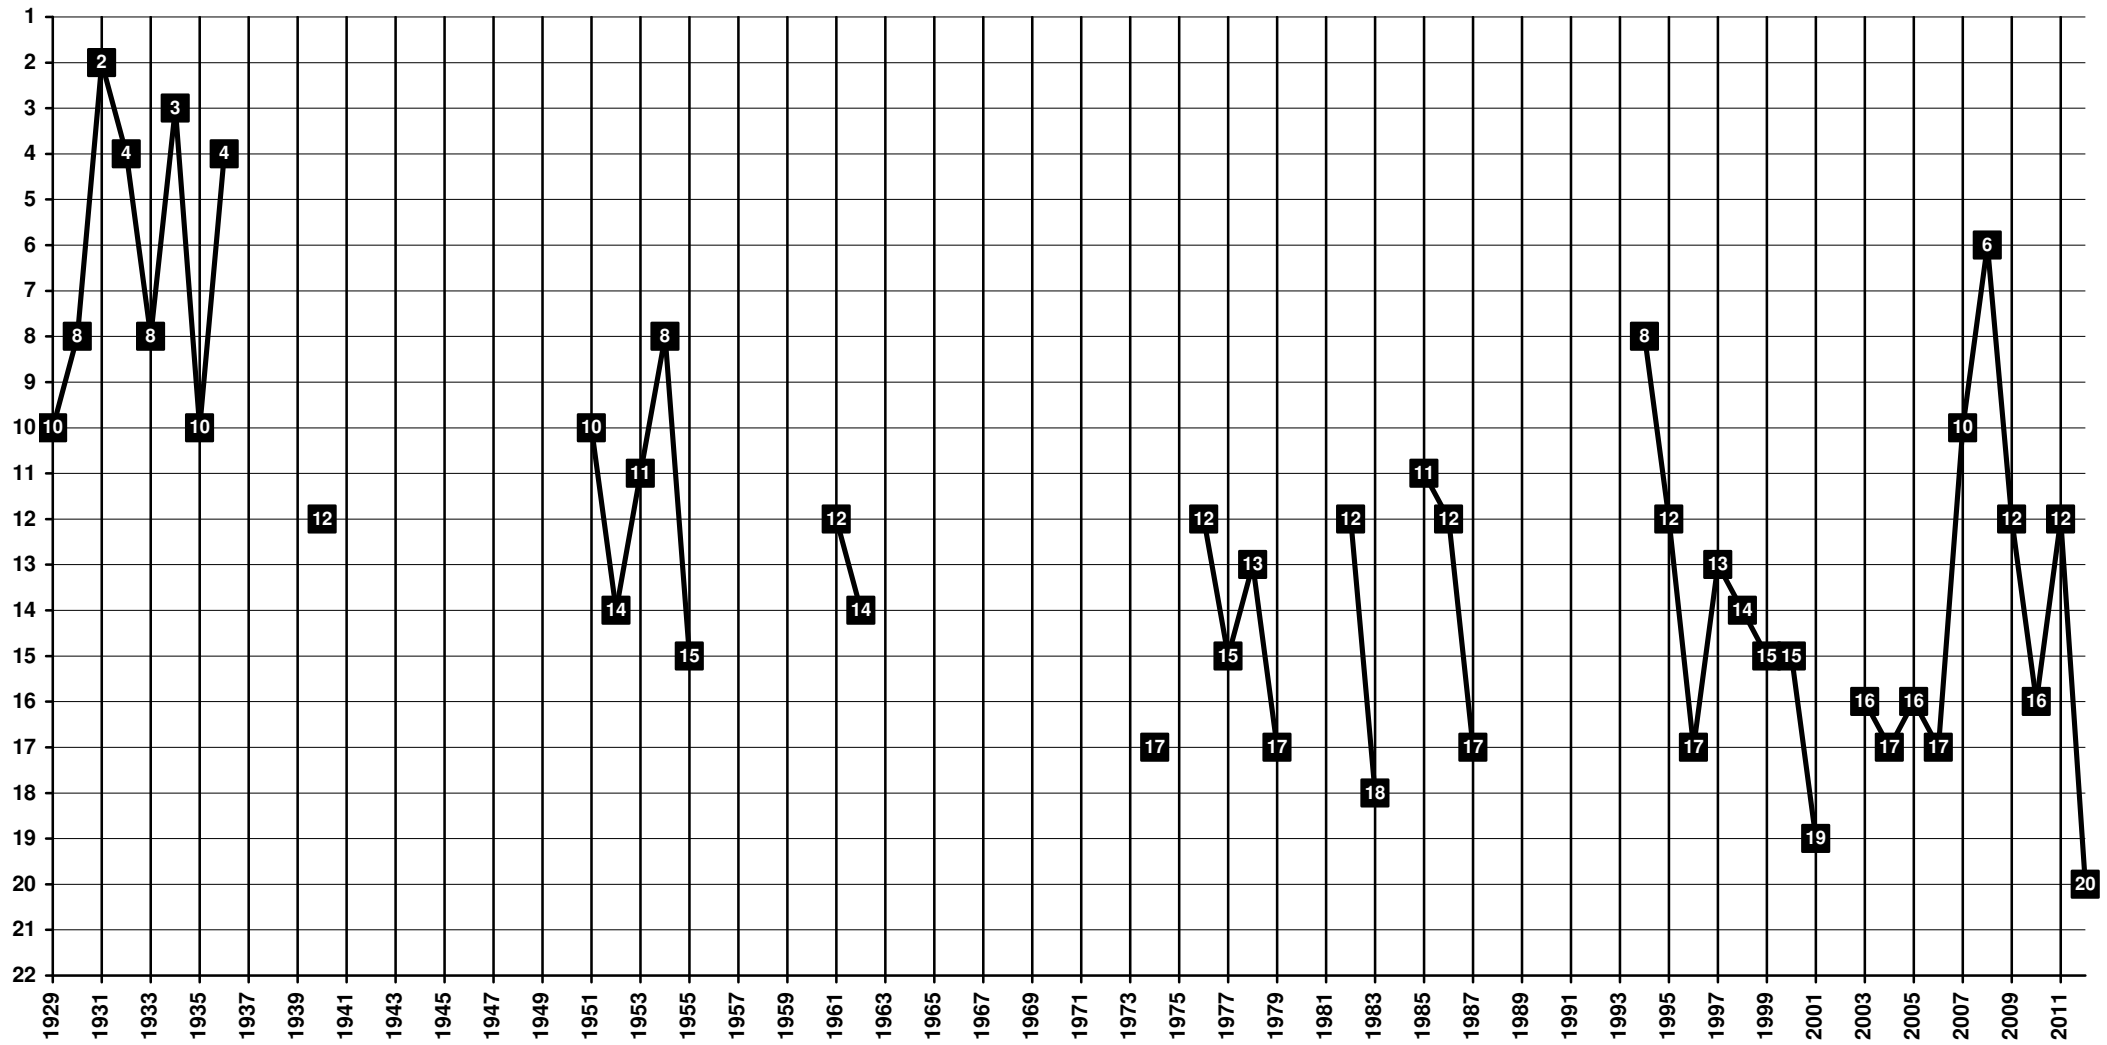

Spain - Tier 1 - Final Table Places

1913 **RRacingC Santander** [Santander, C]