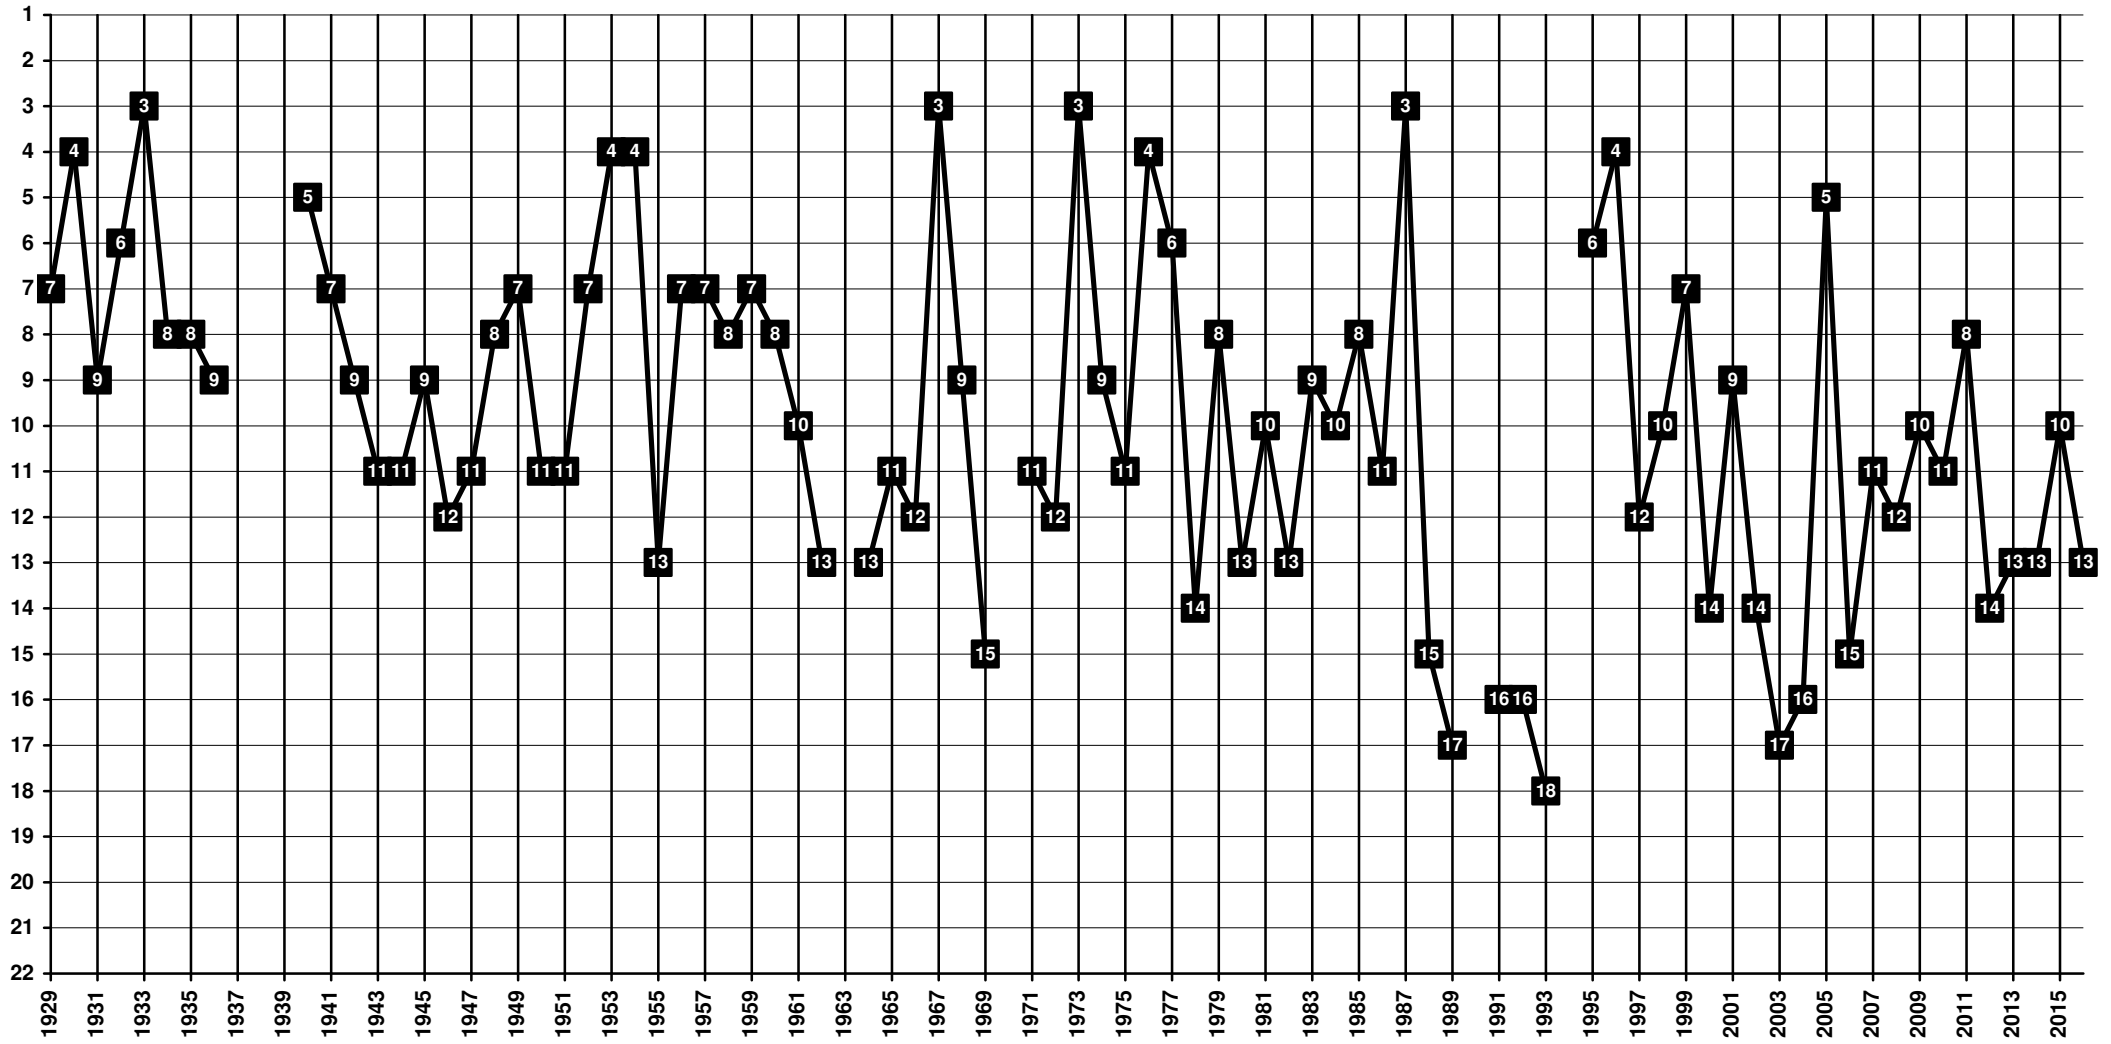

Abbreviations:

S=Seasons, Pd=Games Played W=Won, D=Drawn, L=Lost, GF= Goals For, GA= Goals Against, GD=Goals Difference, Pts=Points

Spain - Tier 1 - Final Table Places

1906 RCDdeportivo La Coruña [A Coruña, G]

Spain - Tier 1 - Final Table Places

1940 **Albacete Balompié** (1951/52 No compite por problemas económicos.) [Albacete, CM]

Spain - Tier 1 - Final Table Places

1914 **Hércules CF** [Alicante, CV]

Spain - Tier 1 - Final Table Places

1989 **Almería CF** | 2002 **UD Almería** [Almería, AN]

Spain - Tier 1 - Final Table Places

1899 FC Barcelona [Barcelona, CAT]

Spain - Tier 1 - Final Table Places

1900 RCD Espanyol [Barcelona, CAT]

Spain - Tier 1 - Final Table Places