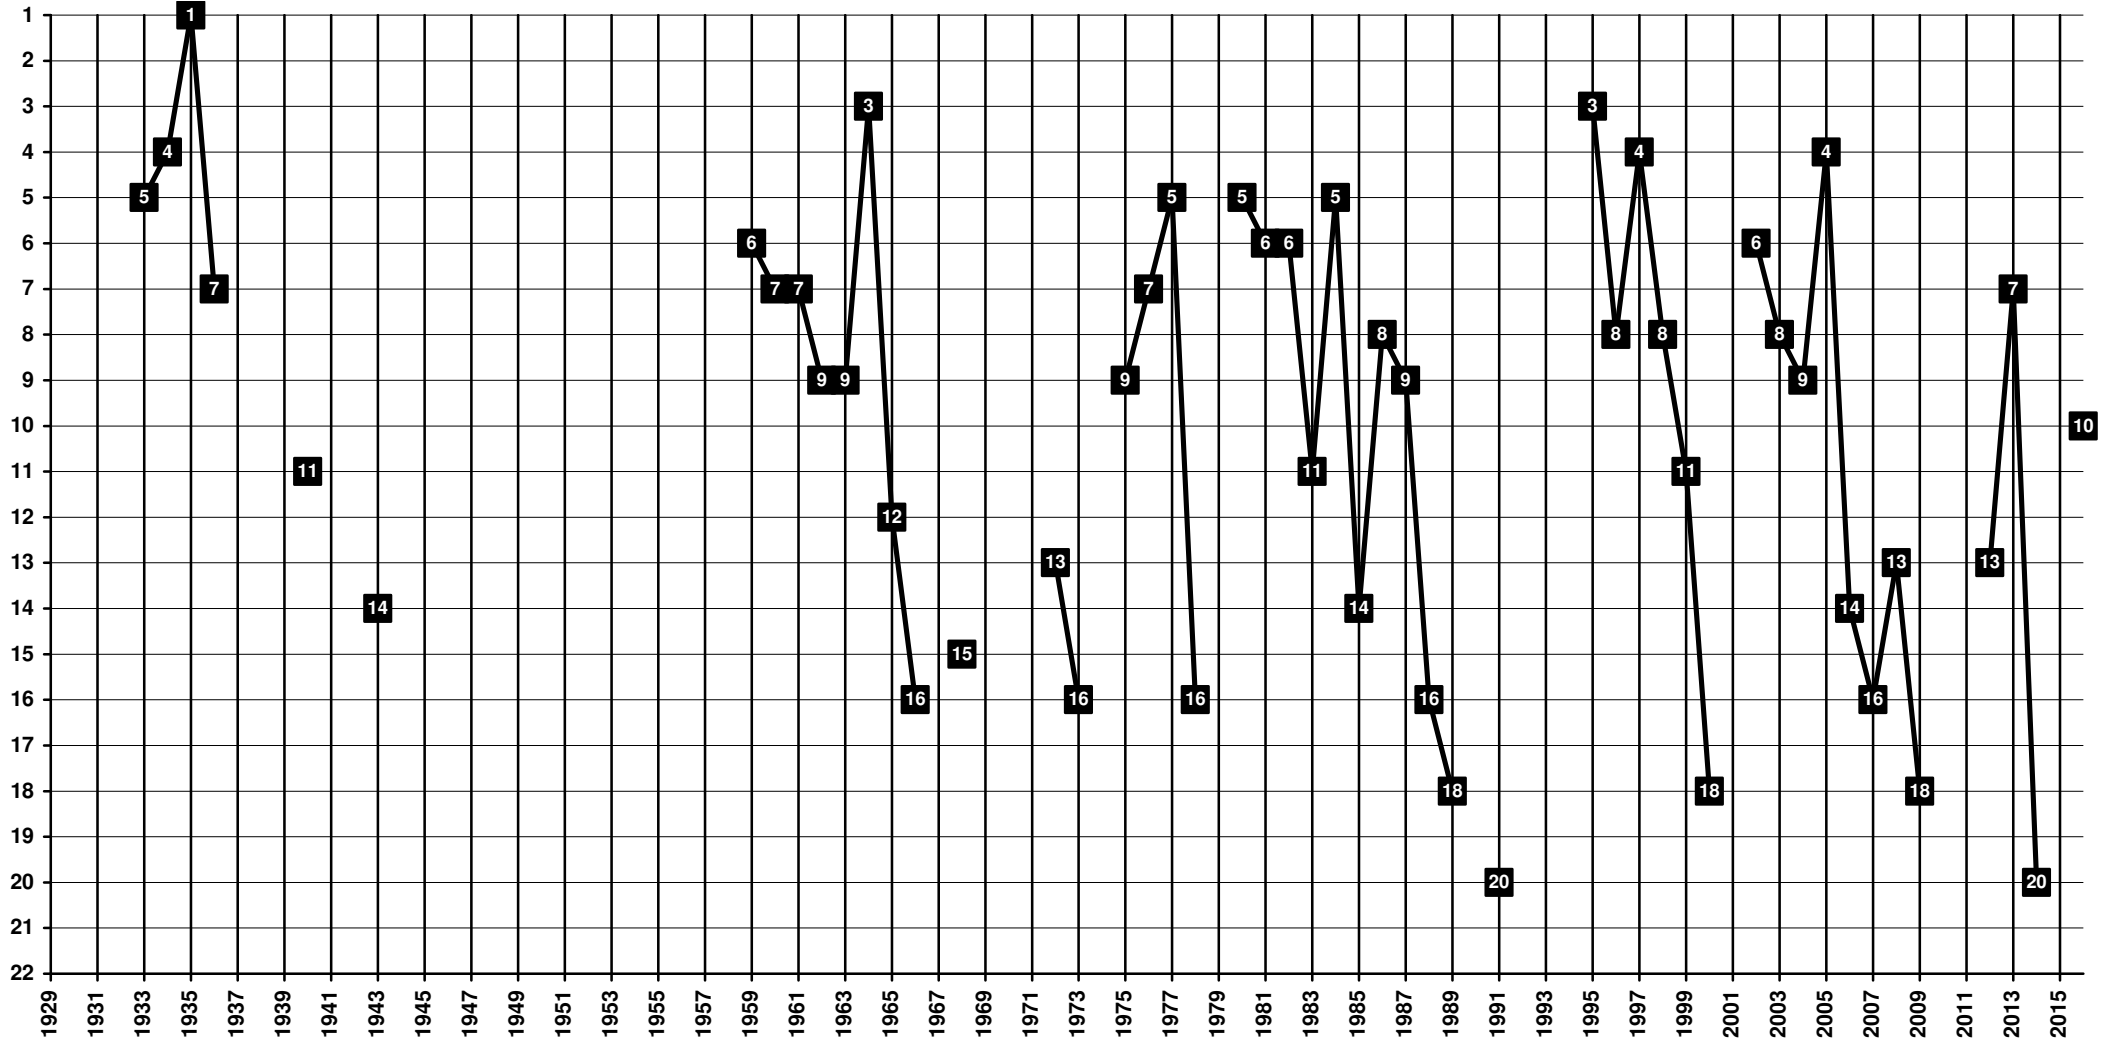

Spain - Tier 1 - Final Table Places

1907 **Real Betis** [Sevilla, AN]