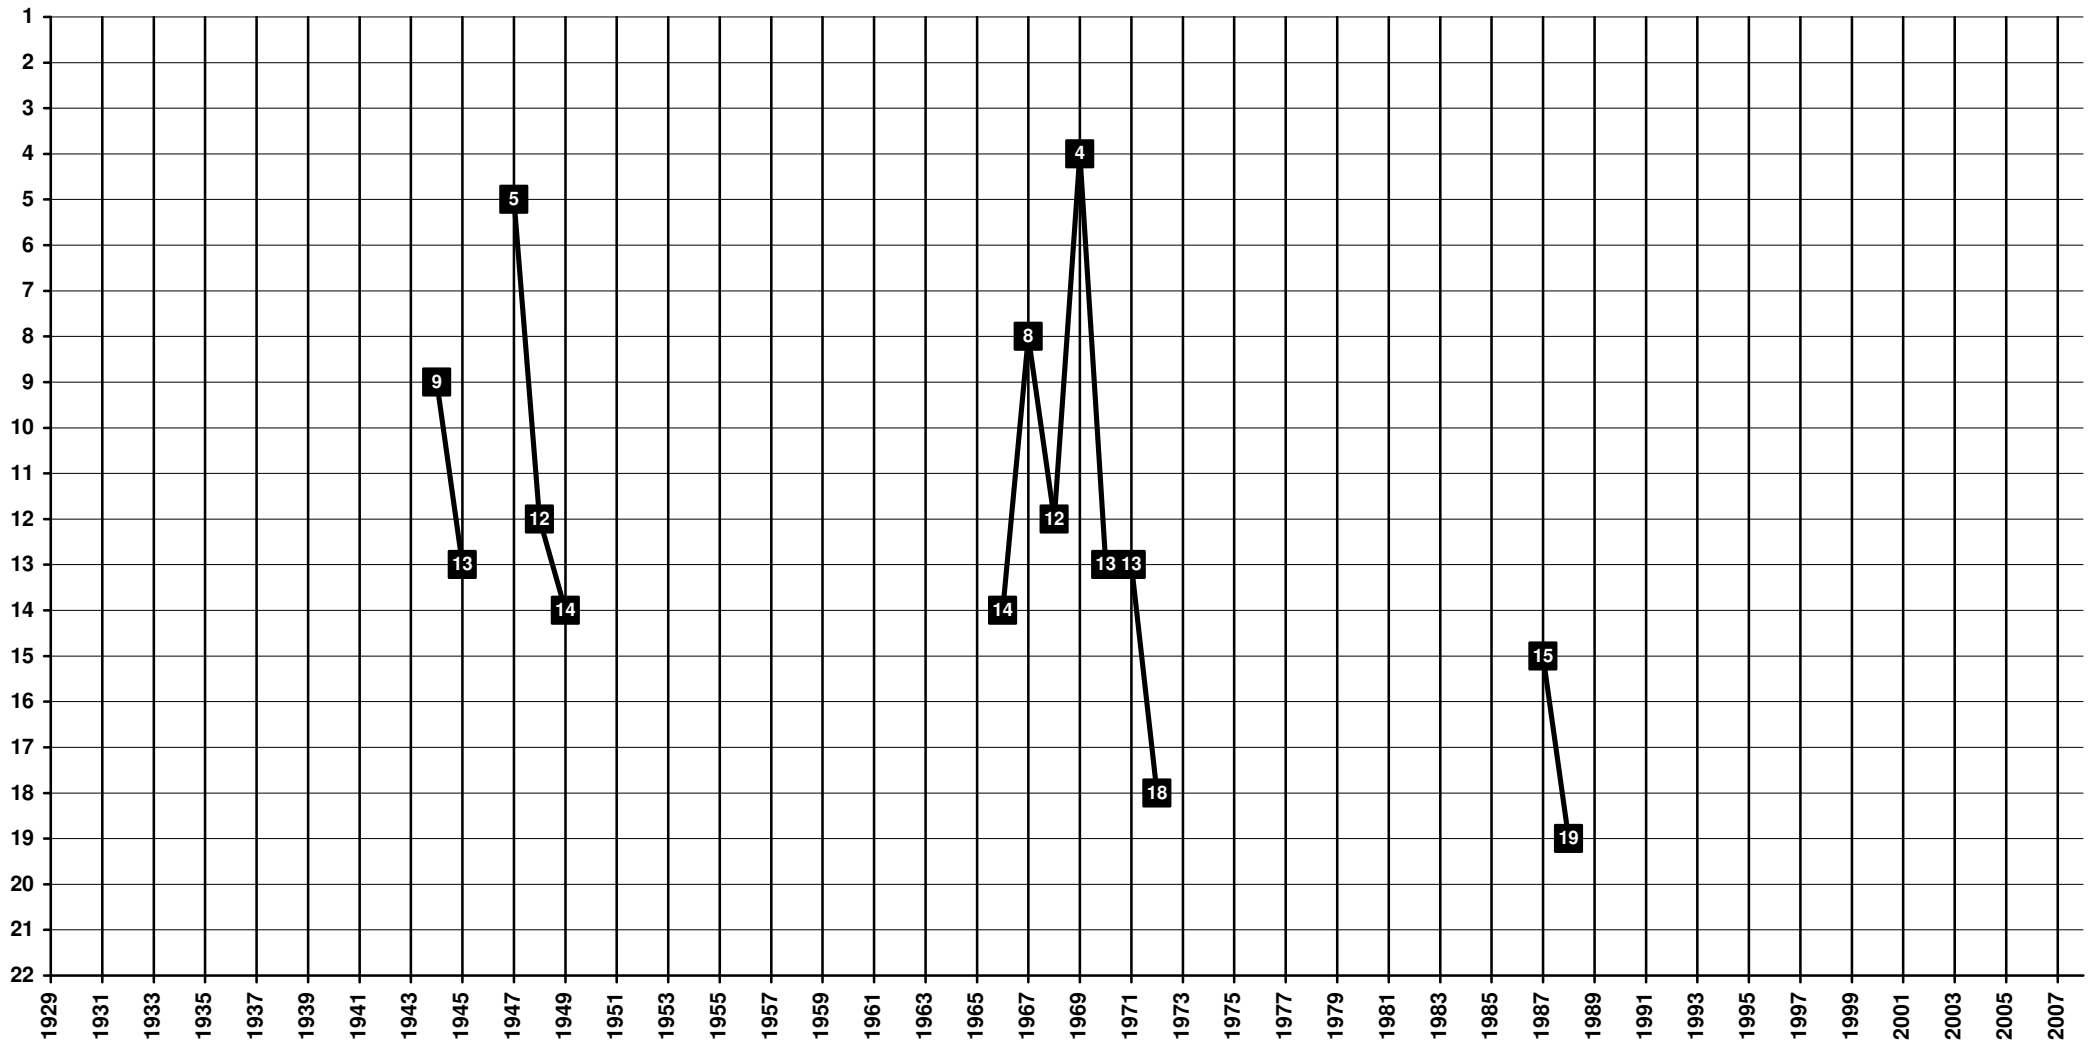

Spain - Tier 1 - Final Table Places

1902 Real Madrid [Madrid, M]

Spain - Tier 1 - Final Table Places

1924 **Rayo Vallecano** [Madrid, M]

Spain - Tier 1 - Final Table Places

1994 **Málaga CF** [Málaga, AN]

Spain - Tier 1 - Final Table Places

1908 **Real Murcia** [Murcia, MU]

Spain - Tier 1 - Final Table Places

1916 **RCD Mallorca** [Palma de Mallorca, IB]

Spain - Tier 1 - Final Table Places

1920 CA Osasuna [Pamplona, NA]

Spain - Tier 1 - Final Table Places

1926 Real Oviedo [Oviedo, AST]

Spain - Tier 1 - Final Table Places

1903 **CE Sabadell** [Sabadell, CAT]

Spain - Tier 1 - Final Table Places

1923-2013 **UD Salamanca** [Salamanca, CE]

Spain - Tier 1 - Final Table Places