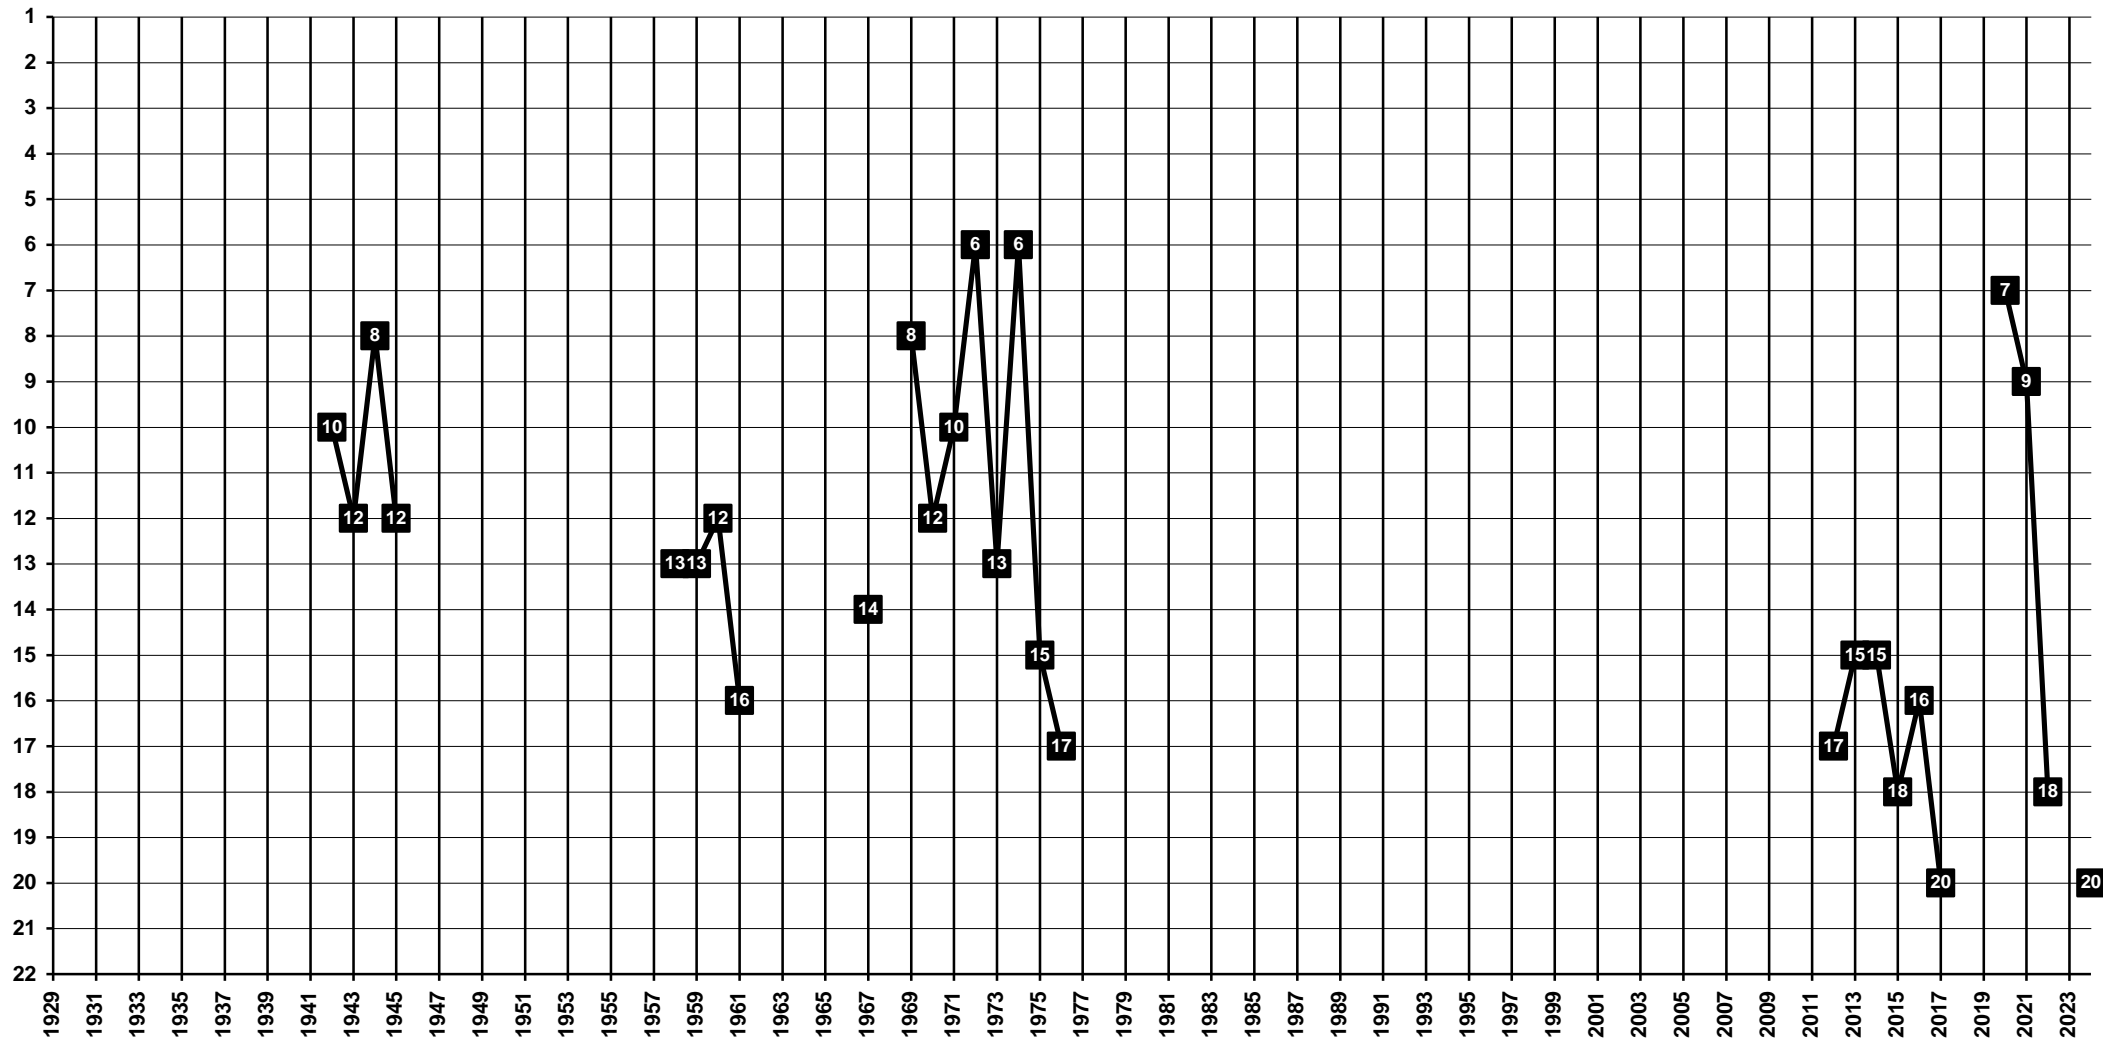

Spain - Tier 1 - Final Table Places

1906 RCDdeportivo La Coruña [A Coruña, G]

Spain - Tier 1 - Final Table Places

1940 **Albacete Balompié** (1951/52 No compete por problemas económicos.) [Albacete, CM]

Spain - Tier 1 - Final Table Places

1900 RCD Espanyol [Barcelona, CAT]

Spain - Tier 1 - Final Table Places

1898 AthleticC Bilbao [Bilbao, PV]

Spain - Tier 1 - Final Table Places

1910 **Cádiz CF** [Cádiz, AN]

Spain - Tier 1 - Final Table Places

1922 **Elche CF** [Elche, CV]

Spain - Tier 1 - Final Table Places

1983 **Getafe CF** [Getafe, M]

Spain - Tier 1 - Final Table Places

1905 **RSporting Gijón** [Gijón, AST]

Spain - Tier 1 - Final Table Places

1930 **Girona FC** [Girona, CAT]

Spain - Tier 1 - Final Table Places

1931 **Granada CF** [Granada, AN]

Spain - Tier 1 - Final Table Places

1889 **R**Recreativo Huelva (Recreativo) | 1939/40 **O**nuba FC [Huelva, AN]