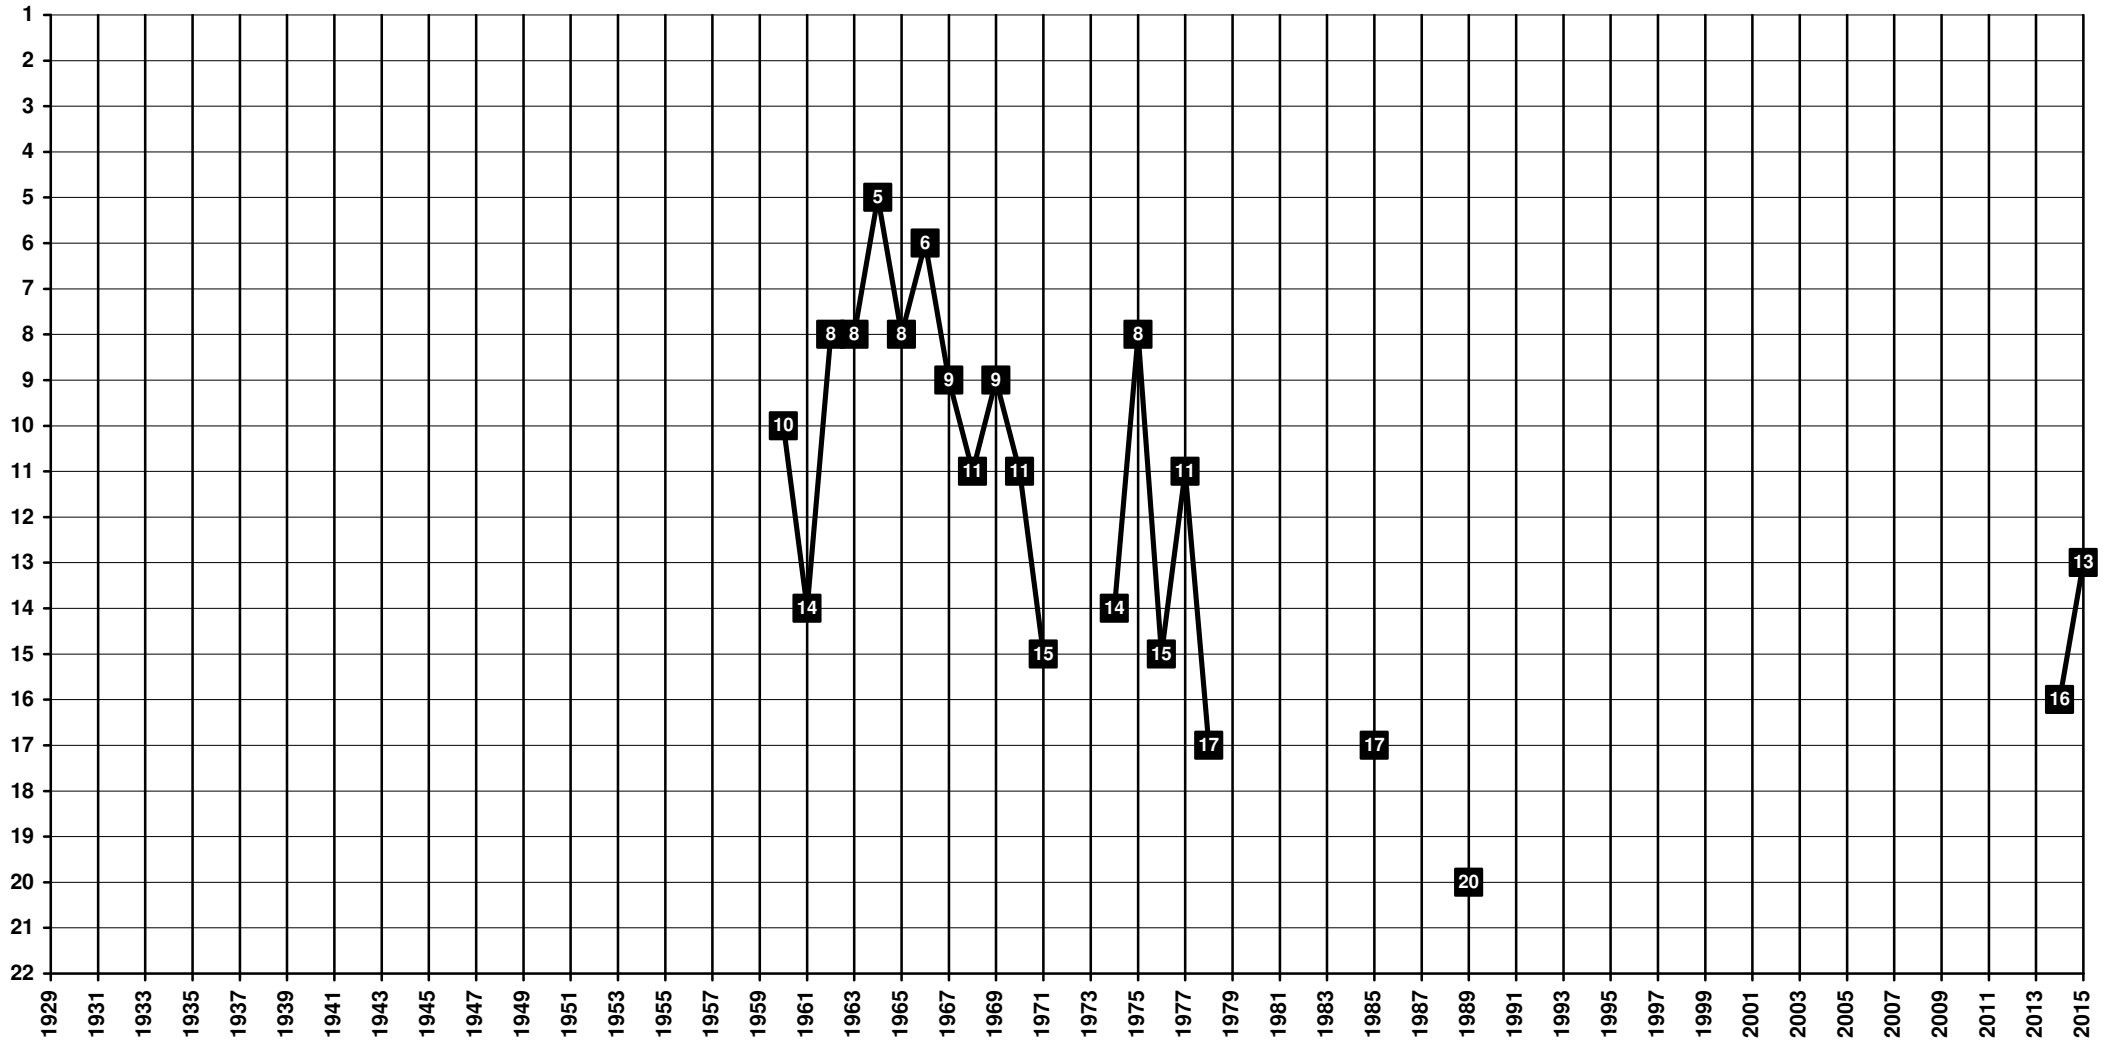

1954 Córdoba CF [Córdoba, AN]

Spain - Tier 1 - Final Table Places

1940 **SD Eibar** [Eibar, PV]

Spain - Tier 1 - Final Table Places

1922 **Elche CF** [Elche, CV]

Spain - Tier 1 - Final Table Places

1983 **Getafe CF** [Getafe, M]