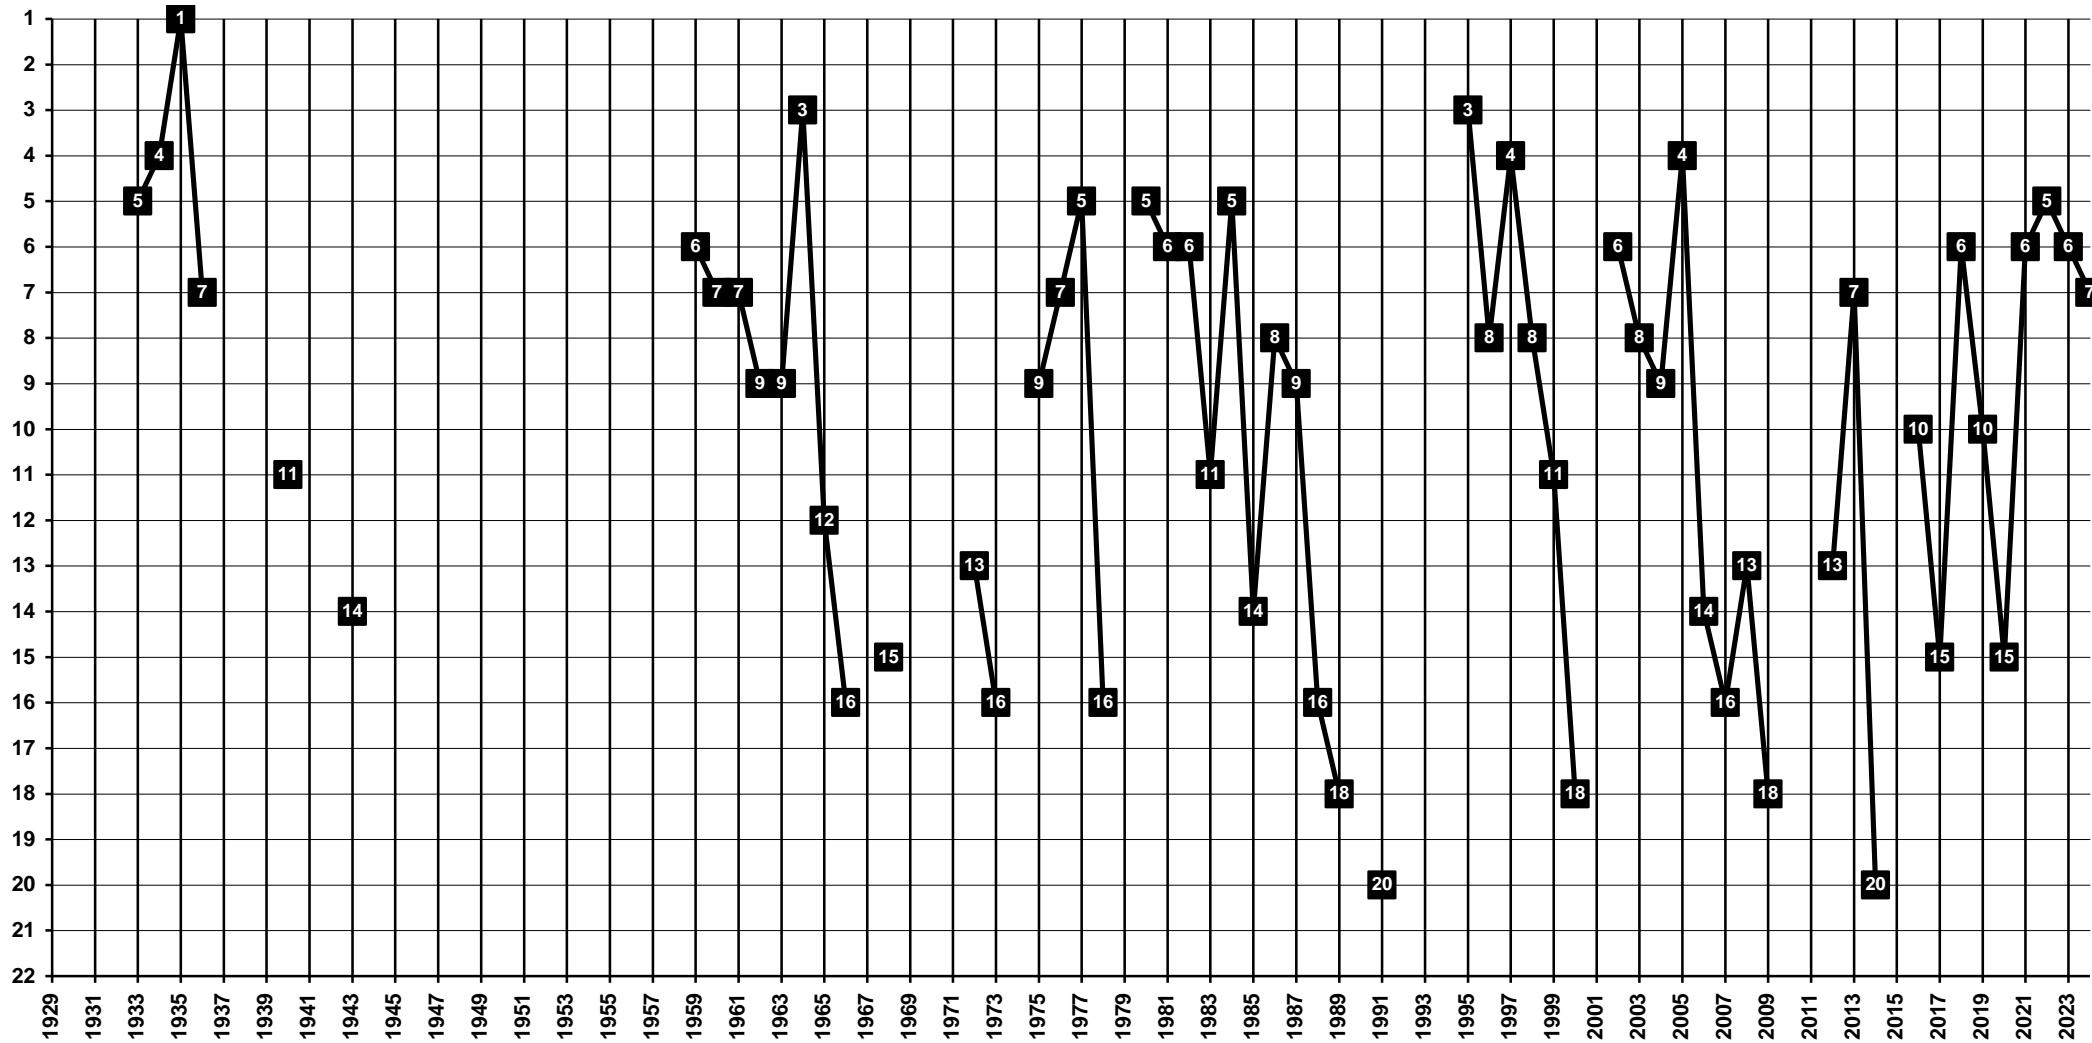

Spain - Tier 1 - Final Table Places

1907 **Real Betis** [Sevilla, AN]