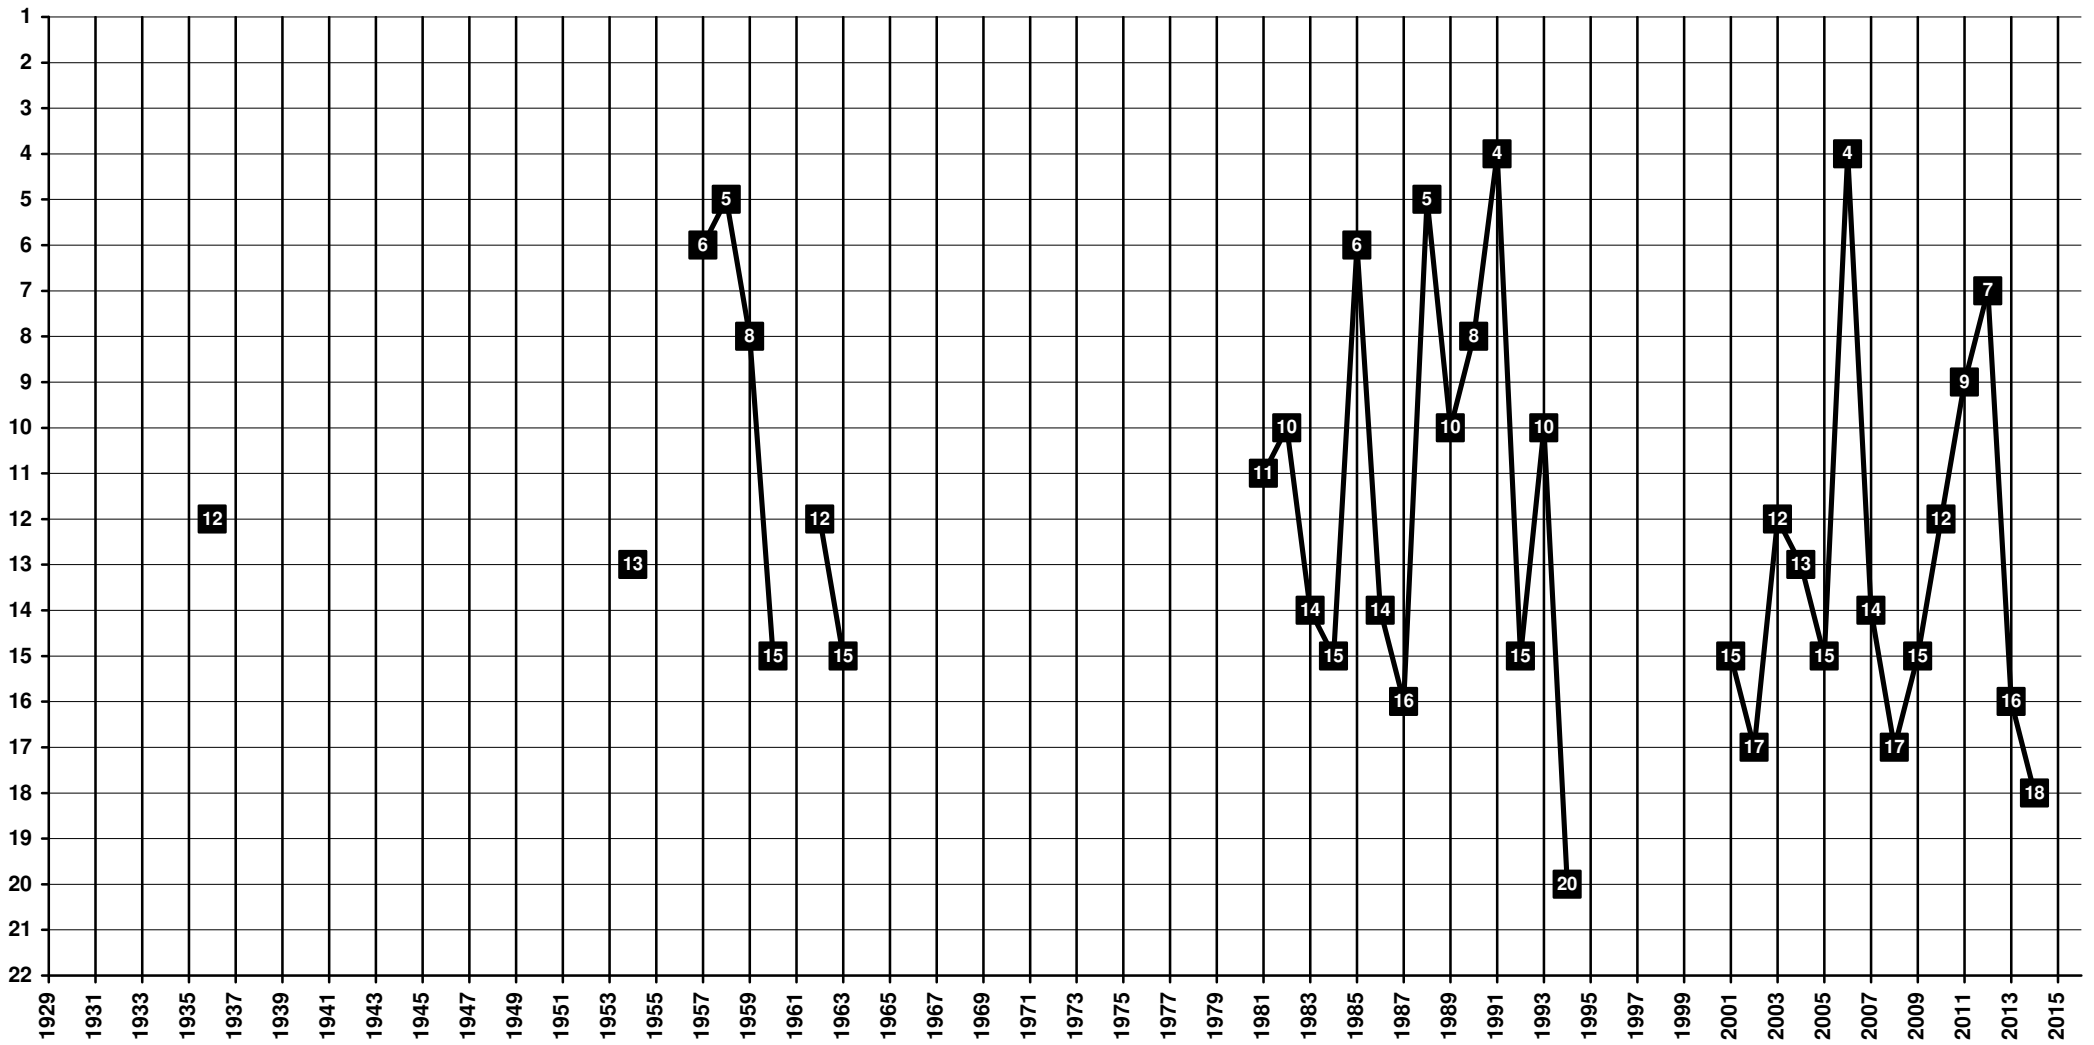

Spain - Tier 1 - Final Table Places

1902 Real Madrid [Madrid, M]

Spain - Tier 1 - Final Table Places

1924 **Rayo Vallecano** [Madrid, M]

Spain - Tier 1 - Final Table Places

1994 **Málaga CF** [Málaga, AN]

Spain - Tier 1 - Final Table Places

1908 **Real Murcia** [Murcia, MU]

Spain - Tier 1 - Final Table Places

1916 **RCD Mallorca** [Palma de Mallorca, IB]

Spain - Tier 1 - Final Table Places

1920 CA Osasuna [Pamplona, NA]

Spain - Tier 1 - Final Table Places

1926 Real Oviedo [Oviedo, AST]

Spain - Tier 1 - Final Table Places

1903 **CE Sabadell** [Sabadell, CAT]

Spain - Tier 1 - Final Table Places

1923-2013 **UD Salamanca** [Salamanca, CE]

Spain - Tier 1 - Final Table Places