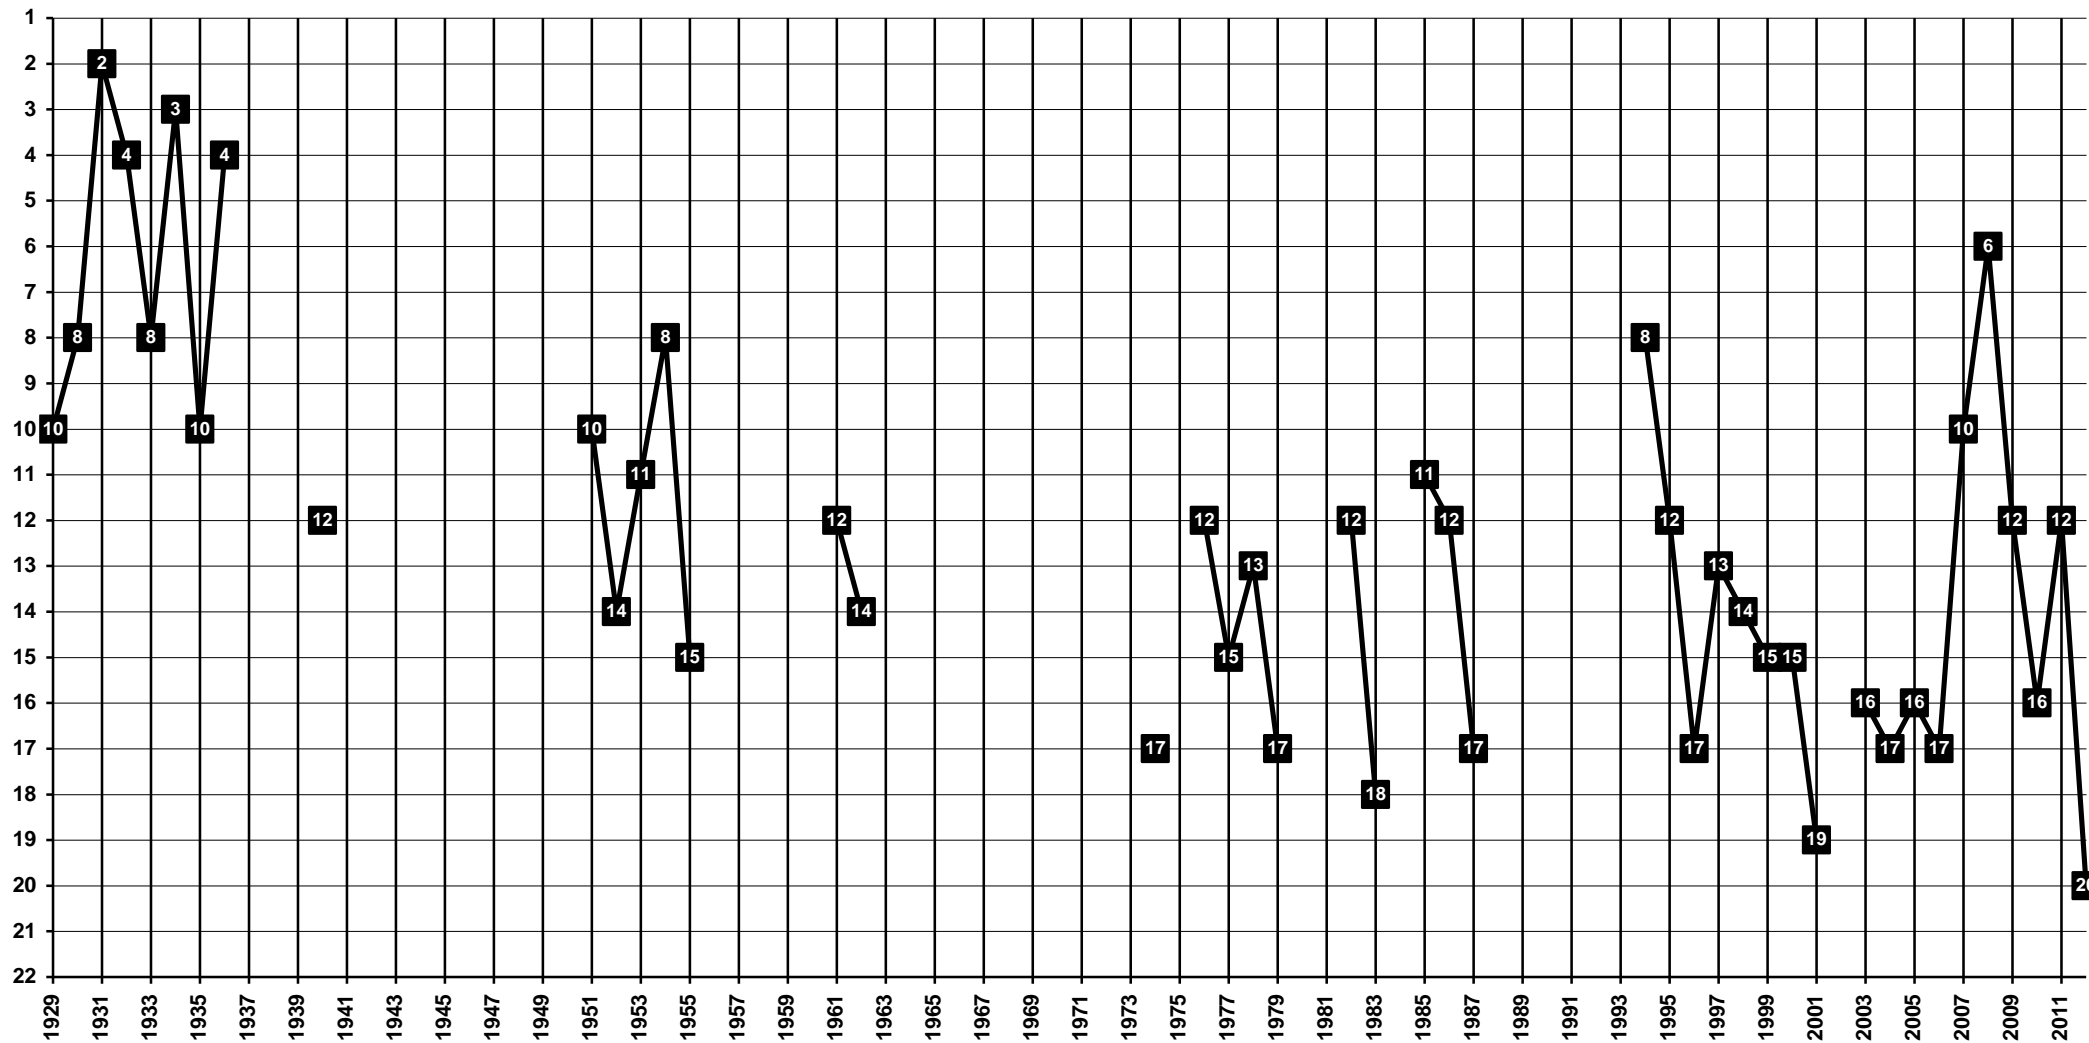

Spain - Tier 1 - Final Table Places

1913 RRacingC Santander [Santander, C]