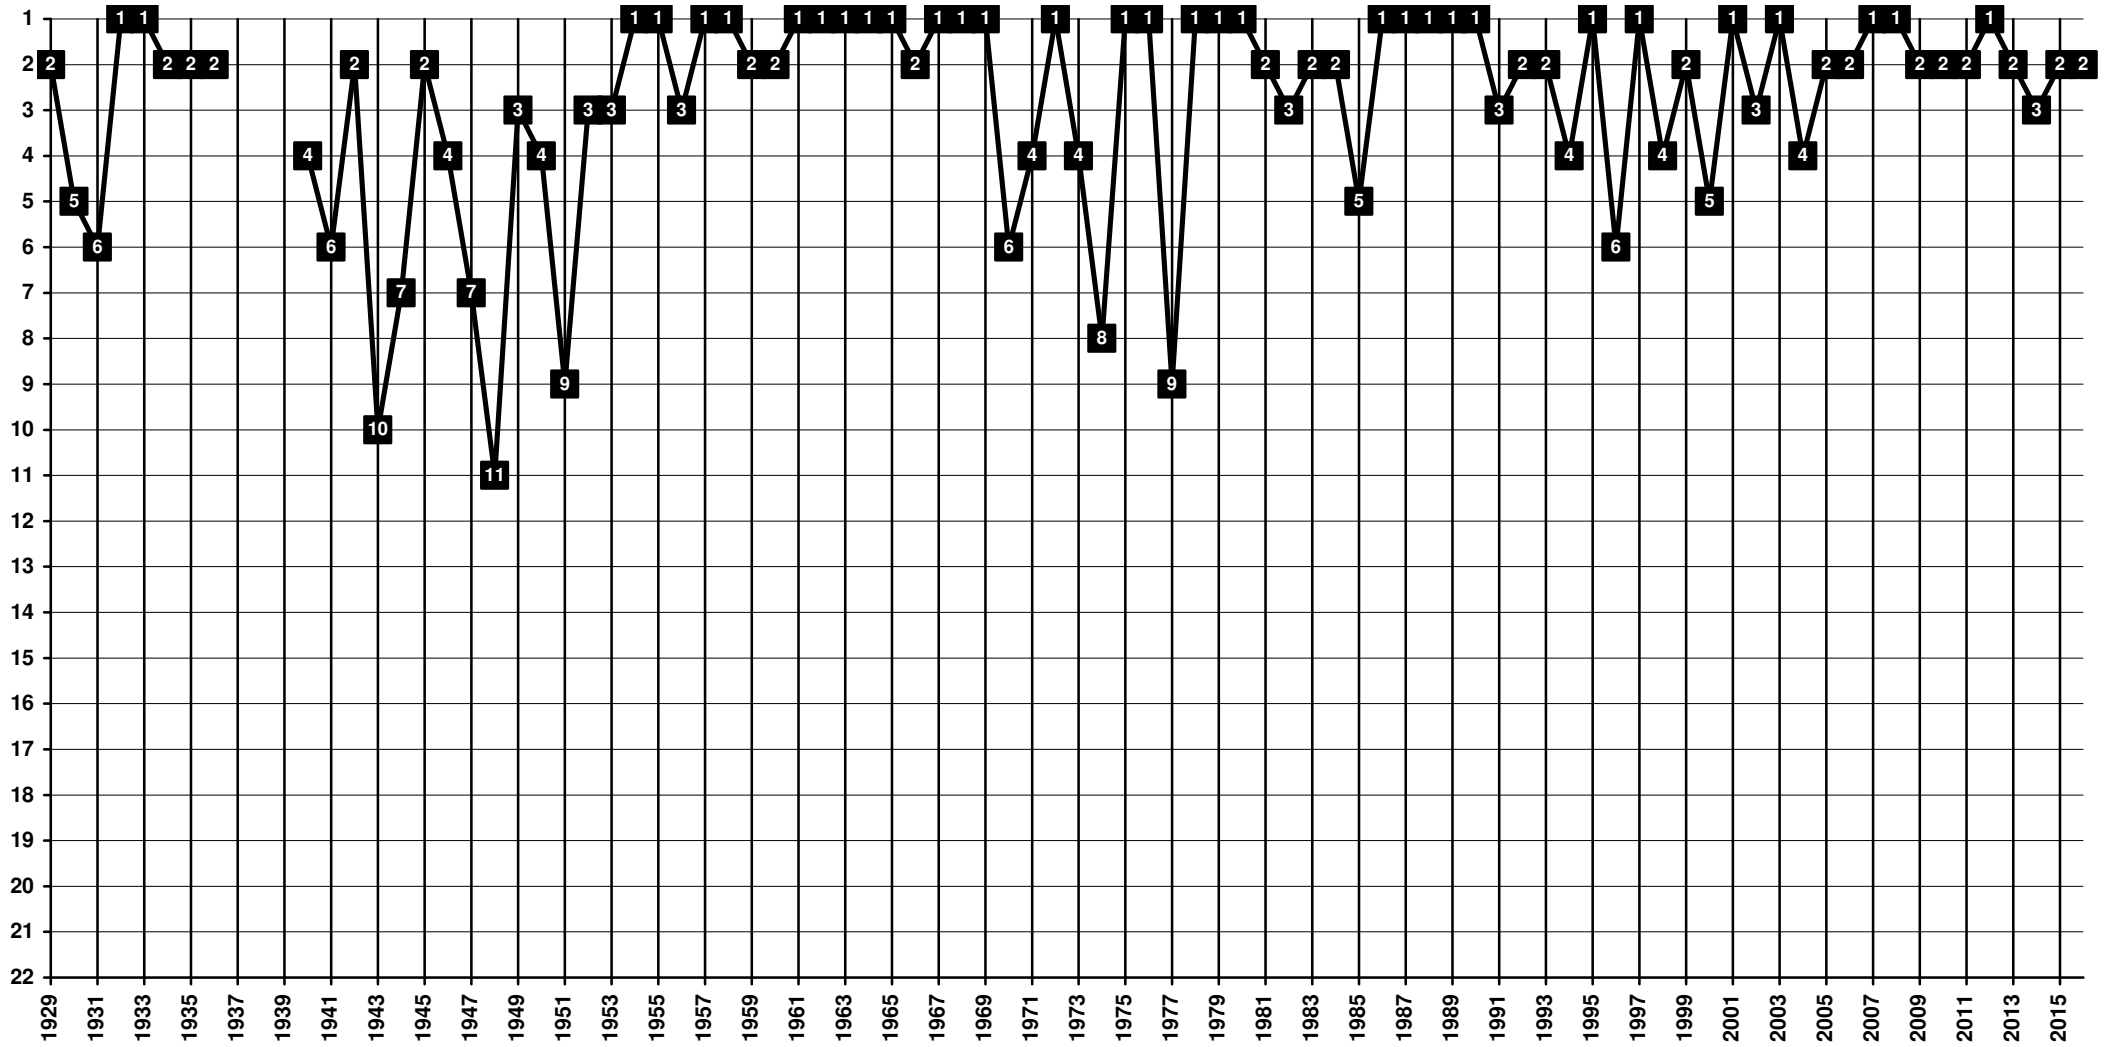

Spain - Tier 1 - Final Table Places

1902 Real Madrid [Madrid, M]