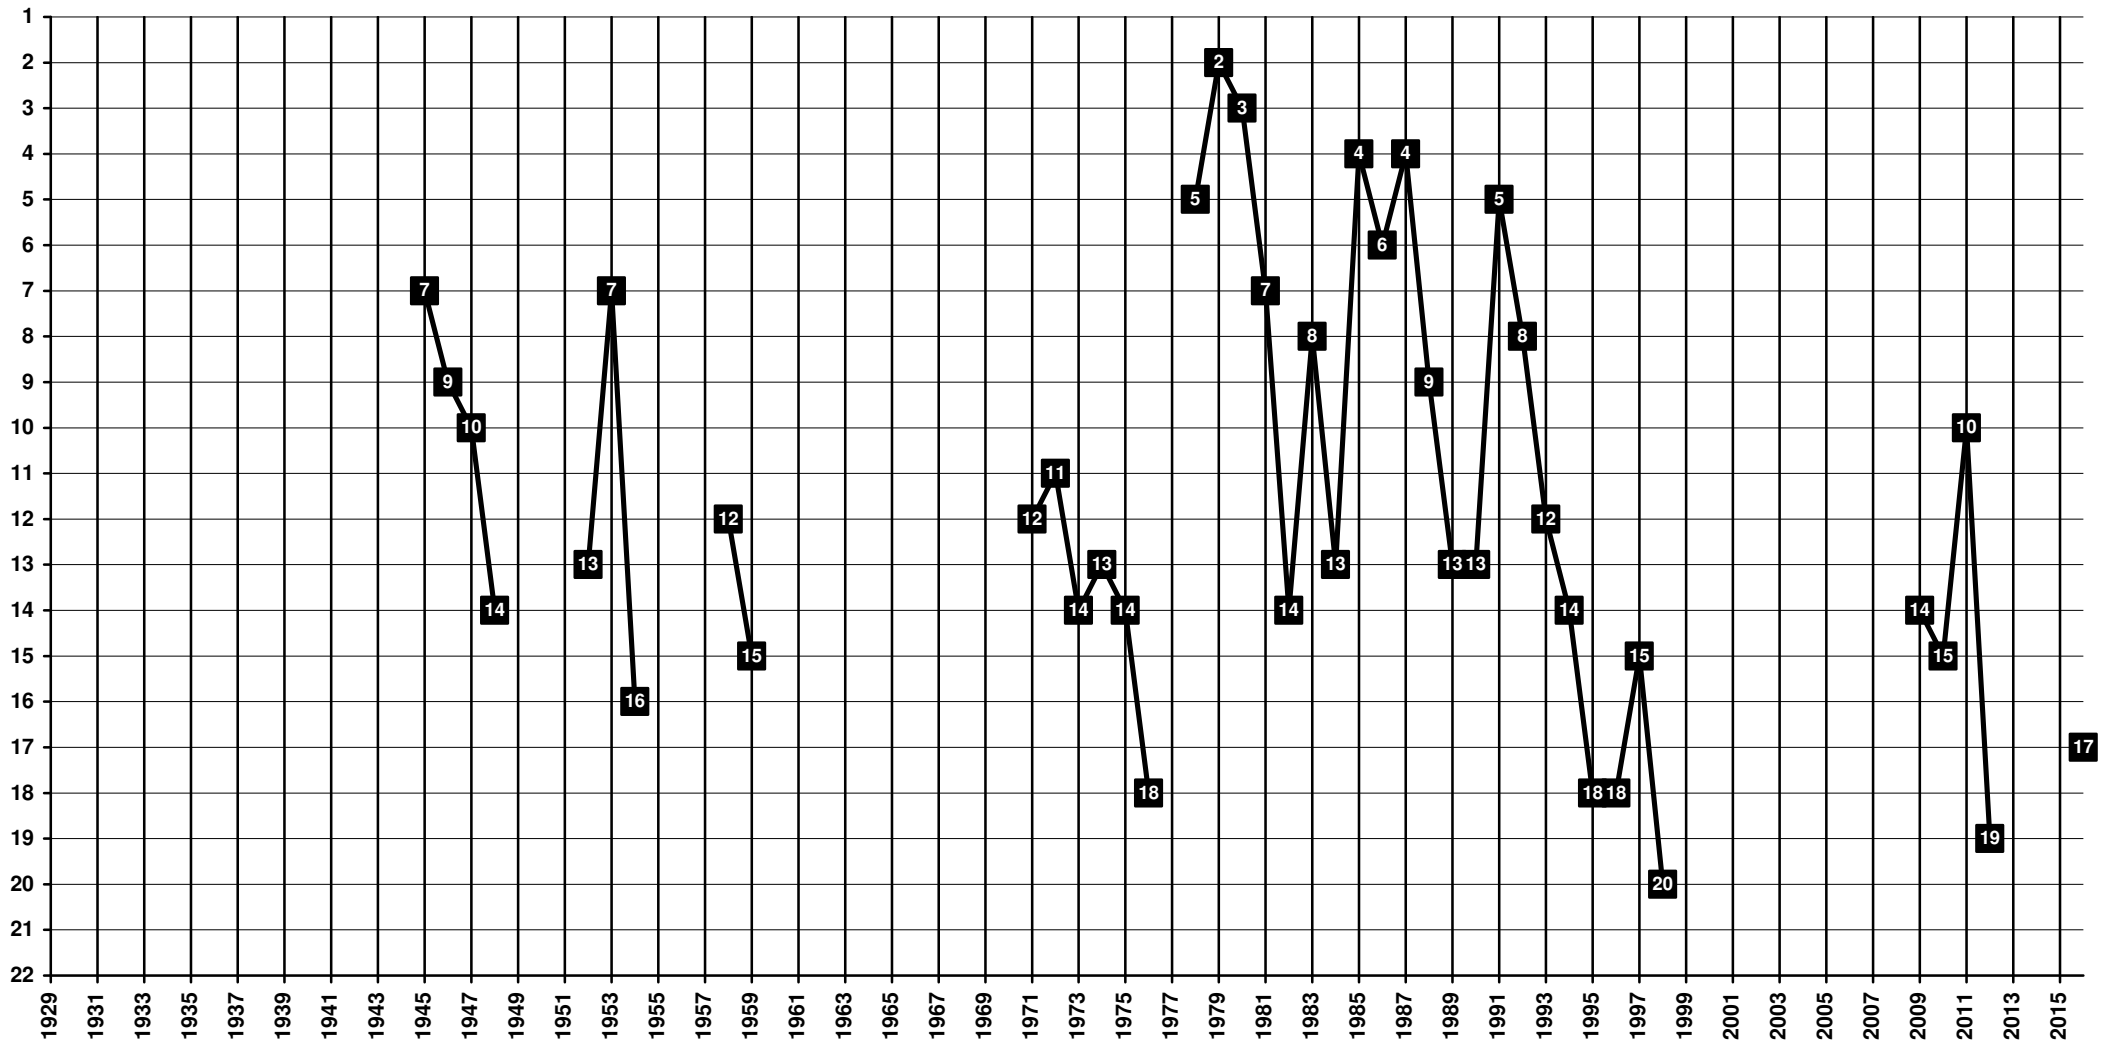

1954 Córdoba CF [Córdoba, AN]

Spain - Tier 1 - Final Table Places

1940 **SD Eibar** [Eibar, PV]

Spain - Tier 1 - Final Table Places

1922 **Elche CF** [Elche, CV]

Spain - Tier 1 - Final Table Places

1983 **Getafe CF** [Getafe, M]

Spain - Tier 1 - Final Table Places

1905 **RSporting Gijón** [Gijón, AST]

Spain - Tier 1 - Final Table Places

1931 **Granada CF** [Granada, AN]

Spain - Tier 1 - Final Table Places

1889 **R**Recreativo Huelva (Recreativo) | 1939/40 **O**nuba FC [Huelva, AN]