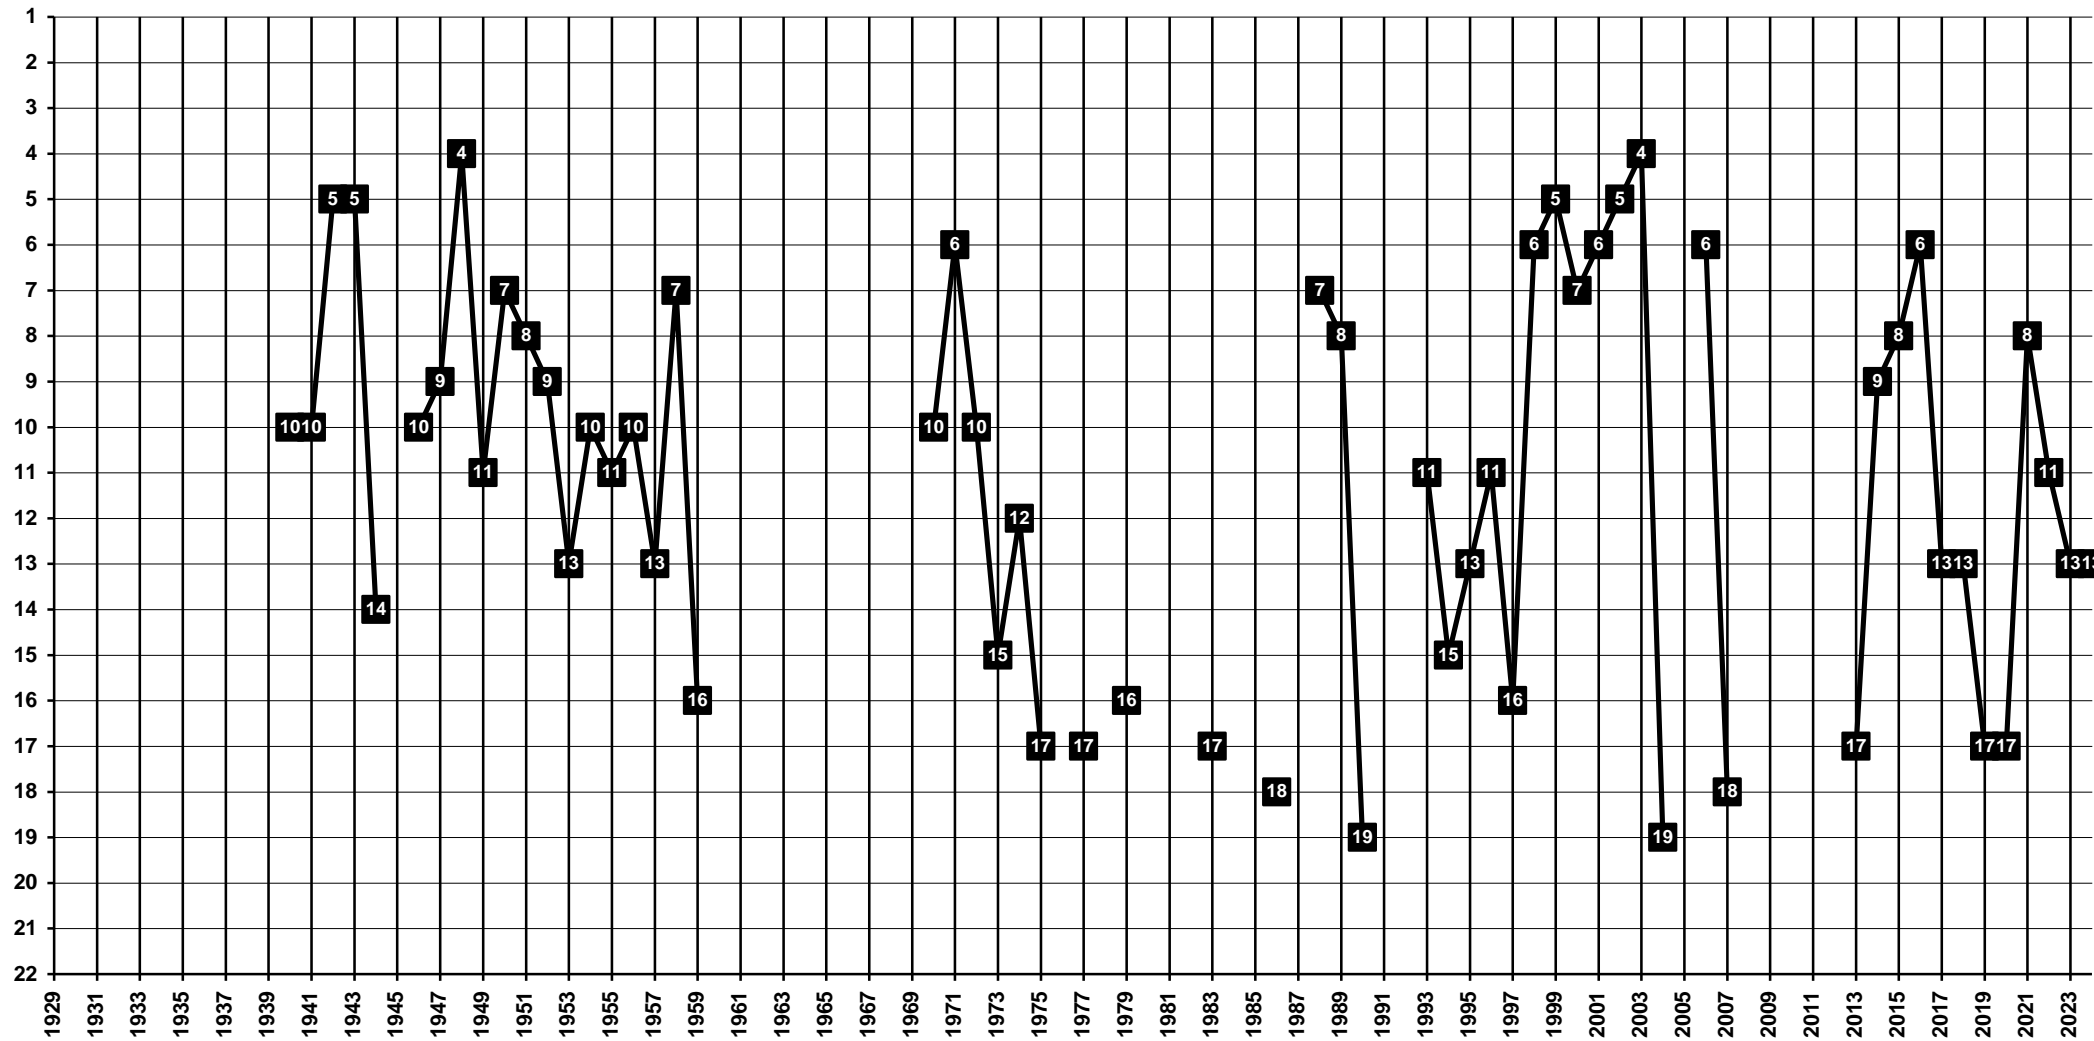

Spain - Tier 1 - Final Table Places

1923 **Celta Vigo** [Vigo, G]