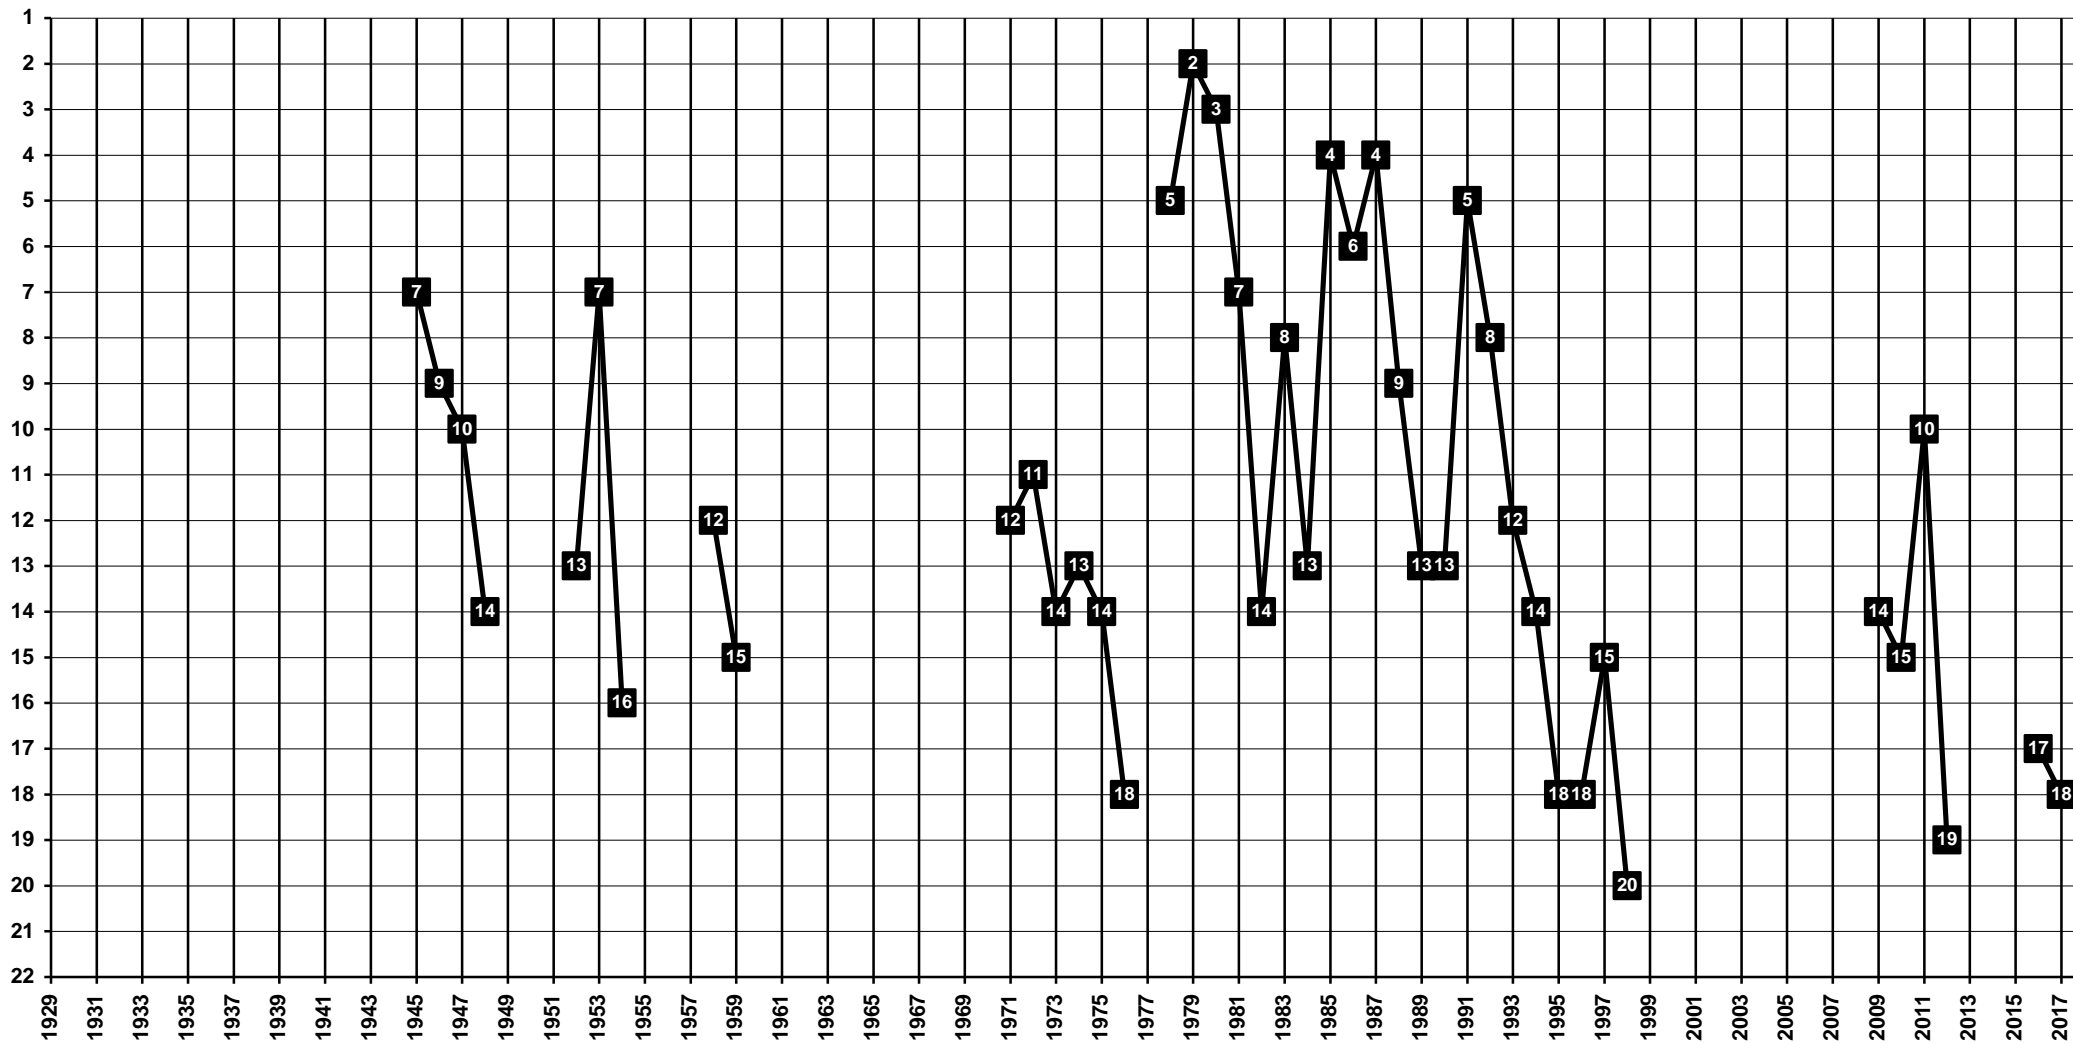

Spain - Tier 1 - Final Table Places

1906 RCDdeportivo La Coruña [A Coruña, G]

Spain - Tier 1 - Final Table Places

1940 **Albacete Balompié** (1951/52 No compete por problemas económicos.) [Albacete, CM]

Spain - Tier 1 - Final Table Places

1900 RCD Espanyol [Barcelona, CAT]

Spain - Tier 1 - Final Table Places

1898 AthleticC Bilbao [Bilbao, PV]

Spain - Tier 1 - Final Table Places

1910 **Cádiz CF** [Cádiz, AN]

Spain - Tier 1 - Final Table Places

1922 **Elche CF** [Elche, CV]

Spain - Tier 1 - Final Table Places

1983 **Getafe CF** [Getafe, M]

Spain - Tier 1 - Final Table Places

1905 **RSporting Gijón** [Gijón, AST]

Spain - Tier 1 - Final Table Places

1930 **Girona FC** [Girona, CAT]

Spain - Tier 1 - Final Table Places

1931 **Granada CF** [Granada, AN]

Spain - Tier 1 - Final Table Places

1889 **R**Recreativo Huelva (Recreativo) | 1939/40 **O**nuba FC [Huelva, AN]