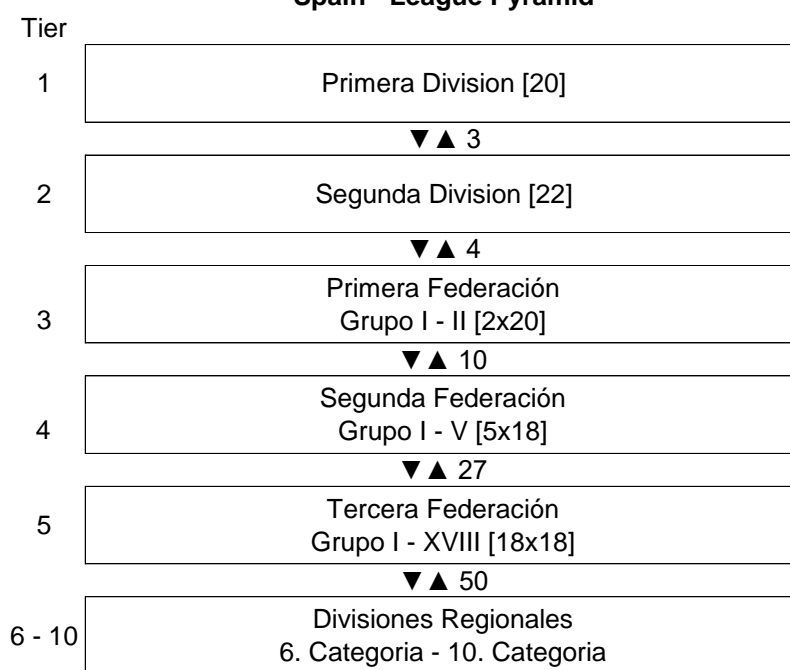

Spain - League Pyramid

▲ = Promotion ▼ = Relegation [] = Number of Clubs

© by Soccer Library