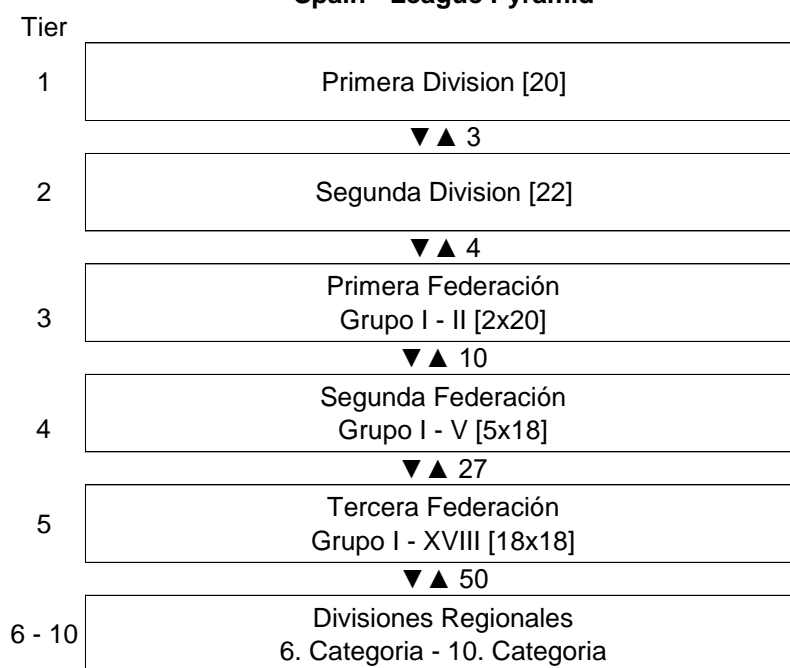

Spain - League Pyramid

▲ = Promotion ▼ = Relegation [] = Number of Clubs

© by Soccer Library