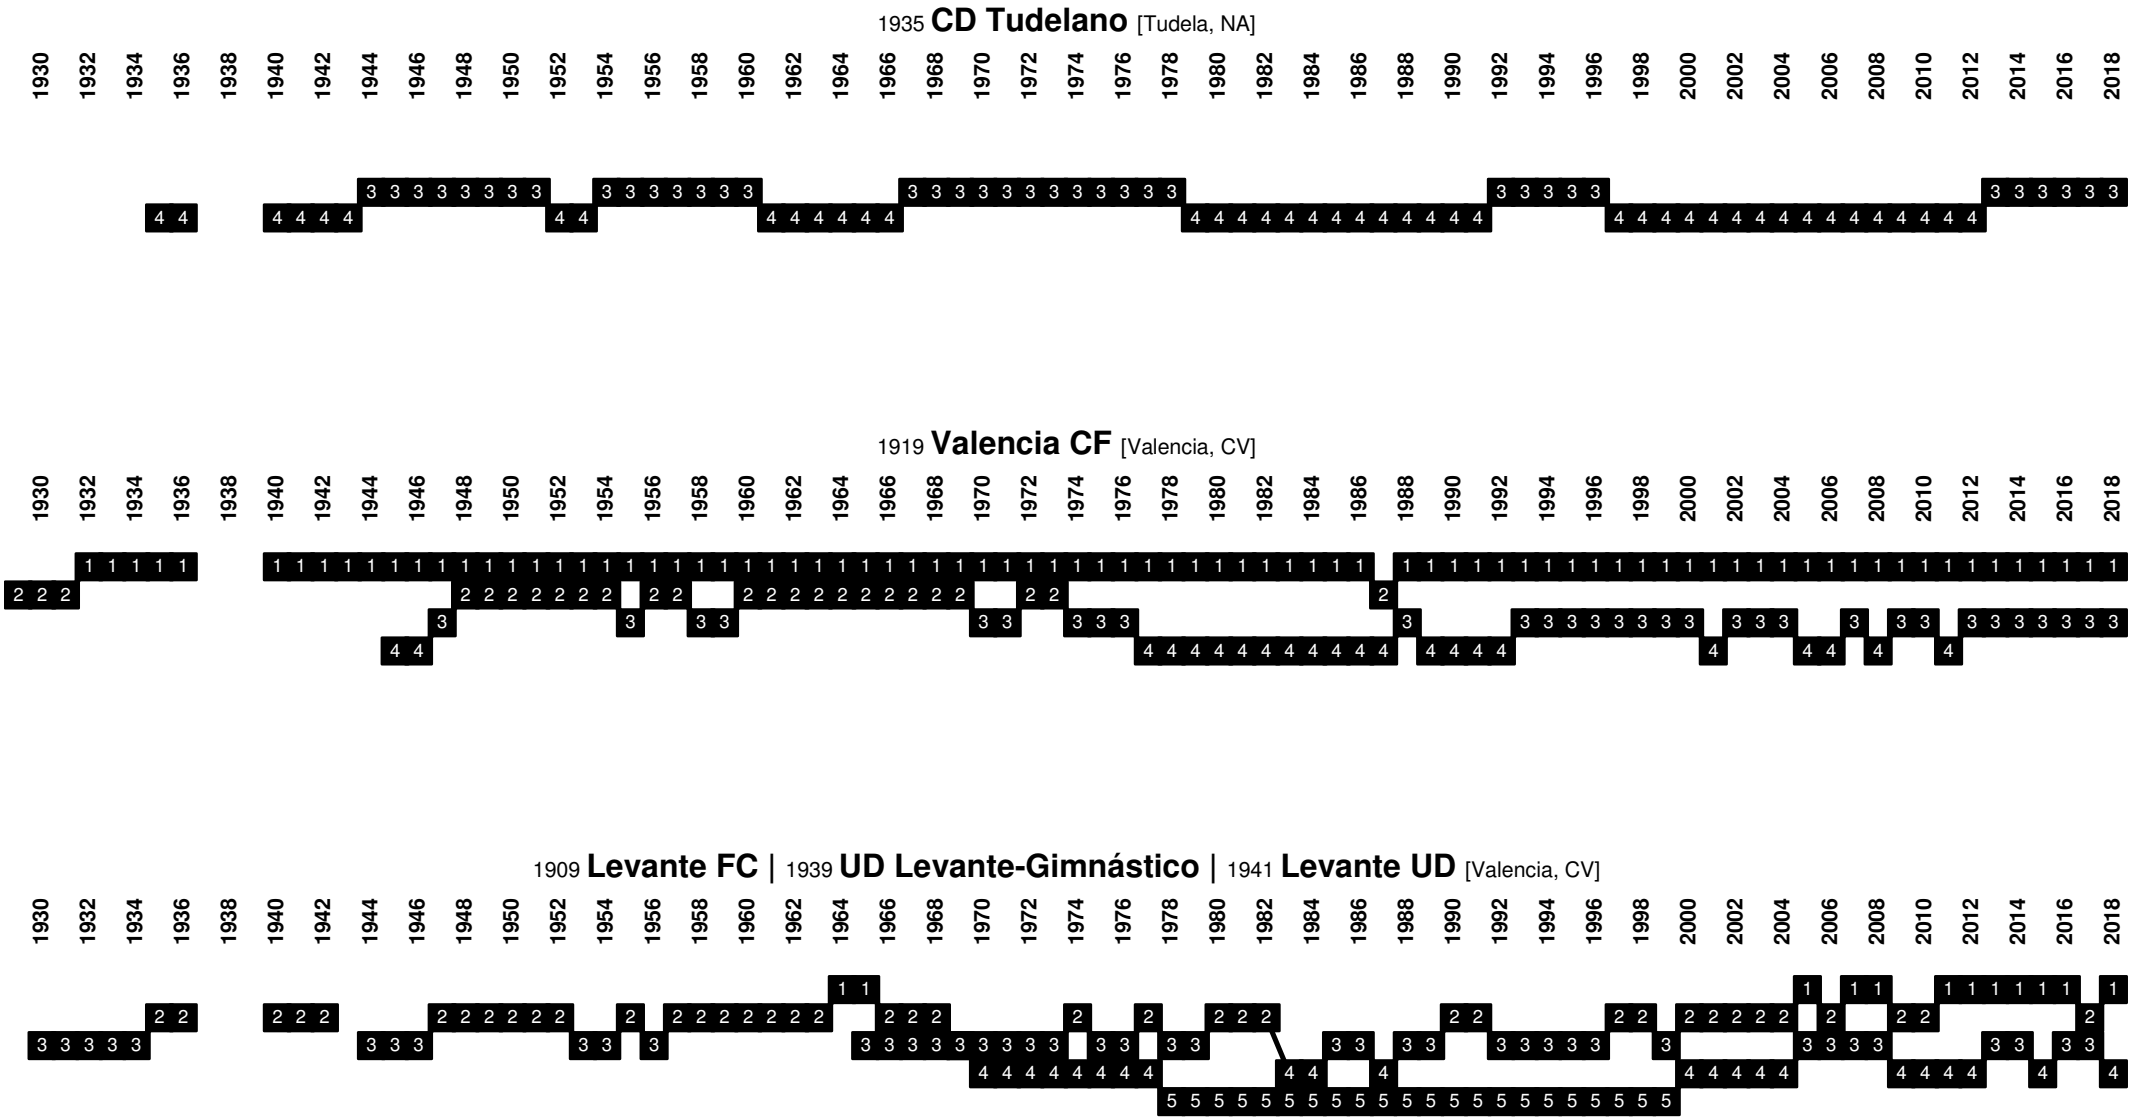

Spain - Divisional Movements

1916 **RCD Mallorca** [Palma de Mallorca, IB]

1961 **CDA Navacarnero** [Navacarnero, M]

1921 **UE Olot** [Olot, CAT]

Spain - Divisional Movements

Spain - Divisional Movements

Spain - Divisional Movements

Spain - Divisional Movements

1912 CD Tenerife [Santa Cruz de Tenerife, IC]

1949 SCR Peña Deportiva [Santa Eulària des Riu, IB]

1913 RRacingC Santander [Santander, C]

Spain - Divisional Movements

Spain - Divisional Movements

1914 **CGimnàstic de Tarragona** [Tarragona, CAT]

1906 **Terrassa FC** [Terrassa, CAT]

Spain - Divisional Movements

Spain - Divisional Movements

Spain - Divisional Movements

Spain - Divisional Movements

Spain - Divisional Movements

1916 CD Lealtad [Villaviciosa, AST]

1921 Deportivo Alavés [Vitoria-Gasteiz, PV]

1945 CD Vitoria [Vitoria-Gasteiz, PV]

Spain - Divisional Movements

Spain - Divisional Movements