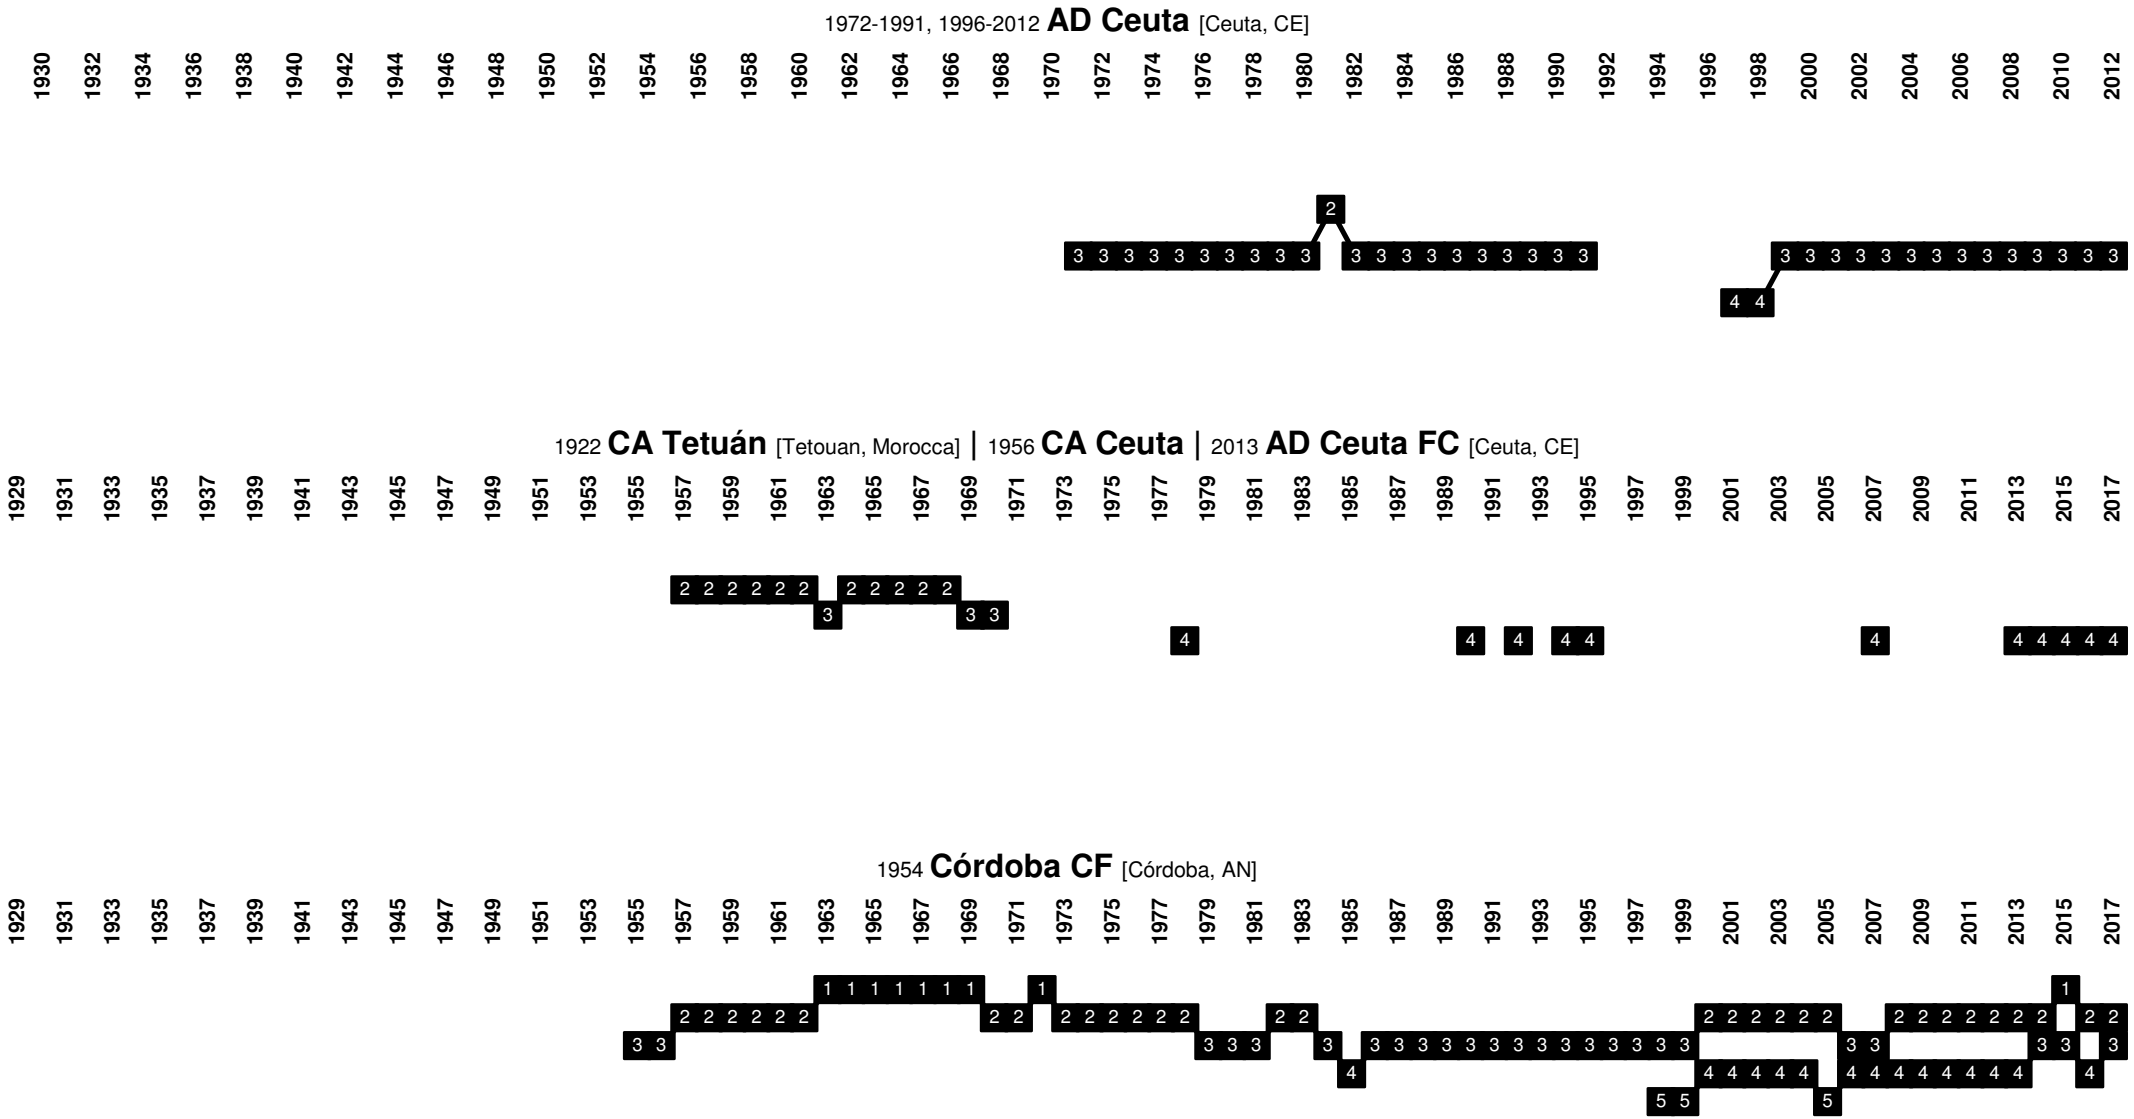

Spain - Divisional Movements

Spain - Divisional Movements

Spain - Divisional Movements

Spain - Divisional Movements

Spain - Divisional Movements

1928 **Córdoba RFC** | 1939 **CD Córdoba** | 1944-1954 **RCD Córdoba** [Córdoba, AN]