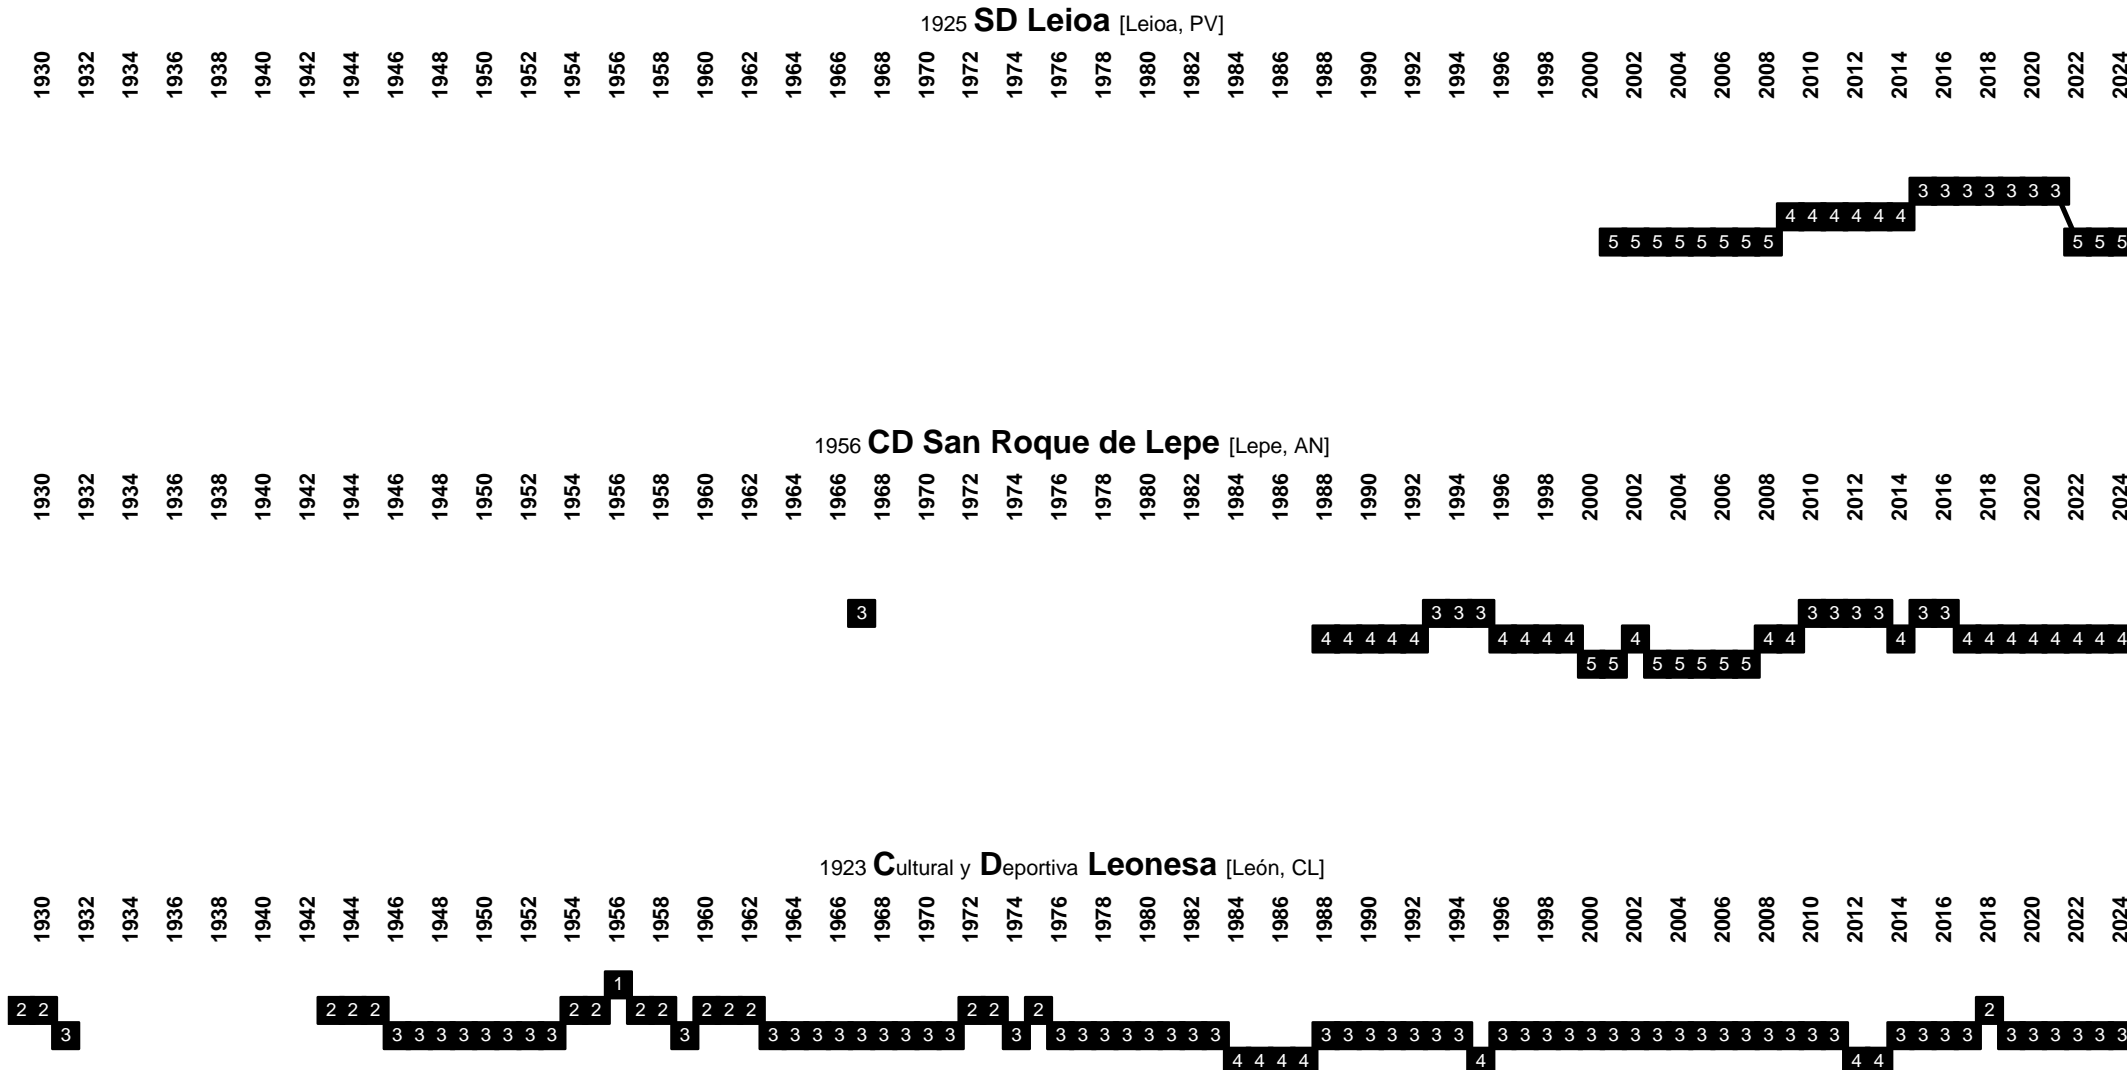

Spain - Divisional Movements