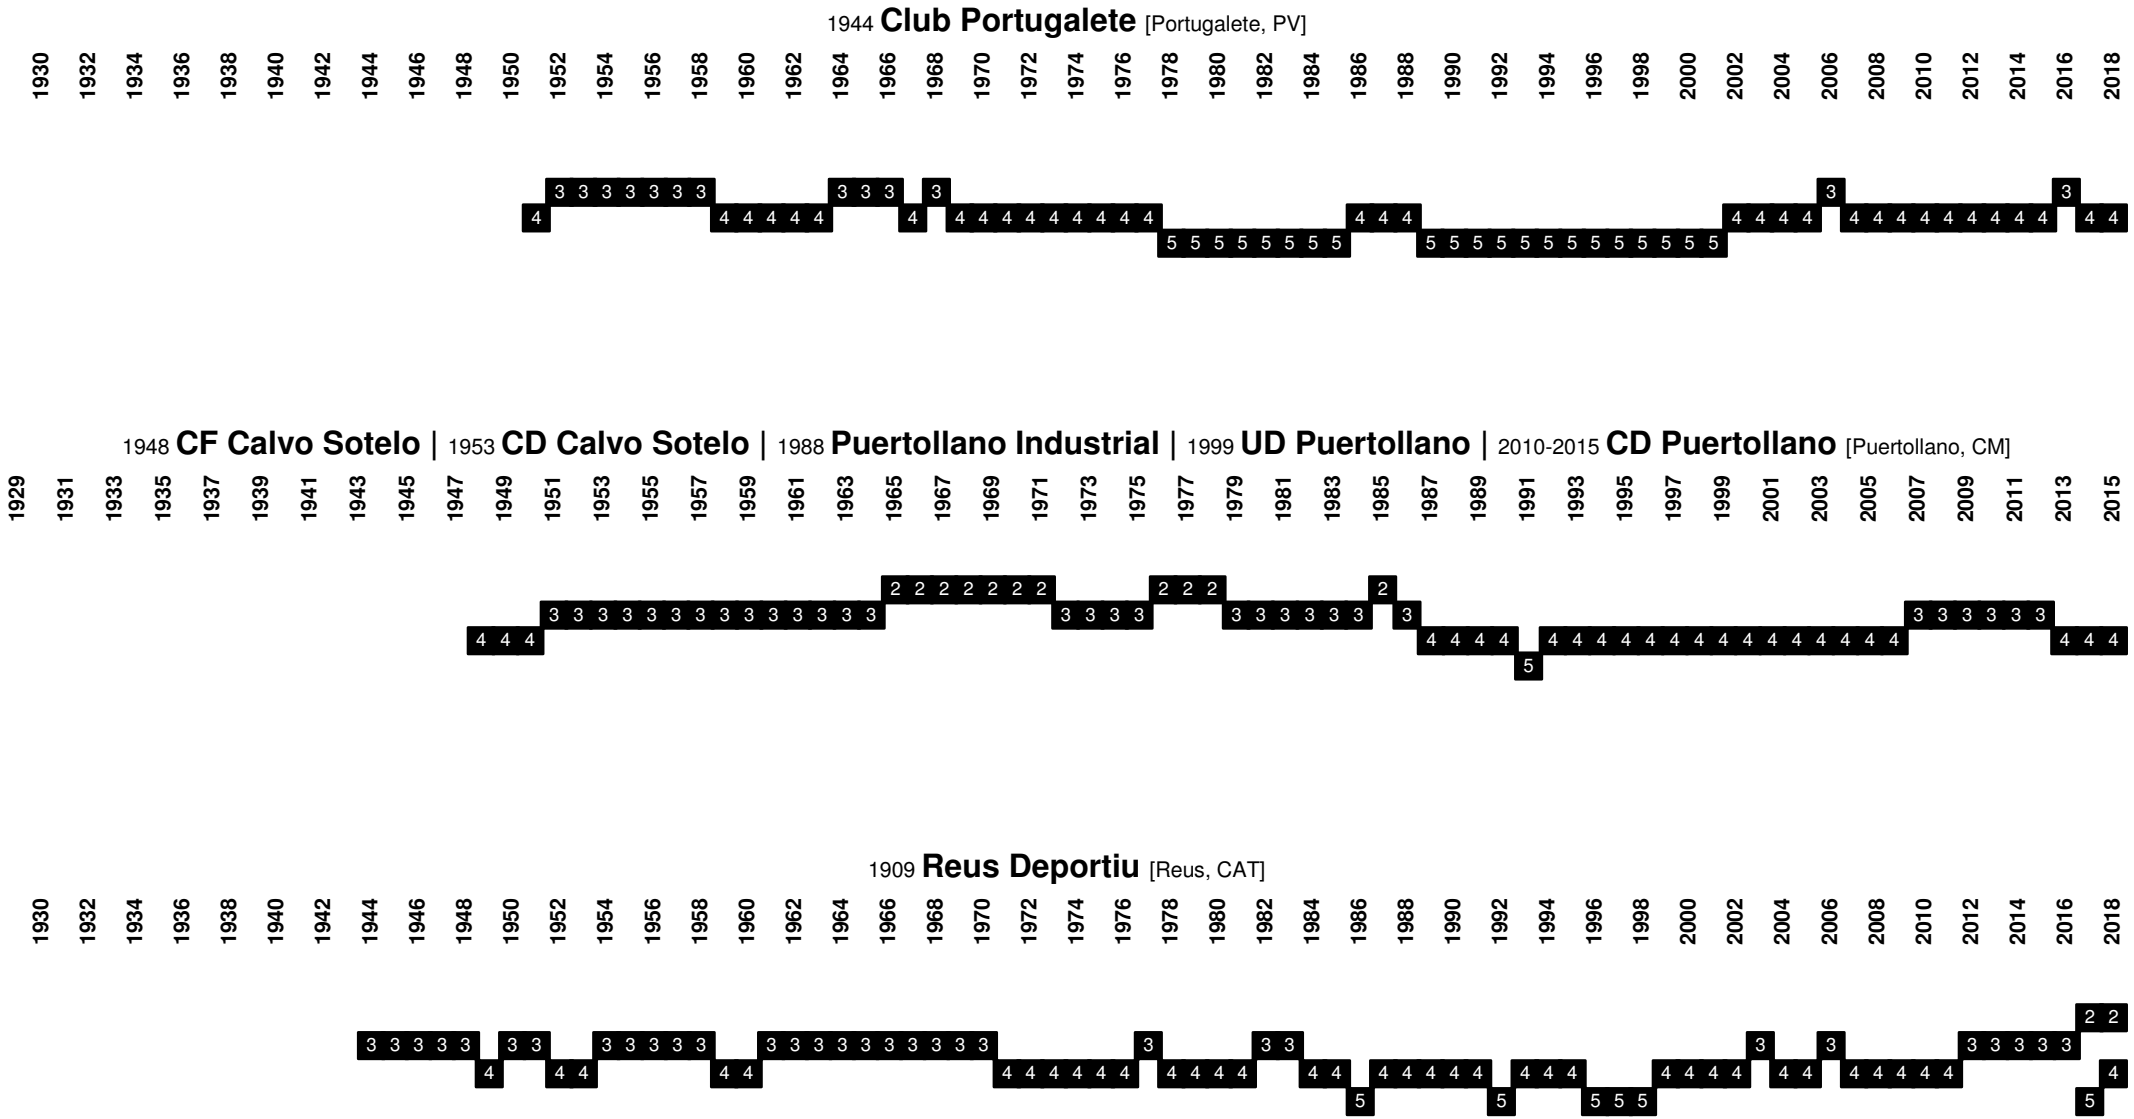

Spain - Divisional Movements

1916 **RCD Mallorca** [Palma de Mallorca, IB]

1961 **CDA Navacarnero** [Navacarnero, M]

1921 **UE Olot** [Olot, CAT]

Spain - Divisional Movements

Spain - Divisional Movements

Spain - Divisional Movements

1929 1931 1933 1935 1937 1939 1941 1943 1945 1947 1949 1951 1953 1955 1957 1959 1961 1963 1965 1967 1969 1971 1973 1975 1977 1979 1981 1983 1985 1987 1989 1991 1993 1995 1997 1999 2001 2003 2005 2007 2009 2011 2013

1975 **Cristo Olímpico** | 1988-2013 **CF Palencia** [Palencia, CM]

1942 **Atlético Baleares** [Palma de Mallorca, IB]

Spain - Divisional Movements

Spain - Divisional Movements

Spain - Divisional Movements

Spain - Divisional Movements

Spain - Divisional Movements

1909 **Real Sociedad San Sebastián** | 1931-1940 **Donostia FC** [San Sebastián, PV]

1971 **SS Reyes** [San Sebastián de los Reyes, M]

1924 **CD Mensajero** [Santa Cruz de La Palma, IC]