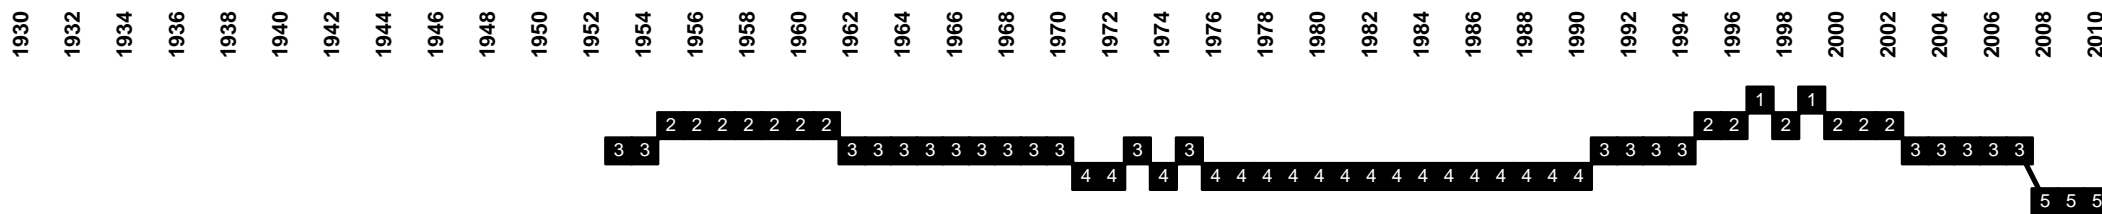

Spain - Divisional Movements

1924-2010 CF Extremadura [Almendralejo, EXT]