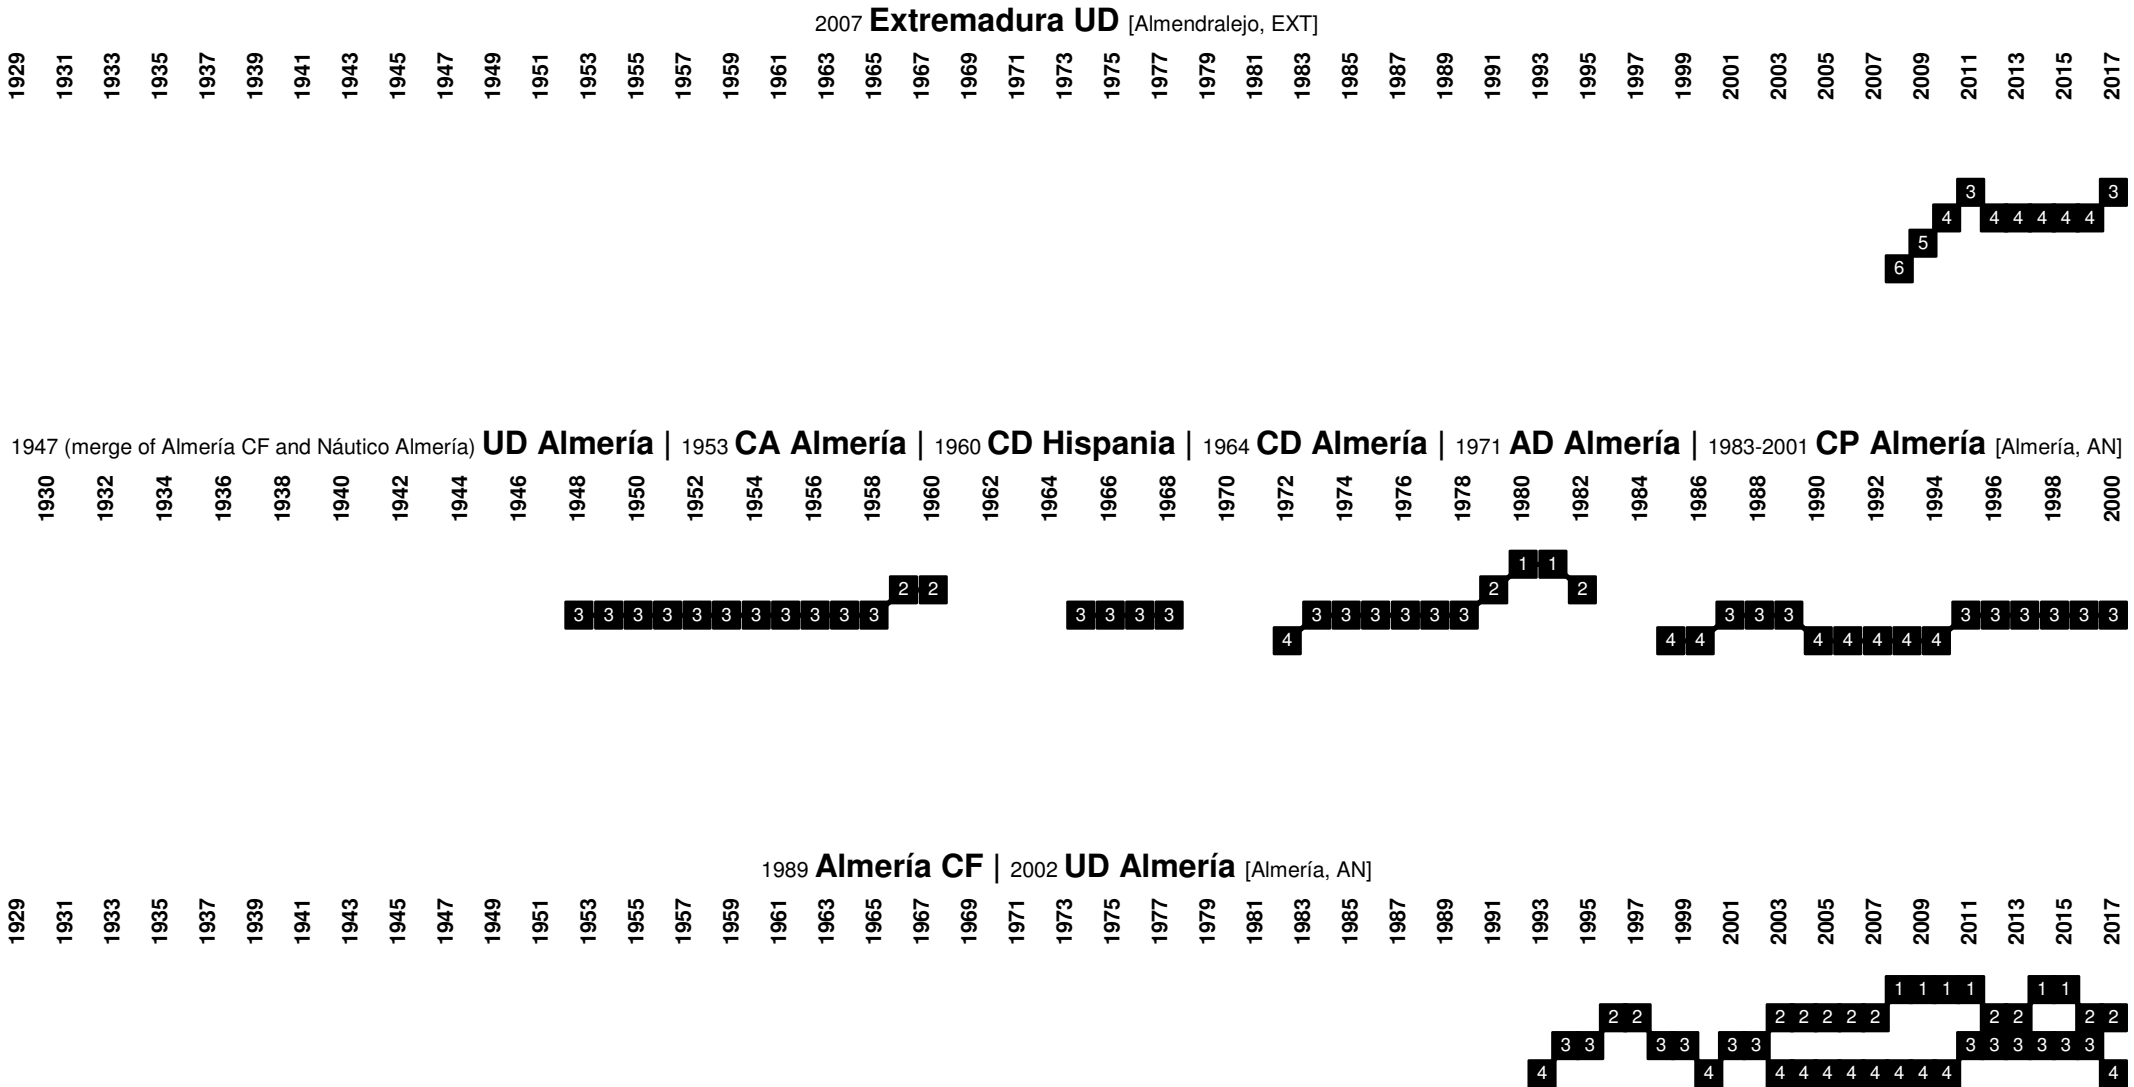

Spain - Divisional Movements

Spain - Divisional Movements

2004 **Trival Valderas** [Alcorcón, M]

1928 **CD Alcoyano** [Alcoy, CV]

1941 **Algeciras CF** [Algeciras, AN]

Spain - Divisional Movements

1918-2014 **Alicante CF** [Alicante, CV]

1914 **Hércules CF** [Alicante, CV]

1924-2010 **CF Extremadura** [Almendralejo, EXT]

Spain - Divisional Movements

Spain - Divisional Movements

Spain - Divisional Movements

1968 **Arroyo CP** [Arroyo de la Luz, EXT]

Spain - Divisional Movements

Spain - Divisional Movements

Spain - Divisional Movements

Spain - Divisional Movements

Spain - Divisional Movements

1928 **Córdoba RFC** | 1939 **CD Córdoba** | 1944-1954 **RCD Córdoba** [Córdoba, AN]

Spain - Divisional Movements

Spain - Divisional Movements

Spain - Divisional Movements

Spain - Divisional Movements

Spain - Divisional Movements

Spain - Divisional Movements

1912 **Sportiva Emeritense** | 1920 **Club Catalanes** | 1921 **Club Emerita** | 1939 **SD Emeritense** | 1966 **Mérida Industrial** | 1985 **CP Mérida** | 1990 **Mérida UD** | 2013 **Mérida AD** [Mérida, EXT]