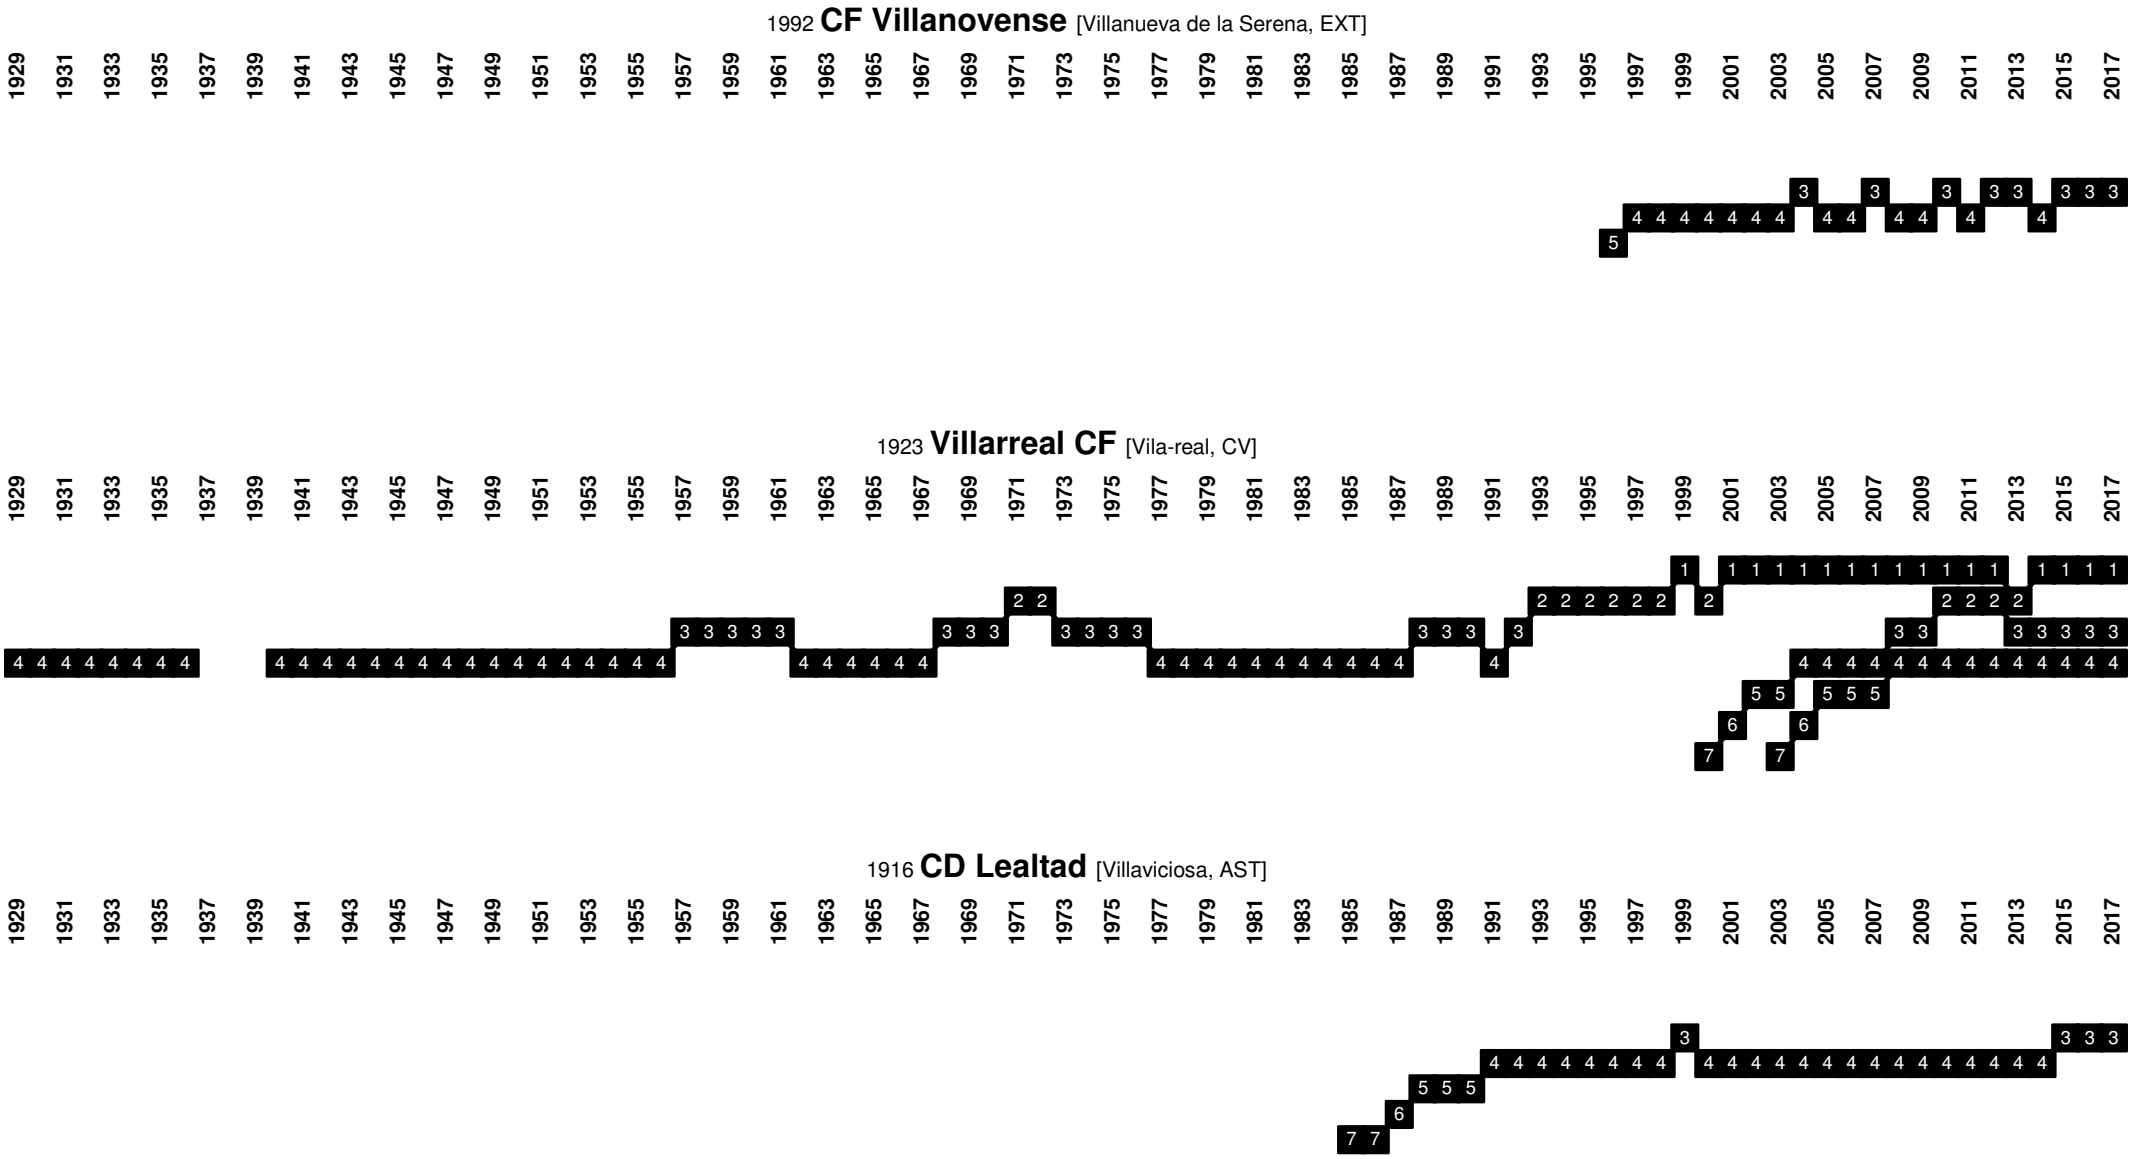

Spain - Divisional Movements

Spain - Divisional Movements

Spain - Divisional Movements

Spain - Divisional Movements

Spain - Divisional Movements

Spain - Divisional Movements

1912 **Sportiva Emeritense** | 1920 **Club Catalanes** | 1921 **Club Emerita** | 1939 **SD Emeritense** | 1966 **Mérida Industrial** | 1985 **CP Mérida** | 1990 **Mérida UD** | 2013 **Mérida AD** [Mérida, EXT]

1924 **CD Mensajero** [Santa Cruz de La Palma, IC]

Spain - Divisional Movements

Spain - Divisional Movements

Spain - Divisional Movements

Spain - Divisional Movements

2011 **CF Talavera de la Reina** (merge of CD San Prudencio and Real Talavera CD) [Talavera de la Reina, CM]

1914 **CGimnàstic de Tarragona** [Tarragona, CAT]

1906 **Terrassa FC** [Terrassa, CAT]

Spain - Divisional Movements

Spain - Divisional Movements

Spain - Divisional Movements

Spain - Divisional Movements

Spain - Divisional Movements

Spain - Divisional Movements