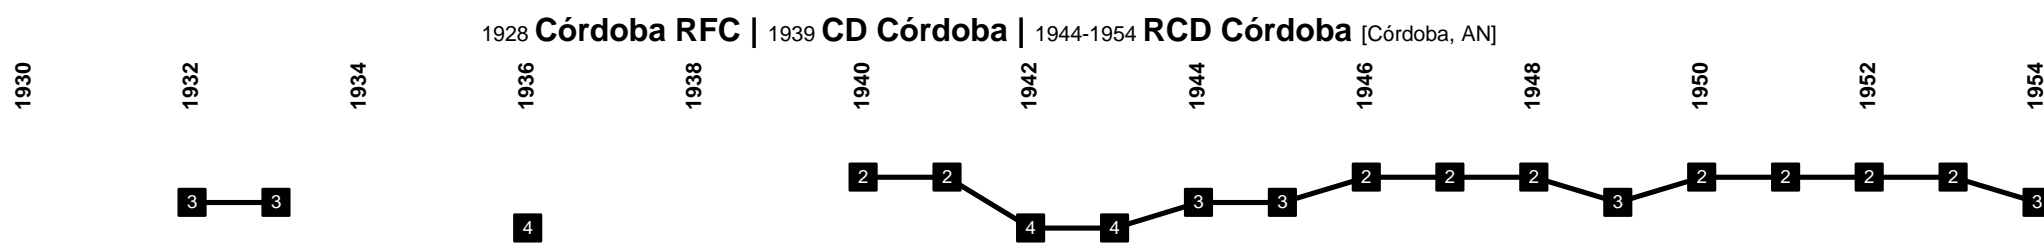

Spain - Divisional Movements