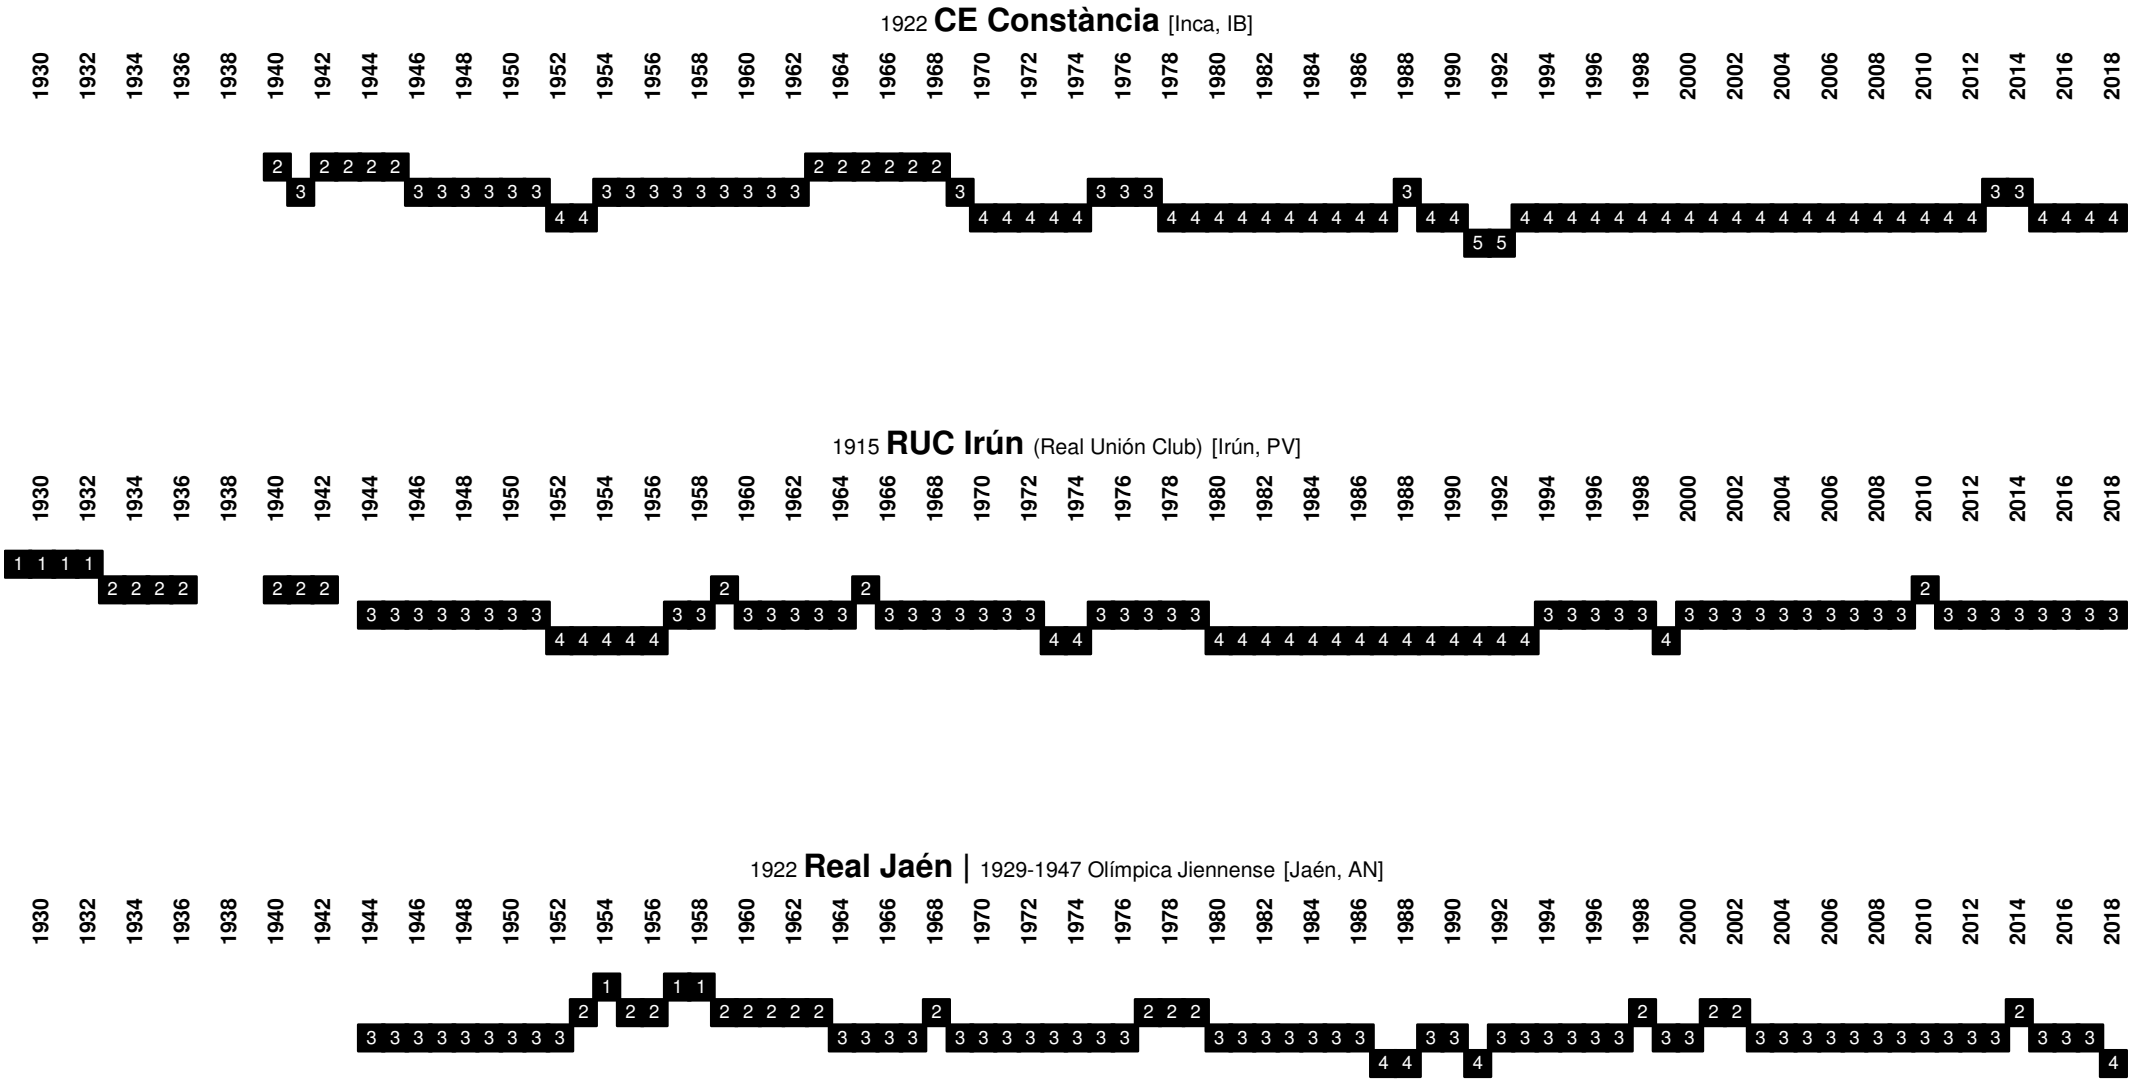

Spain - Divisional Movements