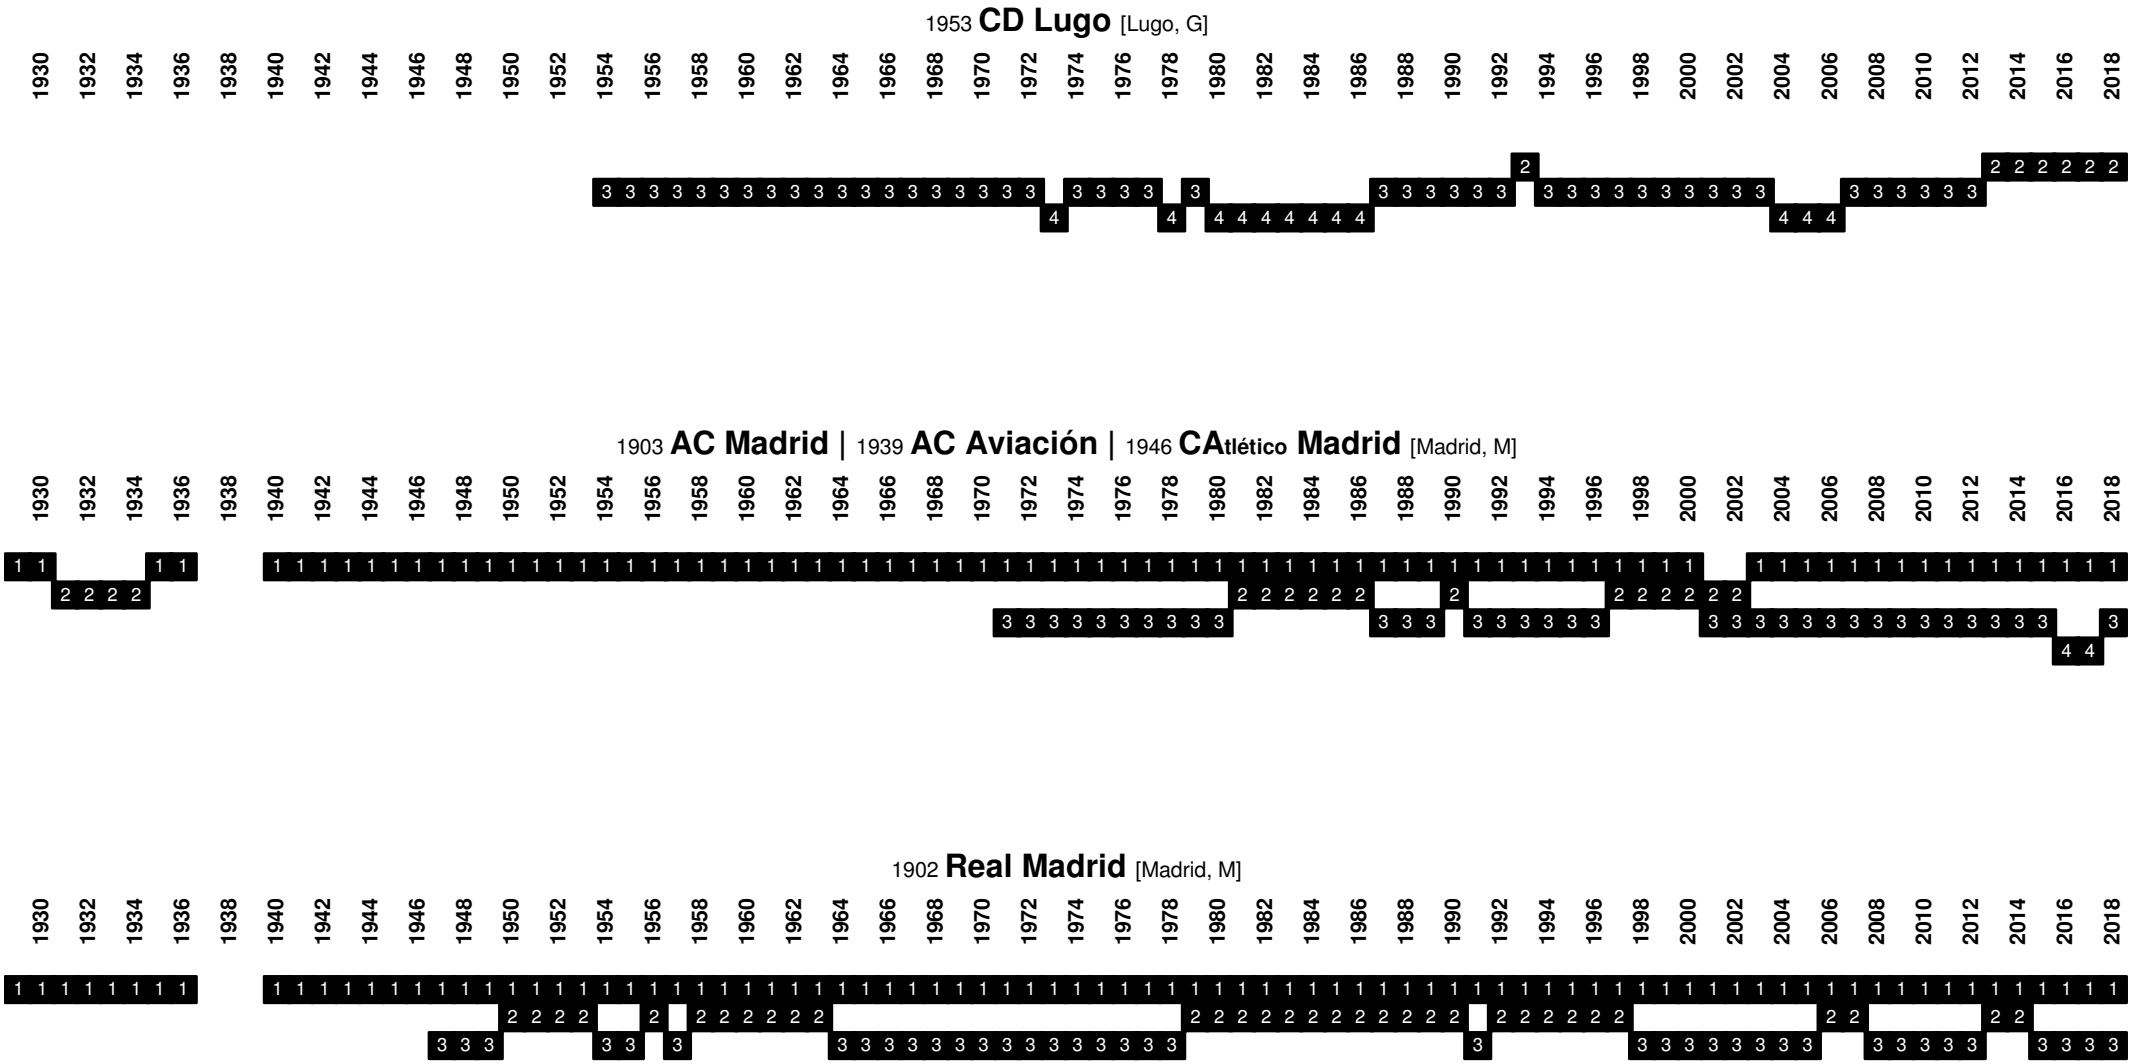

Spain - Divisional Movements

Spain - Divisional Movements

Spain - Divisional Movements

2012 CF Lorca Deportiva [Lorca, MU]

2002-2012 Lorca Deportiva CF [Lorca, MU]

1936 Club Marino de Luanco [Luanco, AST]

Spain - Divisional Movements

Spain - Divisional Movements

Spain - Divisional Movements

Spain - Divisional Movements

1984 **Atlético Mancha Real** [Mancha Real, AN]

1947 **CA Marbella** | 1997 **UD Marbella** | 2013 **Marbella FC** [Marbella, AN]