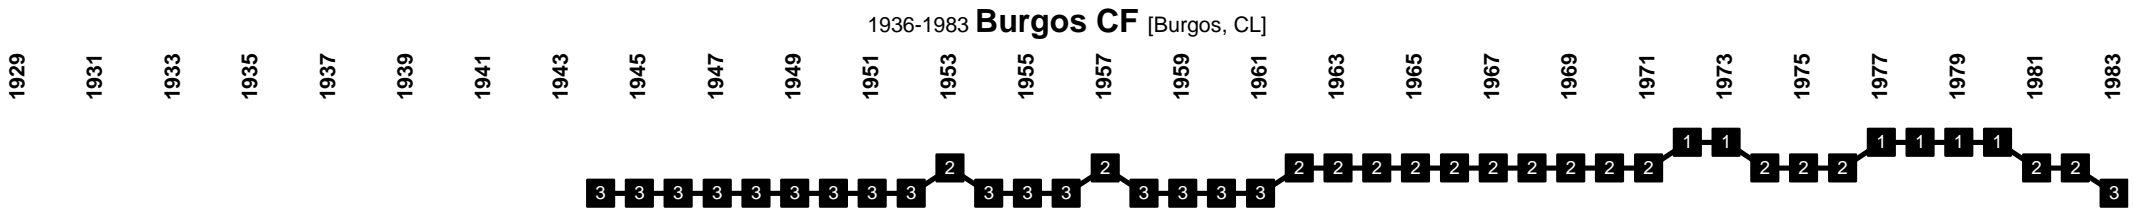

Spain - Divisional Movements