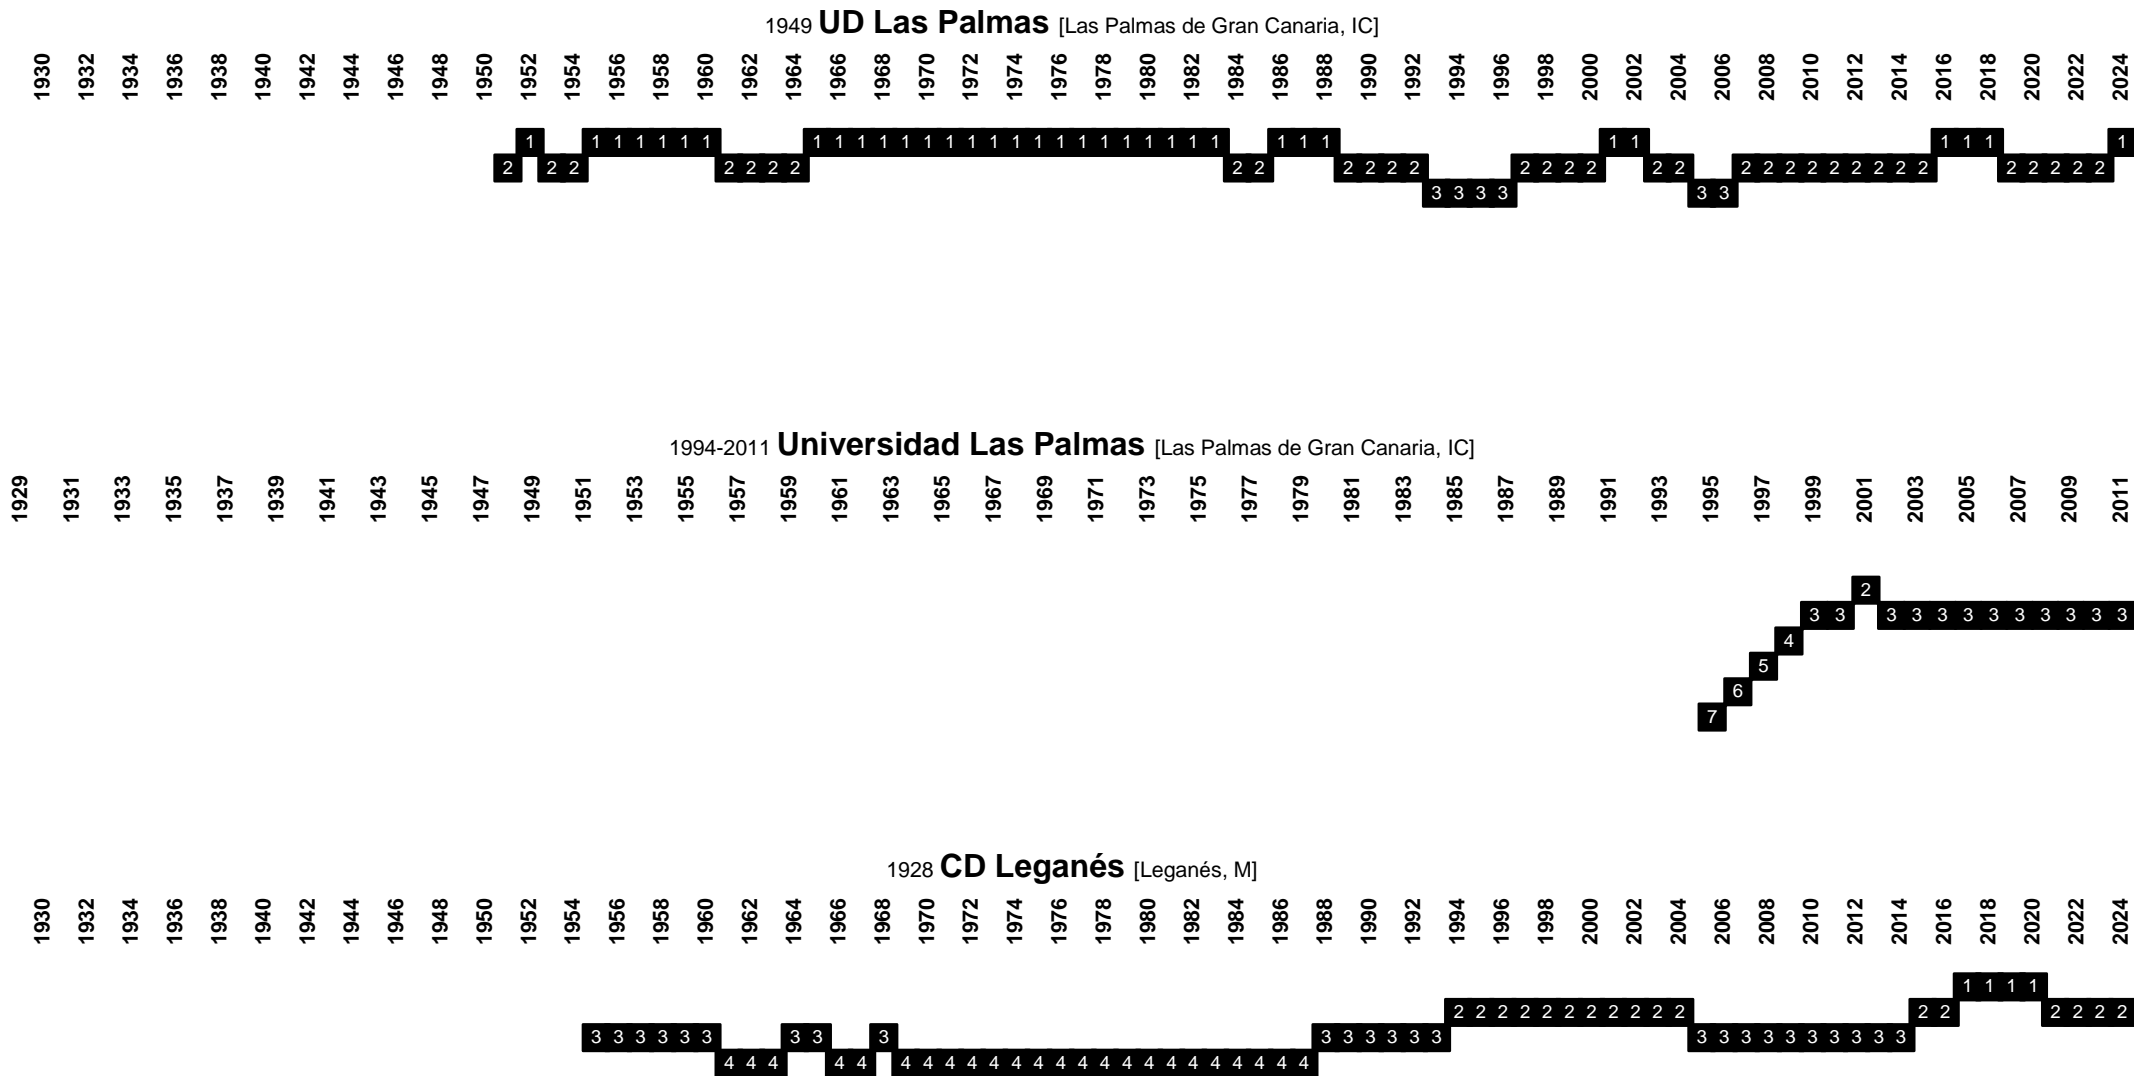

1889 **RCR Recreativo Huelva** (Recreativo) | 1939/40 **Onuba FC** [Huelva, AN]

1960 **SD Huesca** [Huesca, AR]

2015 **UD Ibiza** [Ibiza, IB]

Spain - Divisional Movements

Spain - Divisional Movements

Spain - Divisional Movements

Spain - Divisional Movements

Spain - Divisional Movements

Spain - Divisional Movements

Spain - Divisional Movements

1909 **SG Linarense** | 1920 **Linares FC** | 1929 **Gimnástica Linarense** | 1940 **Linares Deportivo** | 1946 **Atlético Linares** | 1952 **CD Linares** | 1960 **Linares CF** | 1990 **CD Linares** | 2009 **Linares Deportivo** [Linares, AN]