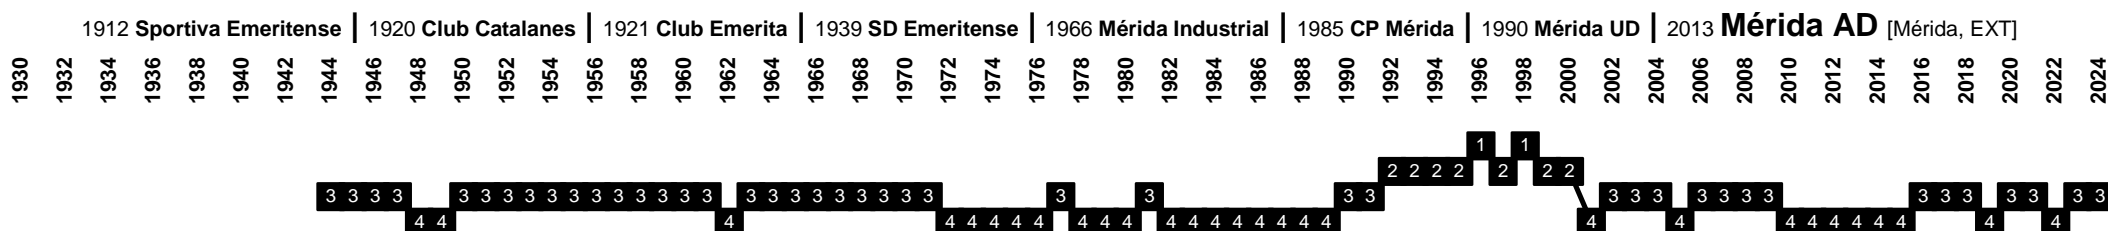

Spain - Divisional Movements