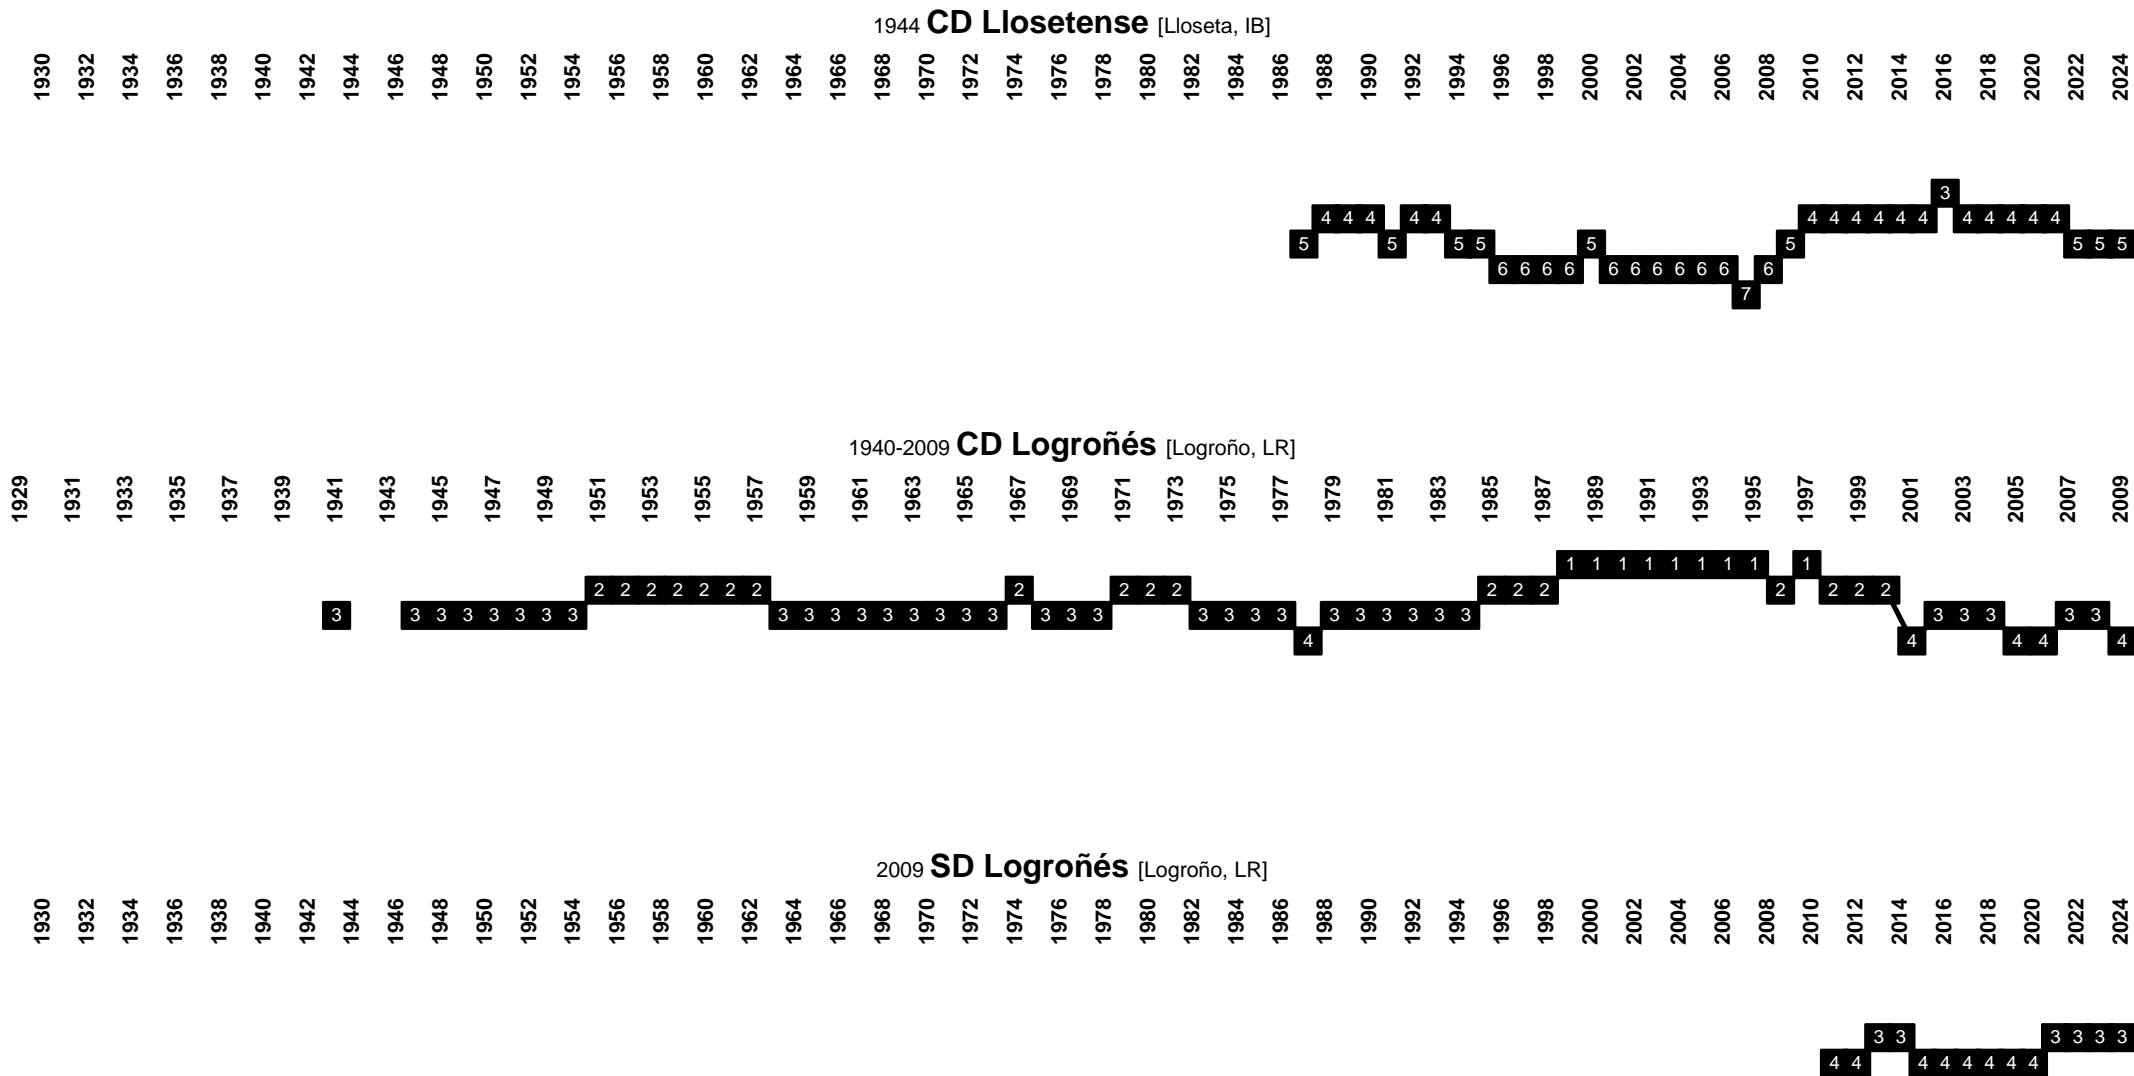

Spain - Divisional Movements