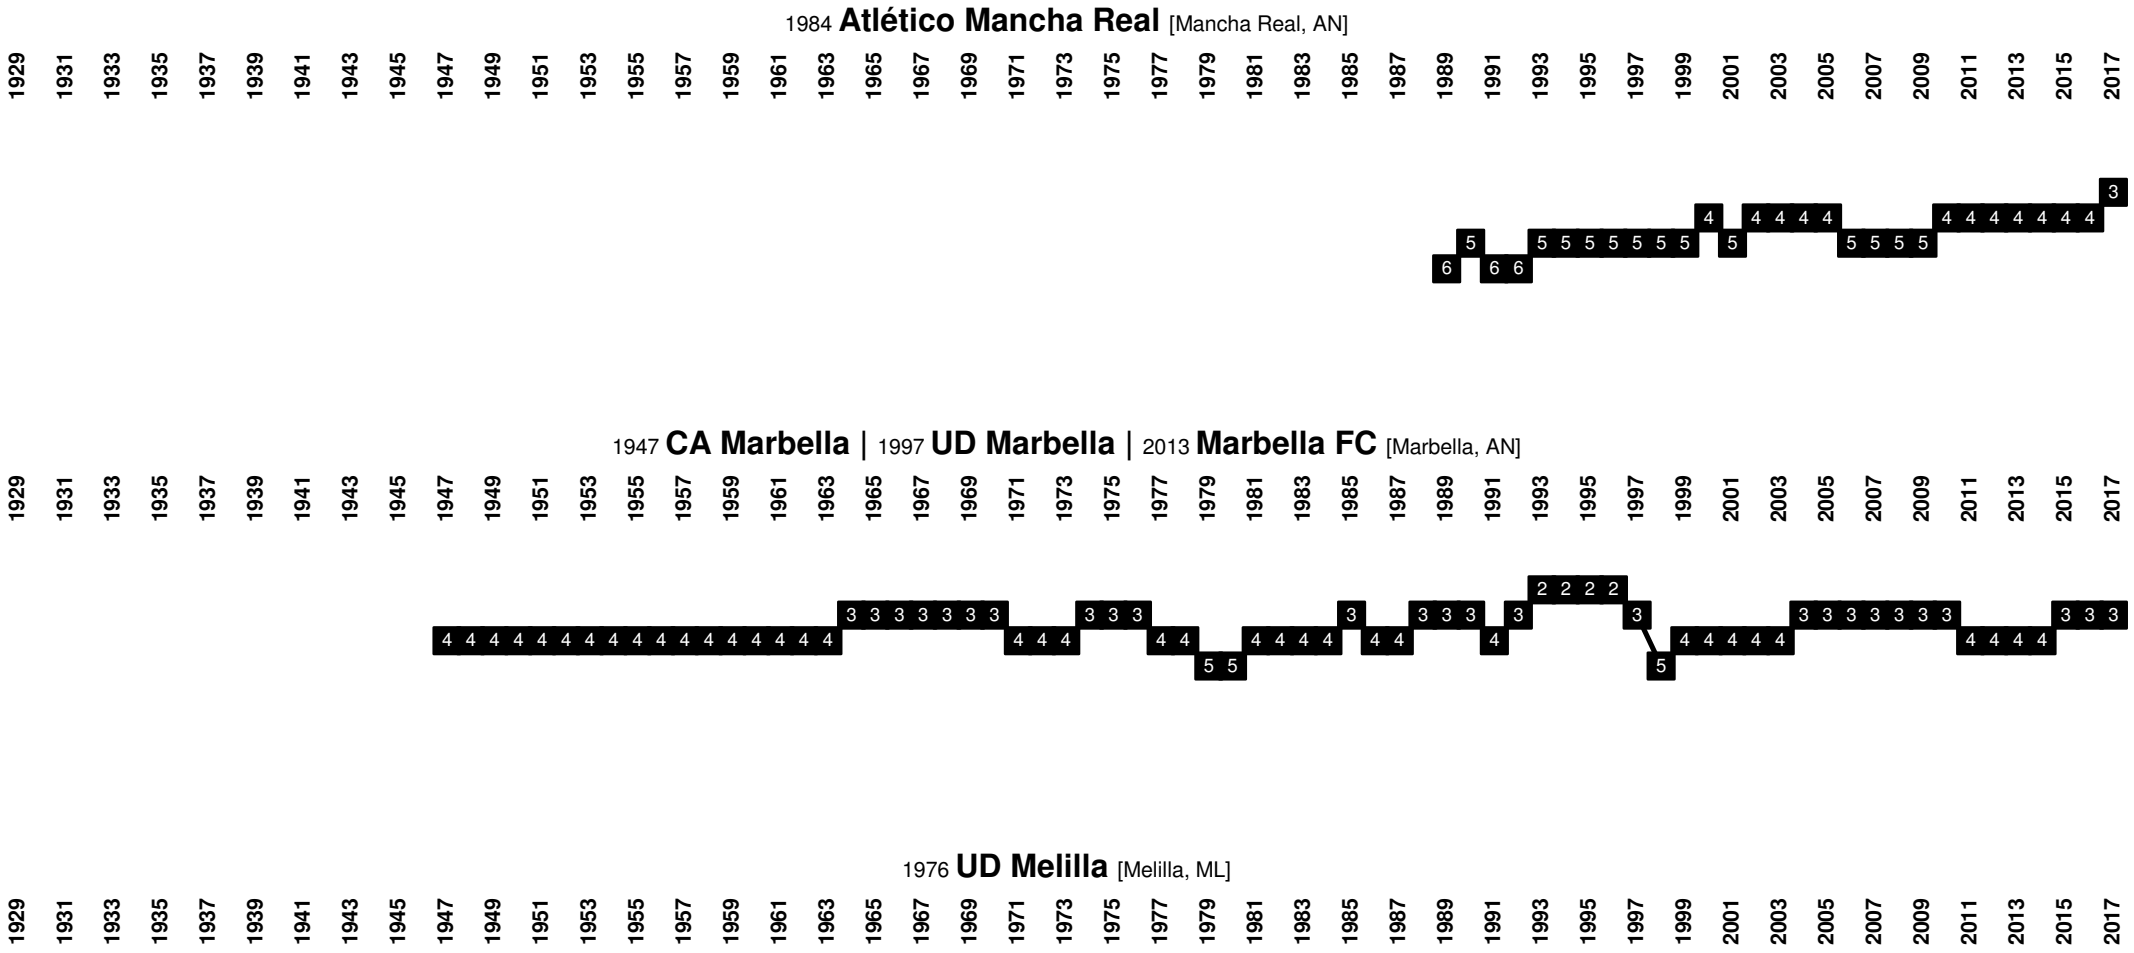

Spain - Divisional Movements