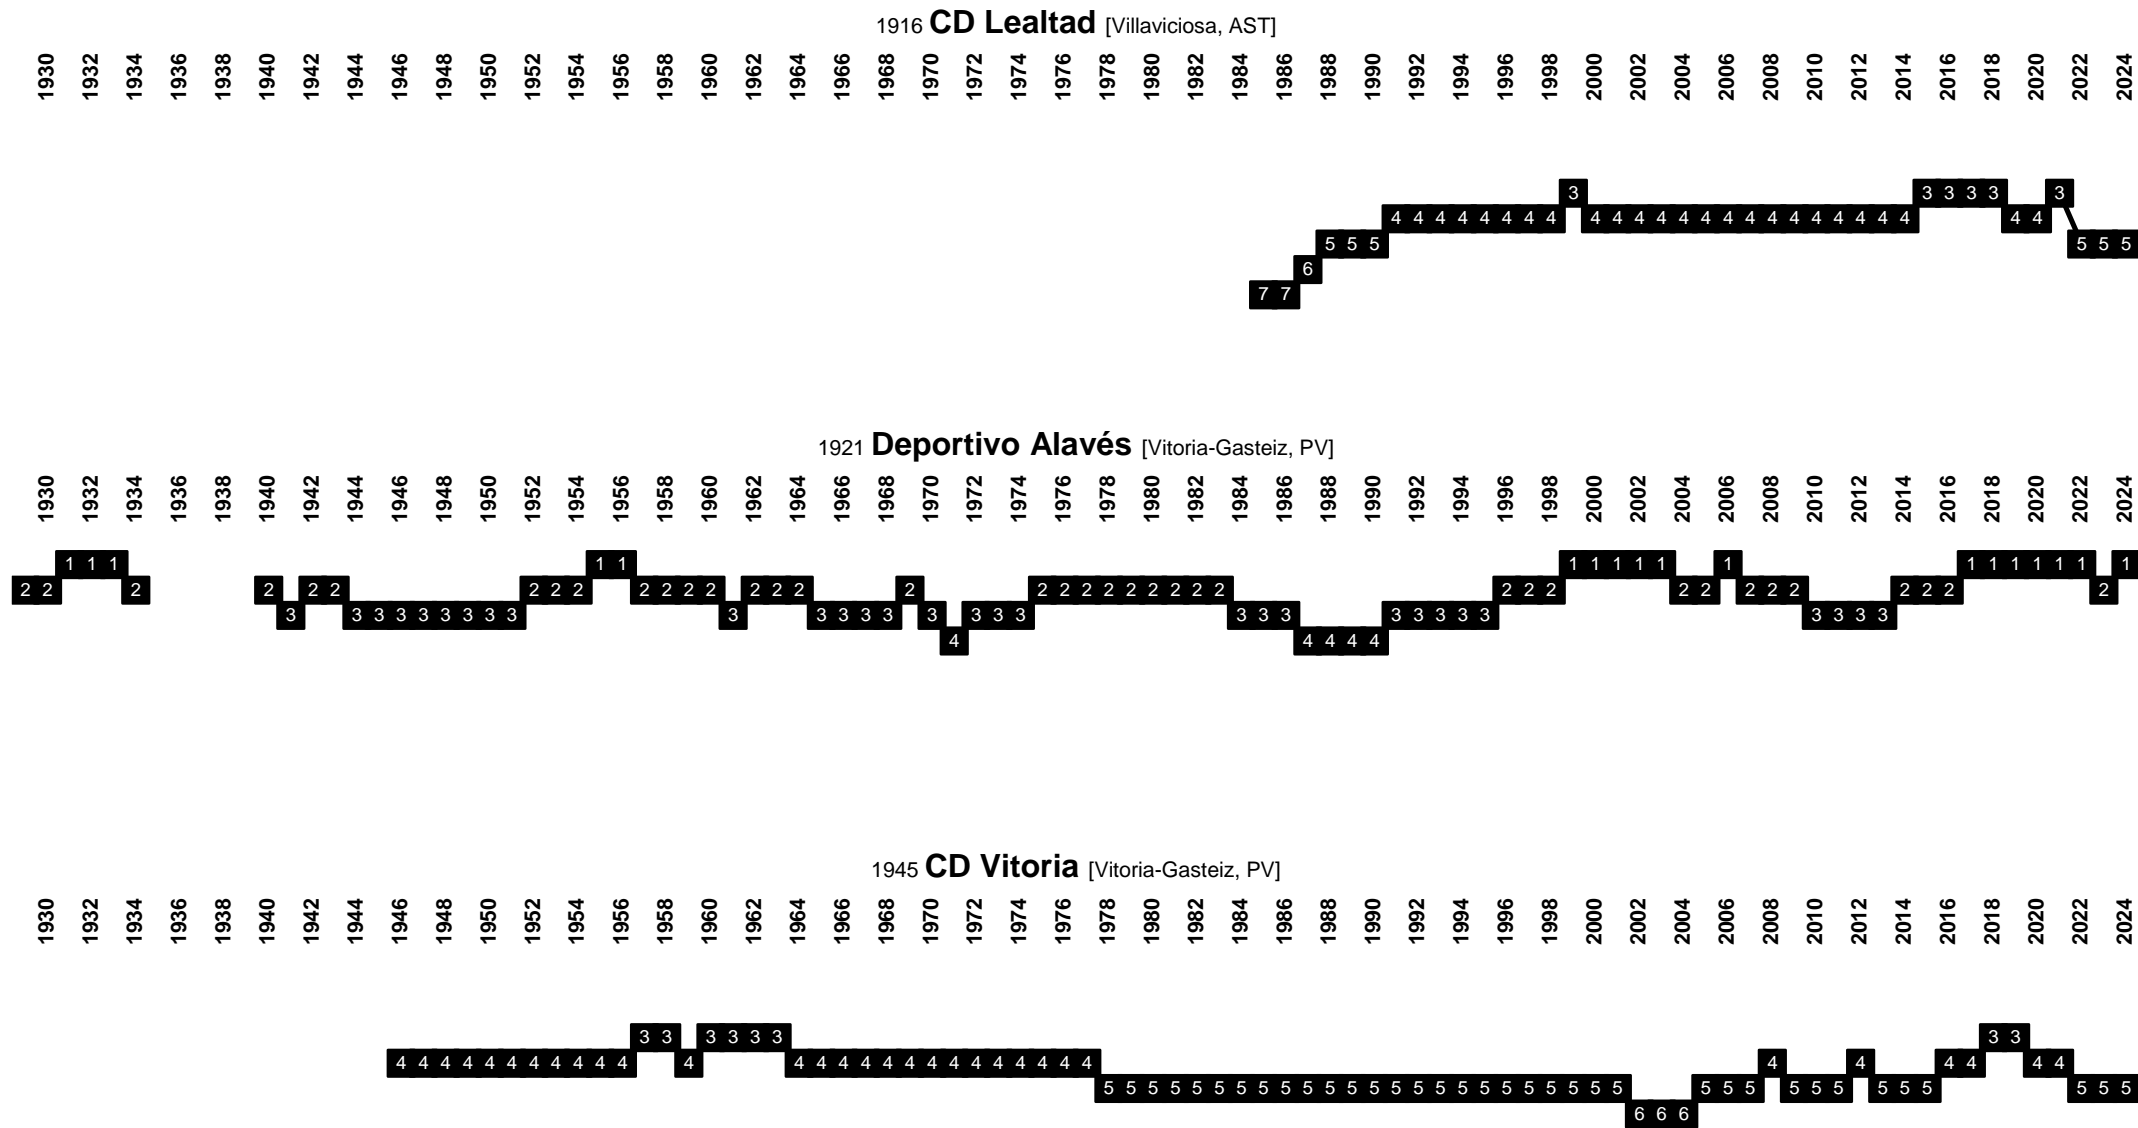

Spain - Divisional Movements