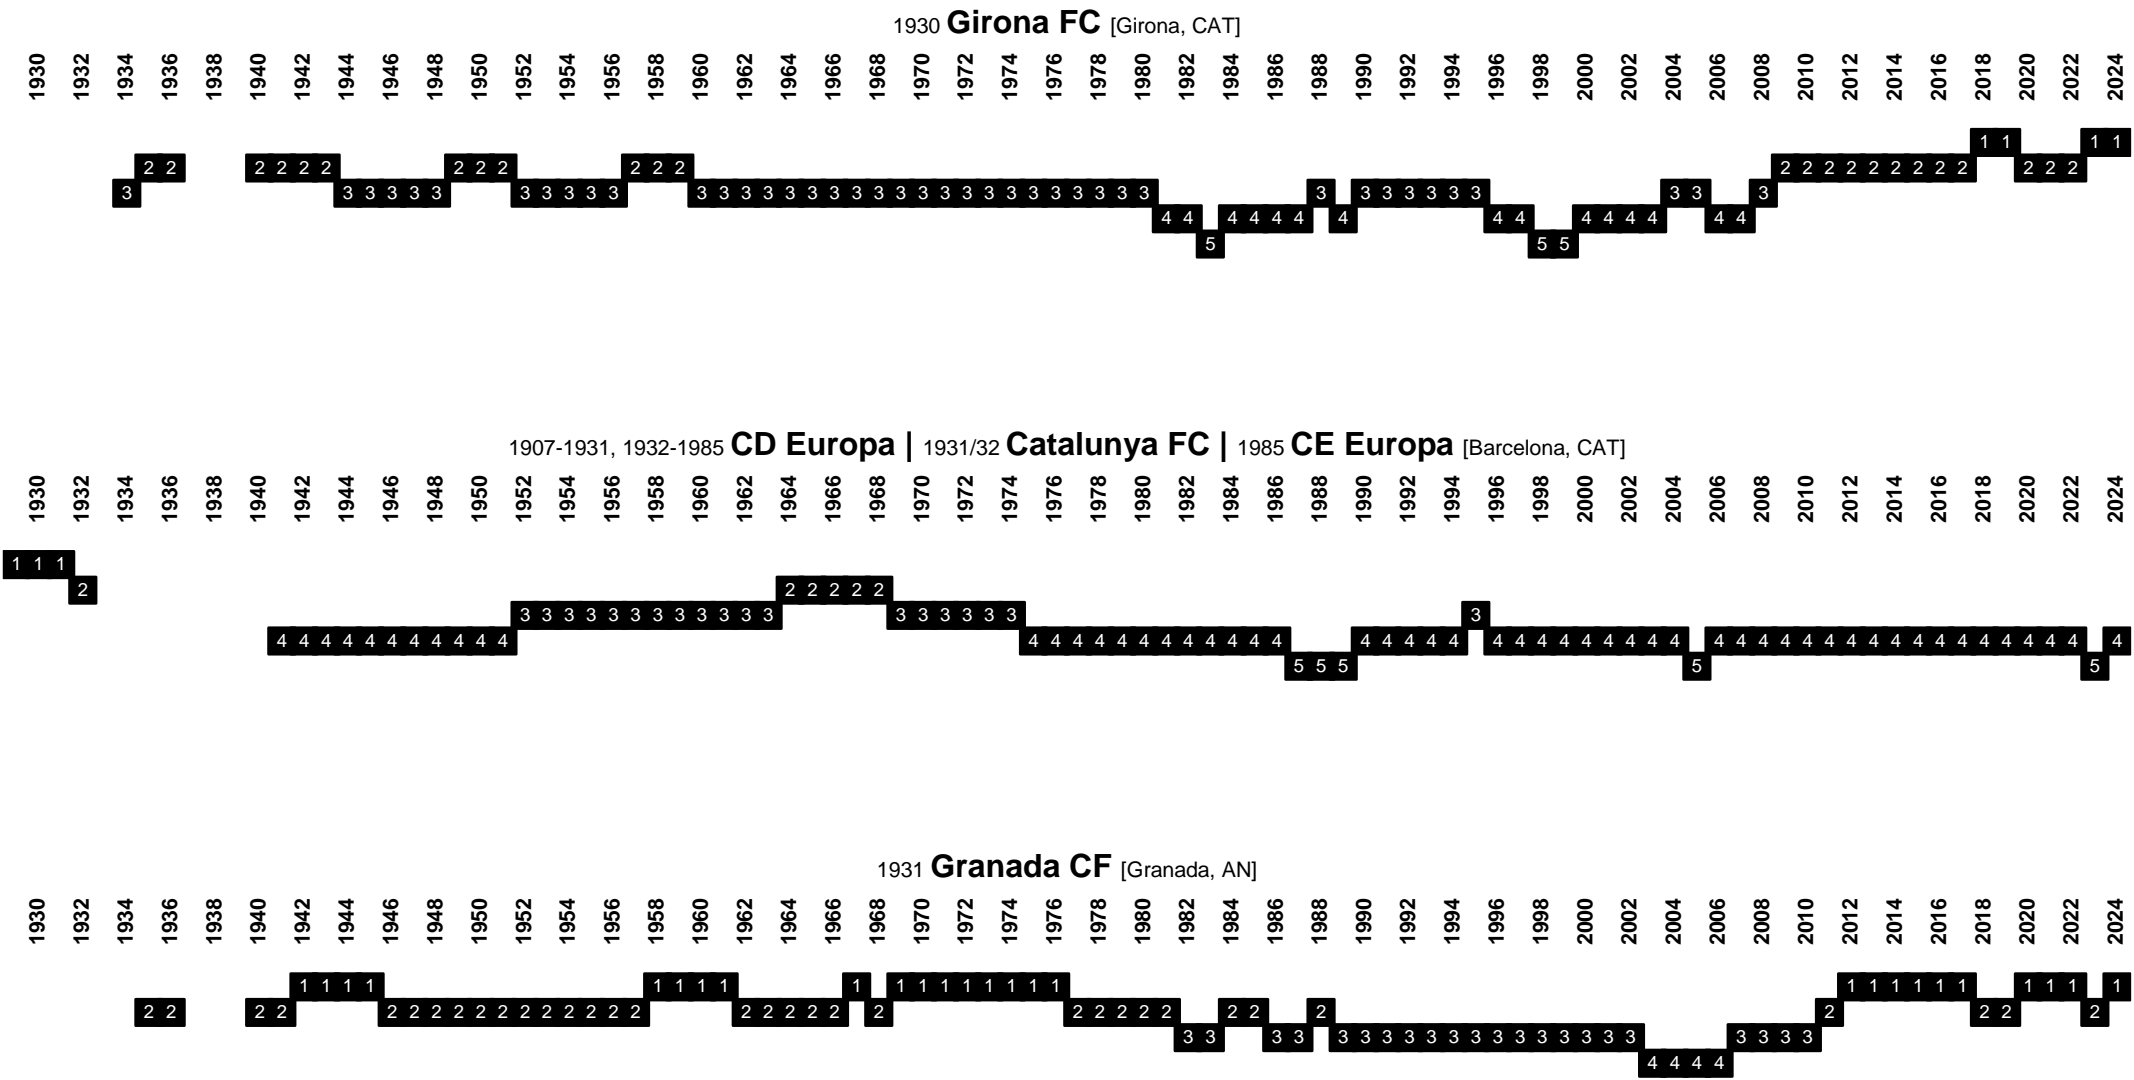

Spain - Divisional Movements

Spain - Divisional Movements

1975 **CF Fuenlabrada** [Fuenlabrada, M]

1922 **SD Gernika** [Gernika, PV]

1983 **Getafe CF** [Getafe, M]

Spain - Divisional Movements

Spain - Divisional Movements