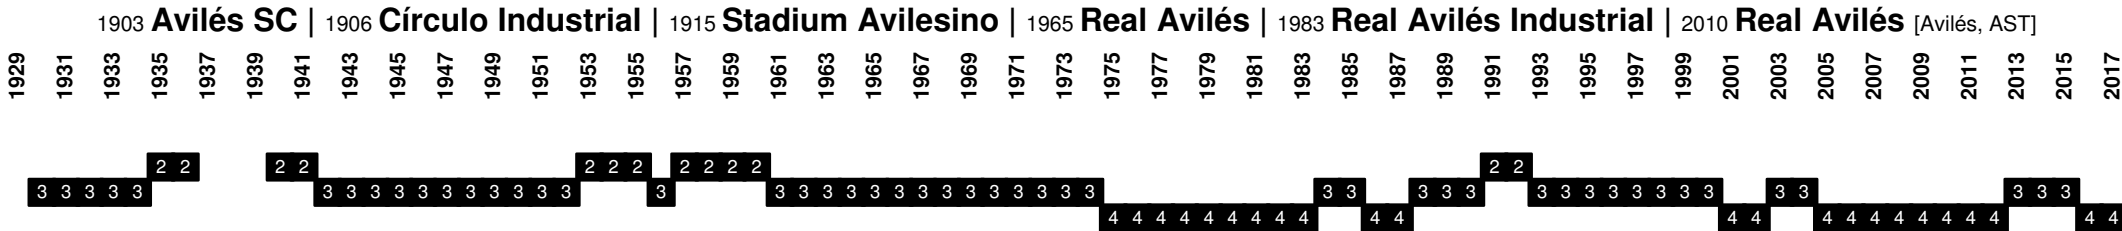

Spain - Divisional Movements