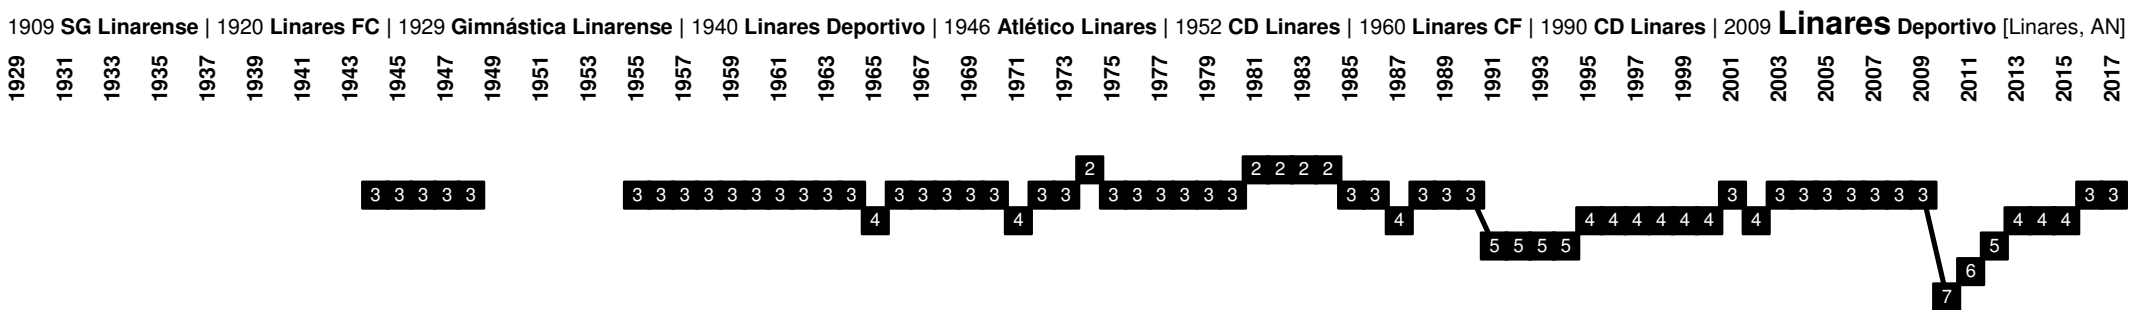

Spain - Divisional Movements