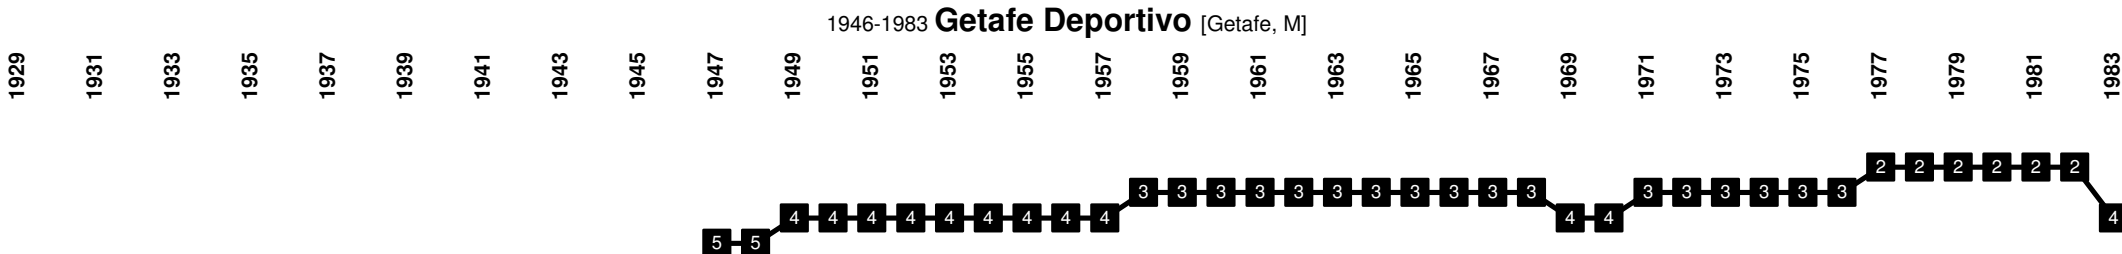

Spain - Divisional Movements

Spain - Divisional Movements

1922 CF Gavà [Gavà, CAT]

1922 SD Gernika [Gernika, PV]

1983 Getafe CF [Getafe, M]

Spain - Divisional Movements

Spain - Divisional Movements

Spain - Divisional Movements