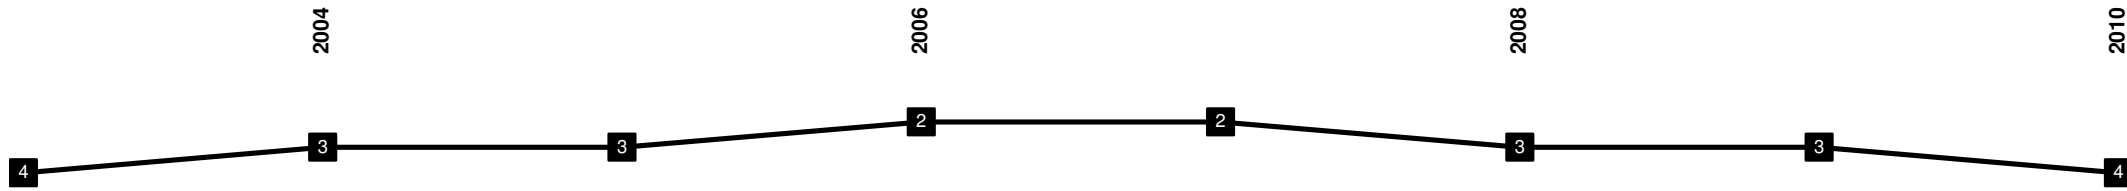

2002-2012 Lorca Deportiva CF [Lorca, MU]