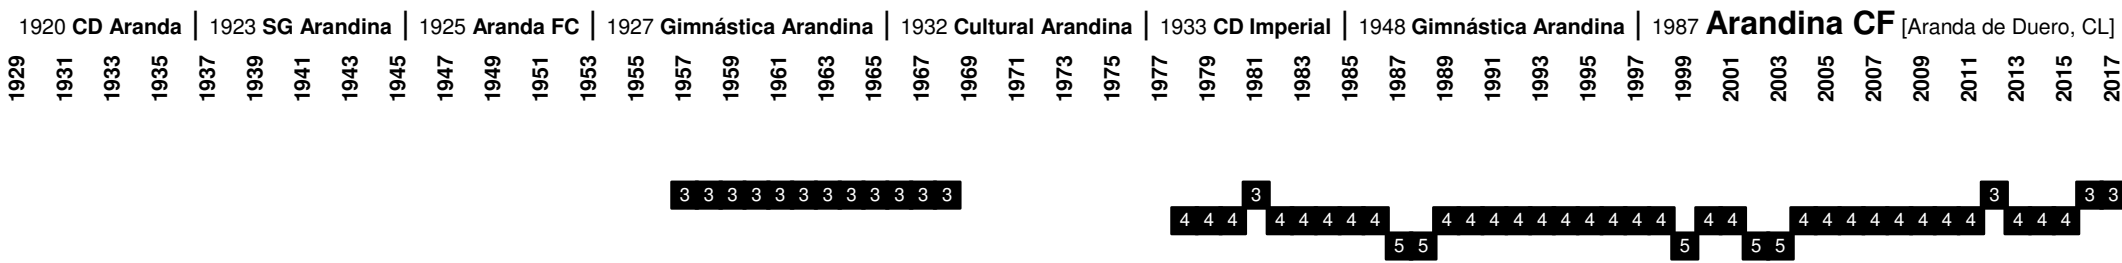

1914 **Hércules CF** [Alicante, CV]

1924-2010 **CF Extremadura** [Almendralejo, EXT]

Spain - Divisional Movements

Spain - Divisional Movements

Spain - Divisional Movements

1968 **Arroyo CP** [Arroyo de la Luz, EXT]

Spain - Divisional Movements

Spain - Divisional Movements

Spain - Divisional Movements

Spain - Divisional Movements

Spain - Divisional Movements

1928 **Córdoba RFC** | 1939 **CD Córdoba** | 1944-1954 **RCD Córdoba** [Córdoba, AN]