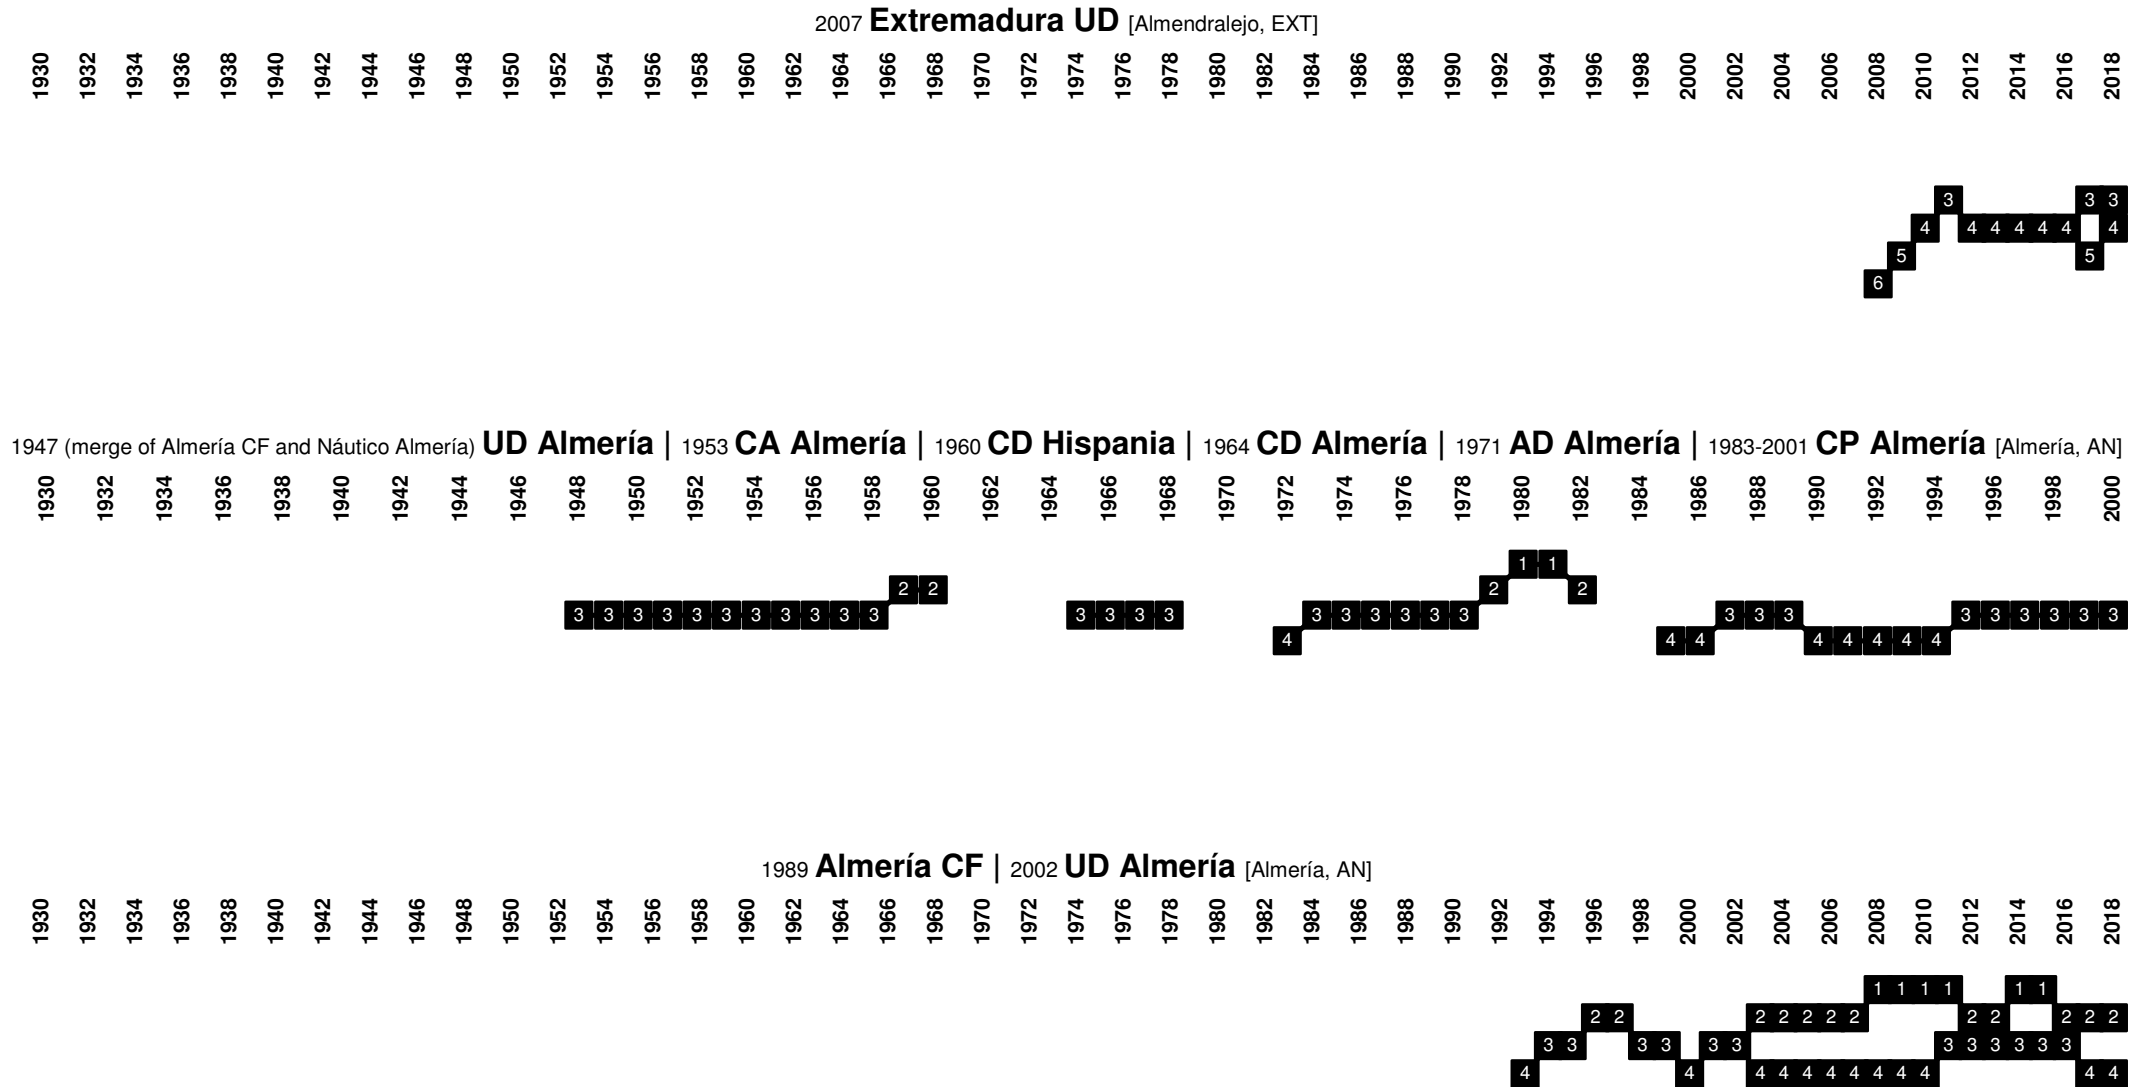

Spain - Divisional Movements

Spain - Divisional Movements

Spain - Divisional Movements

Spain - Divisional Movements

Spain - Divisional Movements

1925 **SD Amorebieta** [Amorebieta-Etxano, PV]

1920 **CD Aranda** | 1923 **SG Arandina** | 1925 **Aranda FC** | 1927 **Gimnástica Arandina** | 1932 **Cultural Arandina** | 1933 **CD Imperial** | 1948 **Gimnástica Arandina** | 1987 **Arandina CF** [Aranda de Duero, CL]

1993 **UD Mutilvera** [Aranguren, NA]

Spain - Divisional Movements

1968 **Arroyo CP** [Arroyo de la Luz, EXT]

1930 1932 1934 1936 1938 1940 1942 1944 1946 1948 1950 1952 1954 1956 1958 1960 1962 1964 1966 1968 1970 1972 1974 1976 1978 1980 1982 1984 1986 1988 1990 1992 1994 1996 1998 2000 2002 2004 2006 2008 2010 2012 2014 2016 2018

Spain - Divisional Movements

Spain - Divisional Movements

Spain - Divisional Movements

Spain - Divisional Movements

Spain - Divisional Movements

Spain - Divisional Movements

1919 **CD Cacereño** | 1980 **CP Cacereño** [Cáceres, EXT]