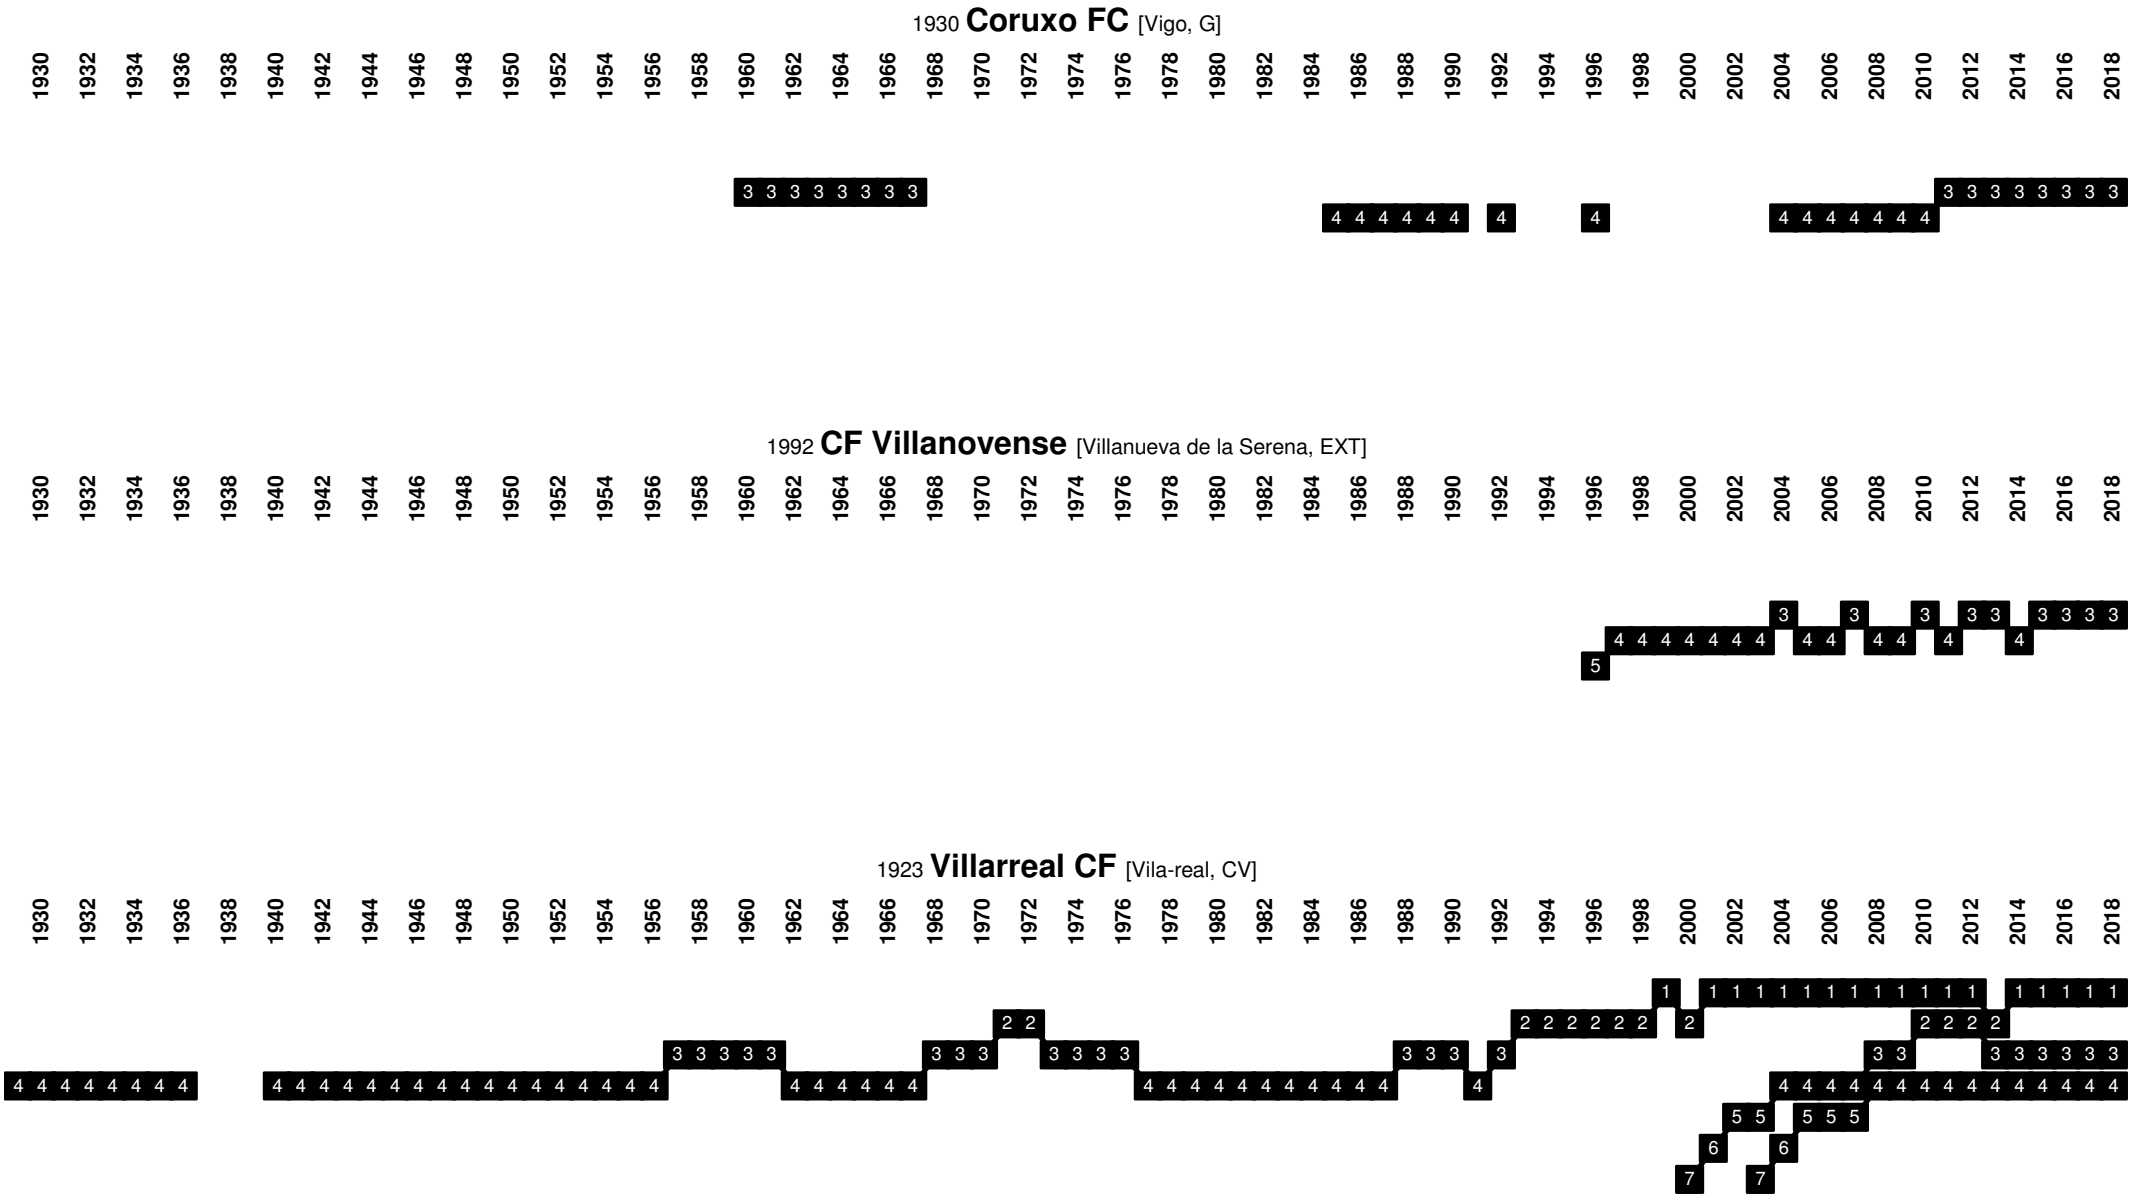

Spain - Divisional Movements