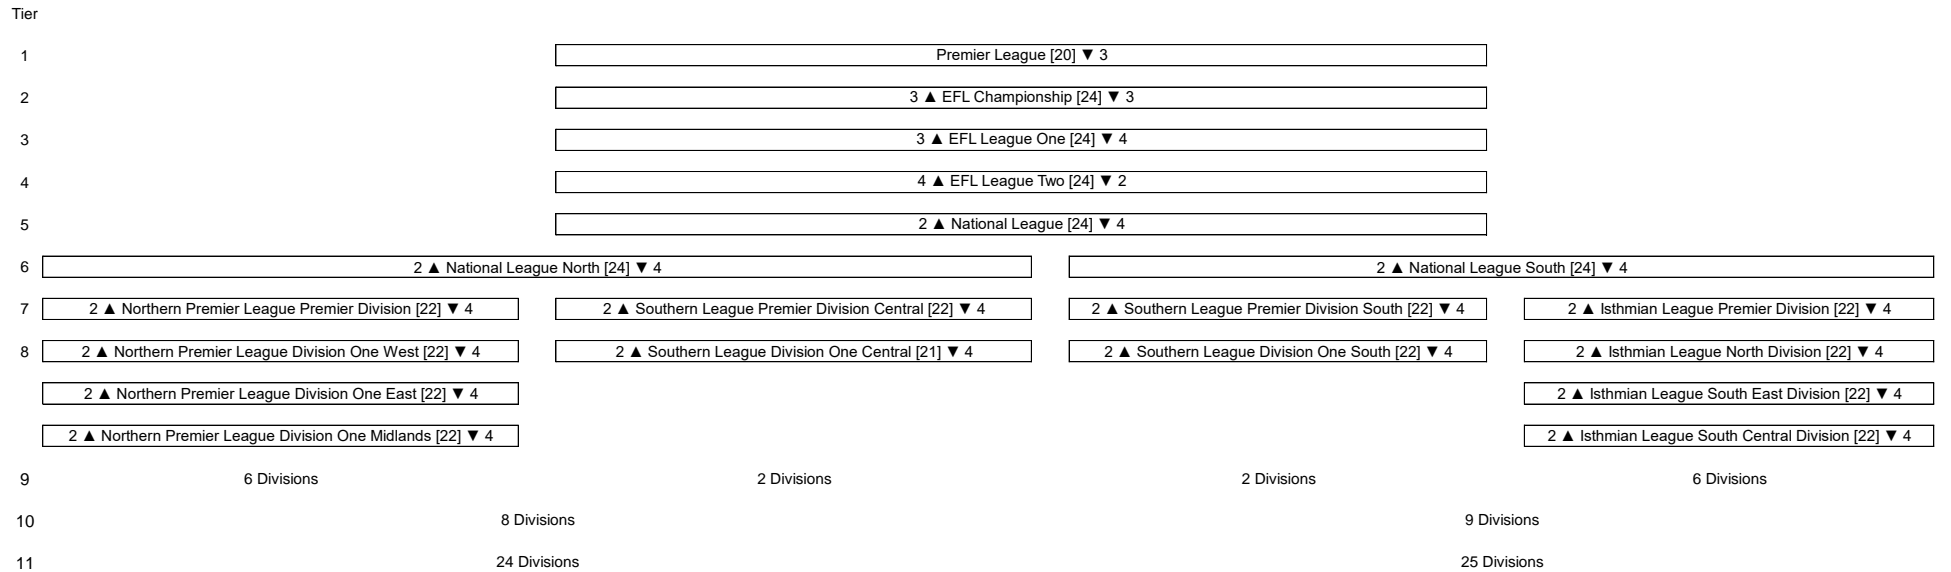

England - League Pyramid

▲ = Promotion ▼ = Relegation [] = Number of Clubs

© by Soccer Library