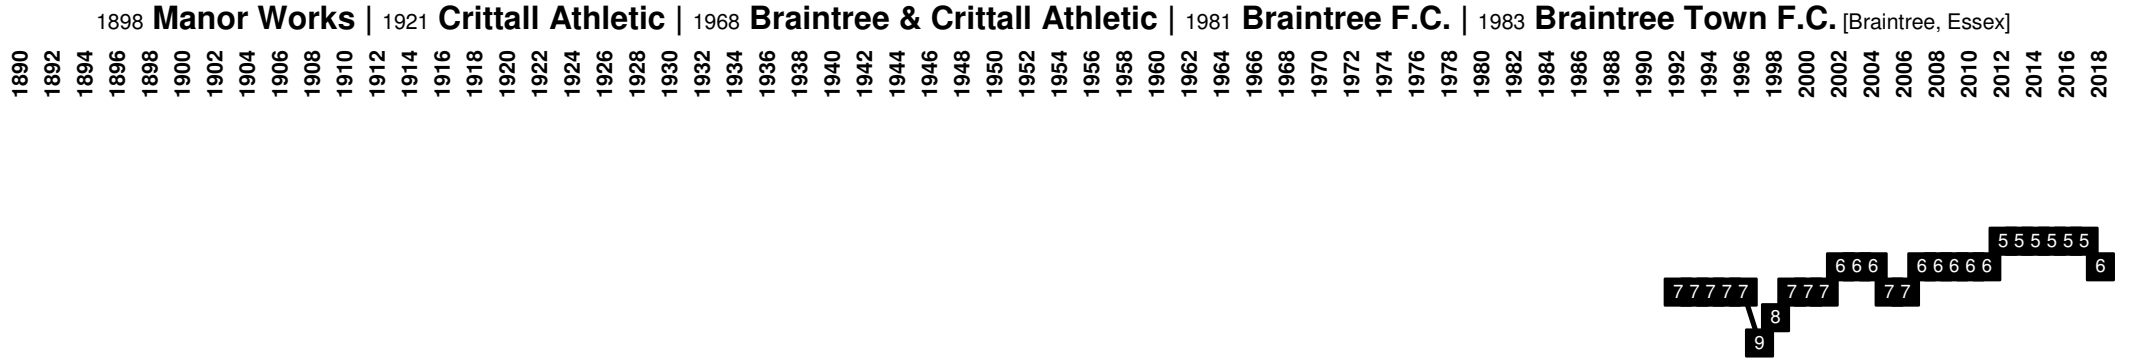

England - Divisional Movements