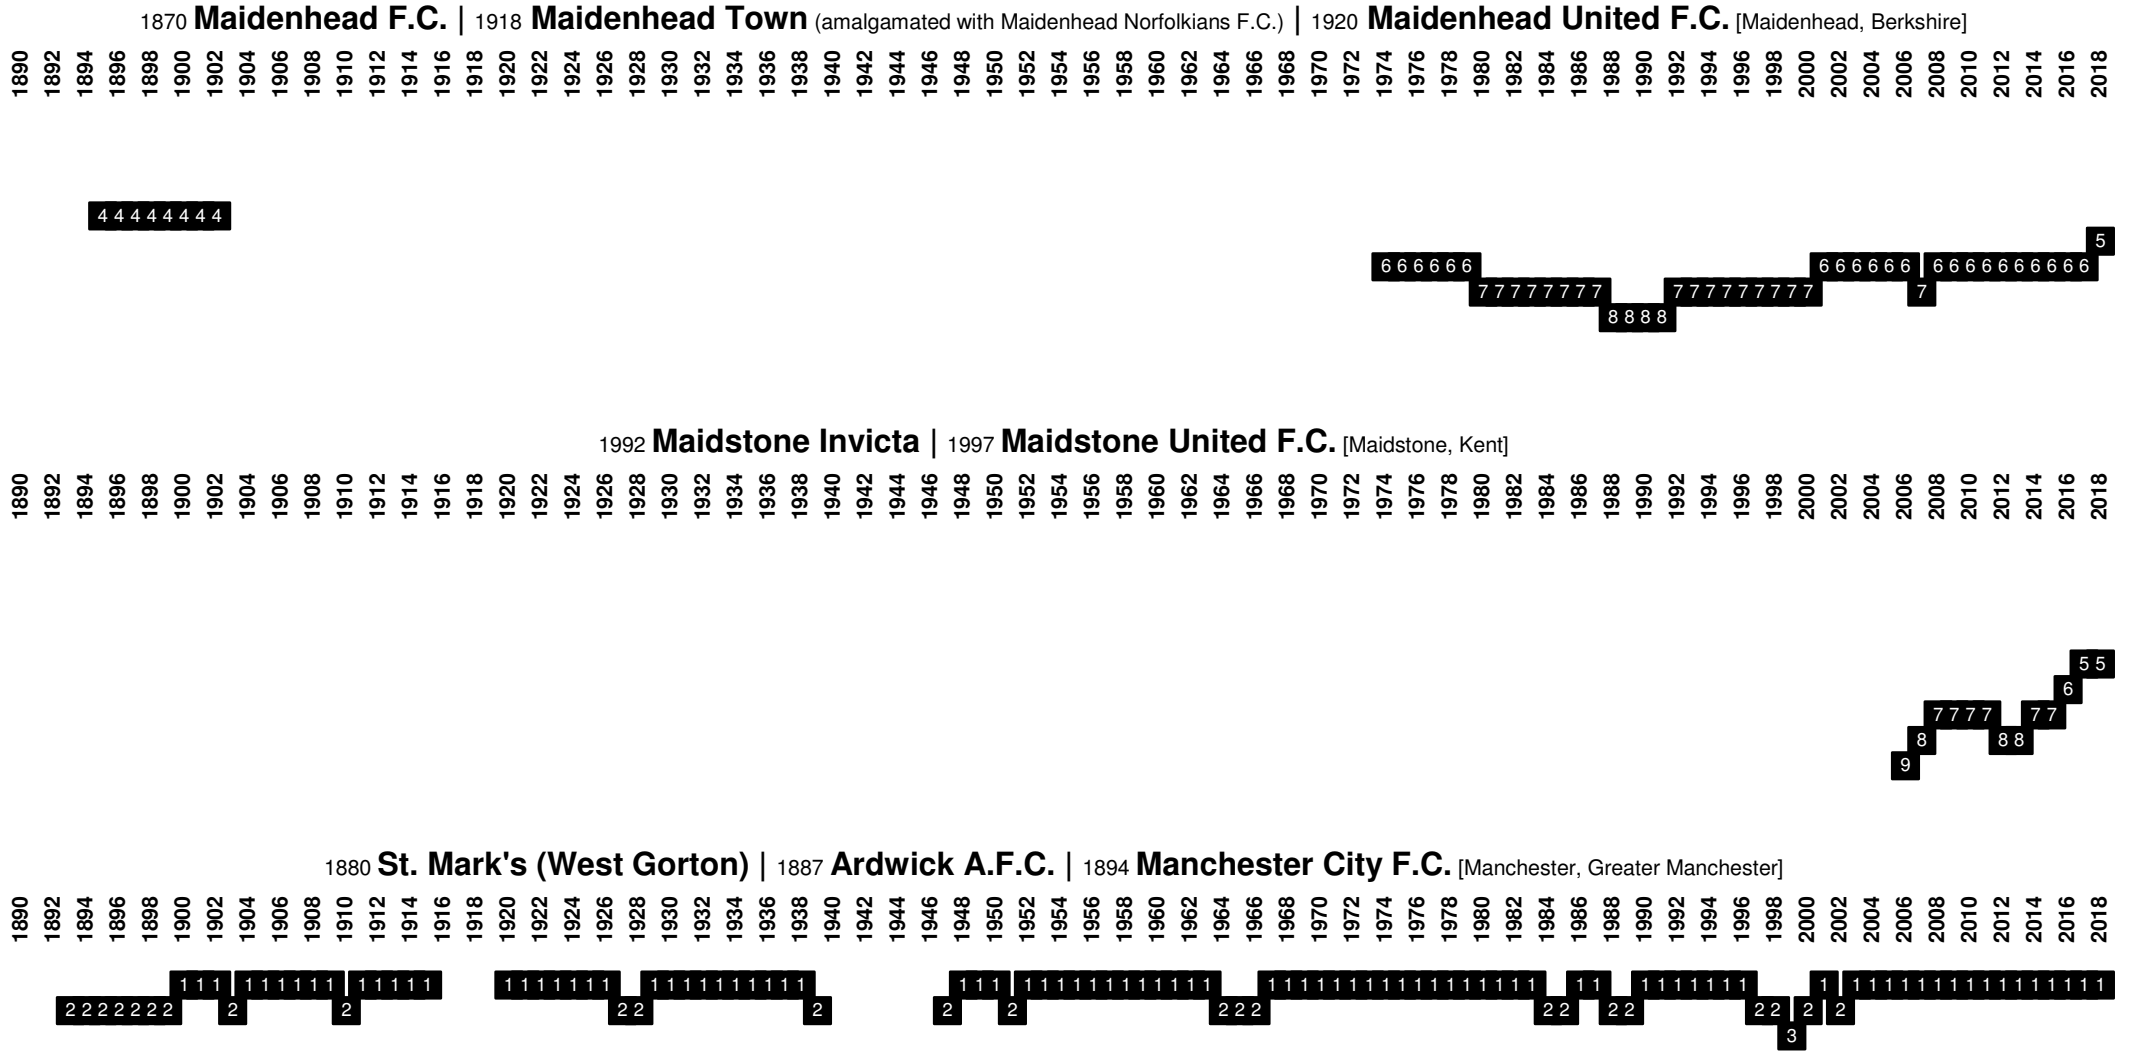

## England - Divisional Movements

## England - Divisional Movements

1892 **Liverpool F.C.** [Liverpool, Merseyside]

1885 **Luton Town F.C.** [Luton, Bedfordshire]

1874 **Macclesfield F.C.** | 1946 **Macclesfield Town F.C.** [Macclesfield, Cheshire]

# England - Divisional Movements

## England - Divisional Movements

1878 **Newton Heath LYR F.C.** | 1902 **Manchester United F.C.** [Manchester, Greater Manchester]

1897 **Mansfield Wesleyans** | 1906 **Mansfield Wesley** | 1910 **Mansfield Town F.C.** [Mansfield, Nottinghamshire]