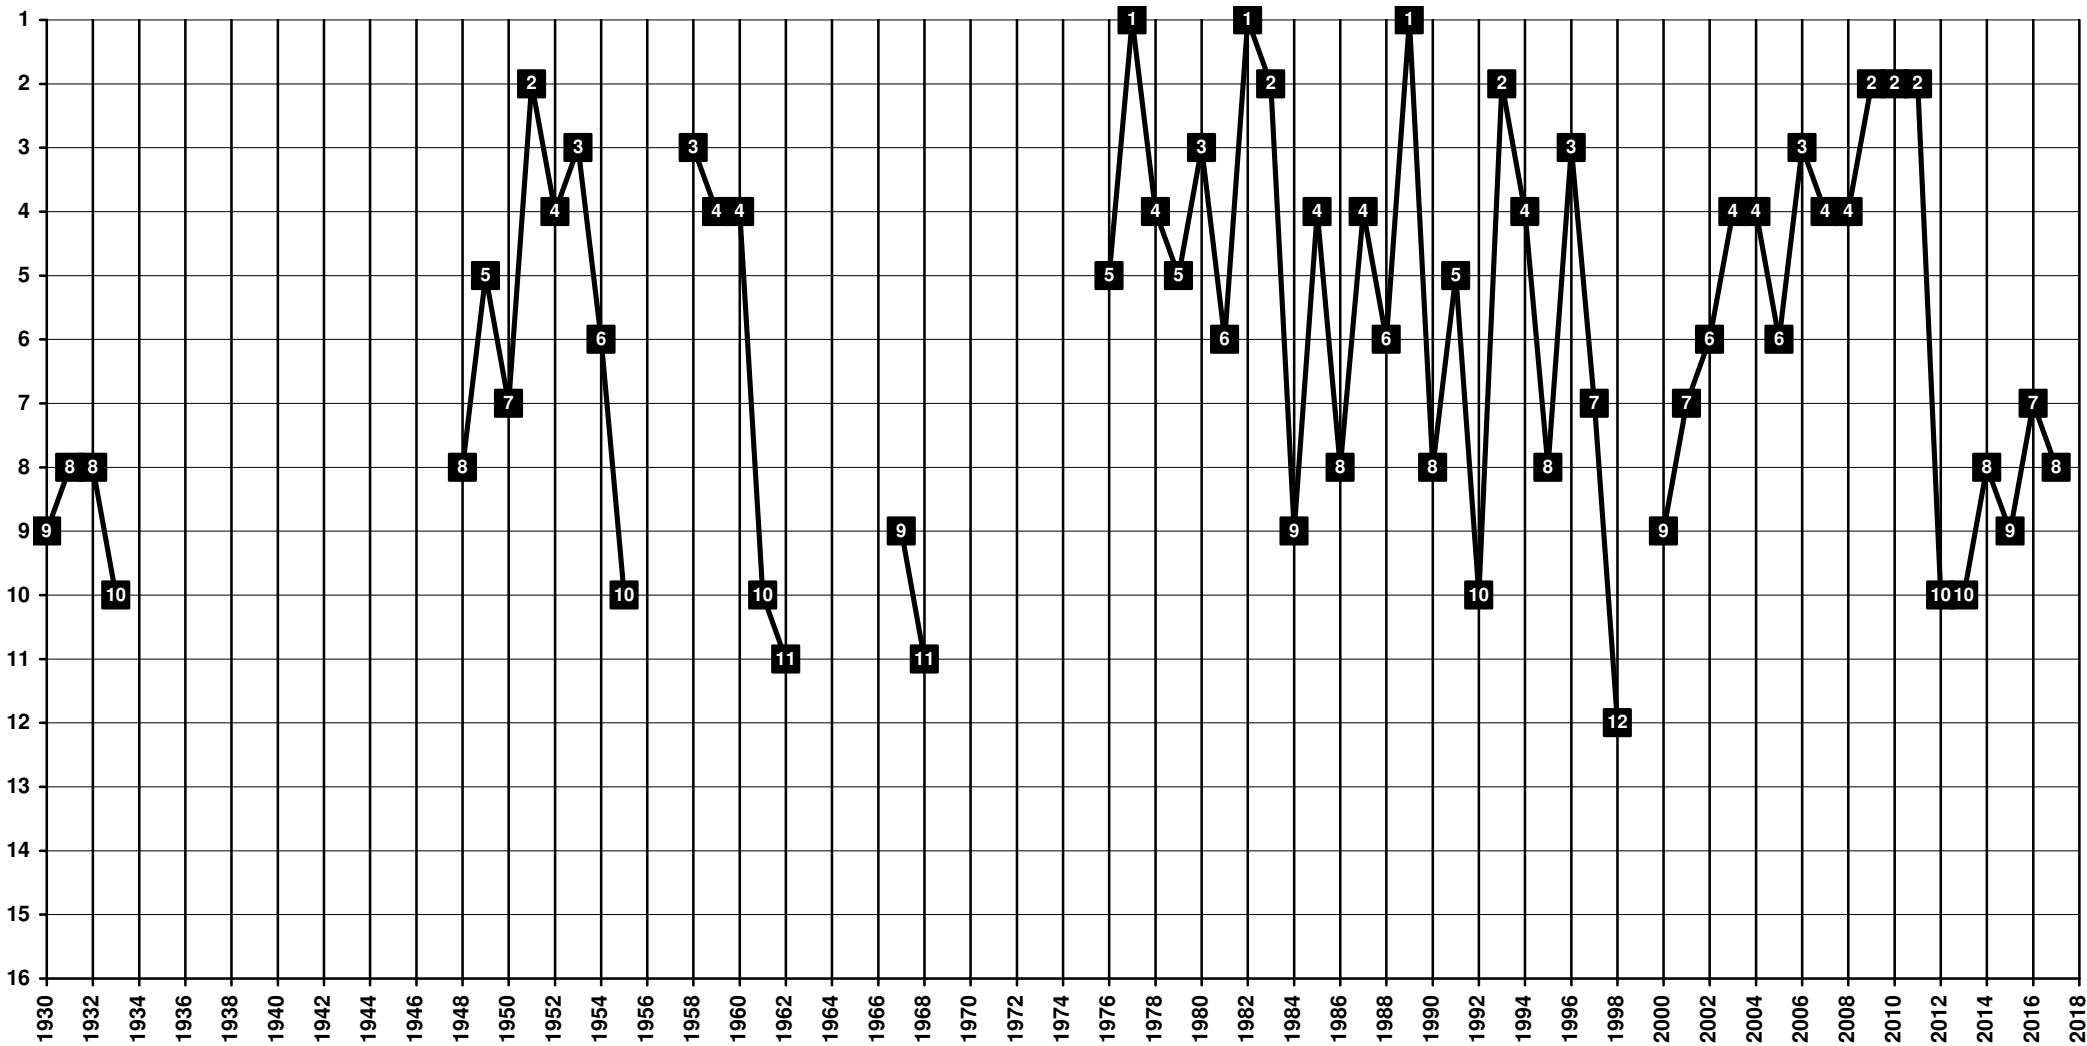

Denmark - Tier 1 - Final Table Places

1887 **Odense BK** [Odense]