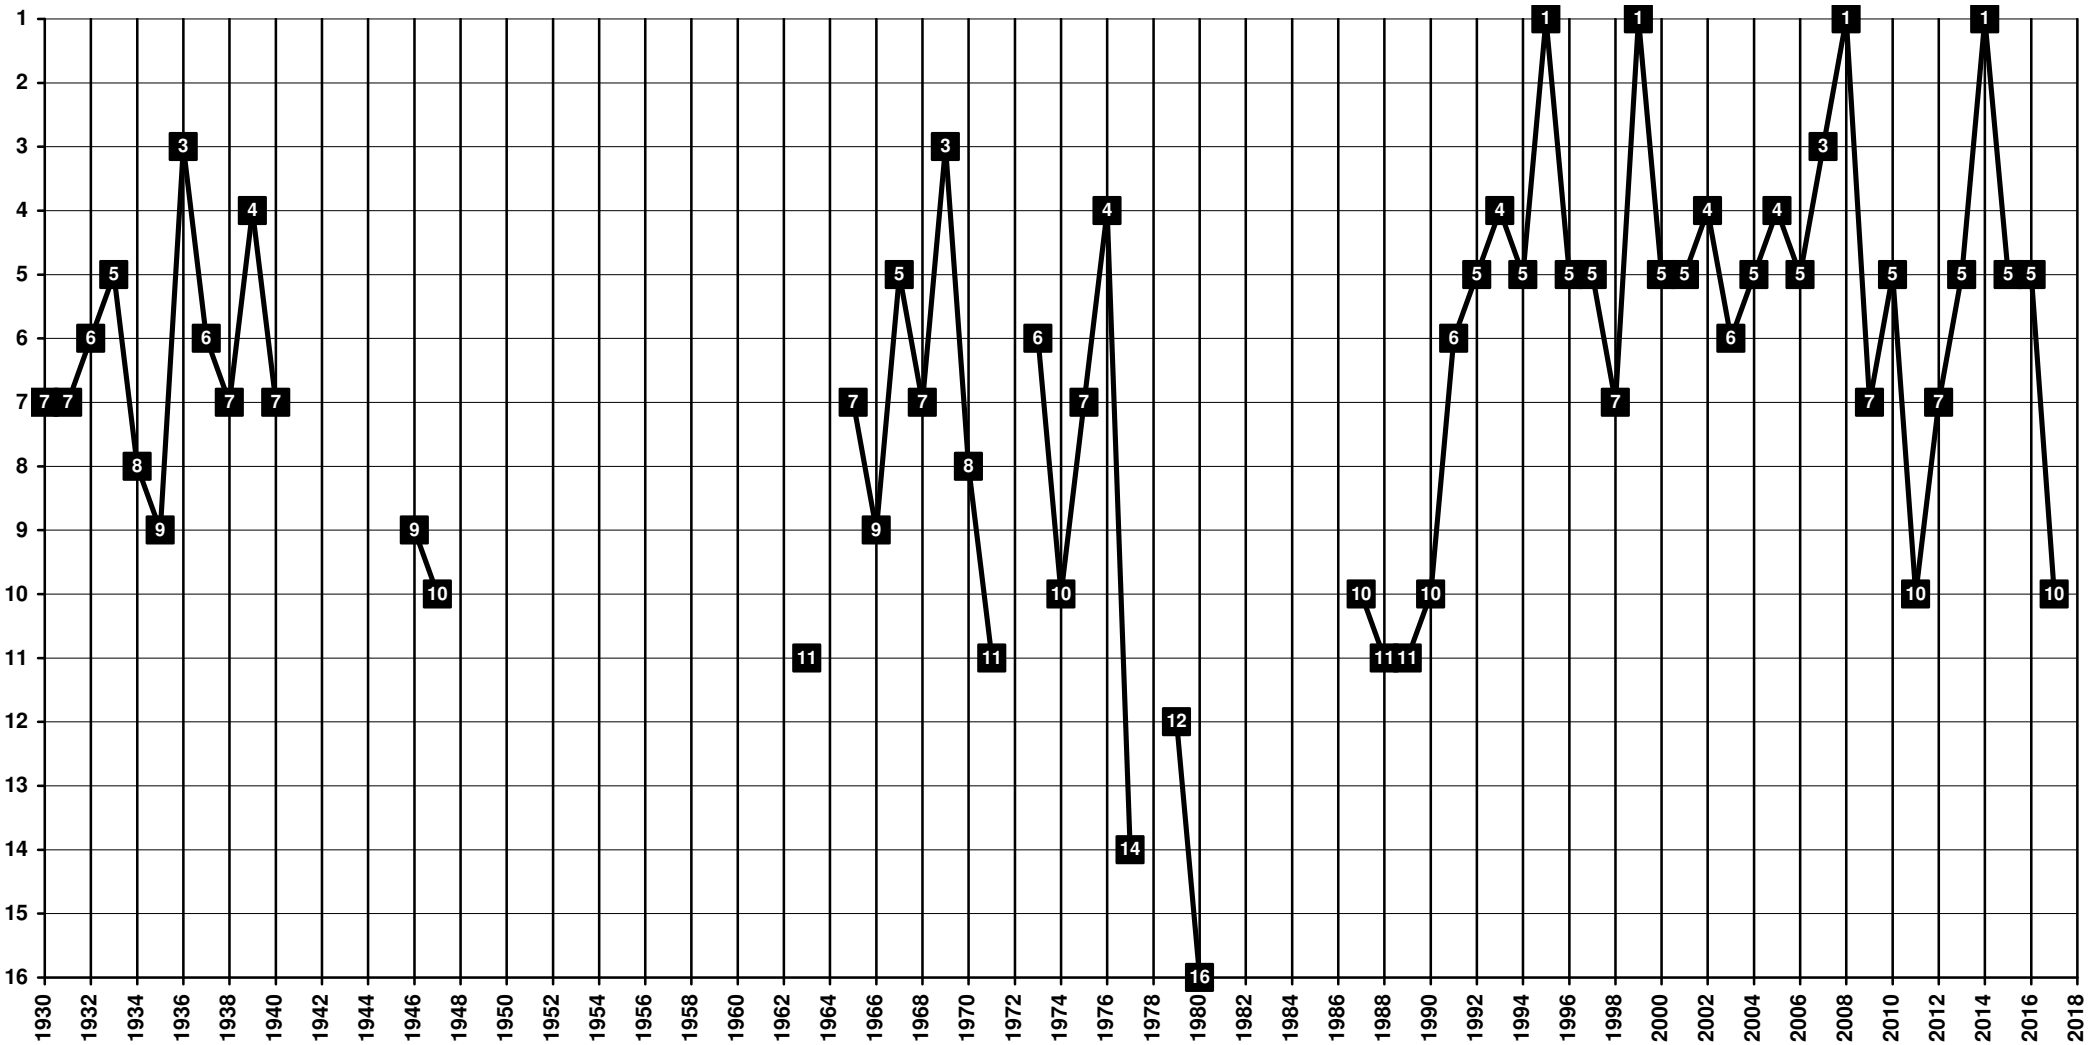

# Denmark - Tier 1 - Final Table Places

1885 **Aalborg BK** [Aalborg]

# Denmark - Tier 1 - Final Table Places

1880 AGF Aarhus [Aarhus]