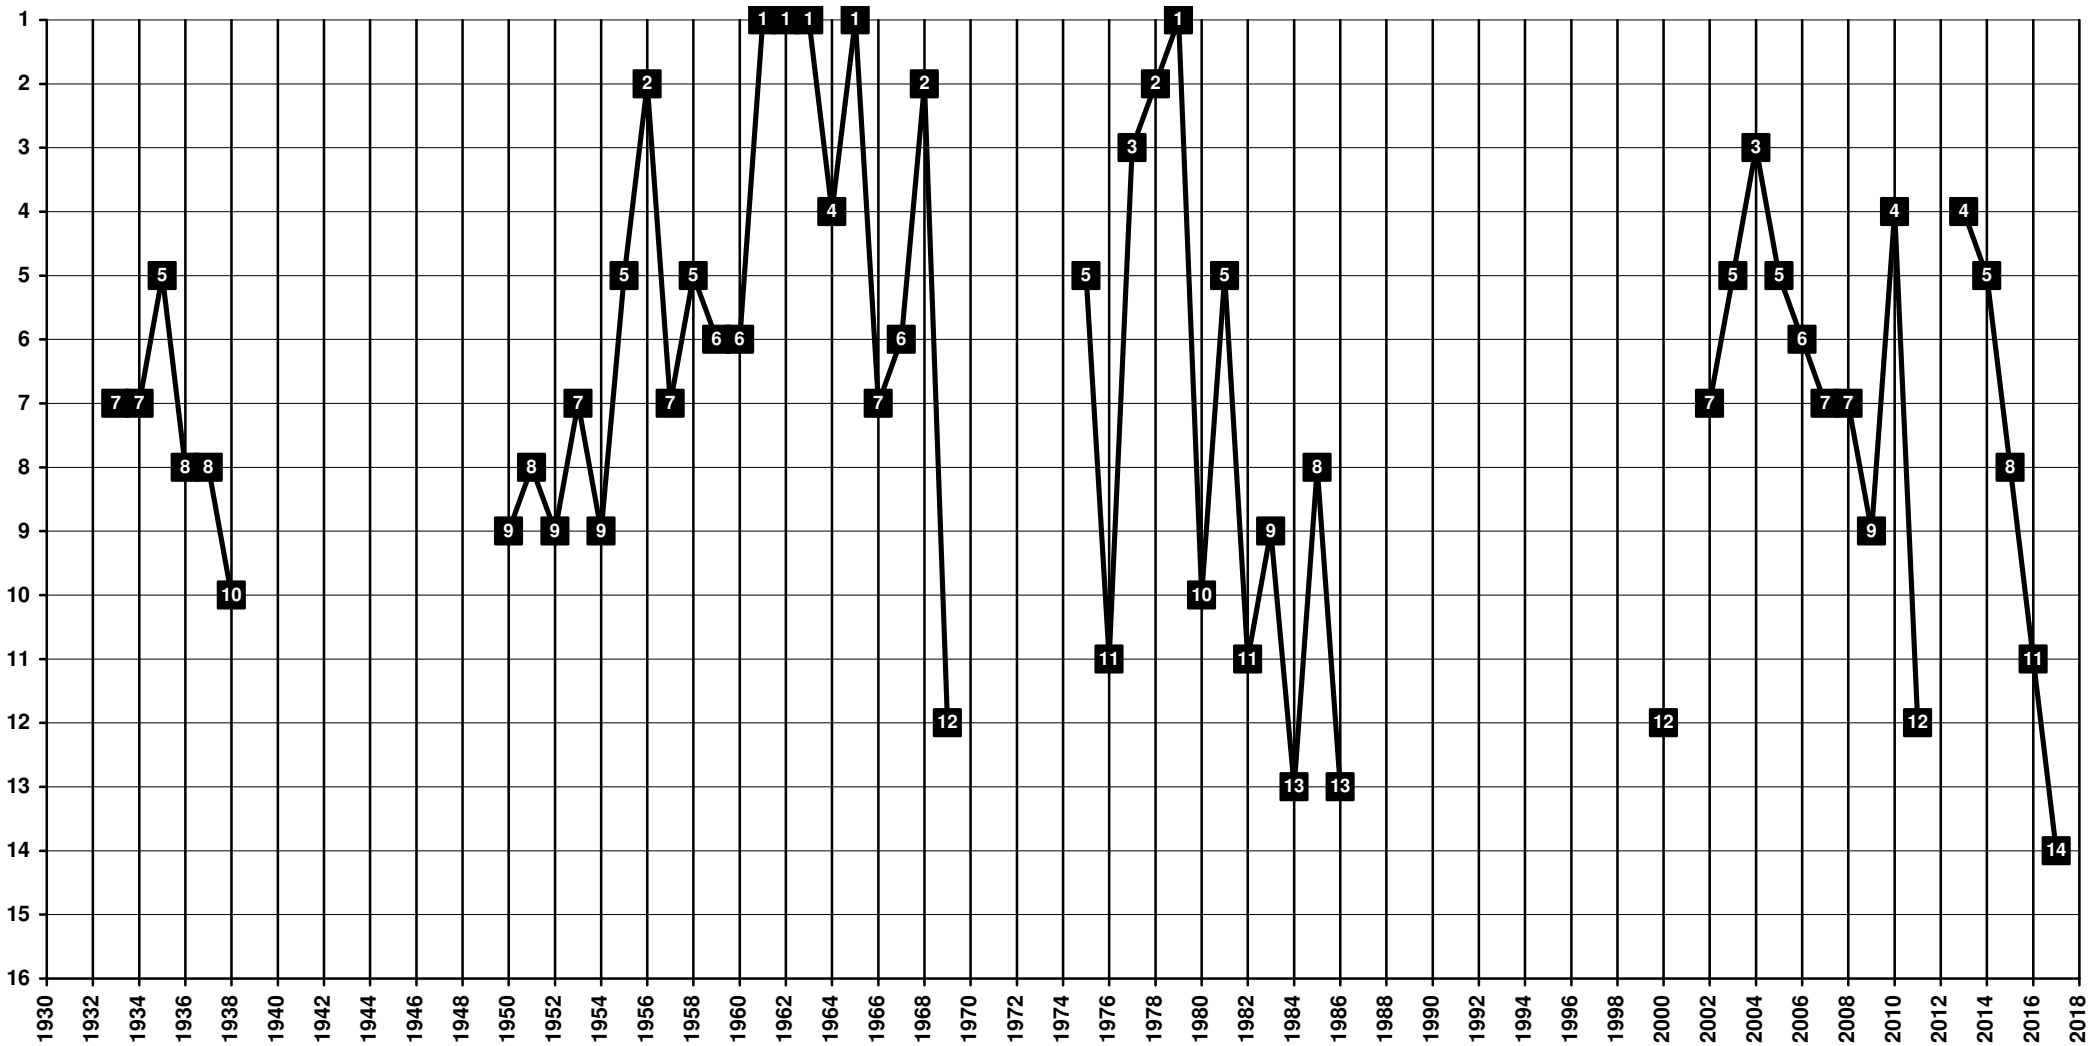

# Denmark - Tier 1 - Final Table Places

1885 **Aalborg BK** [Aalborg]

# Denmark - Tier 1 - Final Table Places

1880 AGF Aarhus [Aarhus]

# Denmark - Tier 1 - Final Table Places

1924 **Esbjerg fB** [Esbjerg]