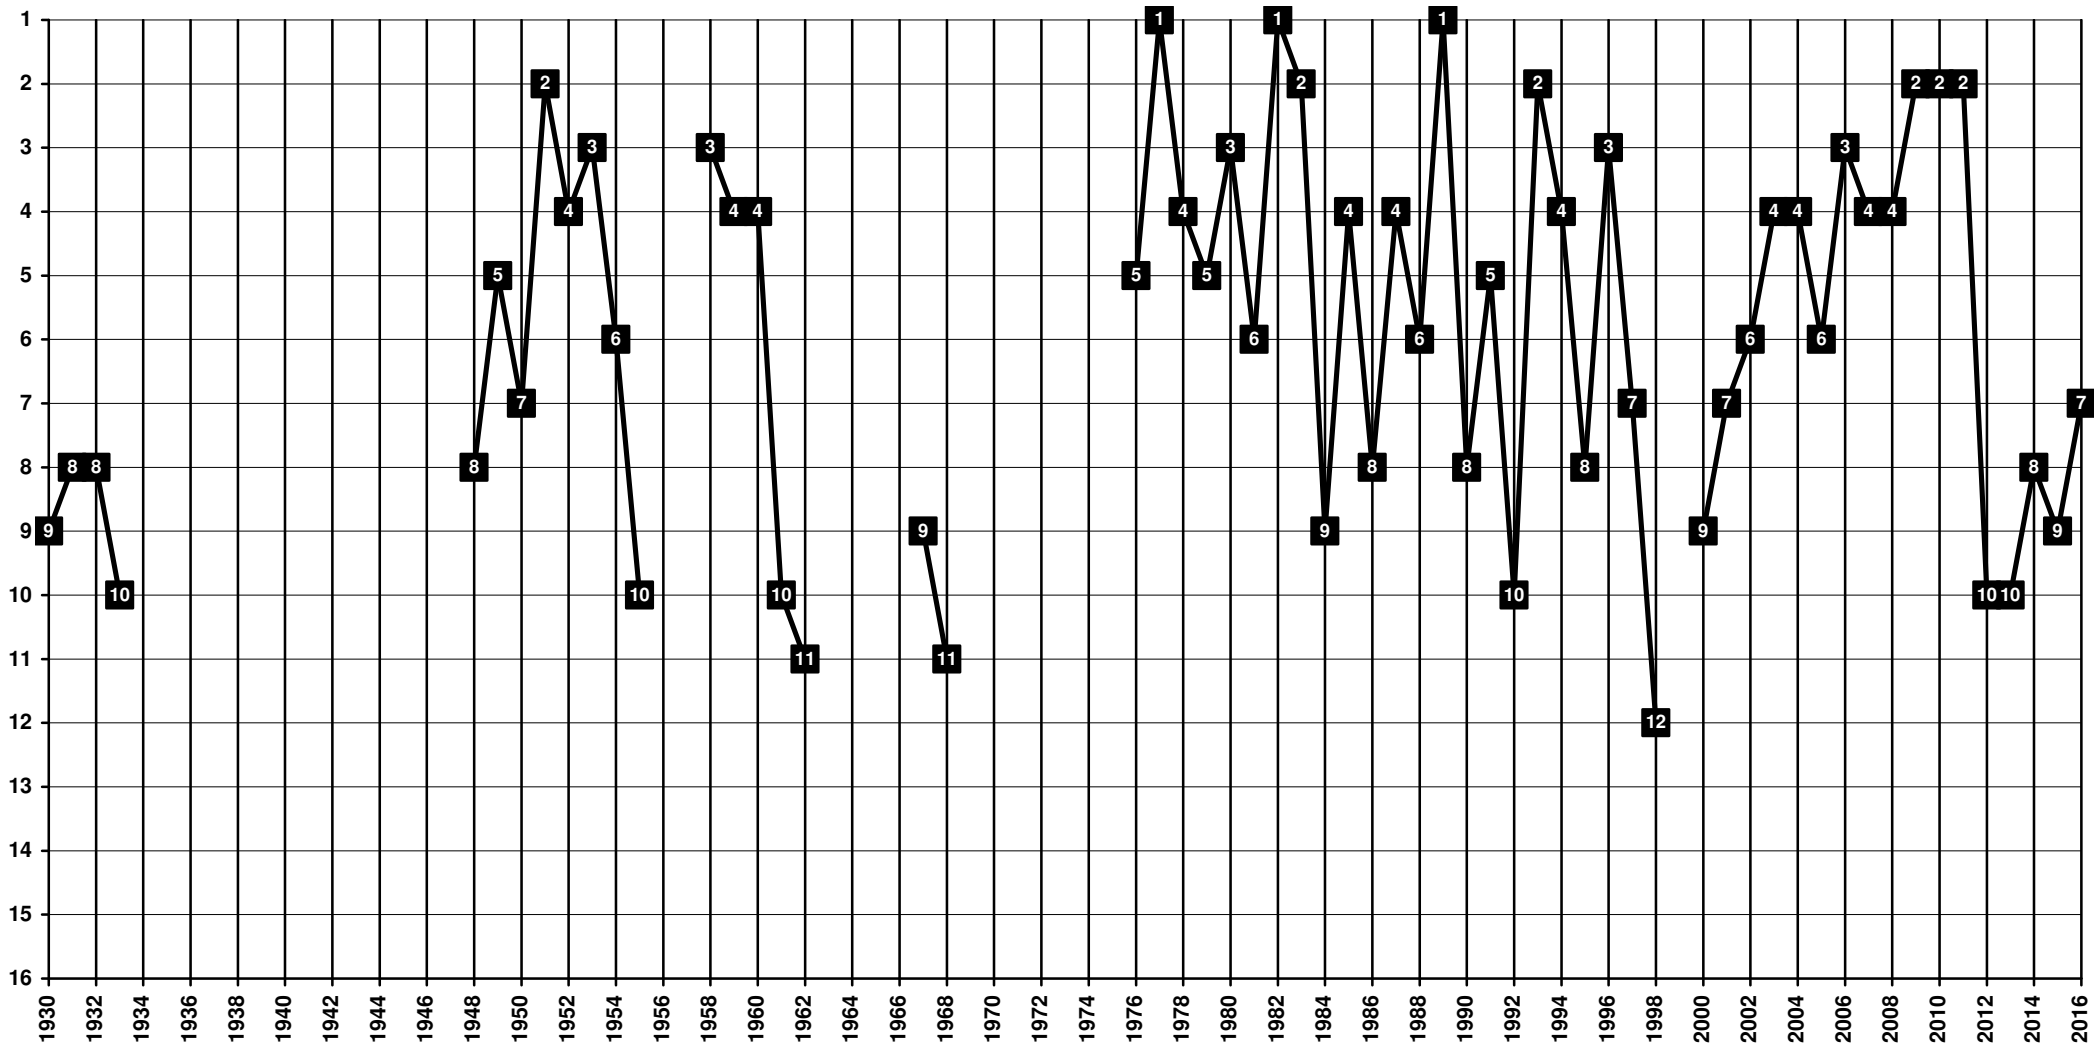

Denmark - Tier 1 - Final Table Places

1887 **Odense BK** [Odense]