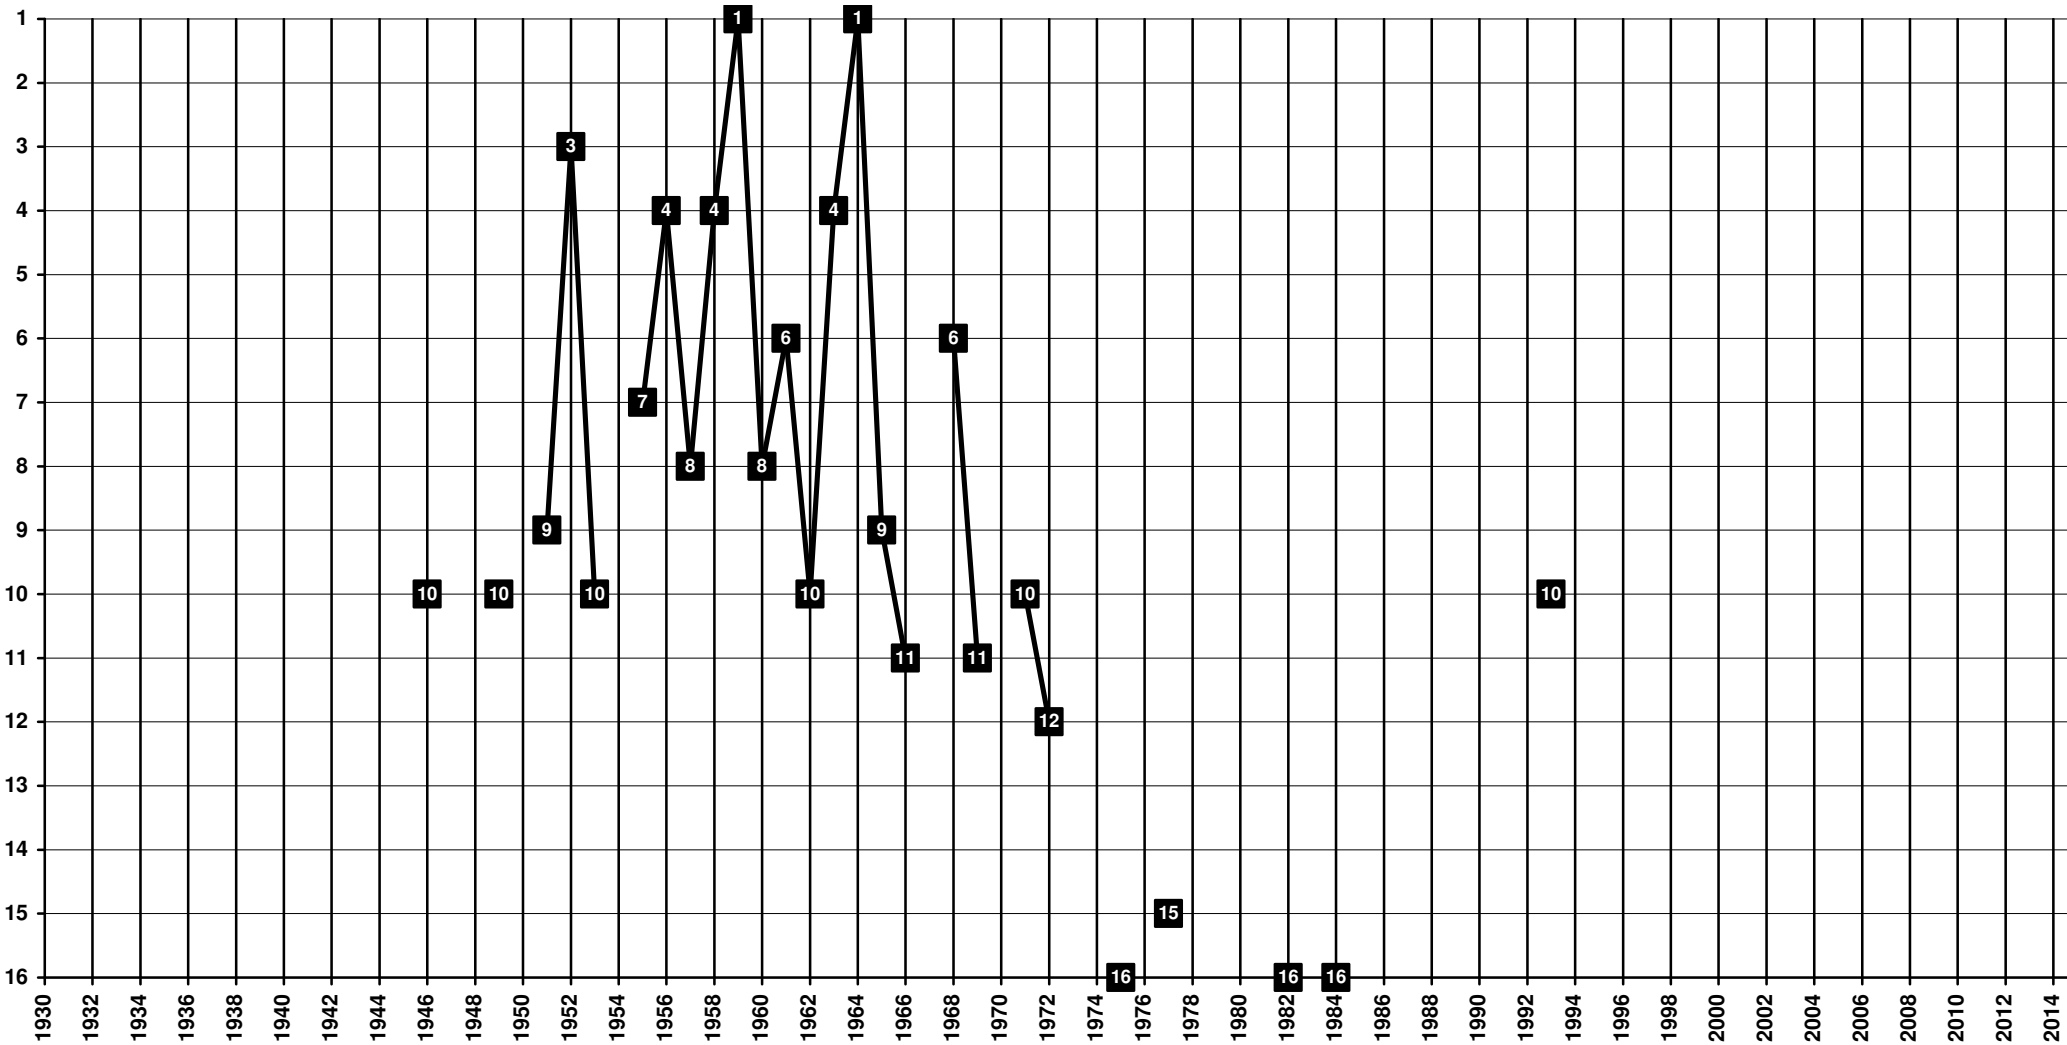

Denmark - Tier 1 - Final Table Places

1909 **B 1909 Odense** (2006-2013 merged with B 1913 Odense and Dalum IF to FC Fyn) [Odense]