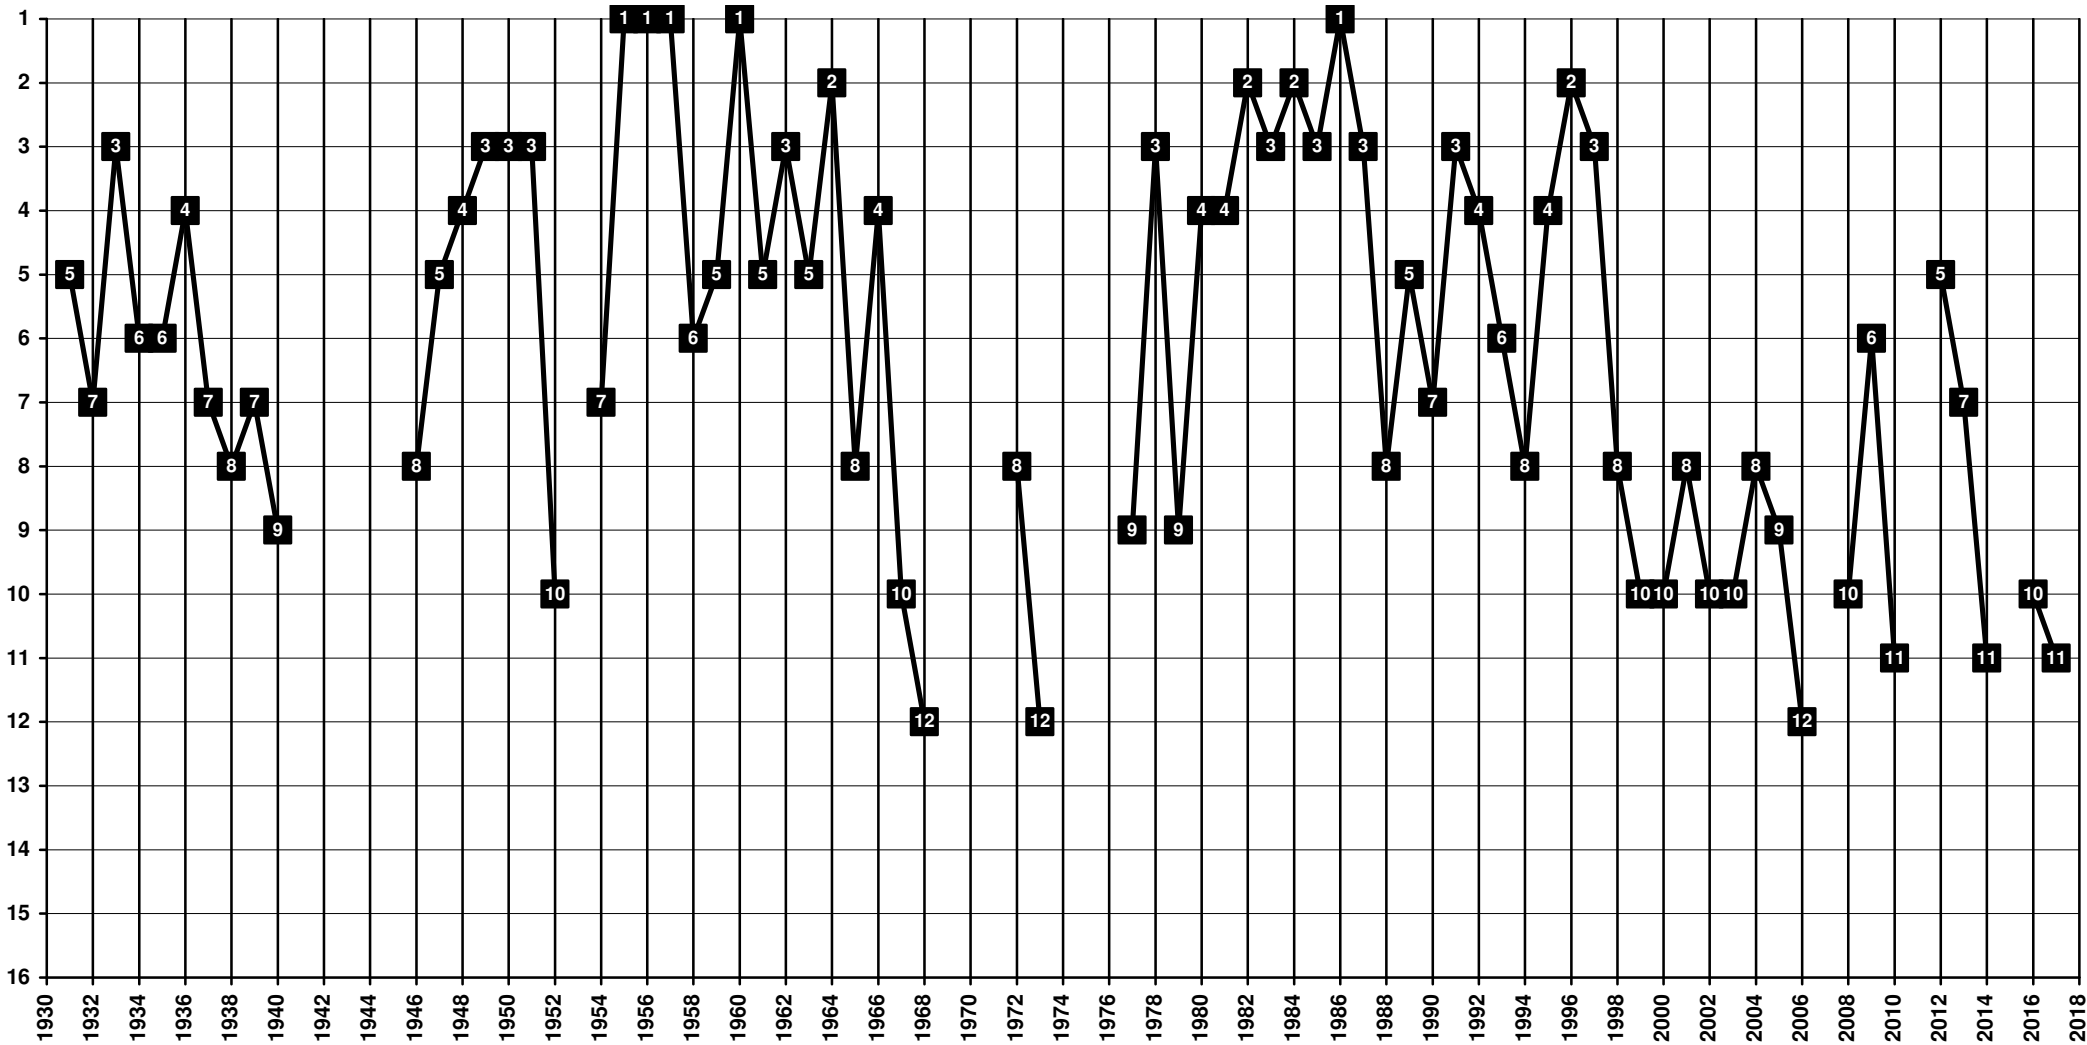

# Denmark - Tier 1 - Final Table Places

1885 **Aalborg BK** [Aalborg]

# Denmark - Tier 1 - Final Table Places

1880 AGF Aarhus [Aarhus]