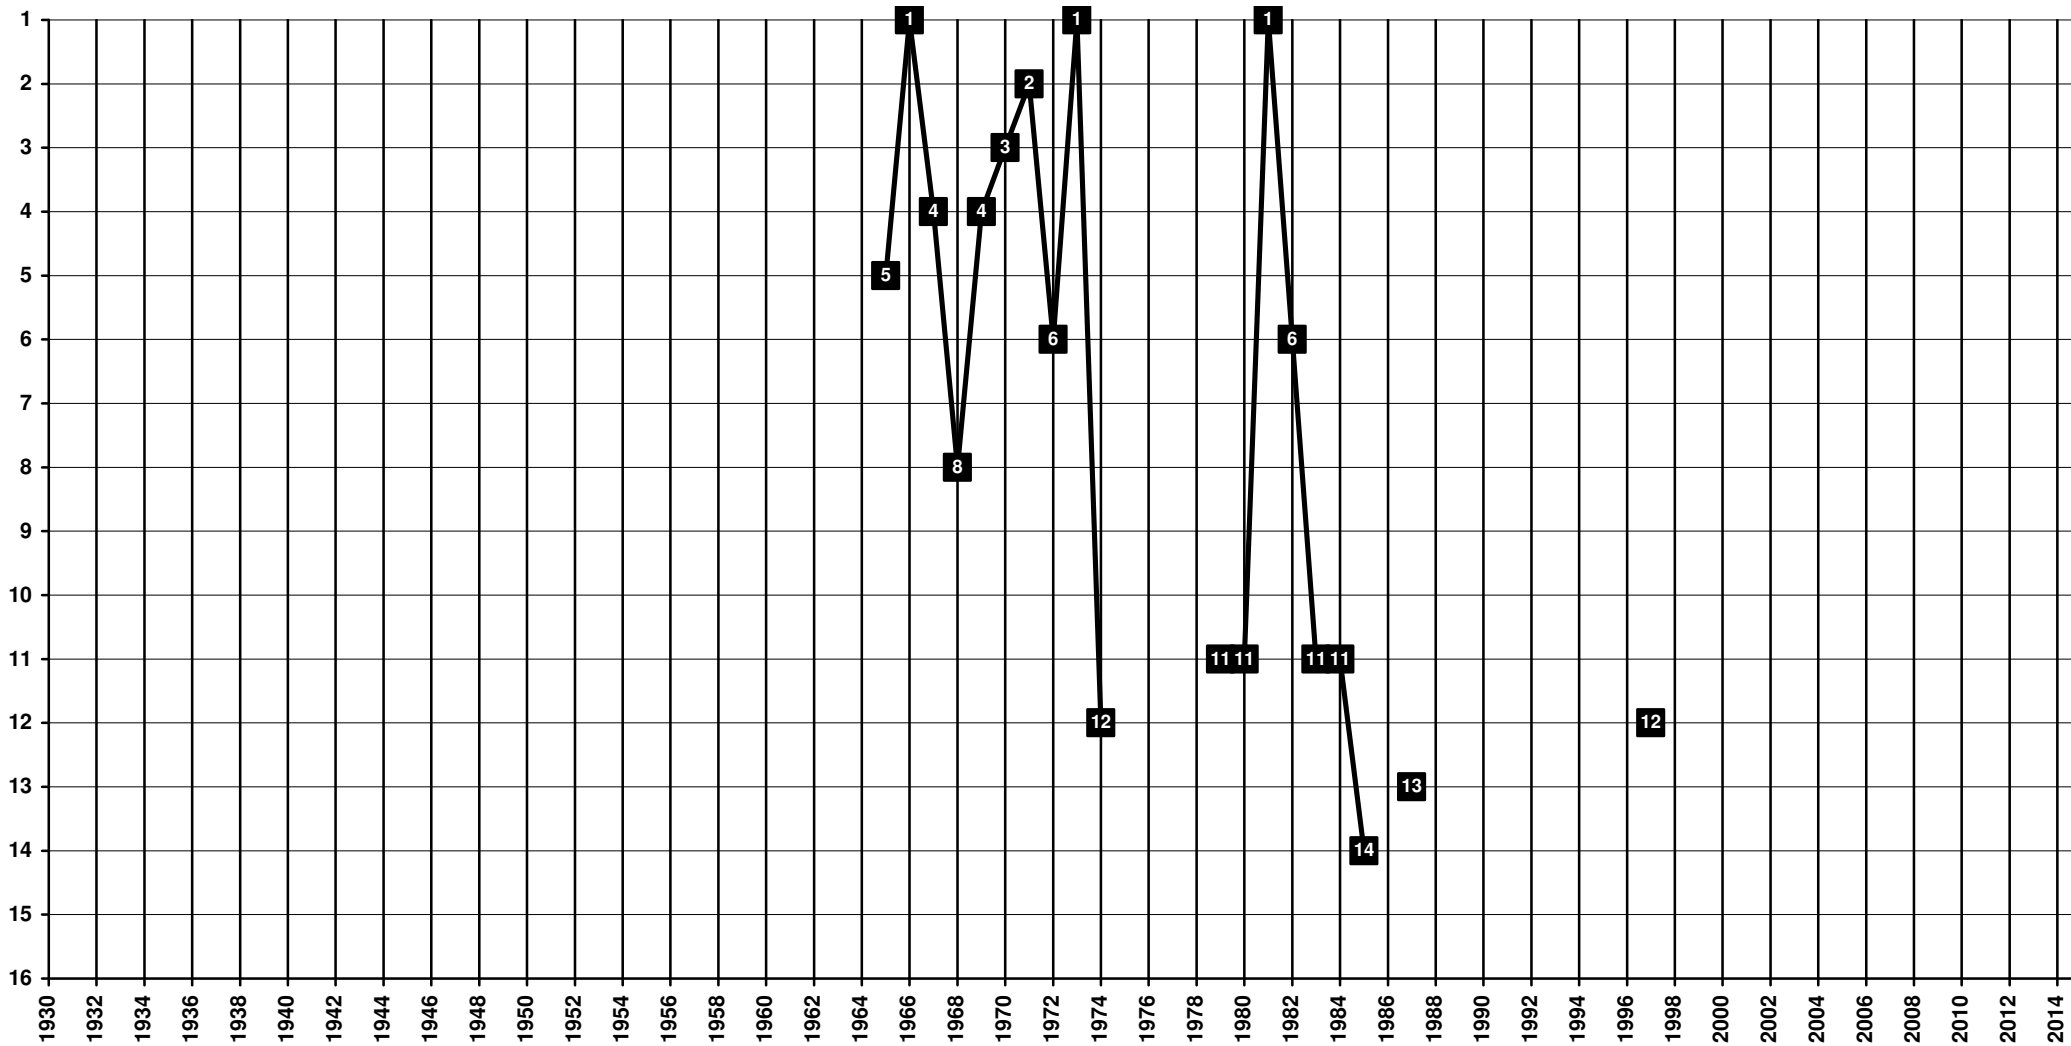

Denmark - Tier 1 - Final Table Places

1925 Hvidovre IF [Hvidovre]