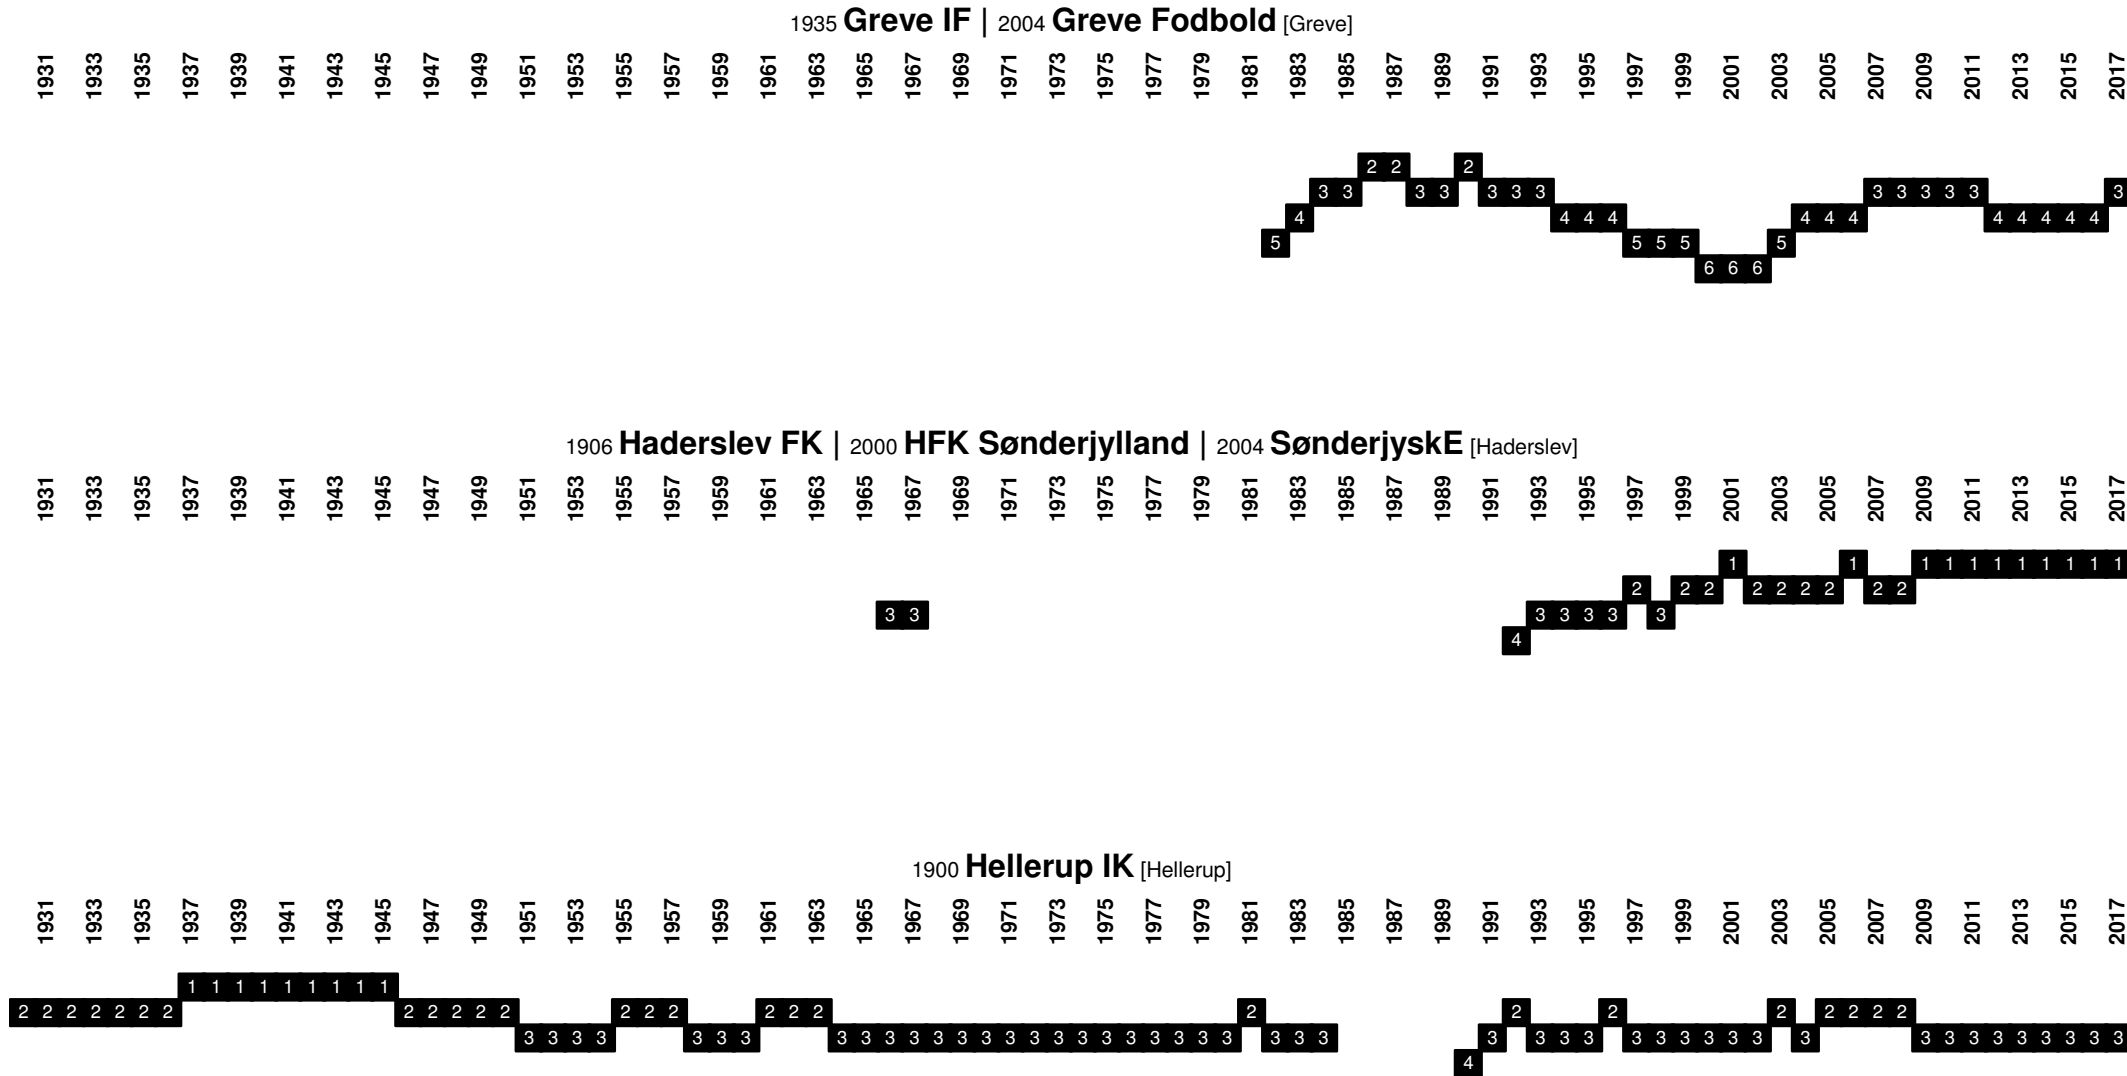

Denmark - Divisional Movements

Denmark - Divisional Movements

Denmark - Divisional Movements

1991 **Farum BK** (merge of Farum IK and Stavnsholt BK) | 2003 **FC Nordsjælland** [Farum]

1908 **Fredensborg BI** [Fredensborg]

1991 **FC Fredericia** (merge of Fredericia KFUM and Fredericia fF) [Fredericia]

Denmark - Divisional Movements

Denmark - Divisional Movements

2005 **Elite 3000 Helsingør** (merge of Helsingør IF, Helsingør FC, Frem Hellebæk IF, Vapnagaard FK72, and Snekkersten IF) | 2012 **FC Helsingør** [Helsingør]

Denmark - Divisional Movements

Denmark - Divisional Movements

Denmark - Divisional Movements

Denmark - Divisional Movements

Denmark - Divisional Movements

Denmark - Divisional Movements

1876-1992 **Kjøbenhavns BK** (merged with B 1903 København to FC København) [København]