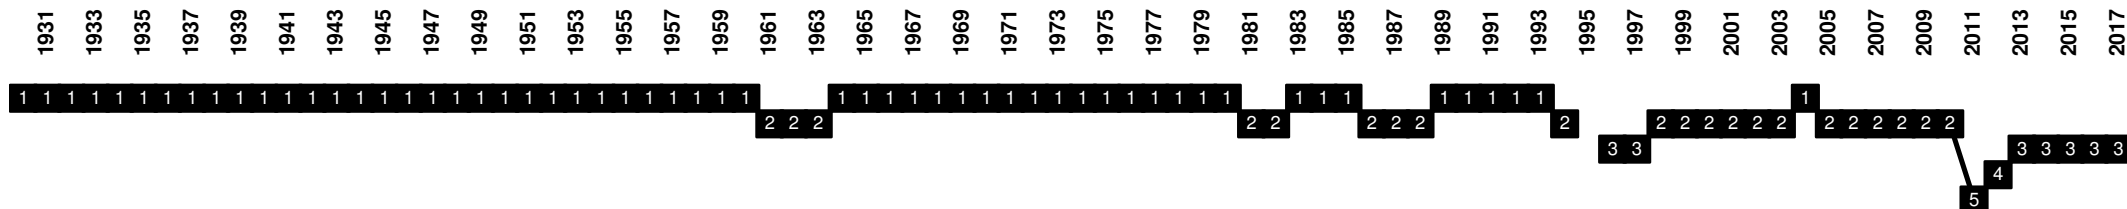

1886 **Frem København** [København]