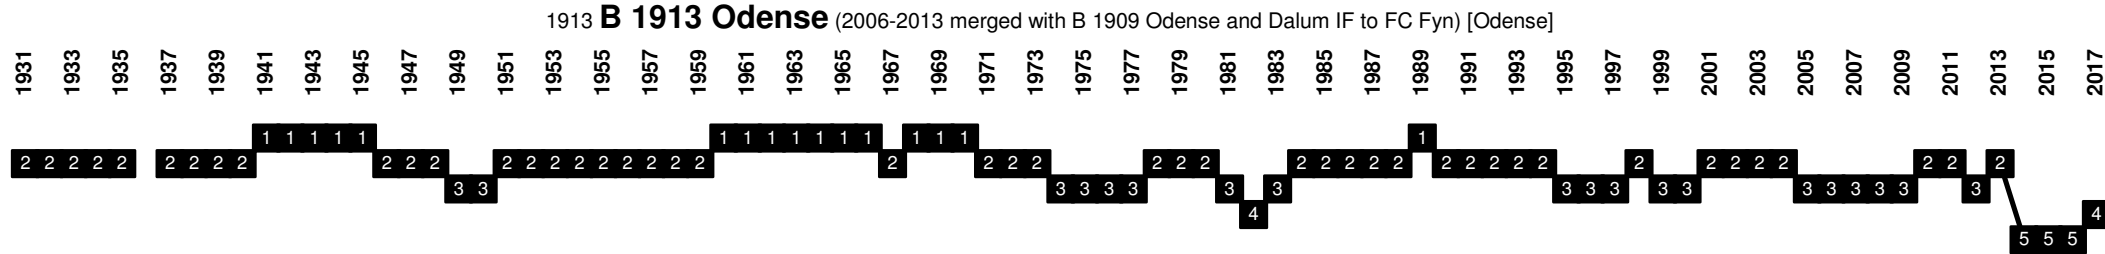

1939 **Næstved IF** | 1996 **Næstved BK** [Næstved]

1994 **Nykøbing Falster Alliancen** (merge of B 1901 Nykøbing Falster and B 1921 Nykøbing Falster) | 2006 **Lolland-Falster Alliancen** | 2013 **Nykøbing FC** [Nykøbing Falster]

1901-1994 **B 1901 Nykøbing Falster** (merged with B 1921 Nykøbing Falster to Nykøbing Falster Alliancen) [Nykøbing Falster]

Denmark - Divisional Movements

Denmark - Divisional Movements

Denmark - Divisional Movements