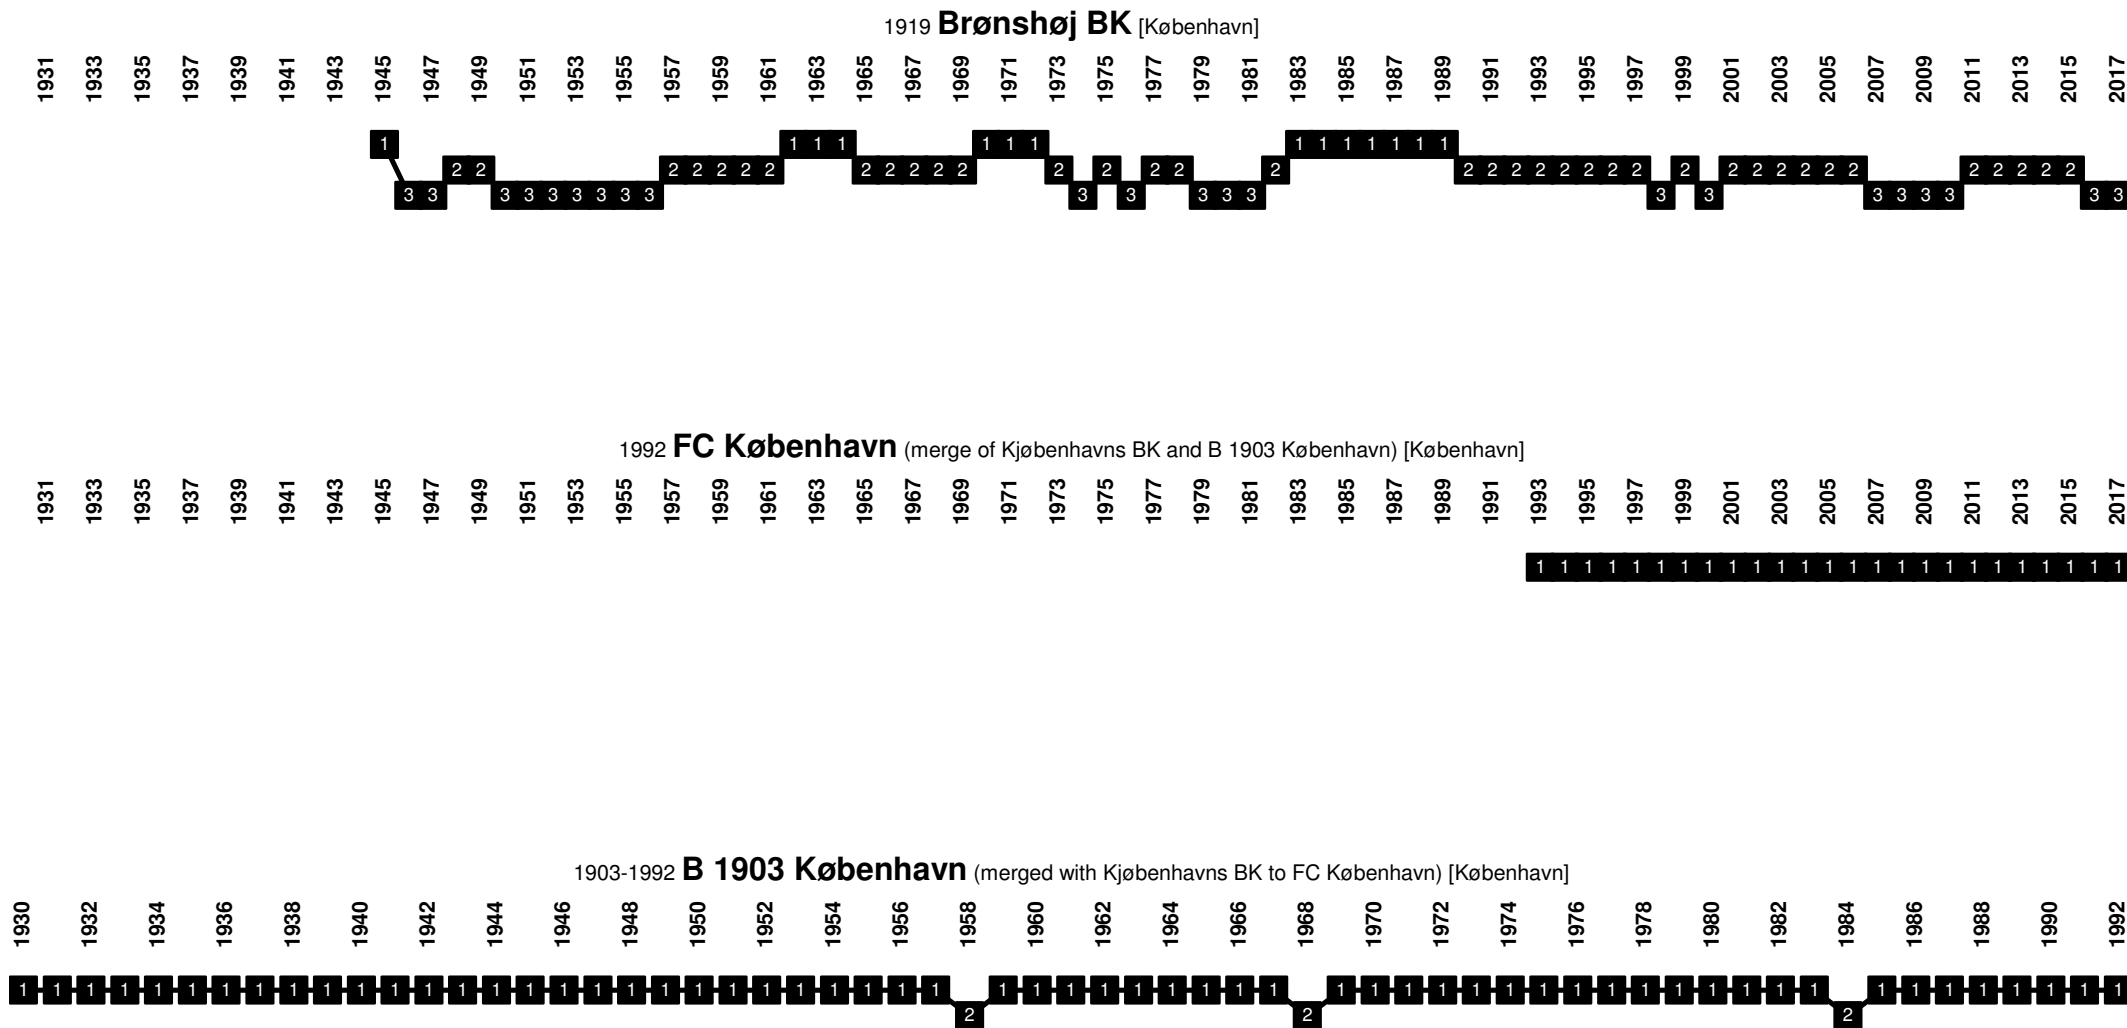

Denmark - Divisional Movements

Denmark - Divisional Movements

Denmark - Divisional Movements

Denmark - Divisional Movements

Denmark - Divisional Movements

Denmark - Divisional Movements

1876-1992 **Kjøbenhavns BK** (merged with B 1903 København to FC København) [København]