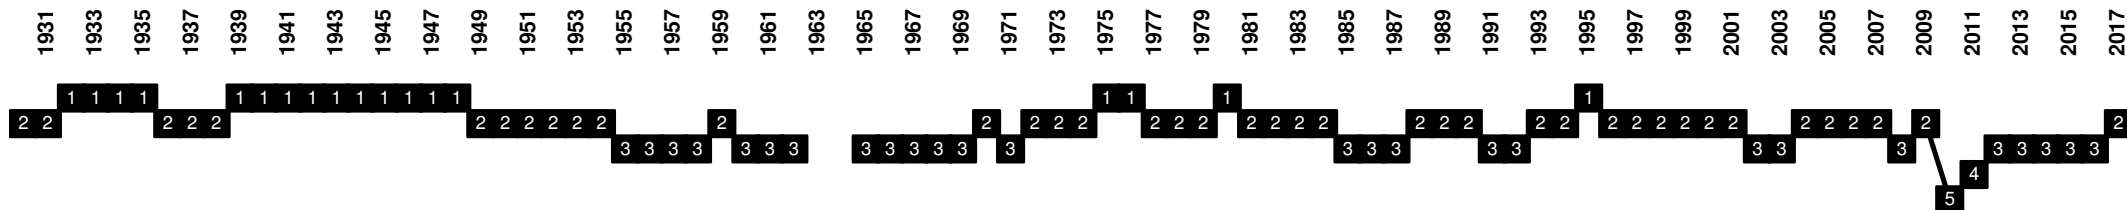

1910 **Fremad Amager** (2008-2009 FC Amager as a merge with Dragør Boldklub, Kastrup Boldklub and Kløvermarken FB) [København]