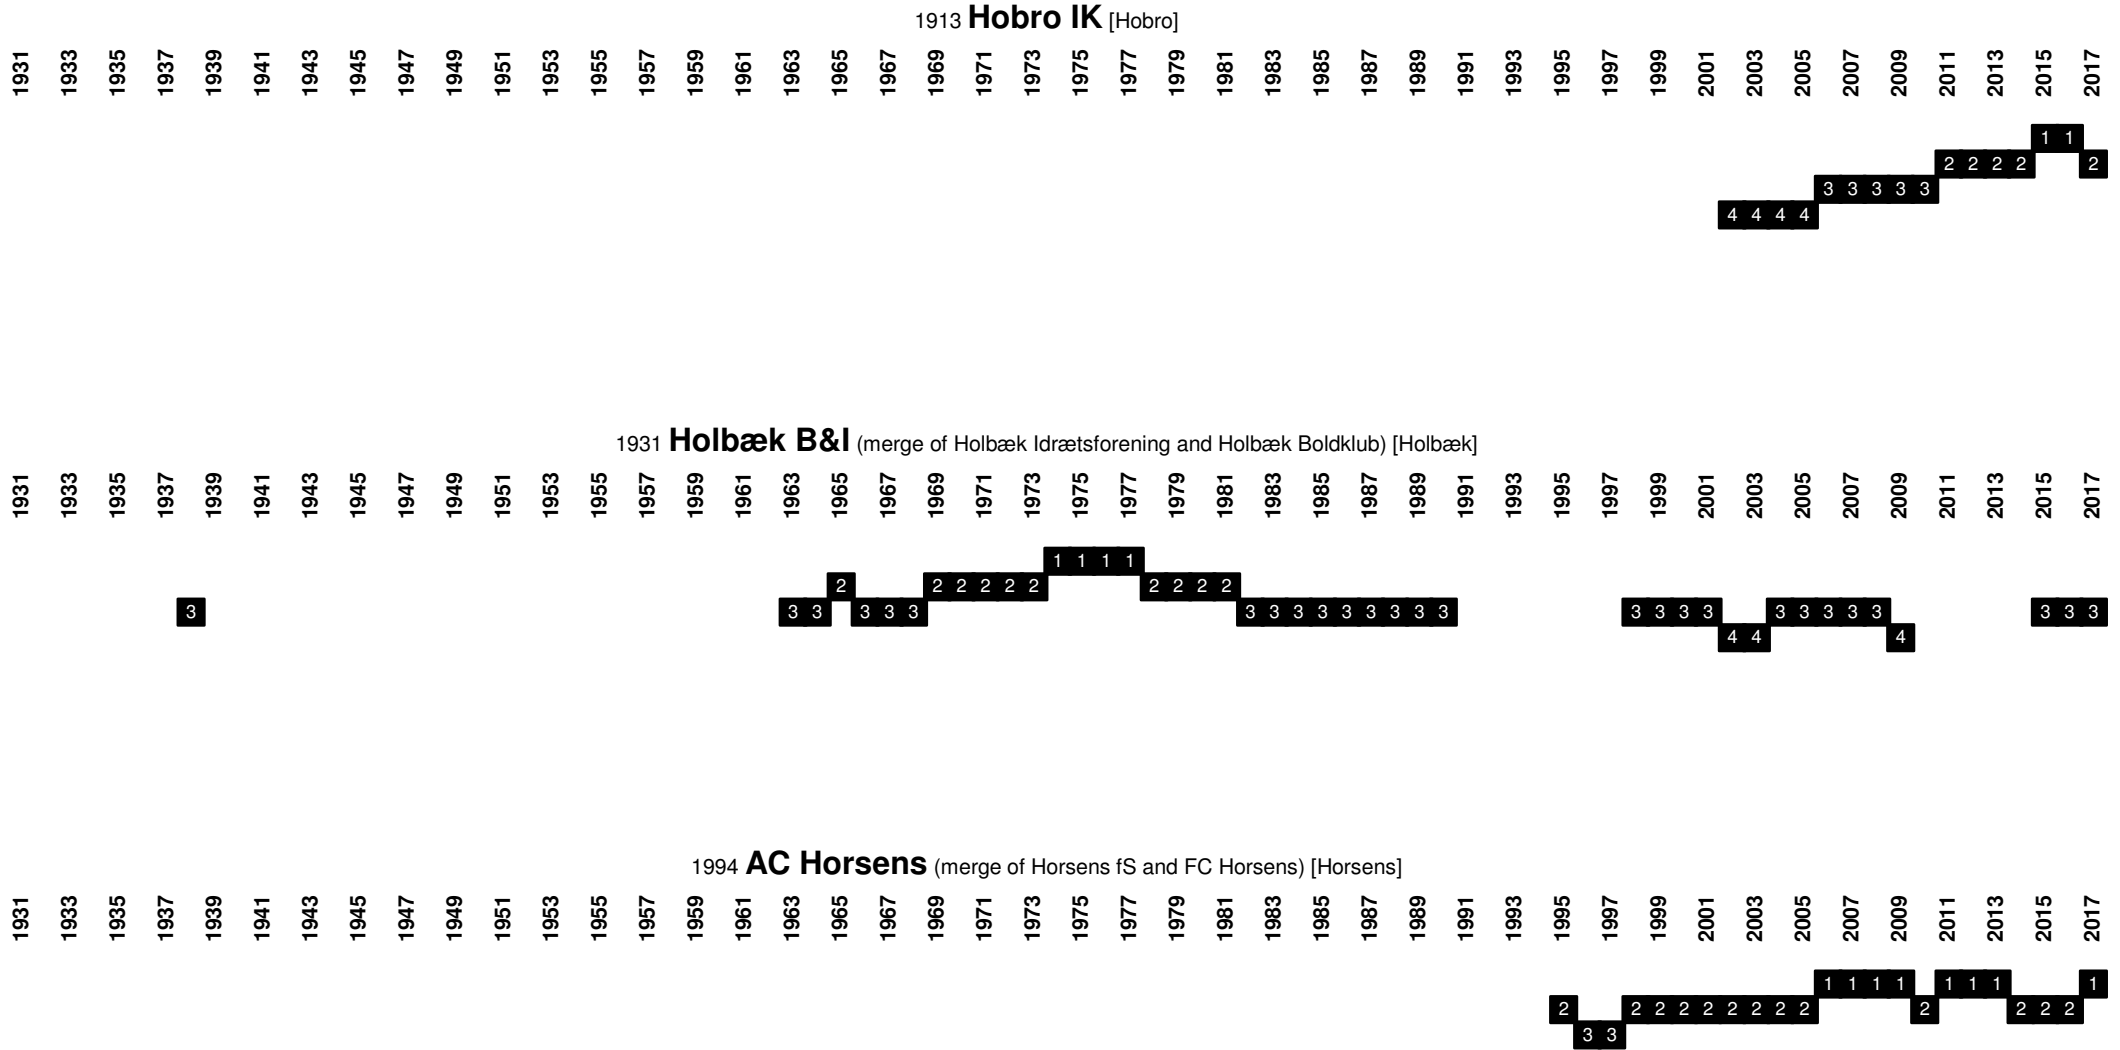

Denmark - Divisional Movements

1999 **FC Midtjylland** (merge of Herning Fremad and Ikast FS) [Herning]

1918-1999 **Herning Fremad** (merged with Ikast FS to FC Midtjylland) [Herning]

1919 **Hjørring SK** | 1921 **Hjørring IF** | 2006 **FC Hjørring** | 2013 **Vendsyssel FF** [Hjørring]

Denmark - Divisional Movements

Denmark - Divisional Movements

Denmark - Divisional Movements

Denmark - Divisional Movements

Denmark - Divisional Movements

Denmark - Divisional Movements

1876-1992 **Kjøbenhavns BK** (merged with B 1903 København to FC København) [København]