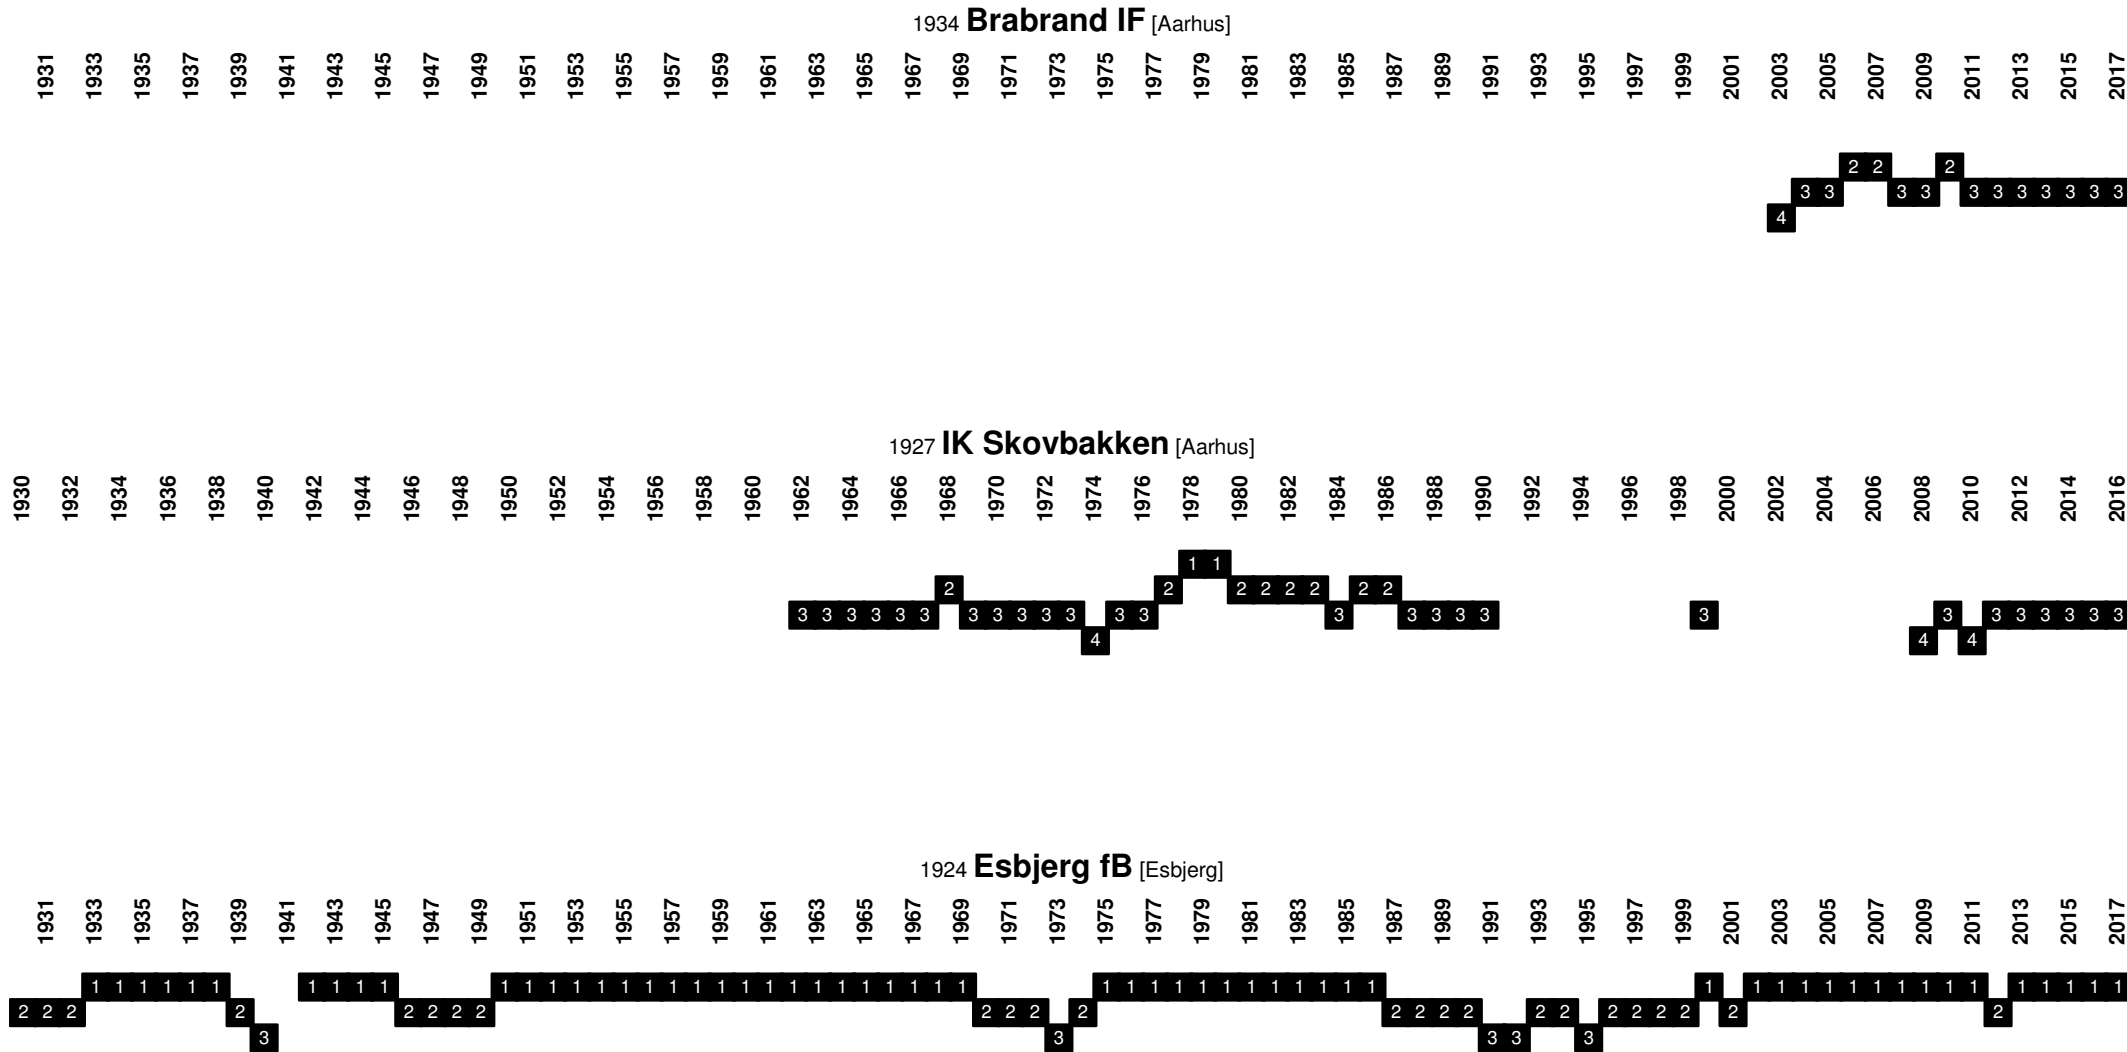

Denmark - Divisional Movements

Denmark - Divisional Movements

Denmark - Divisional Movements

1991 **Farum BK** (merge of Farum IK and Stavnsholt BK) | 2003 **FC Nordsjælland** [Farum]

1908 **Fredensborg BI** [Fredensborg]

1991 **FC Fredericia** (merge of Fredericia KFUM and Fredericia fF) [Fredericia]

Denmark - Divisional Movements

Denmark - Divisional Movements

2005 **Elite 3000 Helsingør** (merge of Helsingør IF, Helsingør FC, Frem Hellebæk IF, Vapnagaard FK72, and Snekkersten IF) | 2012 **FC Helsingør** [Helsingør]