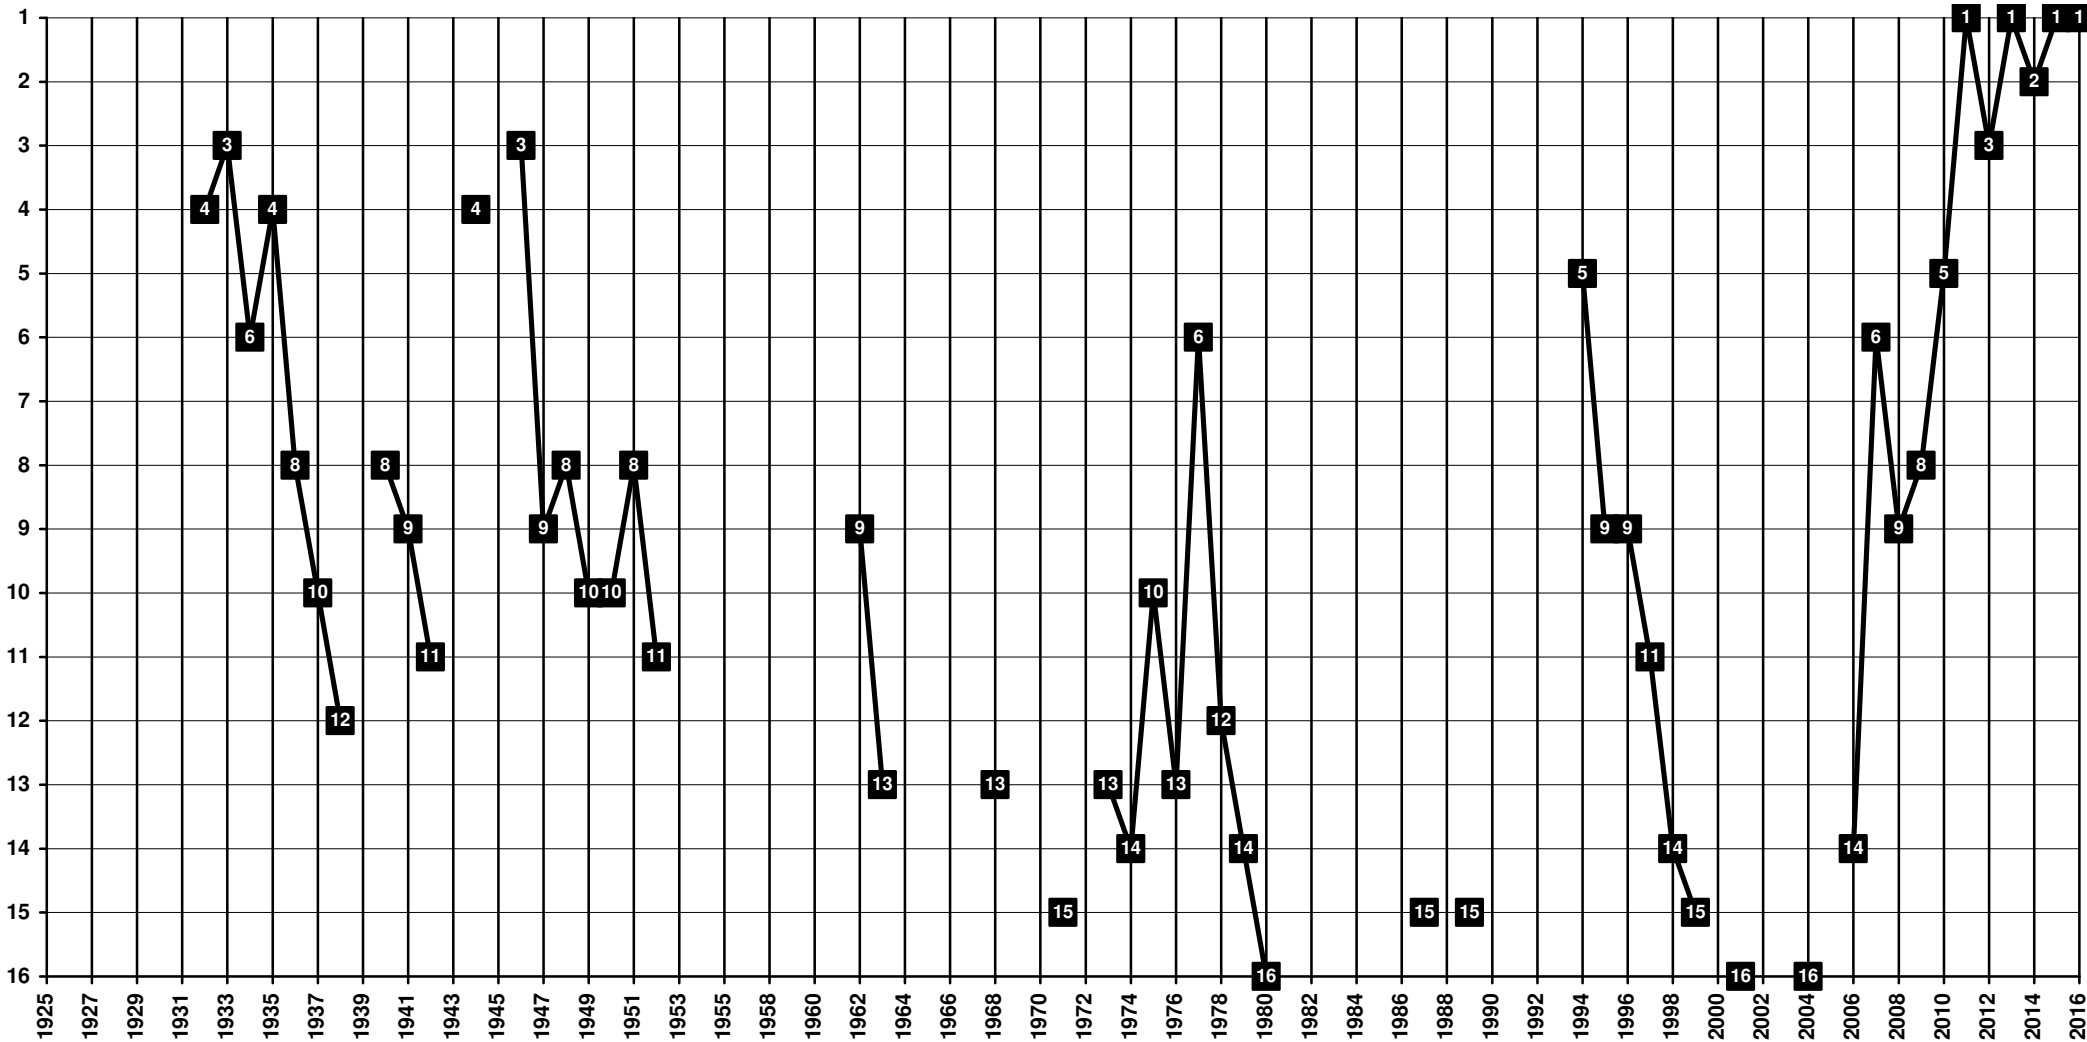

# Czech Republic & Czechoslovakia (without slovak clubs) - Tier 1 - Final Table Places

1911 **Viktoria Plzen** | 1949 **Sokol Skoda Plzen** | 1952 **Sokol ZVIL Plzen** | 1953 **Spartak LZ Plzen** | 1965 **Skoda Plzen** | 1993 **Viktoria Plzen** [Plzeň]