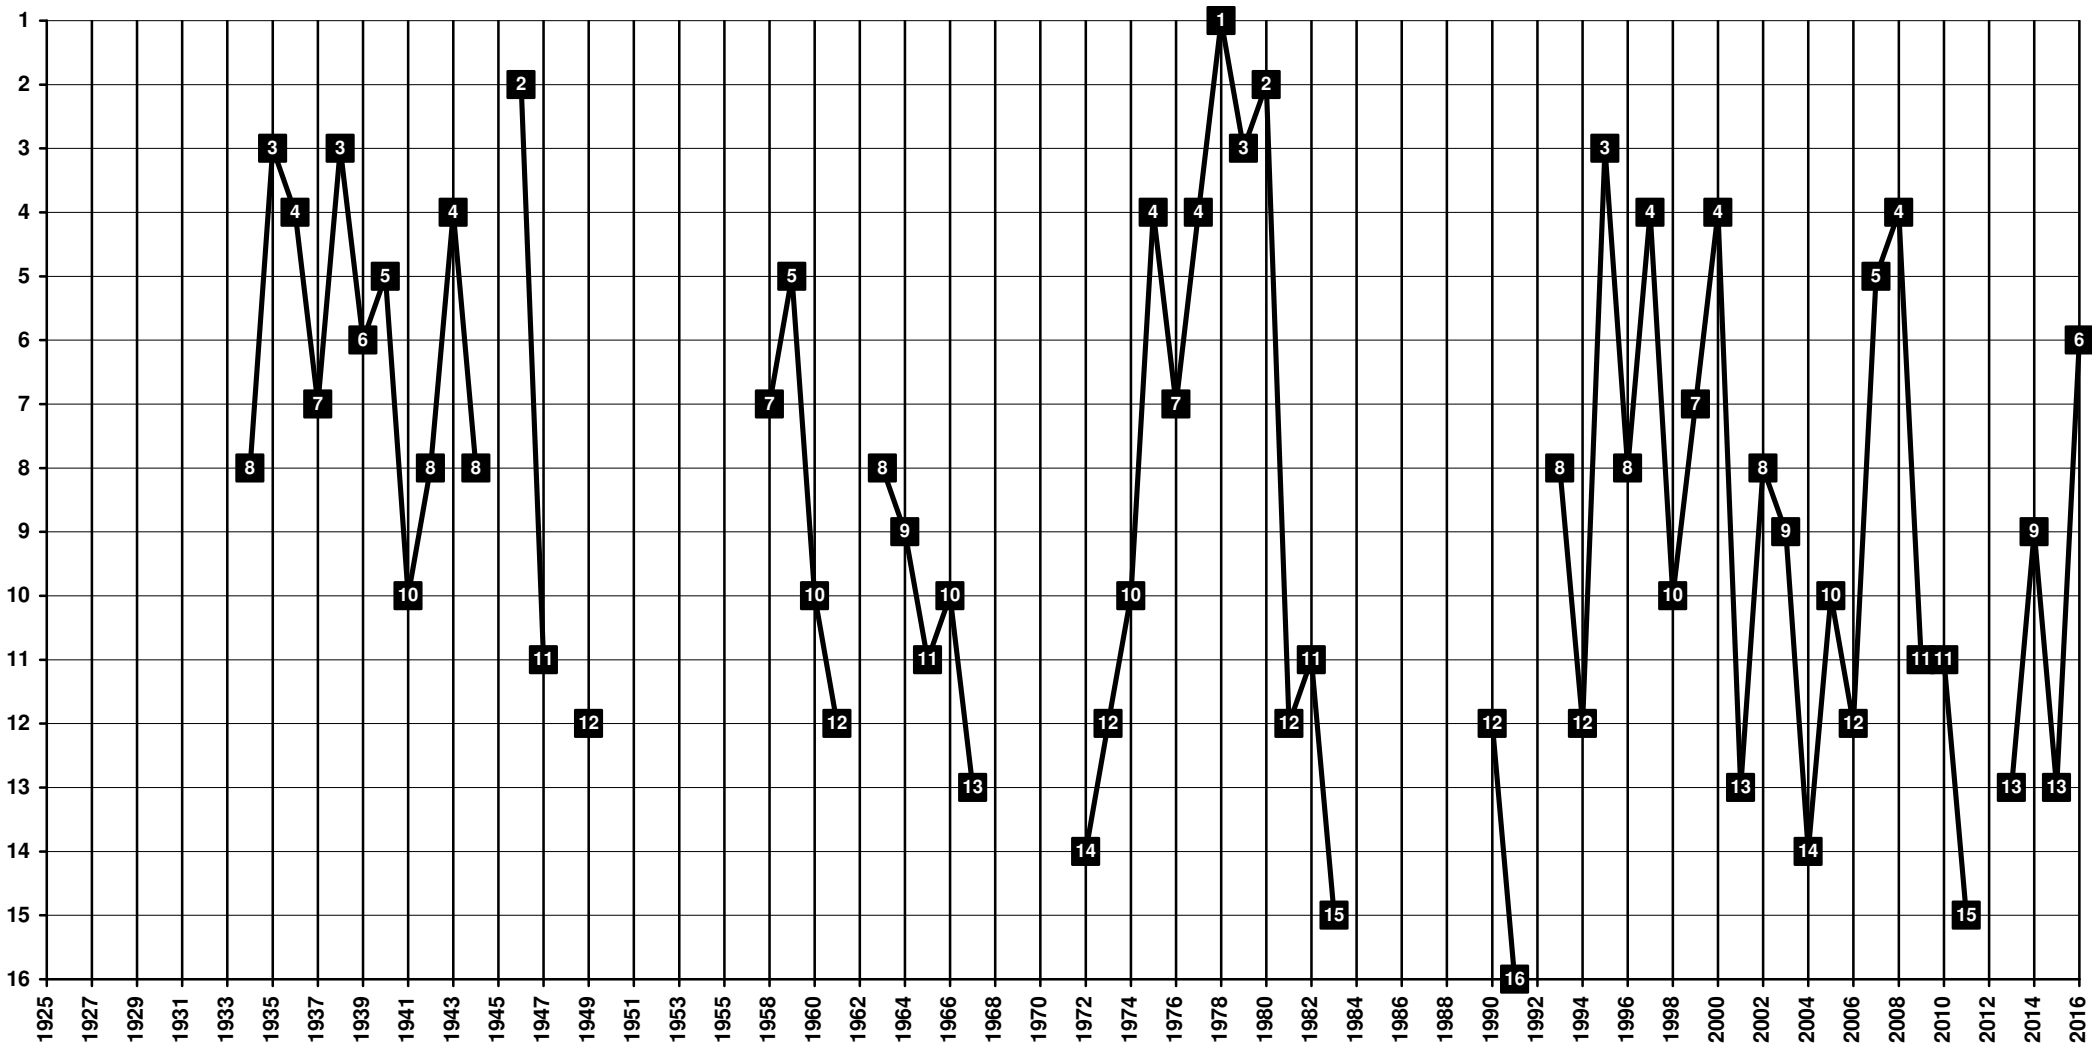

Czech Republic & Czechoslovakia (without slovak clubs) - Tier 1 - Final Table Places

1913 **SK Zidenice** | 1947 **Zbrojovka Zidenice Brno** | 1948 **Sokol Zbrojovka Zidenice Brno** | 1951 **Sokol Zbrojovka Brno** | 1953 **Spartak Zbrojovka Brno** |
(1953-1961 amalgamated with Ruda Hvezda Brno) | 1956 **Spartak ZJS Brno** | 1968 **Zbrojovka Brno** | 1992 **Boby Brno** | 1997 **Boby-sport Brno** | 2000 **Stavo Artikel Brno** | 2002
FC Brno | 2010 **Zbrojovka Brno** [Brno]