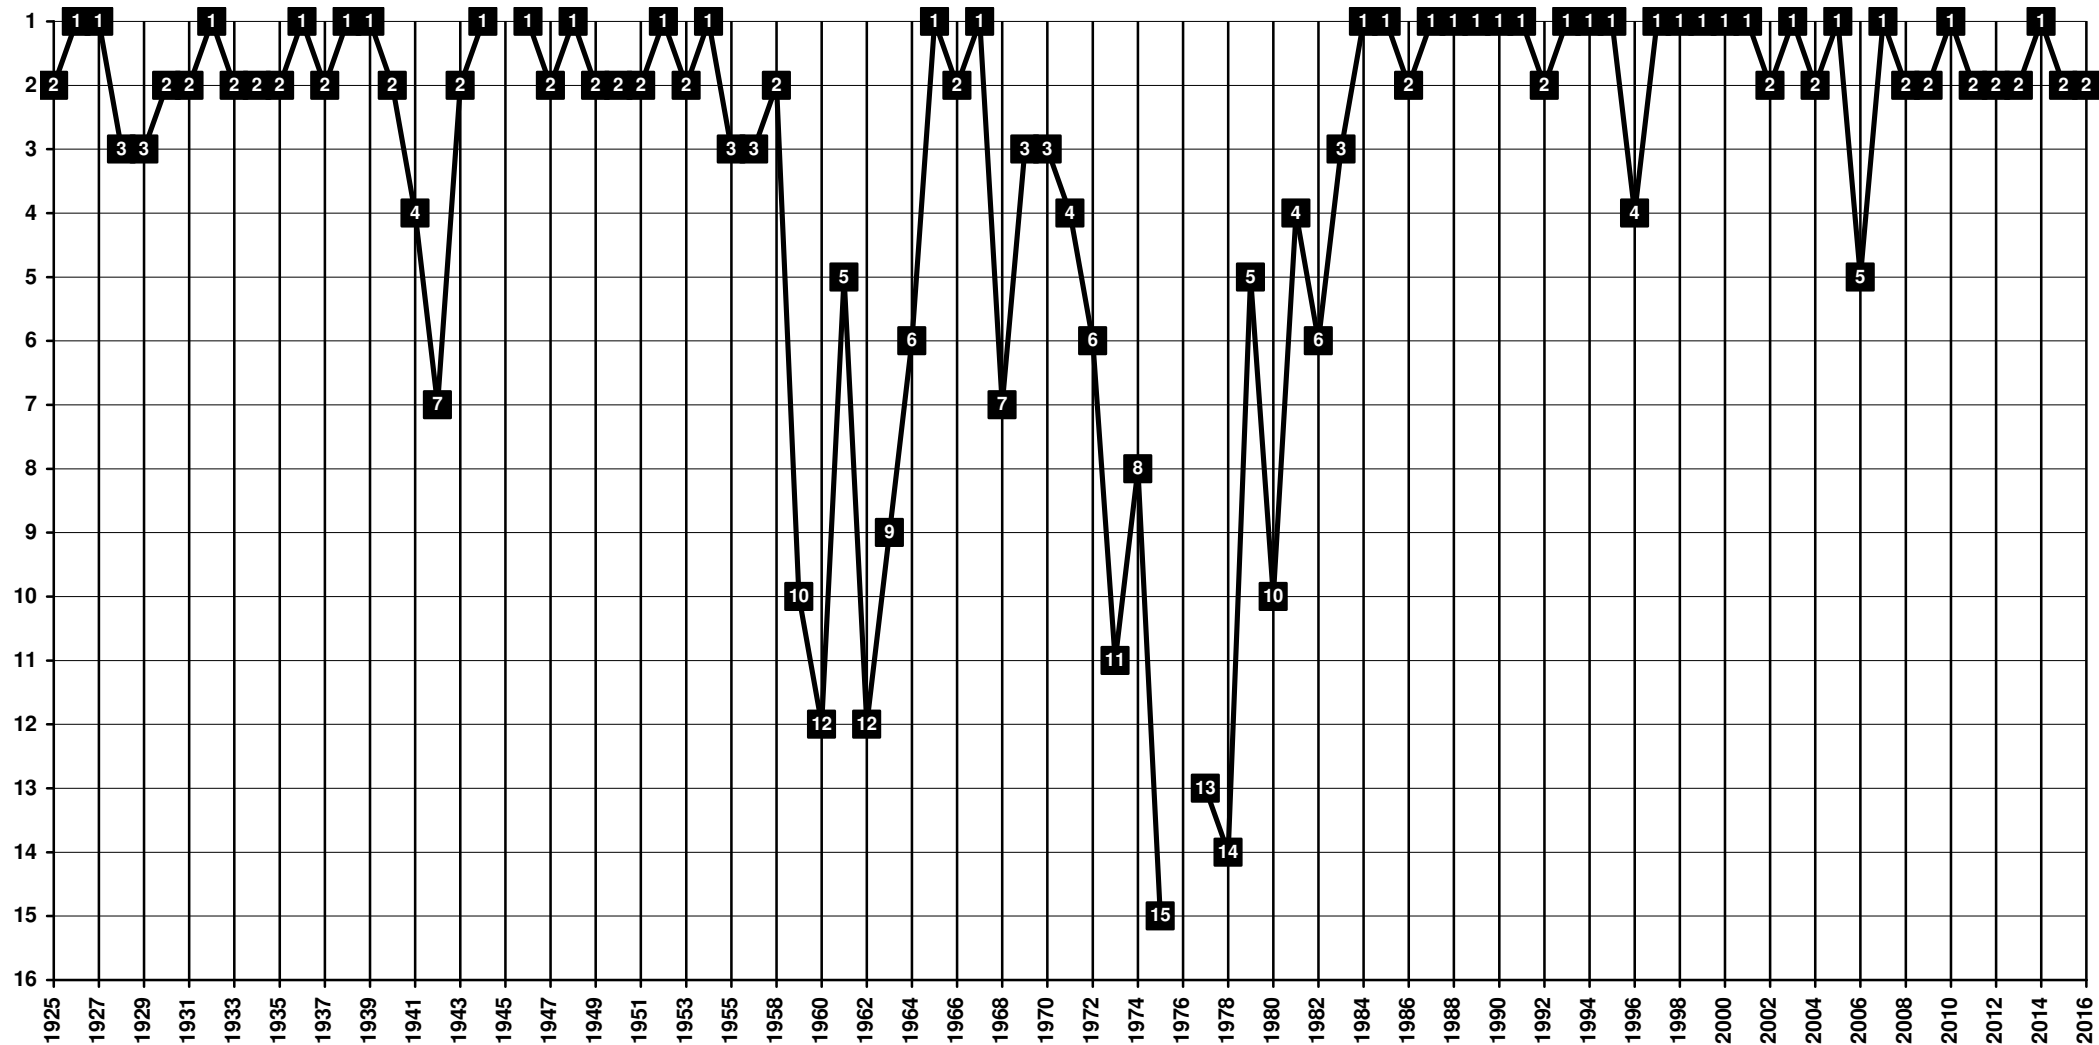

Czech Republic & Czechoslovakia (without slovak clubs) - Tier 1 - Final Table Places

1893 **Kralovske Vinohrady Praha** | 1894 **Sparta Praha** | 1948 **Sparta Bubeneč Praha** | 1949 **Sokol Bratrstvi Sparta Praha** | 1951 **Sparta CKD Sokolovo Praha** | 1953 **Spartak Praha Sokolovo** | 1965 **Sparta CKD Praha** | 1990 **Sparta Praha** [Praha]