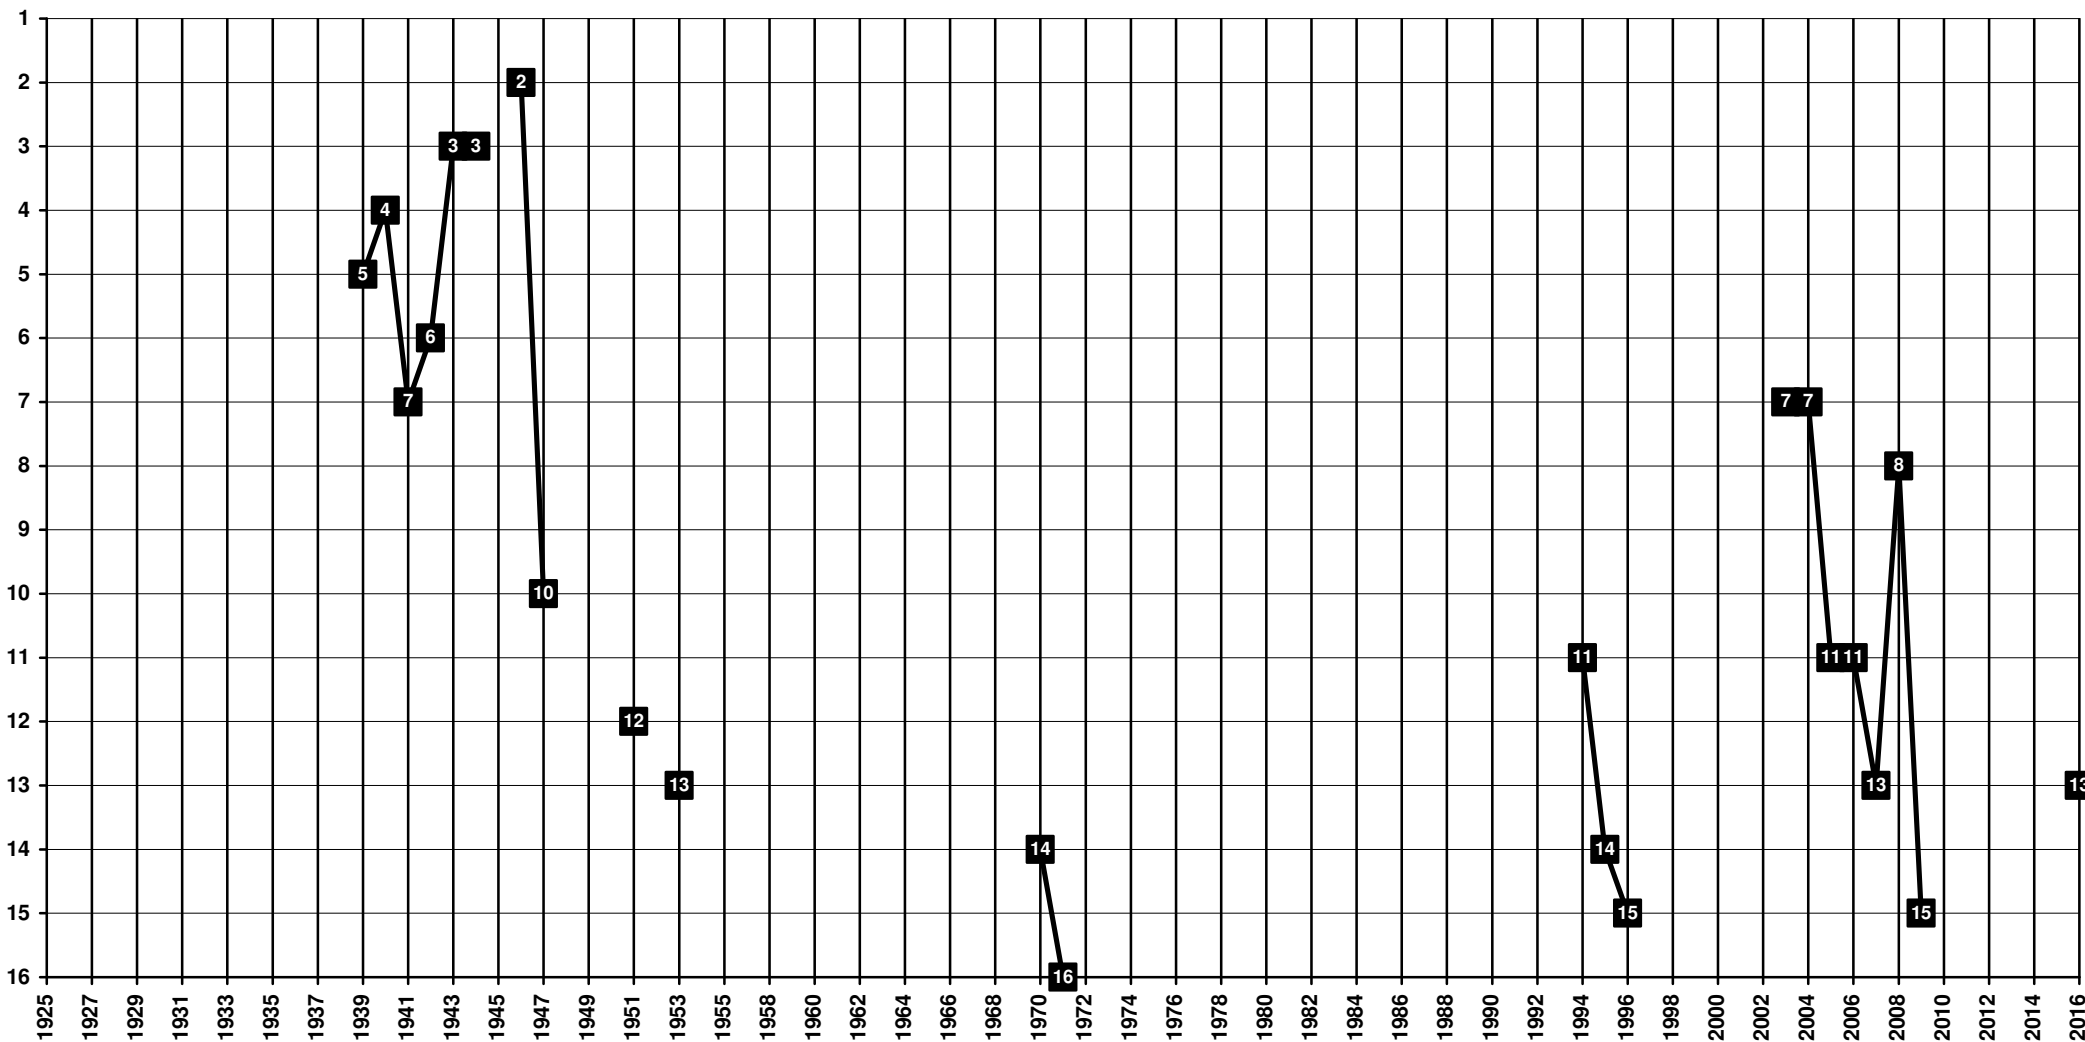

Czech Republic & Czechoslovakia (without slovak clubs) - Tier 1 - Final Table Places

1919 **SK Zlín** | 1922 **Bata Zlín** | 1948 **Botostroj I. Zlín** | 1949 **Sokol Svit Gottwaldov** | 1950 **Svit Gottwaldov** | 1951 **Svit Podvesna Gottwaldov** | 1953 **Jiskra Podvesna Gottwaldov** | 1958 **TJ Gottwaldov** | 1989 **SK Zlín** | 1990 **Svit Zlín** | 1996 **FC Zlín** | 1997 **Svit Zlín** | 2001 **FK Zlín** | 2002 **Tescoma Zlín** | 2012 **Fastav Zlín**
[Zlín]