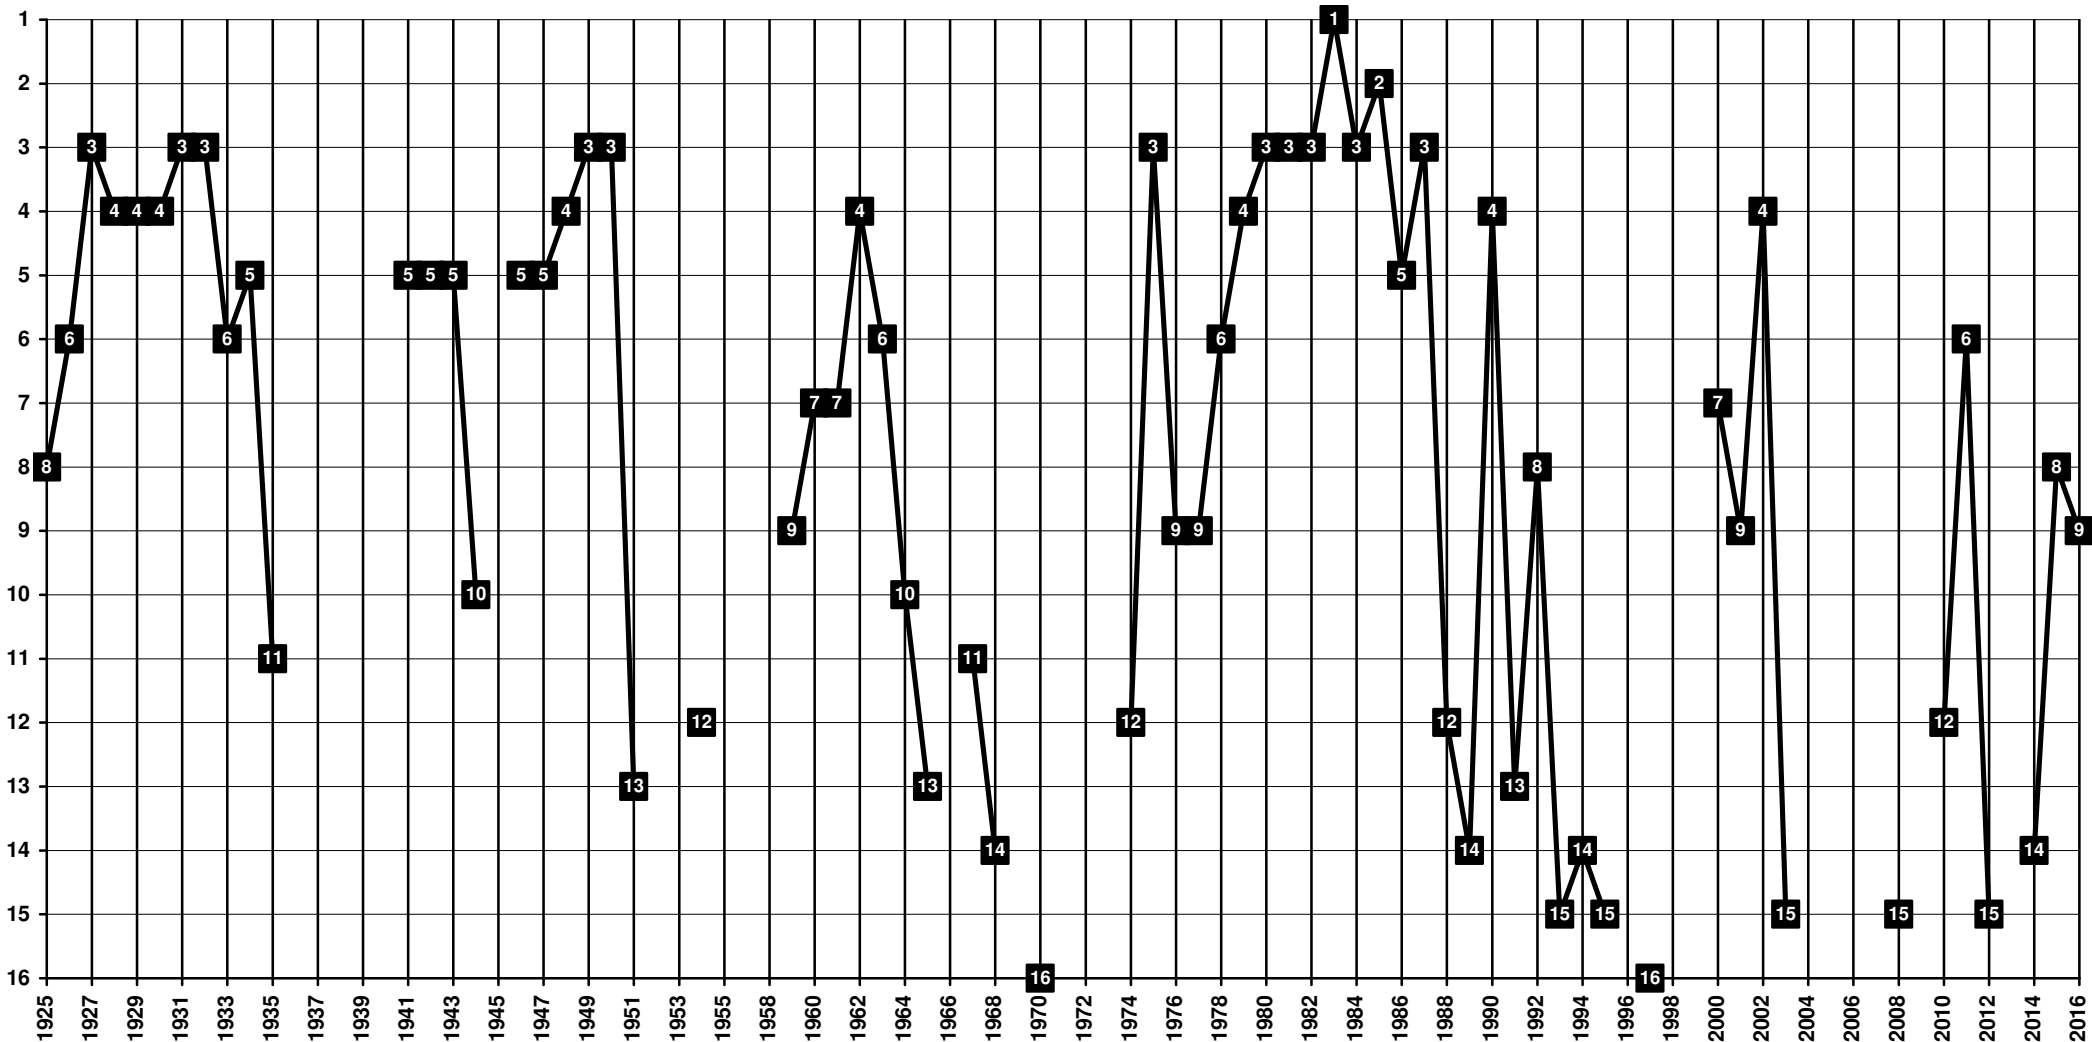

Czech Republic & Czechoslovakia (without slovak clubs) - Tier 1 - Final Table Places

1905 **AFK Vrsovice Praha** | 1927 **Bohemians AFK Vrsovice Praha** | 1941 **Bohemia AFK Vrsovice Praha** | 1945 **Bohemians AFK Vrsovice Praha** | 1948 **Sokol Vrsovice Bohemians** | 1949 **Sokol Zeleznicari Bohemians Praha** | 1950 **Sokol Zeleznicari Praha** | 1951 **Sokol CKD Stalingrad Praha** | 1953 **Spartak Praha Stalingrad** | 1962 **CKD Praha** | 1965 **Bohemians CKD Praha** | 1993 **Bohemians Praha** | 2005 **Bohemians 1905 Praha** [Praha]