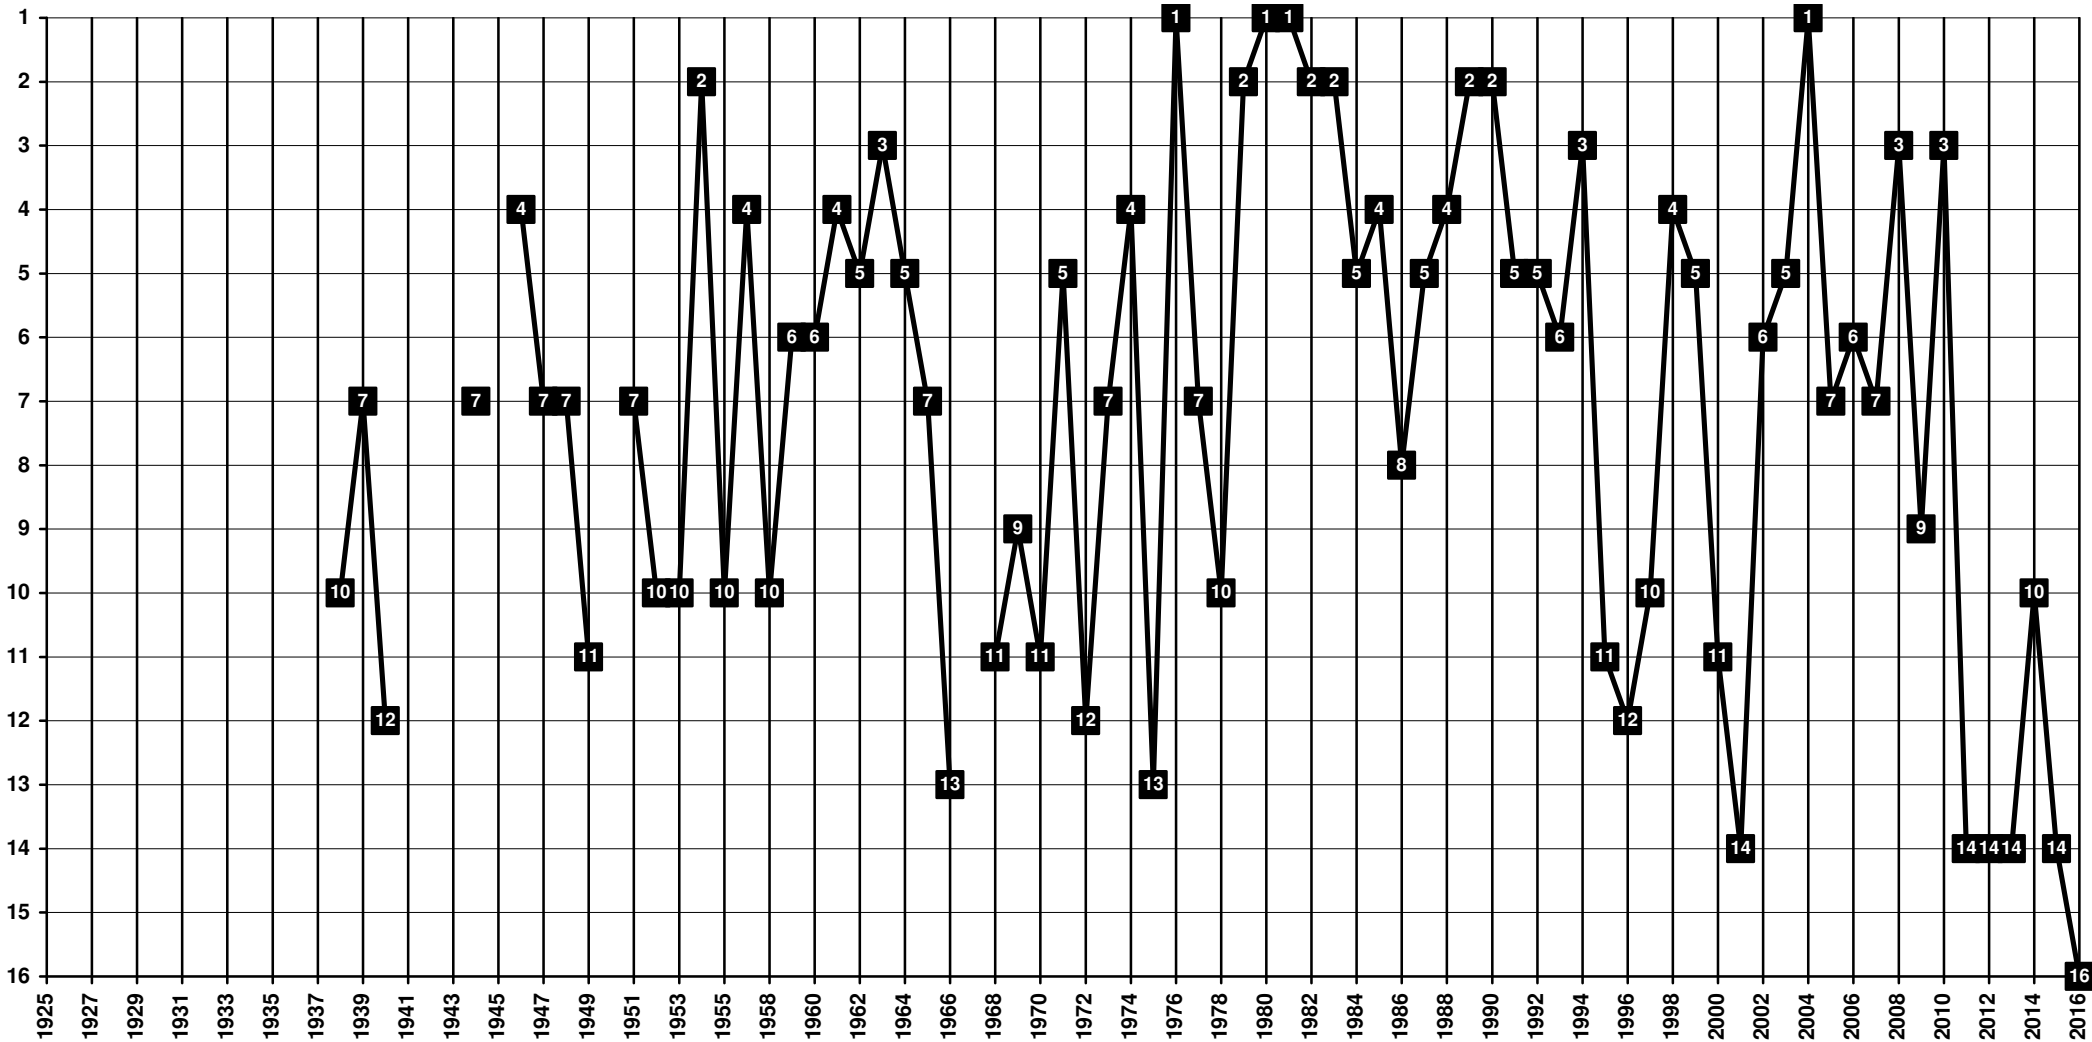

Czech Republic & Czechoslovakia (without slovak clubs) - Tier 1 - Final Table Places

1922 **Slezska Ostrava** | 1945 **SK Ostrava** | 1948 **Sokol Trojice Ostrava** | 1951 **Sokol OKD Ostrava** | 1952 **Banik Ostrava** [Ostrava]