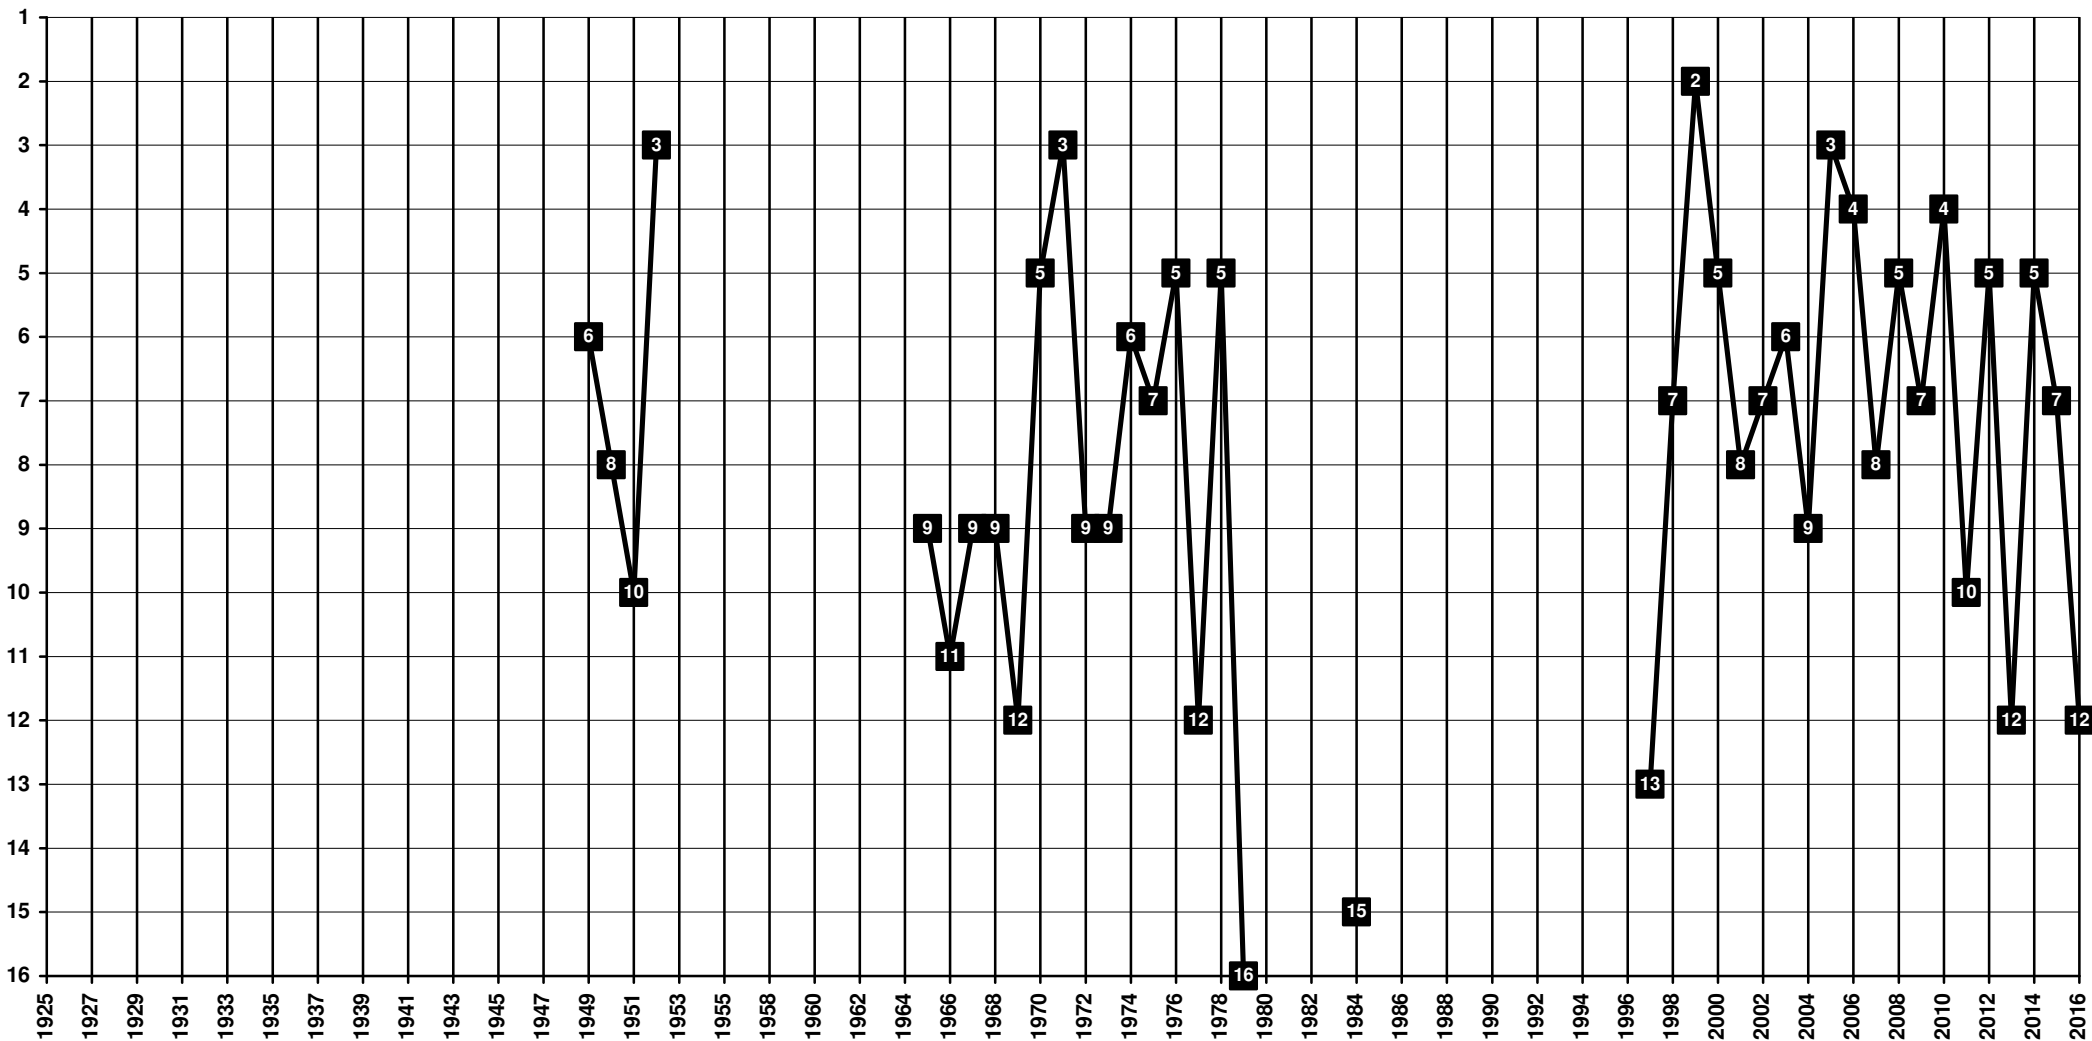

Czech Republic & Czechoslovakia (without slovak clubs) - Tier 1 - Final Table Places

1945 **SK Teplice-Sanov** | 1948 **Sokol Teplice** | 1949 **Technomat Teplice** | 1951 **Vodotechna Teplice** | 1952 **Ingstav Teplice** | 1953 **Tatran Teplice** | 1960 **Slovan Teplice** | 1966 **Sklo Union Teplice** | 1991 **VTJ Teplice** | 1993 **Frydrych Teplice** | 1994 **FK Teplice** [Teplice]