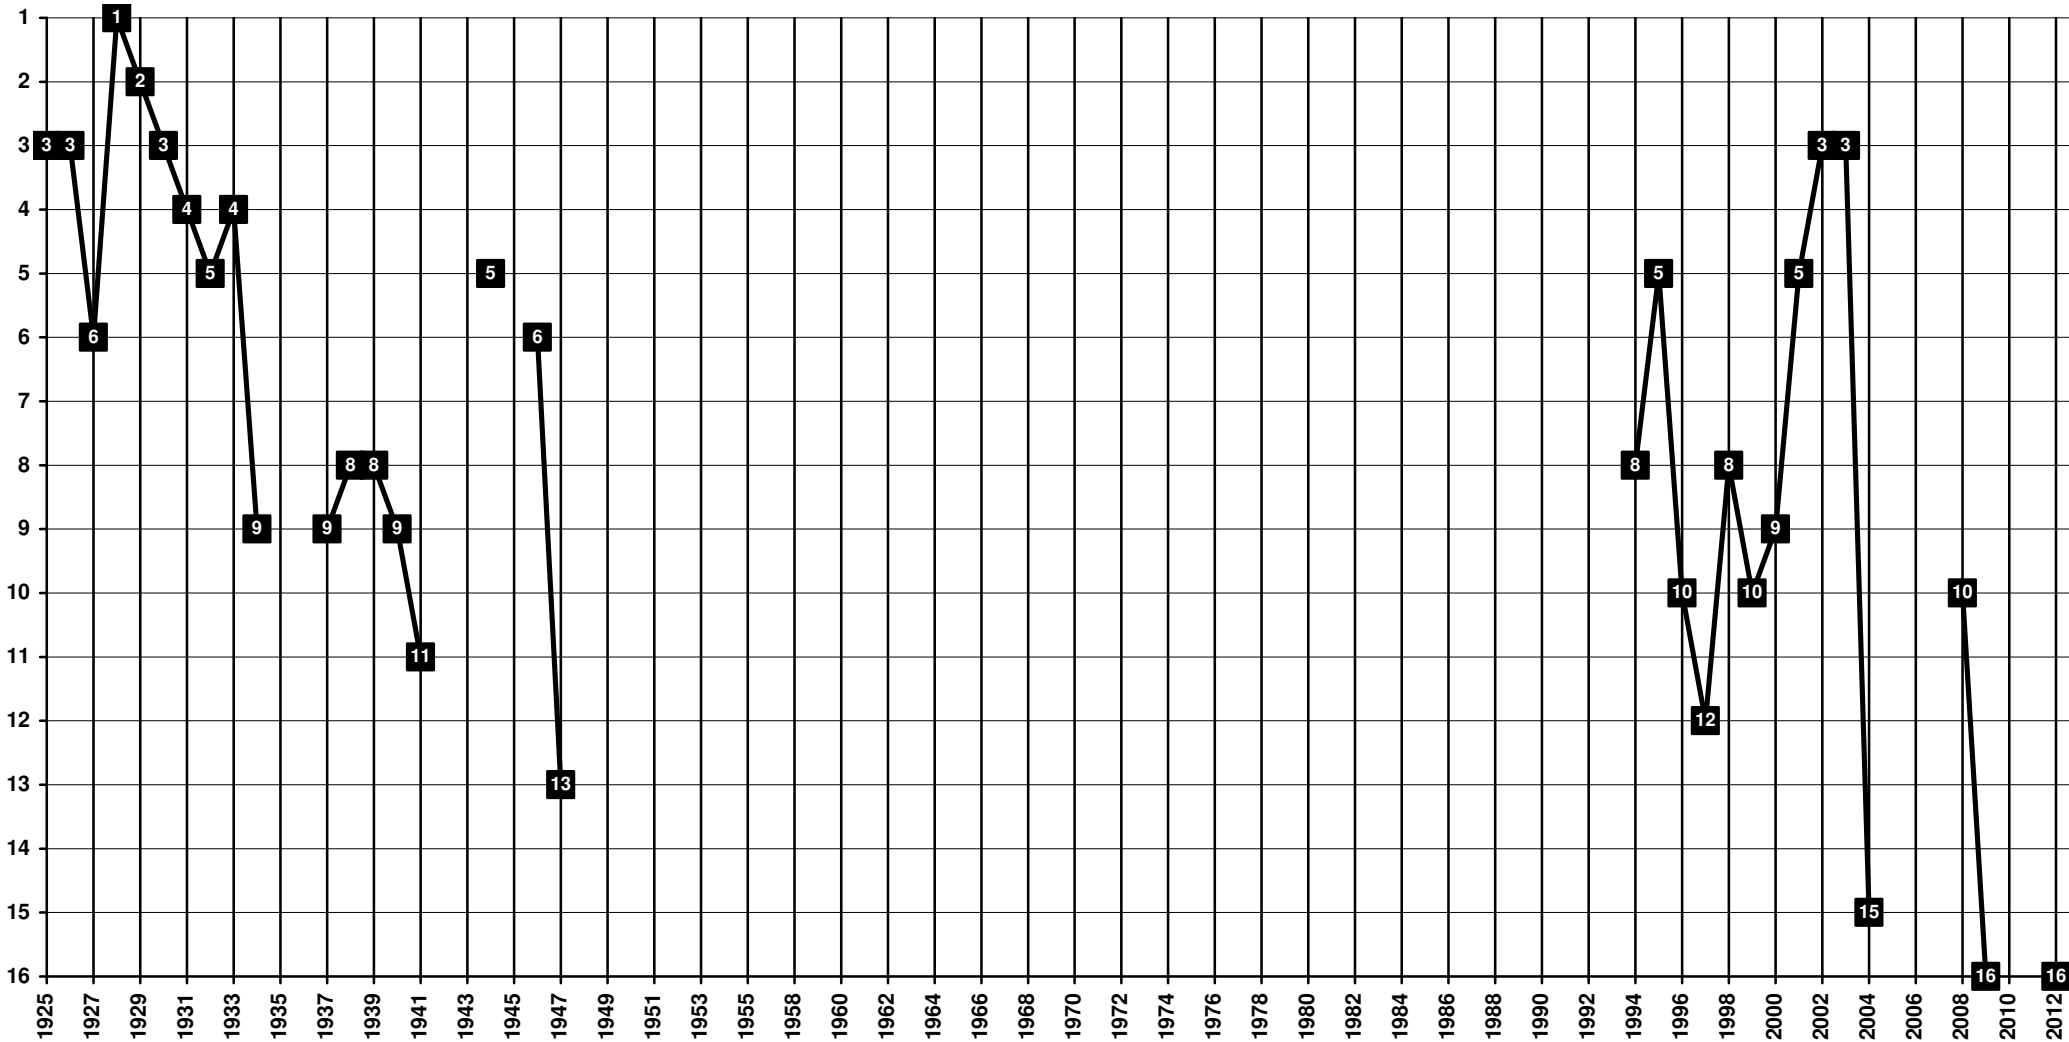

Czech Republic & Czechoslovakia (without slovak clubs) - Tier 1 - Final Table Places

1903 **Viktoria Zizkov** | 1950 **Sokol Viktoria Zizkov** | 1951 **Sokol CSAD Zizkov** | 1952 **Slavoj Zizkov** | 1965 **Viktoria Zizkov** [Žižkov, Praha]