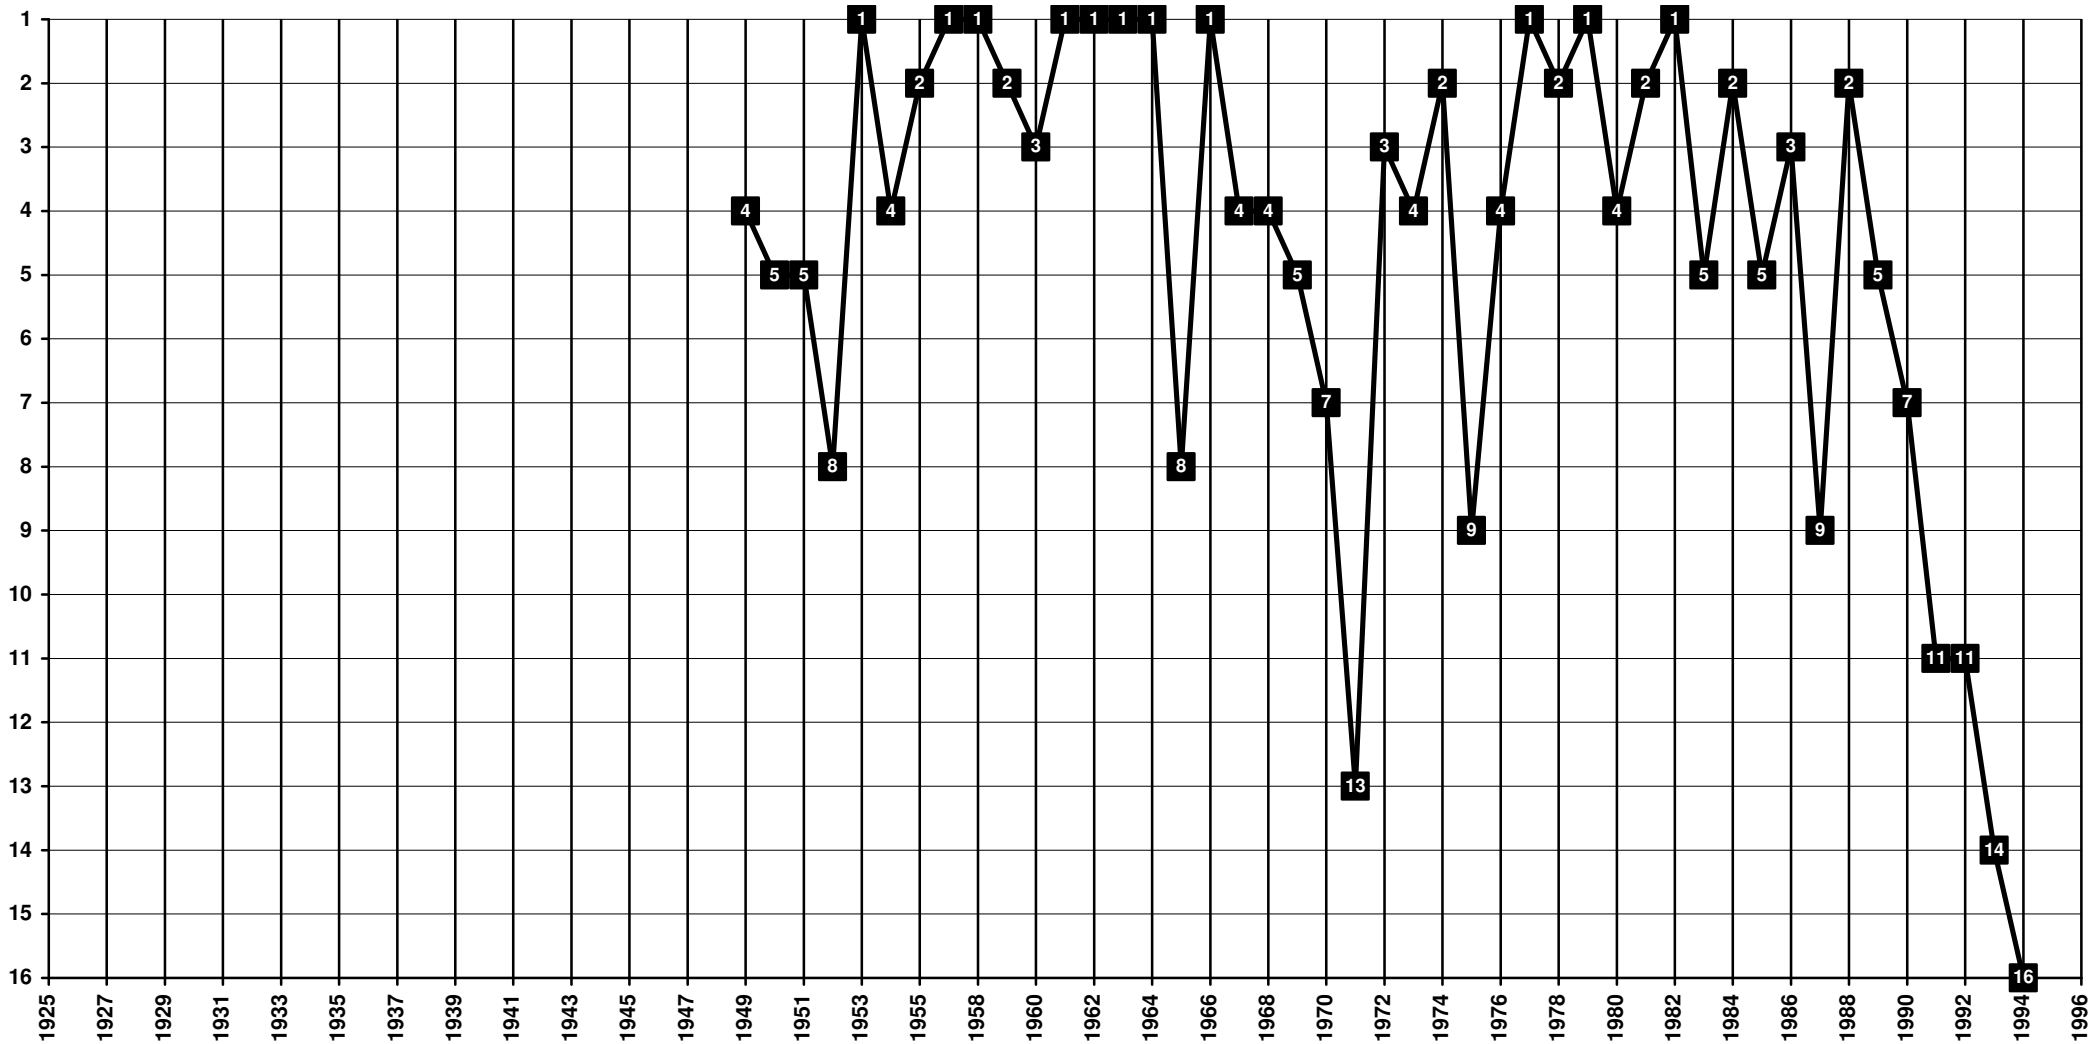

Czech Republic & Czechoslovakia (without slovak clubs) - Tier 1 - Final Table Places

1948 **ATK Praha** | 1953 **UDA Praha** | 1956-1996 **Dukla Praha** (1996 merged with Portal Pribram to FC Dukla) [Praha]