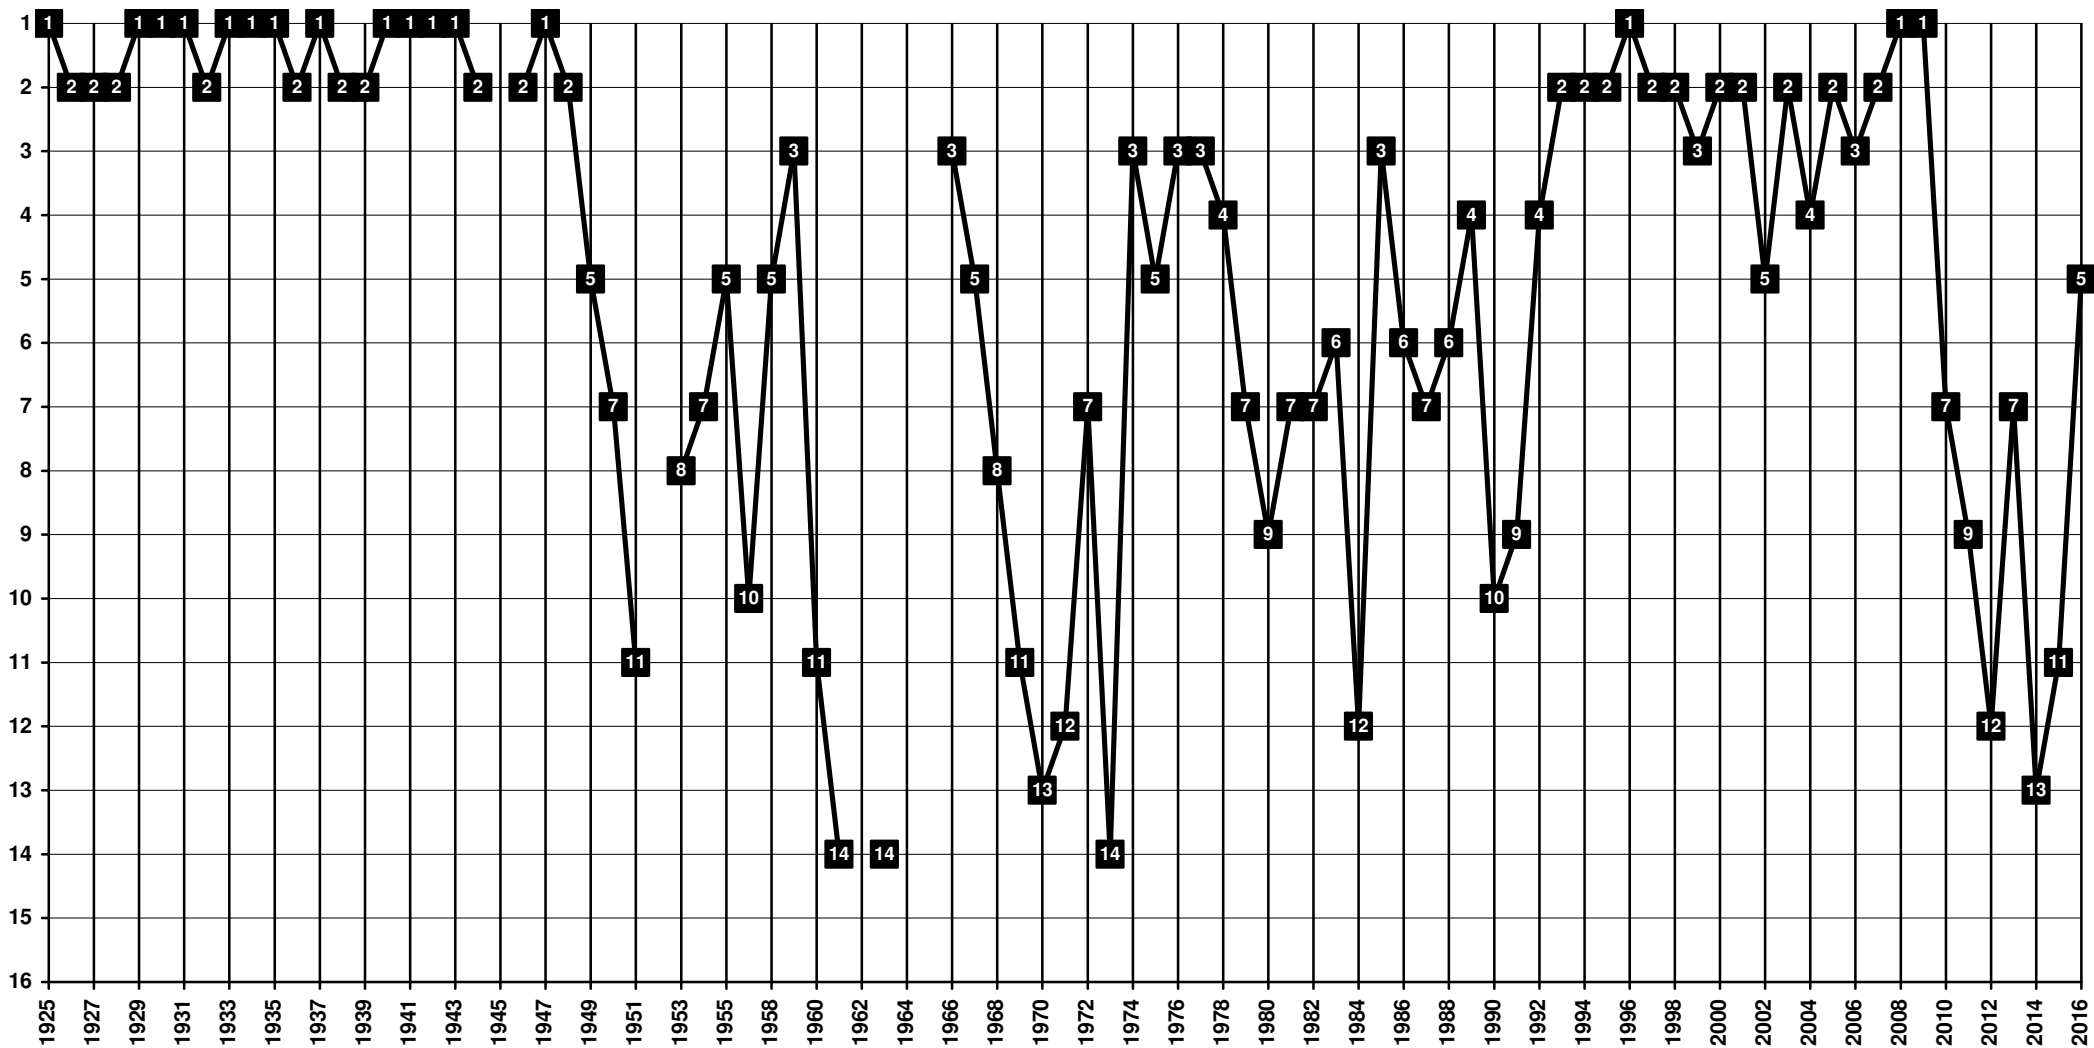

Czech Republic & Czechoslovakia (without slovak clubs) - Tier 1 - Final Table Places

1892 **ACOS Praha** | 1893 **Slavia Praha** | 1948 **Sokol Slavia Praha** | 1949 **Dynamo Slavia Praha** | 1953 **Dynamo Praha** | 1965 **Slavia Praha** | 1977 **Slavia IPS Praha** | 1991 **Slavia Praha** [Praha]