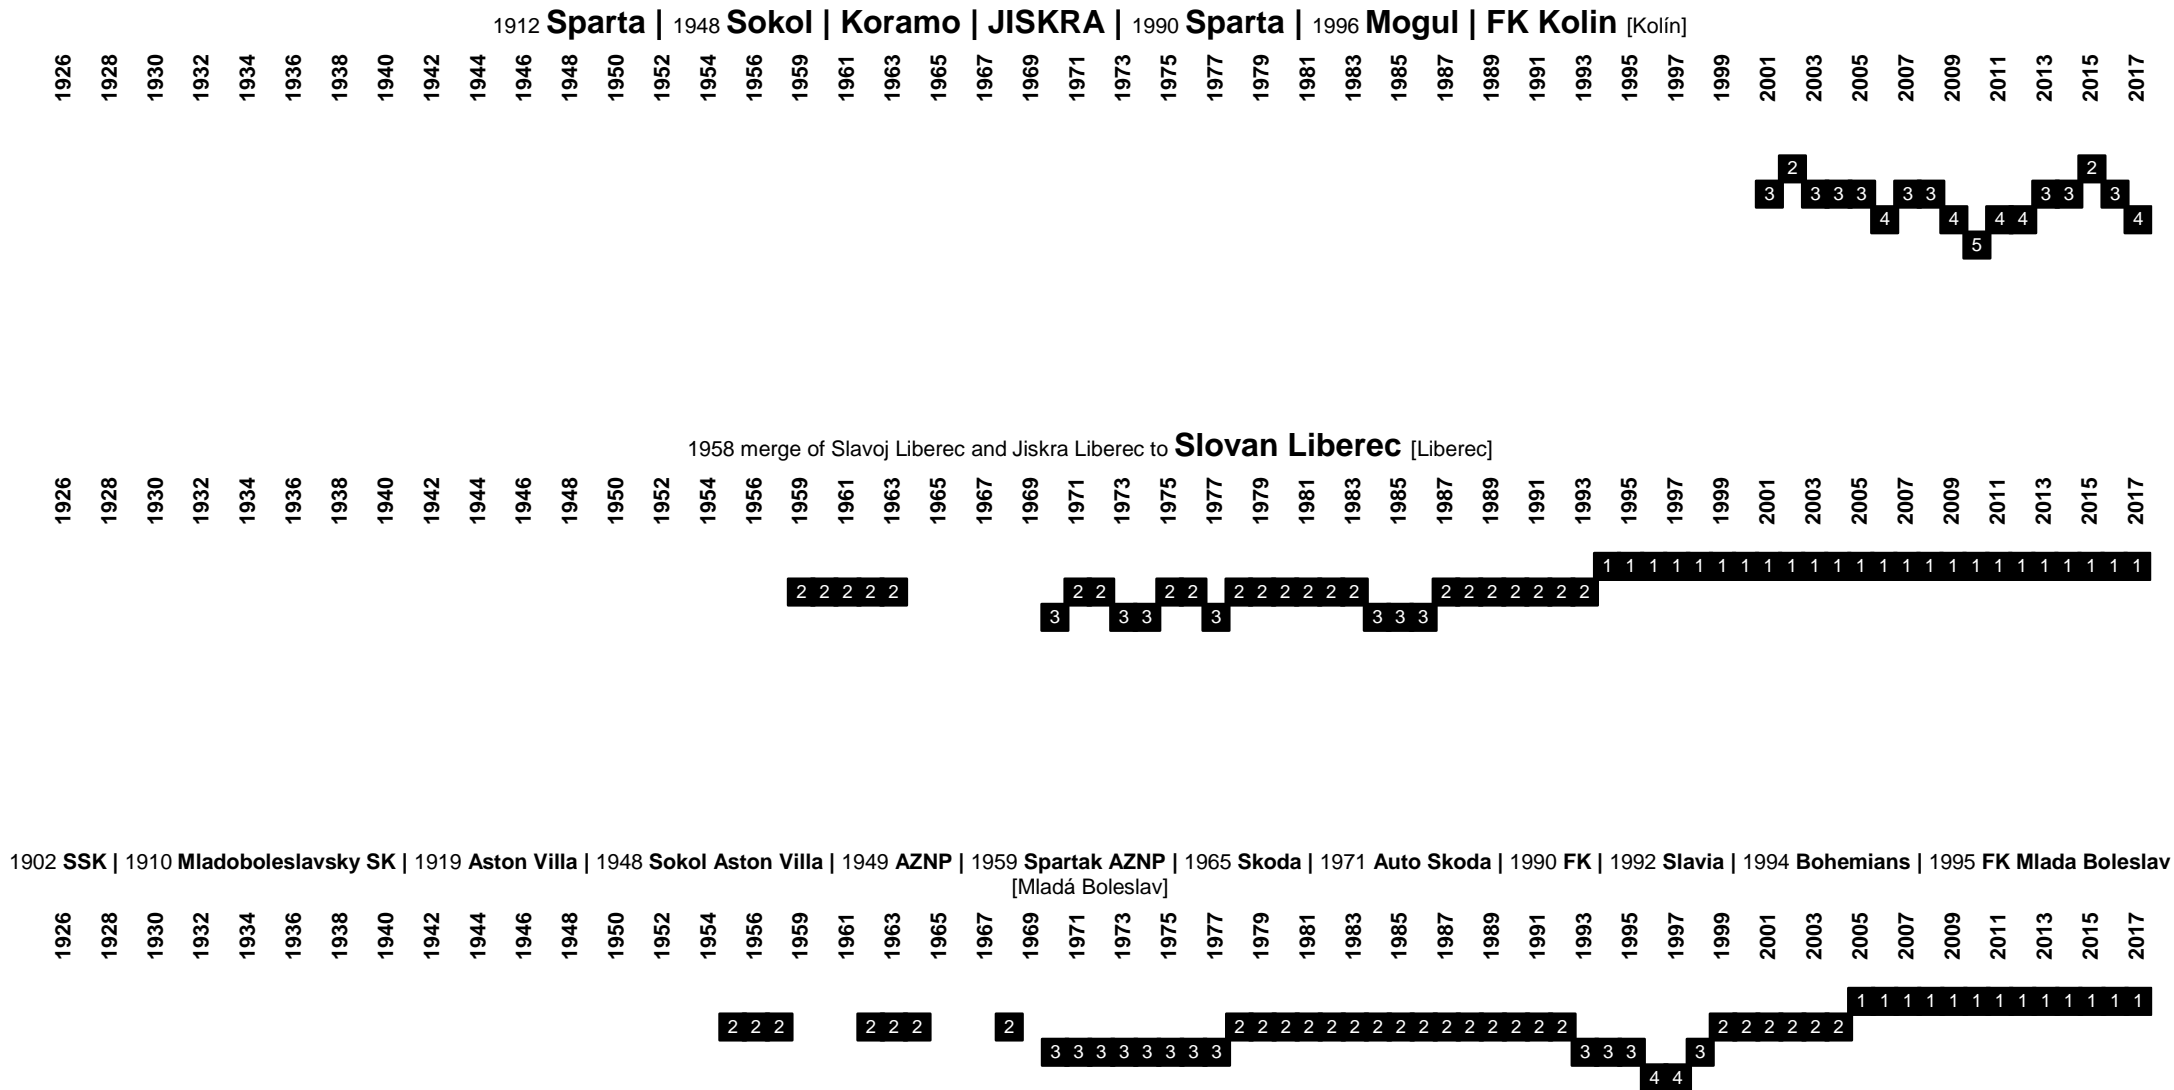

Czech Republic & Czechoslovakia (without slovak clubs) - Divisional Movements