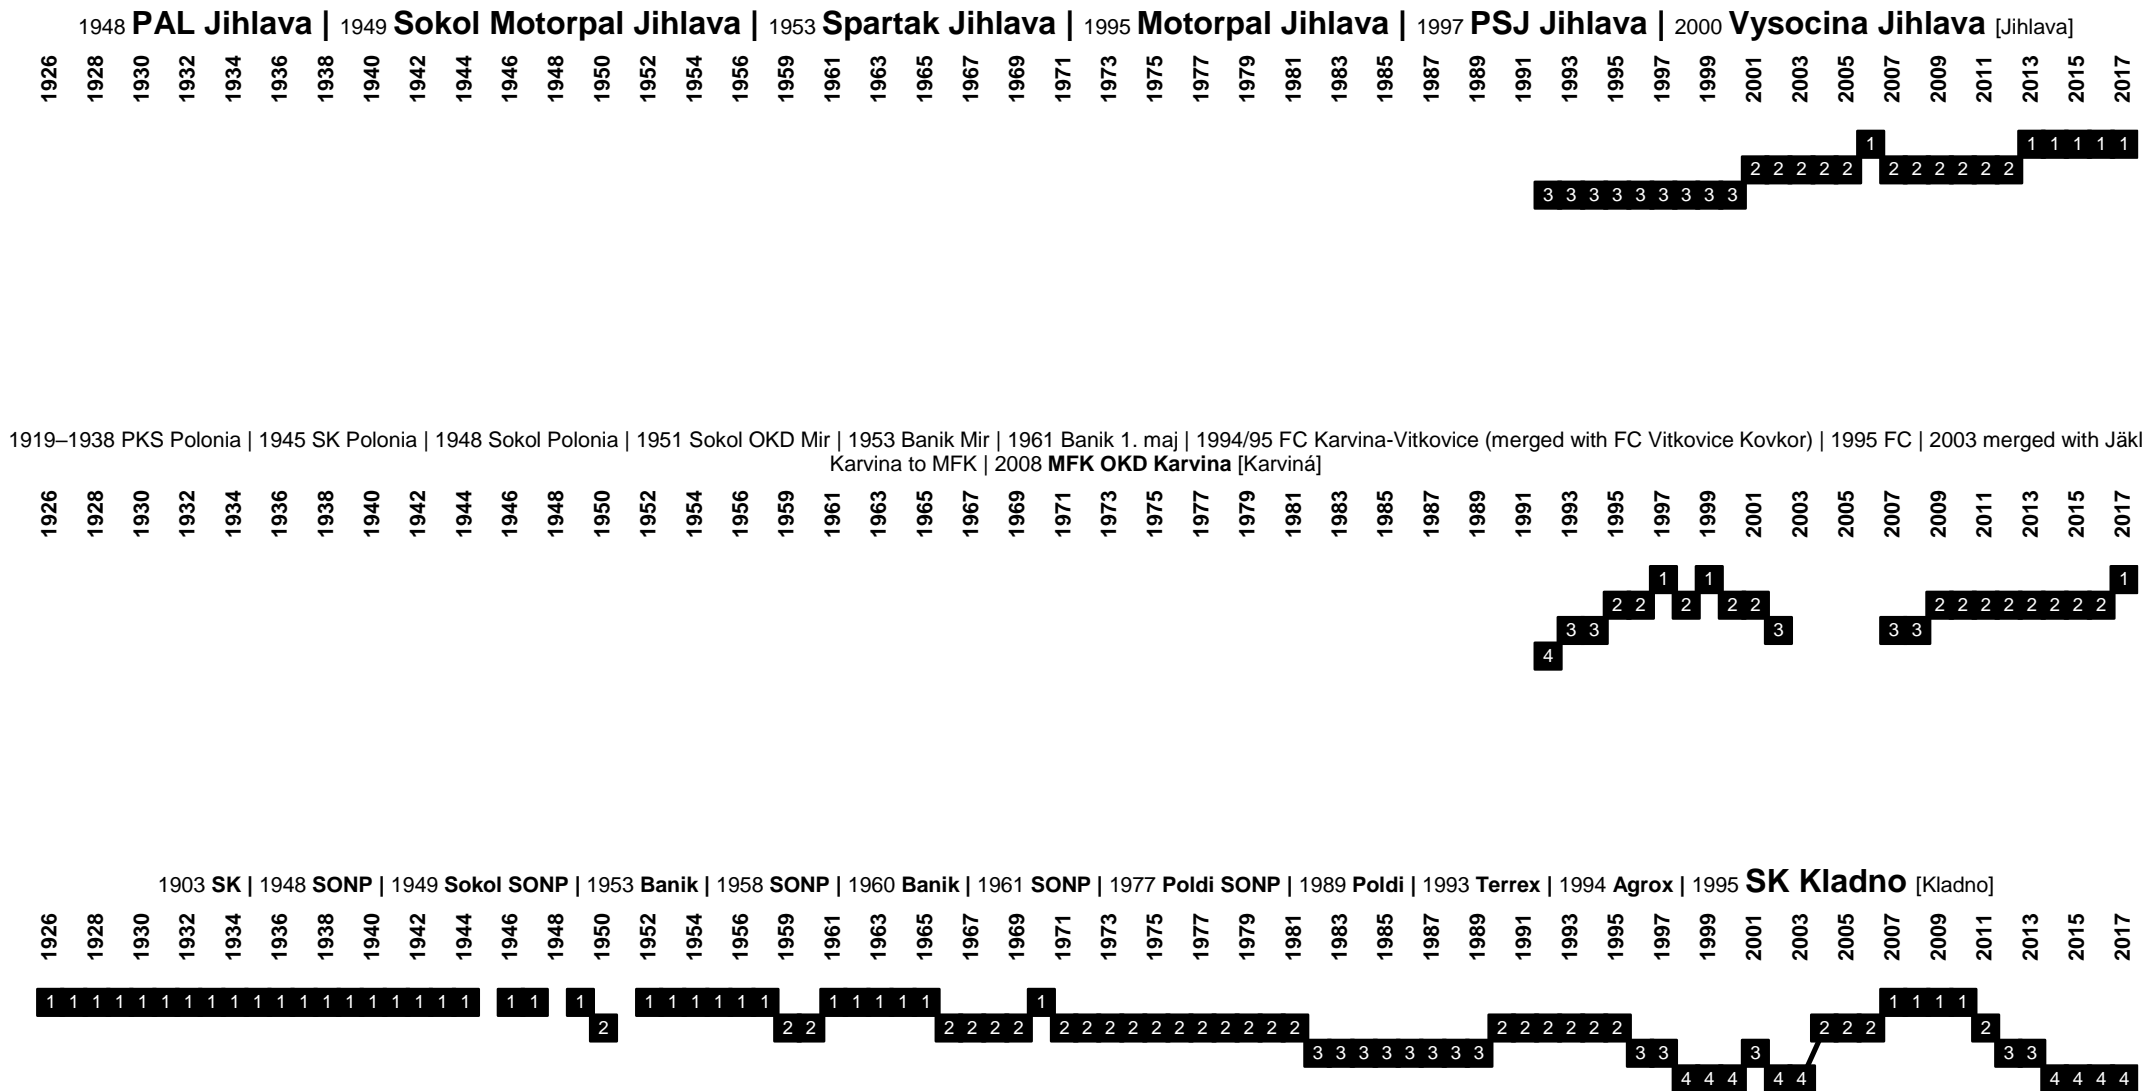

Czech Republic & Czechoslovakia (without slovak clubs) - Divisional Movements