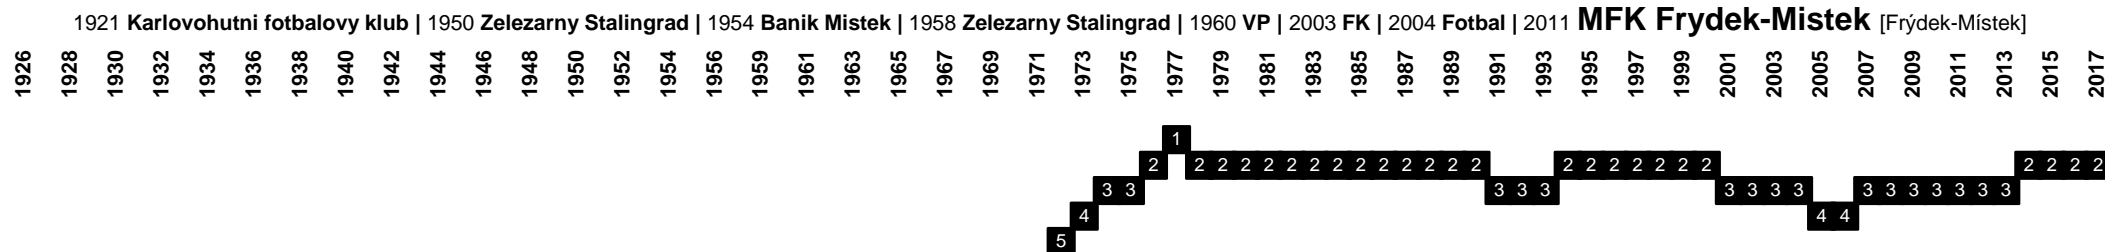

Czech Republic & Czechoslovakia (without slovak clubs) - Divisional Movements