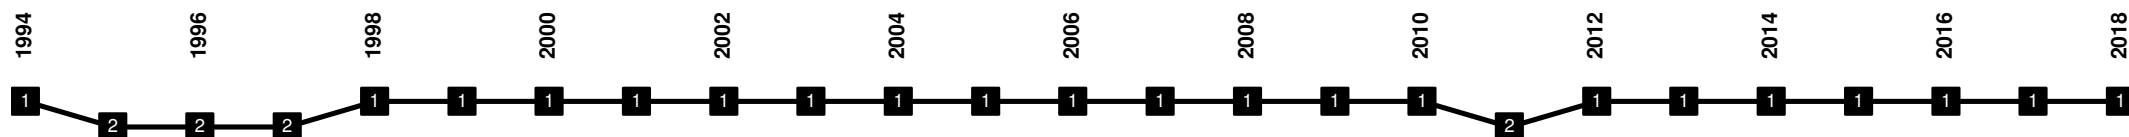

1986 **Shenyang** | 1994 **Shenyang Liuyao** | 1995 **Shenyang Huayang** | 1996 **Shenyang Haishi** | 2001 **Shenyang Ginde** | 2007 **Changsha Ginde** | 2011 **Shenzhen Phoenix** | 2011 **Guangzhou R&F** [Guangzhou, Guangdong]