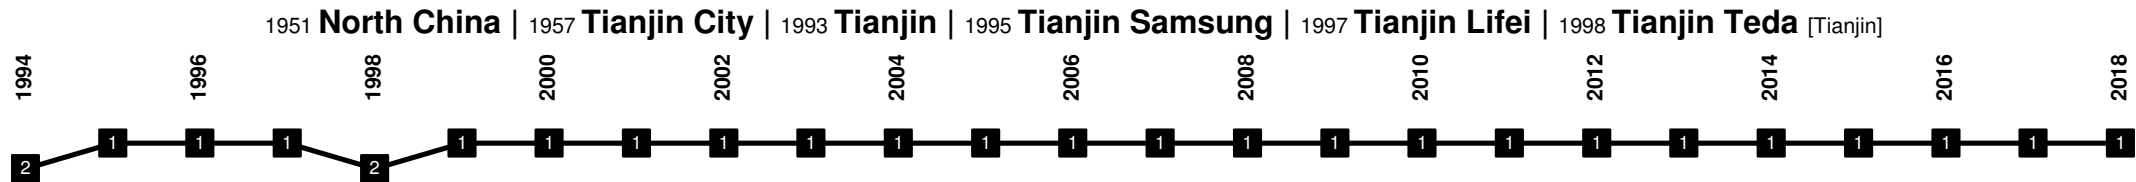

China - Divisional Movements