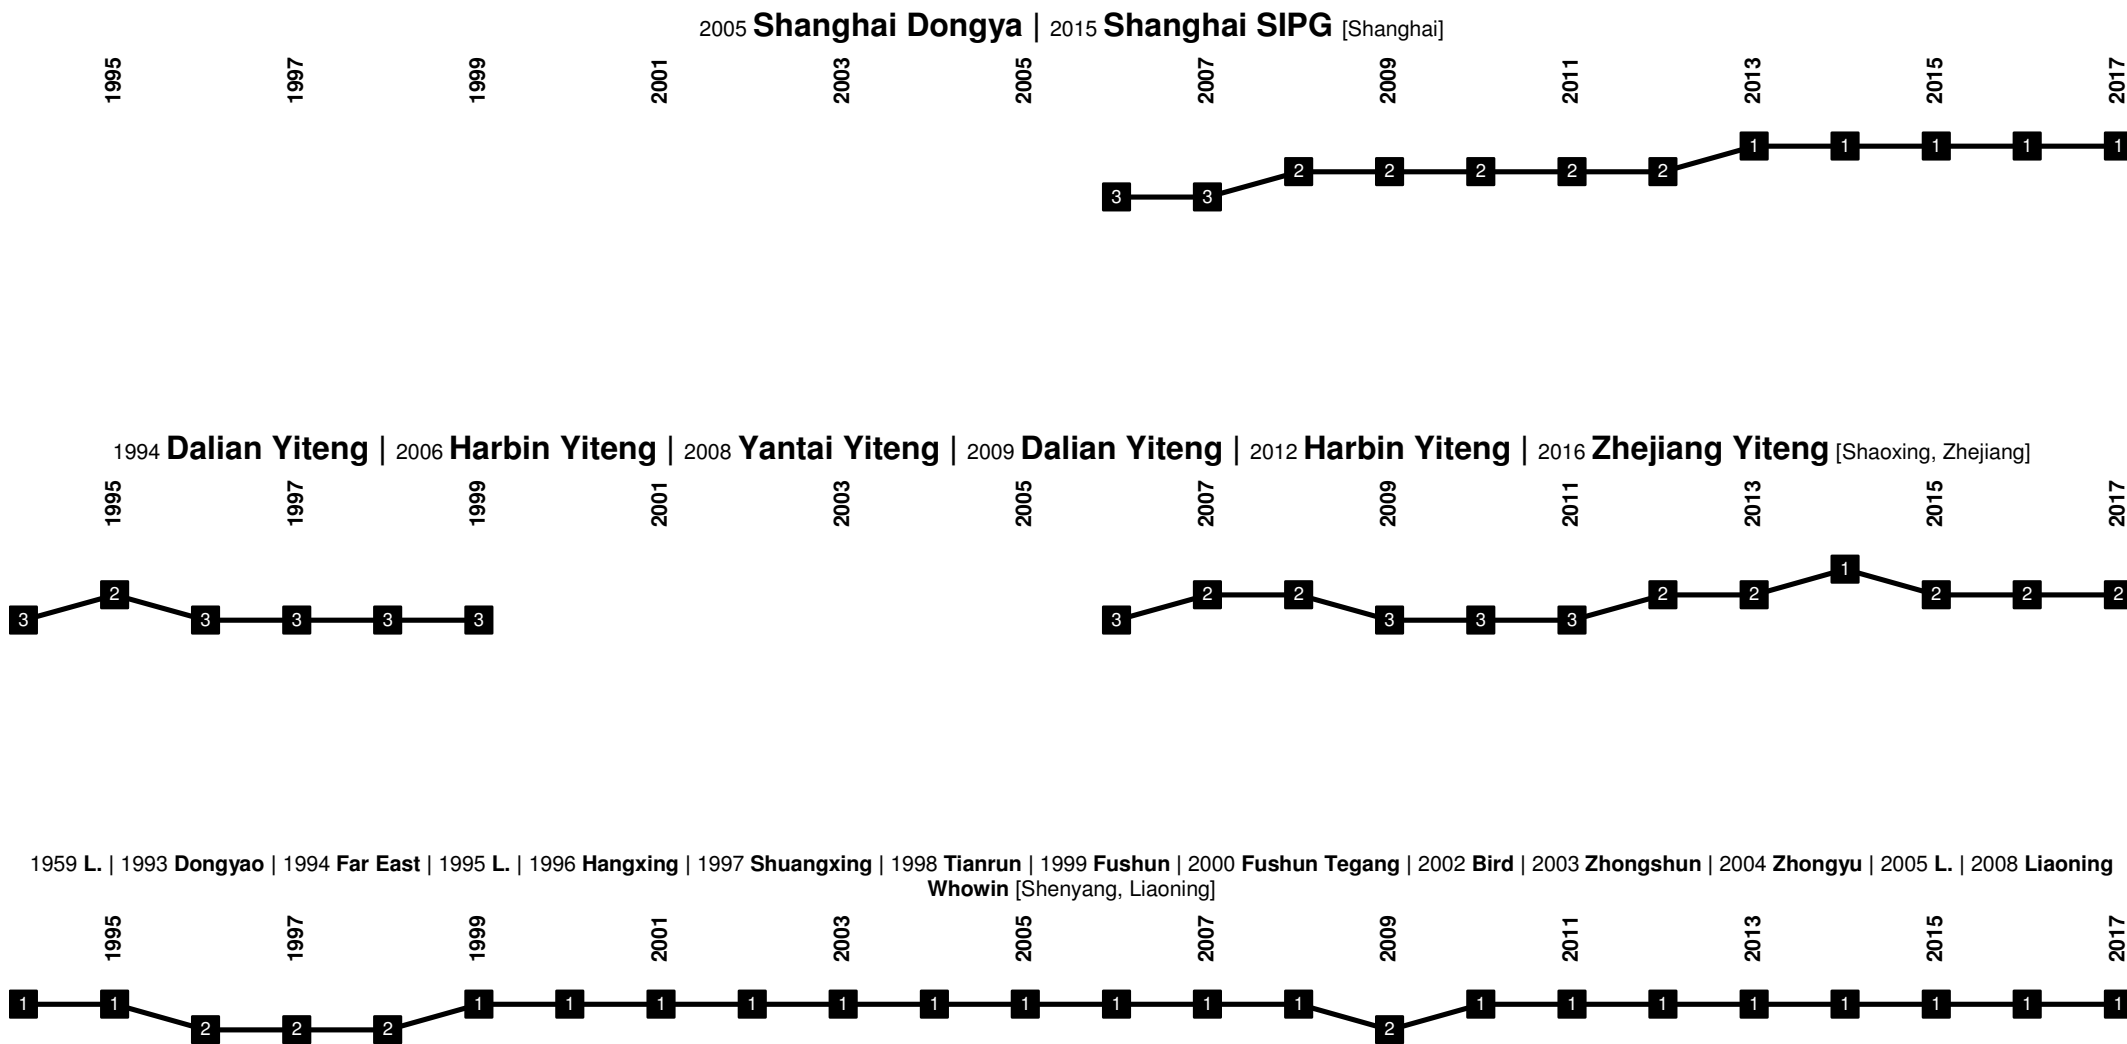

## China - Divisional Movements

1956 **Shandong** | 1993 **Shandong Taishan** | 1994 **Shandong Luneng Taishan** | 1995 **Shandong Jinan Taishan General** | 1997 **Shandong Taishan General** | 1998 **Shandong Luneng Taishan** [Jinan, Shandong]

# China - Divisional Movements

2010 Hebei Zhongji | 2016 Hebei China Fortune [Qinhuangdao, Hebei]

1951 East China | 1957 Shanghai | 1993 Shanghai Shenhua | 2001 Shanghai Shenhua SVA SMEG | 2014 Shanghai Greenland Shenhua [Shanghai]

# China - Divisional Movements