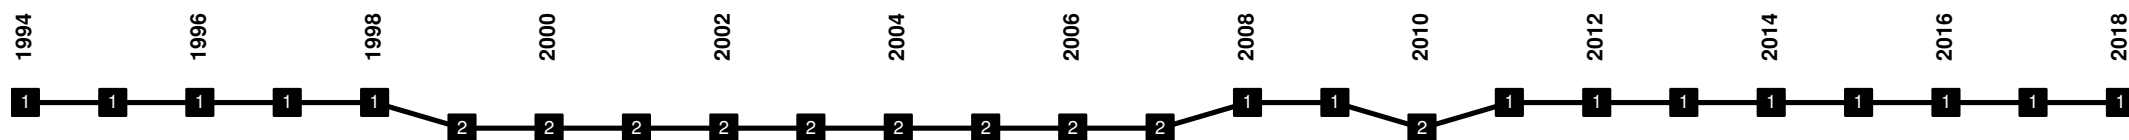

China - Divisional Movements

China - Divisional Movements

China - Divisional Movements

China - Divisional Movements

1954 **Guangzhou** | 1993 **G. Apollo** | 2001 **G. Geely** | 2002 **G. Xiangxue** | 2004 **G. Sunray Cave** | 2006 **G. GPC** | 2010 **G. Evergrande GAC** | 2011 **G. Evergrande** | 2015 **G. Evergrande Taobao** [Guangzhou, Guangdong]