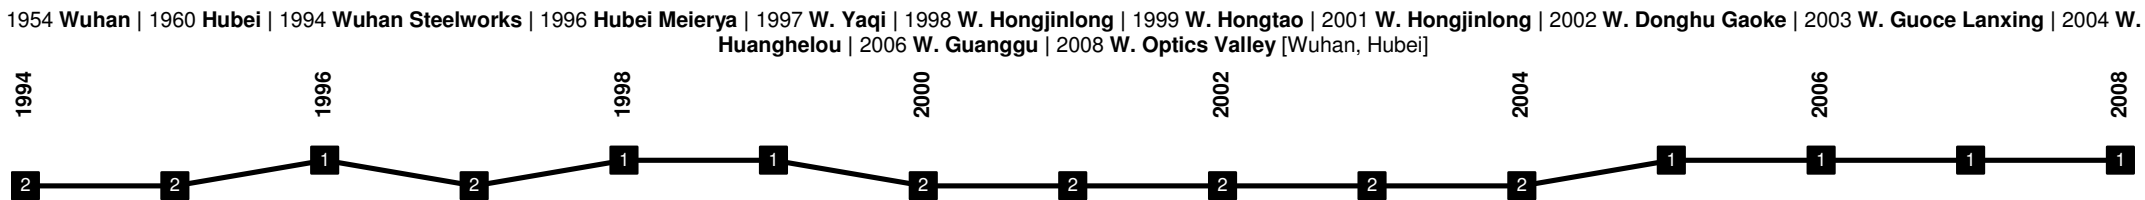

China - Divisional Movements