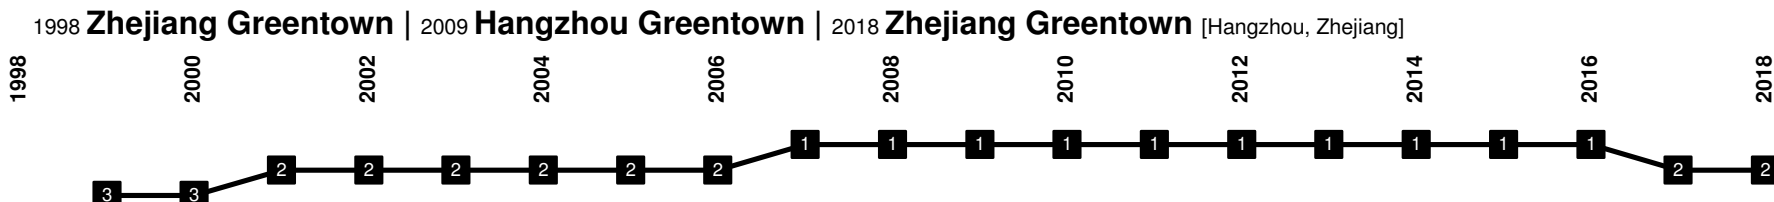

China - Divisional Movements

China - Divisional Movements

China - Divisional Movements

China - Divisional Movements

1954 **Guangzhou** | 1993 **G. Apollo** | 2001 **G. Geely** | 2002 **G. Xiangxue** | 2004 **G. Sunray Cave** | 2006 **G. GPC** | 2010 **G. Evergrande GAC** | 2011 **G. Evergrande** | 2015 **G. Evergrande Taobao** [Guangzhou, Guangdong]

1986 **Shenyang** | 1994 **Shenyang Liuyao** | 1995 **Shenyang Huayang** | 1996 **Shenyang Haishi** | 2001 **Shenyang Ginde** | 2007 **Changsha Ginde** | 2011 **Shenzhen Phoenix** | 2011 **Guangzhou R&F** [Guangzhou, Guangdong]

1992 **Guizhou Zhicheng** | 2016 **Guizhou Hengfeng Zhicheng** [Guiyang, Guizhou]

China - Divisional Movements

China - Divisional Movements

China - Divisional Movements

China - Divisional Movements

China - Divisional Movements