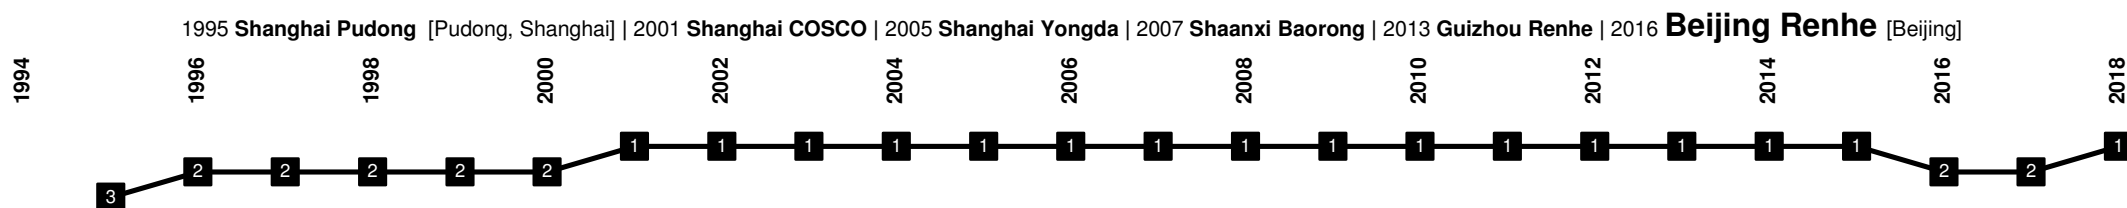

China - Divisional Movements

China - Divisional Movements

China - Divisional Movements

China - Divisional Movements

1954 **Guangzhou** | 1993 **G. Apollo** | 2001 **G. Geely** | 2002 **G. Xiangxue** | 2004 **G. Sunray Cave** | 2006 **G. GPC** | 2010 **G. Evergrande GAC** | 2011 **G. Evergrande** | 2015 **G. Evergrande Taobao** [Guangzhou, Guangdong]