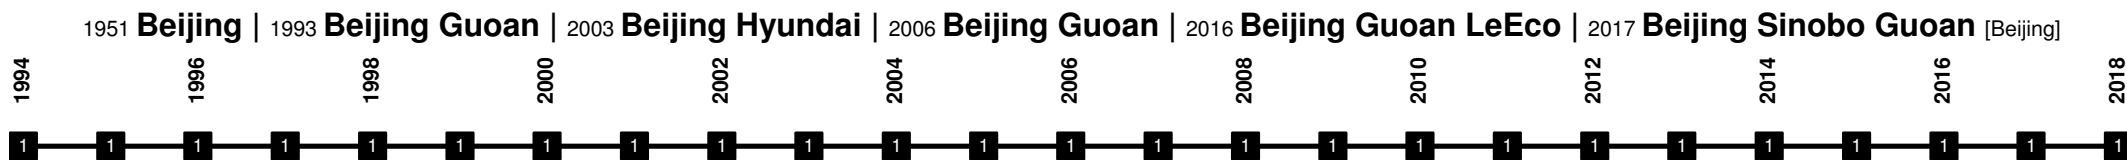

China - Divisional Movements

China - Divisional Movements

China - Divisional Movements

China - Divisional Movements

1954 **Guangzhou** | 1993 **G. Apollo** | 2001 **G. Geely** | 2002 **G. Xiangxue** | 2004 **G. Sunray Cave** | 2006 **G. GPC** | 2010 **G. Evergrande GAC** | 2011 **G. Evergrande** | 2015 **G. Evergrande Taobao** [Guangzhou, Guangdong]

1992 **Guizhou Zhicheng** | 2016 **Guizhou Hengfeng Zhicheng** [Guiyang, Guizhou]

China - Divisional Movements

China - Divisional Movements

China - Divisional Movements

China - Divisional Movements

China - Divisional Movements