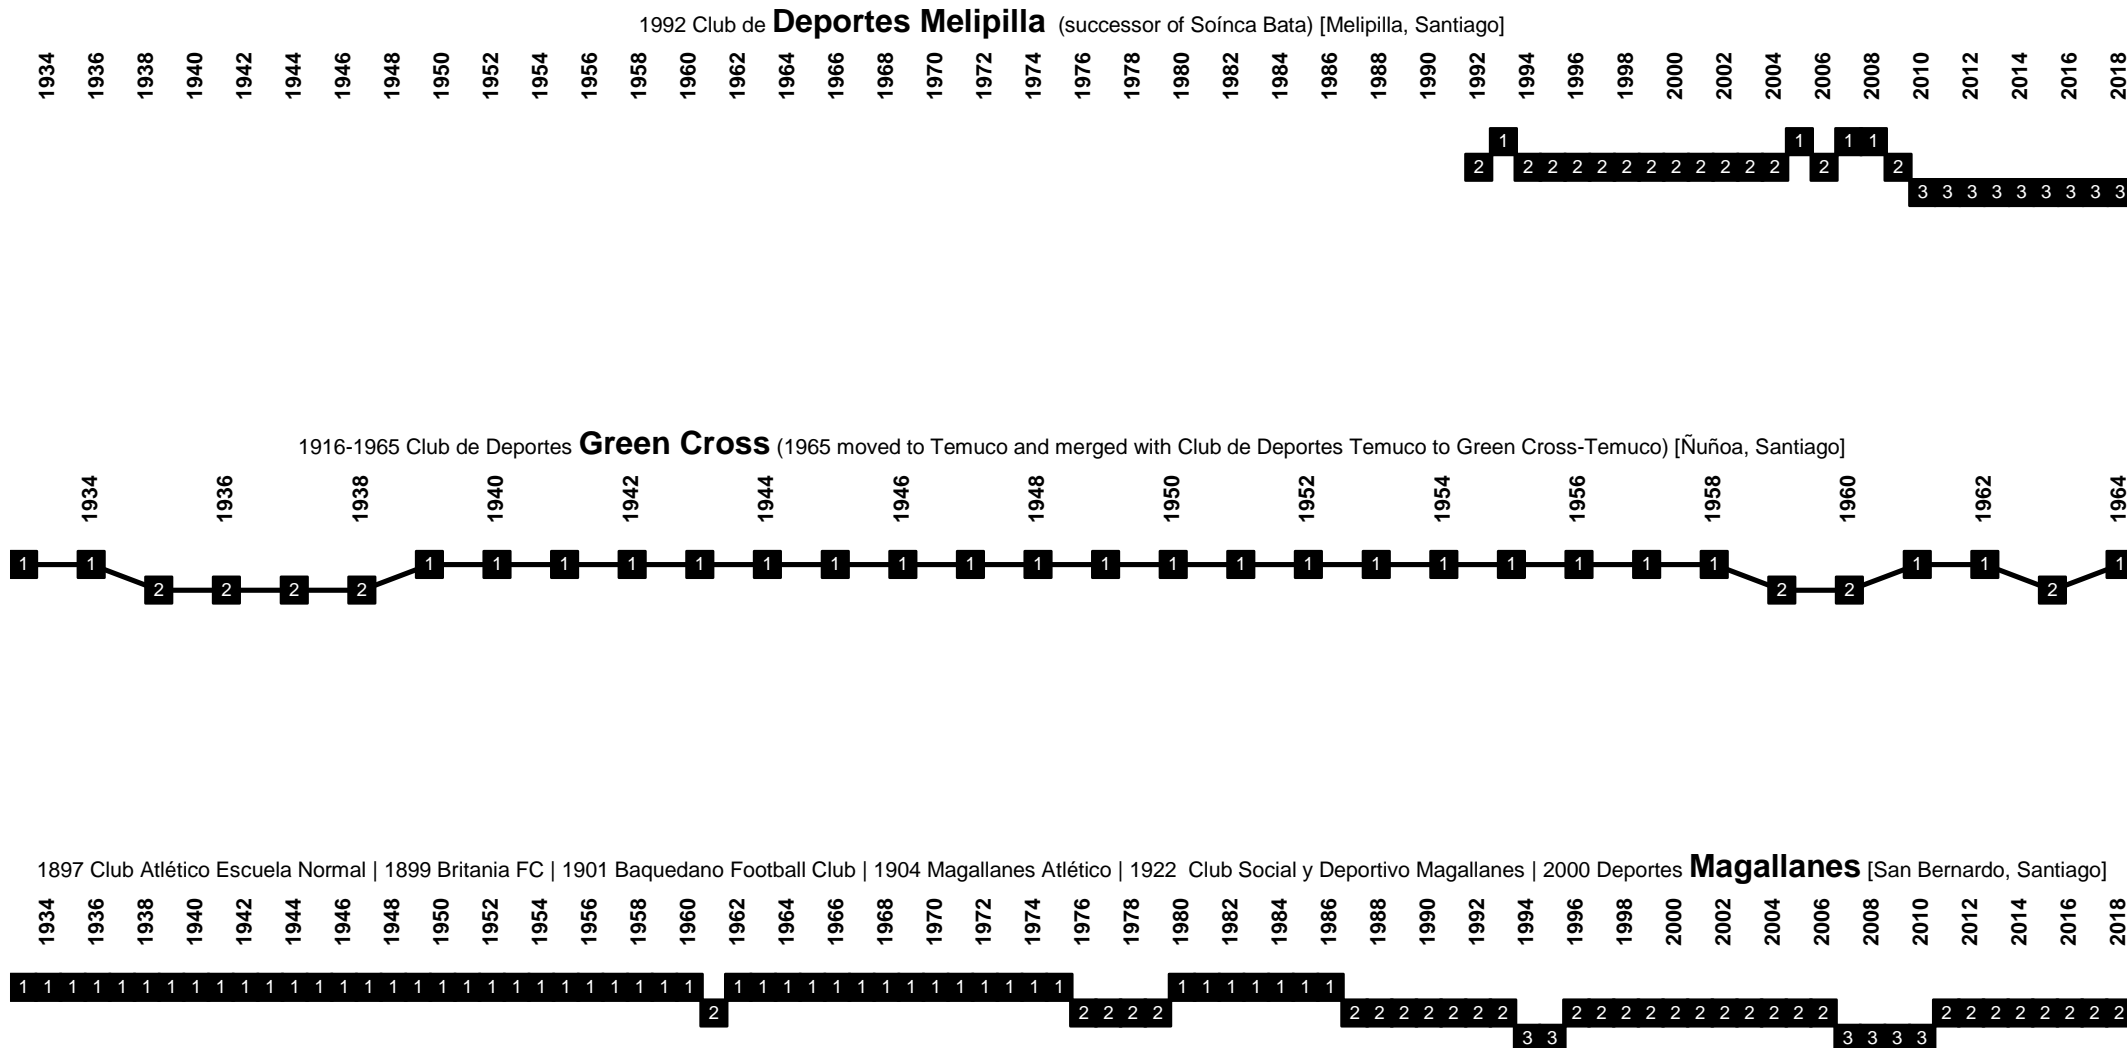

Chile - Divisional Movements

Chile - Divisional Movements

Chile - Divisional Movements

Chile - Divisional Movements

Chile - Divisional Movements

1910 Audax Club Ciclista Italiano | 1922 Audax Club Sportivo Italiano | 2007 **Audax Italiano** La Florida [La Florida, Santiago]

1929 Deportivo Santa Rosa Barnechea | 1943 Deportivo Lo Barnechea | 1993 Athletic Club **Barnechea** [Lo Barnechea, Santiago]

1925 Club Social y Deportivo **Colo-Colo** [Macul, Santiago]

Chile - Divisional Movements