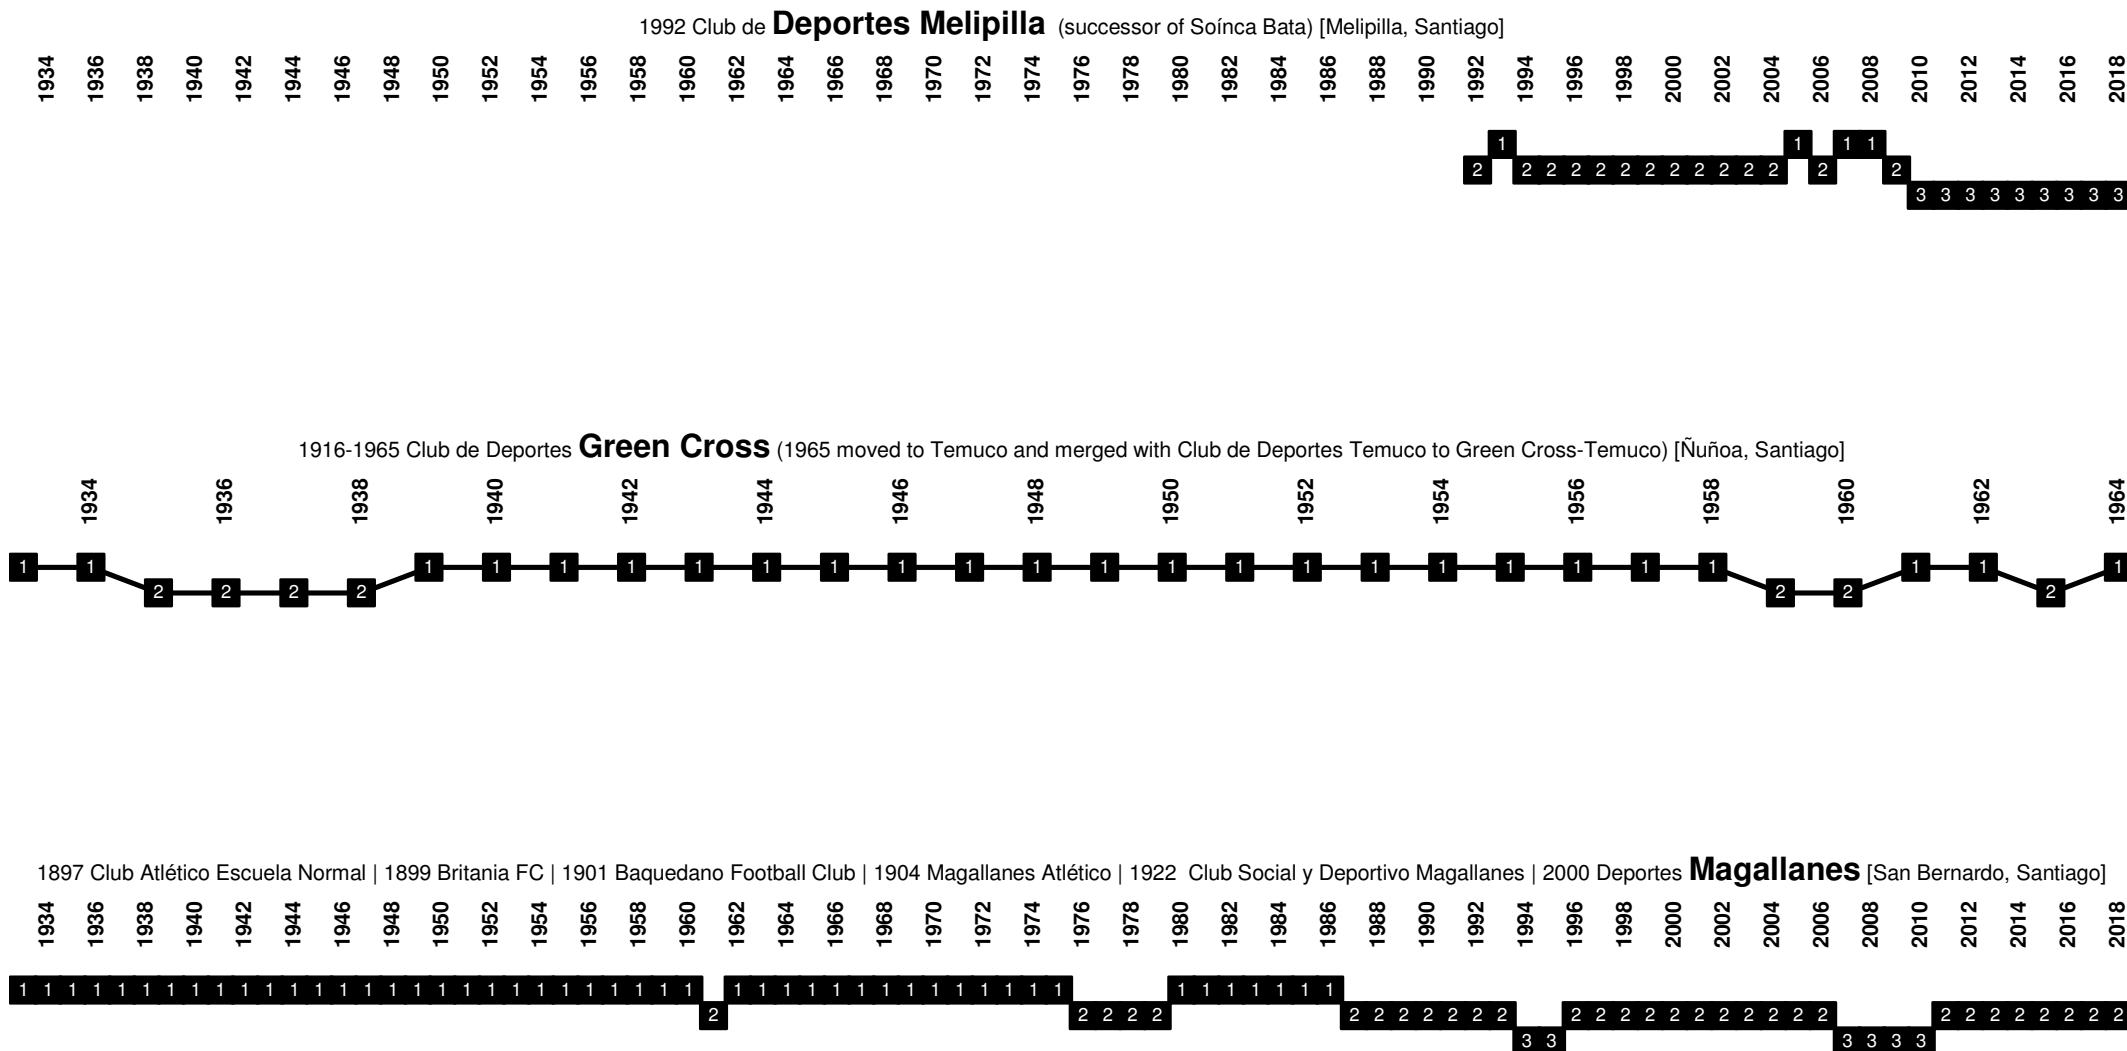

Chile - Divisional Movements