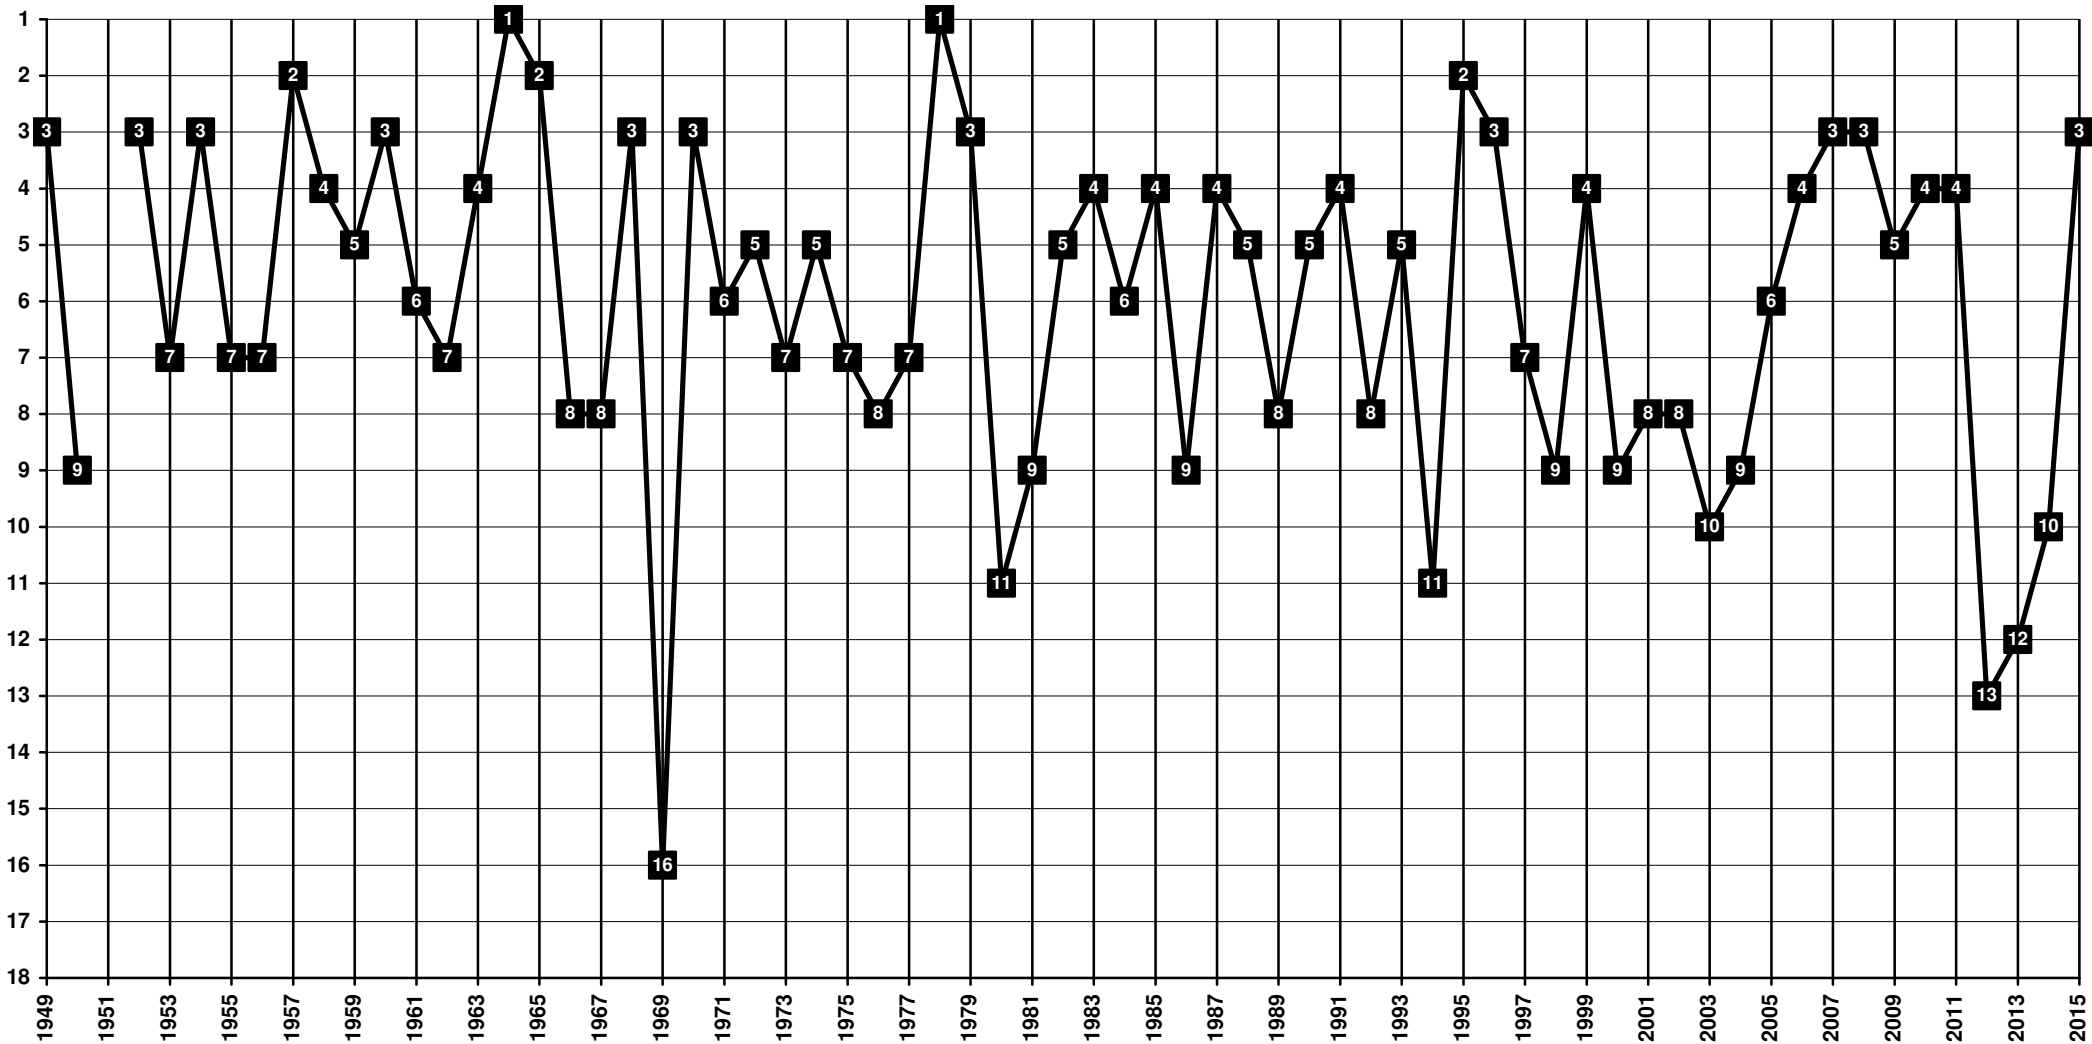

Bulgaria - Tier 1 - Final Table Places

1929 **ZhSK (Railway Sports Club)** | 1945 **Lokomotiv** | 1949 **Energia** | 1949 **Torpedo** | 1951 **Lokomotiv** | 1969 **ZhSK-Slavia** (merged with Slavia) | 1971 **Lokomotiv Sofia**
[Sofia - София]