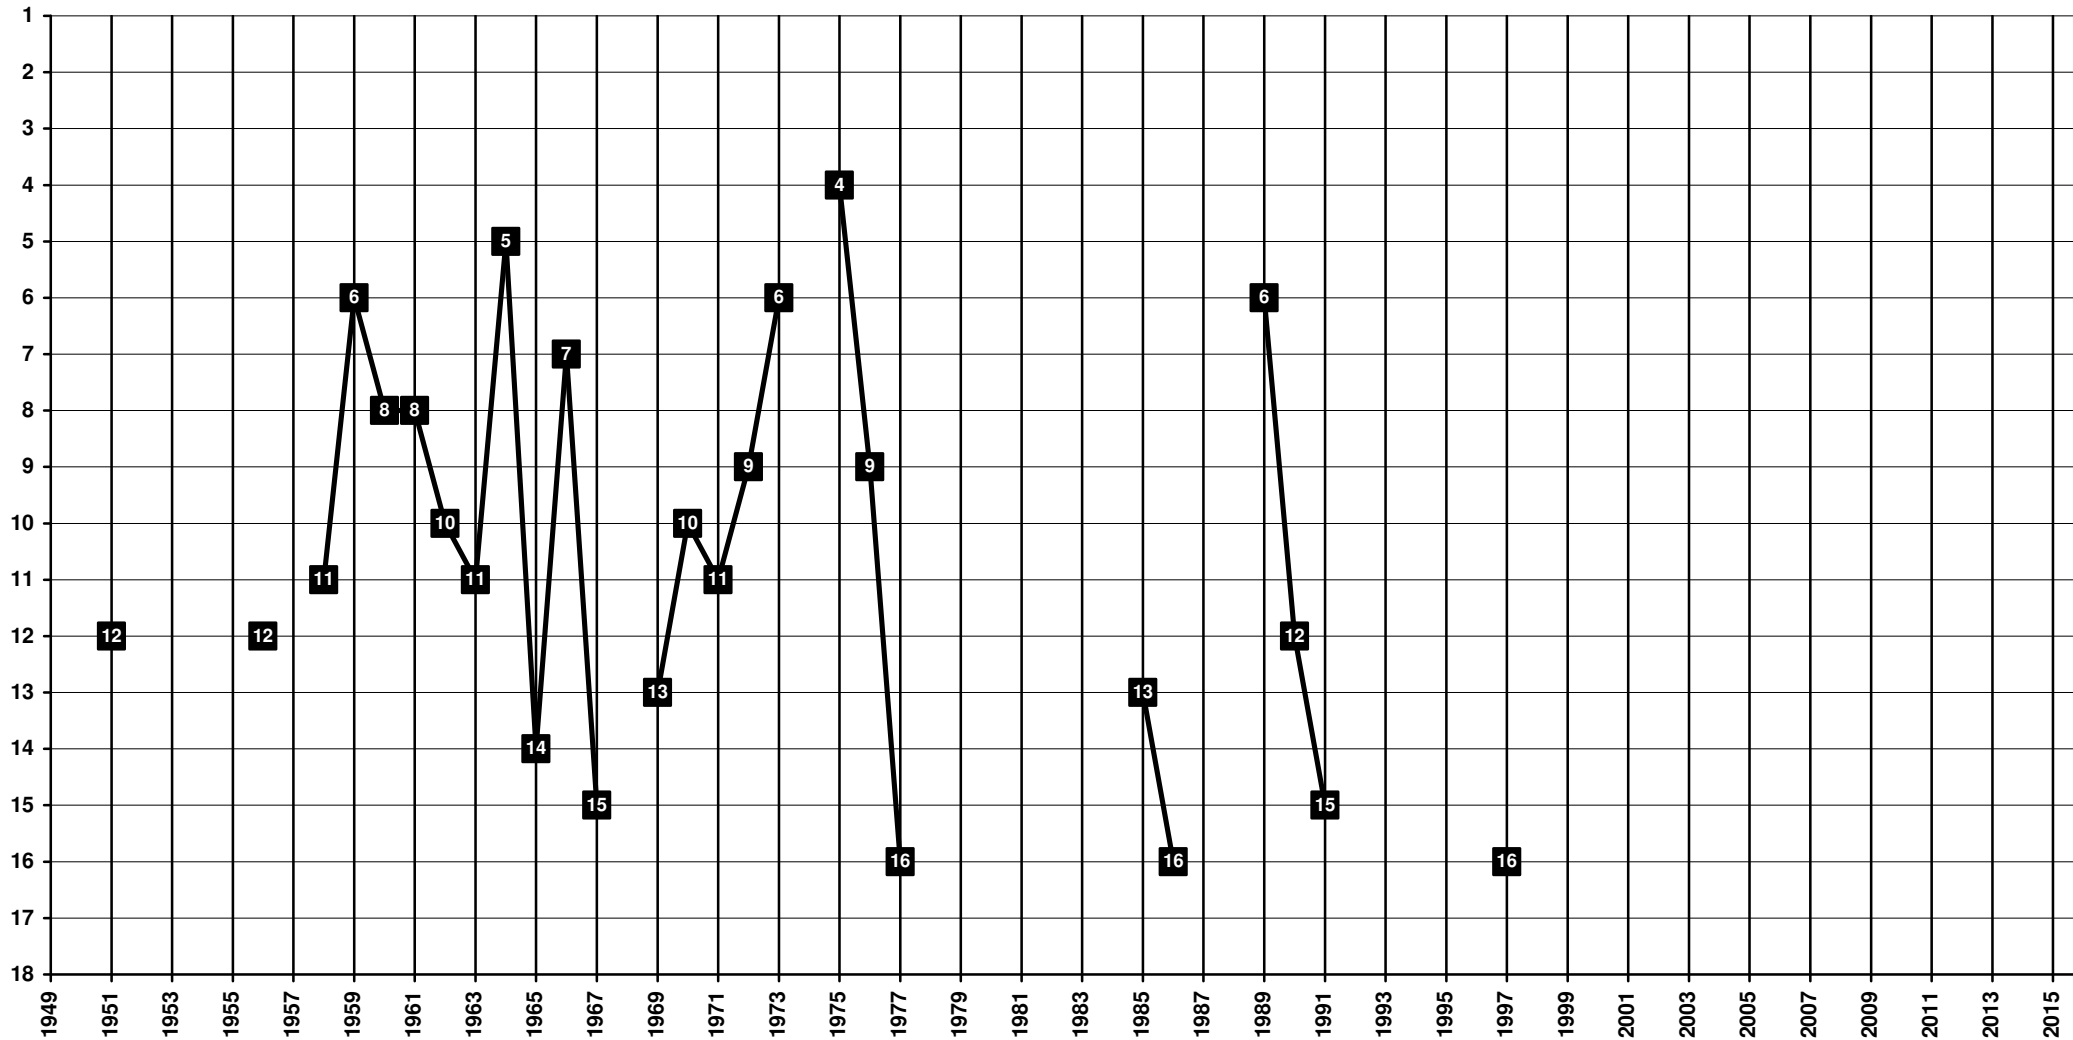

Bulgaria - Tier 1 - Final Table Places

1949 (merge of Dinamo, Rusenets, and Lokomotiv) **Dunav** | 1949 **Torpedo** | 1957 (merged with September, Cherveno Zname, and Spartak) **Dunav Ruse** [Ruse - Pyce]