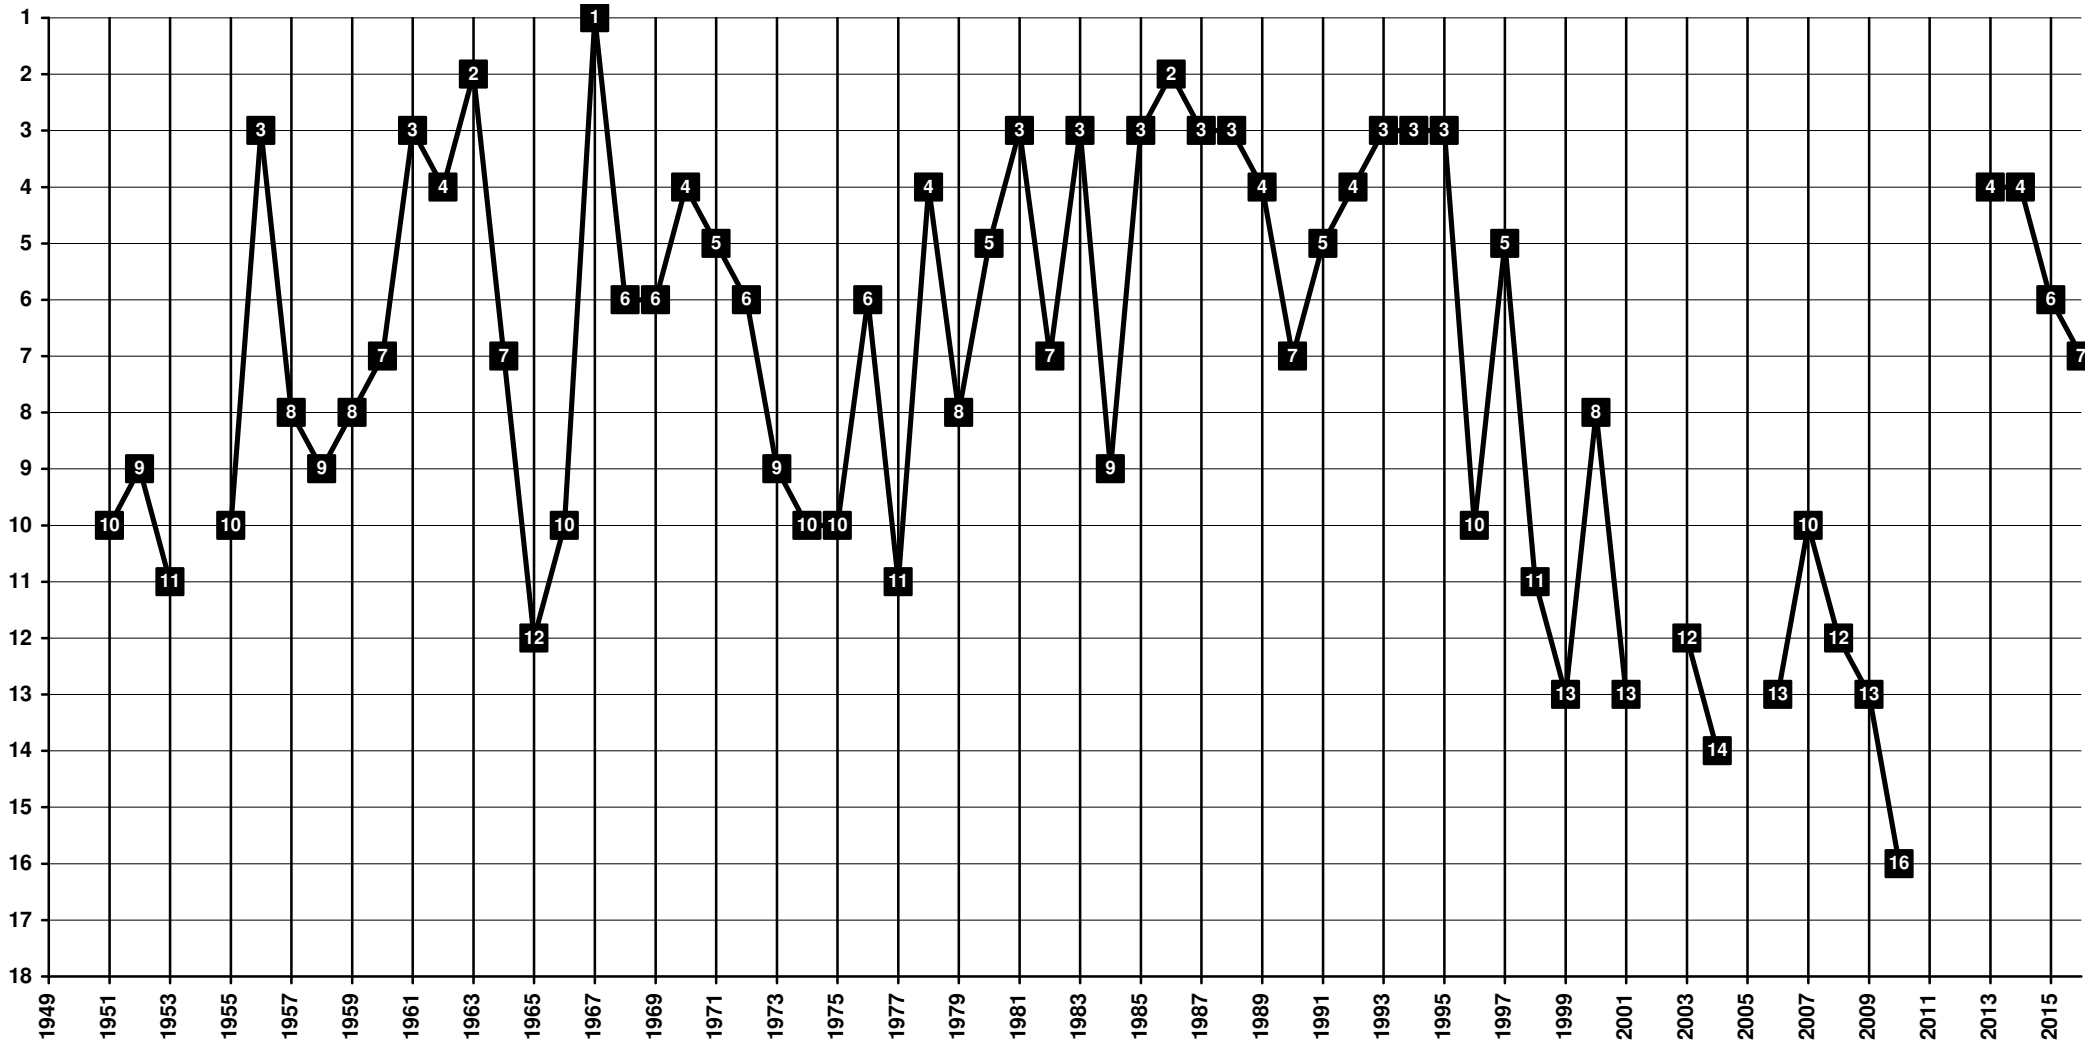

Bulgaria - Tier 1 - Final Table Places

1912 **Botev** | 1947 **DNV** | 1952 **DNA** | 1957 **SKNA** | 1957 **Botev** | 1968 **Trakia** | 1989 **Botev Plovdiv** [Plovdiv - Пловдив]