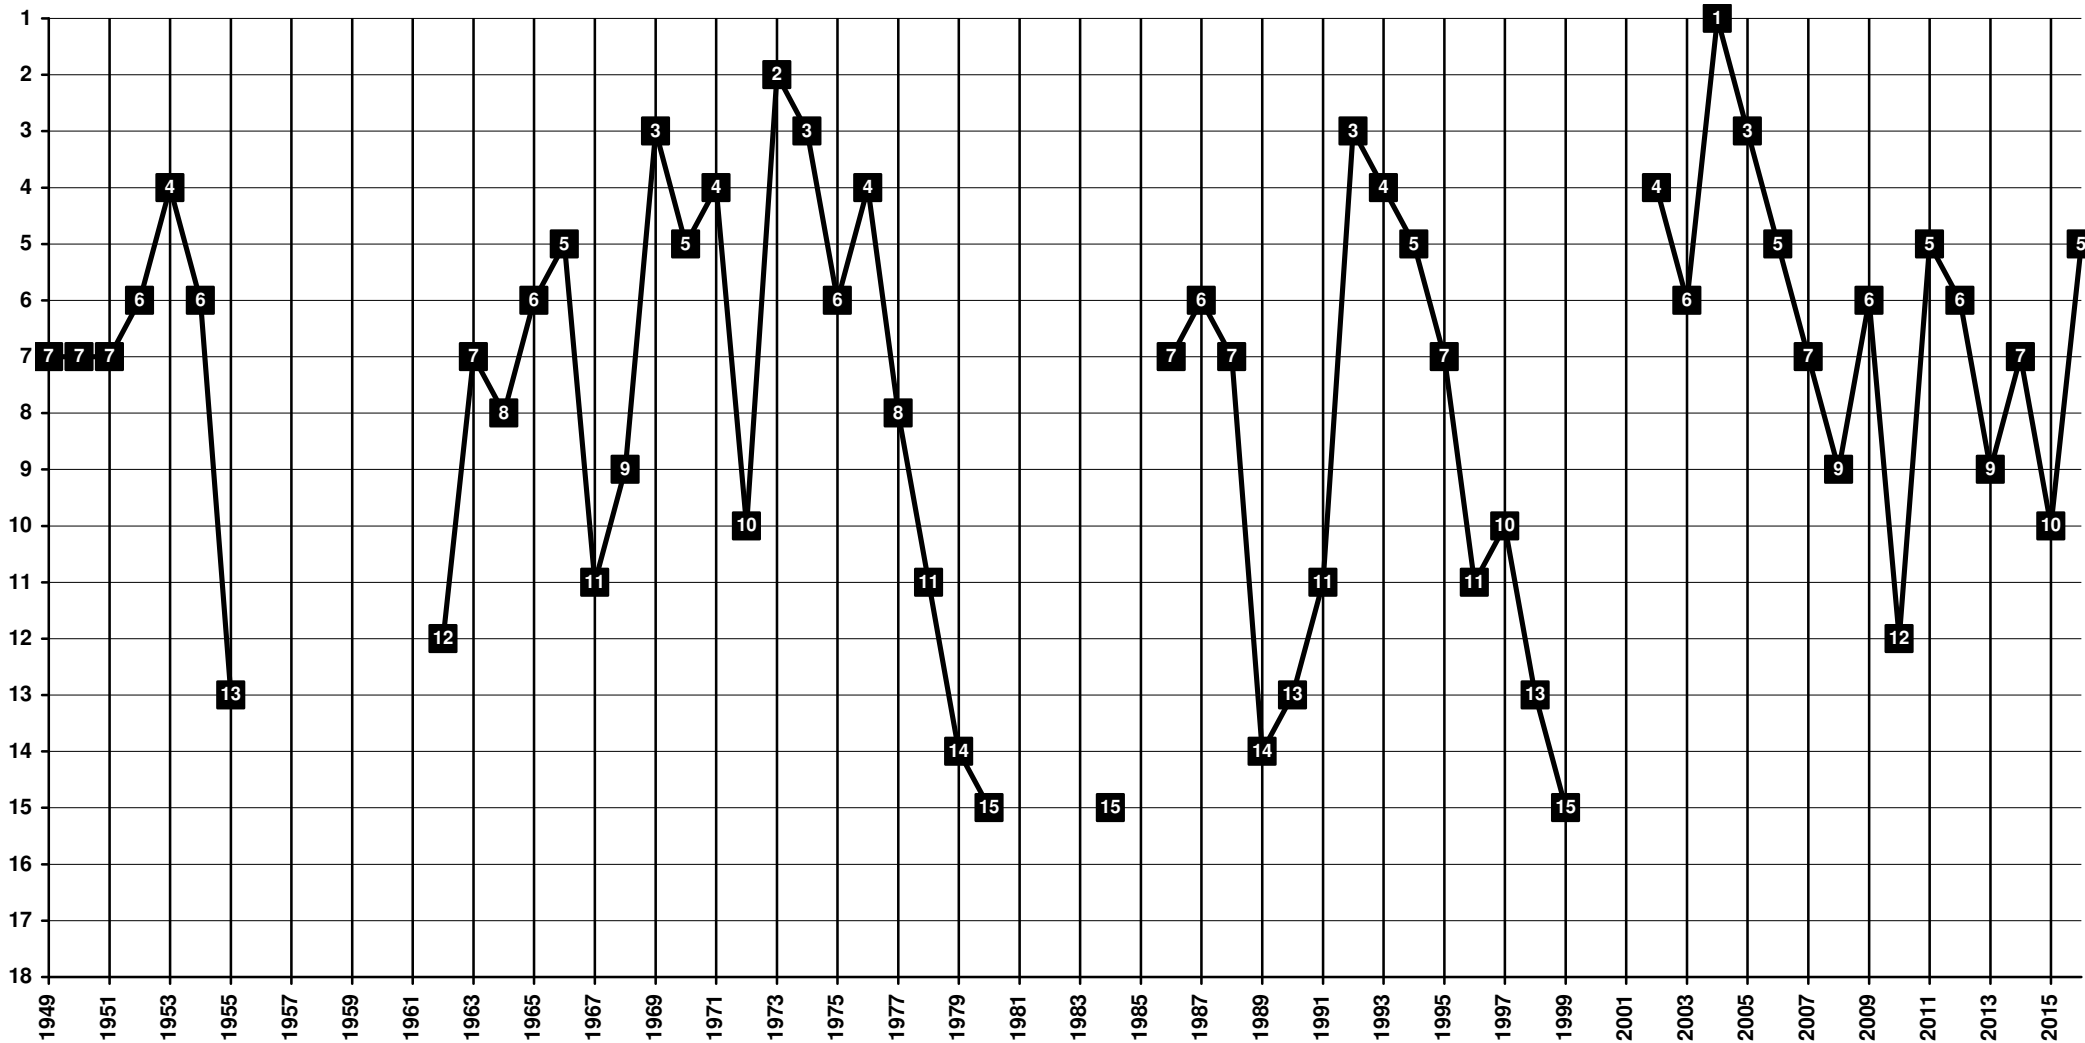

Bulgaria - Tier 1 - Final Table Places

1926 **Sportklub** (merge of Karadzha and Atletik) | 1945 **SP-45** | 1945 **Slavia** | 1947 **Slavia-Chengelov** (merged with Petar Chengelov) | 1949 **DSO Energia** (merged with Lokomotiv) | 1949 **Torpedo** | 1950 **Lokomotiv Plovdiv** [Plovdiv - Пловдив]