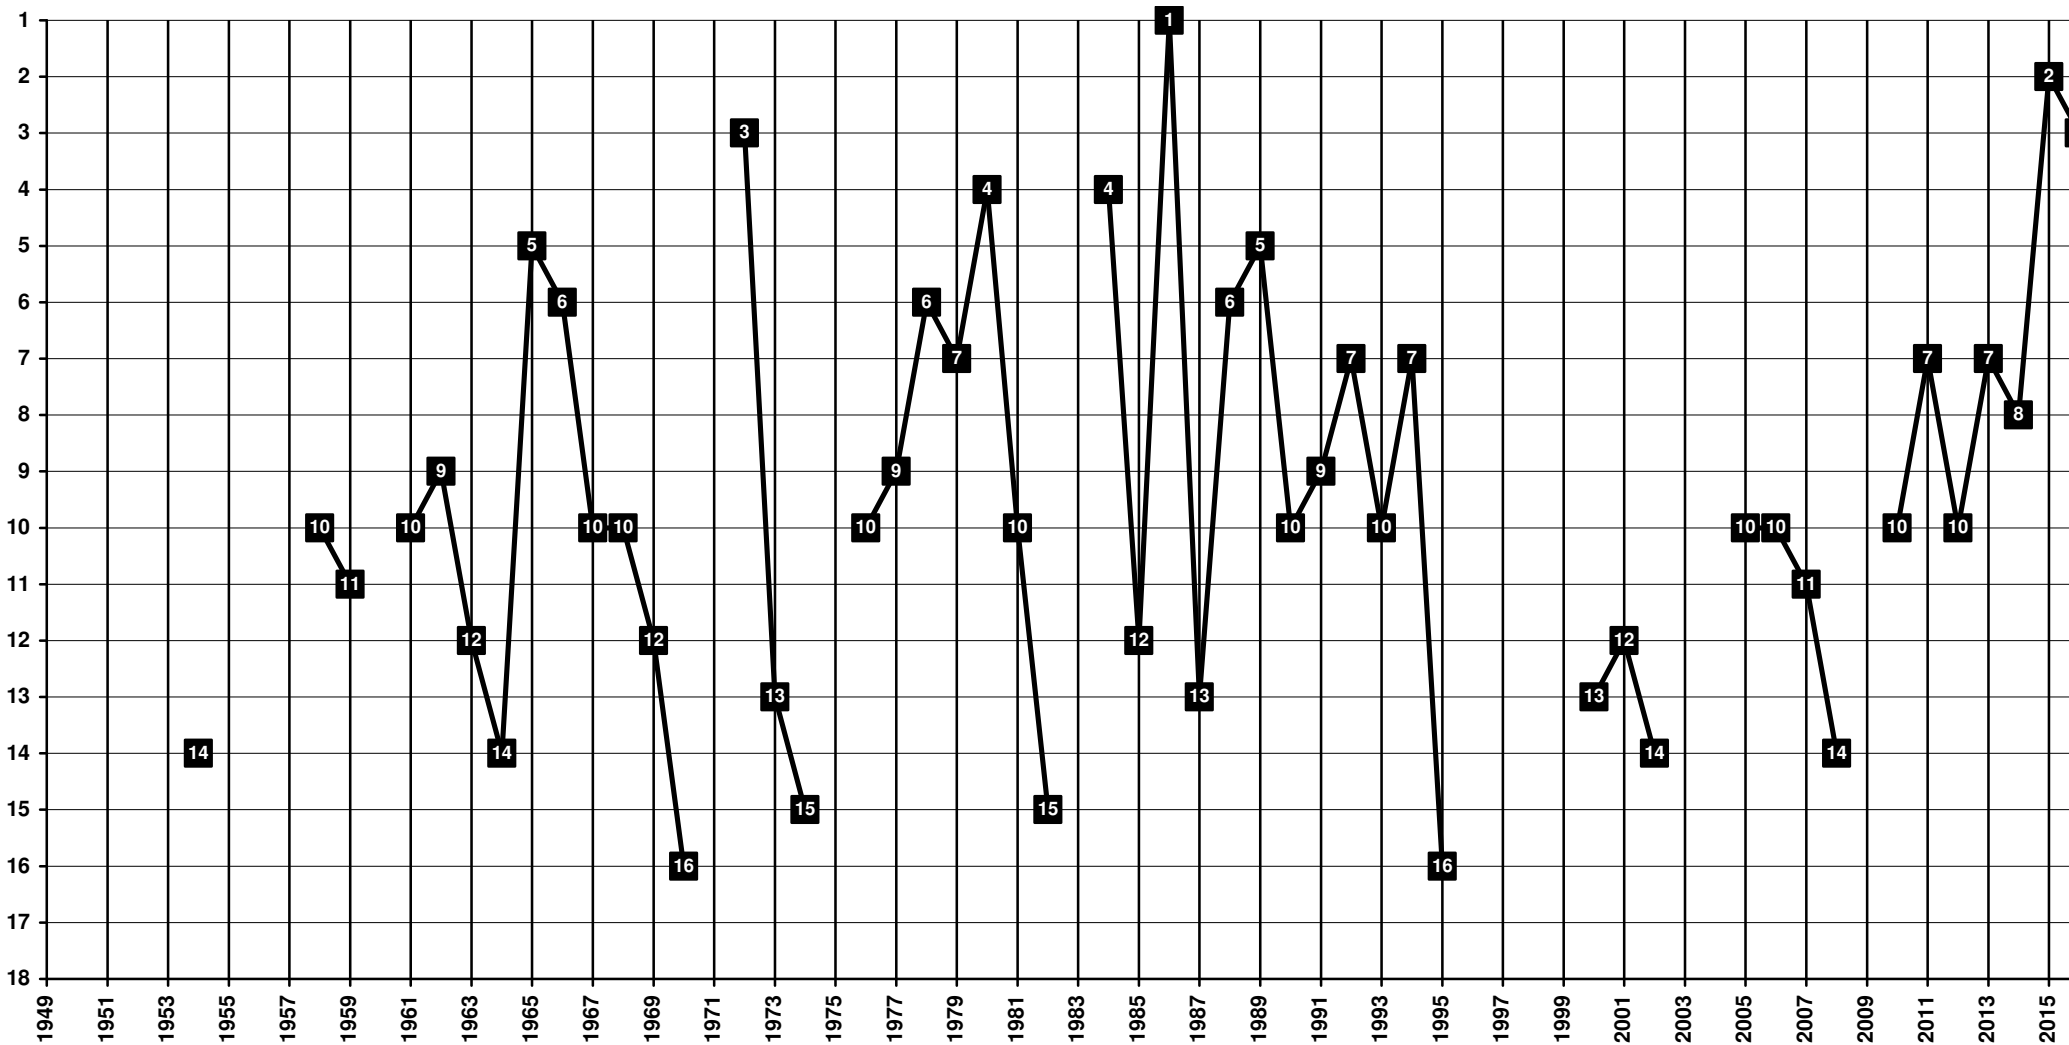

Bulgaria - Tier 1 - Final Table Places

1916 **Vereya** | 1950 **Udarnik** | 1957 **Botev** | 1959 (merged with Lokomotiv) **Beroe** | 1999 (merged with Olimpik Teteren) **Olimpik-Beroe** | 2000 **Beroe Stara Zagora** [Stara Zagora - Стара Загора]