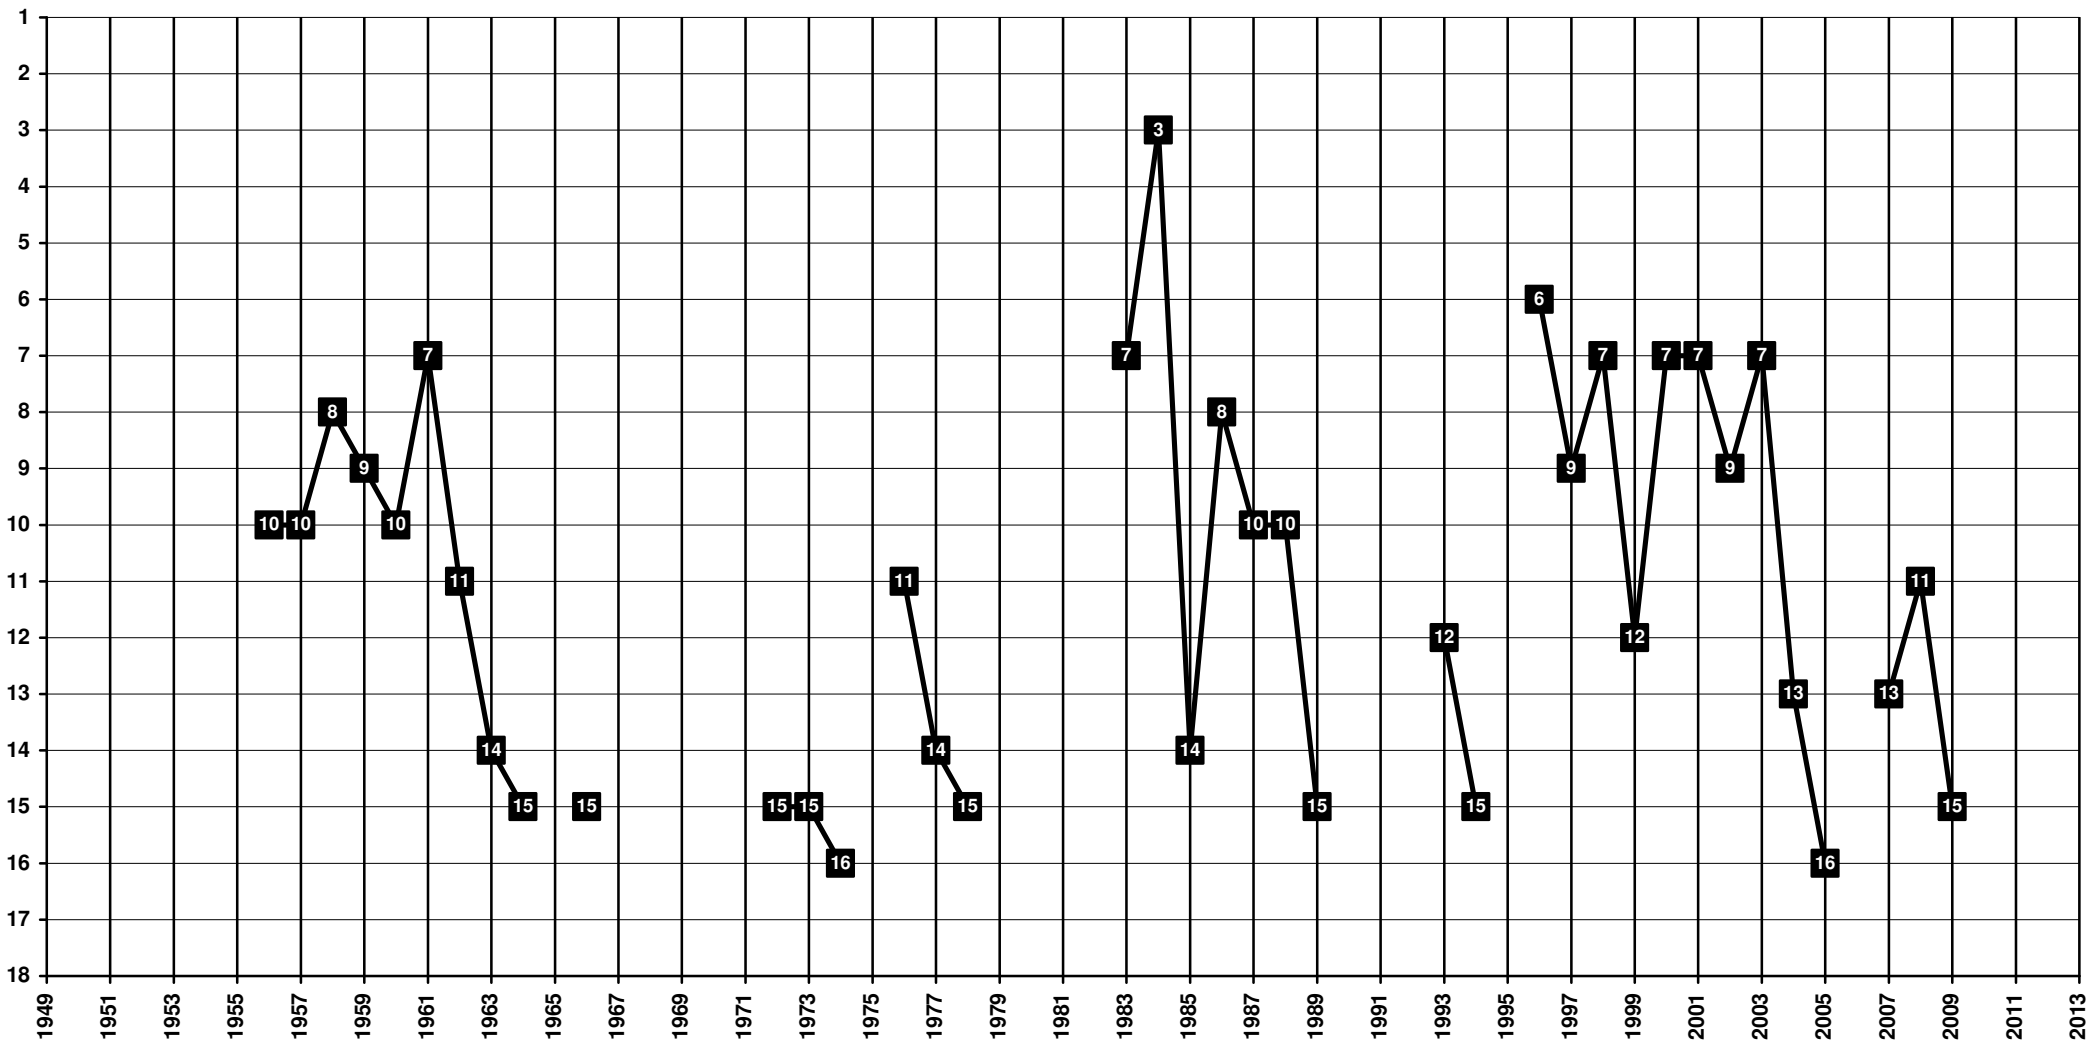

Bulgaria - Tier 1 - Final Table Places

1918 **Bulgarski Sokol** | 1924 **Shipchenski Sokol** (merged with Shipka) | 1945 **Spartak** (merged with Levski and Radetski) | 1969 **ZhSK-Spartak** (merged with Lokomotiv) | 1985-2015 **Spartak Varna** [Varna, 1949-1956 Stalin - Варна, 1949-1956 Сталин]