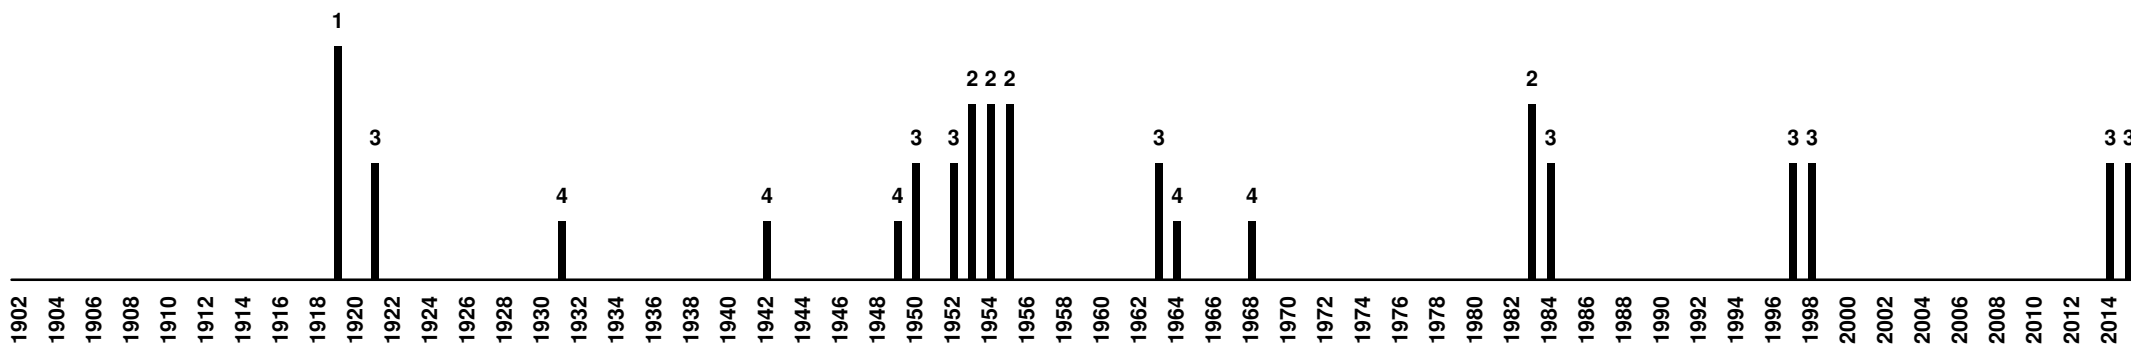

Brazil - Position in State Championship

Campeonato Gaúcho since 1919 (Federação Gaúcha de Futebol)

1911 Grêmio Esportivo Brasil (**Brasil de Pelotas**) [Pelotas, RS]