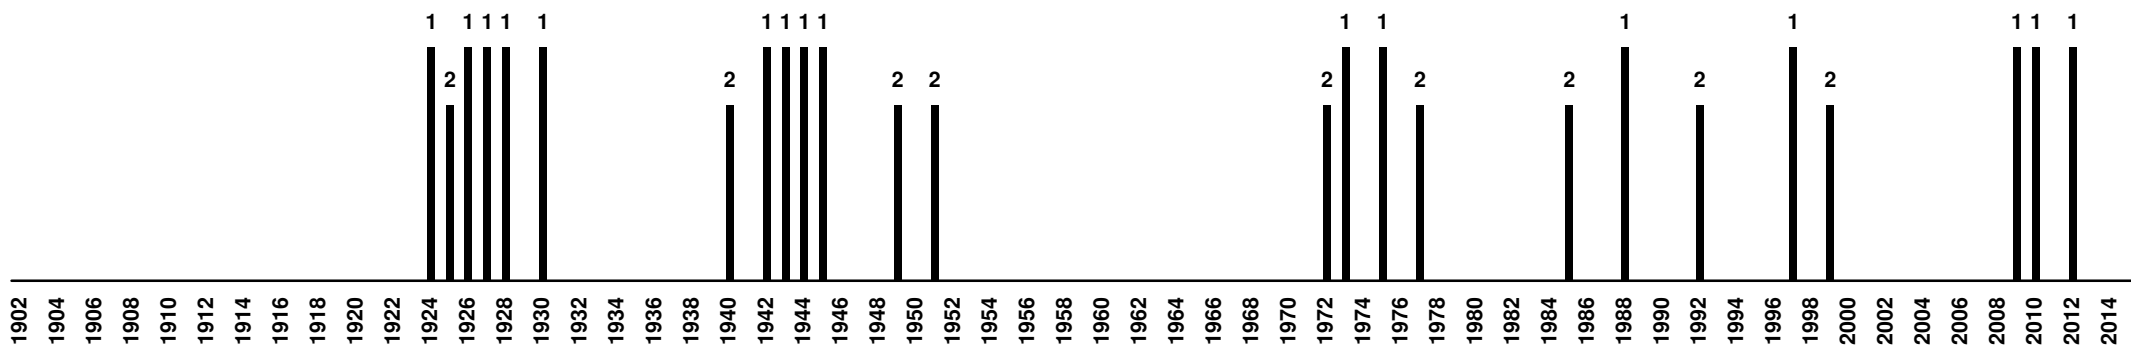

Brazil - Position in State Championship

Campeonato Catarinense (Catarinão) since 1924 (Federação Catarinense de Futebol)

1923 Avahy Foot-ball Club | 1937 **Avai** Futebol Clube [Florianópolis, SC]