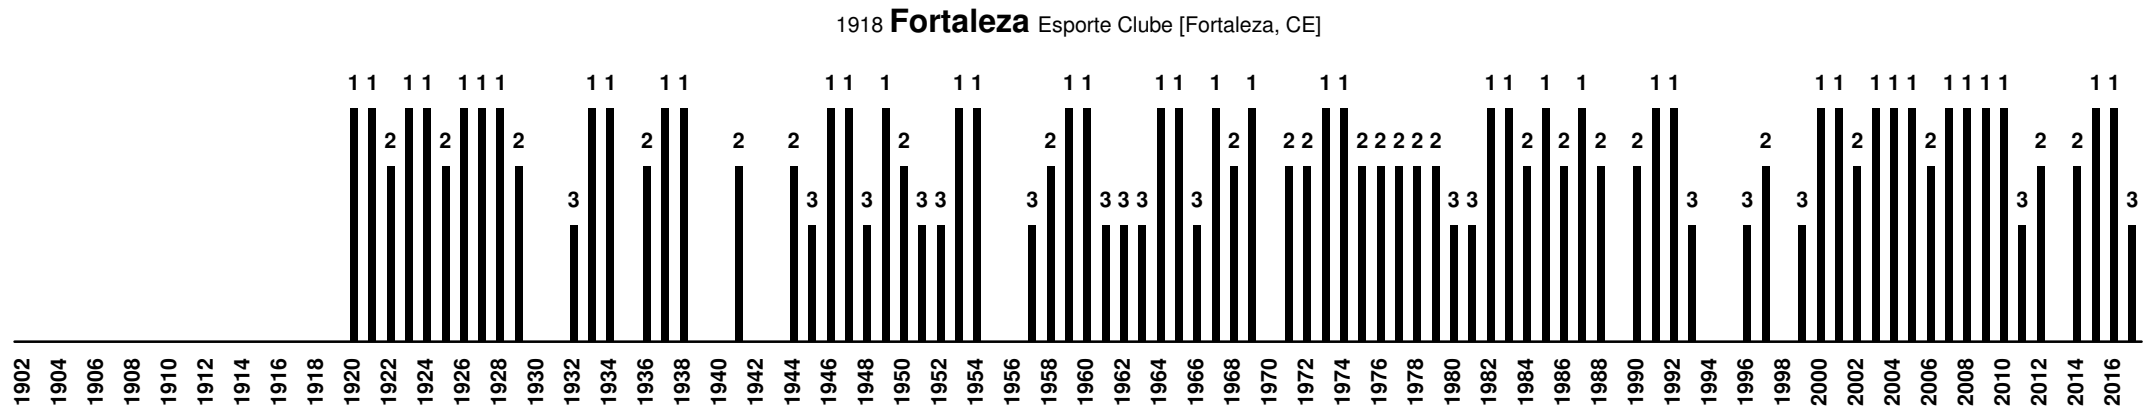

Brazil - Position in State Championship