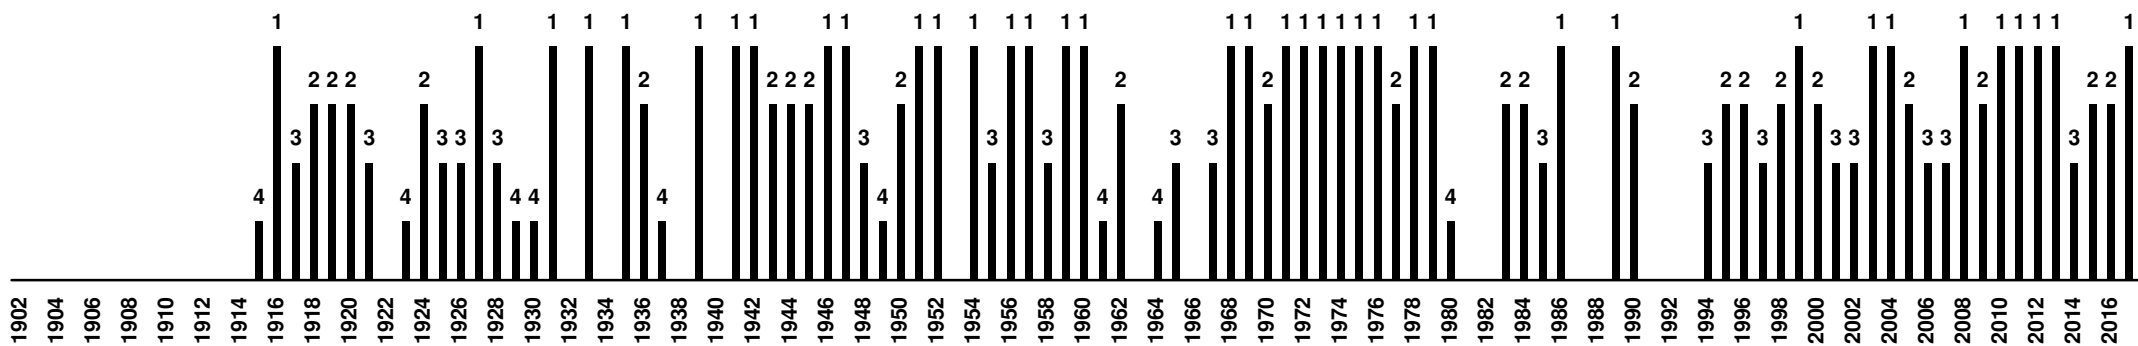

1909 Teuto-Brasileiro | 1910 **Coritiba** Foot Ball Club [Curitiba, PR]