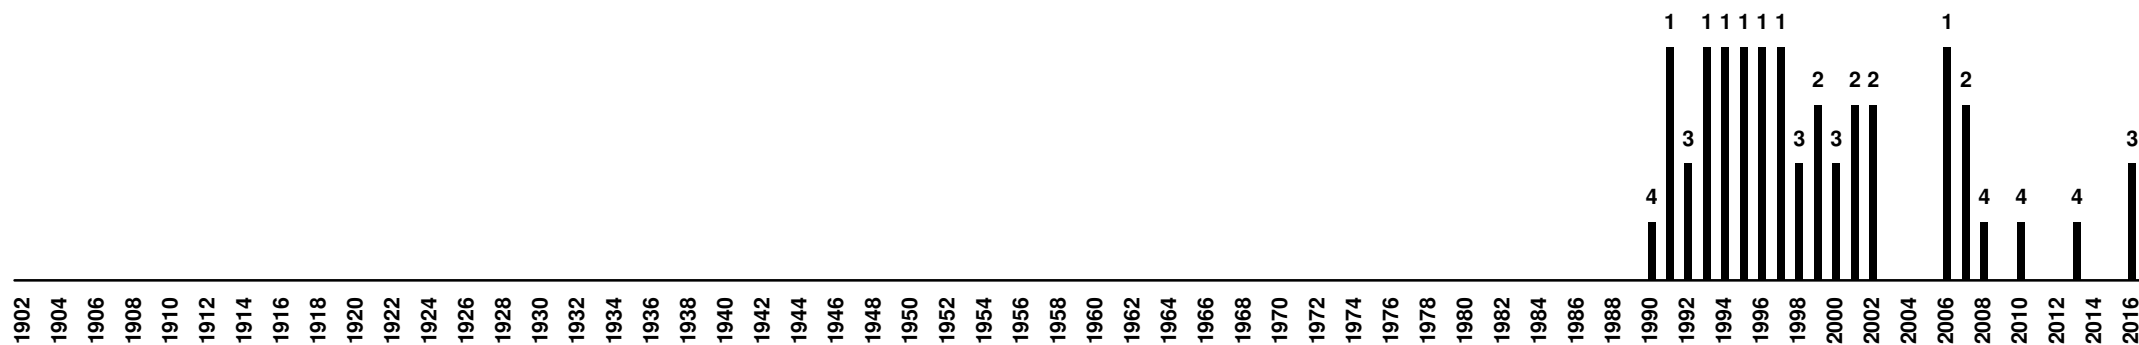

Brazil - Position in State Championship