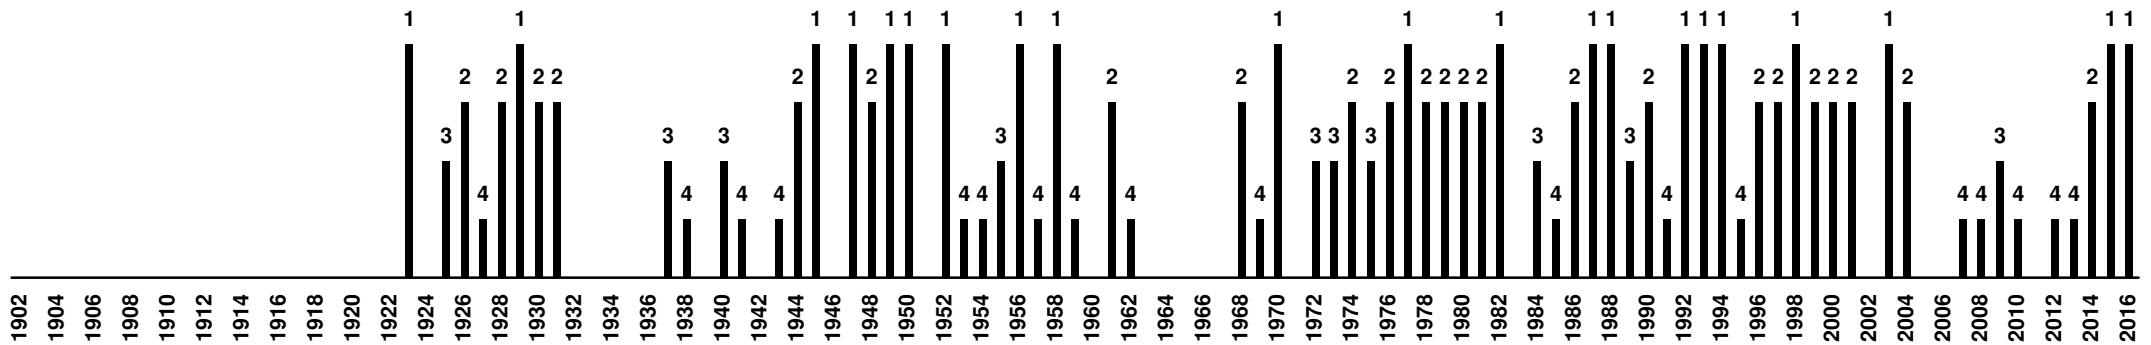

Brazil - Position in State Championship

1898 Club de Regatas **Vasco da Gama** [Rio de Janeiro, RJ]