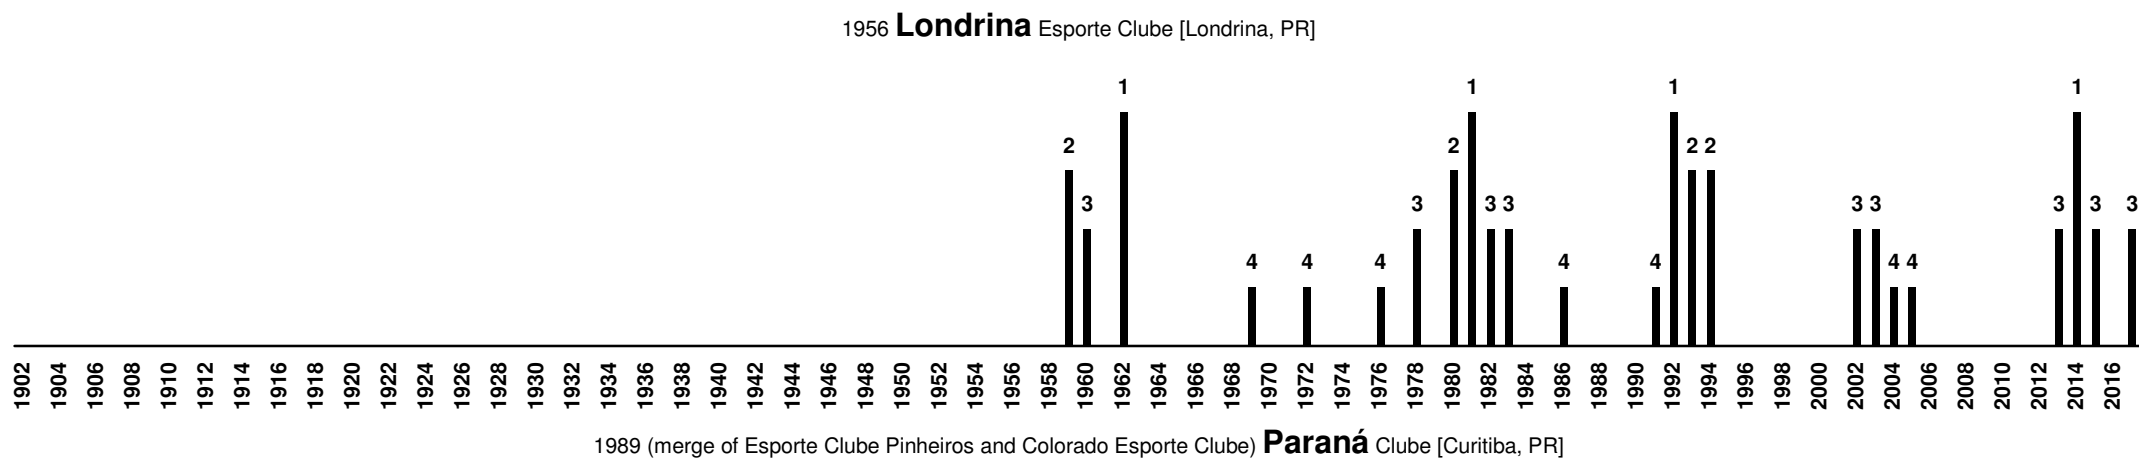

Brazil - Position in State Championship