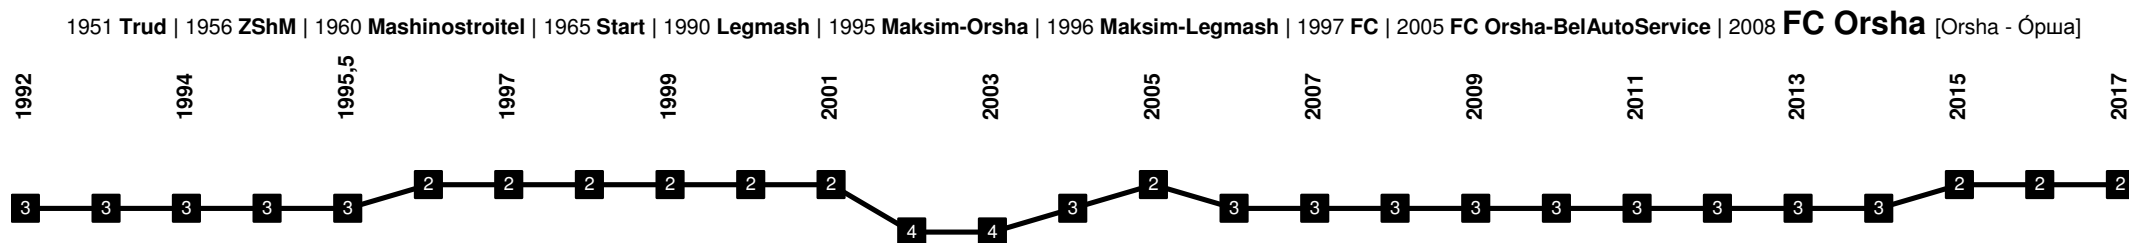

Belarus - Divisional Movements