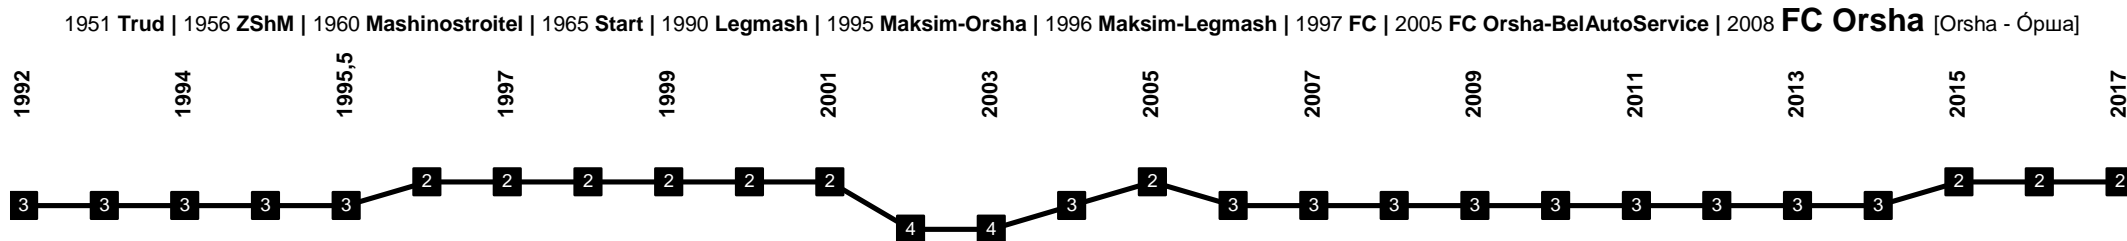

Belarus - Divisional Movements