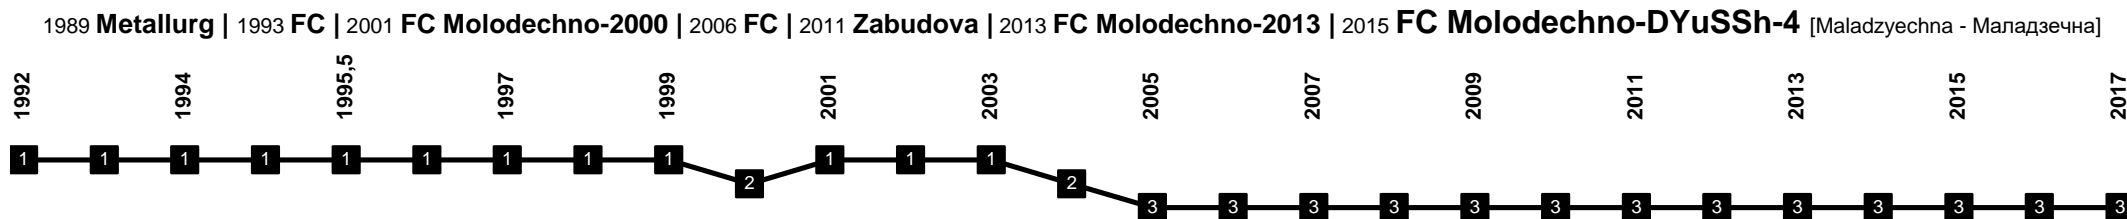

Belarus - Divisional Movements