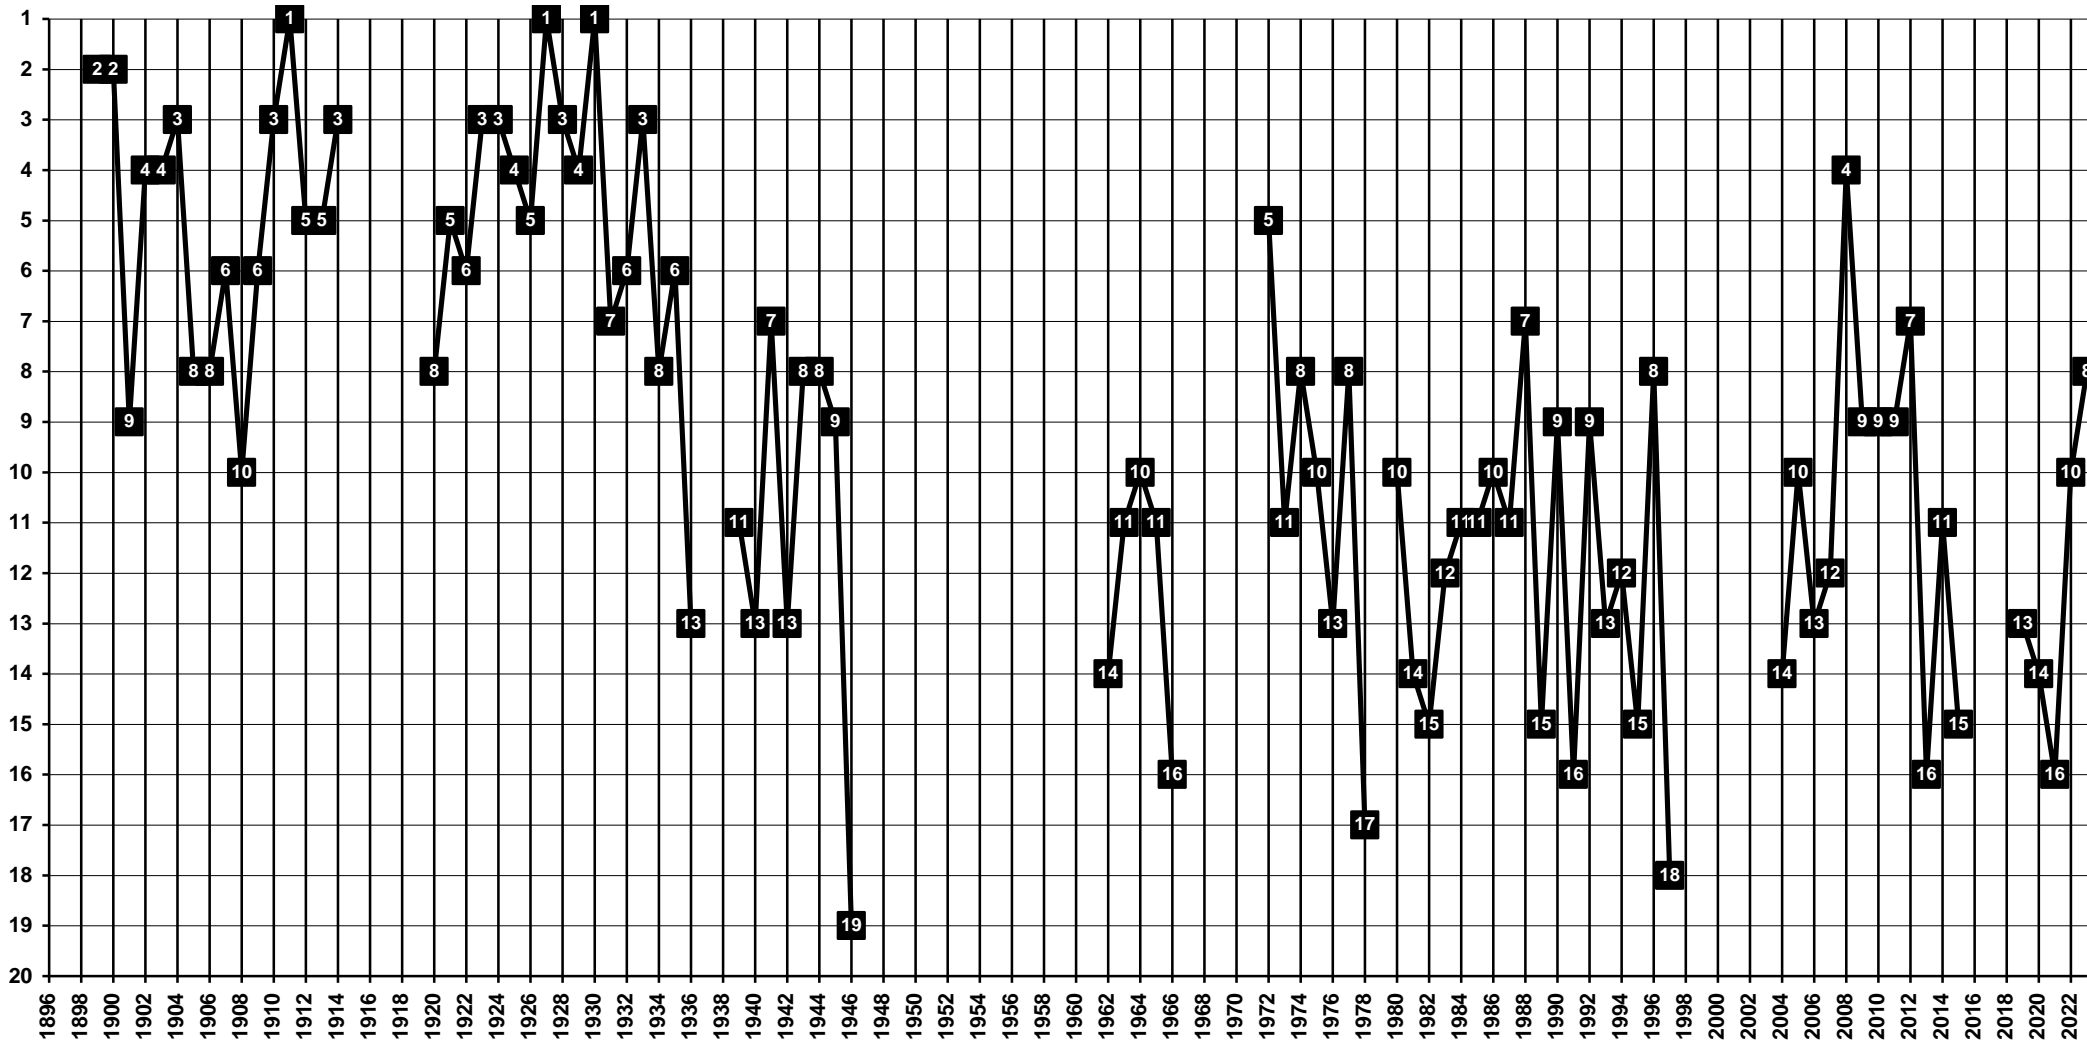

Belgium - Tier 1 - Final Table Places

1899 **Cercle Brugge Koninklijke Sportvereniging** [Bruges | Brugge]