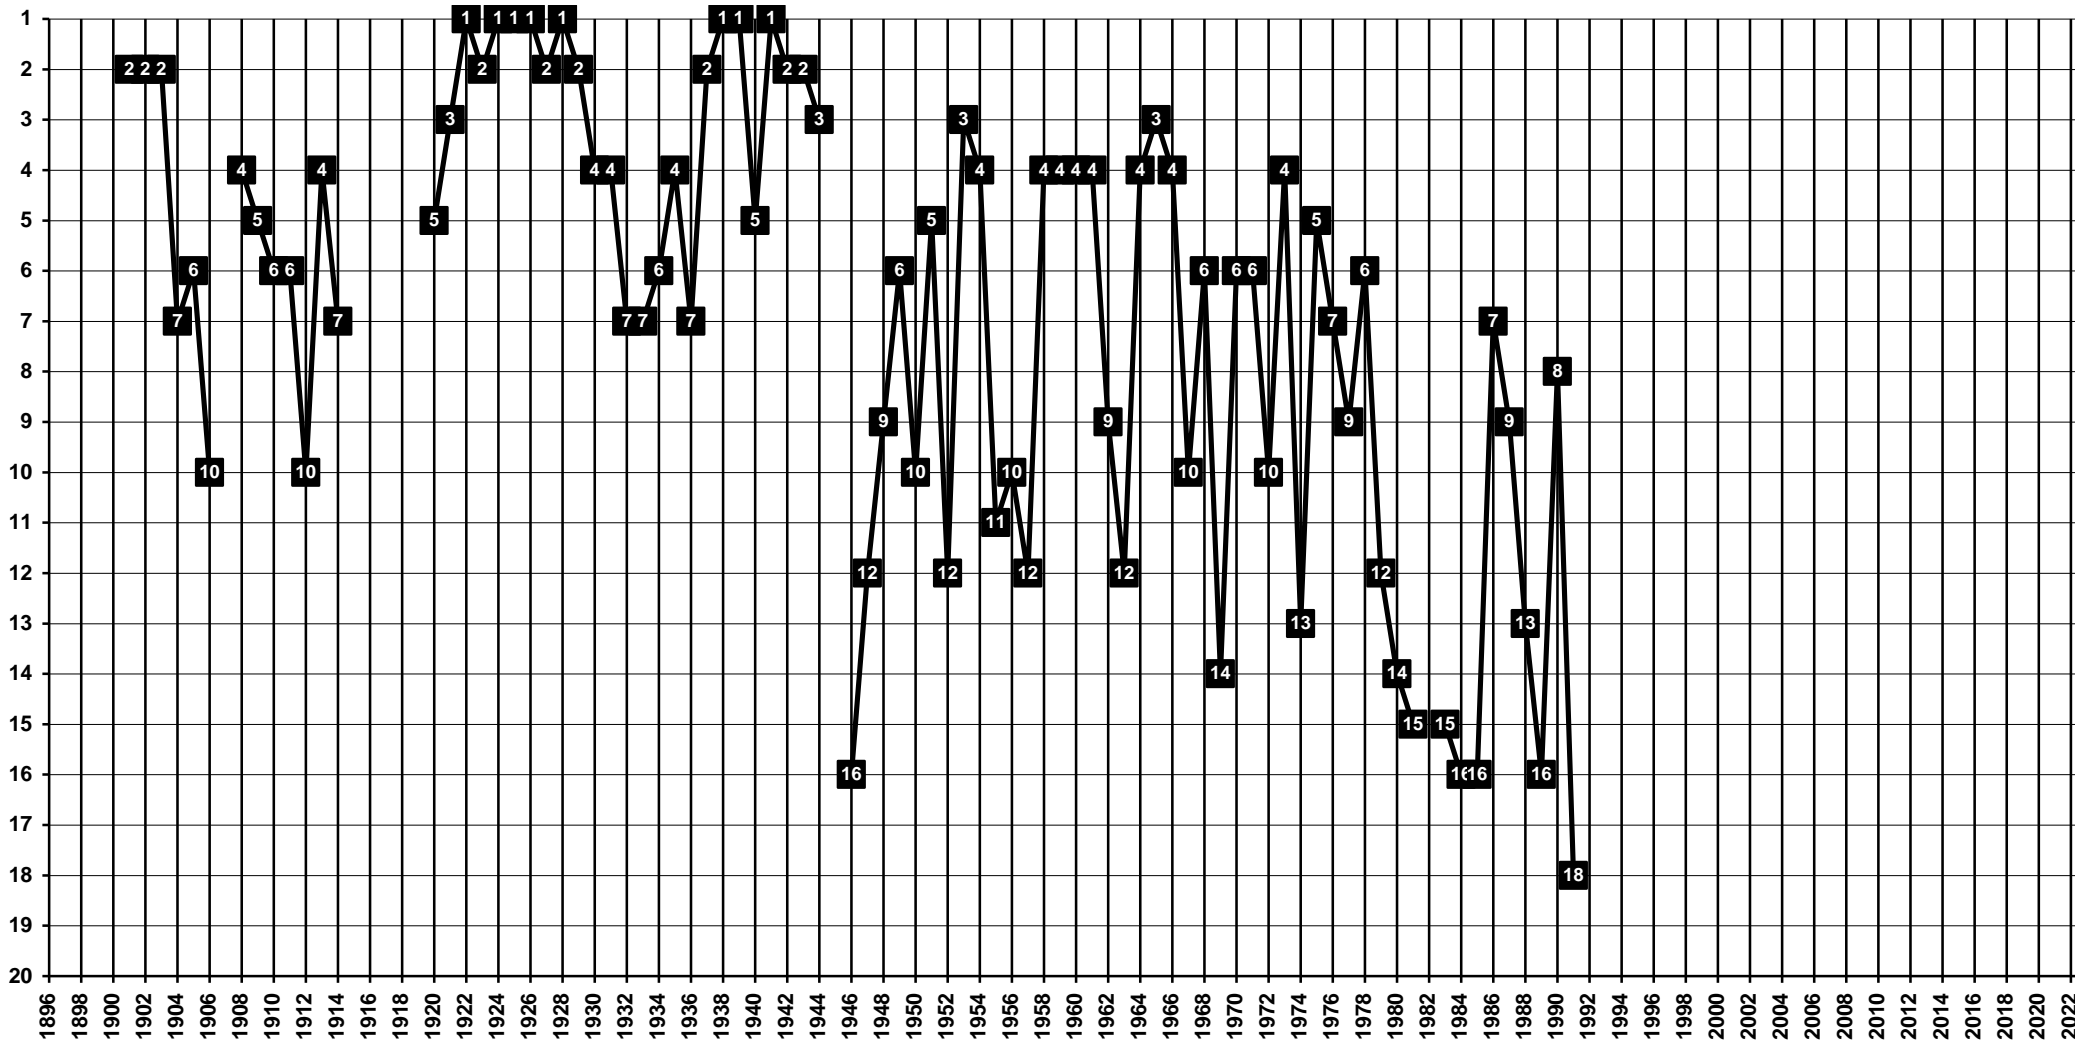

Belgium - Tier 1 - Final Table Places

1899 Beerschot AthletiekClub | 1991-1999 Koninklijke Beerschot Voetbal en Athletiek Club (merged with Germinal Ekeren to GB Antwerpen) [Antwers | Antwerp]