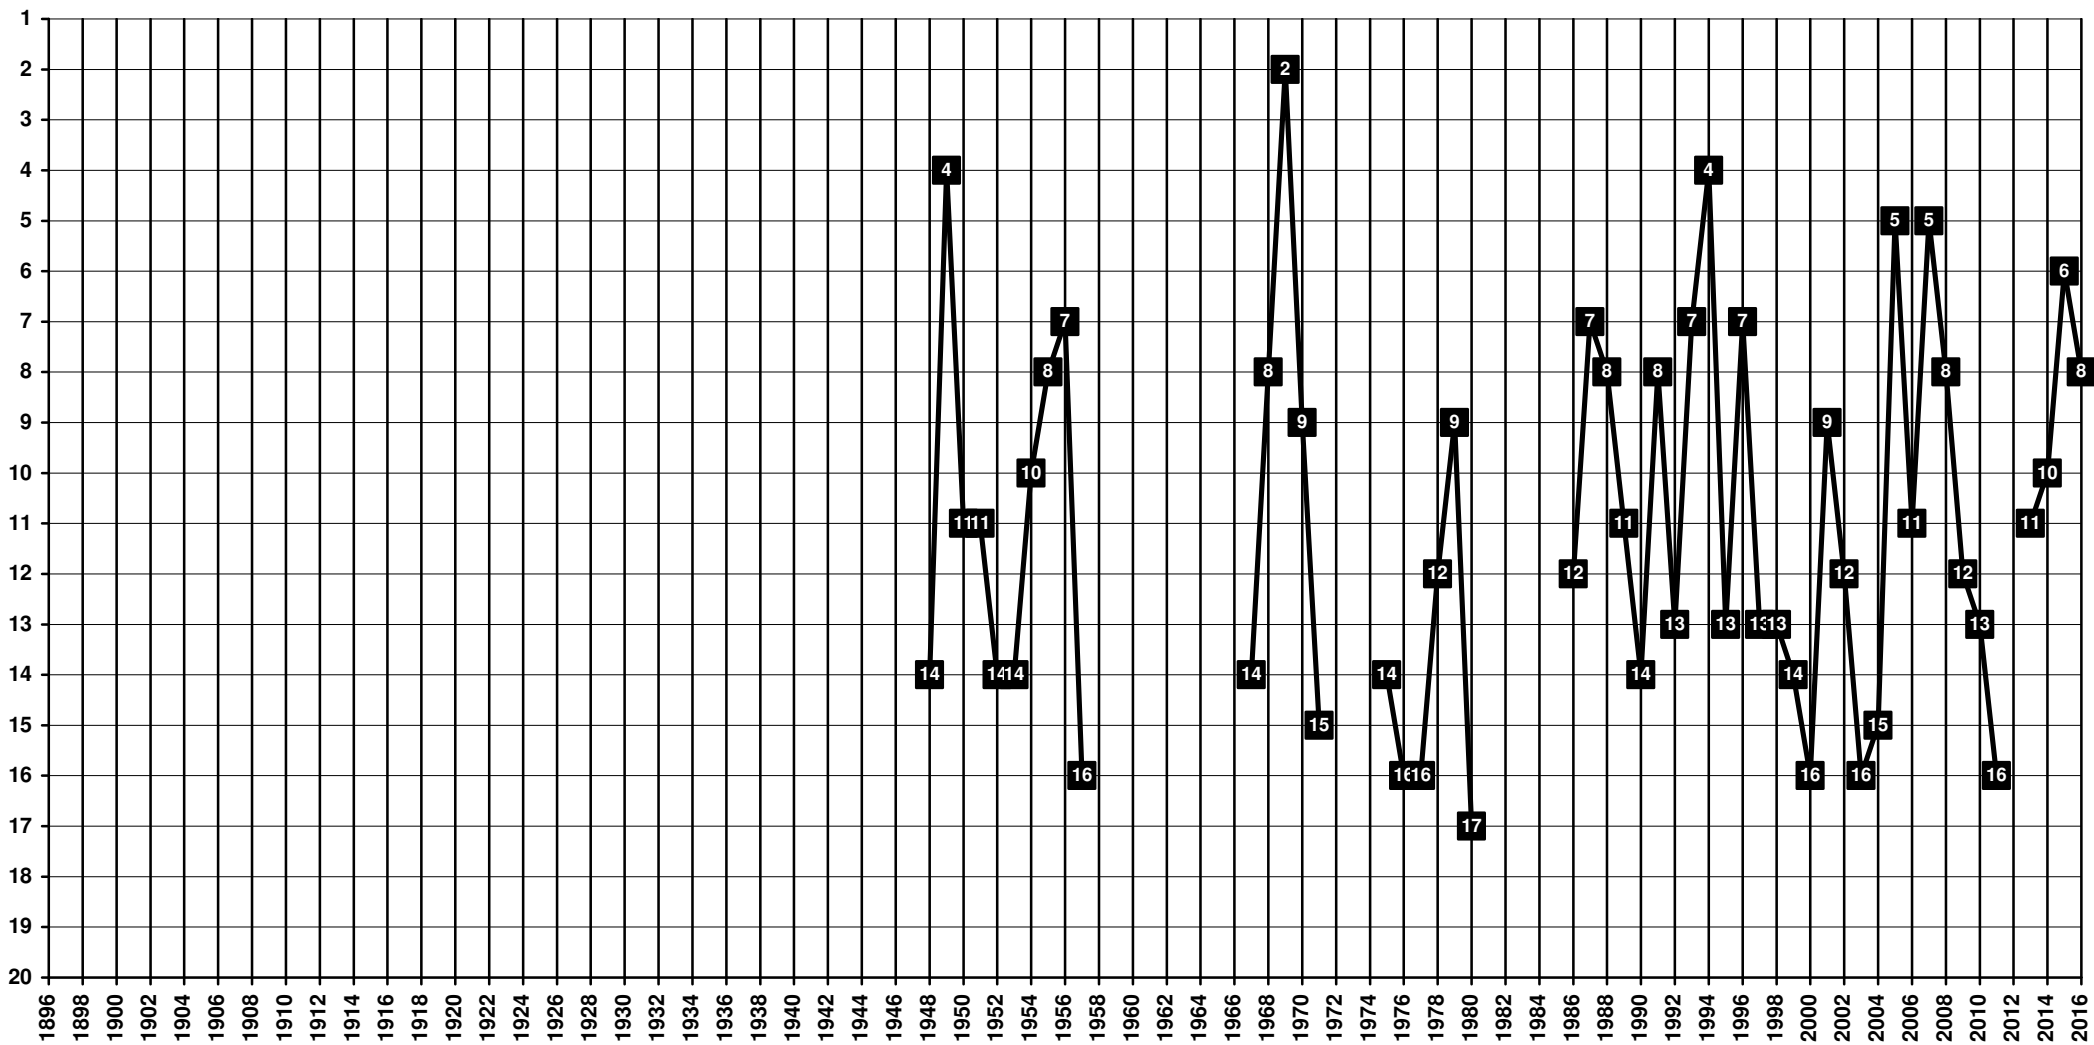

Belgium - Tier 1 - Final Table Places

1880 **Antwerp FC** [Antwers | Antwerp]

Belgium - Tier 1 - Final Table Places

1899 **Beerschot AC** | 1991-1999 **Beerschot VAC** (merged with Germinal Ekeren to GB Antwerpen) [Antwers | Antwerp]

Belgium - Tier 1 - Final Table Places

1920 **Germinal Ekeren** | 1999 **GB Antwerpen** (merged with Beerschot VAC) | 2011-2013 **Beerschot AC** [Antwers | Antwerp]

Belgium - Tier 1 - Final Table Places

1906 **Berchem Sport** [Berchem is a District of Antwers | Antwerp]

Belgium - Tier 1 - Final Table Places

1924-2002 **Beringen FC** [Beringen]

Belgium - Tier 1 - Final Table Places

1899 **Cercle Brugge** [Bruges | Brugge]

Belgium - Tier 1 - Final Table Places

1904 **Charleroi SC** [Charleroi]

Belgium - Tier 1 - Final Table Places

1891 **Club Brugge** [Bruges | Brugge]

Belgium - Tier 1 - Final Table Places

1895-1970 **Daring Club Bruxelles** | 1970-1973 **Daring Club Molenbeek** (merged with Racing White Molenbeek to RWD Molenbeek) [Bruxelles | Brussel]