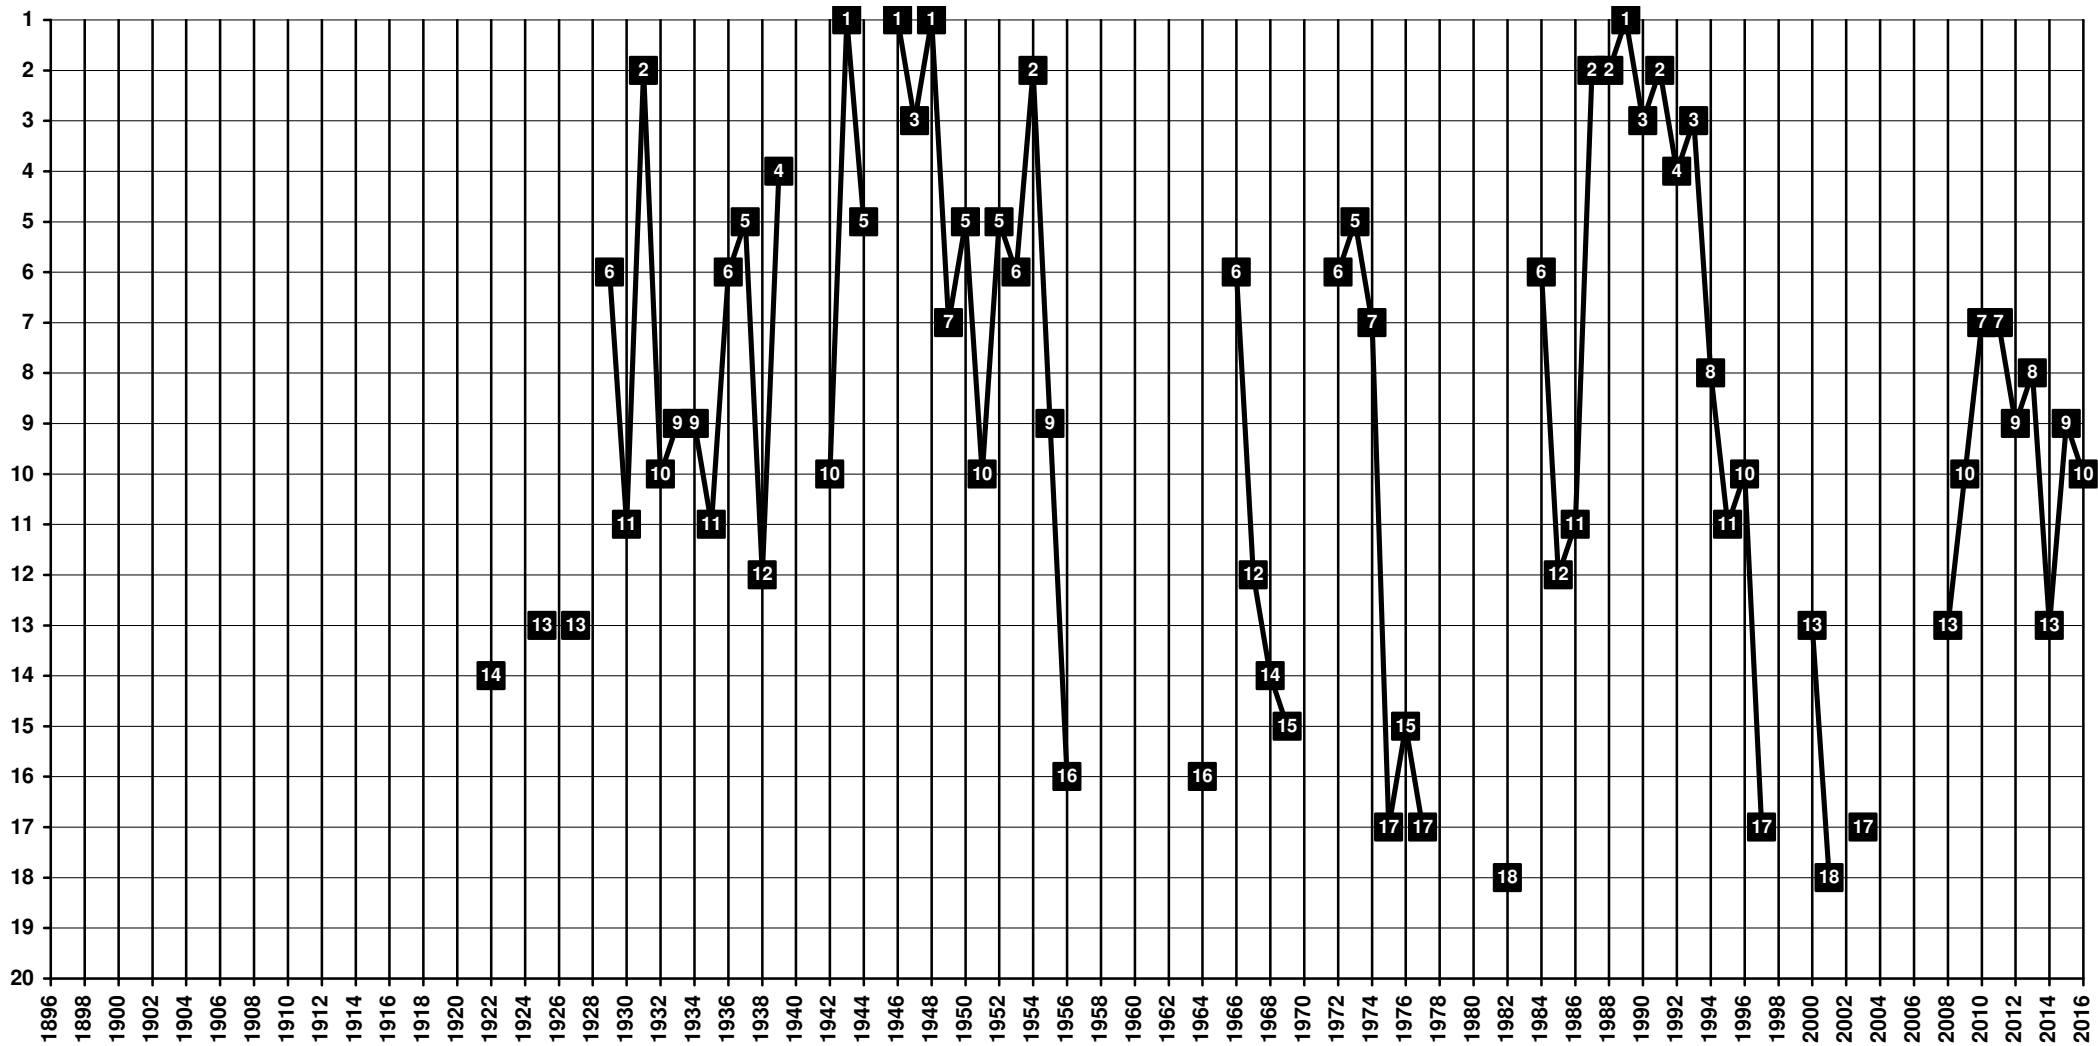

Belgium - Tier 1 - Final Table Places

1981 **KV Oostende** (merge of AS Oostende and VG Oostende) [Ostende | Oostende]

Belgium - Tier 1 - Final Table Places

1942 **KVC Westerlo** (merge of Sportkring Westerlo and Westerlo Sport) [Westerlo]

Belgium - Tier 1 - Final Table Places

1901 **SC Courtraisien** | 1951 **Kortrijk Sport** | 1971 **KV Kortrijk** [Courtrai | Kortrijk]

Belgium - Tier 1 - Final Table Places

1904 KV Mechelen [Malines | Mechelen]