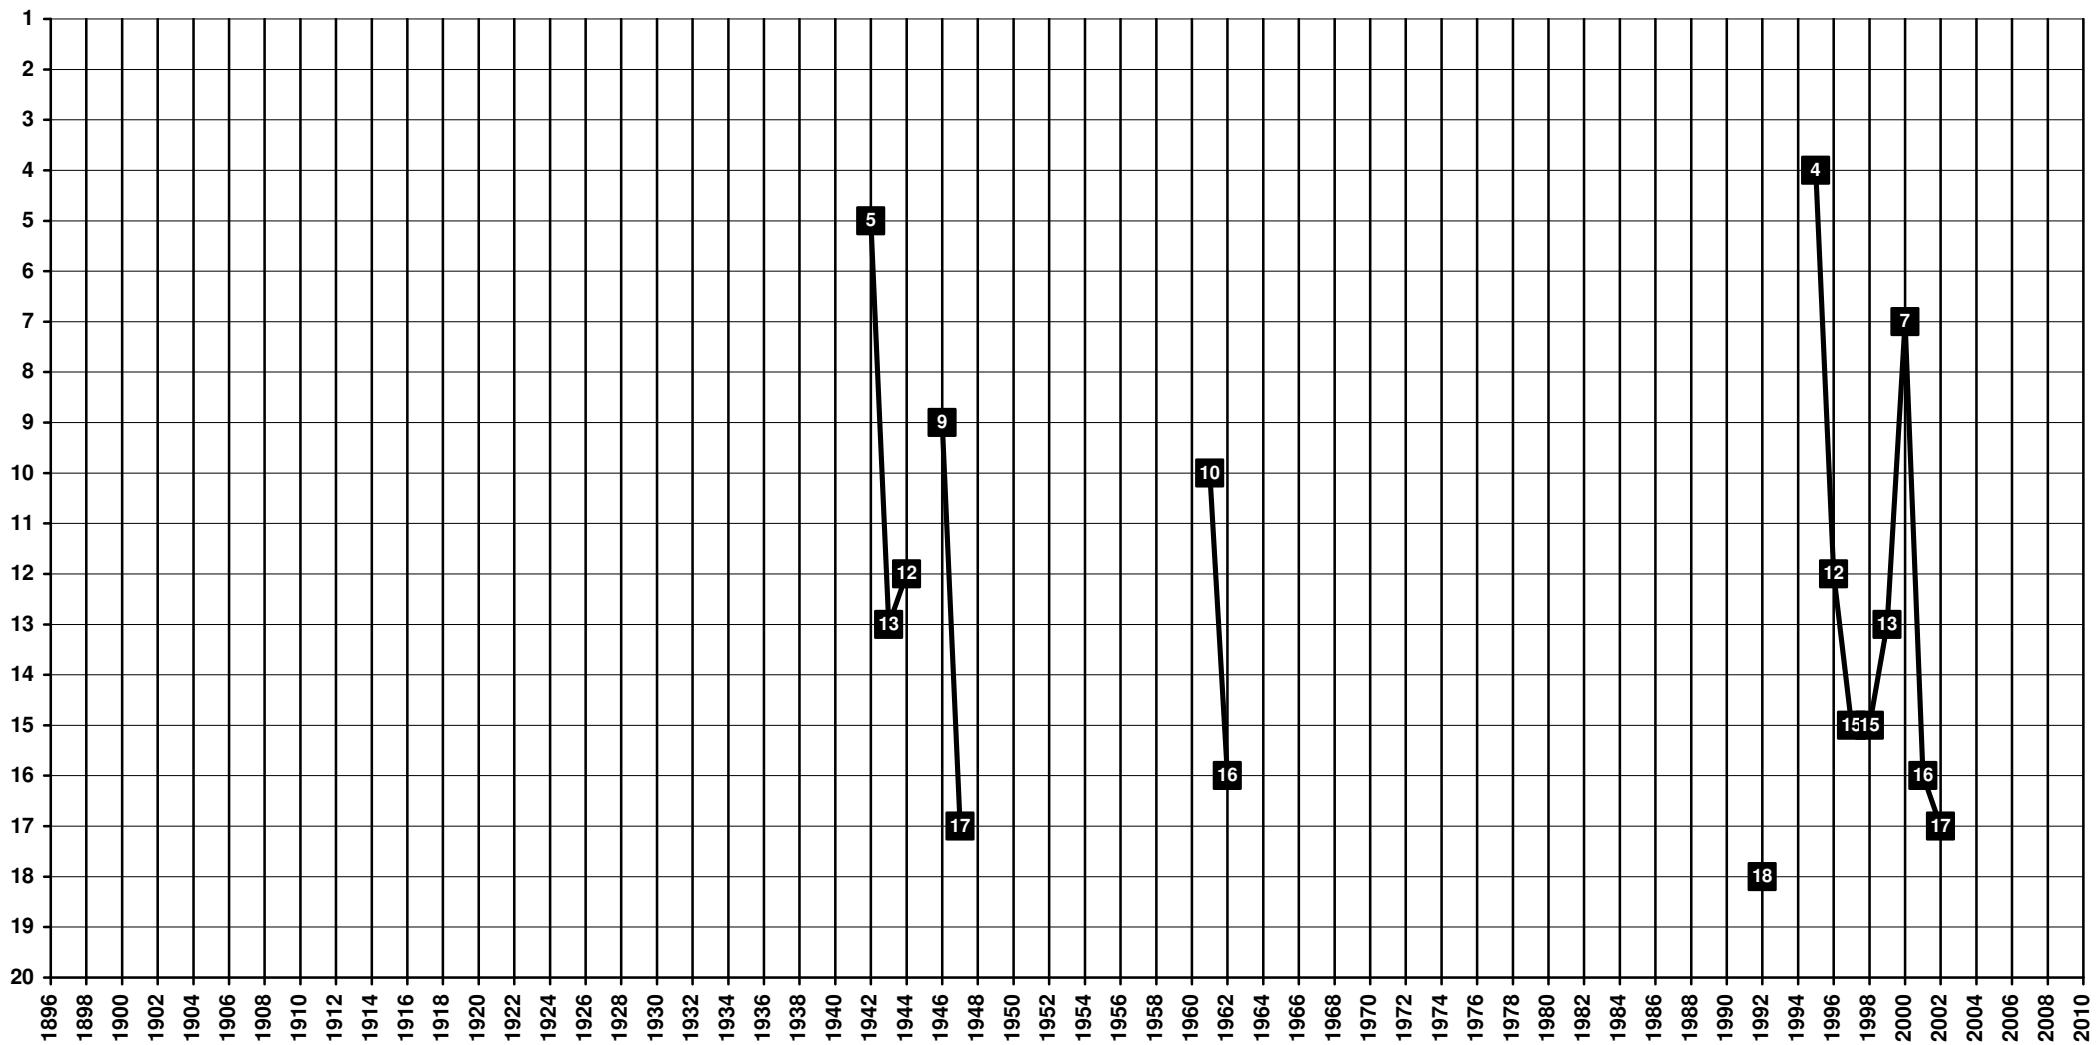

Belgium - Tier 1 - Final Table Places

1919 **Eendracht Aalst** [Alost | Aalst]