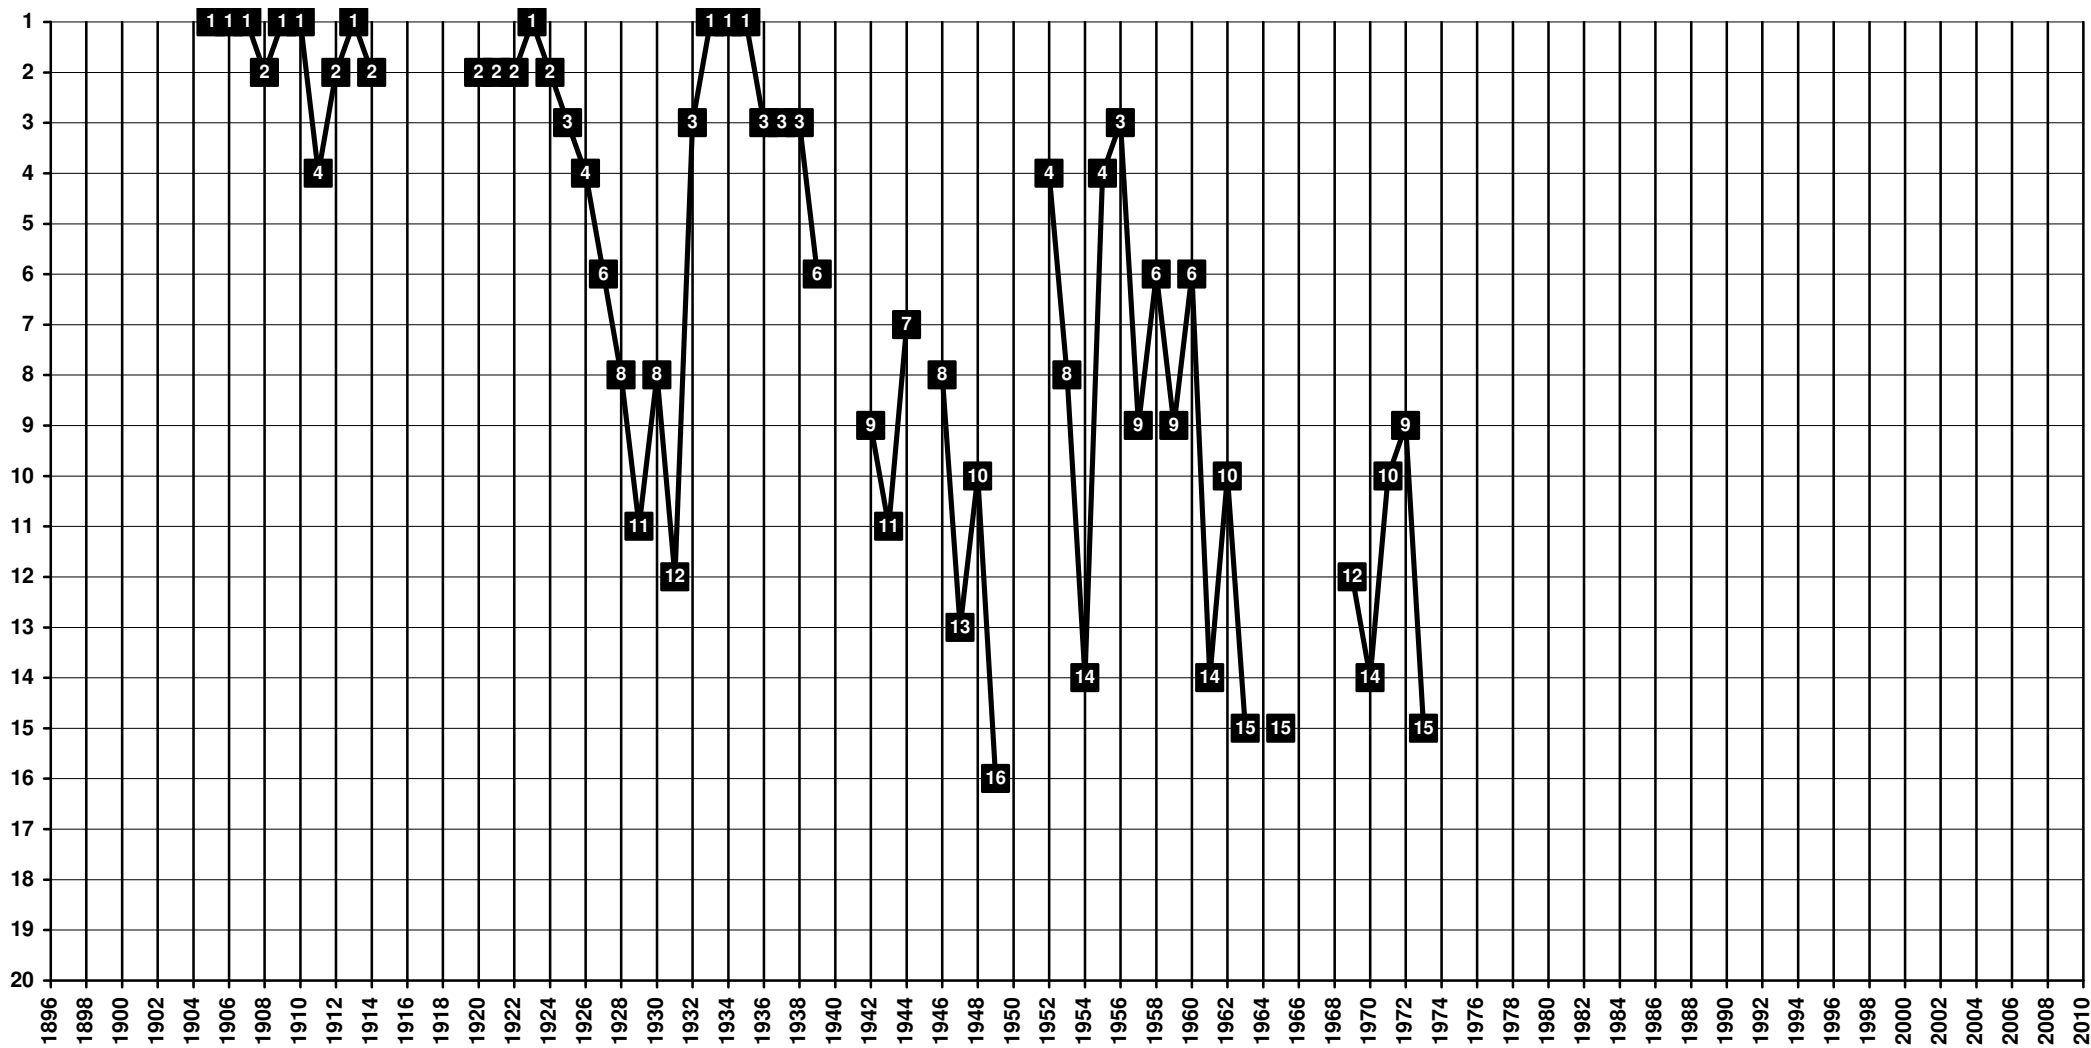

Belgium - Tier 1 - Final Table Places

1897 **Union Saint-Gilloise** [Saint-Gilles | Sint-Gillis]