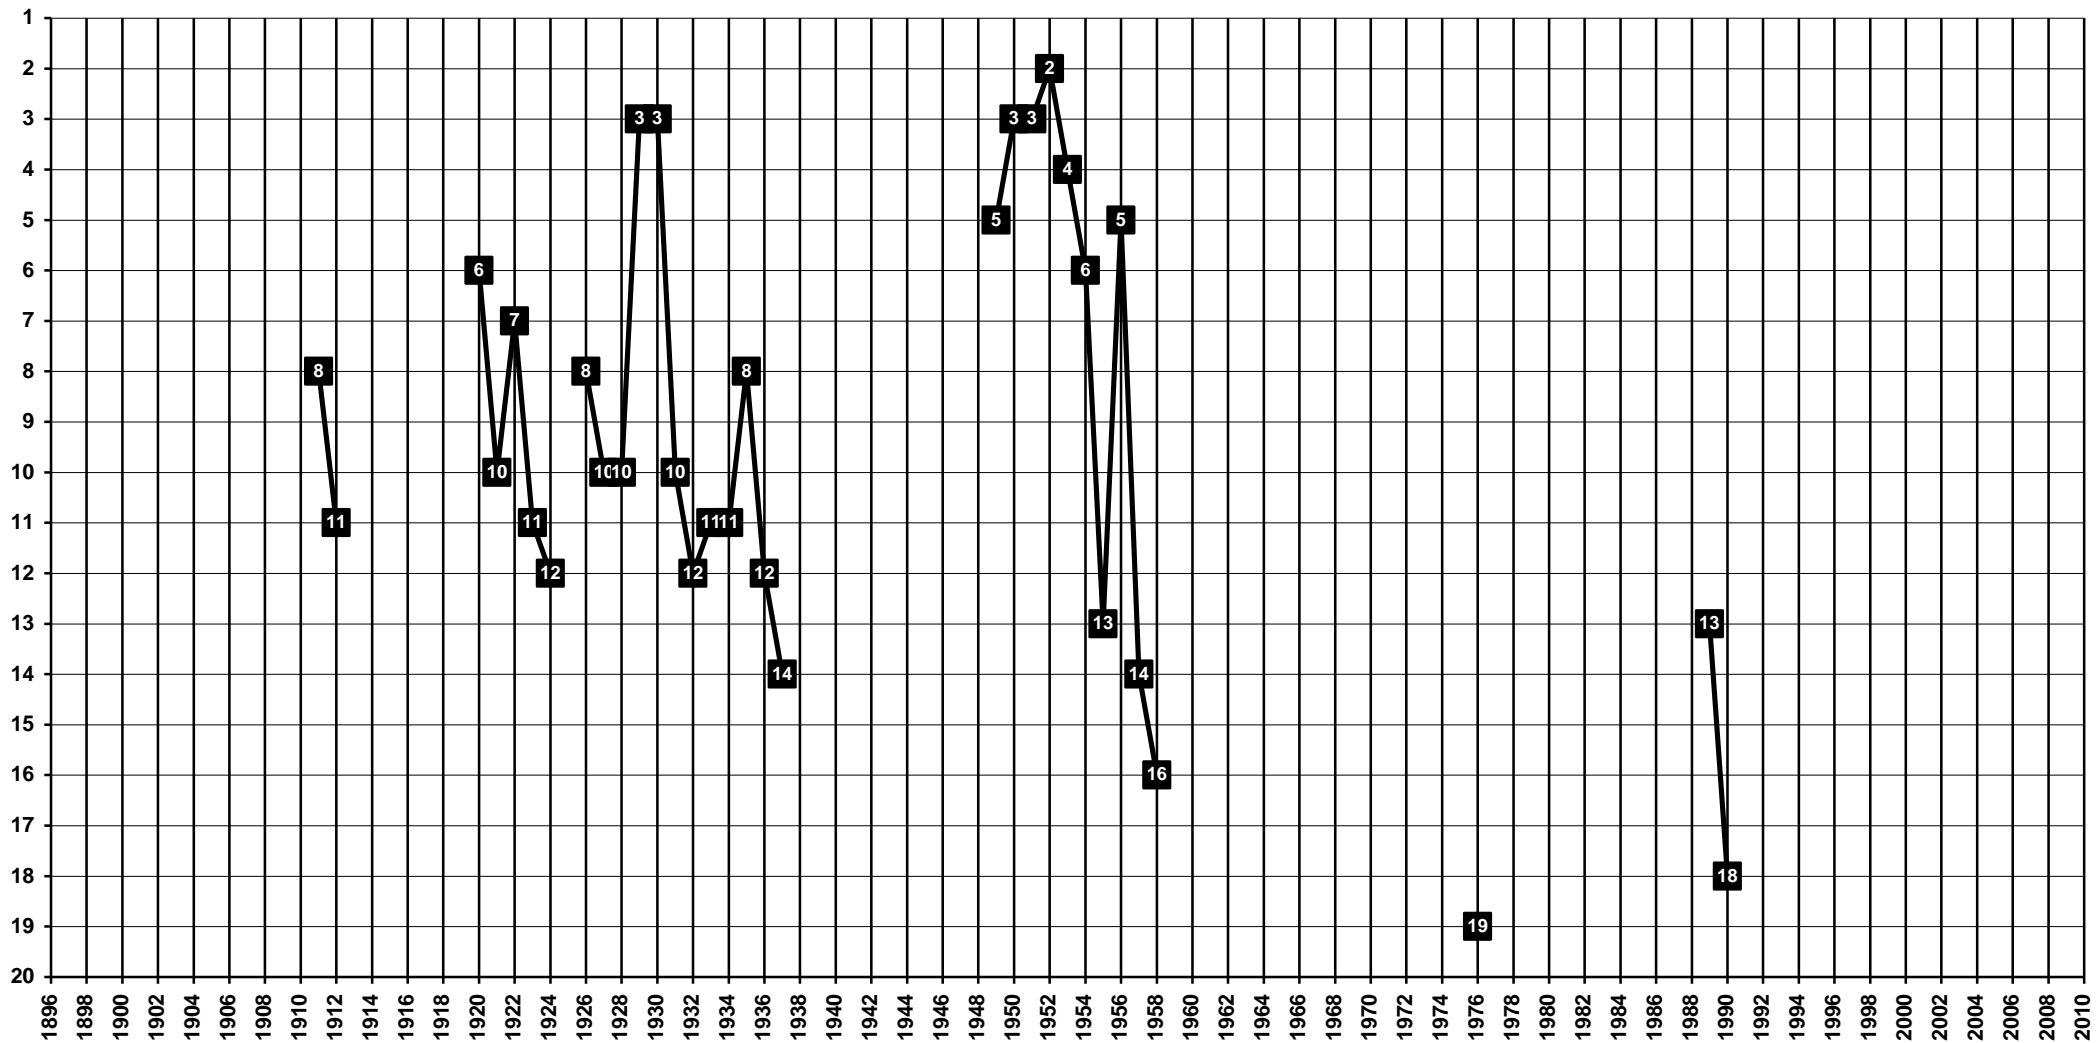

Belgium - Tier 1 - Final Table Places

1904 **Koninklijke Racing Club Mechelen** [Malines | Mechelen]