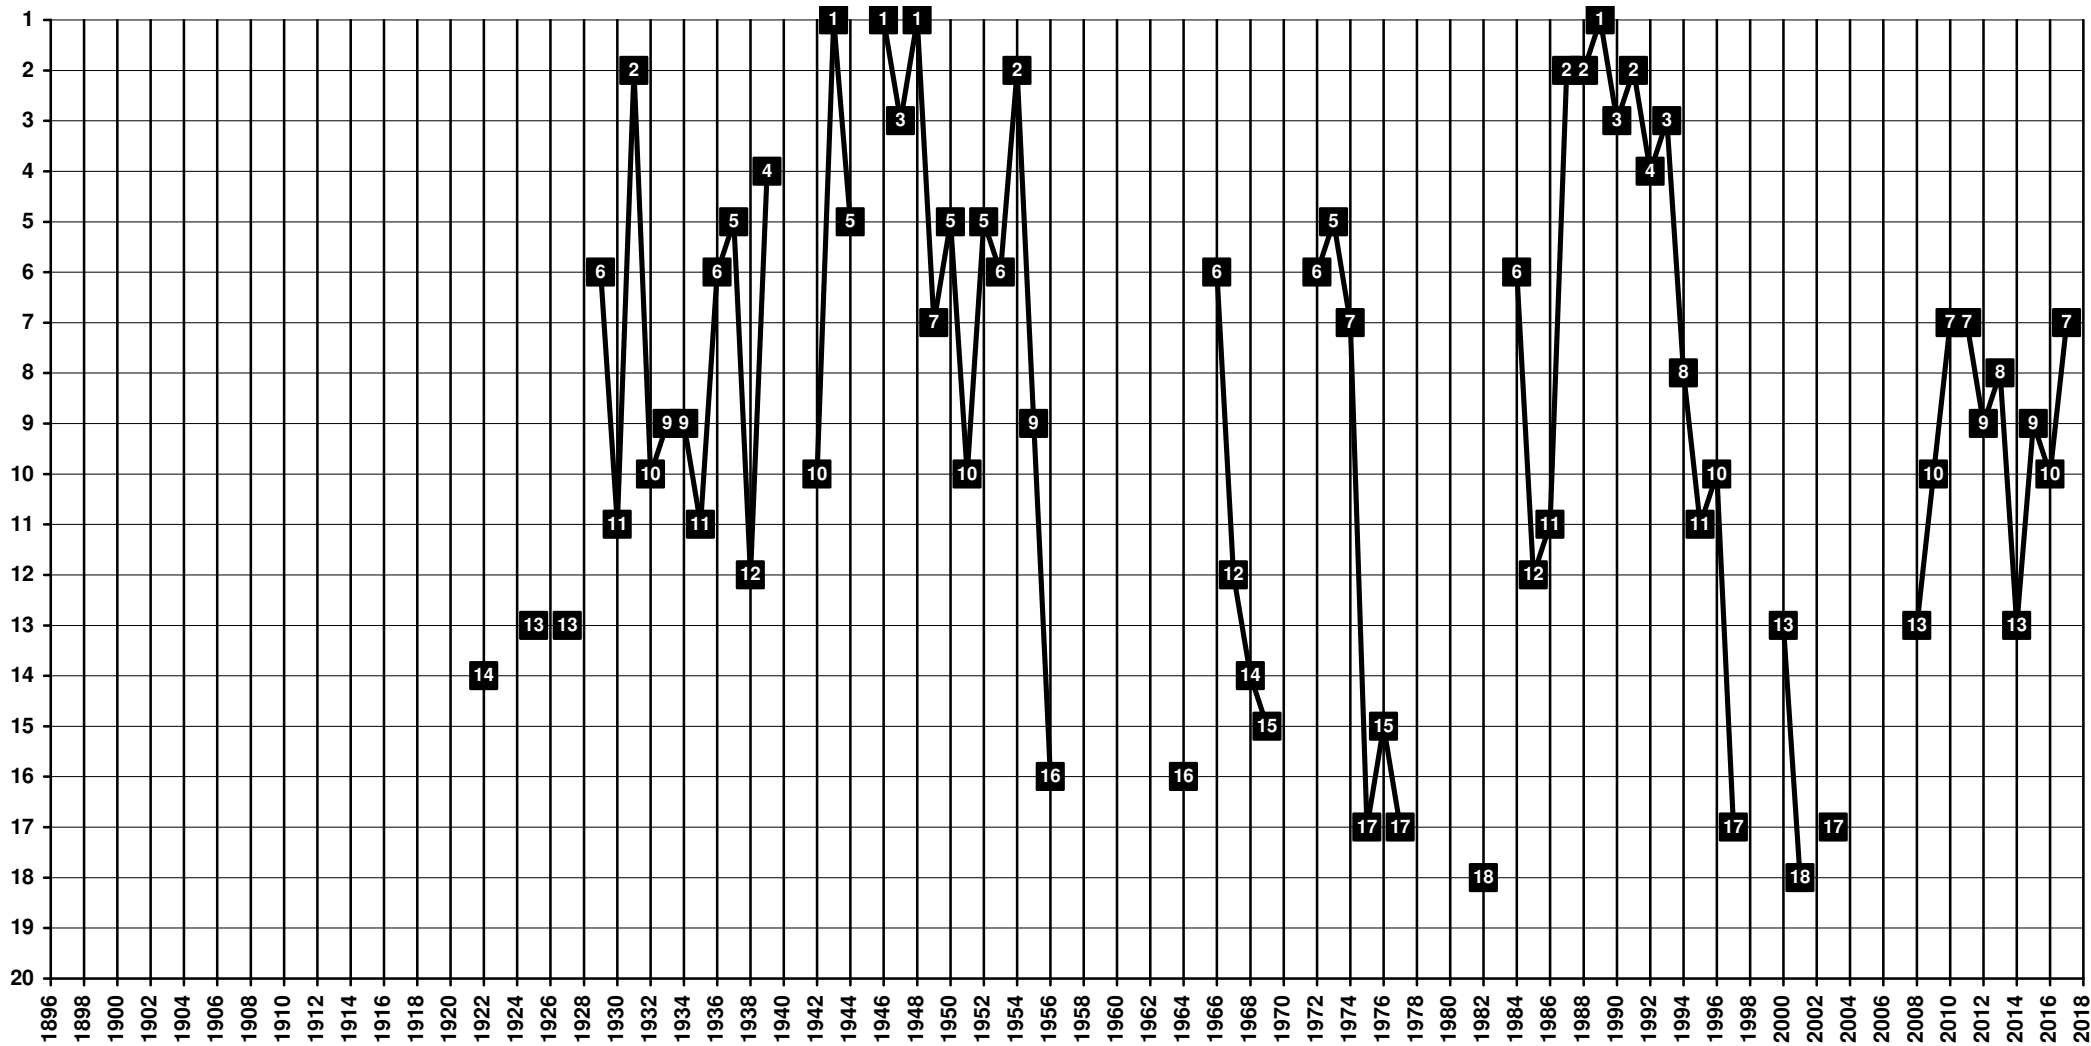

Belgium - Tier 1 - Final Table Places

1925-2001 **KSV Waregem** (merged with Zulte VV to SV Zulte Waregem) [Waregem]

Belgium - Tier 1 - Final Table Places

1981 **KV Oostende** (merge of AS Oostende and VG Oostende) [Ostende | Oostende]

Belgium - Tier 1 - Final Table Places

1942 **KVC Westerlo** (merge of Sportkring Westerlo and Westerlo Sport) [Westerlo]

Belgium - Tier 1 - Final Table Places

1901 **SC Courtraisien** | 1951 **Kortrijk Sport** | 1971 **KV Kortrijk** [Courtrai | Kortrijk]

Belgium - Tier 1 - Final Table Places

1904 KV Mechelen [Malines | Mechelen]

Belgium - Tier 1 - Final Table Places

1906 **Lierse SK** [Lierre | Lier]

Belgium - Tier 1 - Final Table Places

ROCCM

1972 Olympic Montignies | 1982 Olympic Charleroi [Charleroi]