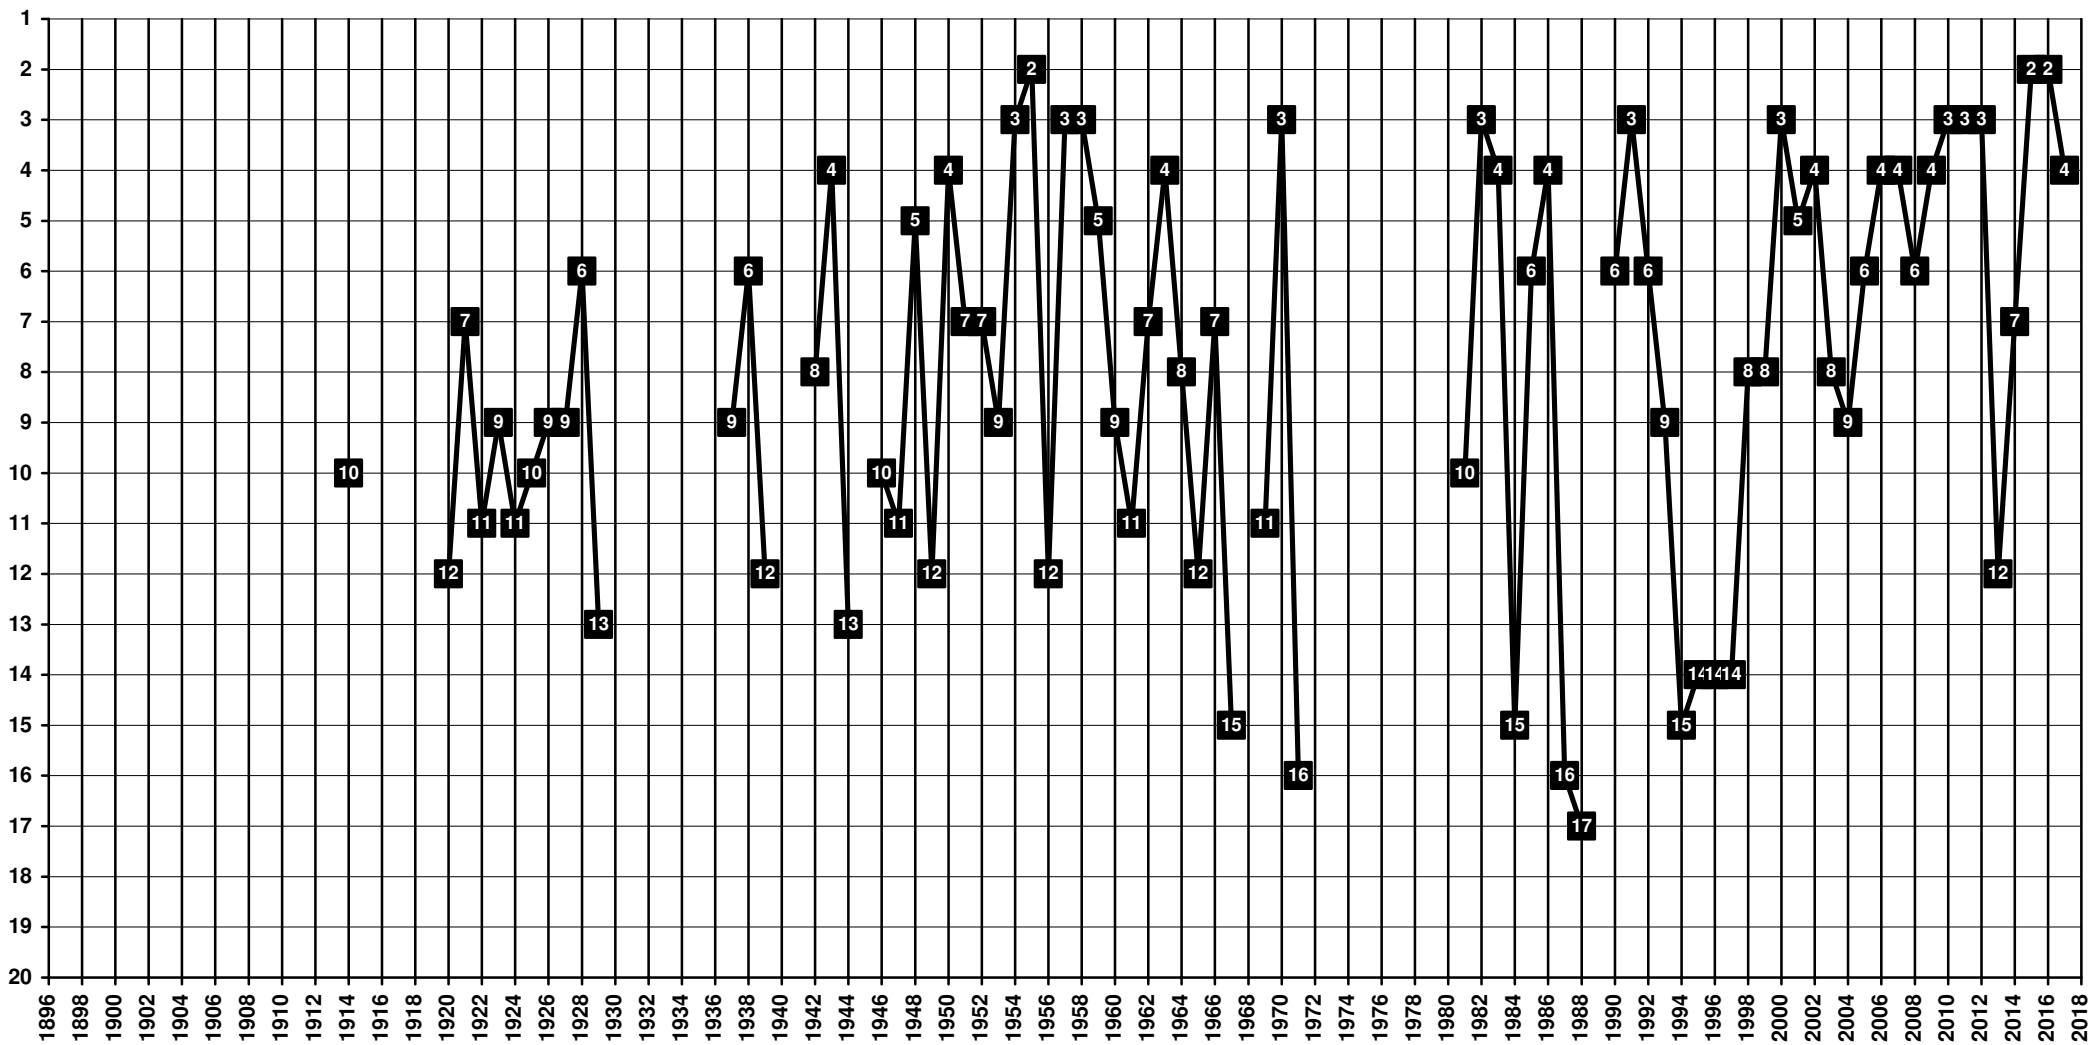

Belgium - Tier 1 - Final Table Places

1891 **Club Brugge** [Bruges | Brugge]

Belgium - Tier 1 - Final Table Places

1895-1970 **Daring Club Bruxelles** | 1970-1973 **Daring Club Molenbeek** (merged with Racing White Molenbeek to RWD Molenbeek) [Bruxelles | Brussel]

Belgium - Tier 1 - Final Table Places

1919 **Eendracht Aalst** [Alost | Aalst]

Belgium - Tier 1 - Final Table Places

1964-2010 **Excelsior Mouscron** (merge of Stade Mouscron and ARA Mouscron; 2010 merged with RC Péruwelz to Royal Mouscron- Péruwelz) [Mouscron | Moeskroen]

Belgium - Tier 1 - Final Table Places

1914 **ARA La Gantoise** | 1971 **KAA Gent** [Gand | Gent]

Belgium - Tier 1 - Final Table Places

1945 **KAS Eupen** [Néau | Eupen]

Belgium - Tier 1 - Final Table Places