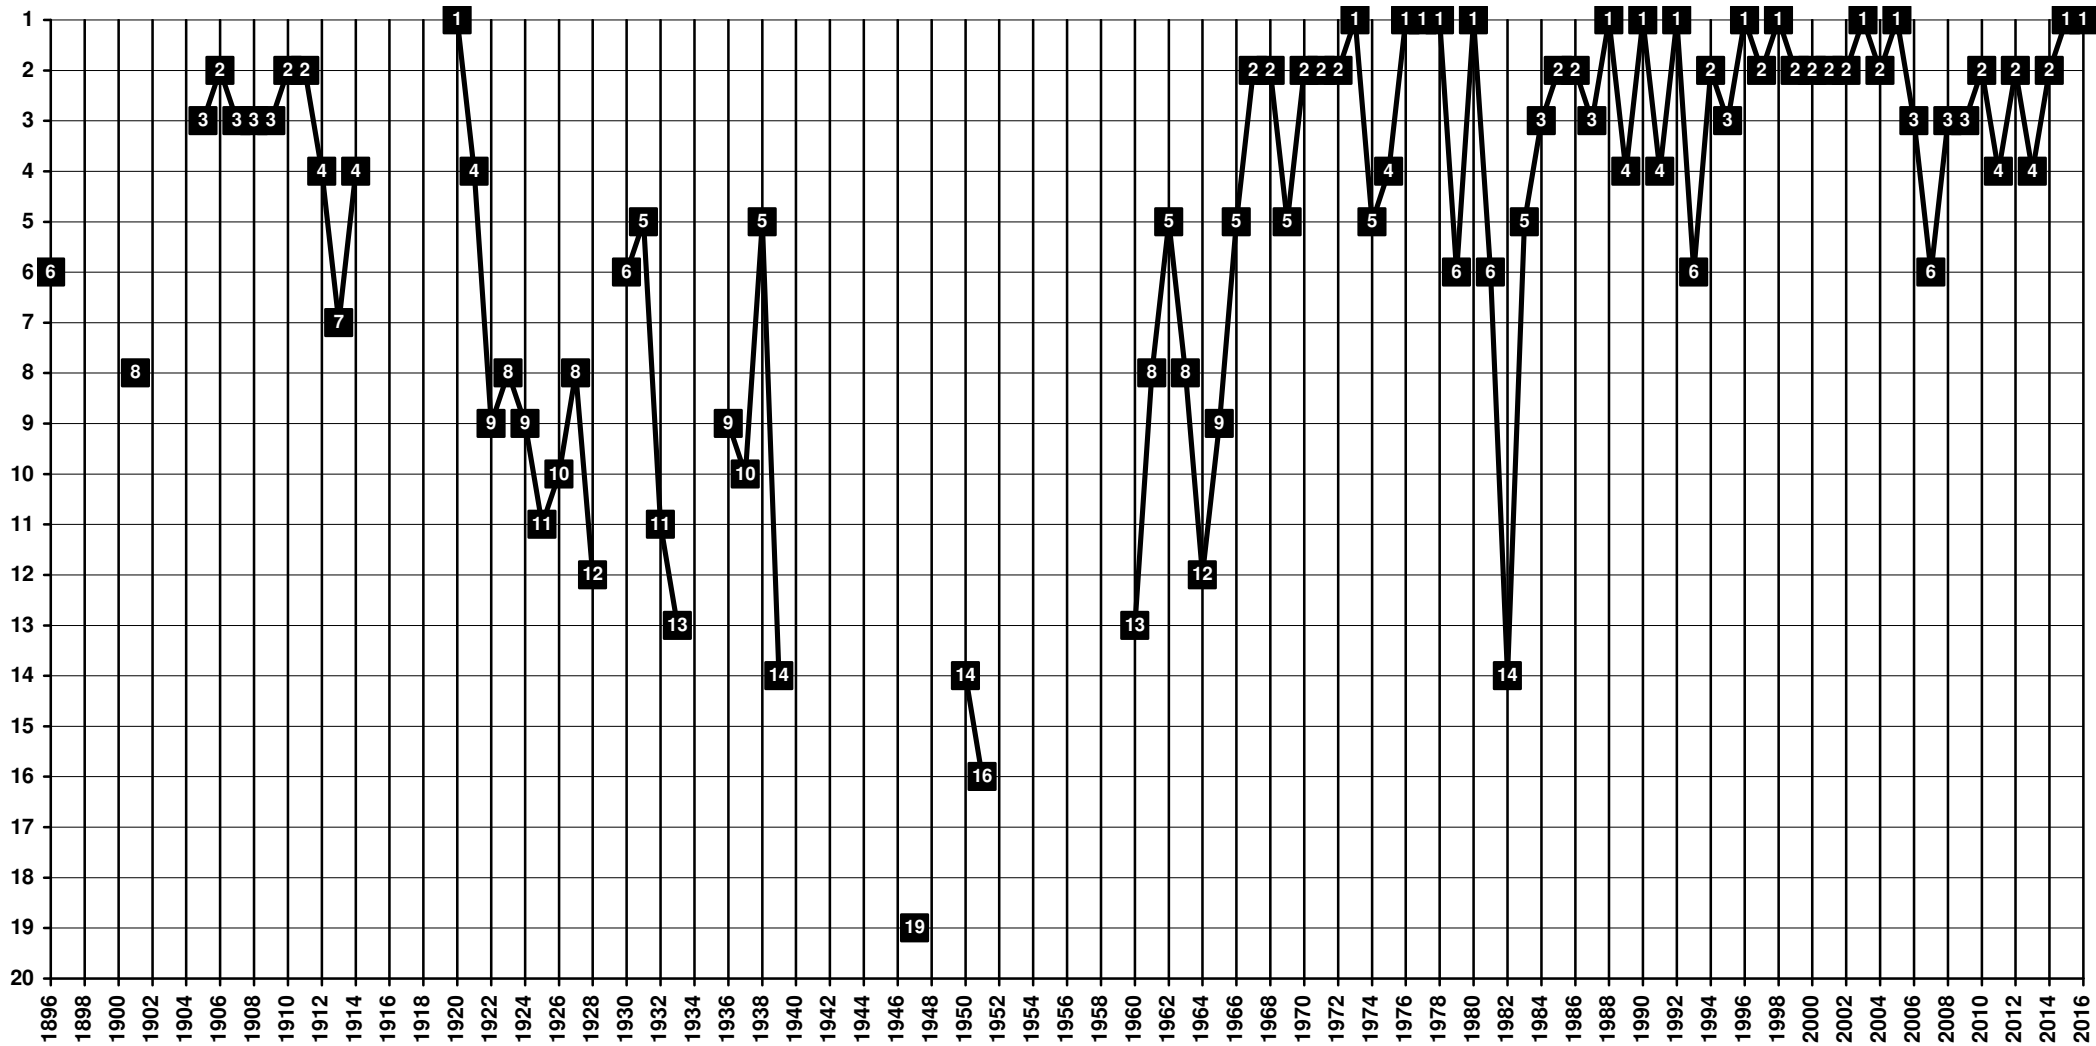

Belgium - Tier 1 - Final Table Places

1880 **Antwerp FC** [Antwers | Antwerp]

Belgium - Tier 1 - Final Table Places

1899 **Beerschot AC** | 1991-1999 **Beerschot VAC** (merged with Germinal Ekeren to GB Antwerpen) [Antwers | Antwerp]

Belgium - Tier 1 - Final Table Places

1920 **Germinal Ekeren** | 1999 **GB Antwerpen** (merged with Beerschot VAC) | 2011-2013 **Beerschot AC** [Antwers | Antwerp]

Belgium - Tier 1 - Final Table Places

1906 **Berchem Sport** [Berchem is a District of Antwers | Antwerp]

Belgium - Tier 1 - Final Table Places

1924-2002 **Beringen FC** [Beringen]

Belgium - Tier 1 - Final Table Places

1899 **Cercle Brugge** [Bruges | Brugge]

Belgium - Tier 1 - Final Table Places

1904 **Charleroi SC** [Charleroi]

Belgium - Tier 1 - Final Table Places

1891 **Club Brugge** [Bruges | Brugge]

Belgium - Tier 1 - Final Table Places

1895-1970 **Daring Club Bruxelles** | 1970-1973 **Daring Club Molenbeek** (merged with Racing White Molenbeek to RWD Molenbeek) [Bruxelles | Brussel]