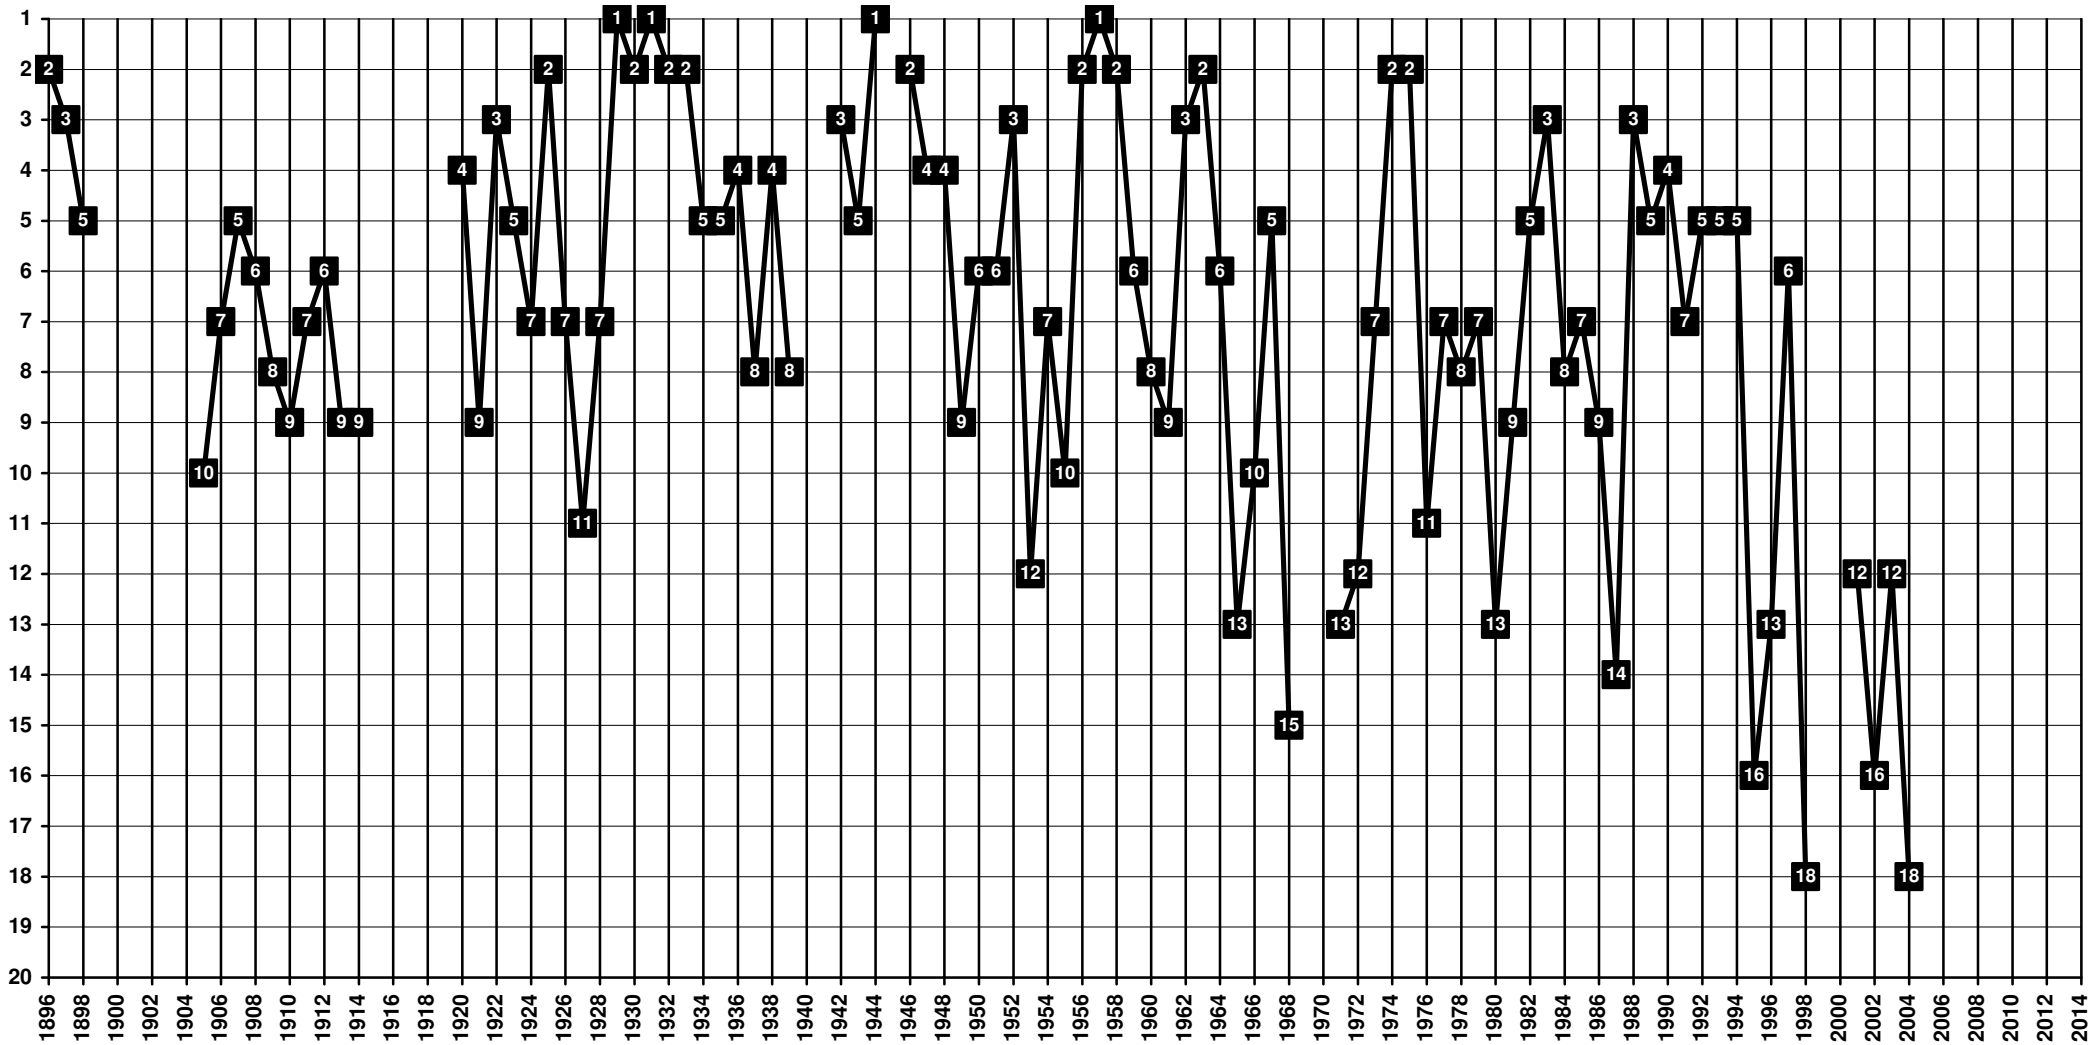

Belgium - Tier 1 - Final Table Places

1880 **Antwerp FC** [Antwers | Antwerp]

Belgium - Tier 1 - Final Table Places

1899 **Beerschot AC** | 1991-1999 **Beerschot VAC** (merged with Germinal Ekeren to GB Antwerpen) [Antwers | Antwerp]

Belgium - Tier 1 - Final Table Places

1920 **Germinal Ekeren** | 1999 **GB Antwerpen** (merged with Beerschot VAC) | 2011-2013 **Beerschot AC** [Antwers | Antwerp]

Belgium - Tier 1 - Final Table Places

1906 **Berchem Sport** [Berchem is a District of Antwers | Antwerp]

Belgium - Tier 1 - Final Table Places

1924-2002 **Beringen FC** [Beringen]

Belgium - Tier 1 - Final Table Places

1899 **Cercle Brugge** [Bruges | Brugge]

Belgium - Tier 1 - Final Table Places

1904 **Charleroi SC** [Charleroi]

Belgium - Tier 1 - Final Table Places

1891 **Club Brugge** [Bruges | Brugge]

Belgium - Tier 1 - Final Table Places

1895-1970 **Daring Club Bruxelles** | 1970-1973 **Daring Club Molenbeek** (merged with Racing White Molenbeek to RWD Molenbeek) [Bruxelles | Brussel]