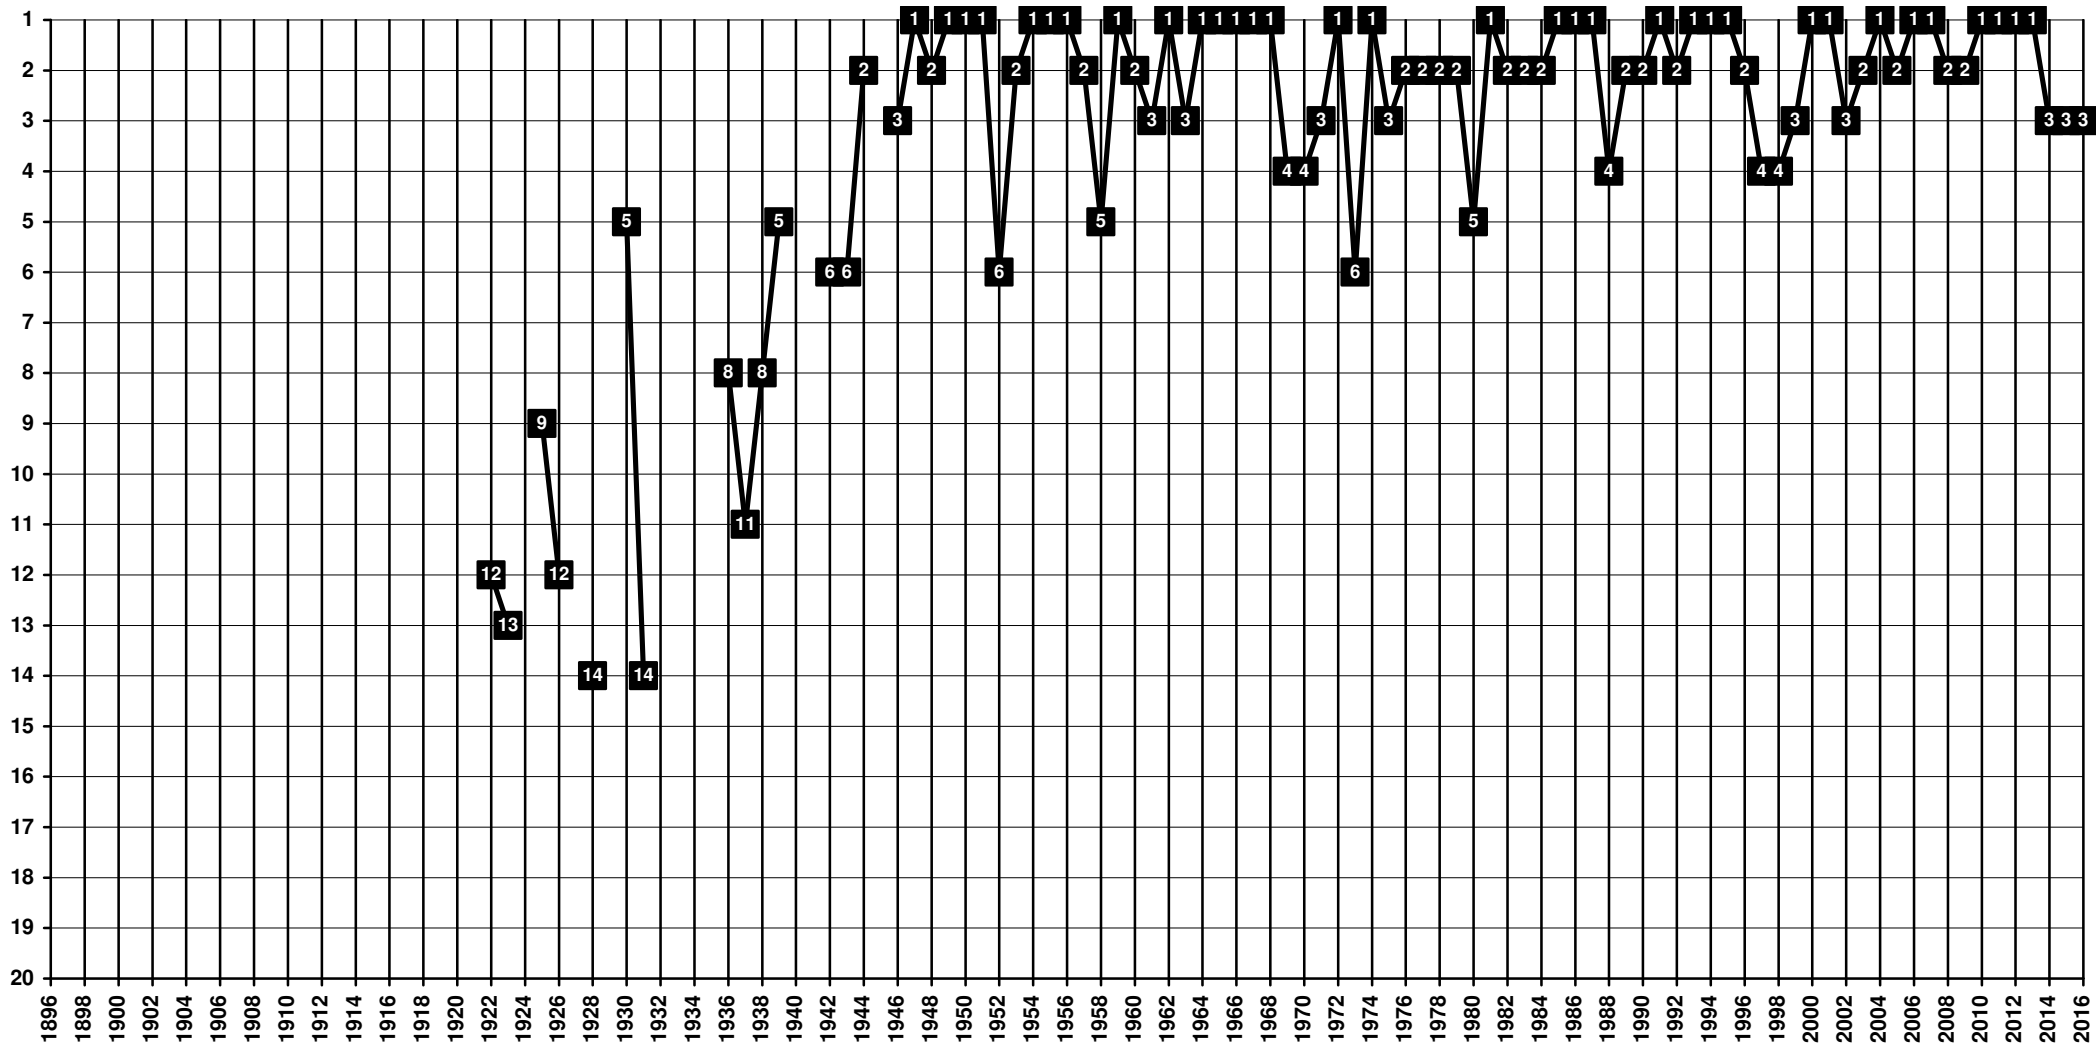

Belgium - Tier 1 - Final Table Places

1904 **RC Mechelen** [Malines | Mechelen]

Belgium - Tier 1 - Final Table Places

1910 **RAEC Mons** [Mons | Bergen]

Belgium - Tier 1 - Final Table Places

1892 **FC Liège** | 1920 **RFC Liège** | 1996 **Tilleur FC Liège** | 2000 **RFC Liège** [Liège | Luik]

Belgium - Tier 1 - Final Table Places

1921 **RC Péruwelz** | 2010 **Royal Mouscron-Péruwelz** (merged with Excelsior Mouscron) [Mouscron | Moeskroen]

Belgium - Tier 1 - Final Table Places

1908 **SC Anderlecht** | 1933 **RSC Anderlecht** [Anderlecht]

Belgium - Tier 1 - Final Table Places

1922 **White Star Woluwe** | 1963 **Racing White Molenbeek** (merged with Racing Club Bruxelles) | 1973-2002 **RWD Molenbeek** (merged with Daring Club Molenbeek) [Molenbeek-Saint-Jean | Sint-Jans-Molenbeek]