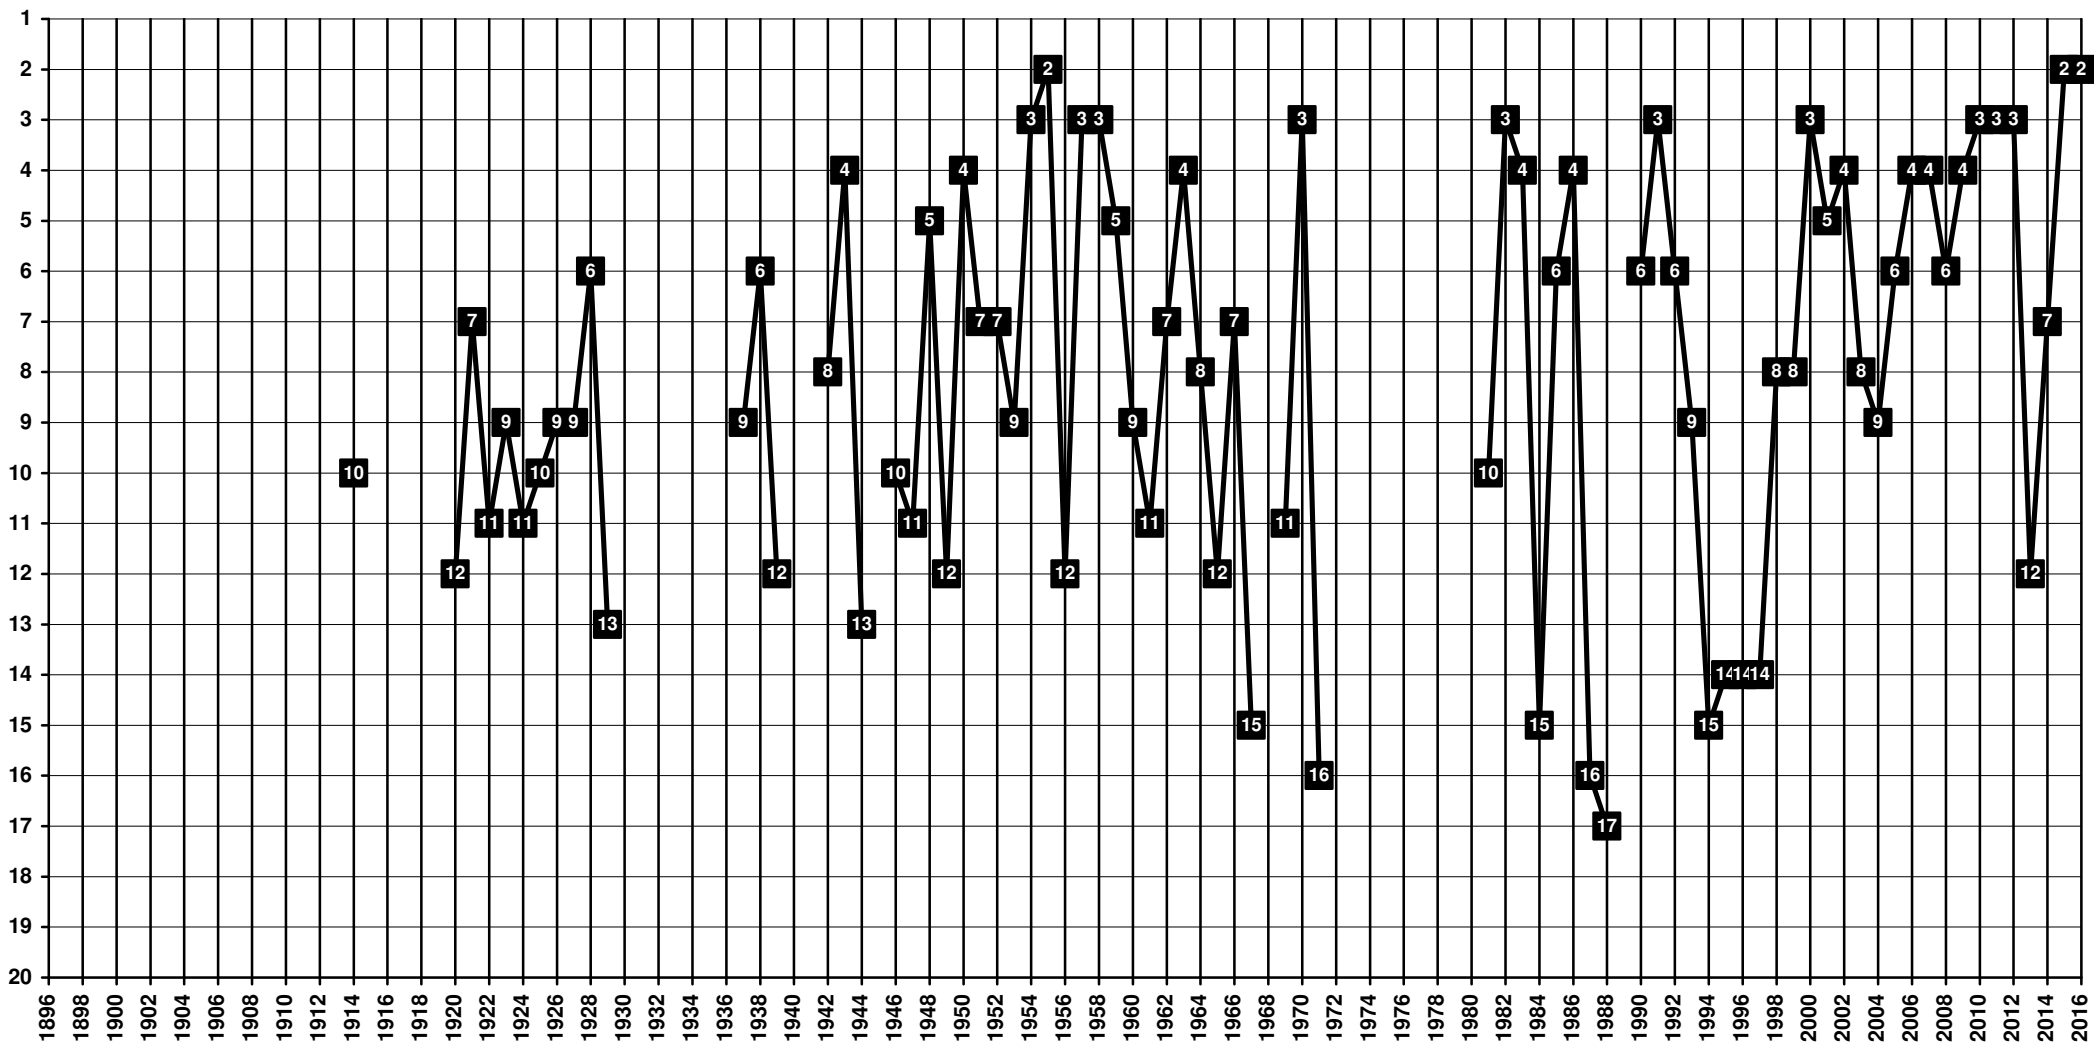

Belgium - Tier 1 - Final Table Places

1924-2002 **Beringen FC** [Beringen]

Belgium - Tier 1 - Final Table Places

1899 **Cercle Brugge** [Bruges | Brugge]

Belgium - Tier 1 - Final Table Places

1904 **Charleroi SC** [Charleroi]

Belgium - Tier 1 - Final Table Places

1891 **Club Brugge** [Bruges | Brugge]

Belgium - Tier 1 - Final Table Places

1895-1970 **Daring Club Bruxelles** | 1970-1973 **Daring Club Molenbeek** (merged with Racing White Molenbeek to RWD Molenbeek) [Bruxelles | Brussel]

Belgium - Tier 1 - Final Table Places

1919 **Eendracht Aalst** [Alost | Aalst]

Belgium - Tier 1 - Final Table Places

1964-2010 **Excelsior Mouscron** (merge of Stade Mouscron and ARA Mouscron; 2010 merged with RC Péruwelz to Royal Mouscron- Péruwelz) [Mouscron | Moeskroen]

Belgium - Tier 1 - Final Table Places

1914 **ARA La Gantoise** | 1971 **KAA Gent** [Gand | Gent]

Belgium - Tier 1 - Final Table Places

1988 **KRC Genk** (merge of Waterschei SV Thor Genk and KFC Winterslag) [Genk]