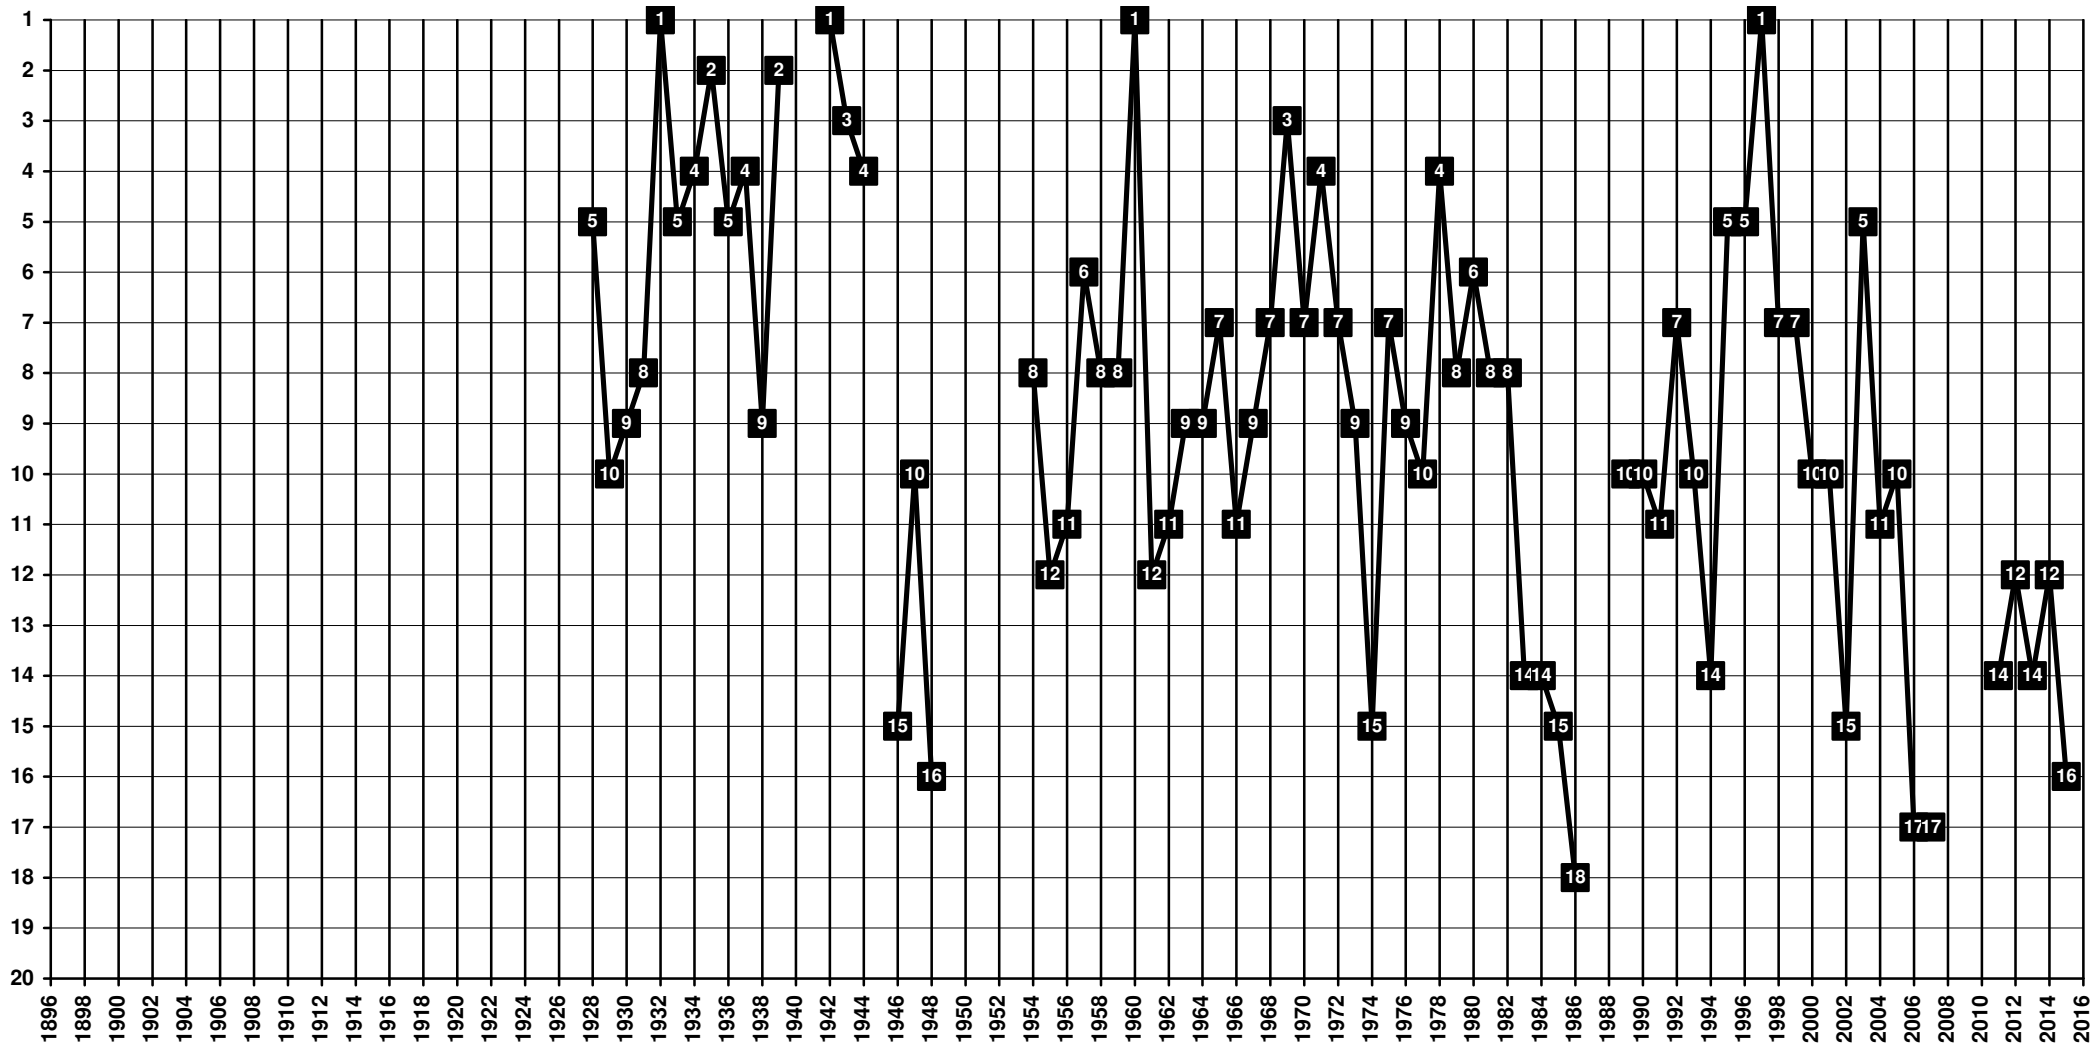

Belgium - Tier 1 - Final Table Places

1906 **Lierse SK** [Lierre | Lier]