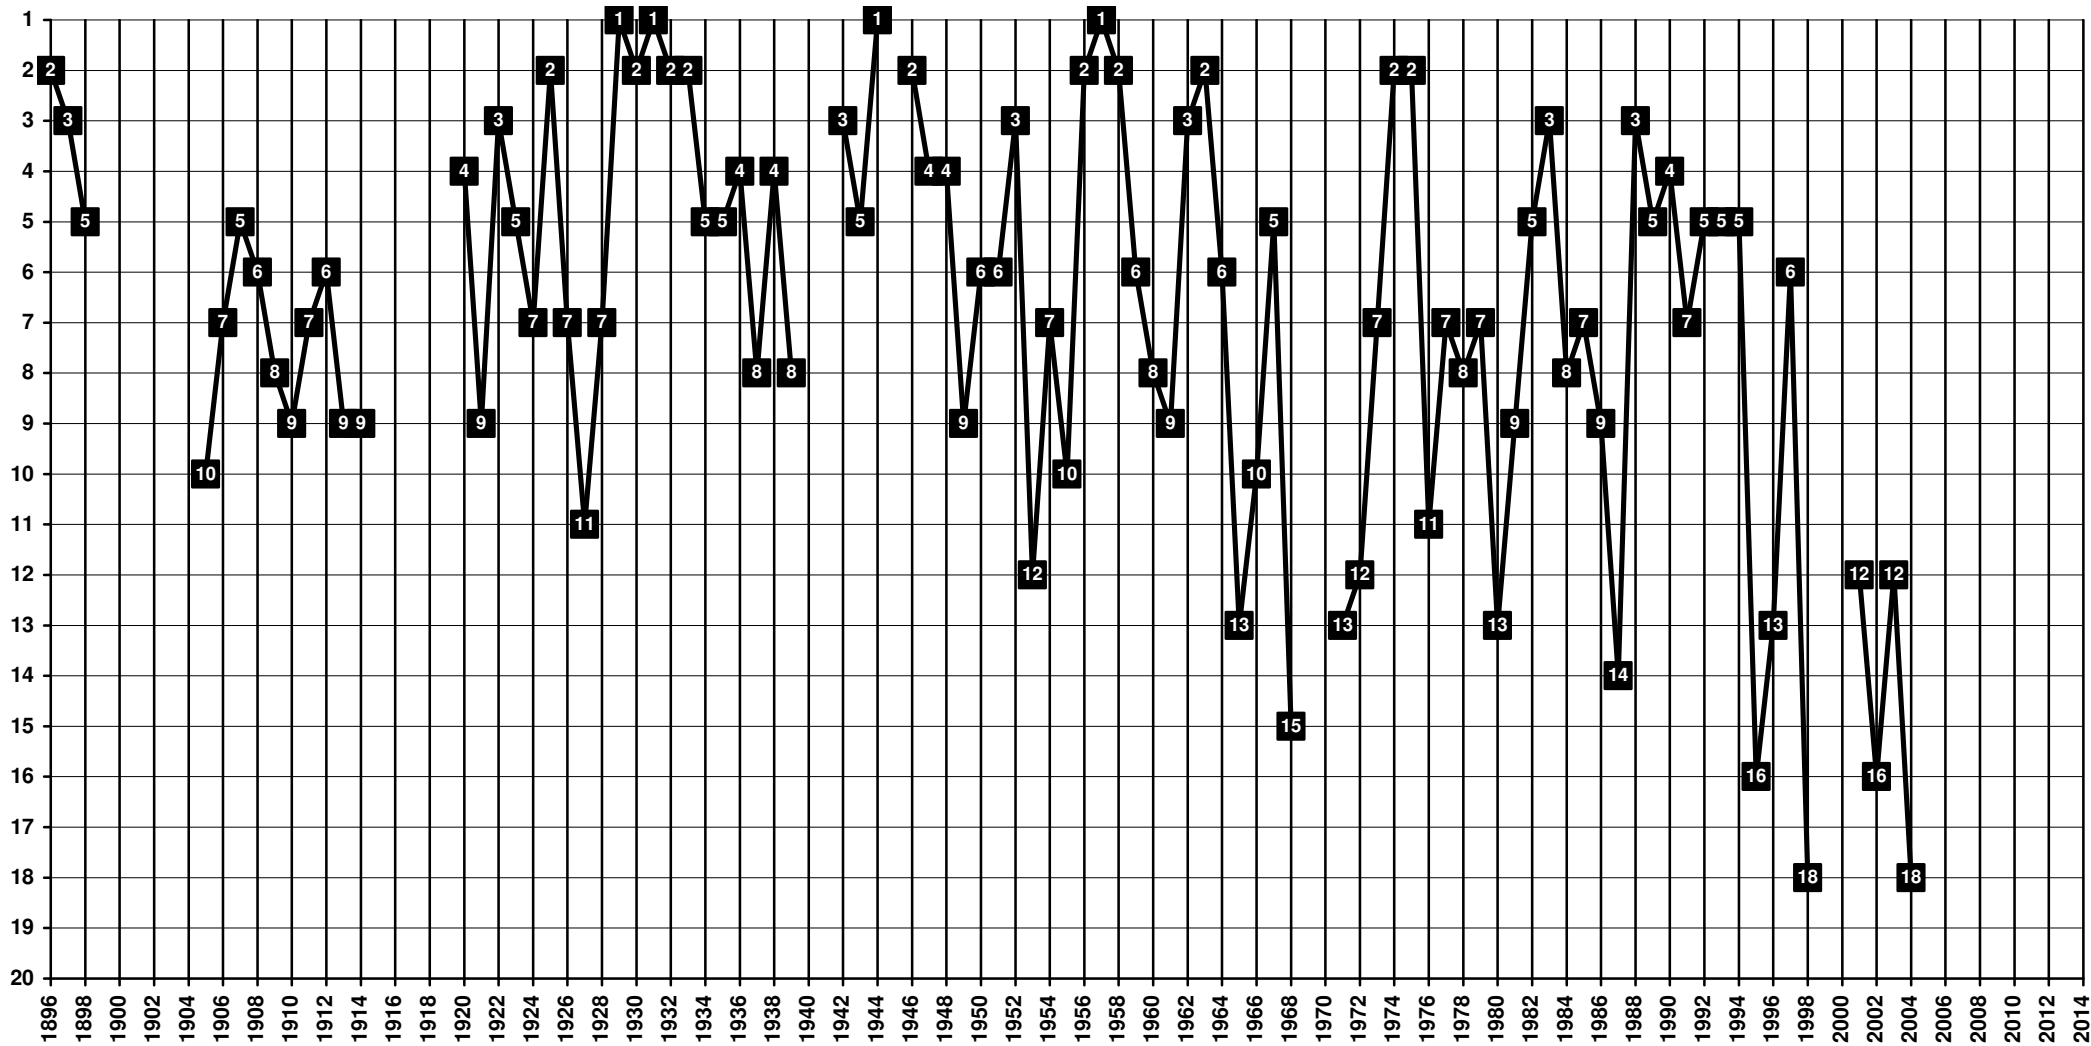

Belgium - Tier 1 - Final Table Places

1880 **Antwerp FC** [Antwers | Antwerp]

Belgium - Tier 1 - Final Table Places

1899 **Beerschot AC** | 1991-1999 **Beerschot VAC** (merged with Germinal Ekeren to GB Antwerpen) [Antwers | Antwerp]

Belgium - Tier 1 - Final Table Places

1920 **Germinal Ekeren** | 1999 **GB Antwerpen** (merged with Beerschot VAC) | 2011-2013 **Beerschot AC** [Antwers | Antwerp]

Belgium - Tier 1 - Final Table Places

1906 **Berchem Sport** [Berchem is a District of Antwers | Antwerp]

Belgium - Tier 1 - Final Table Places

1924-2002 **Beringen FC** [Beringen]

Belgium - Tier 1 - Final Table Places

1899 **Cercle Brugge** [Bruges | Brugge]

Belgium - Tier 1 - Final Table Places

1904 **Charleroi SC** [Charleroi]

Belgium - Tier 1 - Final Table Places

1891 **Club Brugge** [Bruges | Brugge]

Belgium - Tier 1 - Final Table Places

1895-1970 **Daring Club Bruxelles** | 1970-1973 **Daring Club Molenbeek** (merged with Racing White Molenbeek to RWD Molenbeek) [Bruxelles | Brussel]