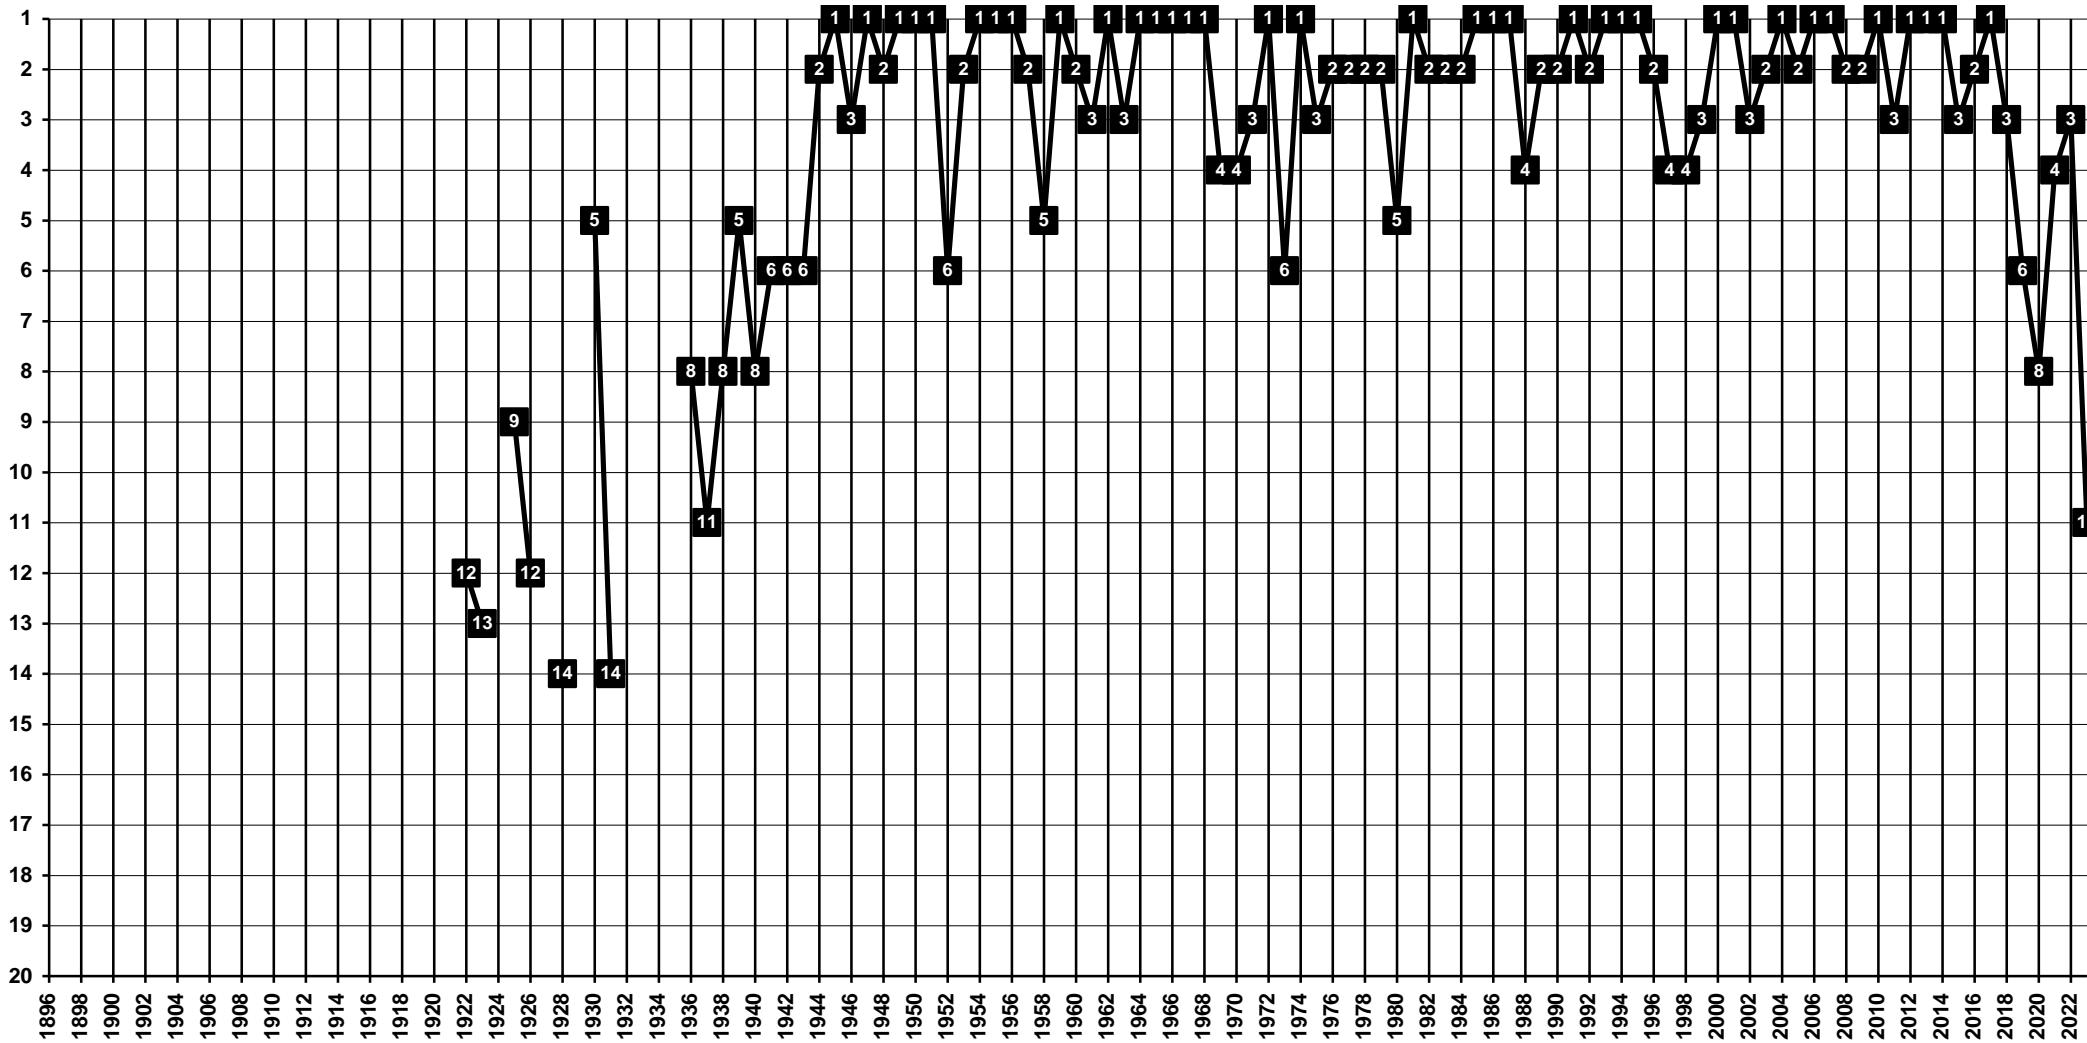

# Belgium - Tier 1 - Final Table Places

1919 **Eendracht Aalst** [Alost | Aalst]

# Belgium - Tier 1 - Final Table Places

1908 **Royal Sporting Club Anderlecht** [Anderlecht]