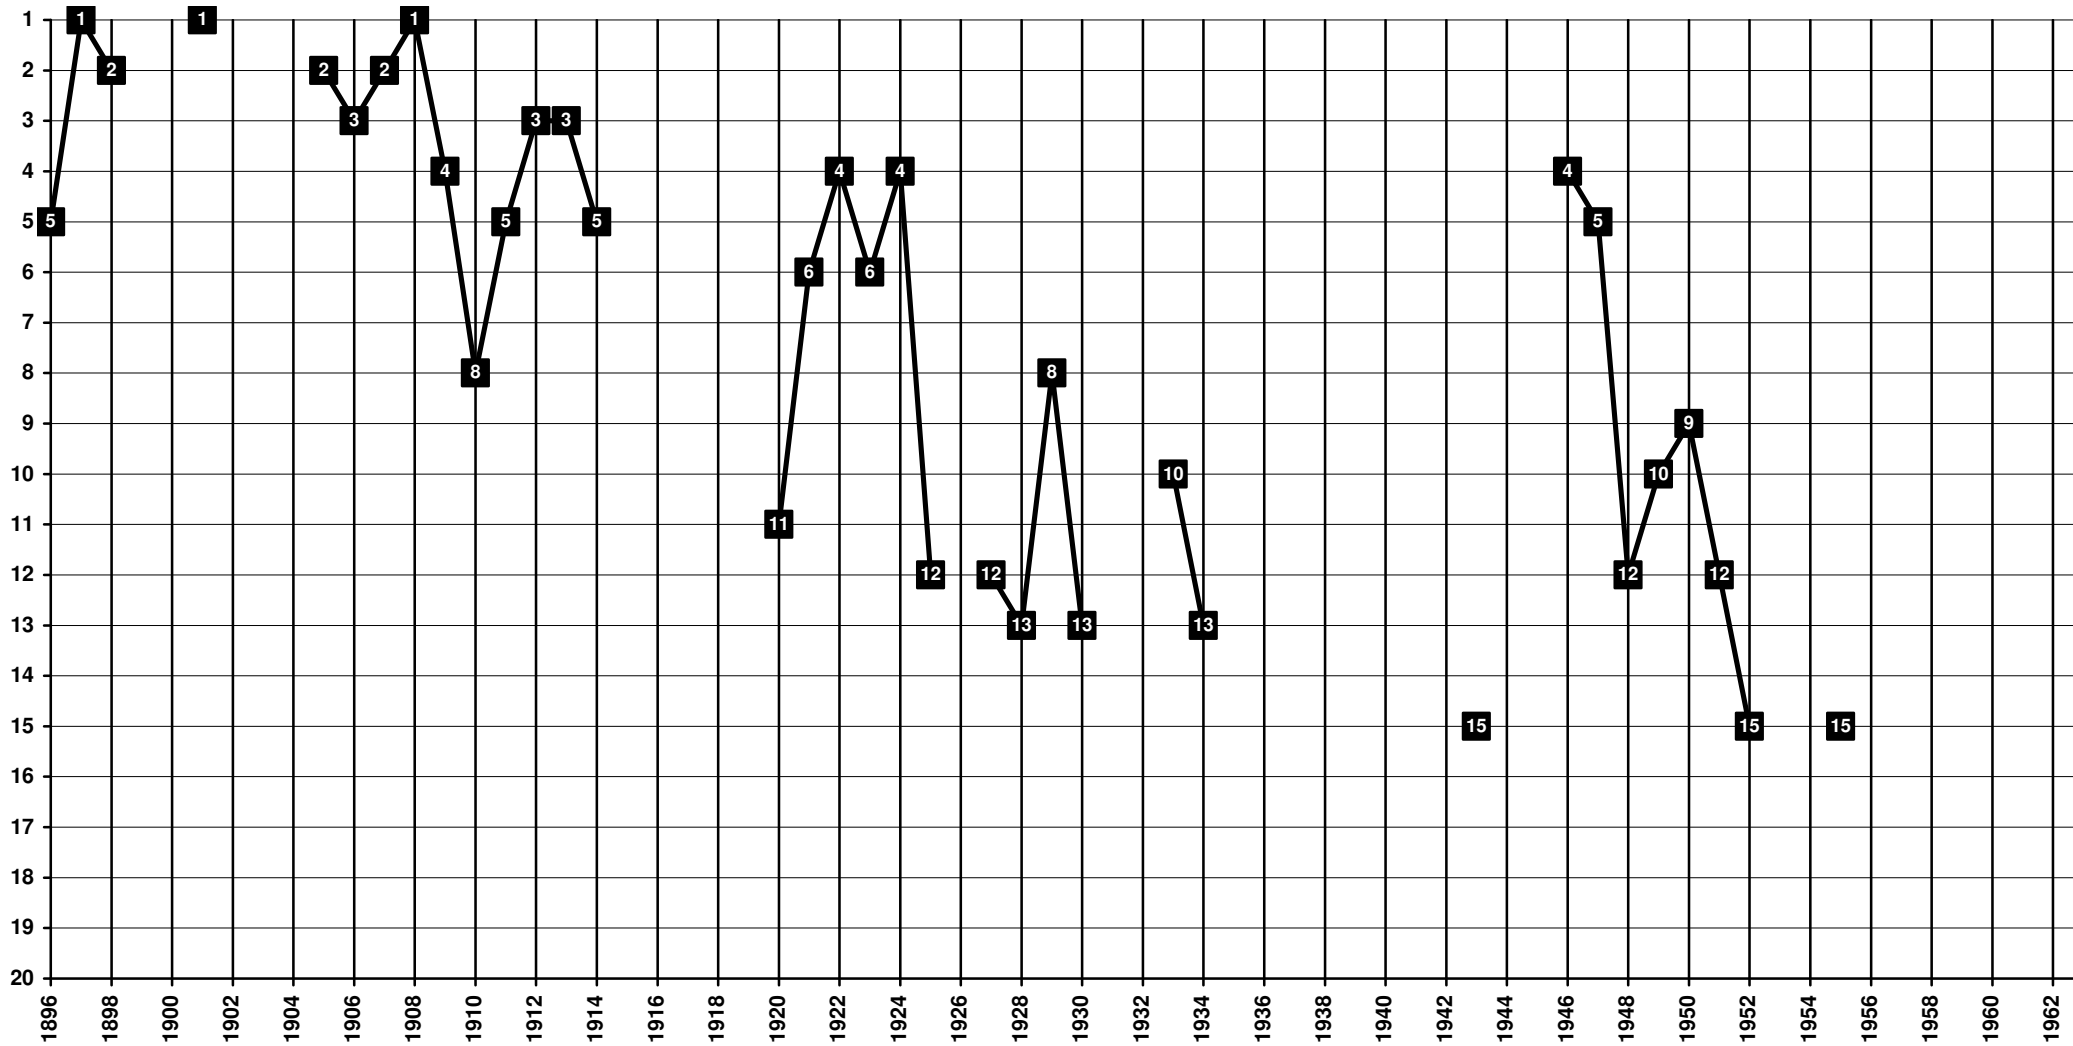

Belgium - Tier 1 - Final Table Places

1904 KV Mechelen [Malines | Mechelen]

Belgium - Tier 1 - Final Table Places

1906 **Lierse SK** [Lierre | Lier]

Belgium - Tier 1 - Final Table Places

ROCCM

1972 Olympic Montignies | 1982 Olympic Charleroi [Charleroi]

Belgium - Tier 1 - Final Table Places

1957 **Zwarte Duivels Oud-Heverlee** | 2002 **OH Leuven** (merge with Daring Club Leuven and Stade Leuven) [Louvain | Leuven]

Belgium - Tier 1 - Final Table Places

1894-1963 **Racing Club Bruxelles** (merged with White Star Woluwe to Racing White Molenbeek) [Bruxelles | Brussel]

Belgium - Tier 1 - Final Table Places

1904 **RC Mechelen** [Malines | Mechelen]

Belgium - Tier 1 - Final Table Places

1910 **RAEC Mons** [Mons | Bergen]

Belgium - Tier 1 - Final Table Places

1892 **FC Liège** | 1920 **RFC Liège** | 1996 **Tilleur FC Liège** | 2000 **RFC Liège** [Liège | Luik]