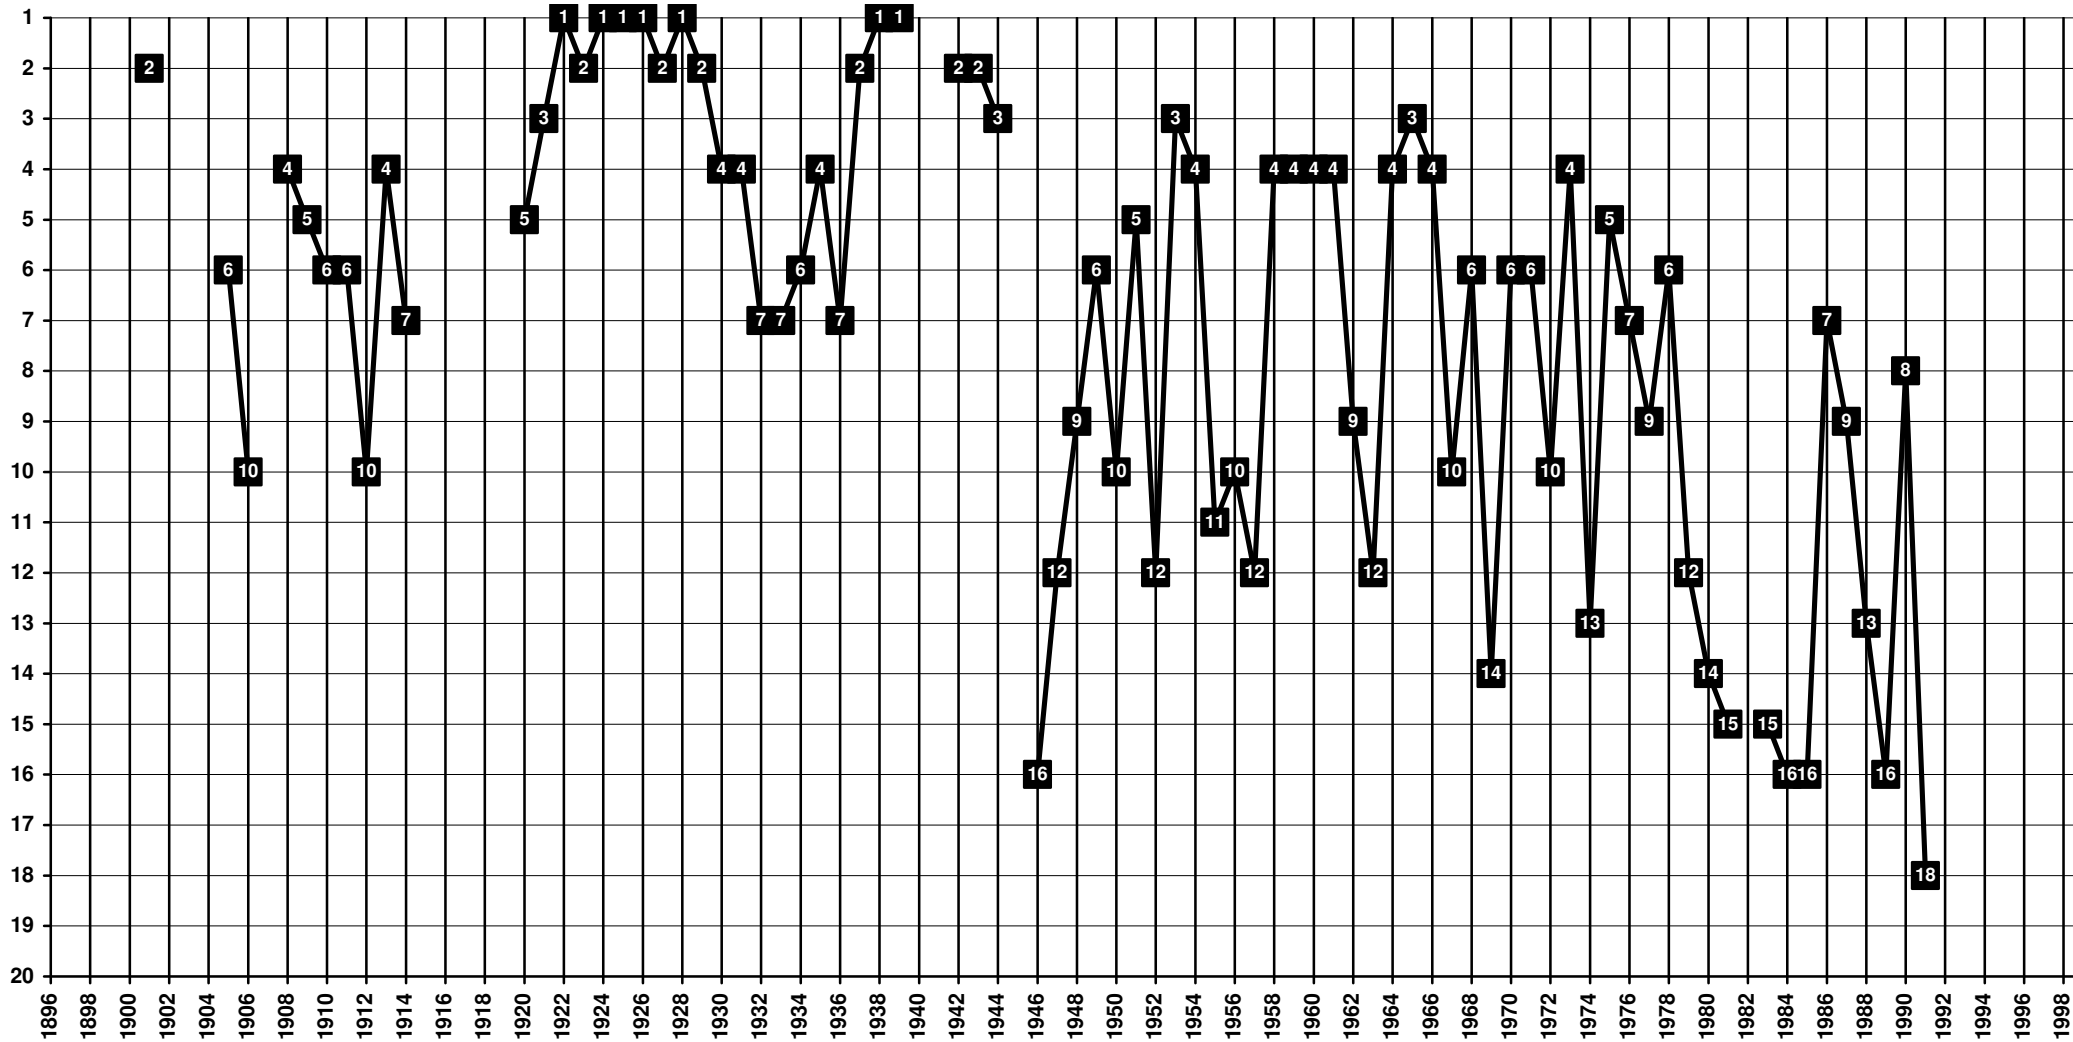

Belgium - Tier 1 - Final Table Places

1880 **Antwerp FC** [Antwers | Antwerp]

Belgium - Tier 1 - Final Table Places

1899 **Beerschot AC** | 1991-1999 **Beerschot VAC** (merged with Germinal Ekeren to GB Antwerpen) [Antwers | Antwerp]

Belgium - Tier 1 - Final Table Places

1920 **Germinal Ekeren** | 1999 **GB Antwerpen** (merged with Beerschot VAC) | 2011-2013 **Beerschot AC** [Antwers | Antwerp]

Belgium - Tier 1 - Final Table Places

1906 **Berchem Sport** [Berchem is a District of Antwers | Antwerp]

Belgium - Tier 1 - Final Table Places

1924-2002 **Beringen FC** [Beringen]

Belgium - Tier 1 - Final Table Places

1899 **Cercle Brugge** [Bruges | Brugge]

Belgium - Tier 1 - Final Table Places

1904 **Charleroi SC** [Charleroi]

Belgium - Tier 1 - Final Table Places

1891 **Club Brugge** [Bruges | Brugge]

Belgium - Tier 1 - Final Table Places

1895-1970 **Daring Club Bruxelles** | 1970-1973 **Daring Club Molenbeek** (merged with Racing White Molenbeek to RWD Molenbeek) [Bruxelles | Brussel]