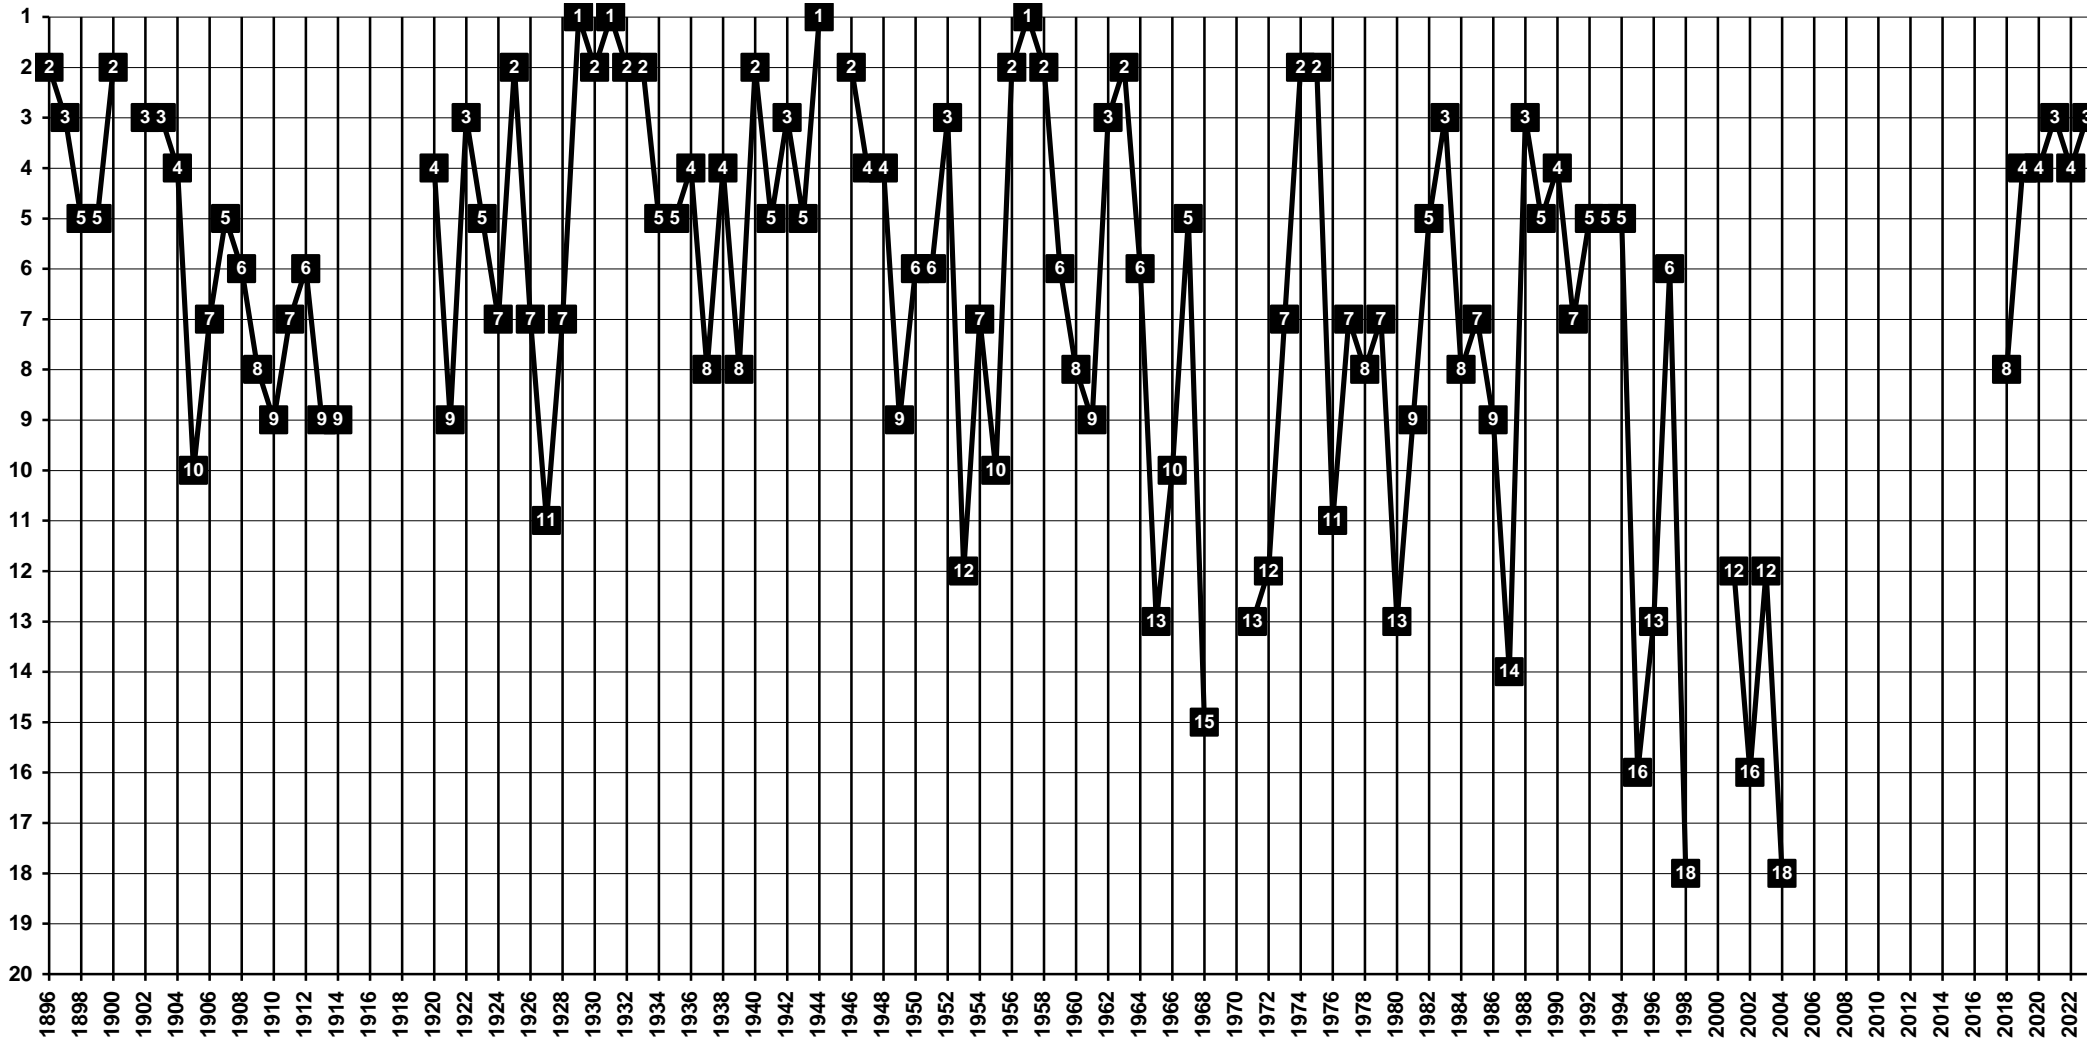

Belgium - Tier 1 - Final Table Places

1880 **Royal Antwerp FootballClub** [Antwers | Antwerp]