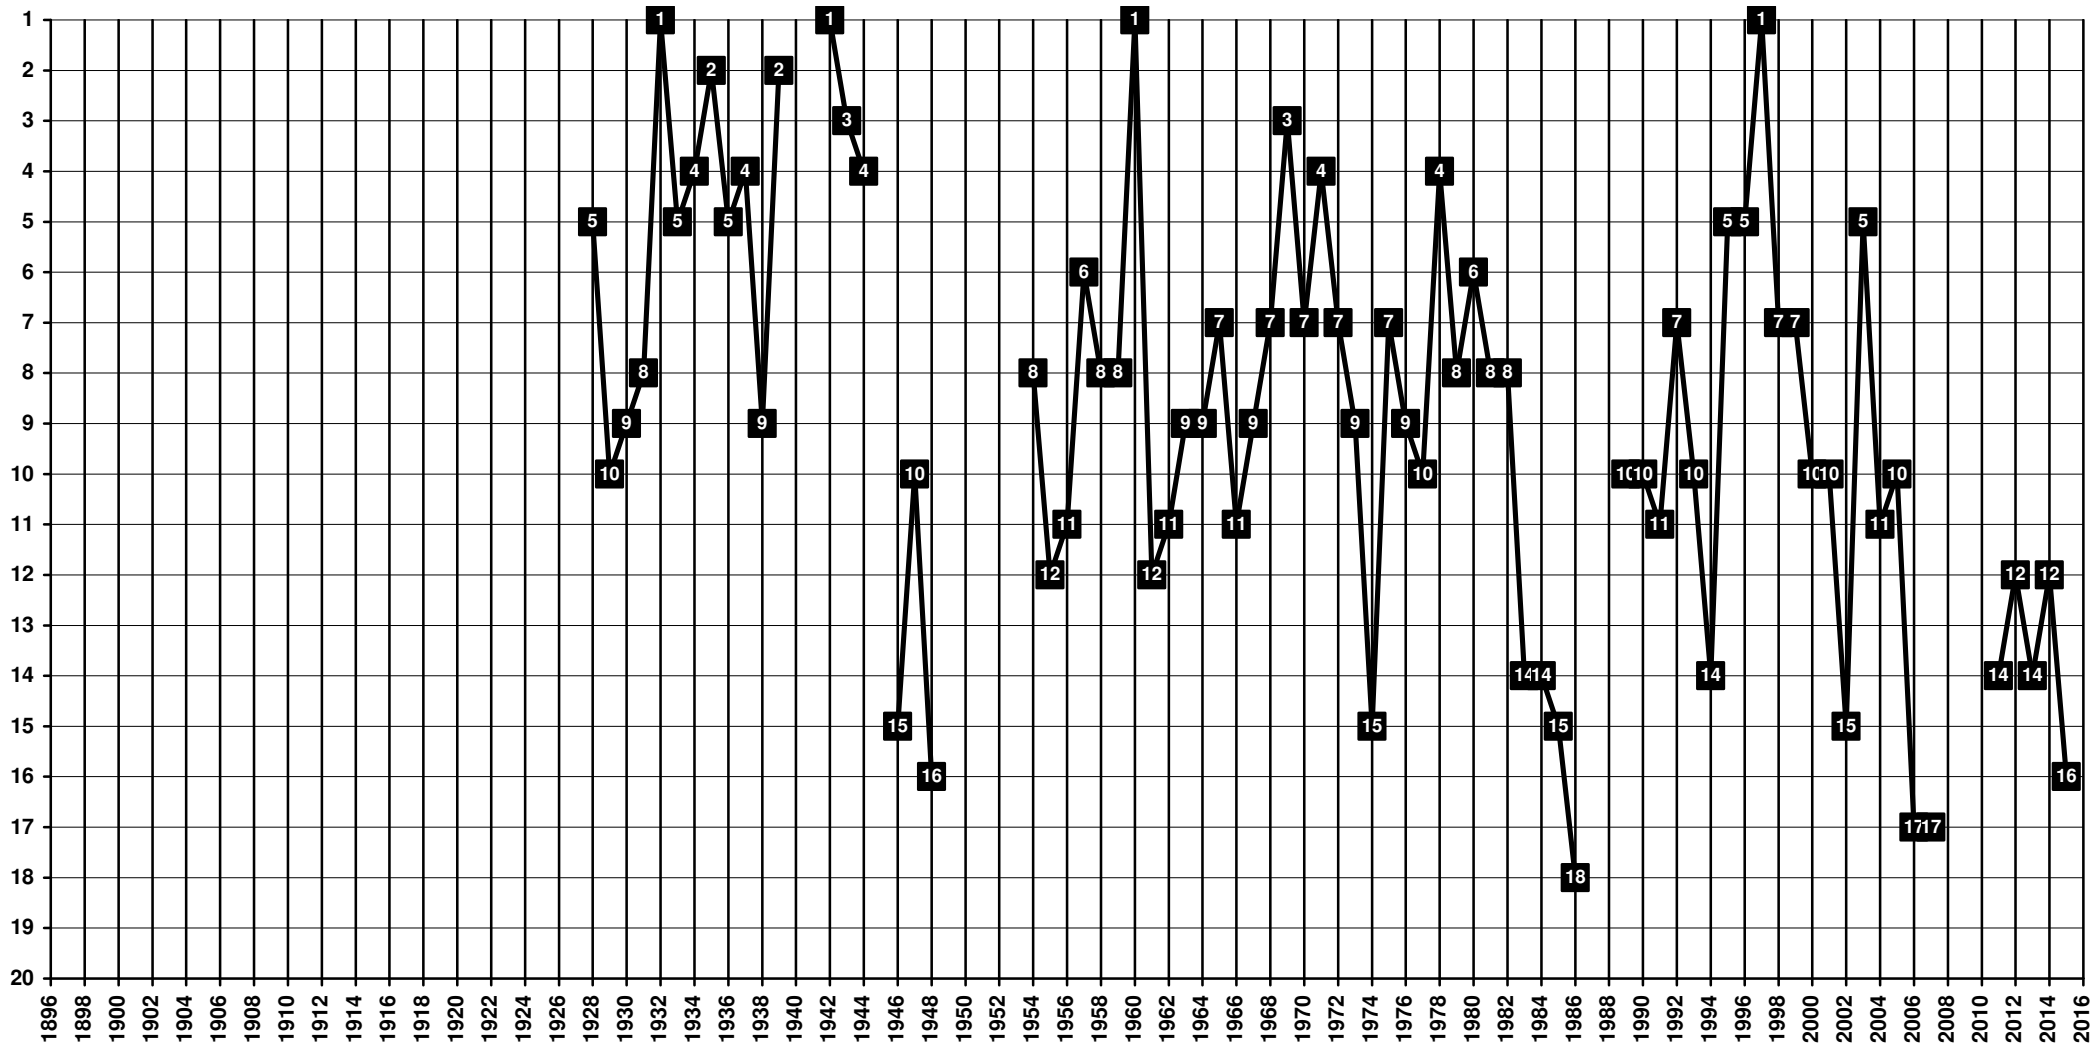

Belgium - Tier 1 - Final Table Places

1942 **KVC Westerlo** (merge of Sportkring Westerlo and Westerlo Sport) [Westerlo]

Belgium - Tier 1 - Final Table Places

1901 **SC Courtraisien** | 1951 **Kortrijk Sport** | 1971 **KV Kortrijk** [Courtrai | Kortrijk]

Belgium - Tier 1 - Final Table Places

1904 KV Mechelen [Malines | Mechelen]

Belgium - Tier 1 - Final Table Places

1906 **Lierse SK** [Lierre | Lier]

Belgium - Tier 1 - Final Table Places

ROCCM

1972 Olympic Montignies | 1982 Olympic Charleroi [Charleroi]

Belgium - Tier 1 - Final Table Places

1957 **Zwarte Duivels Oud-Heverlee** | 2002 **OH Leuven** (merge with Daring Club Leuven and Stade Leuven) [Louvain | Leuven]

Belgium - Tier 1 - Final Table Places

1894-1963 **Racing Club Bruxelles** (merged with White Star Woluwe to Racing White Molenbeek) [Bruxelles | Brussel]