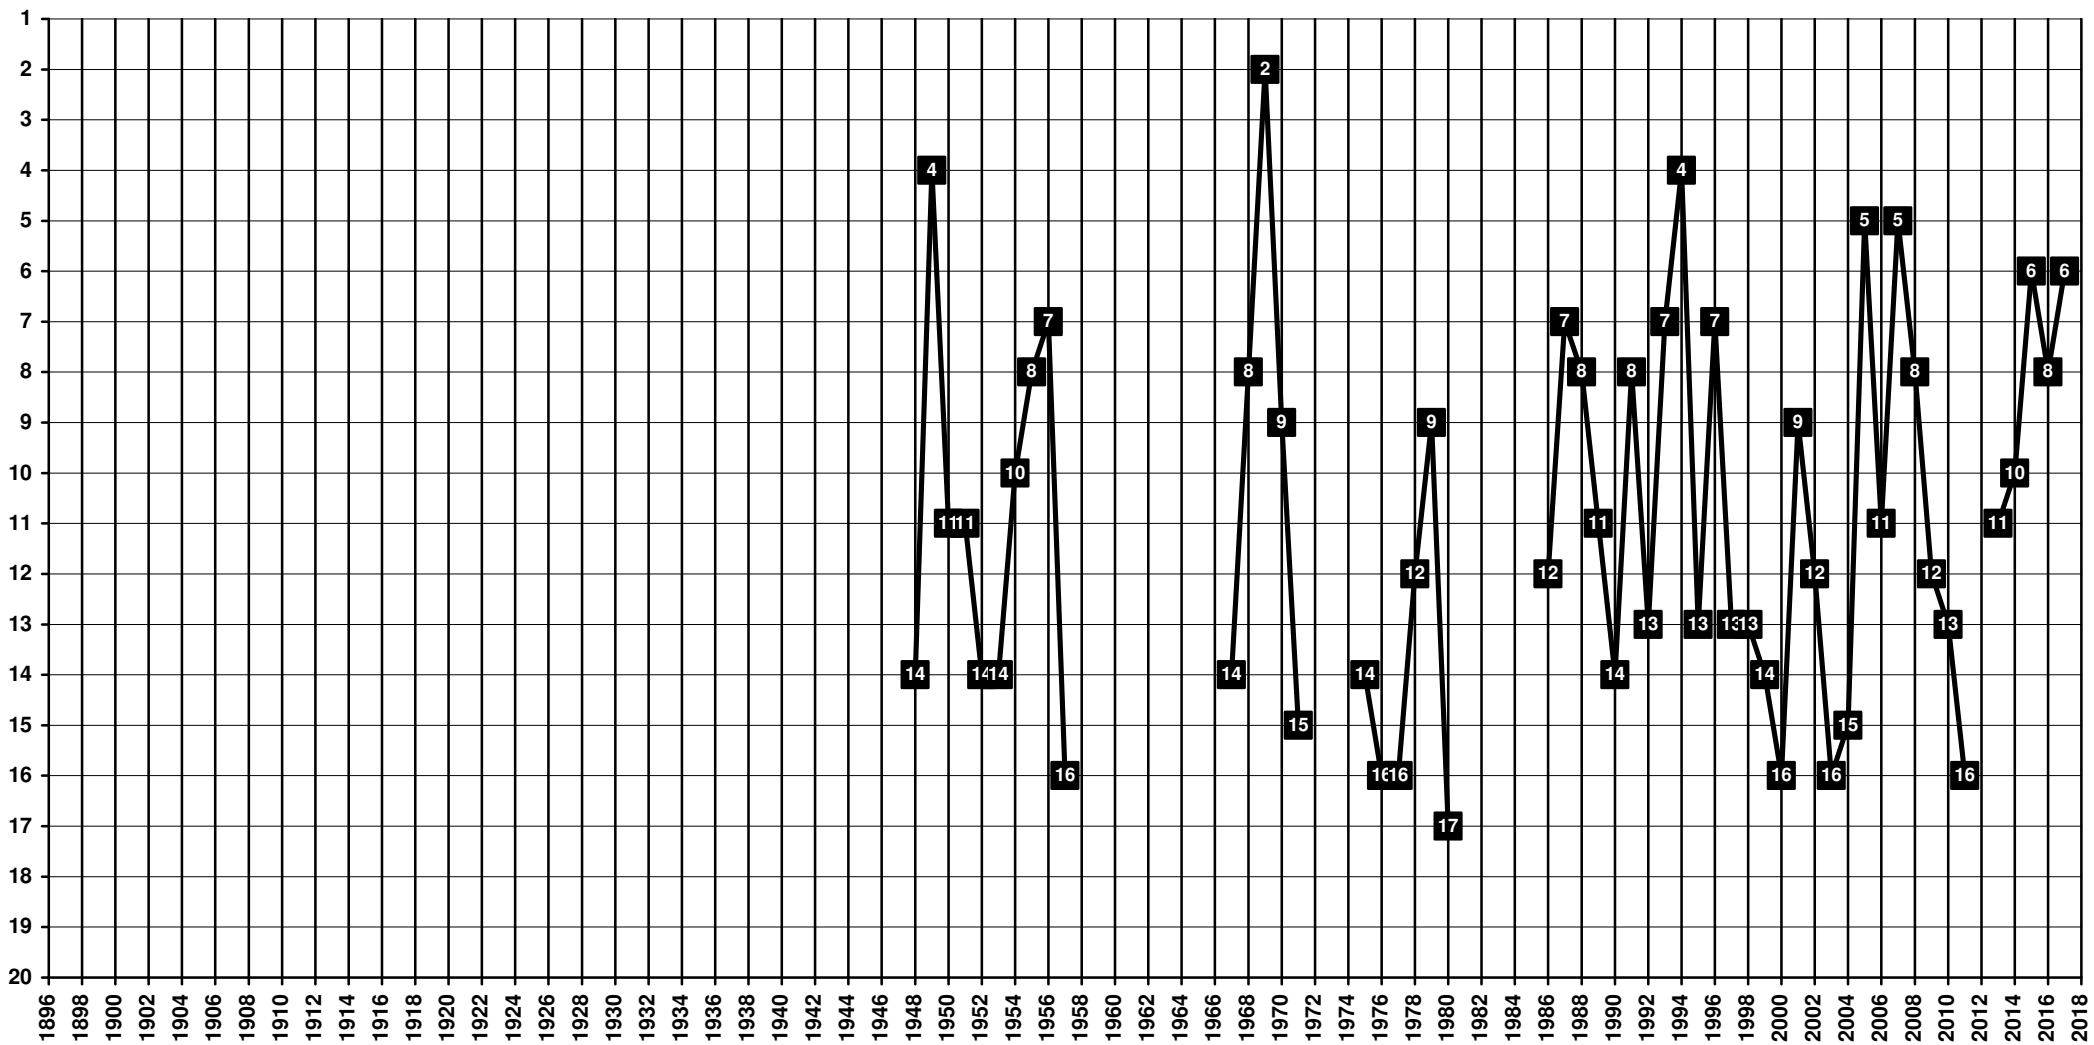

Belgium - Tier 1 - Final Table Places

1880 **Antwerp FC** [Antwers | Antwerp]

Belgium - Tier 1 - Final Table Places

1899 **Beerschot AC** | 1991-1999 **Beerschot VAC** (merged with Germinal Ekeren to GB Antwerpen) [Antwers | Antwerp]

Belgium - Tier 1 - Final Table Places

1920 **Germinal Ekeren** | 1999 **GB Antwerpen** (merged with Beerschot VAC) | 2011-2013 **Beerschot AC** [Antwers | Antwerp]

Belgium - Tier 1 - Final Table Places

1906 **Berchem Sport** [Berchem is a District of Antwers | Antwerp]

Belgium - Tier 1 - Final Table Places

1924-2002 **Beringen FC** [Beringen]

Belgium - Tier 1 - Final Table Places

1899 **Cercle Brugge** [Bruges | Brugge]

Belgium - Tier 1 - Final Table Places

1904 **Charleroi SC** [Charleroi]

Belgium - Tier 1 - Final Table Places

1891 **Club Brugge** [Bruges | Brugge]

Belgium - Tier 1 - Final Table Places

1895-1970 **Daring Club Bruxelles** | 1970-1973 **Daring Club Molenbeek** (merged with Racing White Molenbeek to RWD Molenbeek) [Bruxelles | Brussel]