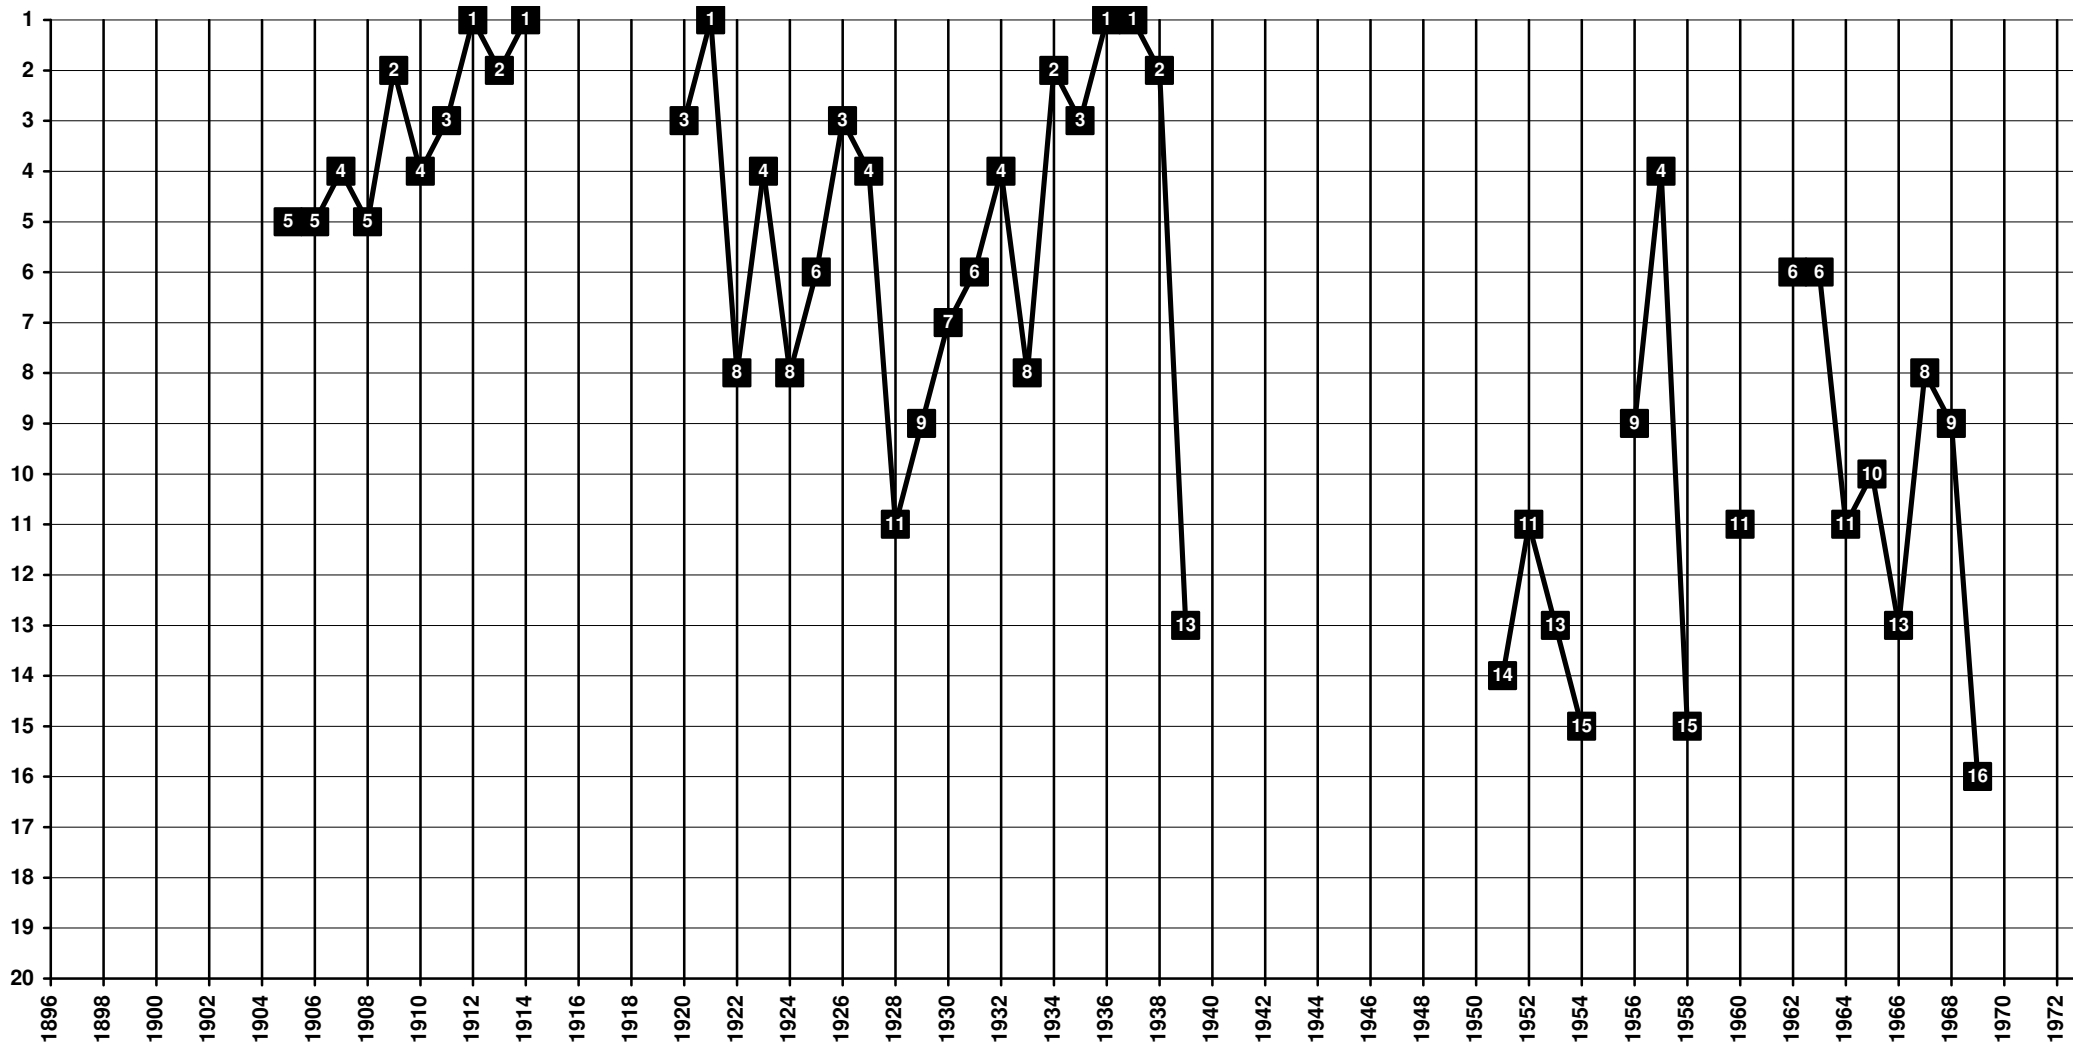

Belgium - Tier 1 - Final Table Places

1924-2002 **Beringen FC** [Beringen]

Belgium - Tier 1 - Final Table Places

1899 **Cercle Brugge** [Bruges | Brugge]

Belgium - Tier 1 - Final Table Places

1904 **Charleroi SC** [Charleroi]

Belgium - Tier 1 - Final Table Places

1891 **Club Brugge** [Bruges | Brugge]

Belgium - Tier 1 - Final Table Places

1895-1970 **Daring Club Bruxelles** | 1970-1973 **Daring Club Molenbeek** (merged with Racing White Molenbeek to RWD Molenbeek) [Bruxelles | Brussel]