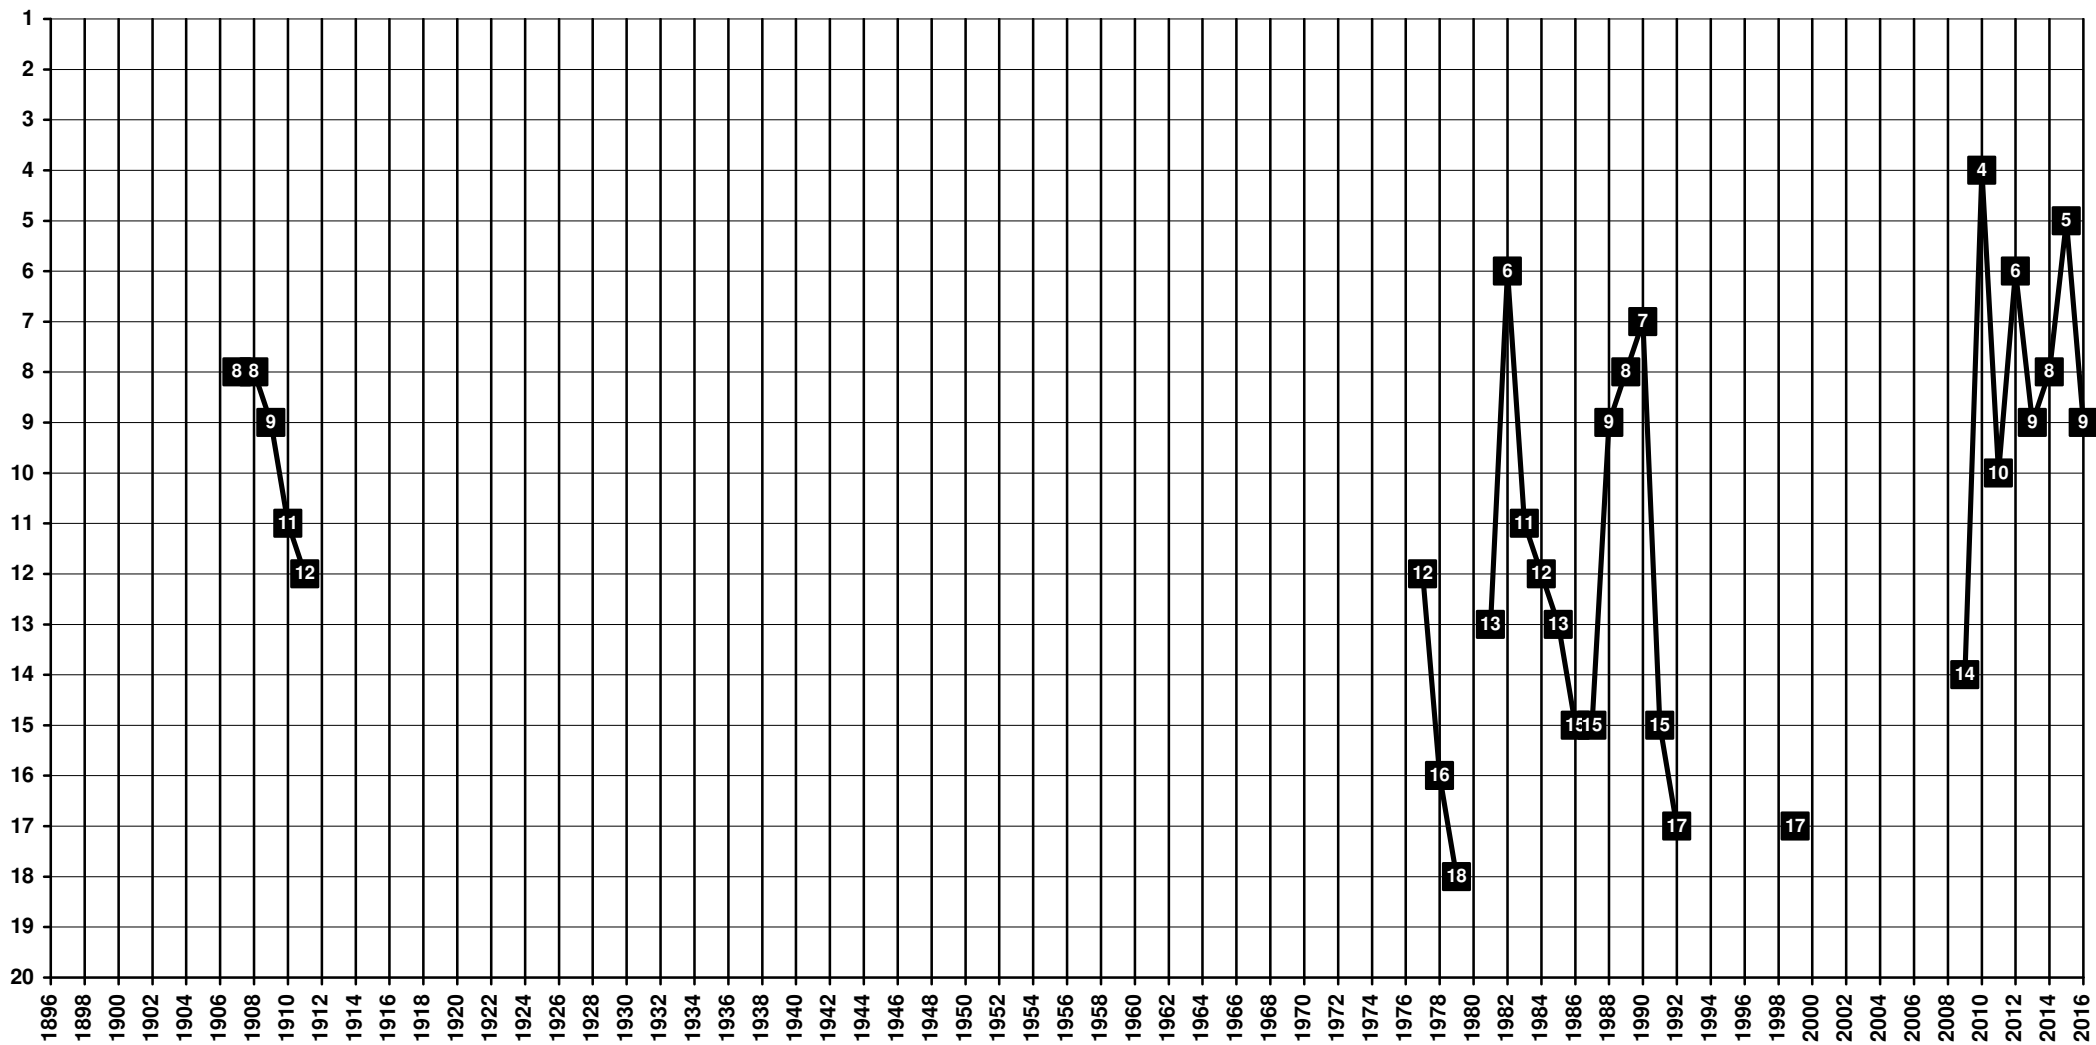

Belgium - Tier 1 - Final Table Places

1999 **KSV Roeselare** (merge of KFC Roeselare and KSK Roeselare) [Roulers | Roeselare]

Belgium - Tier 1 - Final Table Places

1925-2001 **KSV Waregem** (merged with Zulte VV to SV Zulte Waregem) [Waregem]

Belgium - Tier 1 - Final Table Places

1981 **KV Oostende** (merge of AS Oostende and VG Oostende) [Ostende | Oostende]

Belgium - Tier 1 - Final Table Places

1942 **KVC Westerlo** (merge of Sportkring Westerlo and Westerlo Sport) [Westerlo]

Belgium - Tier 1 - Final Table Places

1901 **SC Courtraisien** | 1951 **Kortrijk Sport** | 1971 **KV Kortrijk** [Courtrai | Kortrijk]

Belgium - Tier 1 - Final Table Places

1904 KV Mechelen [Malines | Mechelen]