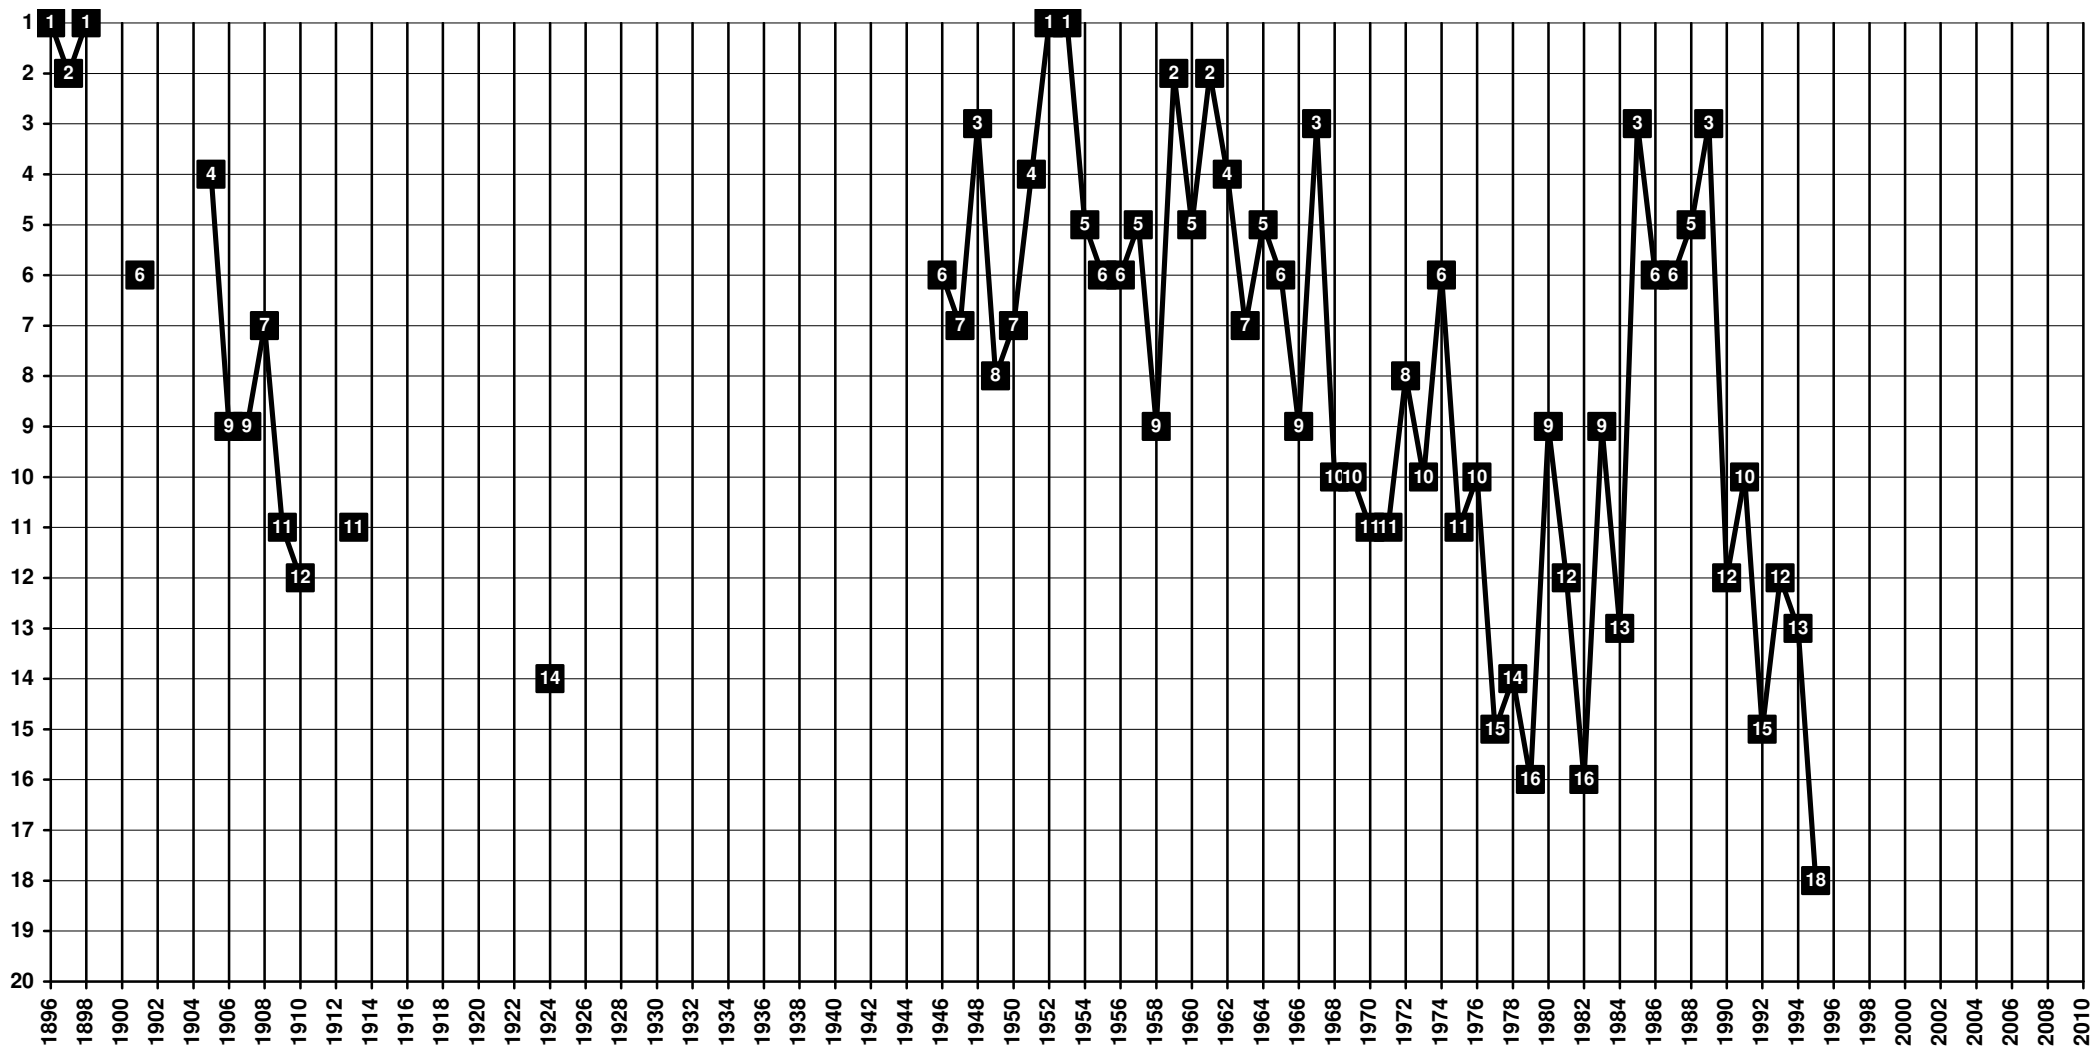

1957 **Zwarte Duivels Oud-Heverlee** | 2002 **OH Leuven** (merge with Daring Club Leuven and Stade Leuven) [Louvain | Leuven]

Belgium - Tier 1 - Final Table Places

1894-1963 **Racing Club Bruxelles** (merged with White Star Woluwe to Racing White Molenbeek) [Bruxelles | Brussel]

Belgium - Tier 1 - Final Table Places

1904 **RC Mechelen** [Malines | Mechelen]

Belgium - Tier 1 - Final Table Places

1910 **RAEC Mons** [Mons | Bergen]

Belgium - Tier 1 - Final Table Places

1892 **FC Liège** | 1920 **RFC Liège** | 1996 **Tilleur FC Liège** | 2000 **RFC Liège** [Liège | Luik]

Belgium - Tier 1 - Final Table Places

1921 **RC Péruwelz** | 2010 **Royal Mouscron-Péruwelz** (merged with Excelsior Mouscron) [Mouscron | Moeskroen]

Belgium - Tier 1 - Final Table Places

1908 **SC Anderlecht** | 1933 **RSC Anderlecht** [Anderlecht]