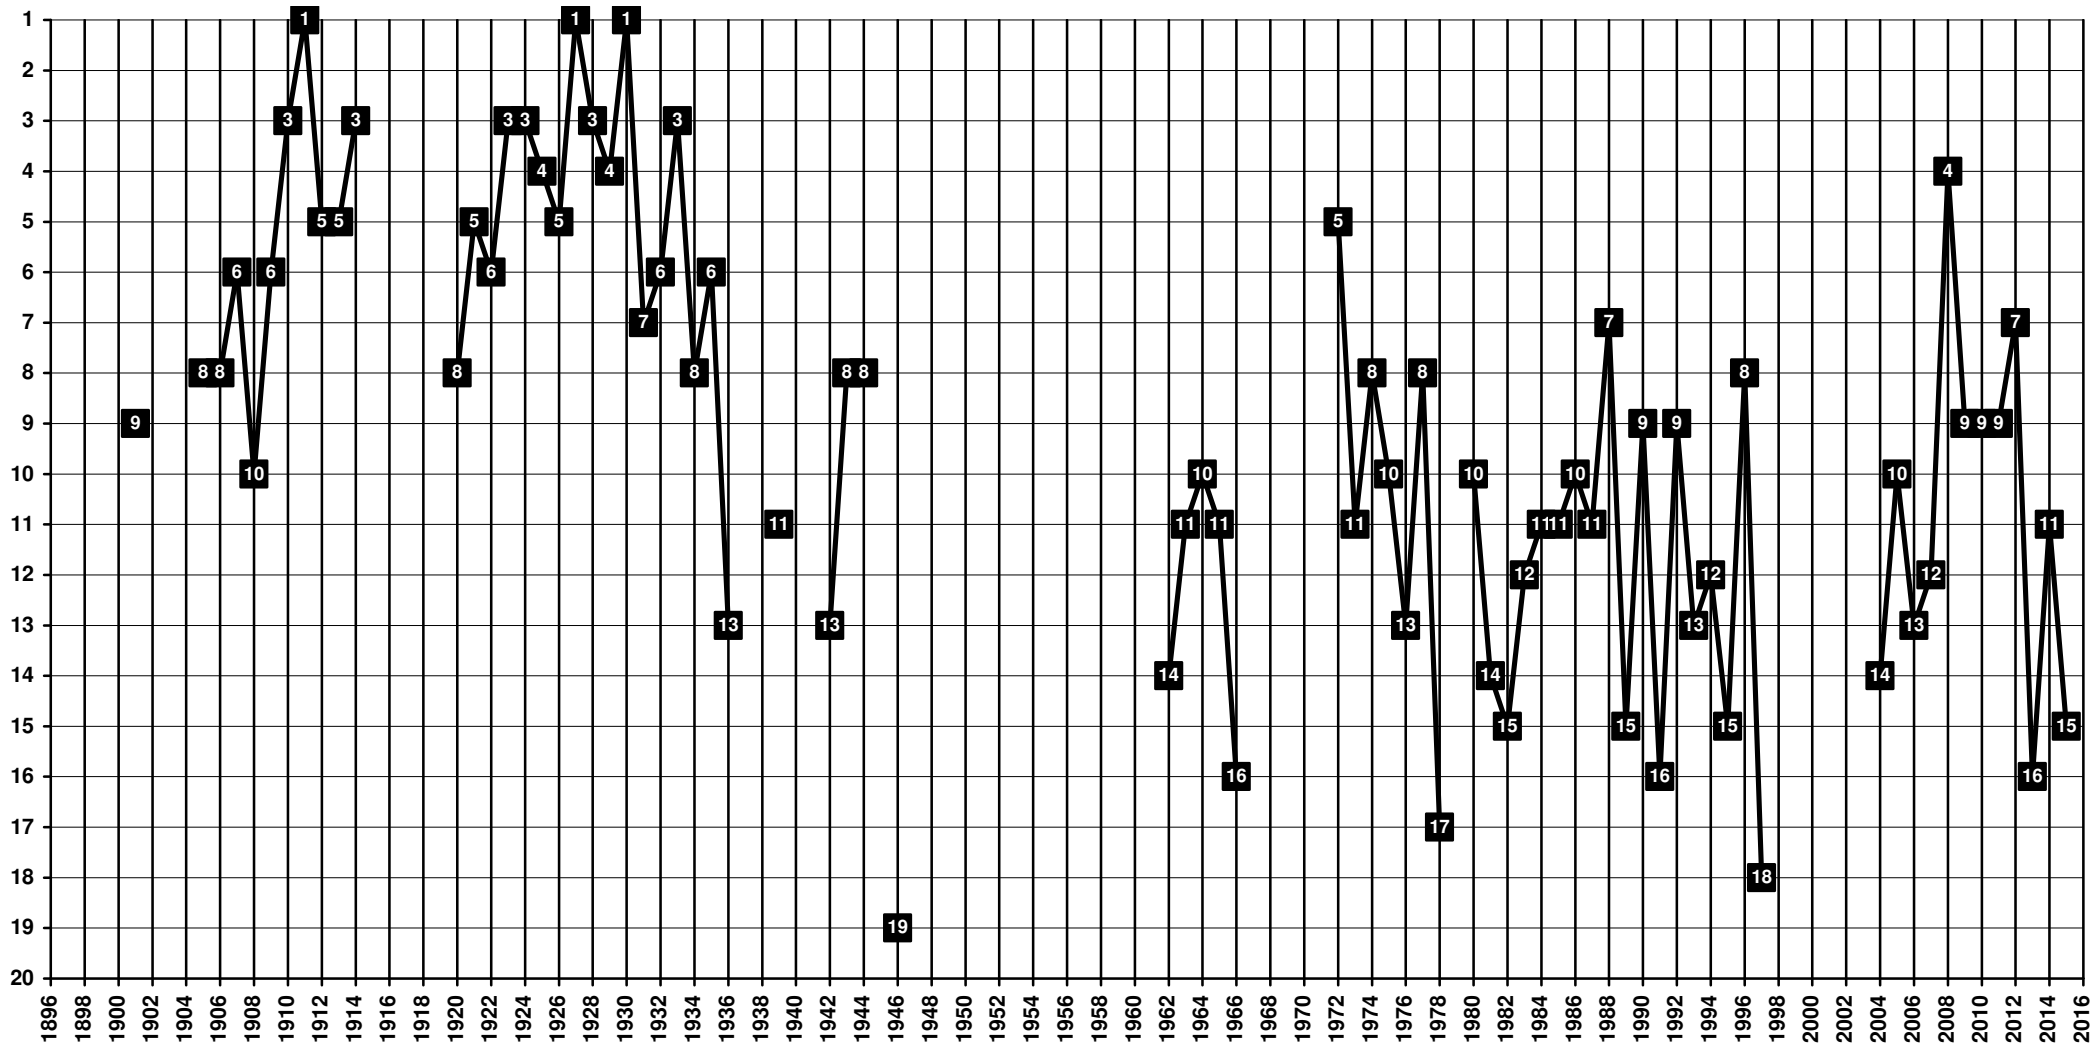

Belgium - Tier 1 - Final Table Places

1880 **Antwerp FC** [Antwers | Antwerp]

Belgium - Tier 1 - Final Table Places

1899 **Beerschot AC** | 1991-1999 **Beerschot VAC** (merged with Germinal Ekeren to GB Antwerpen) [Antwers | Antwerp]

Belgium - Tier 1 - Final Table Places

1920 **Germinal Ekeren** | 1999 **GB Antwerpen** (merged with Beerschot VAC) | 2011-2013 **Beerschot AC** [Antwers | Antwerp]

Belgium - Tier 1 - Final Table Places

1906 **Berchem Sport** [Berchem is a District of Antwers | Antwerp]

Belgium - Tier 1 - Final Table Places

1924-2002 **Beringen FC** [Beringen]

Belgium - Tier 1 - Final Table Places

1899 **Cercle Brugge** [Bruges | Brugge]

Belgium - Tier 1 - Final Table Places

1904 **Charleroi SC** [Charleroi]

Belgium - Tier 1 - Final Table Places

1891 **Club Brugge** [Bruges | Brugge]

Belgium - Tier 1 - Final Table Places

1895-1970 **Daring Club Bruxelles** | 1970-1973 **Daring Club Molenbeek** (merged with Racing White Molenbeek to RWD Molenbeek) [Bruxelles | Brussel]