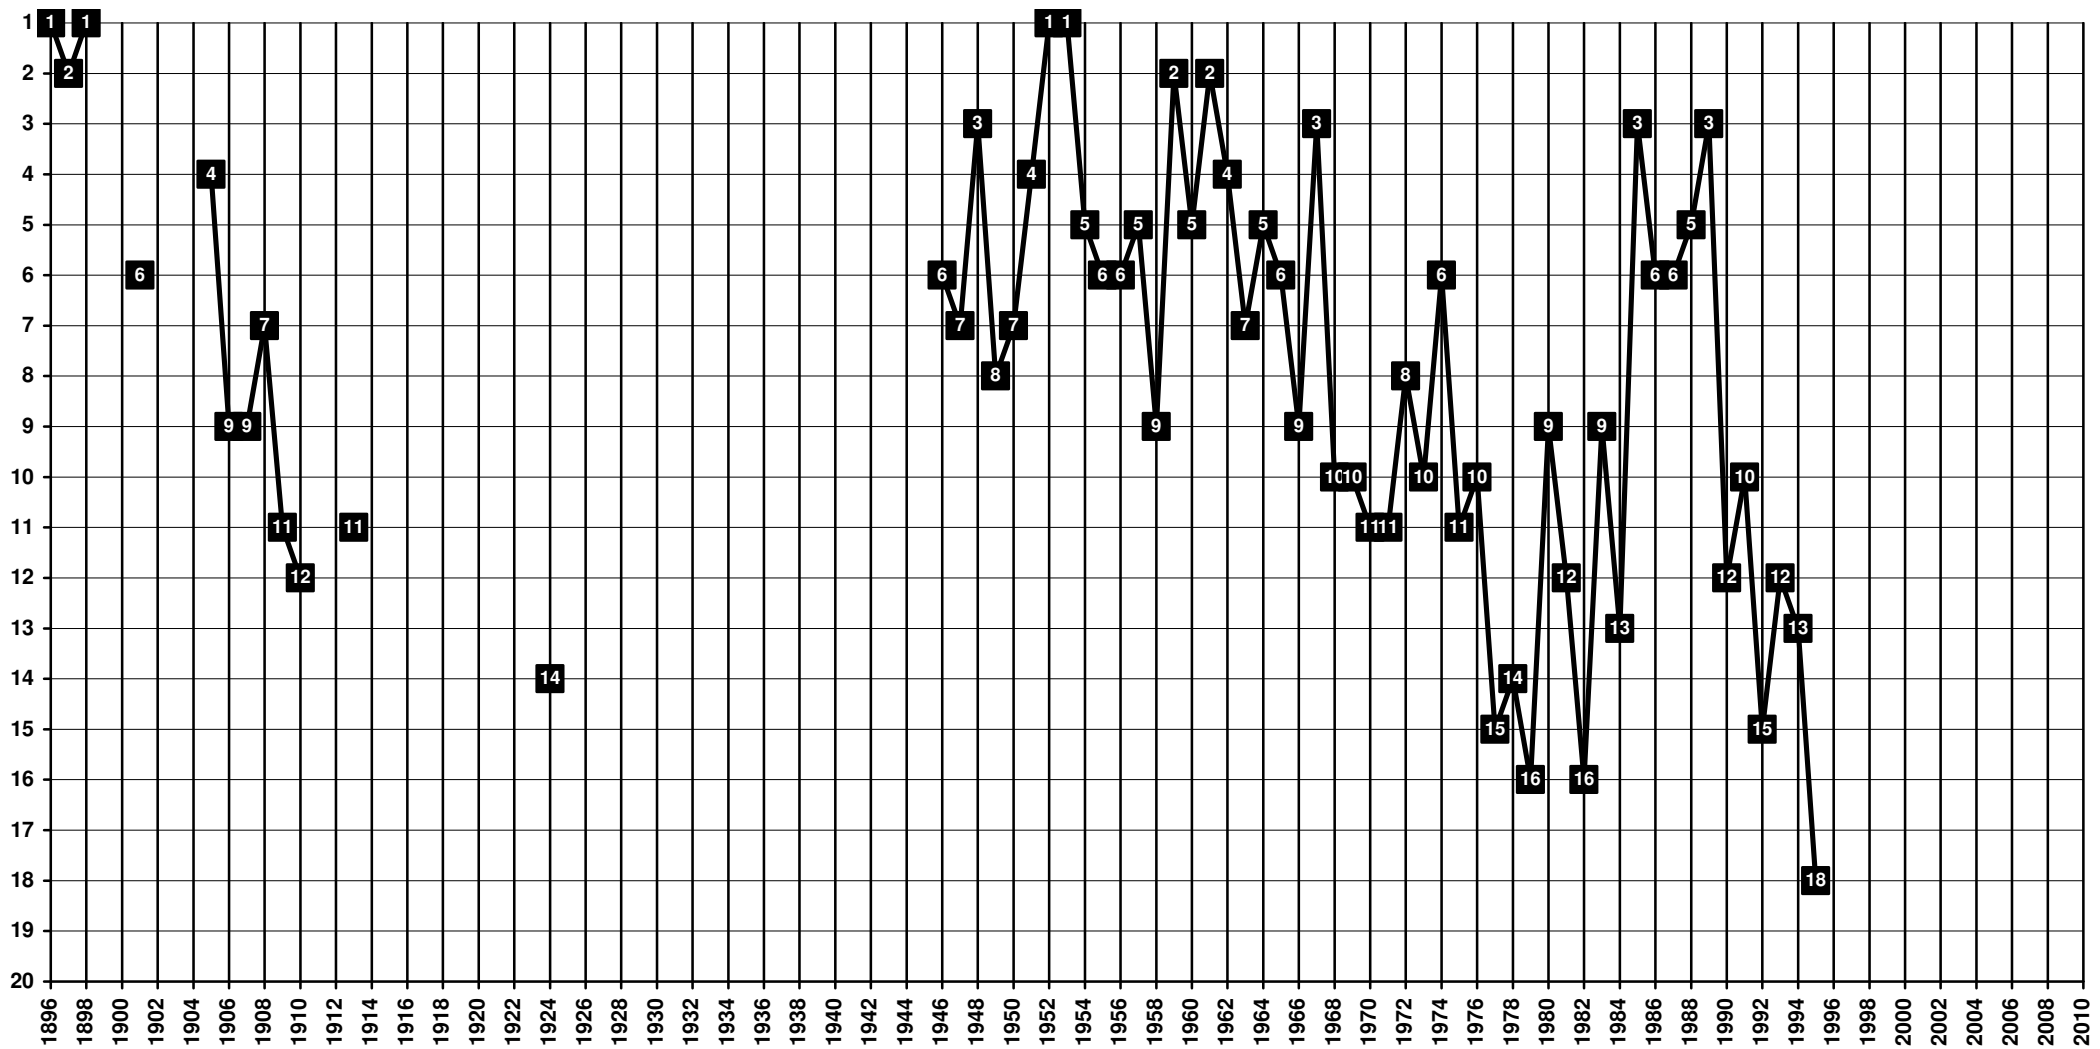

Belgium - Tier 1 - Final Table Places

1957 **Zwarte Duivels Oud-Heverlee** | 2002 **OH Leuven** (merge with Daring Club Leuven and Stade Leuven) [Louvain | Leuven]

Belgium - Tier 1 - Final Table Places

1894-1963 **Racing Club Bruxelles** (merged with White Star Woluwe to Racing White Molenbeek) [Bruxelles | Brussel]

Belgium - Tier 1 - Final Table Places

1904 **RC Mechelen** [Malines | Mechelen]

Belgium - Tier 1 - Final Table Places

1910 **RAEC Mons** [Mons | Bergen]

Belgium - Tier 1 - Final Table Places

1892 **FC Liège** | 1920 **RFC Liège** | 1996 **Tilleur FC Liège** | 2000 **RFC Liège** [Liège | Luik]

Belgium - Tier 1 - Final Table Places

1921 **RC Péruwelz** | 2010 **Royal Mouscron-Péruwelz** (merged with Excelsior Mouscron) [Mouscron | Moeskroen]

Belgium - Tier 1 - Final Table Places

1908 **SC Anderlecht** | 1933 **RSC Anderlecht** [Anderlecht]