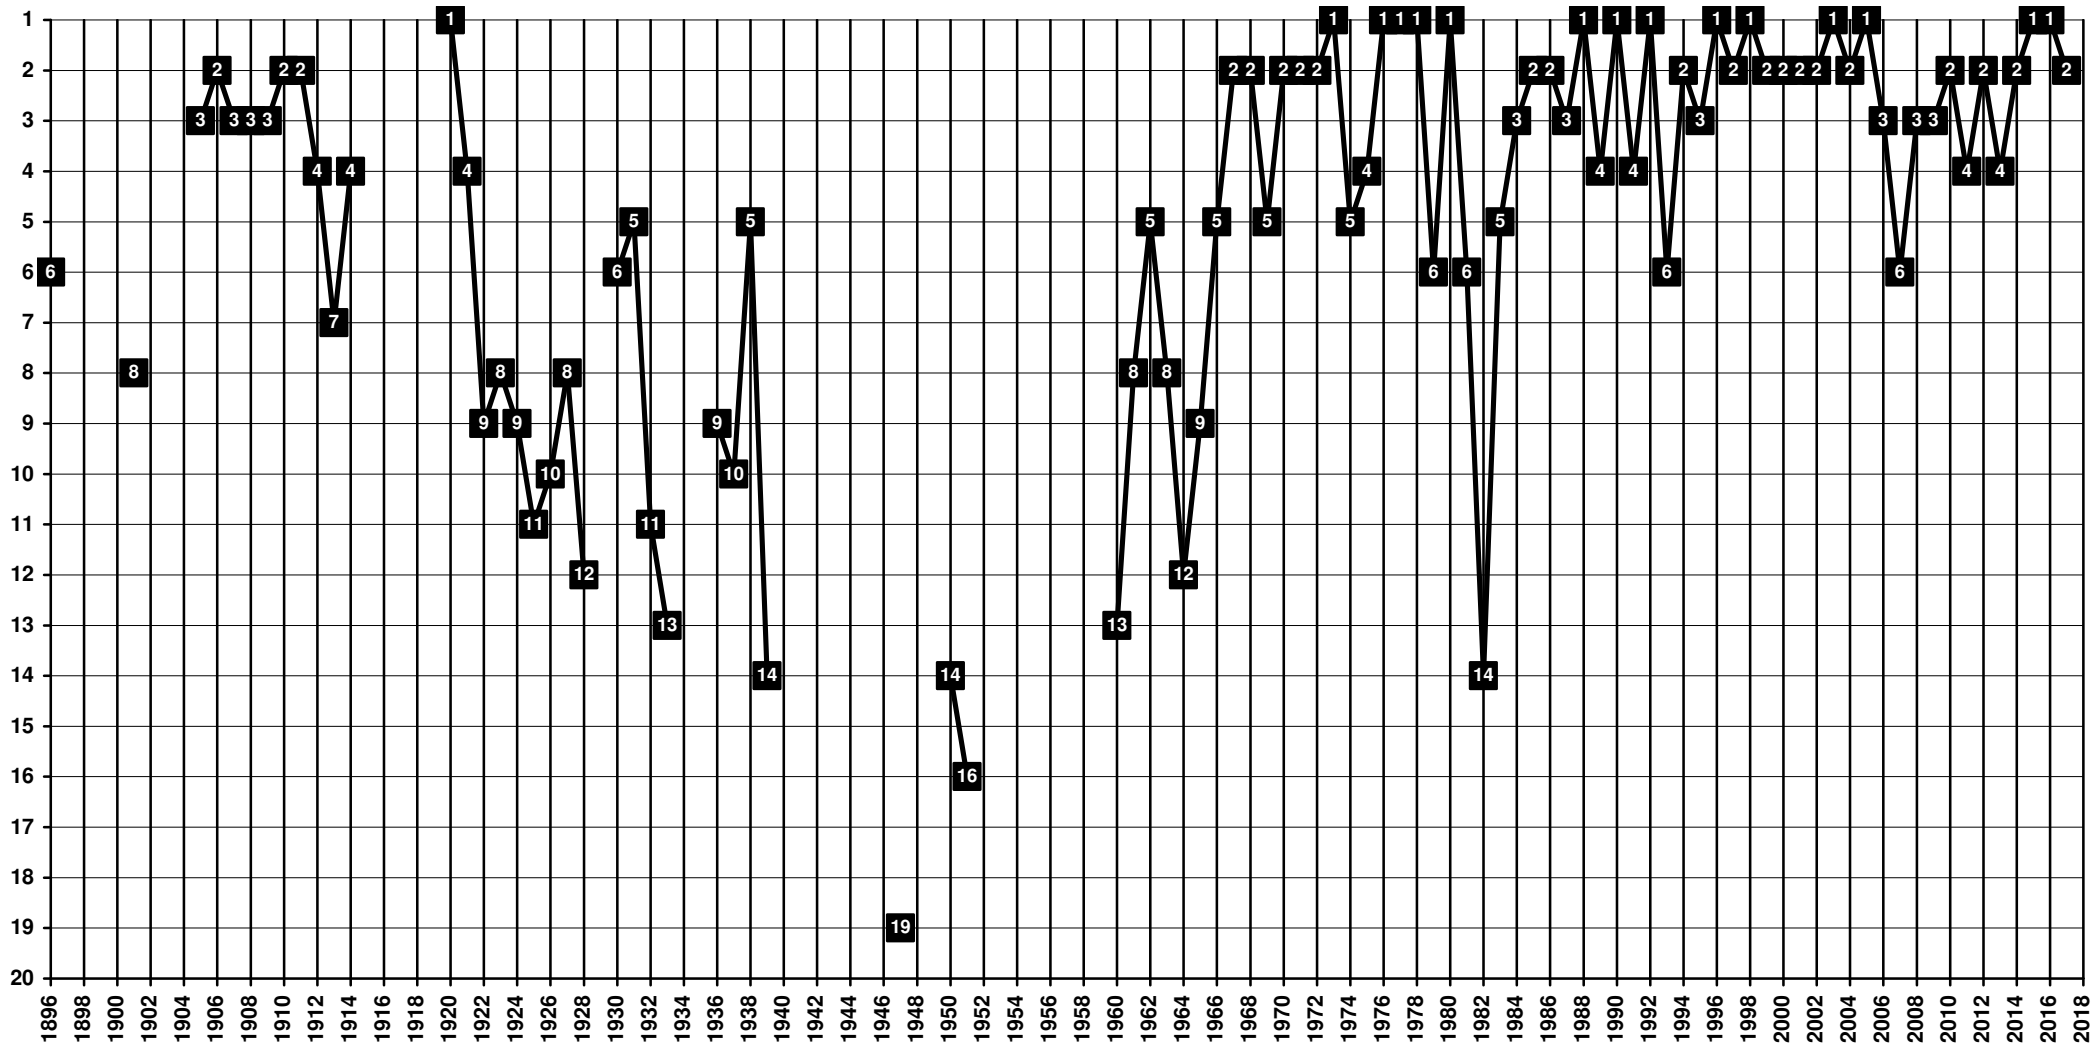

Belgium - Tier 1 - Final Table Places

1880 **Antwerp FC** [Antwers | Antwerp]

Belgium - Tier 1 - Final Table Places

1899 **Beerschot AC** | 1991-1999 **Beerschot VAC** (merged with Germinal Ekeren to GB Antwerpen) [Antwers | Antwerp]

Belgium - Tier 1 - Final Table Places

1920 **Germinal Ekeren** | 1999 **GB Antwerpen** (merged with Beerschot VAC) | 2011-2013 **Beerschot AC** [Antwers | Antwerp]

Belgium - Tier 1 - Final Table Places

1906 **Berchem Sport** [Berchem is a District of Antwers | Antwerp]

Belgium - Tier 1 - Final Table Places

1924-2002 **Beringen FC** [Beringen]

Belgium - Tier 1 - Final Table Places

1899 **Cercle Brugge** [Bruges | Brugge]

Belgium - Tier 1 - Final Table Places

1904 **Charleroi SC** [Charleroi]

Belgium - Tier 1 - Final Table Places

1891 **Club Brugge** [Bruges | Brugge]

Belgium - Tier 1 - Final Table Places

1895-1970 **Daring Club Bruxelles** | 1970-1973 **Daring Club Molenbeek** (merged with Racing White Molenbeek to RWD Molenbeek) [Bruxelles | Brussel]