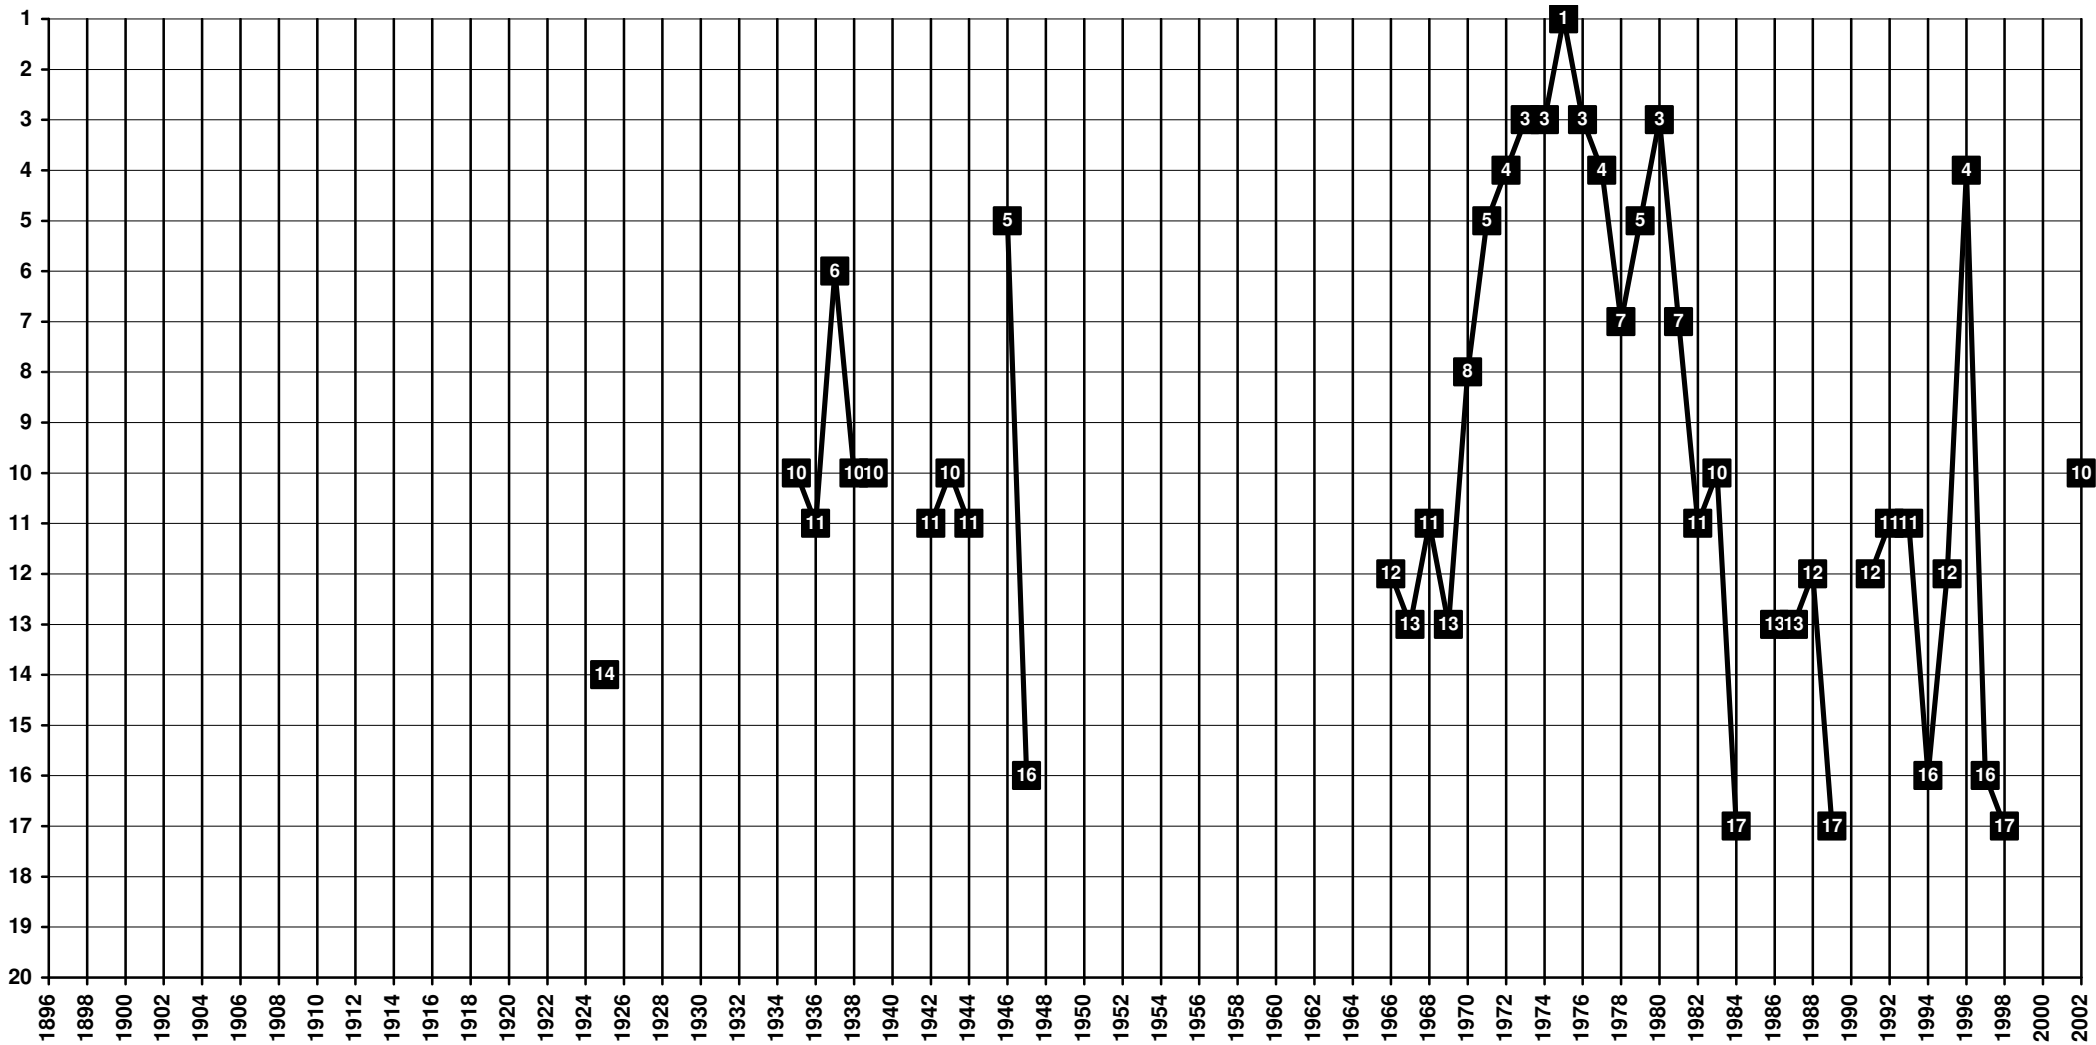

Belgium - Tier 1 - Final Table Places

1904 **RC Mechelen** [Malines | Mechelen]

Belgium - Tier 1 - Final Table Places

1910 **RAEC Mons** [Mons | Bergen]

Belgium - Tier 1 - Final Table Places

1892 **FC Liège** | 1920 **RFC Liège** | 1996 **Tilleur FC Liège** | 2000 **RFC Liège** [Liège | Luik]

Belgium - Tier 1 - Final Table Places

1921 **RC Péruwelz** | 2010 **Royal Mouscron-Péruwelz** (merged with Excelsior Mouscron) [Mouscron | Moeskroen]

Belgium - Tier 1 - Final Table Places

1908 **SC Anderlecht** | 1933 **RSC Anderlecht** [Anderlecht]

Belgium - Tier 1 - Final Table Places

1922 **White Star Woluwe** | 1963 **Racing White Molenbeek** (merged with Racing Club Bruxelles) | 1973-2002 **RWD Molenbeek** (merged with Daring Club Molenbeek) [Molenbeek-Saint-Jean | Sint-Jans-Molenbeek]