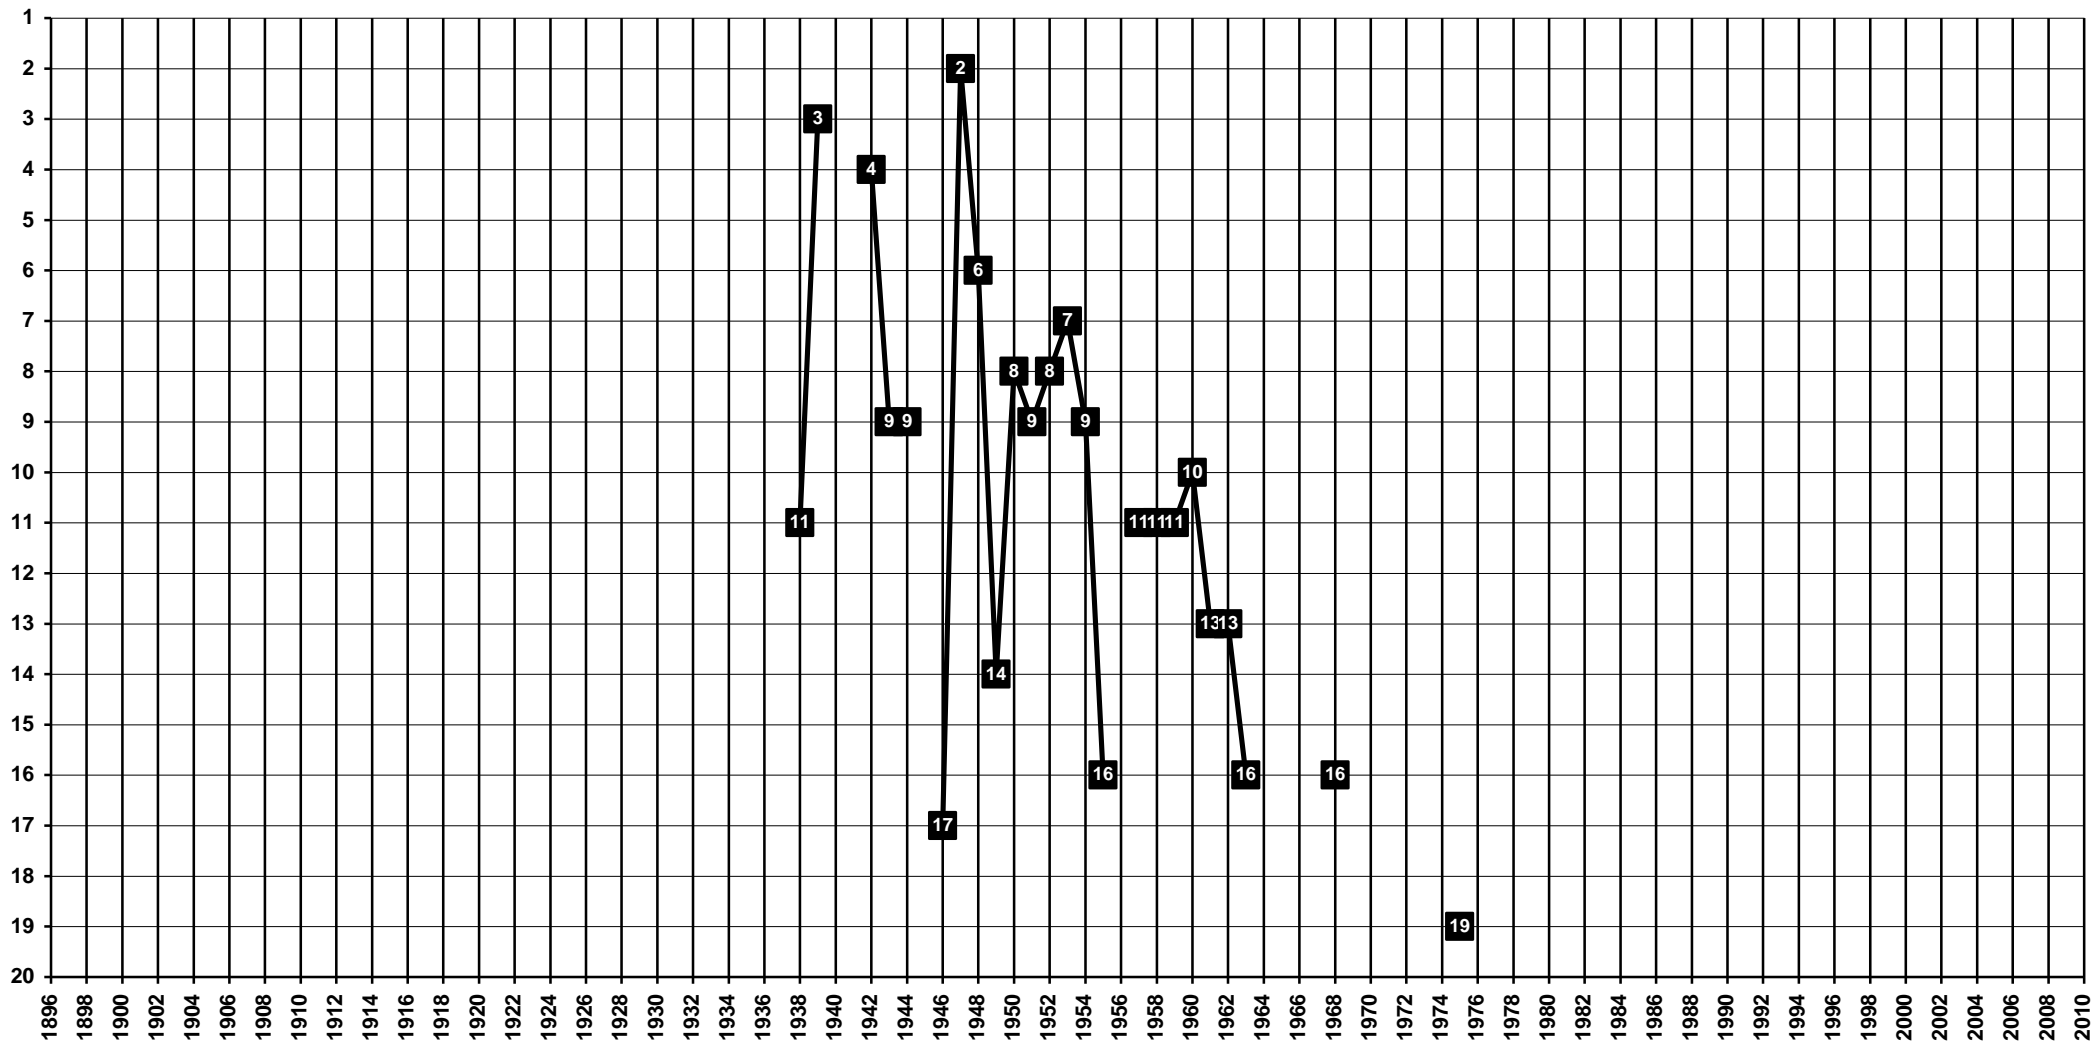

Belgium - Tier 1 - Final Table Places

1912 **Royal Olympic Club de Charleroi** (1972-1982 Olympic de Montignies) [Charleroi]