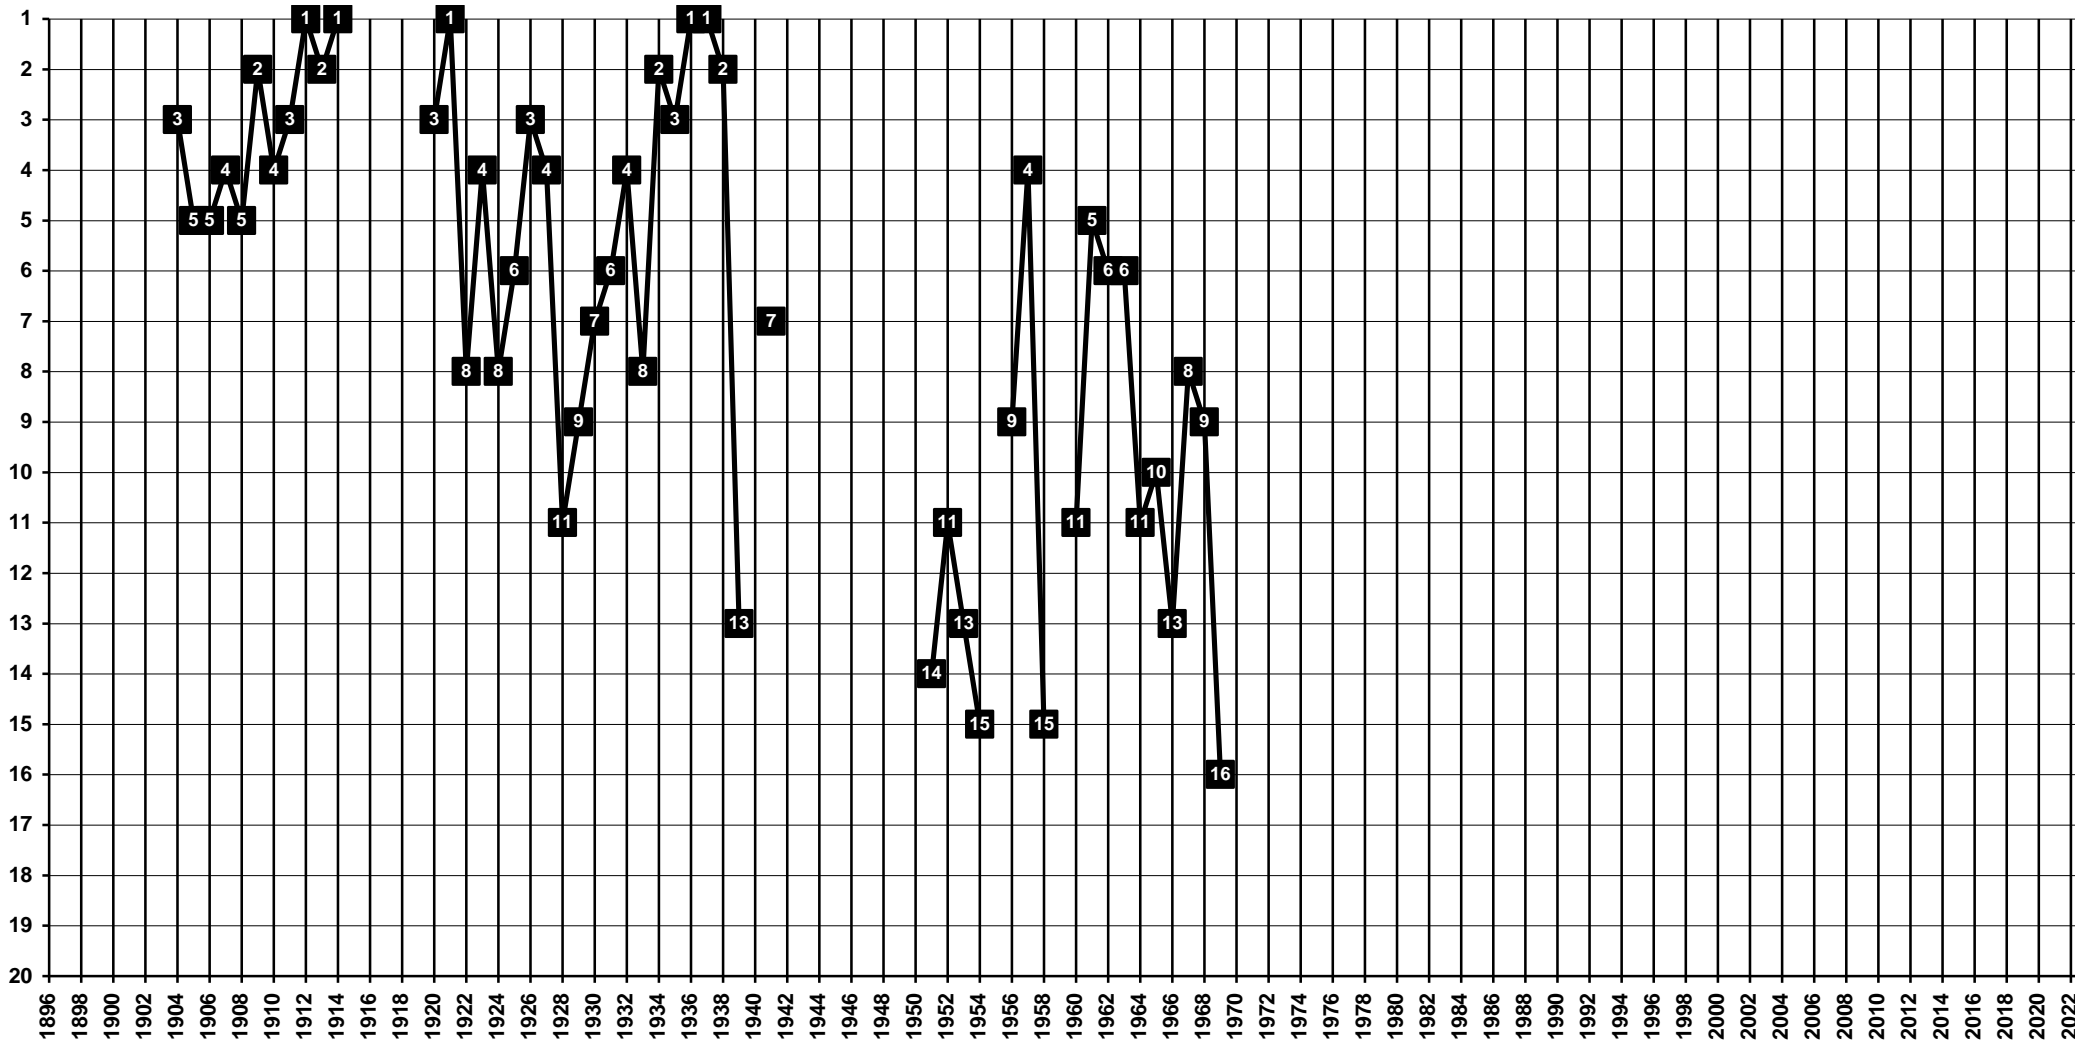

Belgium - Tier 1 - Final Table Places

1895-1970 Daring Club Bruxelles | 1970-1973 **Daring Club Molenbeek** (merged with Racing White Molenbeek to RWD Molenbeek) [Molenbeek-Saint-Jean | Sint-Jans-Molenbeek]