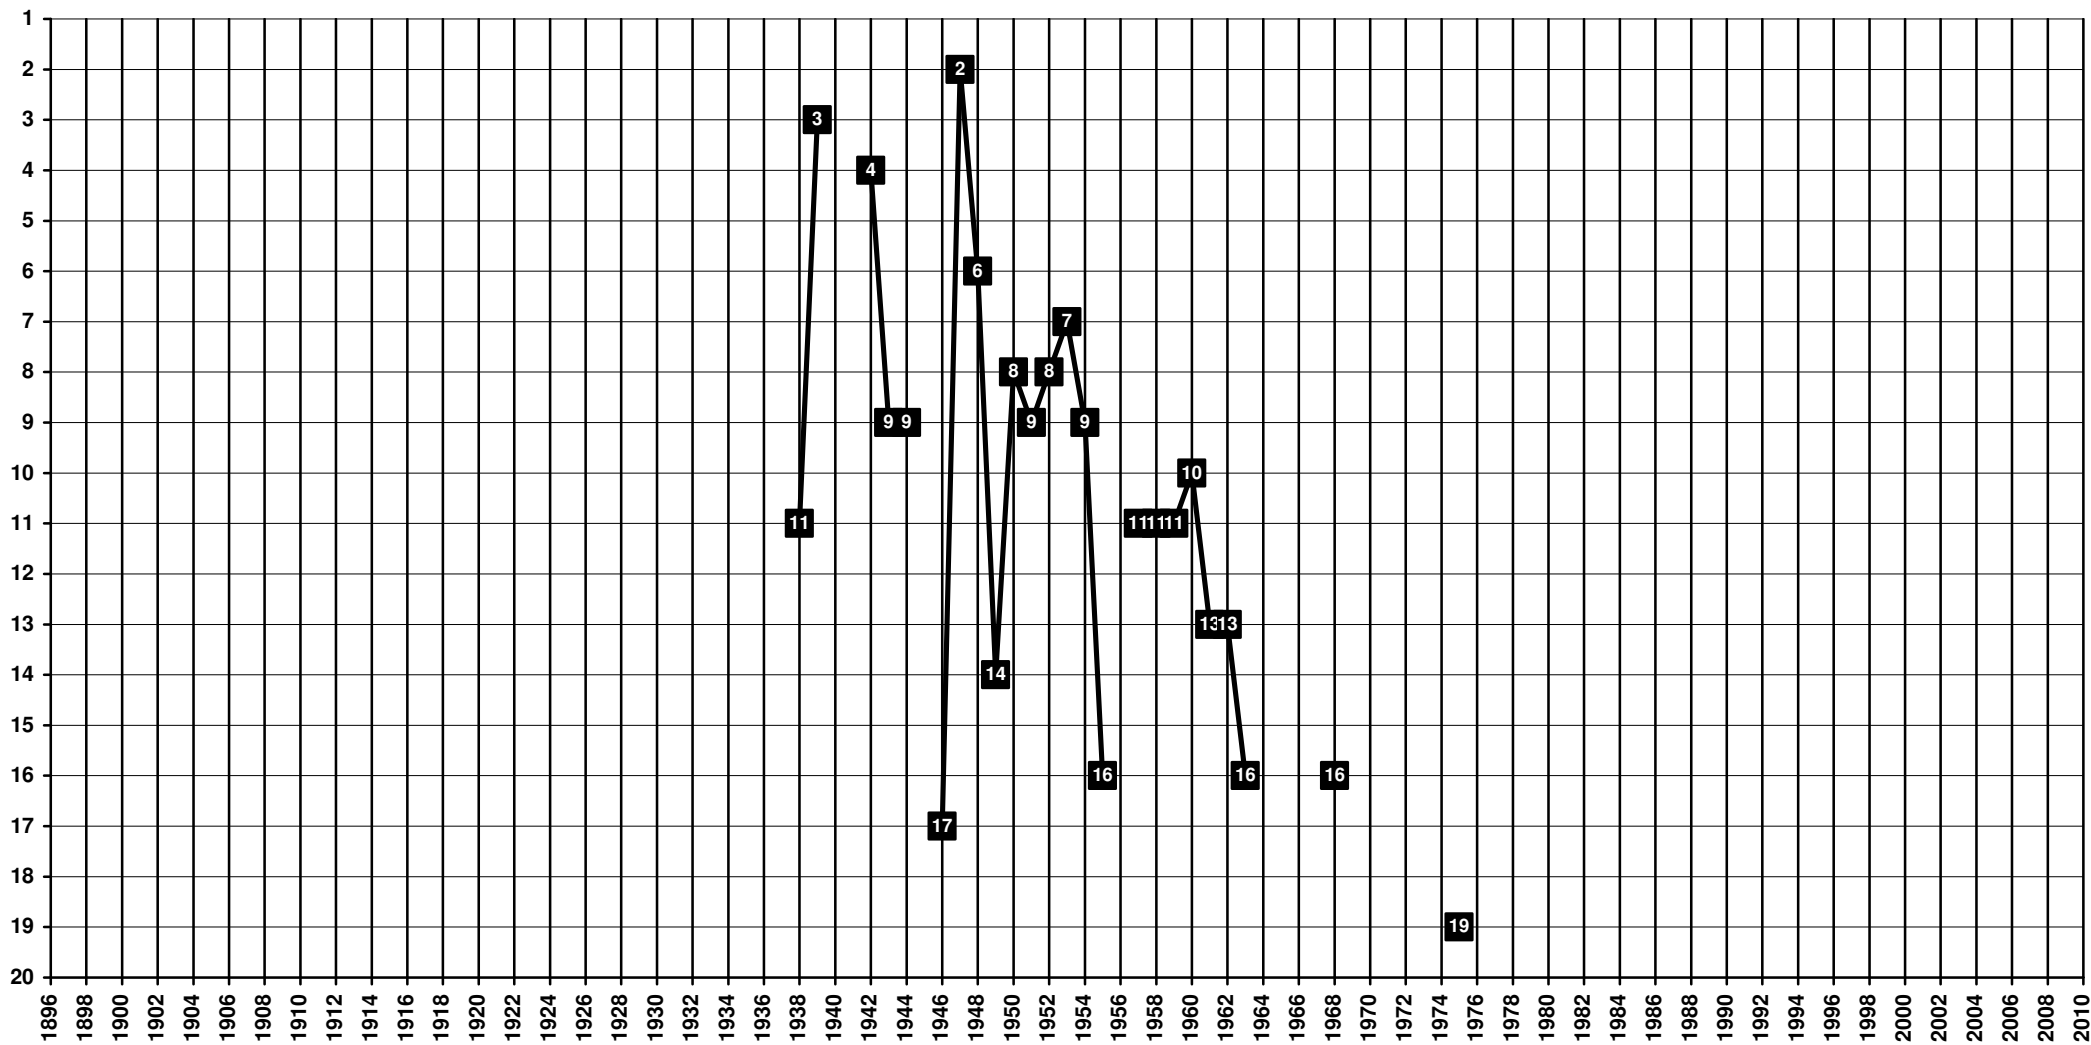

Belgium - Tier 1 - Final Table Places

1942 **KVC Westerlo** (merge of Sportkring Westerlo and Westerlo Sport) [Westerlo]

Belgium - Tier 1 - Final Table Places

1901 **SC Courtraisien** | 1951 **Kortrijk Sport** | 1971 **KV Kortrijk** [Courtrai | Kortrijk]

Belgium - Tier 1 - Final Table Places

1904 KV Mechelen [Malines | Mechelen]

Belgium - Tier 1 - Final Table Places

1906 **Lierse SK** [Lierre | Lier]

Belgium - Tier 1 - Final Table Places

ROCCM

1972 Olympic Montignies | 1982 Olympic Charleroi [Charleroi]

Belgium - Tier 1 - Final Table Places

1957 **Zwarte Duivels Oud-Heverlee** | 2002 **OH Leuven** (merge with Daring Club Leuven and Stade Leuven) [Louvain | Leuven]

Belgium - Tier 1 - Final Table Places

1894-1963 **Racing Club Bruxelles** (merged with White Star Woluwe to Racing White Molenbeek) [Bruxelles | Brussel]