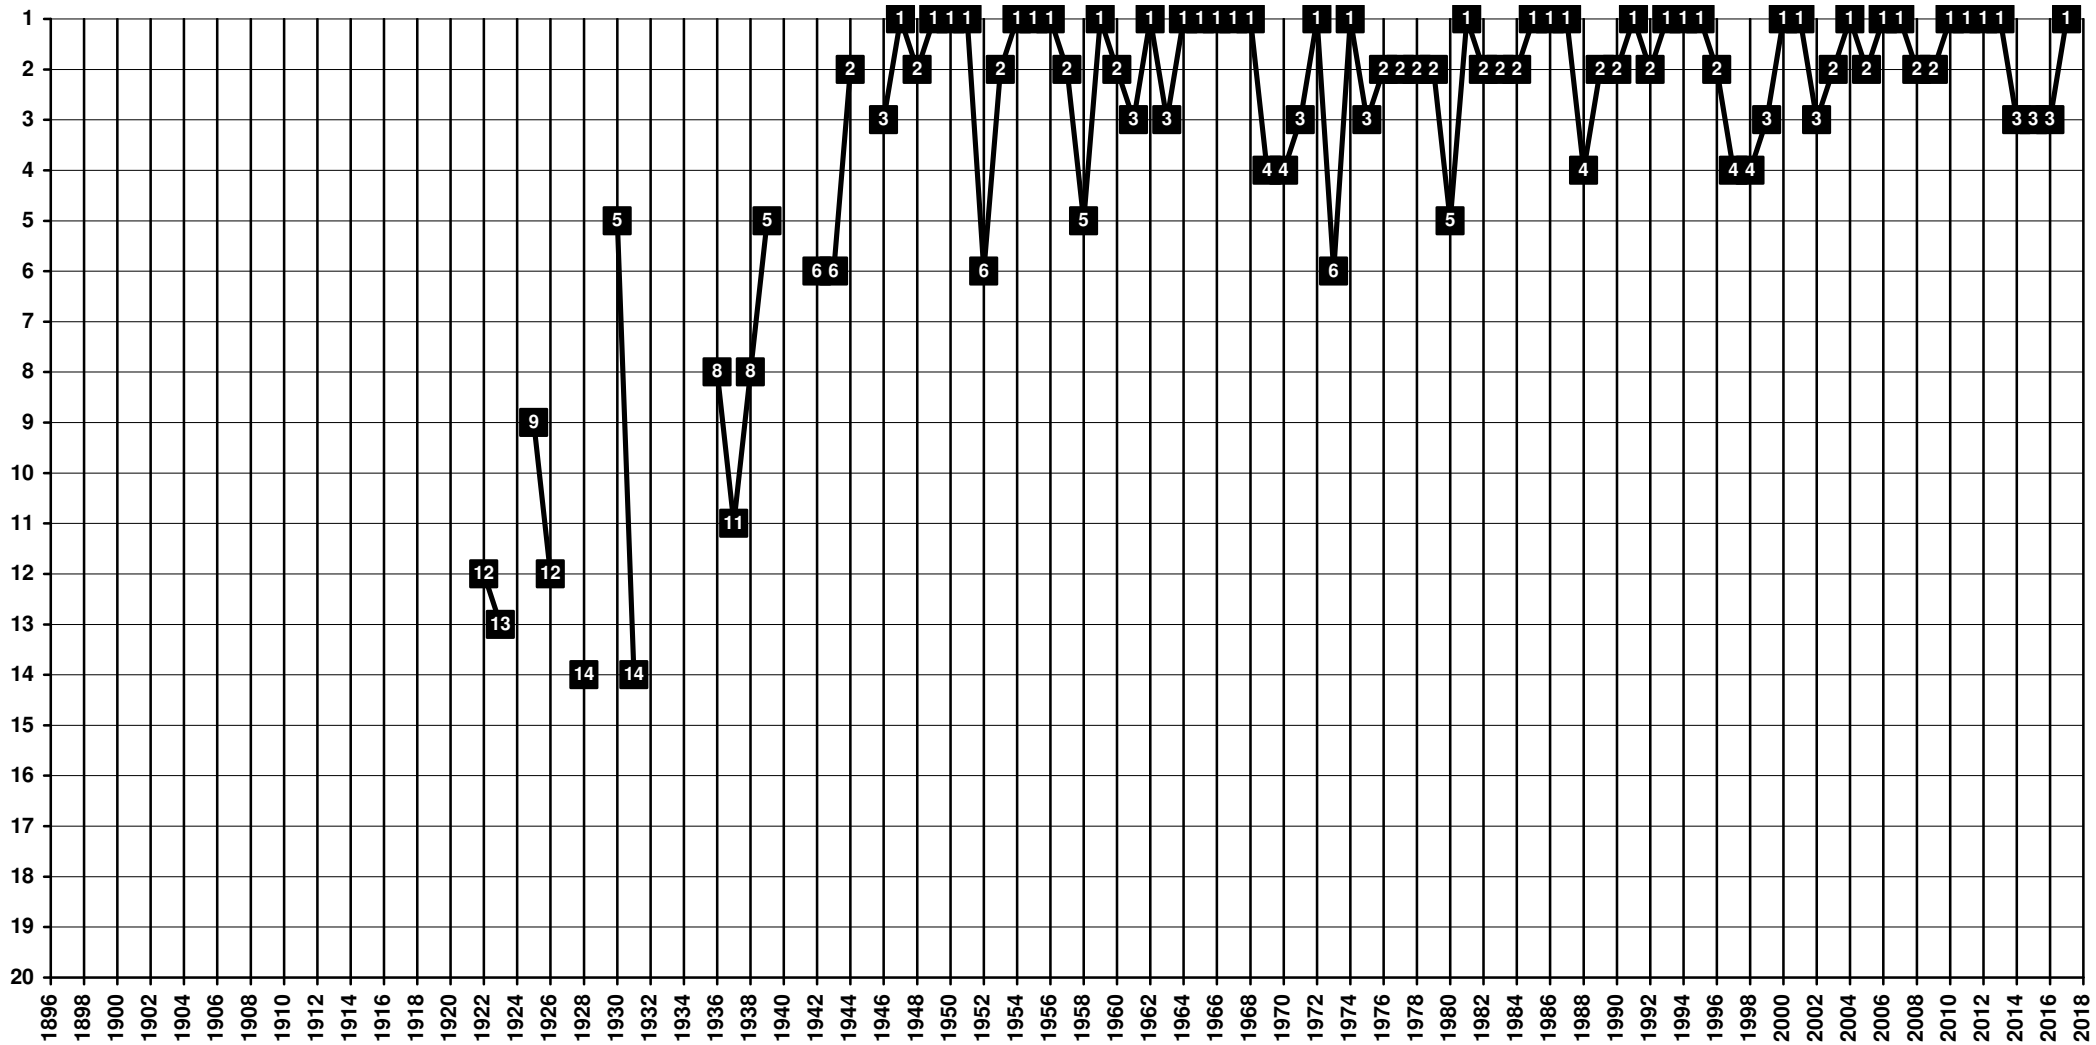

Belgium - Tier 1 - Final Table Places

1904 **RC Mechelen** [Malines | Mechelen]

Belgium - Tier 1 - Final Table Places

1910 **RAEC Mons** [Mons | Bergen]

Belgium - Tier 1 - Final Table Places

1892 **FC Liège** | 1920 **RFC Liège** | 1996 **Tilleur FC Liège** | 2000 **RFC Liège** [Liège | Luik]

Belgium - Tier 1 - Final Table Places

1921 **RC Péruwelz** | 2010 **Royal Mouscron-Péruwelz** (merged with Excelsior Mouscron) [Mouscron | Moeskroen]

Belgium - Tier 1 - Final Table Places

1908 **SC Anderlecht** | 1933 **RSC Anderlecht** [Anderlecht]

Belgium - Tier 1 - Final Table Places

1922 **White Star Woluwe** | 1963 **Racing White Molenbeek** (merged with Racing Club Bruxelles) | 1973-2002 **RWD Molenbeek** (merged with Daring Club Molenbeek) [Molenbeek-Saint-Jean | Sint-Jans-Molenbeek]