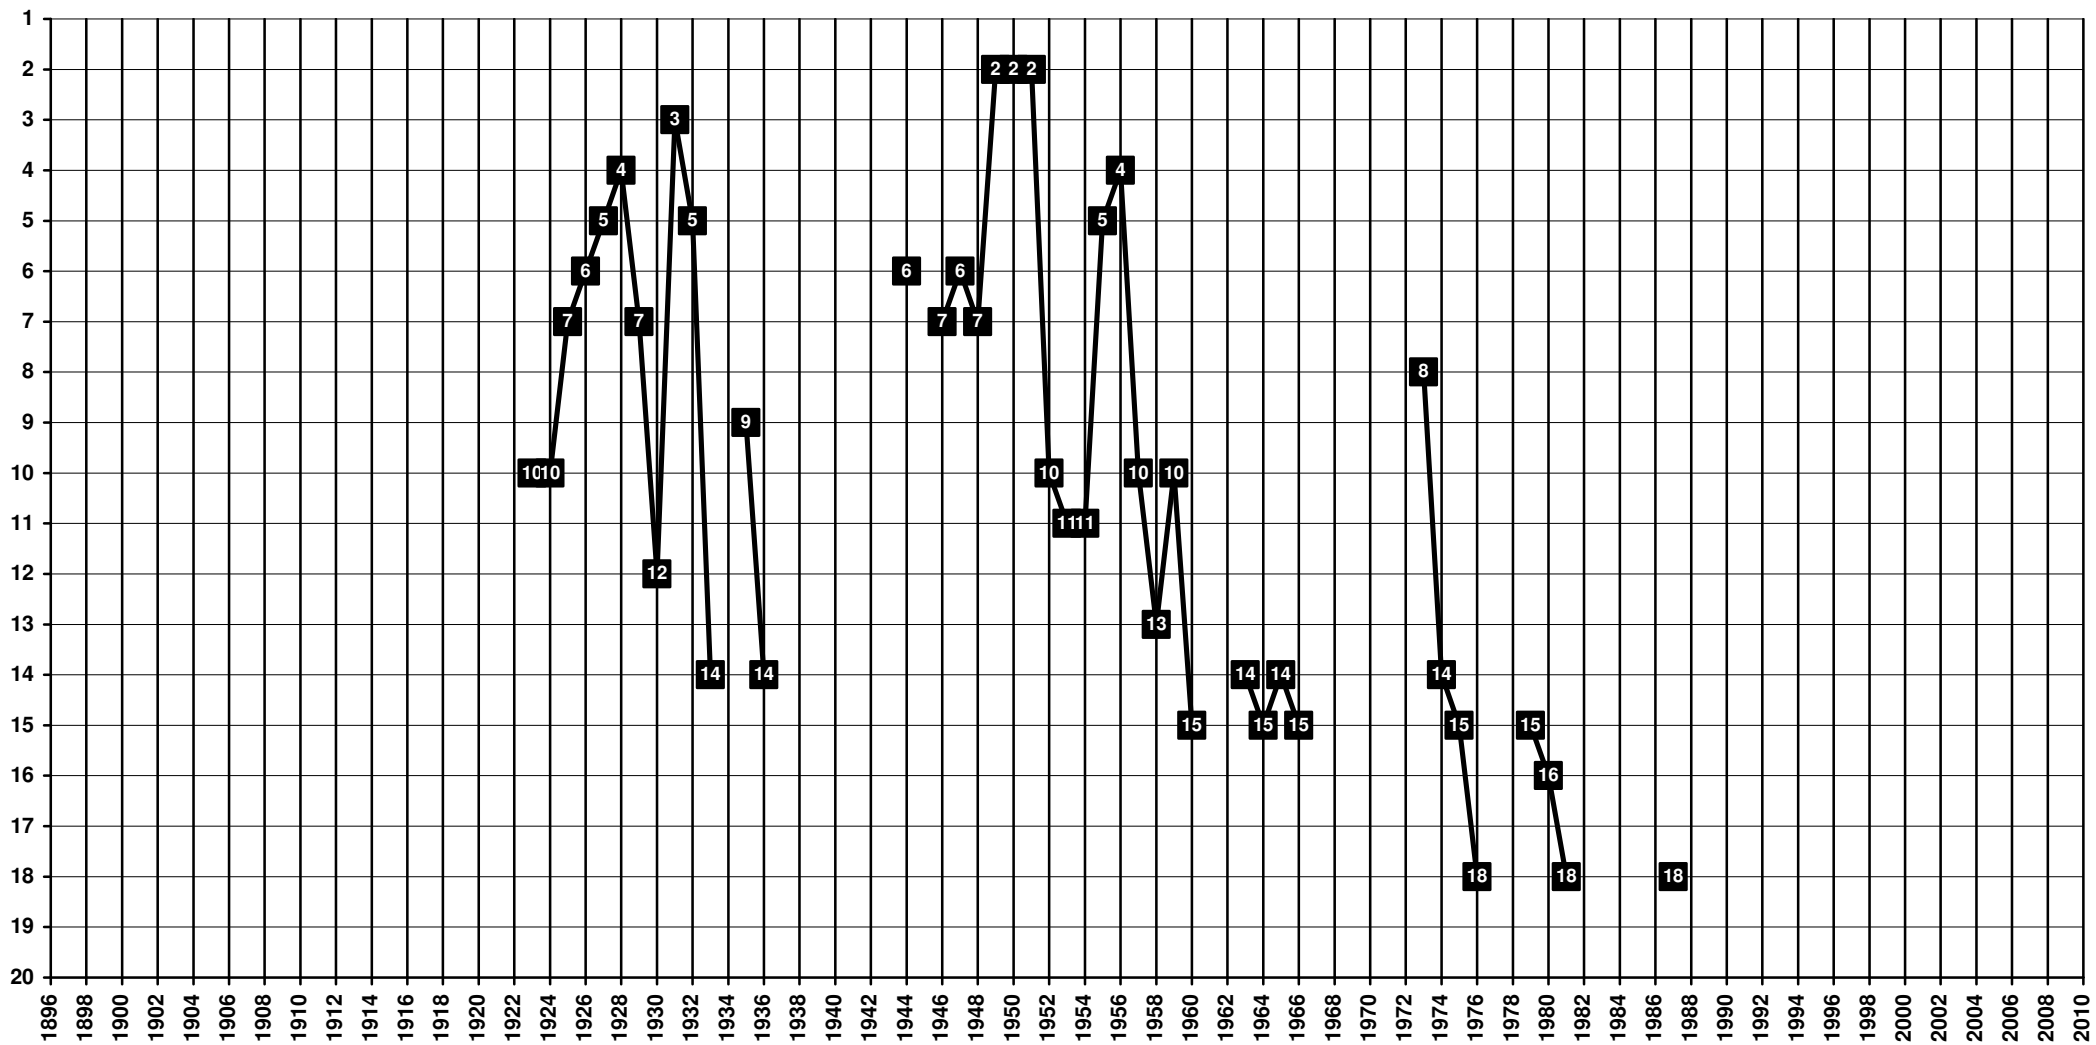

Belgium - Tier 1 - Final Table Places

1880 **Antwerp FC** [Antwers | Antwerp]

Belgium - Tier 1 - Final Table Places

1899 **Beerschot AC** | 1991-1999 **Beerschot VAC** (merged with Germinal Ekeren to GB Antwerpen) [Antwers | Antwerp]

Belgium - Tier 1 - Final Table Places

1920 **Germinal Ekeren** | 1999 **GB Antwerpen** (merged with Beerschot VAC) | 2011-2013 **Beerschot AC** [Antwers | Antwerp]

Belgium - Tier 1 - Final Table Places

1906 **Berchem Sport** [Berchem is a District of Antwers | Antwerp]

Belgium - Tier 1 - Final Table Places

1924-2002 **Beringen FC** [Beringen]

Belgium - Tier 1 - Final Table Places

1899 **Cercle Brugge** [Bruges | Brugge]

Belgium - Tier 1 - Final Table Places

1904 **Charleroi SC** [Charleroi]

Belgium - Tier 1 - Final Table Places

1891 **Club Brugge** [Bruges | Brugge]

Belgium - Tier 1 - Final Table Places

1895-1970 **Daring Club Bruxelles** | 1970-1973 **Daring Club Molenbeek** (merged with Racing White Molenbeek to RWD Molenbeek) [Bruxelles | Brussel]