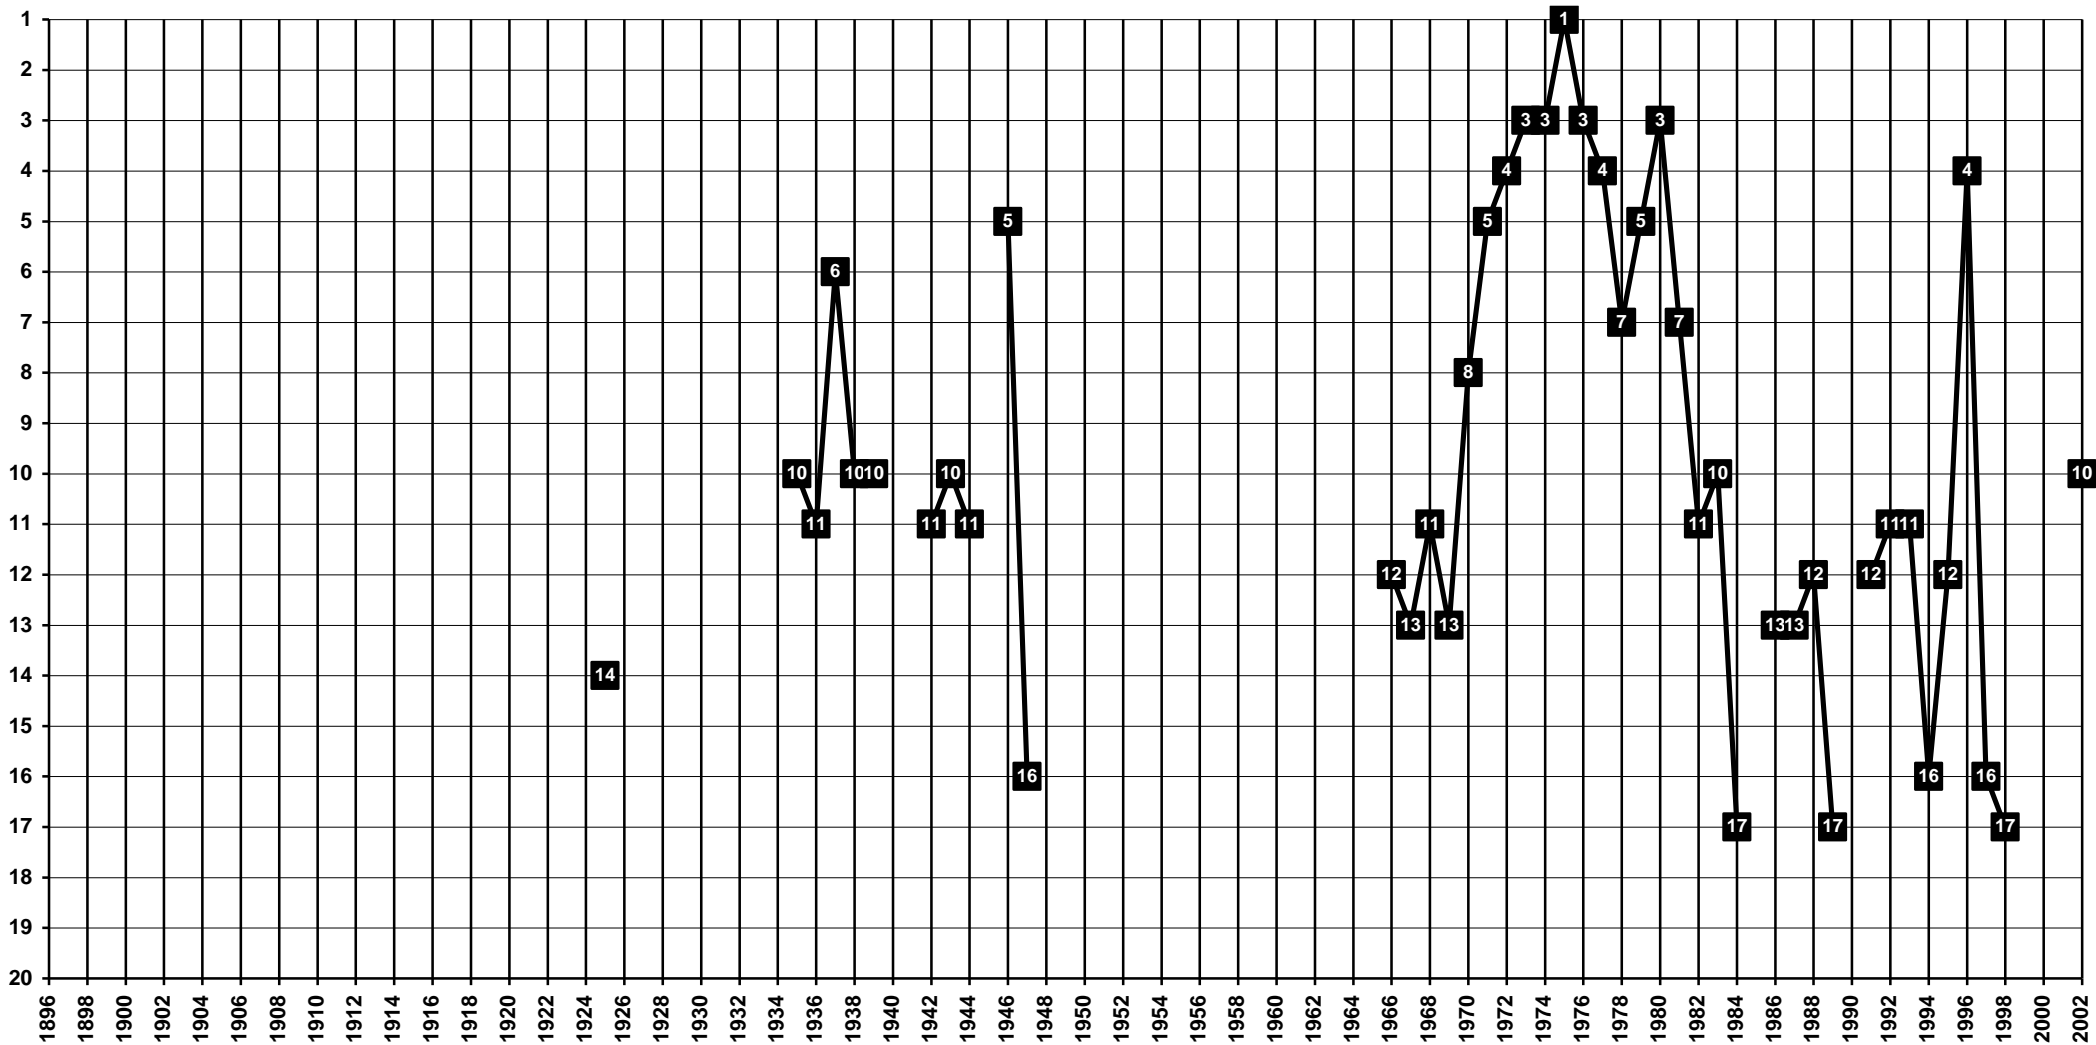

Belgium - Tier 1 - Final Table Places

1922 White Star Woluwe | 1963 Racing White Molenbeek (merged with Racing Club Bruxelles) |

1973-2002 **Racing White Daring de Molenbeek** (merged with Daring Club Molenbeek) [Molenbeek-Saint-Jean | Sint-Jans-Molenbeek]