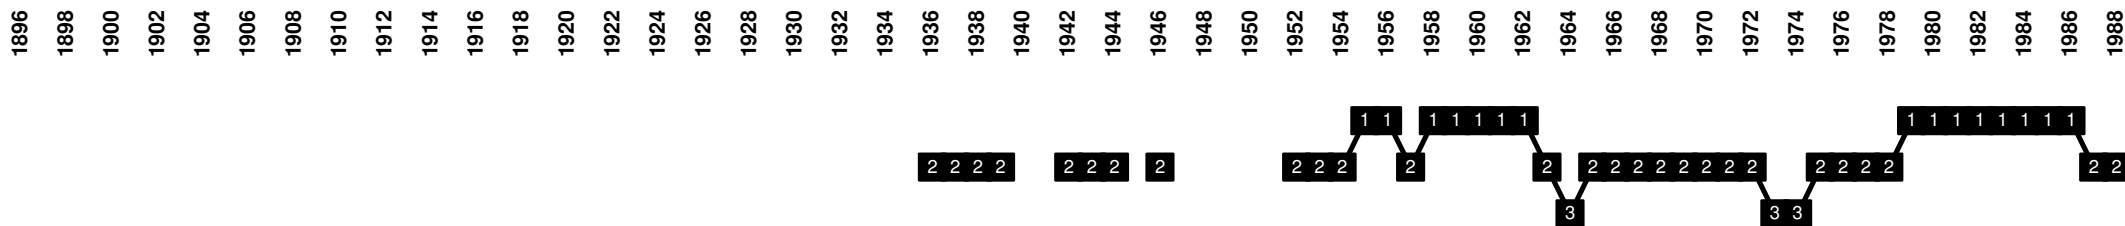

1906 **Berchem Sport** [Berchem is a District of Antwers | Antwerp]

Belgium - Divisional Movements

Belgium - Divisional Movements

Belgium - Divisional Movements

Belgium - Divisional Movements

1894-1963 **Racing Club Bruxelles** (merged with White Star Woluwe to Racing White Molenbeek) [Bruxelles | Brussel]

1904 **Charleroi SC** [Charleroi]

1972 **Olympic Montignies** | 1982 **Olympic Charleroi** [Charleroi]

Belgium - Divisional Movements

Belgium - Divisional Movements

Belgium - Divisional Movements

1934 **Verbroedering Geel** | 2008 **Verbroedering Geel-Meerhout** | 2013 **Verbroedering Geel** (merge with Verbroedering Meerhout) [Geel]

1919-1988 **Waterschei SV Thor Genk** (merged with KFC Winterslag to KRC Genk) [Genk]

1923-1988 **KFC Winterslag** (merged with Waterschei SV Thor Genk to KRC Genk) [Winterslag]

Belgium - Divisional Movements