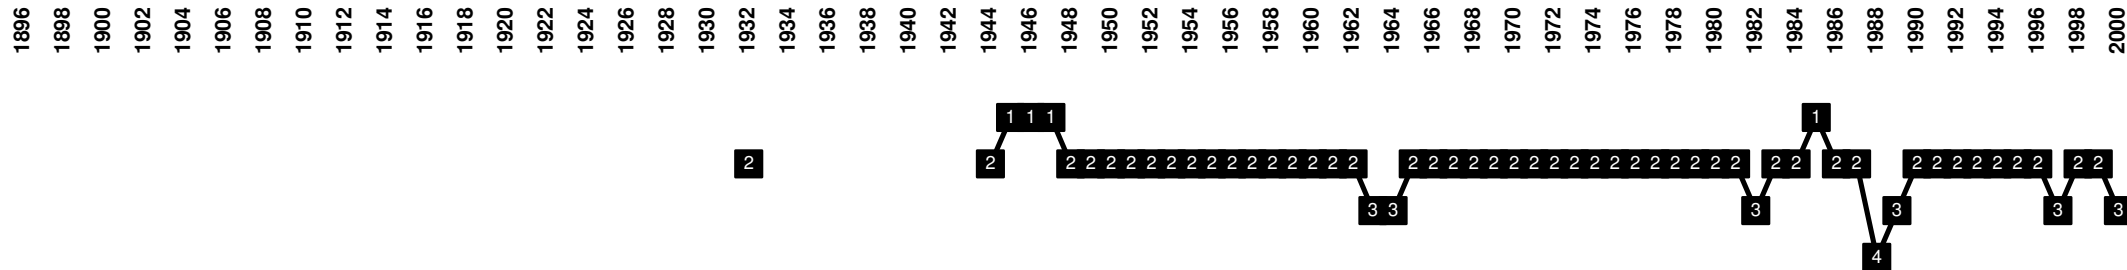

Belgium - Divisional Movements

1920 **FC Beerschot** | 1921 **VV Beerschot Sint-Niklaas** | 1922 **Sint-Niklaassche SK** | 1951 **Sint-Niklaasse SK** | 1974 **Sint-Niklase SK** | 2000 **Sint-Niklase SK Excelsior** (merged with KSC Lokeren) [Saint-Nicolas | Sint-Niklaas]