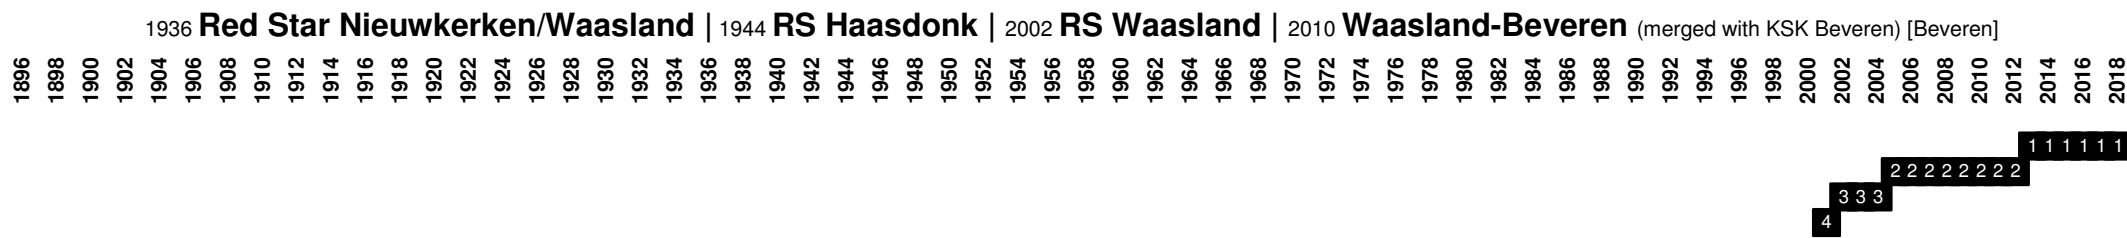

Belgium - Divisional Movements

Belgium - Divisional Movements

1899 **Beerschot AC** | 1991-1999 **Beerschot VAC** (merged with Germinal Ekeren to GB Antwerpen) [Antwers | Antwerp]

1920 **Germinal Ekeren** | 1999 **GB Antwerpen** (merged with Beerschot VAC) | 2011-2013 **Beerschot AC** [Antwers | Antwerp]

1906 **Berchem Sport** [Berchem is a District of Antwers | Antwerp]

Belgium - Divisional Movements

Belgium - Divisional Movements

Belgium - Divisional Movements

Belgium - Divisional Movements

1894-1963 **Racing Club Bruxelles** (merged with White Star Woluwe to Racing White Molenbeek) [Bruxelles | Brussel]