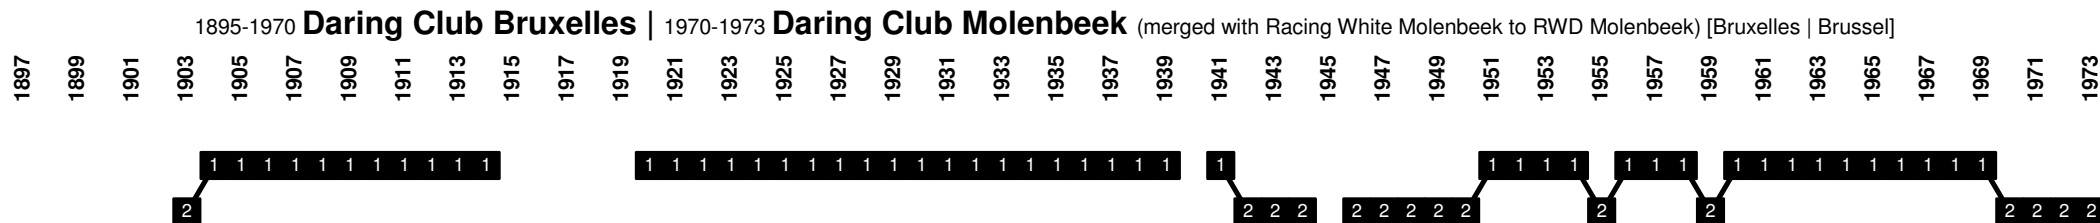

Belgium - Divisional Movements

Belgium - Divisional Movements

1899 **Beerschot AC** | 1991-1999 **Beerschot VAC** (merged with Germinal Ekeren to GB Antwerpen) [Antwers | Antwerp]

1920 **Germinal Ekeren** | 1999 **GB Antwerpen** (merged with Beerschot VAC) | 2011-2013 **Beerschot AC** [Antwers | Antwerp]

1906 **Berchem Sport** [Berchem is a District of Antwers | Antwerp]

Belgium - Divisional Movements

Belgium - Divisional Movements

Belgium - Divisional Movements

Belgium - Divisional Movements

1894-1963 **Racing Club Bruxelles** (merged with White Star Woluwe to Racing White Molenbeek) [Bruxelles | Brussel]