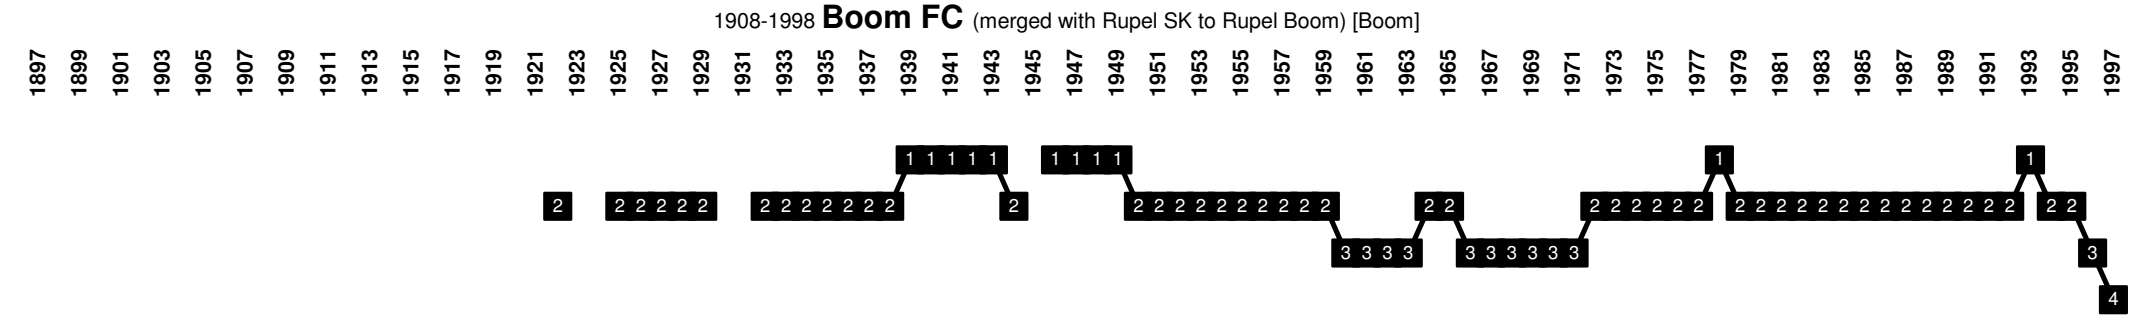

Belgium - Divisional Movements

Belgium - Divisional Movements

1899 **Beerschot AC** | 1991-1999 **Beerschot VAC** (merged with Germinal Ekeren to GB Antwerpen) [Antwers | Antwerp]

1920 **Germinal Ekeren** | 1999 **GB Antwerpen** (merged with Beerschot VAC) | 2011-2013 **Beerschot AC** [Antwers | Antwerp]

1906 **Berchem Sport** [Berchem is a District of Antwers | Antwerp]

Belgium - Divisional Movements

Belgium - Divisional Movements

Belgium - Divisional Movements

Belgium - Divisional Movements

1894-1963 **Racing Club Bruxelles** (merged with White Star Woluwe to Racing White Molenbeek) [Bruxelles | Brussel]