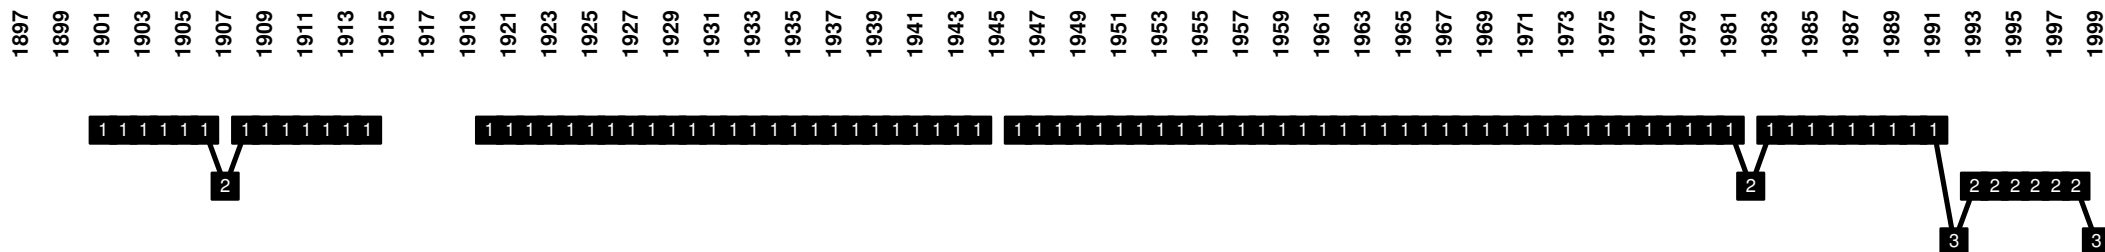

Belgium - Divisional Movements

Belgium - Divisional Movements

1899 **Beerschot AC** | 1991-1999 **Beerschot VAC** (merged with Germinal Ekeren to GB Antwerpen) [Antwers | Antwerp]

1920 **Germinal Ekeren** | 1999 **GB Antwerpen** (merged with Beerschot VAC) | 2011-2013 **Beerschot AC** [Antwers | Antwerp]

1906 **Berchem Sport** [Berchem is a District of Antwers | Antwerp]

Belgium - Divisional Movements

Belgium - Divisional Movements

Belgium - Divisional Movements

Belgium - Divisional Movements

1894-1963 **Racing Club Bruxelles** (merged with White Star Woluwe to Racing White Molenbeek) [Bruxelles | Brussel]