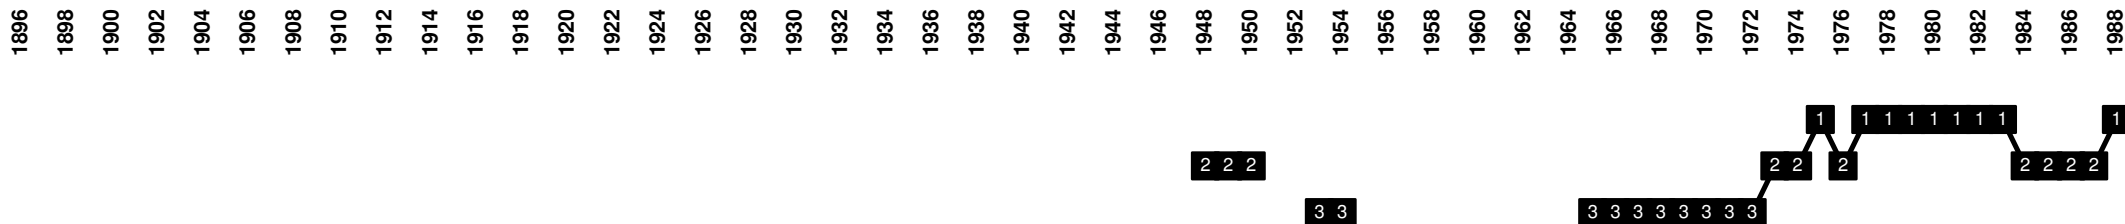

1923-1988 **KFC Winterslag** (merged with Waterschei SV Thor Genk to KRC Genk) [Winterslag]