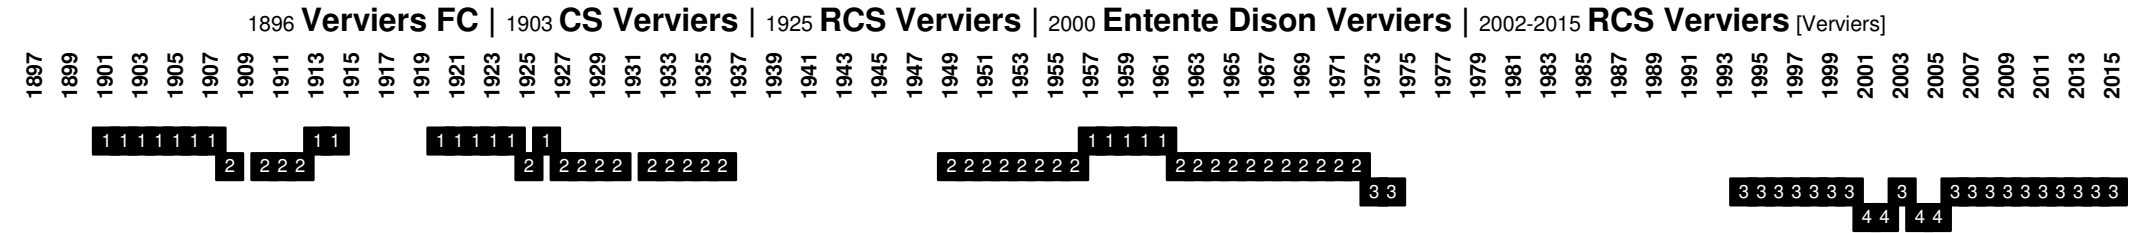

Belgium - Divisional Movements