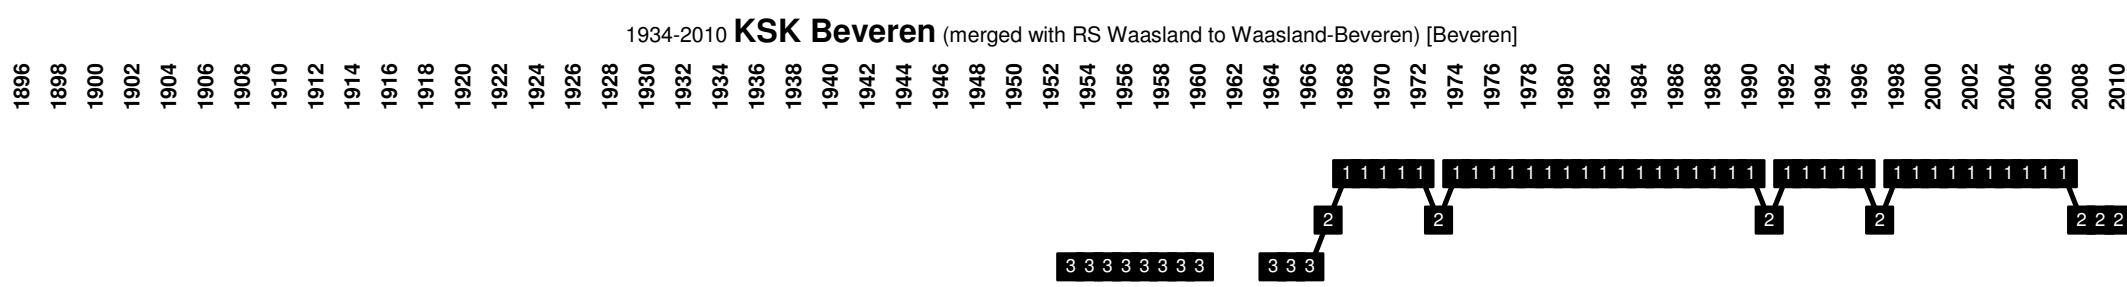

Belgium - Divisional Movements

Belgium - Divisional Movements

1899 **Beerschot AC** | 1991-1999 **Beerschot VAC** (merged with Germinal Ekeren to GB Antwerpen) [Antwers | Antwerp]

1920 **Germinal Ekeren** | 1999 **GB Antwerpen** (merged with Beerschot VAC) | 2011-2013 **Beerschot AC** [Antwers | Antwerp]

1906 **Berchem Sport** [Berchem is a District of Antwers | Antwerp]

Belgium - Divisional Movements

Belgium - Divisional Movements

Belgium - Divisional Movements

Belgium - Divisional Movements

1894-1963 **Racing Club Bruxelles** (merged with White Star Woluwe to Racing White Molenbeek) [Bruxelles | Brussel]