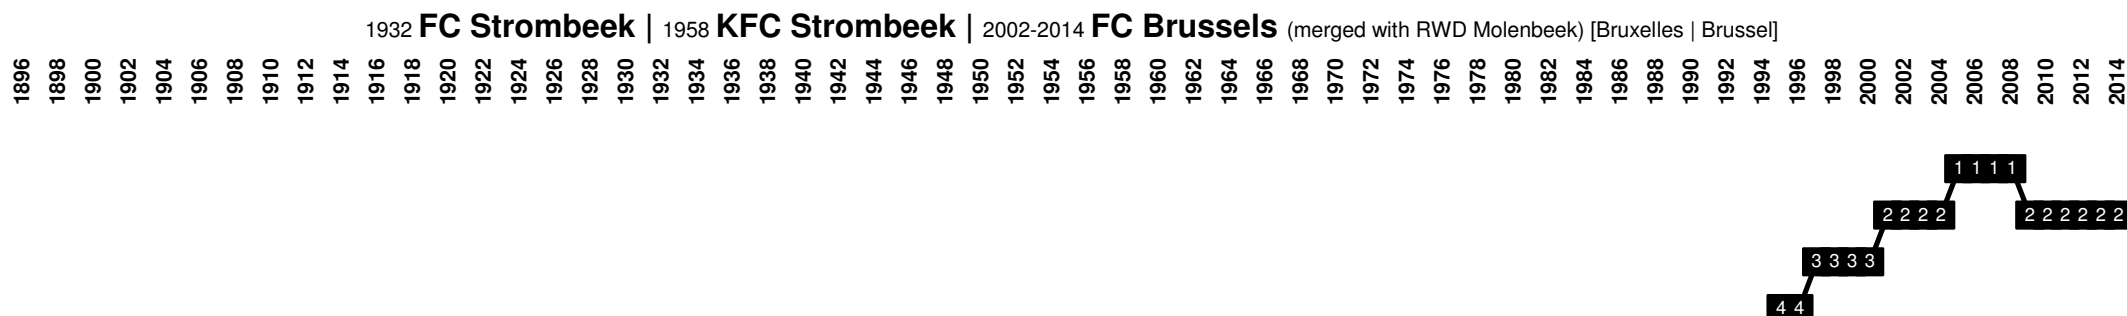

Belgium - Divisional Movements

Belgium - Divisional Movements

1899 **Beerschot AC** | 1991-1999 **Beerschot VAC** (merged with Germinal Ekeren to GB Antwerpen) [Antwers | Antwerp]

1920 **Germinal Ekeren** | 1999 **GB Antwerpen** (merged with Beerschot VAC) | 2011-2013 **Beerschot AC** [Antwers | Antwerp]

1906 **Berchem Sport** [Berchem is a District of Antwers | Antwerp]

Belgium - Divisional Movements

Belgium - Divisional Movements

Belgium - Divisional Movements

Belgium - Divisional Movements

1894-1963 **Racing Club Bruxelles** (merged with White Star Woluwe to Racing White Molenbeek) [Bruxelles | Brussel]

1904 **Charleroi SC** [Charleroi]

1972 **Olympic Montignies** | 1982 **Olympic Charleroi** [Charleroi]

Belgium - Divisional Movements

Belgium - Divisional Movements

Belgium - Divisional Movements

1934 **Verbroedering Geel** | 2008 **Verbroedering Geel-Meerhout** | 2013 **Verbroedering Geel** (merge with Verbroedering Meerhout) [Geel]

1919-1988 **Waterschei SV Thor Genk** (merged with KFC Winterslag to KRC Genk) [Genk]

1923-1988 **KFC Winterslag** (merged with Waterschei SV Thor Genk to KRC Genk) [Winterslag]

Belgium - Divisional Movements