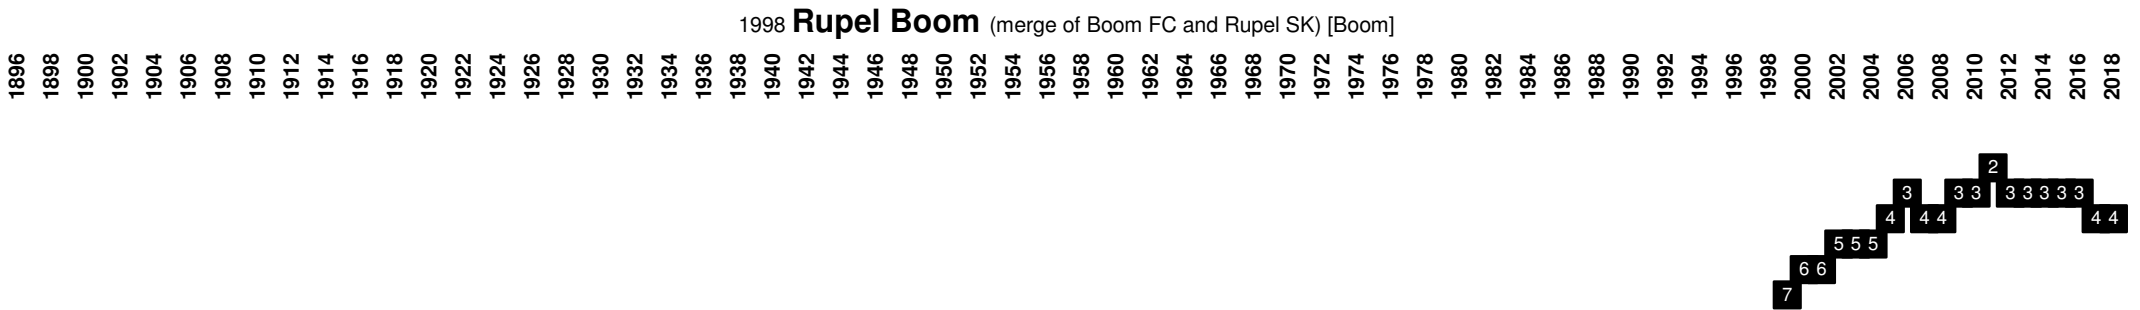

Belgium - Divisional Movements

Belgium - Divisional Movements

1899 **Beerschot AC** | 1991-1999 **Beerschot VAC** (merged with Germinal Ekeren to GB Antwerpen) [Antwers | Antwerp]

1920 **Germinal Ekeren** | 1999 **GB Antwerpen** (merged with Beerschot VAC) | 2011-2013 **Beerschot AC** [Antwers | Antwerp]

1906 **Berchem Sport** [Berchem is a District of Antwers | Antwerp]

Belgium - Divisional Movements

Belgium - Divisional Movements

Belgium - Divisional Movements

Belgium - Divisional Movements

1894-1963 **Racing Club Bruxelles** (merged with White Star Woluwe to Racing White Molenbeek) [Bruxelles | Brussel]