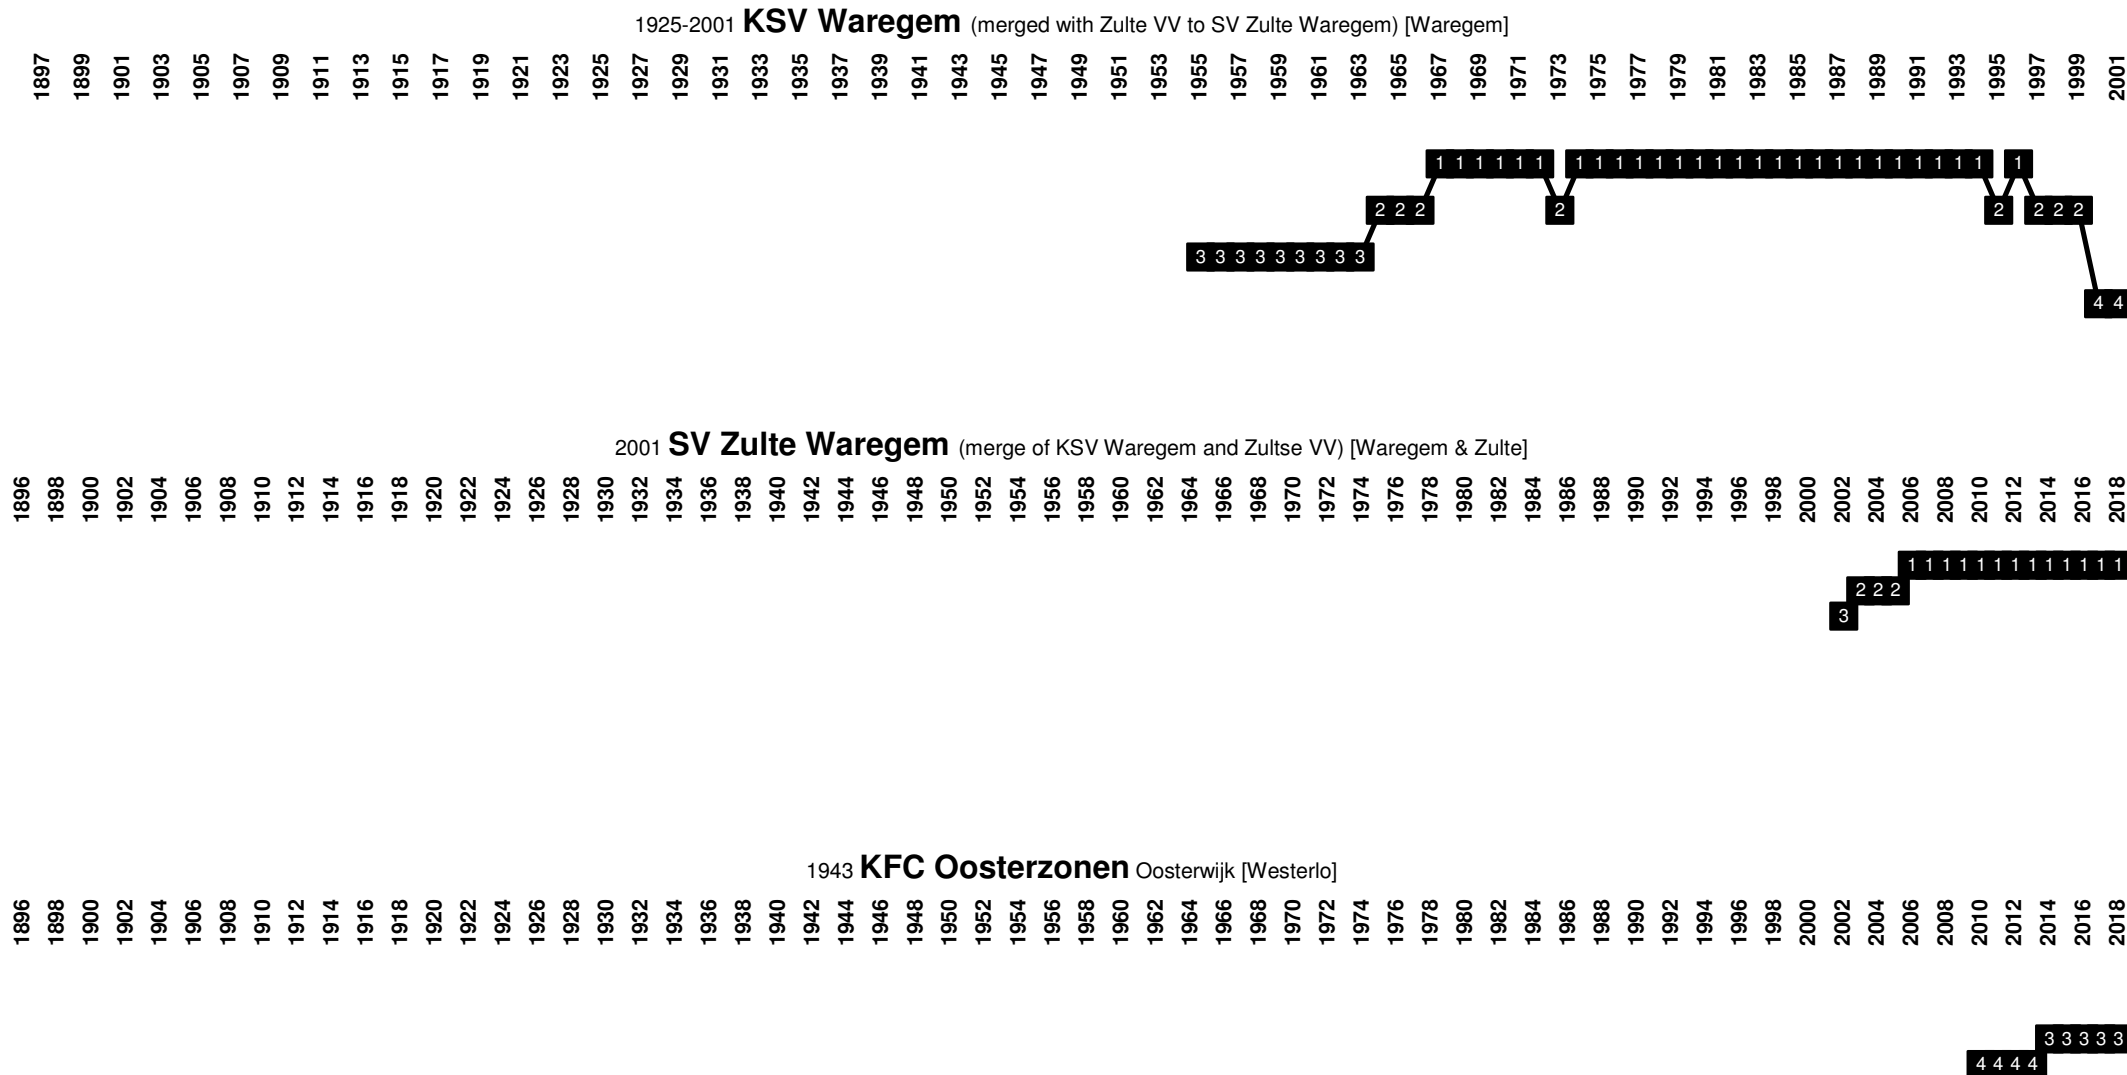

Belgium - Divisional Movements