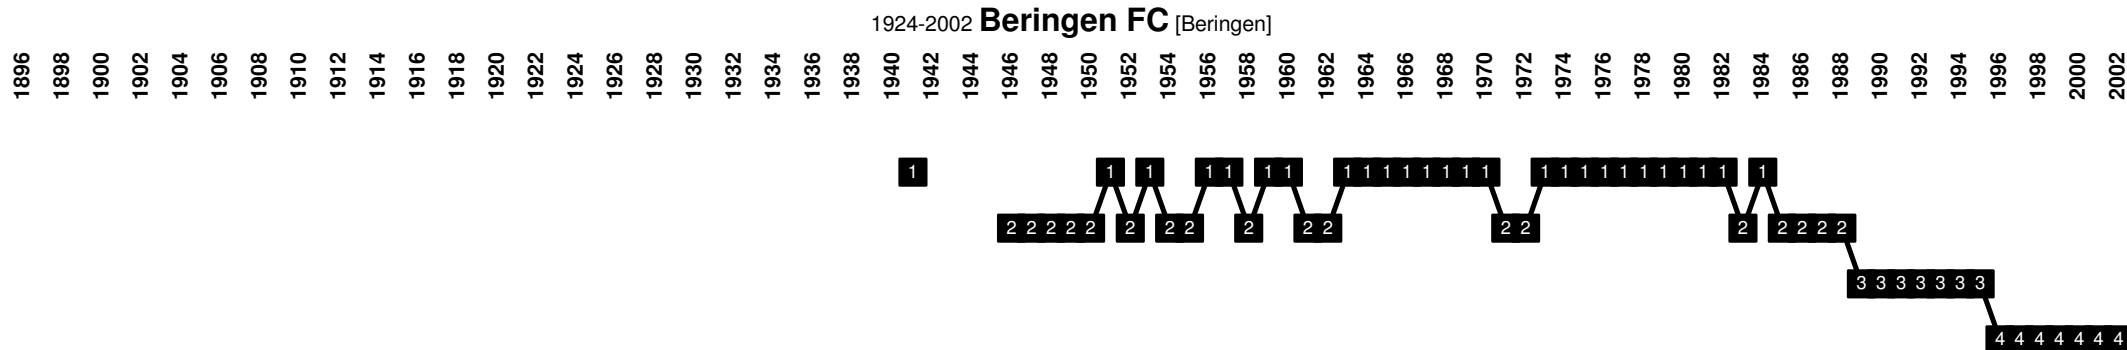

Belgium - Divisional Movements

Belgium - Divisional Movements

1899 **Beerschot AC** | 1991-1999 **Beerschot VAC** (merged with Germinal Ekeren to GB Antwerpen) [Antwers | Antwerp]

1920 **Germinal Ekeren** | 1999 **GB Antwerpen** (merged with Beerschot VAC) | 2011-2013 **Beerschot AC** [Antwers | Antwerp]

1906 **Berchem Sport** [Berchem is a District of Antwers | Antwerp]

Belgium - Divisional Movements

Belgium - Divisional Movements

Belgium - Divisional Movements

Belgium - Divisional Movements

1894-1963 **Racing Club Bruxelles** (merged with White Star Woluwe to Racing White Molenbeek) [Bruxelles | Brussel]