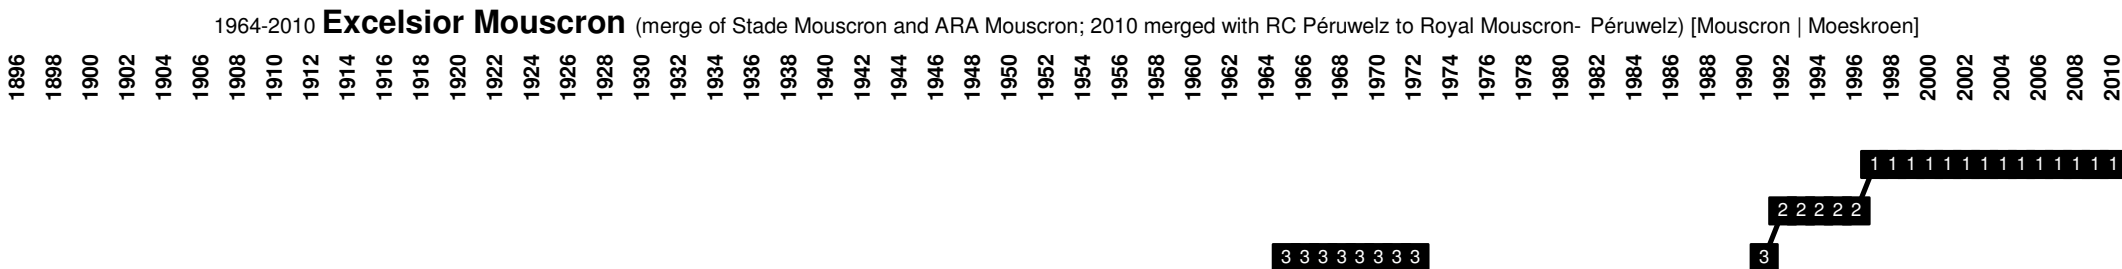

Belgium - Divisional Movements