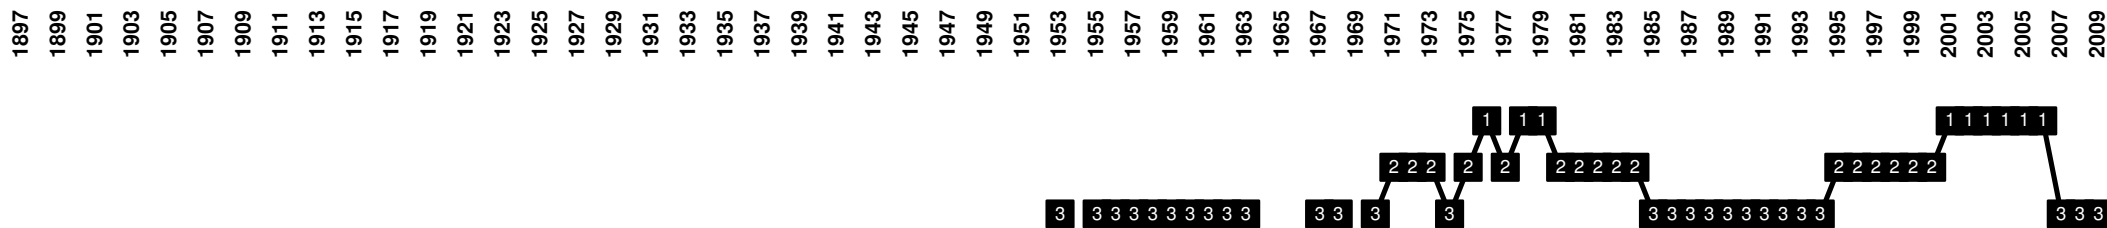

Belgium - Divisional Movements

1912-2009 **RAA Louviéroise** [La Louvière]