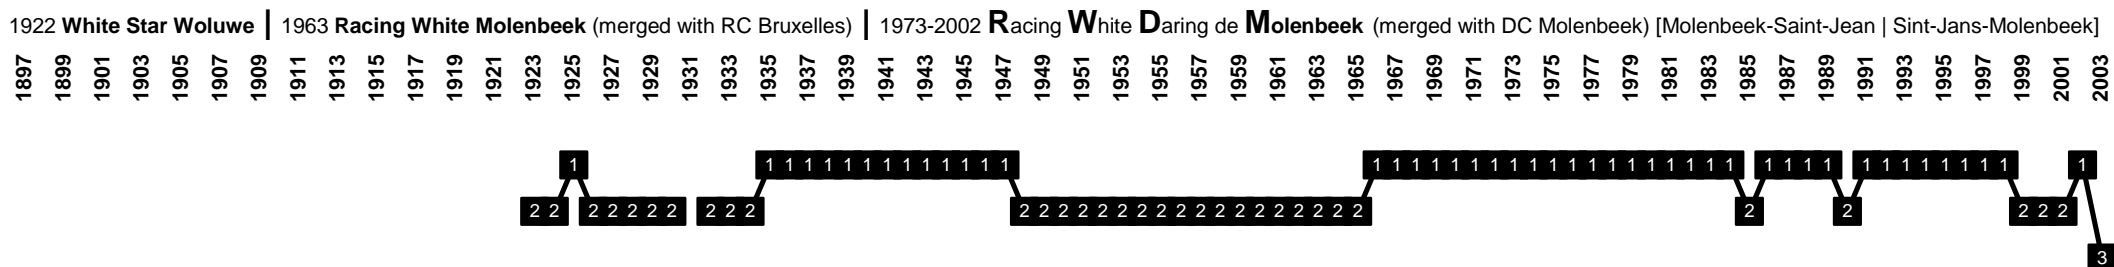

1932-2003 Koninklijke Football Club Lommelse Sportkring [Lommel]

1937 Vlug & Vrij Overpelt Fabriek | 2003 United Overpelt-Lommel | 2010 Lommel United | 2017 Lommel Sportkring [Lommel]

Belgium - Divisional Movements

Belgium - Divisional Movements

Belgium - Divisional Movements

2015 **Racing White Daring de Molenbeek** [Molenbeek-Saint-Jean | Sint-Jans-Molenbeek]

1910-2015 **Renaissance Albert Elisabeth Club de Mons** [Mons | Bergen]