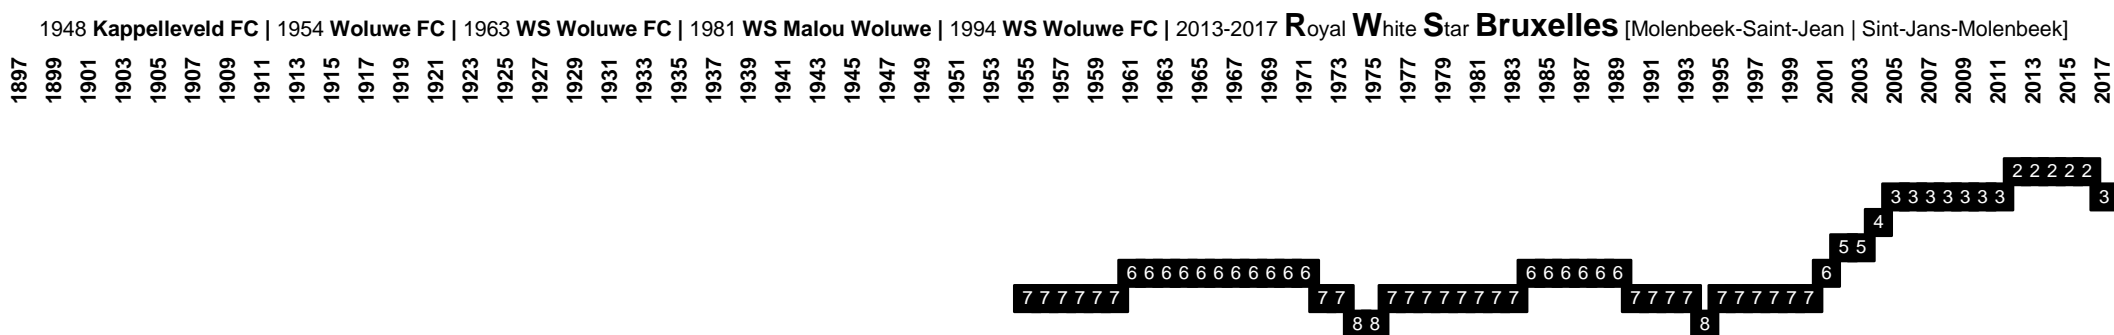

Belgium - Divisional Movements