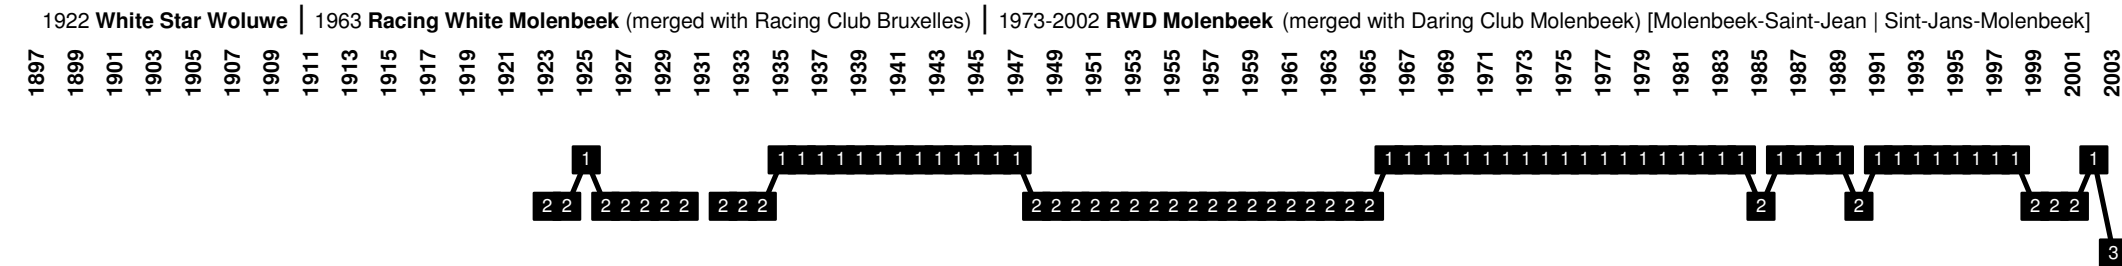

Belgium - Divisional Movements