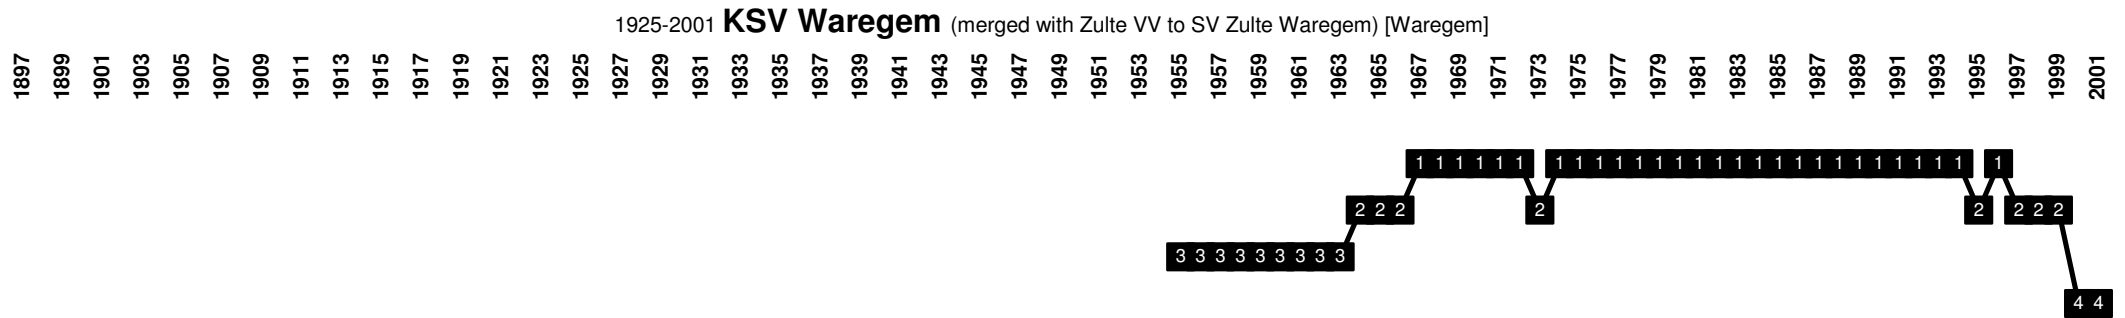

Belgium - Divisional Movements