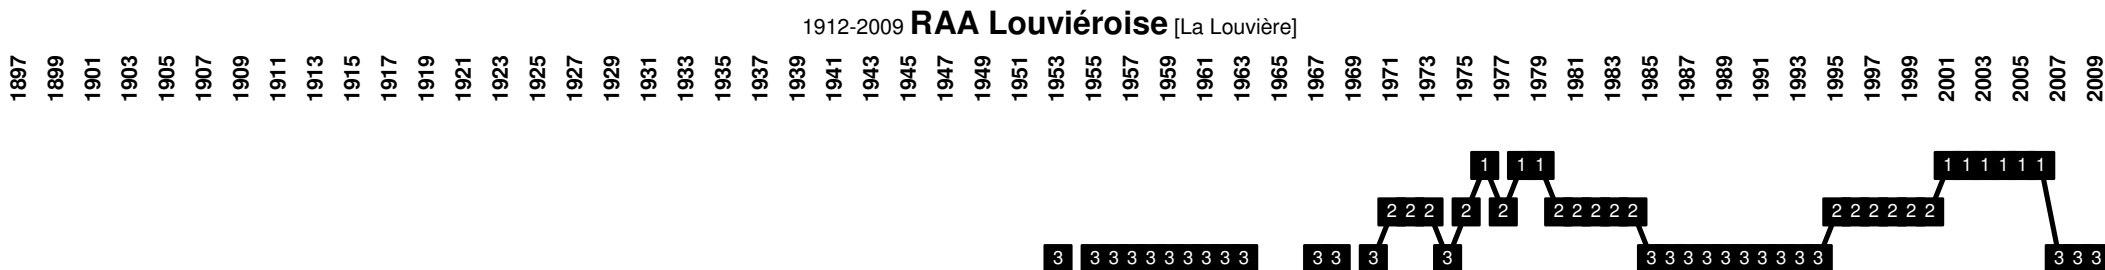

Belgium - Divisional Movements