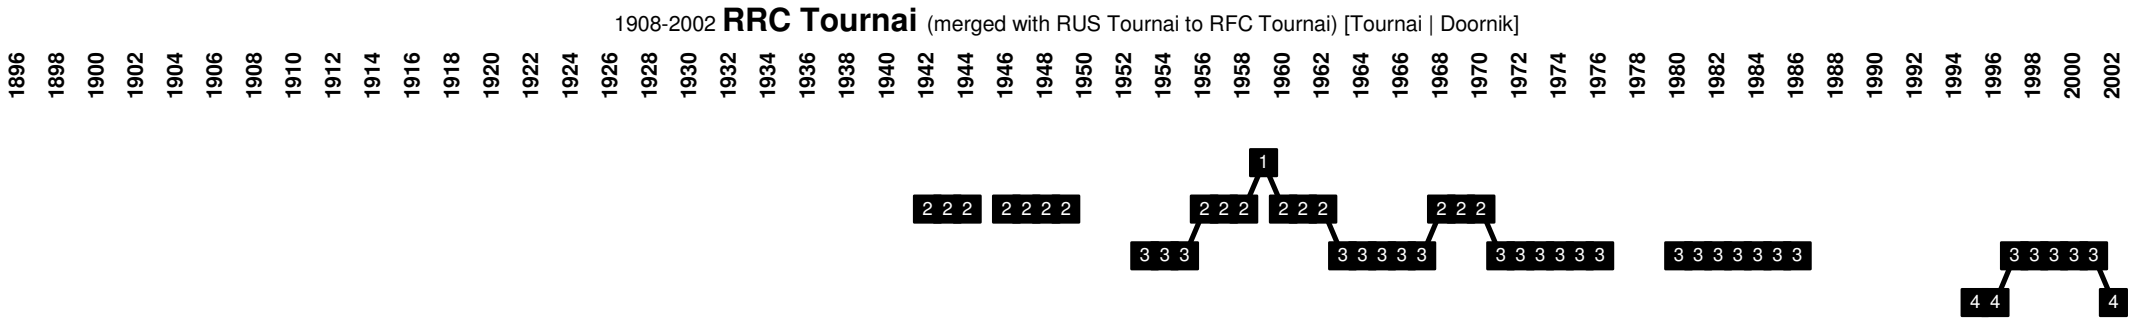

Belgium - Divisional Movements