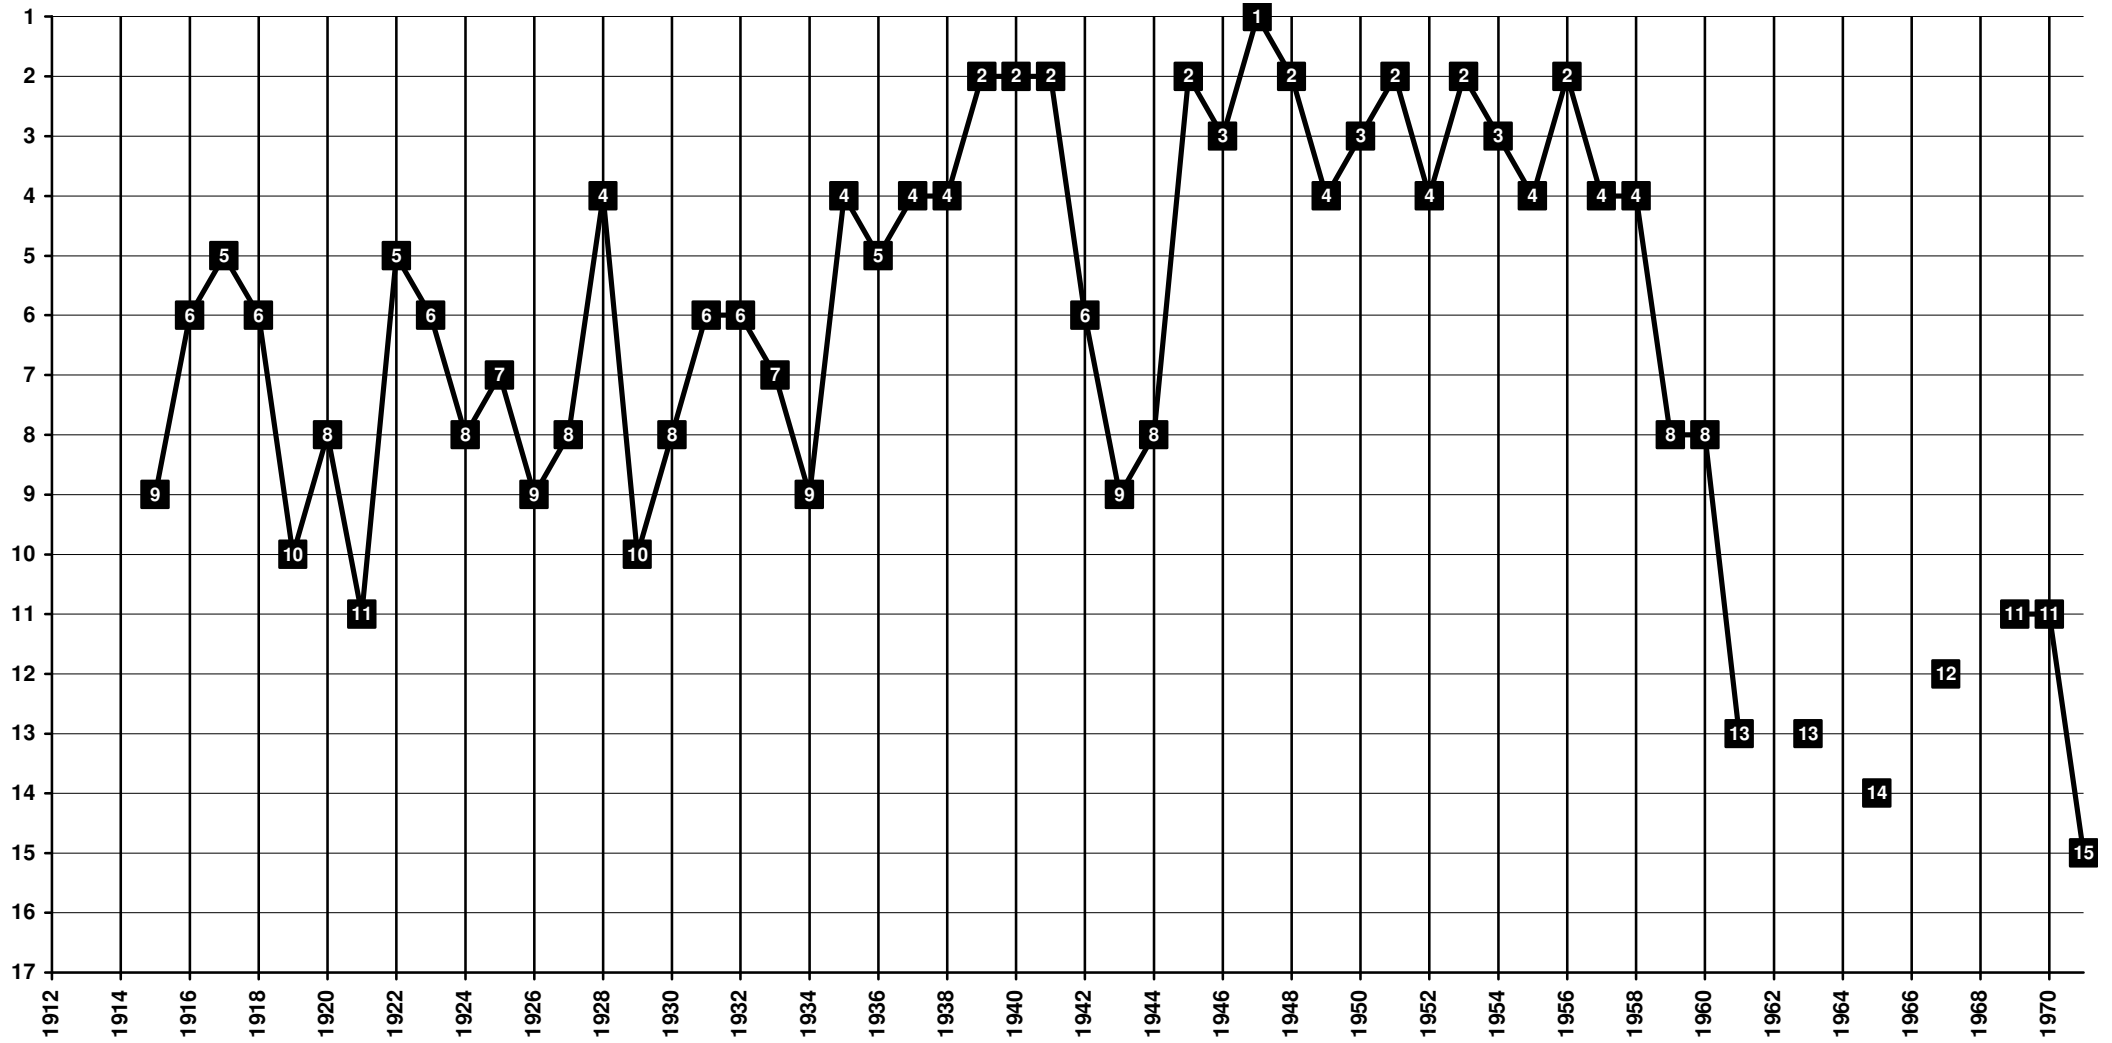

Austria - Tier 1 - Final Table Places

1906-1971 **Wacker Wien** (merged with SK Admira Wien to FC Admira/Wacker)