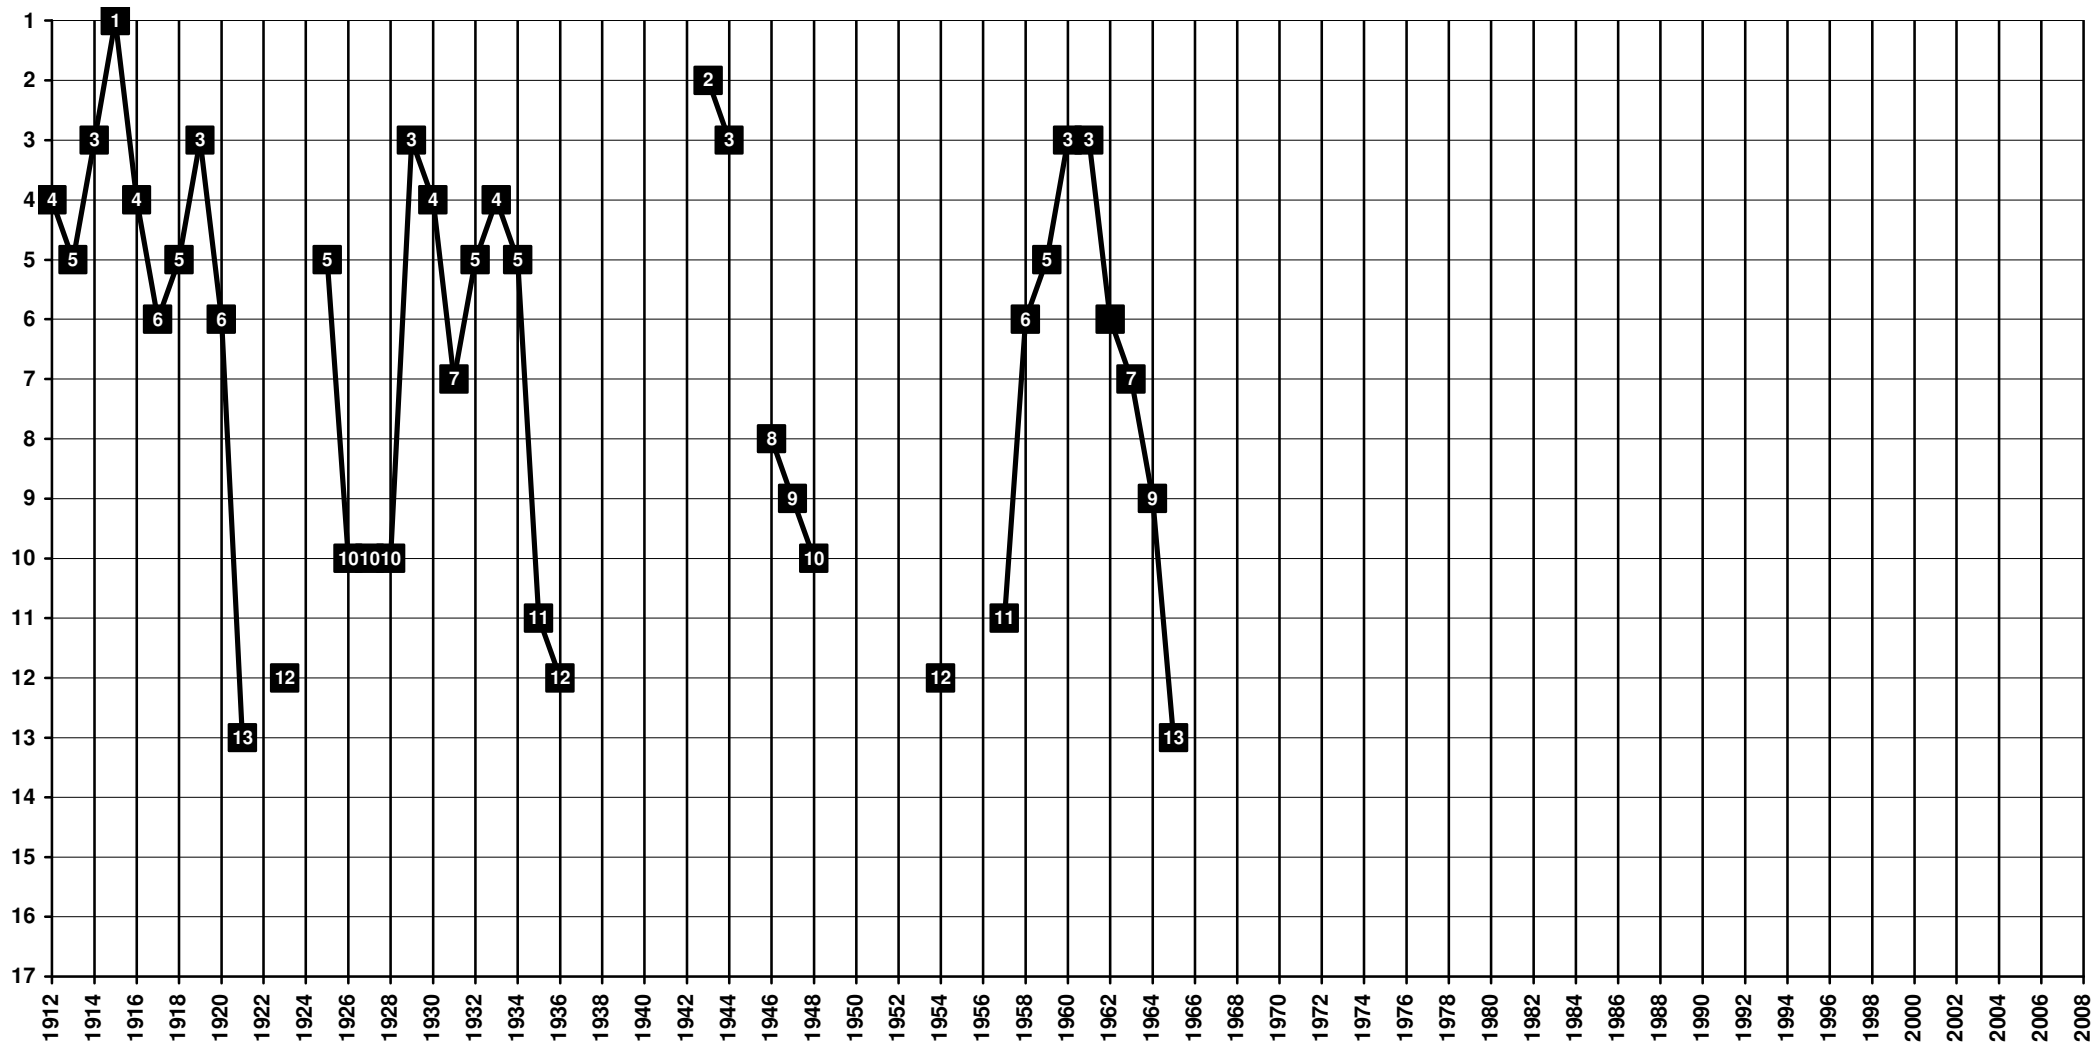

Austria - Tier 1 - Final Table Places

1897 Wiener AC