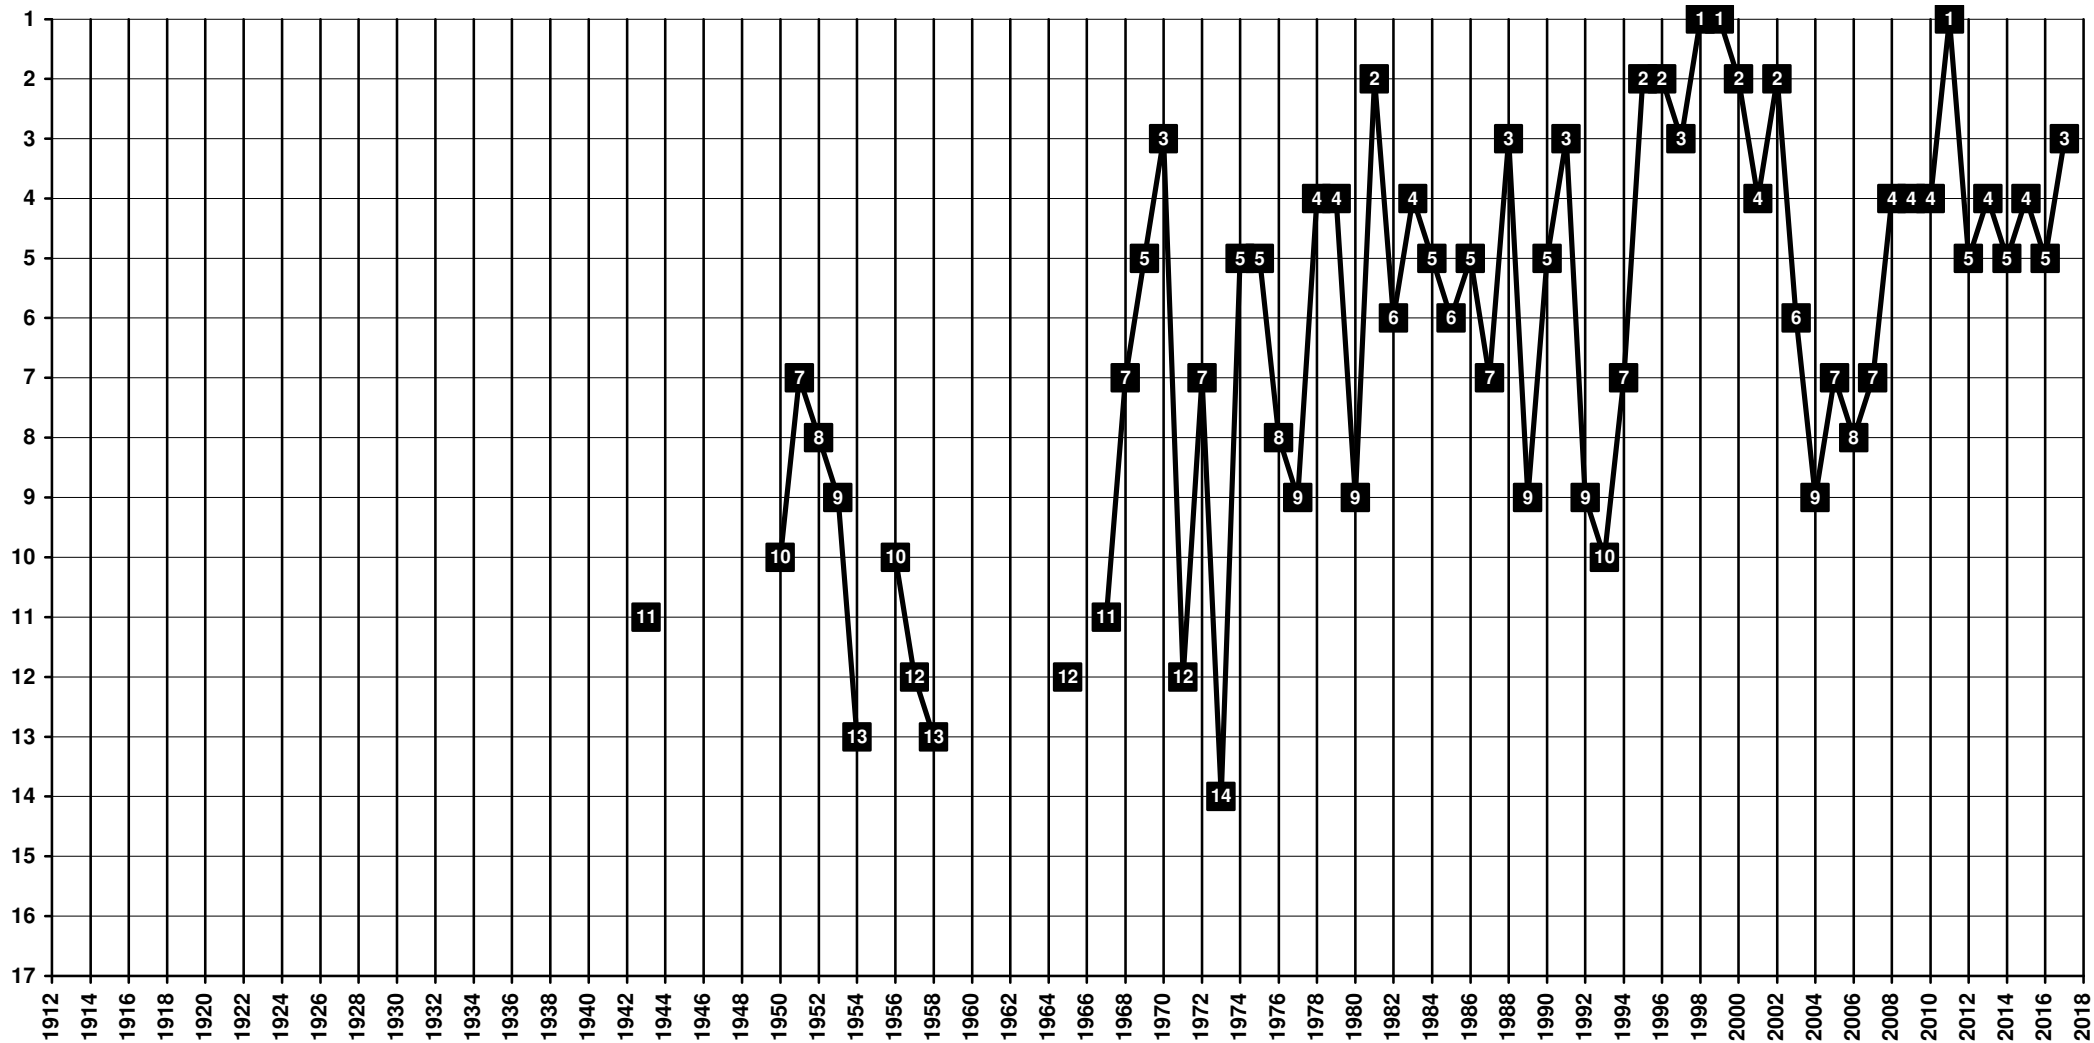

Abbreviations: S=Seasons, Pd=Games Played, W=Won, D=Drawn, L=Lost, GF= Goals For, GA= Goals Against, GD=Goals Difference, Pts=Points

Austria - Tier 1 - Final Table Places

1930-1937 FA Turnerbund Altach | 1946 SV Altach | 1949 SC Rheindorf Altach

Austria - Tier 1 - Final Table Places

1919 **FC Bregenz** | 1945 **SW Bregenz** | 1973 **FC Vorarlberg** | 1979 **IG Bregenz/Dornbirn** | 1987 **SW Bregenz** | 2006 **SC Bregenz** | 2013 **SW Bregenz**

Austria - Tier 1 - Final Table Places

1928 **WSV Donawitz** | 1971 **DSV Alpine** | 1992 **DSV Leoben**

Austria - Tier 1 - Final Table Places

1907-2008 **SC Eisenstadt**

Austria - Tier 1 - Final Table Places

1902-2012 Grazer AK

Austria - Tier 1 - Final Table Places

1909 **Sturm Graz**

Austria - Tier 1 - Final Table Places

1948 SV Grödig

Austria - Tier 1 - Final Table Places

1923 **Wacker Innsbruck** | 1971 **SpG Wattens-Wacker Innsbruck** | 1986 **Swarovski Tirol Innsbruck** | 1993-2002 **Tirol Innsbruck**