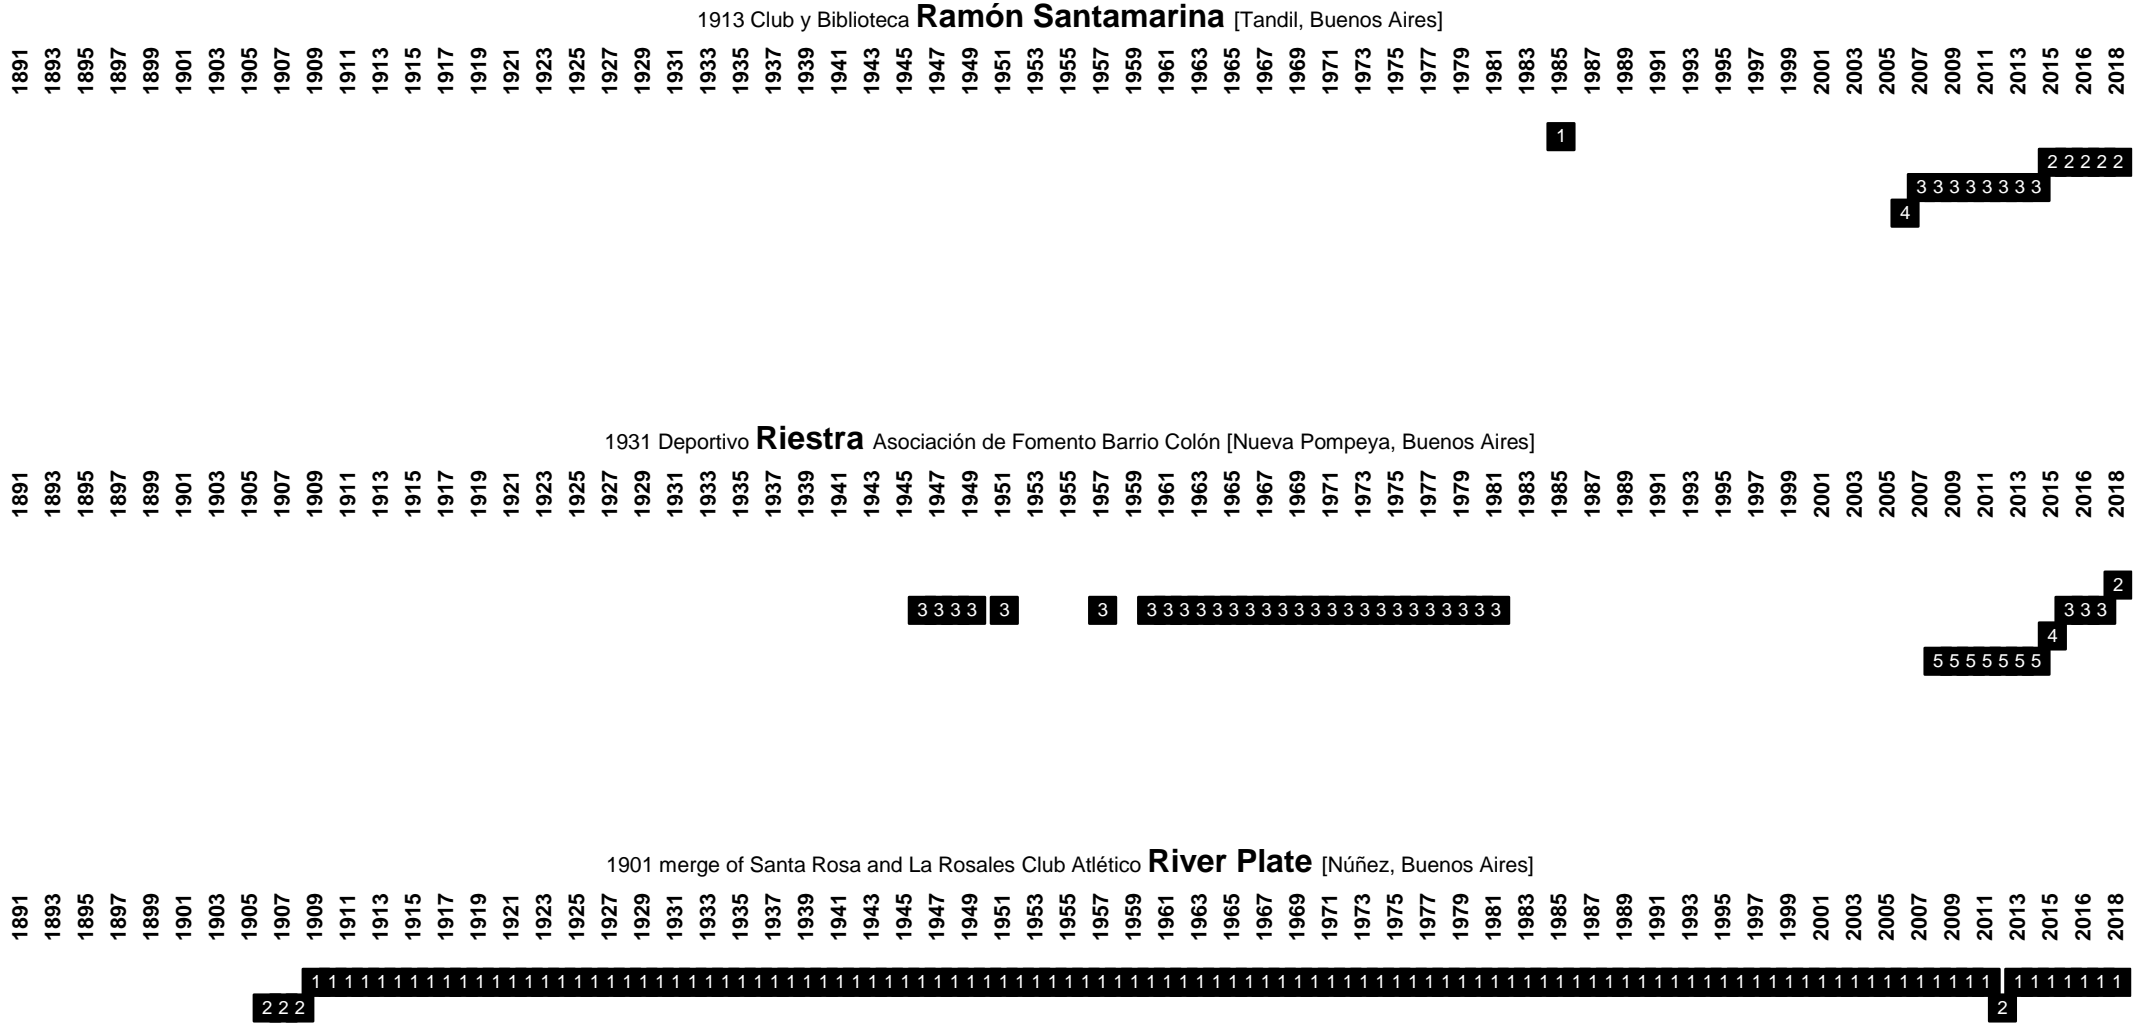

Argentina - Divisional Movements

1921 Sportivo Godoy Cruz | 1930 (merged with Deportivo Bodega Antonio Tomba) Club Deportivo **Godoy Cruz** Antonio Tomba [Godoy Cruz, Mendoza]

1945 Club Social y Atlético **Guillermo Brown** [Puerto Madryn, Chubut]

1918 Club Atlético **Huracán Corrientes** [Corrientes, Corrientes]

Argentina - Divisional Movements

Argentina - Divisional Movements

Argentina - Divisional Movements

Argentina - Divisional Movements

Argentina - Divisional Movements

Argentina - Divisional Movements

Argentina - Divisional Movements

Argentina - Divisional Movements

1889 Club Atlético **Rosario Central** [Rosario, Santa Fe] (1939 AFA Affiliation; 1905-1938 Liga Rosarina)

1908 Club Atlético **San Lorenzo** de Almagro [Flores, Buenos Aires]

1907 Club Atlético **San Martín** [San Juan, San Juan]

Argentina - Divisional Movements

Argentina - Divisional Movements

Argentina - Divisional Movements