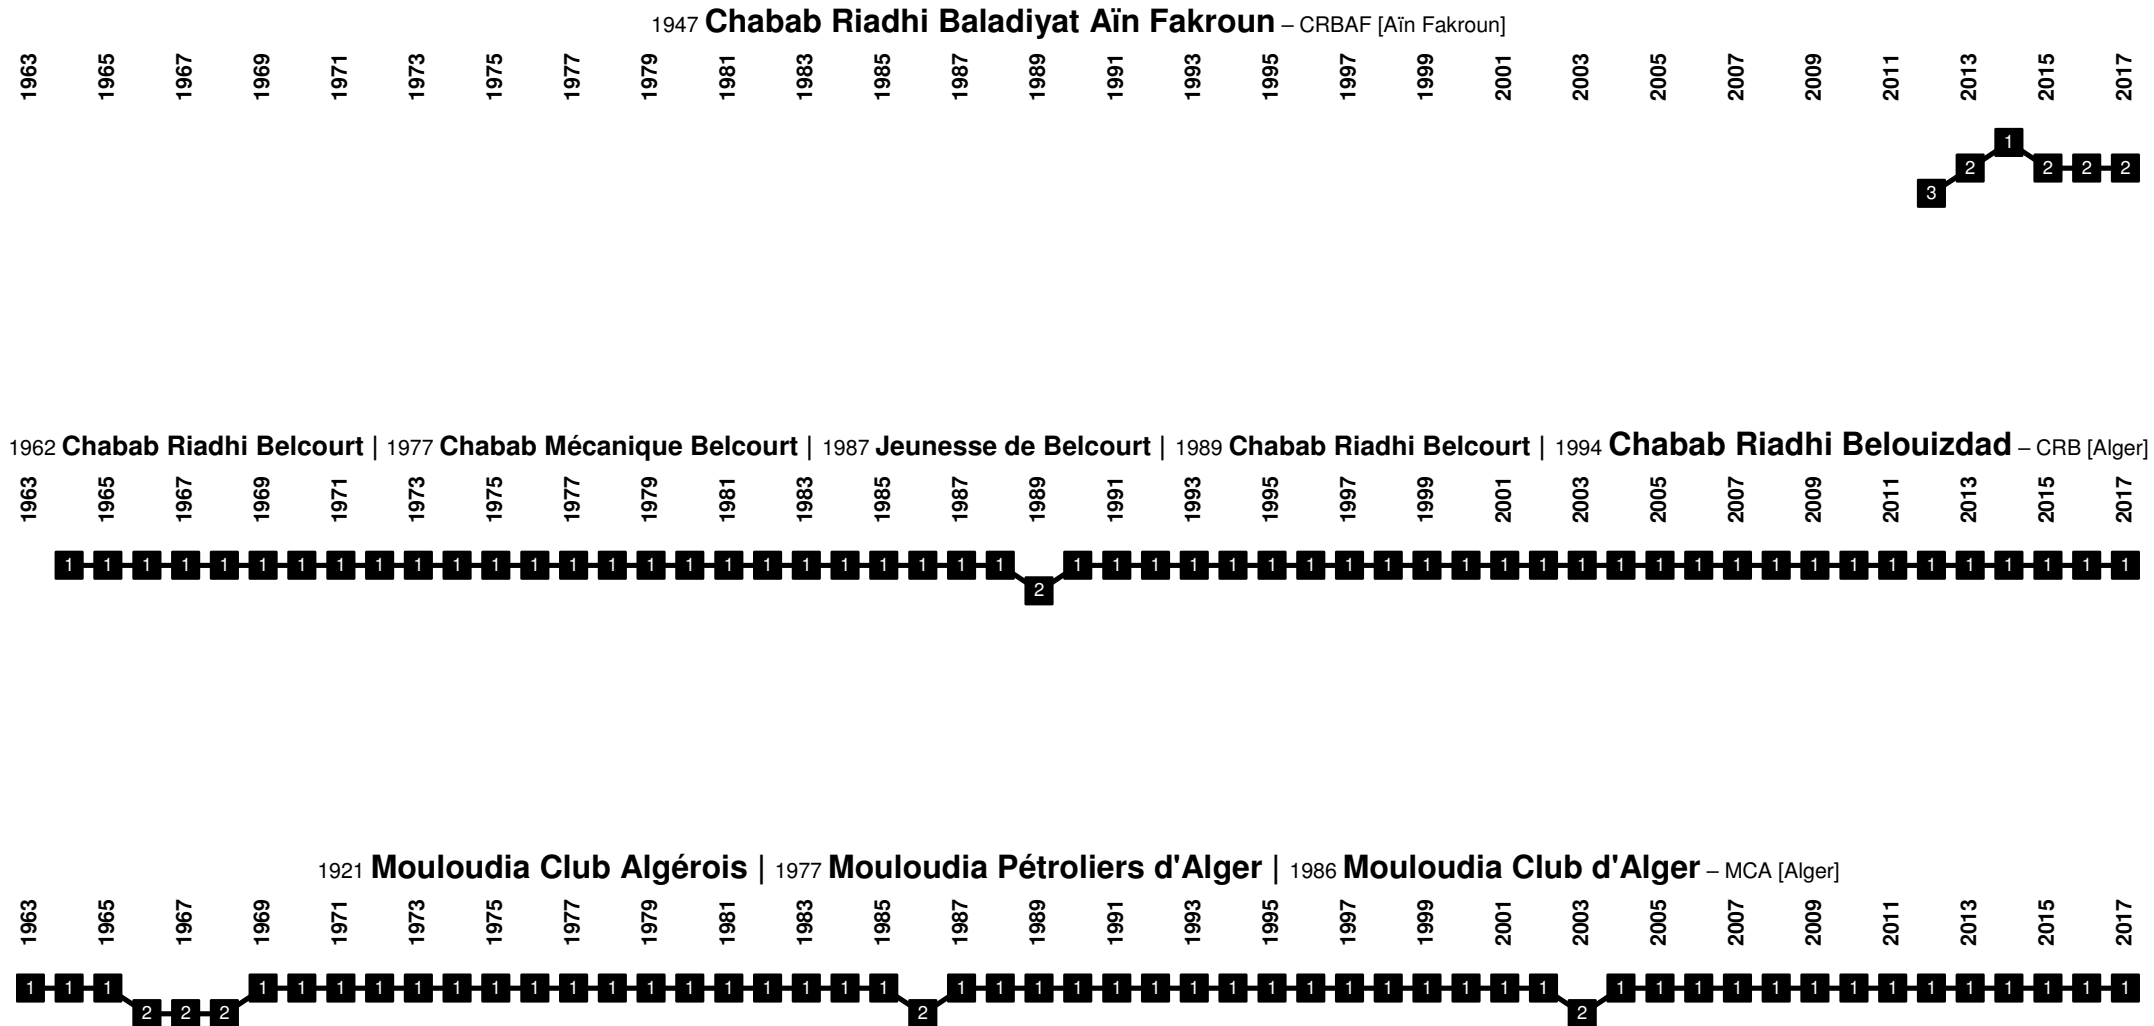

Algeria - Divisional Movements

Algeria - Divisional Movements

Algeria - Divisional Movements

Algeria - Divisional Movements

Algeria - Divisional Movements

Algeria - Divisional Movements

1940 **Amel Bou Saâda** – ABS [Bou Saâda]

1898, 1926 **Nadi Riadhi Kassentini** | **Chabab Sakhr Cirta** | **Chabab Mécanique de Constantine** | **Club Sportif Constantinois** – CSC [Constantine]

Algeria - Divisional Movements

Algeria - Divisional Movements

Algeria - Divisional Movements

1977 **Nedj Riadhi Baladiat Khroub** | 1989 **Association Sportive d'El Khroub** – ASK [El Khroub]

1941 **Racing Club Arbéen** | 1977 **Amel Riadhi Baladiat Arbaâ** | 1988 **Riadha Club Arbaâ** – RCA [Larbaâ]

1925 **Gallia Club de Mascara** | 1977 **Ghali Chabab Baladiat Mascara** | 1979 **Ghali Chabab Rai de Mascara** | 1987 **Ghali Club de Mascara** – GCM [Mascara]

Algeria - Divisional Movements

Algeria - Divisional Movements