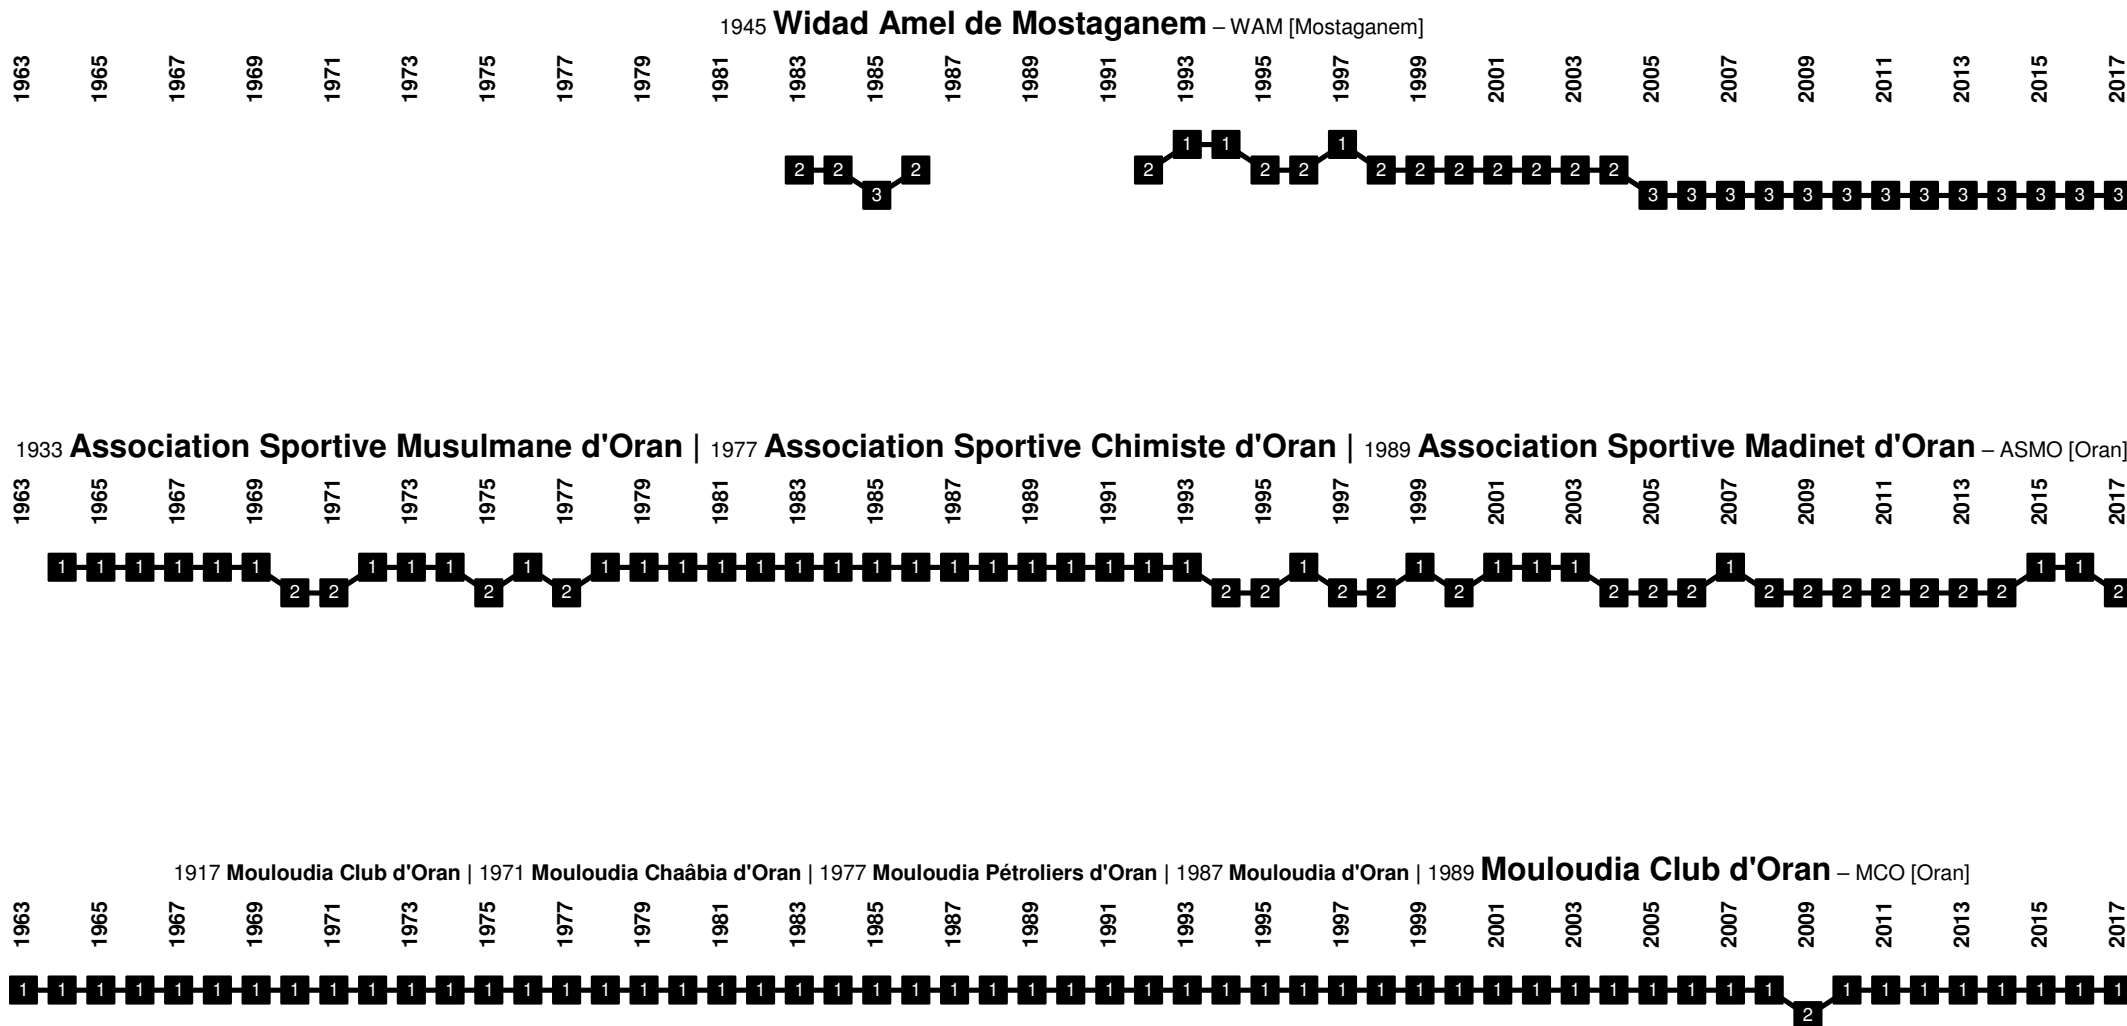

Algeria - Divisional Movements

Algeria - Divisional Movements

Algeria - Divisional Movements

Algeria - Divisional Movements

Algeria - Divisional Movements

Algeria - Divisional Movements

1940 **Amel Bou Saâda** – ABS [Bou Saâda]

1898, 1926 **Nadi Riadhi Kassentini** | **Chabab Sakhr Cirta** | **Chabab Mécanique de Constantine** | **Club Sportif Constantinois** – CSC [Constantine]

Algeria - Divisional Movements

Algeria - Divisional Movements

Algeria - Divisional Movements

1977 **Nedj Riadhi Baladiat Khroub** | 1989 **Association Sportive d'El Khroub** – ASK [El Khroub]

1941 **Racing Club Arbéen** | 1977 **Amel Riadhi Baladiat Arbaâ** | 1988 **Riadha Club Arbaâ** – RCA [Larbaâ]

1925 **Gallia Club de Mascara** | 1977 **Ghali Chabab Baladiat Mascara** | 1979 **Ghali Chabab Rai de Mascara** | 1987 **Ghali Club de Mascara** – GCM [Mascara]

Algeria - Divisional Movements

Algeria - Divisional Movements