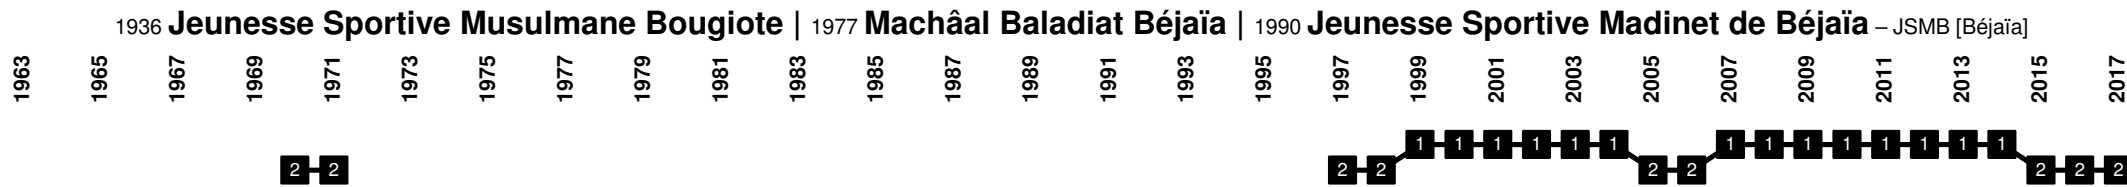

Algeria - Divisional Movements

Algeria - Divisional Movements

Algeria - Divisional Movements

Algeria - Divisional Movements

Algeria - Divisional Movements

Algeria - Divisional Movements

1940 **Amel Bou Saâda** – ABS [Bou Saâda]