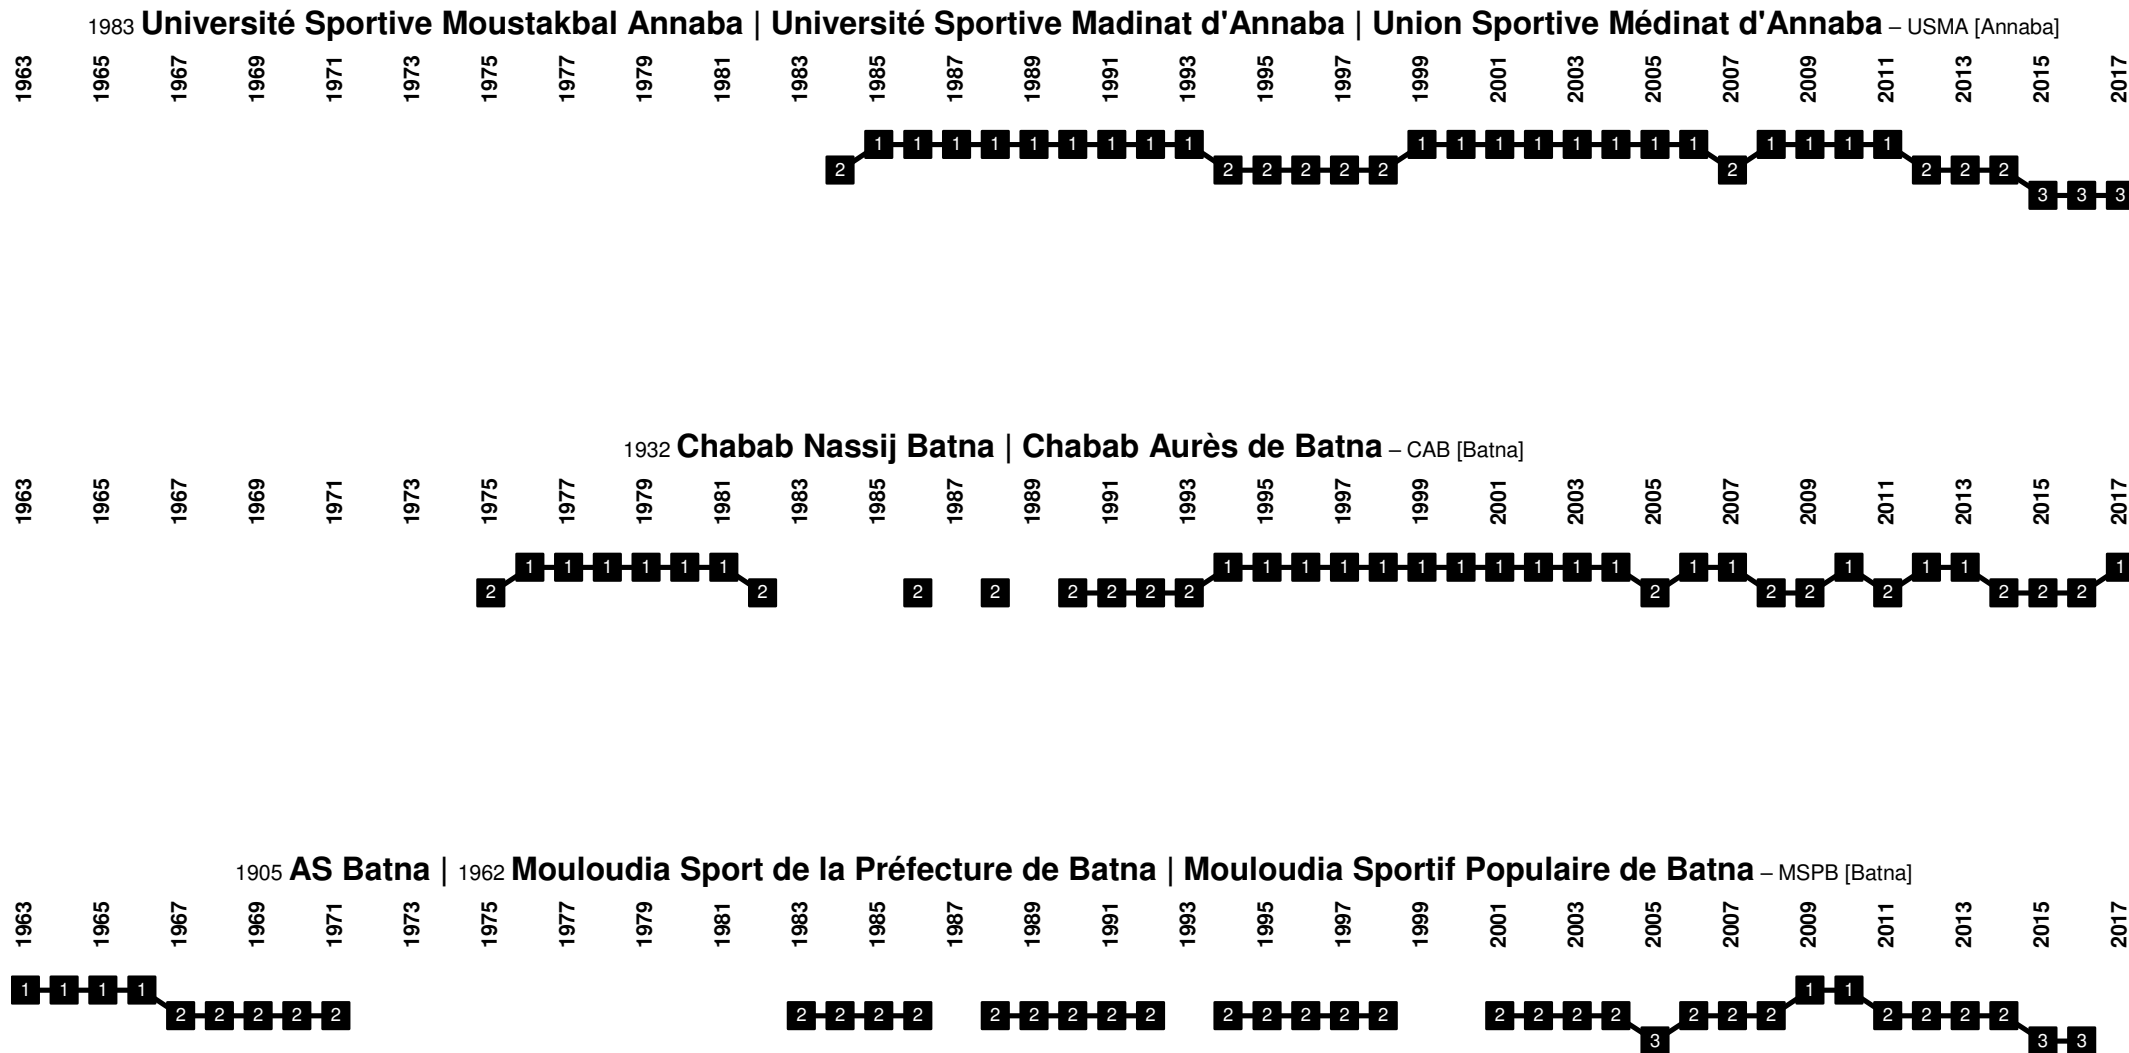

Algeria - Divisional Movements

Algeria - Divisional Movements

Algeria - Divisional Movements

Algeria - Divisional Movements

Algeria - Divisional Movements

Algeria - Divisional Movements

1940 **Amel Bou Saâda** – ABS [Bou Saâda]

1898, 1926 **Nadi Riadhi Kassentini** | **Chabab Sakhr Cirta** | **Chabab Mécanique de Constantine** | **Club Sportif Constantinois** – CSC [Constantine]

Algeria - Divisional Movements

Algeria - Divisional Movements

Algeria - Divisional Movements

1977 **Nedj Riadhi Baladiat Khroub** | 1989 **Association Sportive d'El Khroub** – ASK [El Khroub]

1941 **Racing Club Arbéen** | 1977 **Amel Riadhi Baladiat Arbaâ** | 1988 **Riadha Club Arbaâ** – RCA [Larbaâ]

1925 **Gallia Club de Mascara** | 1977 **Ghali Chabab Baladiat Mascara** | 1979 **Ghali Chabab Rai de Mascara** | 1987 **Ghali Club de Mascara** – GCM [Mascara]

Algeria - Divisional Movements

Algeria - Divisional Movements