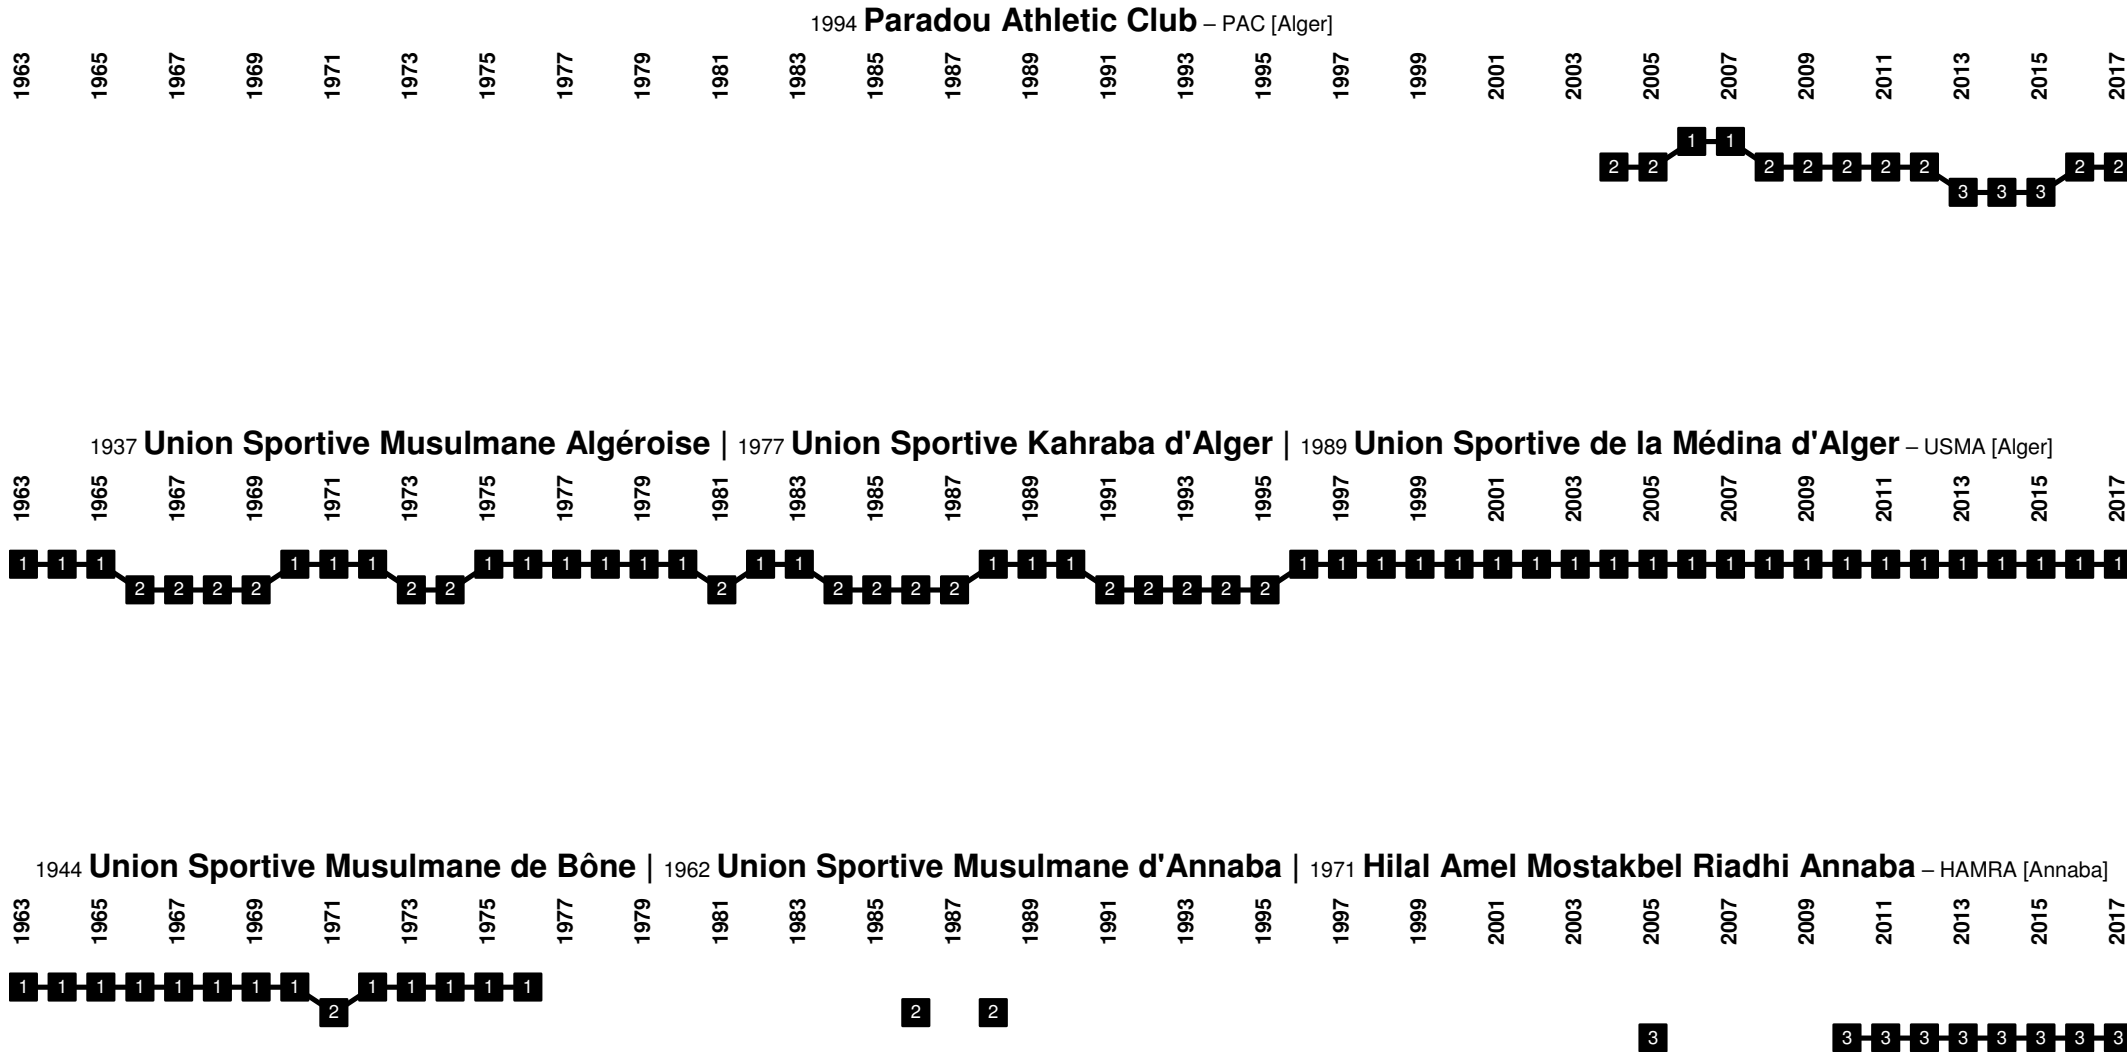

Algeria - Divisional Movements

Algeria - Divisional Movements

Algeria - Divisional Movements

Algeria - Divisional Movements

Algeria - Divisional Movements

Algeria - Divisional Movements

1940 **Amel Bou Saâda** – ABS [Bou Saâda]

1898, 1926 **Nadi Riadhi Kassentini** | **Chabab Sakhr Cirta** | **Chabab Mécanique de Constantine** | **Club Sportif Constantinois** – CSC [Constantine]

Algeria - Divisional Movements

Algeria - Divisional Movements

Algeria - Divisional Movements

1977 **Nedj Riadhi Baladiat Khroub** | 1989 **Association Sportive d'El Khroub** – ASK [El Khroub]

1941 **Racing Club Arbéen** | 1977 **Amel Riadhi Baladiat Arbaâ** | 1988 **Riadha Club Arbaâ** – RCA [Larbaâ]

1925 **Gallia Club de Mascara** | 1977 **Ghali Chabab Baladiat Mascara** | 1979 **Ghali Chabab Rai de Mascara** | 1987 **Ghali Club de Mascara** – GCM [Mascara]

Algeria - Divisional Movements

Algeria - Divisional Movements