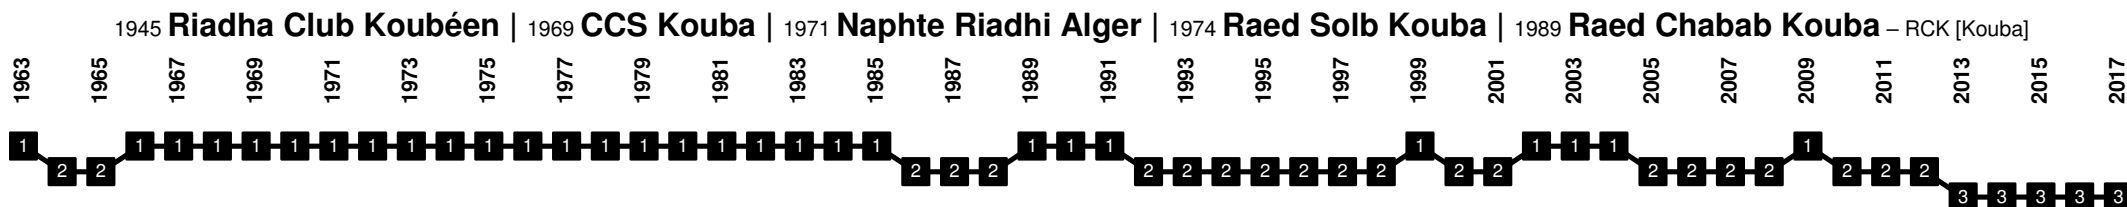

1898, 1926 **Nadi Riadhi Kassentini** | **Chabab Sakhr Cirta** | **Chabab Mécanique de Constantine** | **Club Sportif Constantinois** – CSC [Constantine]

Algeria - Divisional Movements

Algeria - Divisional Movements